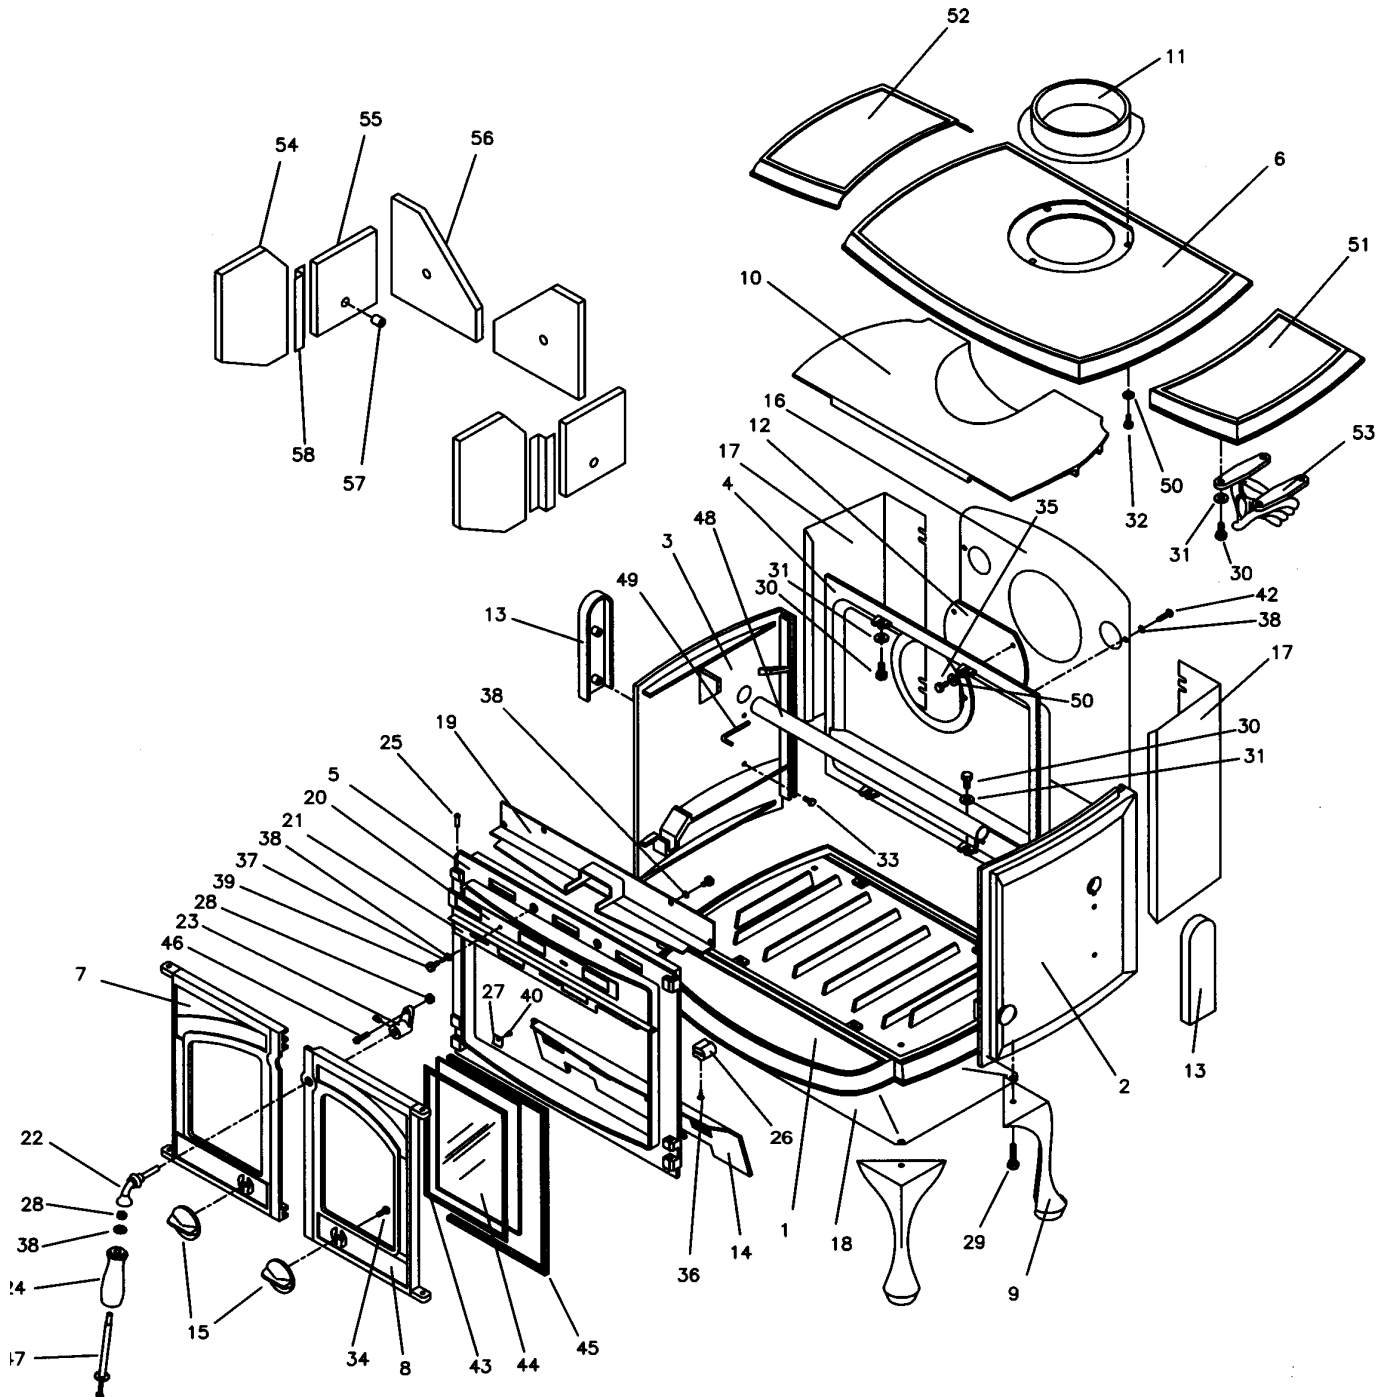

Masport®

RADIANT WOOD FIRES

GRAND UTOPIA S2

Part Number 984995 GRANDUTOPIA

WOOD BURNING

Item No	Part No	Description	Qty	Item No	Part No	Description	Qty
1	965500	Firebox-Bottom	1	33	503009	Screw, Set M8 x 30	2
2	965503	Firebox-Side, RH	1	34	503646	Screw, 1/4" x 1" Bsw S/S	2
3	965502	Firebox-Side, LH	1	35	503648	Nut, 1/4" Bsw S/S	2
4	965504	Firebox-Back	1	36	503004	Screw, Csk 8 x 5/8"	1
5	965505	Firebox-Front	1	37	586223	Spring Compression, Air Inlet	2
6	965501	Firebox-Top	1	38	501703	Washer, Flat M6	2
7	965536	Frame-Door, LH	1	39	503146	Screw, M6 x 16	2
8	965538	Frame-Door, RH	1	40	503621	Screw, Set M4 x 8	4
9	965508	Leg	4	41	503649	Screw, 1/4" x 3/4" S/S	2
10	965510	Baffle	1	42	501959	Screw, Set M6 x 12	8
11	965509	Socket-Flue	1	43	985823	Tape, Flat	2
12	965513	Plate-Cover	1	44	565528	Glass	2
13	965512	Cover-Side	2	45	785828	Rope, Rnd Glass Fibre	1
14	965511	Retainer-Log	1	46	503005	Screw M6 x 25 Pan Slot	1
15	965541	Base Air-Control	2	47	565539	Shaft Door Handle Arcadia/Utopia	1
16	565527	Heat Shield Back	1	48	565557	Secondary Air Tube	1
17	565525	Heat Shield Back RH/LH	2	49	565535	Locator Secondary Air Tube	1
18	565526	Heat Shield Bottom	1	50	501708	Washer, Flat M6 x 19 x 3	6
19	565521	Deflector-Primary Air	1	51	965523	Trivet-Side RH	1
20	565534	Plate-Air Control	1	52	965524	Trivet-Side LH	1
21	565533	Slide Air Inlet	1	53	965525	Bracket-Trivet	2
22	565531	Spindle Door Catch	1	54	965554	Board-Insulation, Front	2
23	965532	Boss-Door Catch	1	55	965552	Board-Insulation, Side	2
24	565538	Handle Door Wood Arcadia/Utopia	1	56	965553	Board-Insulation, Rear	2
25	565536	Hinge-Pin	4	57	565558	Bush-Spacer, Insulation Board	4
26	565529	Knob Air Control	1	58	565555	Bracket-Z, Insulation Board	2
27	785811	Retainer-Glass	8	* 59	965540	Handle Assy Wood & Shaft - Arcadia/Utopia	1
28	501682	Nut, M6 Hex	1				
29	501598	Screw, Set M8 x 25 Hex	4				
30	501597	Screw, Set M8 x 20 Hex	4				
31	501606	Washer, Flt M8	9				
32	501605	Screw, 1/4" x 1/2" Bsw S/S	3				