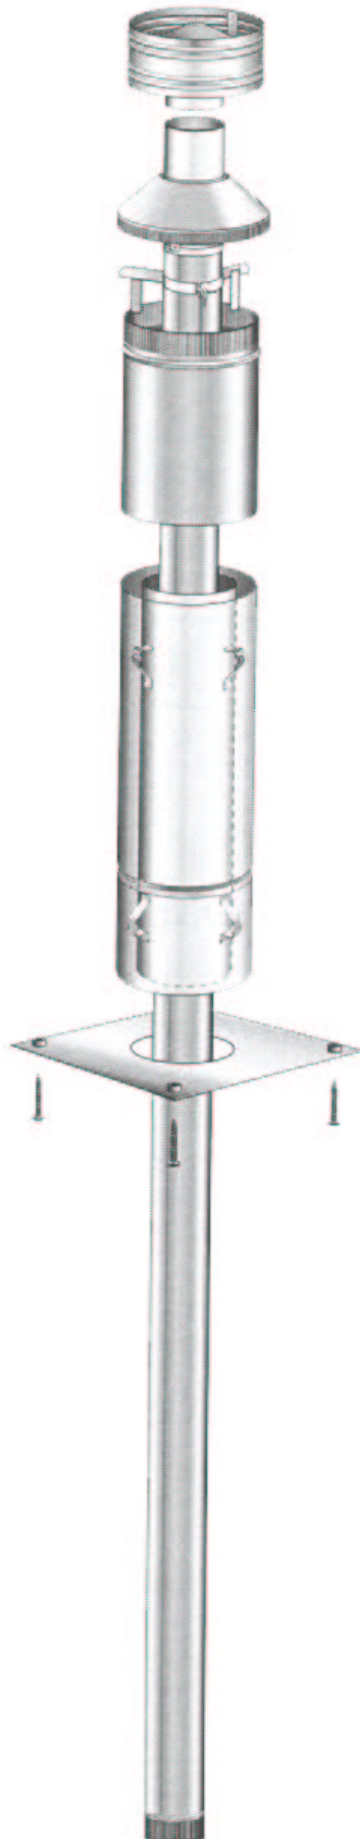

150mm Flue Kit

(to suit Horizon, LE 2000, LE 3000, LE 5000, LE 7000, **Utopia**, Panorama)

Contains:

- 3 x 1200mm lengths Flue
- 1 x 1200mm length Outer / Inner Heat Shield Combination
- 1 x 600mm Outer Shield Extension
- 1 x Anti Down Draught Cowl
- 1 x Casing Cover
- 1 x top Flue Spacer Bracket
- 1 x Ceiling Plate
- 1 x Packet screws & Ceramic Spacers

Note: Flue Reflector is required for standard installations

NZ ONLY

Part No: 556099