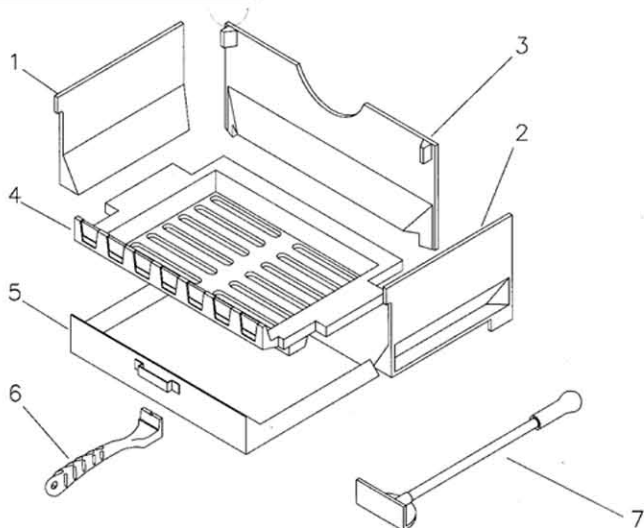

COAL BURNING

Item No	Part No	Description	Qty
1	965514	Firebox-Liner, LH	1
2	965516	Firebox-Liner, Back	1
3	965515	Firebox-Liner, RH	1
4	965517	Grate	1
5	565519	Ash Pan	1
6	585851	Handle Ash Pan (606302)	1
7	965522	Scraper	1

When ordering PLEASE QUOTE PART NUMBER & Description, NOT Illustration No.
Determine right or left hand side from standing in operating position