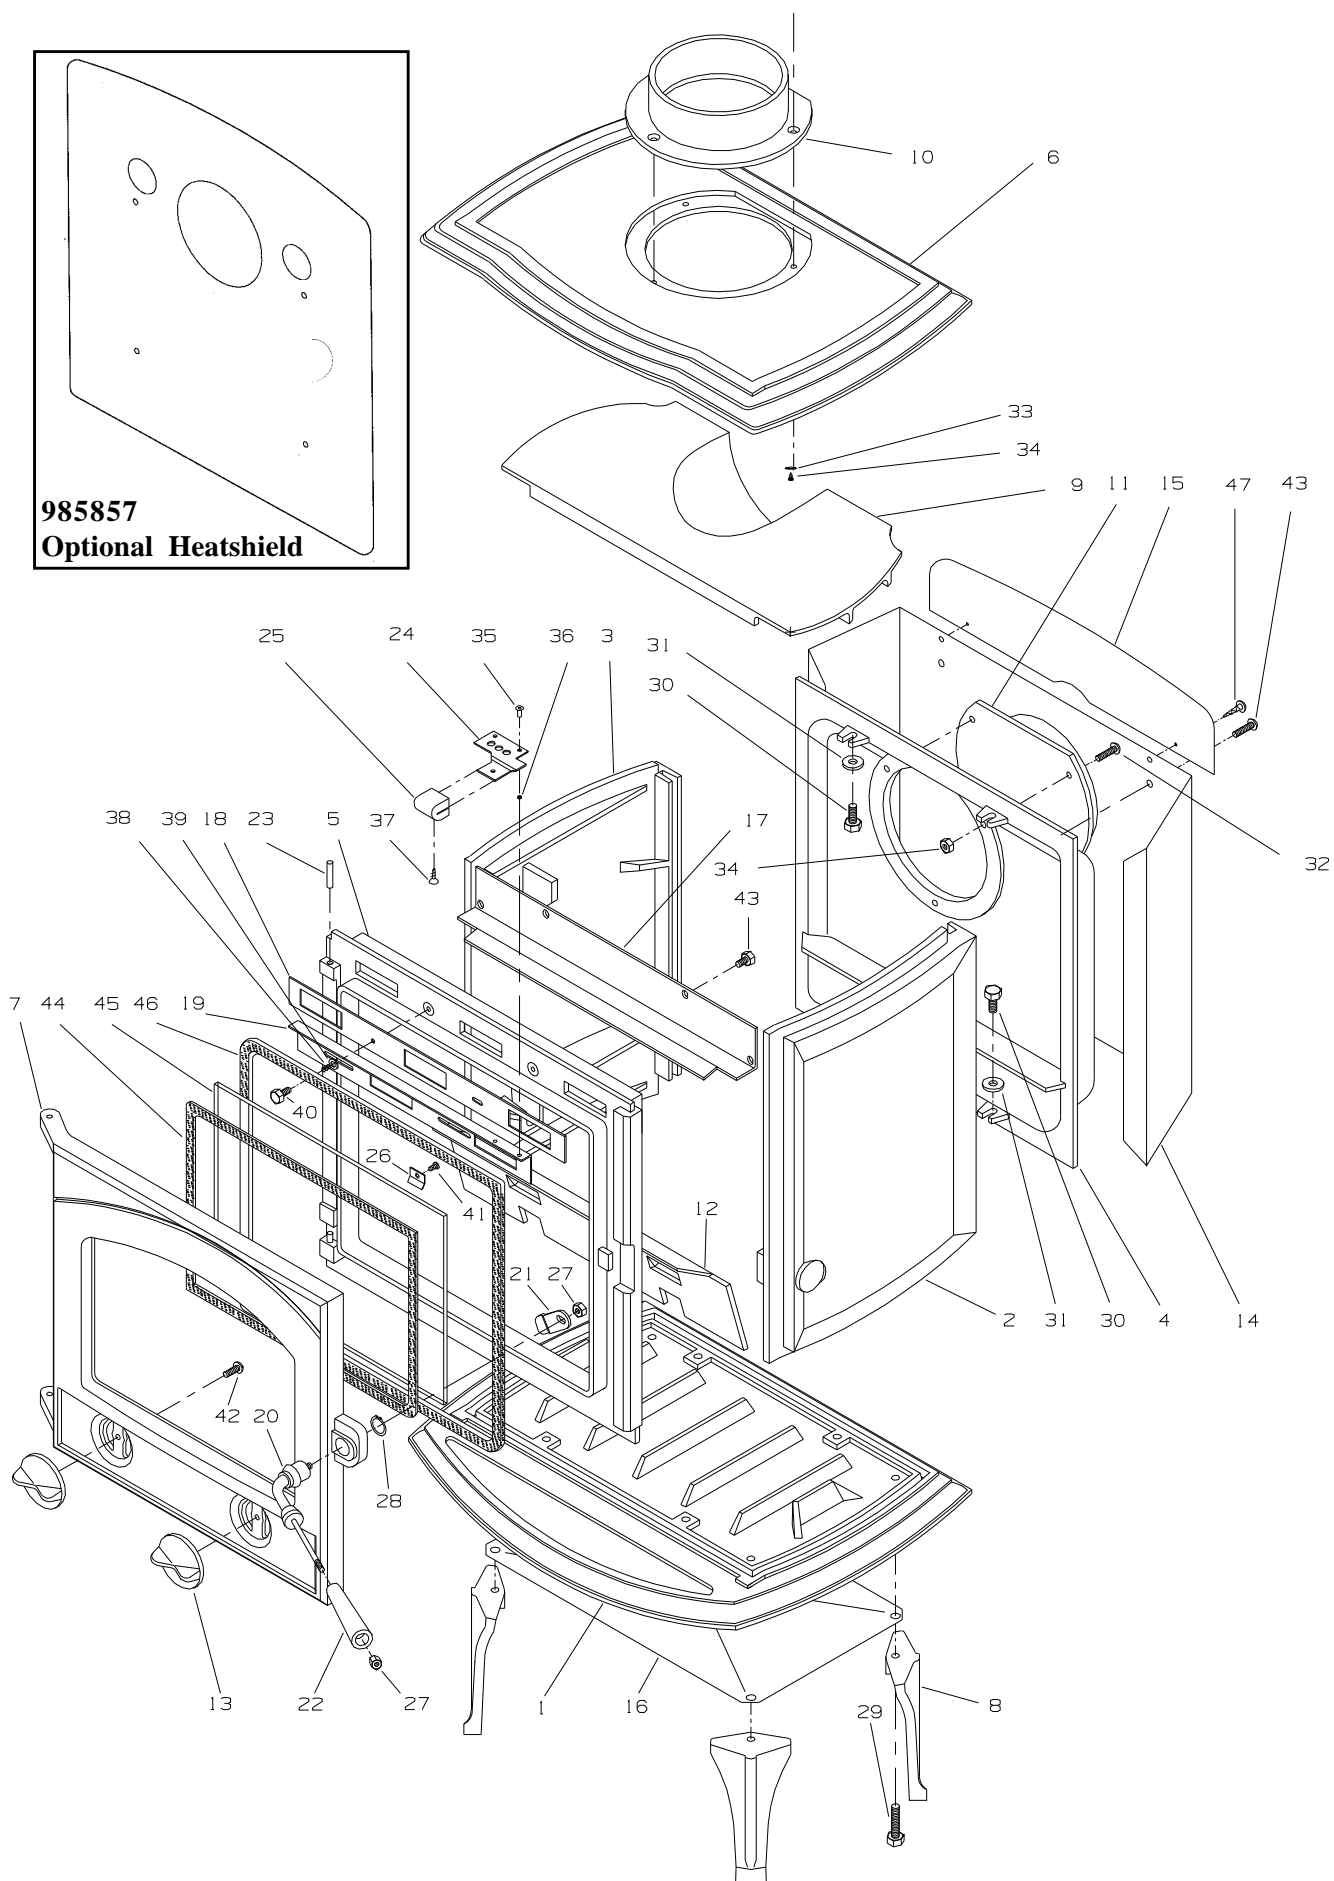

Masport®

RADIANT WOOD FIRES

ARCADIA / AUCKLAND

Part Numbers 984930 ARCADIA
984932 AUCKLAND

From Serial Number 873000

WOOD BURNING

Item No	Part No	Description	Qty	Item No	Part No	Description	Qty
1	985831	Firebox-Bottom	1	23	585819	Pin-Hinge	2
2	985832	Firebox-Side, RH	1	24	985822	Extension-Airslide	1
3	985833	Firebox-Side, LH "Masport"	1	25	585823	Knob-Air Control	1
•	985838	Firebox-Side, LH "Auckland"	1	26	985811	Retainer-Glass	4
4	985834	Firebox-Back	1	27	501682	Nut, M6 Hex	2
5	985835	Firebox-Front	1	28	503645	Clip-External, 19mm	1
6	985836	Firebox-Top	1	29	501598	Screw, Set M8 x 25 HEX	4
7	985840	Frame-Door	1	30	501597	Screw, Set M8 x 20 HEX	9
8	985841	Leg	4	31	501606	Washer, Flat M8	9
9	985837	Baffle	1	32	503646	Screw, 1/4" x 1"	3
10	985842	Socket-Flue	1	33		Washer, Flat 6mm	6
11	985843	Plate-Cover	1	34		Screw, 1/4" x 1/2" BSW	3
12	985844	Retainer-Fire	1	35	586167	Rivet-Pop 4.0 Dia X 4.8	2
13	985845	Base-Air Control	2	36	500848	Washer, Flat 3/16 x .5	2
14	985826	Heatshield-Back (NZ/AUS Only)	1	37	503004	Screw, 8 x 5/8" CSK	1
15	985830	Heatshield-Back, Top (NZ/AUS Only)	1	38	585223	Spring-Compression, Air Inlet	2
16	985827	Heatshield-Bottom (NZ/AUS Only)	1	39	501703	Washer, Flat M6	2
17	985814	Deflector	1	40	503146	Screw, M6 x 16	2
18	985816	Plate-Air Control	1	41	503621	Screw, Set M4 x 8	4
19	985815	Slide-Air Inlet, Hardwood	1	42	503649	Screw, 1/4" x 3/4" HEX	2
20	585817	Handle-Door (Incl. 21, 27-28)	1	43	501959	Screw, Set M6 x 12	8
21	985846	Latch-Door Catch	1	44	985829	Seal Kit For Door Glass	1
22	565540	Handle-Door, Wood (Incl. 27)	1	45	585825	Glass	1
				46	785828	Rope-Door -0.9 metre	2
				47	501110	Screw, 6 x 1/4"	2