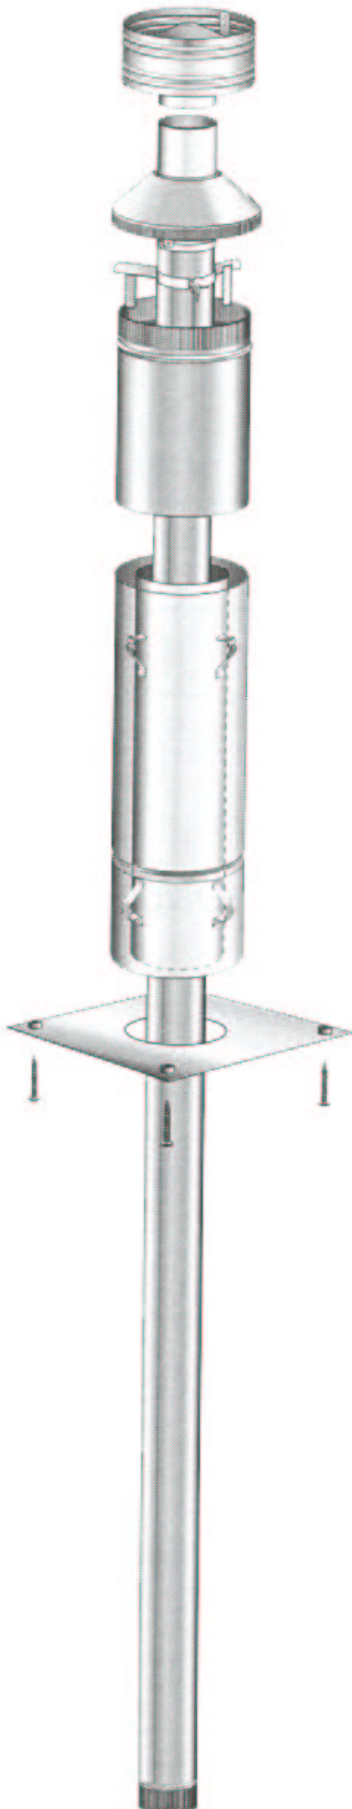

125mm Flue Kit

(to suit Arcadia)

Contains:

- 3 x 1200mm lengths Flue
- 1 x 1200mm length Outer / Inner Heat Shield Combination
- 1 x 600mm Outer Shield Extension
- 1 x Anti Down Draught Cowl
- 1 x Casing Cover
- 1 x top Flue Spacer Bracket
- 1 x Ceiling Plate
- 1 x Packet screws & Ceramic Spacers

Note: Flue Reflector is required for standard installations

NZ ONLY

Part No: 556098