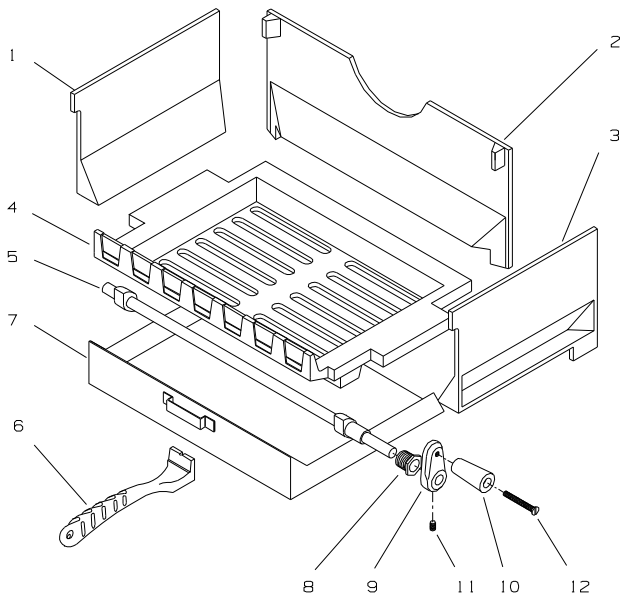

COAL BURNING

Item No	Part No	Description	Qty
1	985847	Firebox-Liner, LH	1
2	985848	Firebox-Liner, Back	1
3	985849	Firebox-Liner, RH	1
4	985850	Grate	1
5	985839	Cam	1
6	985851	Handle-Ash Pan (602302)	1
7	585852	Pan-Ash	1
8	585853	Bush-Cam (985825)	1
9	985854	Lever-Handle, Cam	1
10	585855	Handle-Cam (585826)	1
11	503654	Screw, Socket	1
12	503655	Screw, M6 x 50	1