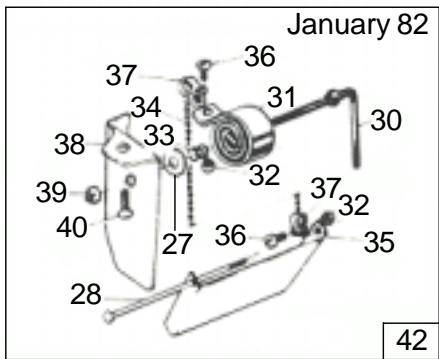

Masport®

PITTSBURGH

Part Number 984920

Issue C
November 2000
Part # 784920

THERMOSTAT - Europe Only

Item No's	Part No's Nov 2000	Description	Qty
1	984022	Handle	1
2	984001	Damper (external flue) - 100mm	1
2a	984095	Damper (internal flue) - 115mm	1
3	984002	Plate, Hot - 230mm Dia	1
4	501598	Screw, Set M8 x 25	8
5	984150	Chamber, Flue (internal)	1
6	501602	Nut, M8	4
7	584041	Pin, Hinge	1
8	984087	Bracket, Hinge	8
10	984754	Door, Top (UK)	1
•	984006	Door, Top (NZ/AUST) - 1999 onwards	1
11	984007	Vent, Round Draught	1
12	501907	Screw, M6 x 20 RH (Obsolete)	3
12a	501906	Screw, M6 x 20 CSK (Obsolete)	2
13	501683	Locknut, M6 (Obsolete)	2
14	501682	Nut, M6	1
15	984099	Belly, Top (with lugs)	1
16	984047	Belly, Bottom (with lugs) drilled for Water Coil	1
16a	984088	Belly, Bottom (without lugs) drilled for Water Coil	1
17	584065	Nut, Backing 25mm BSP (Obsolete)	2
18	984242	Coil Assembly, Heating (Includes 17)	1
19	984405	Handle, Grate	1
20	984086	Grate - 210mm	1
20a	984012	Handle & Grate (1 Unit) - 215mm	1
21	984152	Pan, Ash & Base	1
22	984011	Base, Plate Draught (Obsolete)	1
23	984151	Base, Door	1
23a	984169	Seal-Fibre (Obsolete) Use C6MMDR (PS-May2013)	1
24	984013	Knob (Obsolete)	1
25	984015	Leg	4
27	500848	Washer, 3/16"	1
28	584162	Pin, Flap Hinge	1
29	984066	Box, Ash	1
30	984164	Lever, Thermostat (Obsolete)	1
31	584167	Coil, Damper Control (Obsolete)	1
32	502168	Nut, M4	2
33	584159	Spring, Coil Tension (Obsolete)	1
34	584166	Chain, Long 44mm (Obsolete)	1
35	984160	Flap, Damper	1
36	502167	Screw, M4 x 6	2
37	502124	Attachment, Ball Chain (Obsolete)	2
38	984163	Bracket (Obsolete)	1
39	502125	Locknut, M5	1
40	501662	Screw, M6 x 12 (Obsolete)	1
41	984170	Control Assy, Steadiheat (Obsolete)	1
NOT ILLUSTRATED			
	584155	Operating Instructions	1
	585858	Installation Instructions	1
	984090	Plug Assembly	1
NOTE:		Replacement doors are not drilled at factory - but must be drilled & fitted by dealer or owner.	