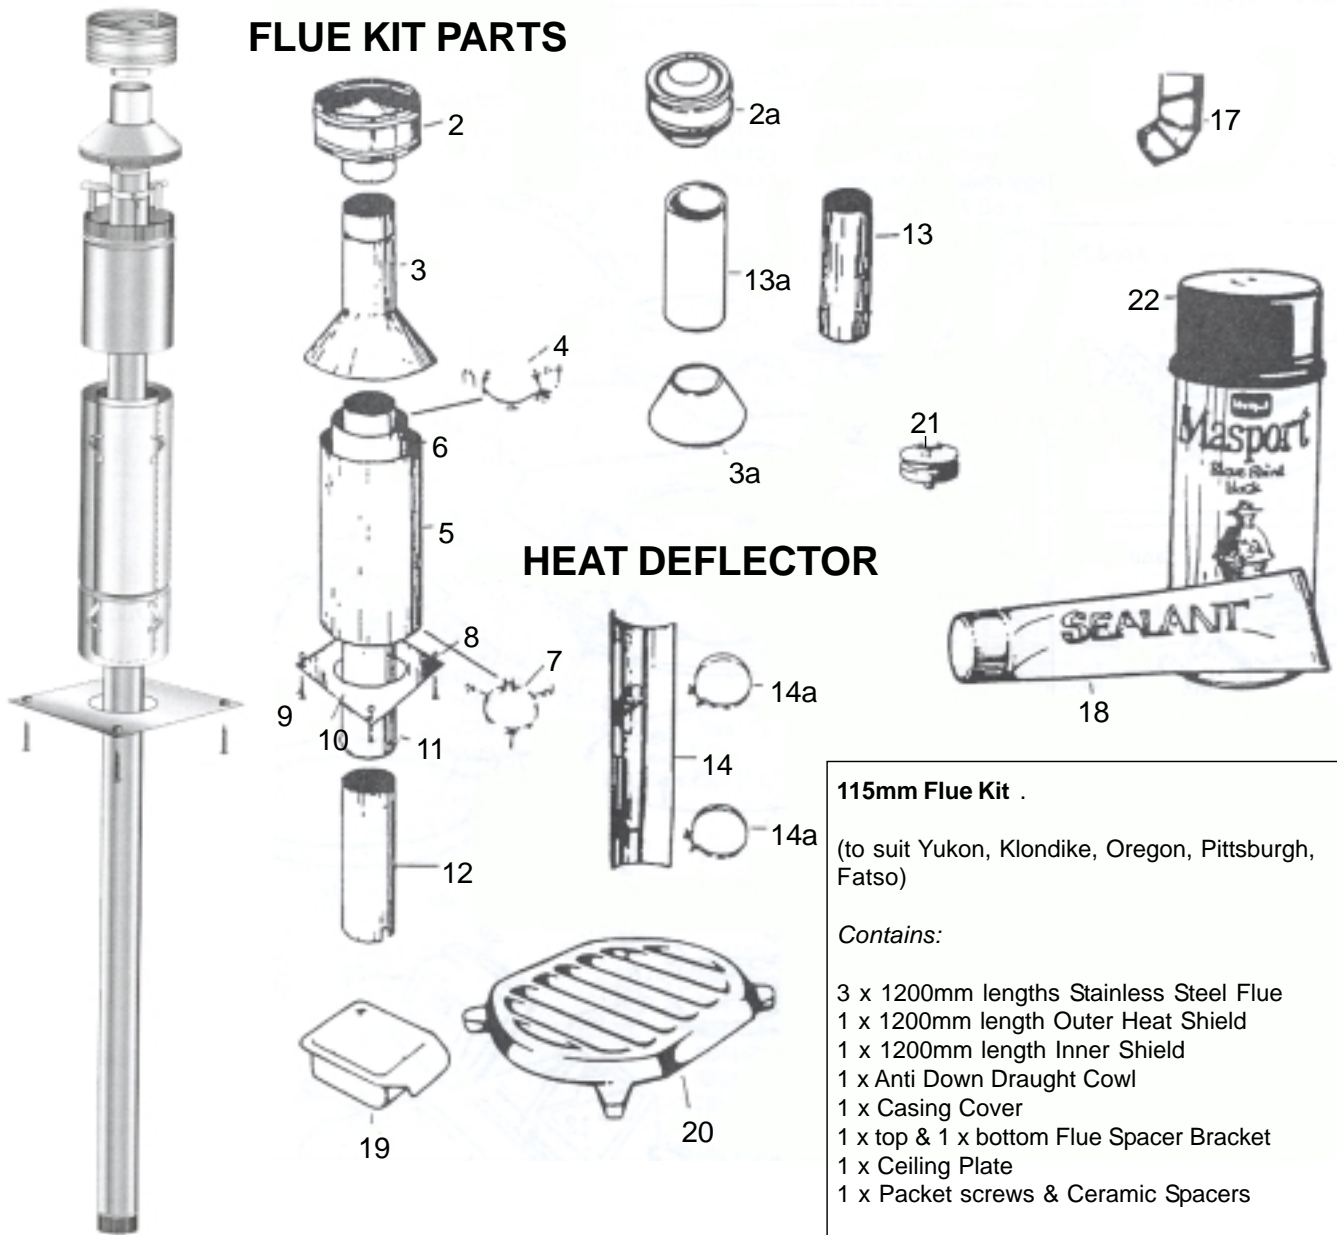

Masport®

PITTSBURGH

Part Number 984920

Issue C
November 2000
Part # 784920

THERMOSTAT - Europe Only

Item No's	Part No's Nov 2000	Description	Qty
1	984022	Handle	1
2	984001	Damper (external flue) - 100mm	1
2a	984095	Damper (internal flue) - 115mm	1
3	984002	Plate, Hot - 230mm Dia	1
4	501598	Screw, Set M8 x 25	8
5	984150	Chamber, Flue (internal)	1
6	501602	Nut, M8	4
7	584041	Pin, Hinge	1
8	984087	Bracket, Hinge	8
10	984754	Door, Top (UK)	1
•	984006	Door, Top (NZ/AUST) - 1999 onwards	1
11	984007	Vent, Round Draught	1
12	501907	Screw, M6 x 20 RH (Obsolete)	3
12a	501906	Screw, M6 x 20 CSK (Obsolete)	2
13	501683	Locknut, M6 (Obsolete)	2
14	501682	Nut, M6	1
15	984099	Belly, Top (with lugs)	1
16	984047	Belly, Bottom (with lugs) drilled for Water Coil	1
16a	984088	Belly, Bottom (without lugs) drilled for Water Coil	1
17	584065	Nut, Backing 25mm BSP (Obsolete)	2
18	984242	Coil Assembly, Heating (Includes 17)	1
19	984405	Handle, Grate	1
20	984086	Grate - 210mm	1
20a	984012	Handle & Grate (1 Unit) - 215mm	1
21	984152	Pan, Ash & Base	1
22	984011	Base, Plate Draught (Obsolete)	1
23	984151	Base, Door	1
23a	984169	Seal-Fibre (Obsolete) Use C6MMDR (PS-May2013)	1
24	984013	Knob (Obsolete)	1
25	984015	Leg	4
27	500848	Washer, 3/16"	1
28	584162	Pin, Flap Hinge	1
29	984066	Box, Ash	1
30	984164	Lever, Thermostat (Obsolete)	1
31	584167	Coil, Damper Control (Obsolete)	1
32	502168	Nut, M4	2
33	584159	Spring, Coil Tension (Obsolete)	1
34	584166	Chain, Long 44mm (Obsolete)	1
35	984160	Flap, Damper	1
36	502167	Screw, M4 x 6	2
37	502124	Attachment, Ball Chain (Obsolete)	2
38	984163	Bracket (Obsolete)	1
39	502125	Locknut, M5	1
40	501662	Screw, M6 x 12 (Obsolete)	1
41	984170	Control Assy, Steadiheat (Obsolete)	1
NOT ILLUSTRATED			
	584155	Operating Instructions	1
	585858	Installation Instructions	1
	984090	Plug Assembly	1
NOTE:		Replacement doors are not drilled at factory - but must be drilled & fitted by dealer or owner.	