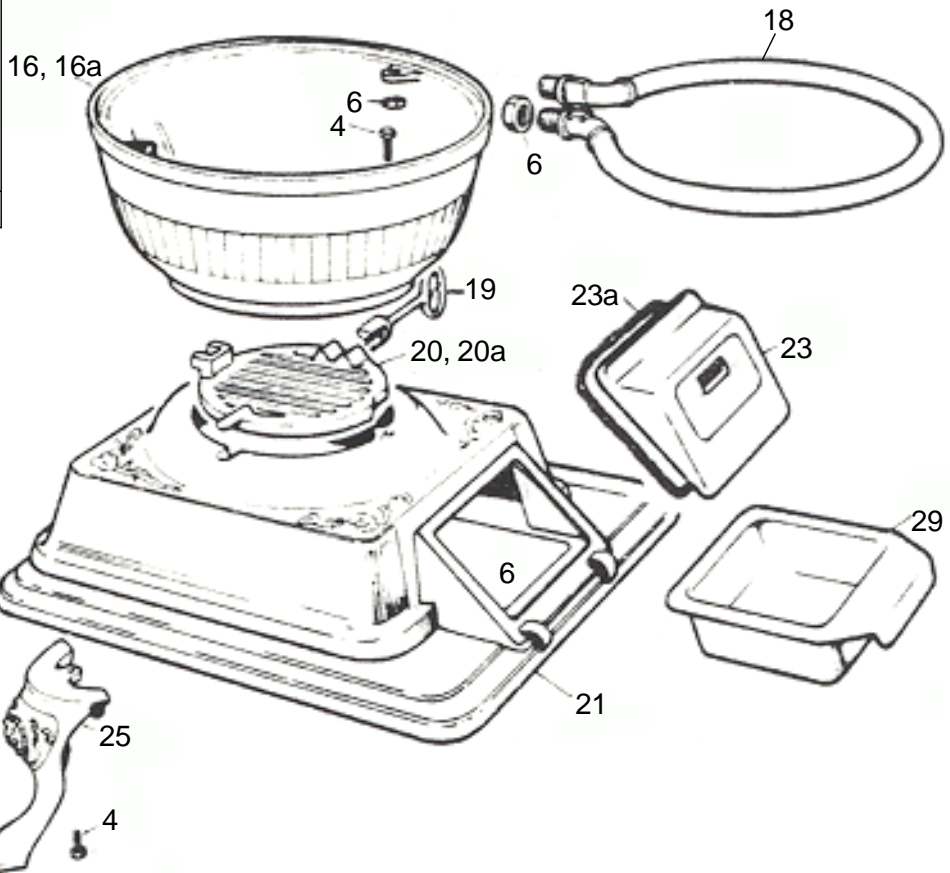

Masport®

PITTSBURGH

Part Number 984920

Issue C
November 2000
Part # 784920

THERMOSTAT - Europe Only

Item No's	Part No's Nov 2000	Description	Qty
1	984022	Handle	1
2	984001	Damper (external flue) - 100mm	1
2a	984095	Damper (internal flue) - 115mm	1
3	984002	Plate, Hot - 230mm Dia	1
4	501598	Screw, Set M8 x 25	8
5	984150	Chamber, Flue (internal)	1
6	501602	Nut, M8	4
7	584041	Pin, Hinge	1
8	984087	Bracket, Hinge	8
10	984754	Door, Top (UK)	1
•	984006	Door, Top (NZ/AUST) - 1999 onwards	1
11	984007	Vent, Round Draught	1
12	501907	Screw, M6 x 20 RH (Obsolete)	3
12a	501906	Screw, M6 x 20 CSK (Obsolete)	2
13	501683	Locknut, M6 (Obsolete)	2
14	501682	Nut, M6	1
15	984099	Belly, Top (with lugs)	1
16	984047	Belly, Bottom (with lugs) drilled for Water Coil	1
16a	984088	Belly, Bottom (without lugs) drilled for Water Coil	1
17	584065	Nut, Backing 25mm BSP (Obsolete)	2
18	984242	Coil Assembly, Heating (Includes 17)	1
19	984405	Handle, Grate	1
20	984086	Grate - 210mm	1
20a	984012	Handle & Grate (1 Unit) - 215mm	1
21	984152	Pan, Ash & Base	1
22	984011	Base, Plate Draught (Obsolete)	1
23	984151	Base, Door	1
23a	984169	Seal-Fibre (Obsolete) Use C6MMDR (PS-May2013)	1
24	984013	Knob (Obsolete)	1
25	984015	Leg	4
27	500848	Washer, 3/16"	1
28	584162	Pin, Flap Hinge	1
29	984066	Box, Ash	1
30	984164	Lever, Thermostat (Obsolete)	1
31	584167	Coil, Damper Control (Obsolete)	1
32	502168	Nut, M4	2
33	584159	Spring, Coil Tension (Obsolete)	1
34	584166	Chain, Long 44mm (Obsolete)	1
35	984160	Flap, Damper	1
36	502167	Screw, M4 x 6	2
37	502124	Attachment, Ball Chain (Obsolete)	2
38	984163	Bracket (Obsolete)	1
39	502125	Locknut, M5	1
40	501662	Screw, M6 x 12 (Obsolete)	1
41	984170	Control Assy, Steadiheat (Obsolete)	1
NOT ILLUSTRATED			
	584155	Operating Instructions	1
	585858	Installation Instructions	1
	984090	Plug Assembly	1
NOTE:		Replacement doors are not drilled at factory - but must be drilled & fitted by dealer or owner.	