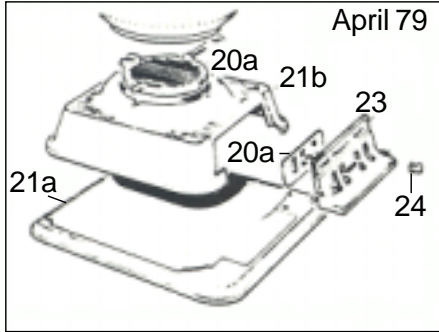

Masport®

PITTSBURGH

Part Number 984920

Issue C
November 2000
Part # 784920

THERMOSTAT - Europe Only

Item No's	Part No's Nov 2000	Description	Qty
1	984022	Handle	1
2	984001	Damper (external flue) - 100mm	1
2a	984095	Damper (internal flue) - 115mm	1
3	984002	Plate, Hot - 230mm Dia	1
4	501598	Screw, Set M8 x 25	8
5	984150	Chamber, Flue (internal)	1
6	501602	Nut, M8	4
7	584041	Pin, Hinge	1
8	984087	Bracket, Hinge	8
10	984754	Door, Top (UK)	1
•	984006	Door, Top (NZ/AUST) - 1999 onwards	1
11	984007	Vent, Round Draught	1
12	501907	Screw, M6 x 20 RH (Obsolete)	3
12a	501906	Screw, M6 x 20 CSK (Obsolete)	2
13	501683	Locknut, M6 (Obsolete)	2
14	501682	Nut, M6	1
15	984099	Belly, Top (with lugs)	1
16	984047	Belly, Bottom (with lugs) drilled for Water Coil	1
16a	984088	Belly, Bottom (without lugs) drilled for Water Coil	1
17	584065	Nut, Backing 25mm BSP (Obsolete)	2
18	984242	Coil Assembly, Heating (Includes 17)	1
19	984405	Handle, Grate	1
20	984086	Grate - 210mm	1
20a	984012	Handle & Grate (1 Unit) - 215mm	1
21	984152	Pan, Ash & Base	1
22	984011	Base, Plate Draught (Obsolete)	1
23	984151	Base, Door	1
23a	984169	Seal-Fibre (Obsolete) Use C6MMDR (PS-May2013)	1
24	984013	Knob (Obsolete)	1
25	984015	Leg	4
27	500848	Washer, 3/16"	1
28	584162	Pin, Flap Hinge	1
29	984066	Box, Ash	1
30	984164	Lever, Thermostat (Obsolete)	1
31	584167	Coil, Damper Control (Obsolete)	1
32	502168	Nut, M4	2
33	584159	Spring, Coil Tension (Obsolete)	1
34	584166	Chain, Long 44mm (Obsolete)	1
35	984160	Flap, Damper	1
36	502167	Screw, M4 x 6	2
37	502124	Attachment, Ball Chain (Obsolete)	2
38	984163	Bracket (Obsolete)	1
39	502125	Locknut, M5	1
40	501662	Screw, M6 x 12 (Obsolete)	1
41	984170	Control Assy, Steadiheat (Obsolete)	1
NOT ILLUSTRATED			
	584155	Operating Instructions	1
	585858	Installation Instructions	1
	984090	Plug Assembly	1
NOTE:		Replacement doors are not drilled at factory - but must be drilled & fitted by dealer or owner.	