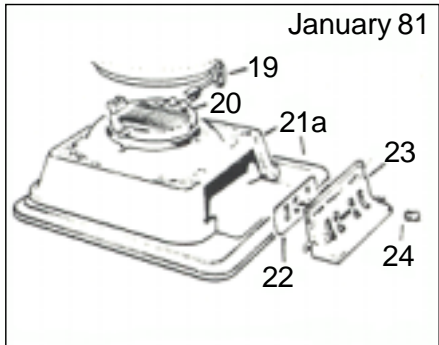

Masport®

PITTSBURGH

Part Number 984920

Issue C
November 2000
Part # 784920

THERMOSTAT - Europe Only

Item No's	Part No's Nov 2000	Description	Qty
1	984022	Handle	1
2	984001	Damper (external flue) - 100mm	1
2a	984095	Damper (internal flue) - 115mm	1
3	984002	Plate, Hot - 230mm Dia	1
4	501598	Screw, Set M8 x 25	8
5	984150	Chamber, Flue (internal)	1
6	501602	Nut, M8	4
7	584041	Pin, Hinge	1
8	984087	Bracket, Hinge	8
10	984754	Door, Top (UK)	1
•	984006	Door, Top (NZ/AUST) - 1999 onwards	1
11	984007	Vent, Round Draught	1
12	501907	Screw, M6 x 20 RH (Obsolete)	3
12a	501906	Screw, M6 x 20 CSK (Obsolete)	2
13	501683	Locknut, M6 (Obsolete)	2
14	501682	Nut, M6	1
15	984099	Belly, Top (with lugs)	1
16	984047	Belly, Bottom (with lugs) drilled for Water Coil	1
16a	984088	Belly, Bottom (without lugs) drilled for Water Coil	1
17	584065	Nut, Backing 25mm BSP (Obsolete)	2
18	984242	Coil Assembly, Heating (Includes 17)	1
19	984405	Handle, Grate	1
20	984086	Grate - 210mm	1
20a	984012	Handle & Grate (1 Unit) - 215mm	1
21	984152	Pan, Ash & Base	1
22	984011	Base, Plate Draught (Obsolete)	1
23	984151	Base, Door	1
23a	984169	Seal-Fibre (Obsolete) Use C6MMDR (PS-May2013)	1
24	984013	Knob (Obsolete)	1
25	984015	Leg	4
27	500848	Washer, 3/16"	1
28	584162	Pin, Flap Hinge	1
29	984066	Box, Ash	1
30	984164	Lever, Thermostat (Obsolete)	1
31	584167	Coil, Damper Control (Obsolete)	1
32	502168	Nut, M4	2
33	584159	Spring, Coil Tension (Obsolete)	1
34	584166	Chain, Long 44mm (Obsolete)	1
35	984160	Flap, Damper	1
36	502167	Screw, M4 x 6	2
37	502124	Attachment, Ball Chain (Obsolete)	2
38	984163	Bracket (Obsolete)	1
39	502125	Locknut, M5	1
40	501662	Screw, M6 x 12 (Obsolete)	1
41	984170	Control Assy, Steadiheat (Obsolete)	1
NOT ILLUSTRATED			
	584155	Operating Instructions	1
	585858	Installation Instructions	1
	984090	Plug Assembly	1
NOTE:		Replacement doors are not drilled at factory - but must be drilled & fitted by dealer or owner.	