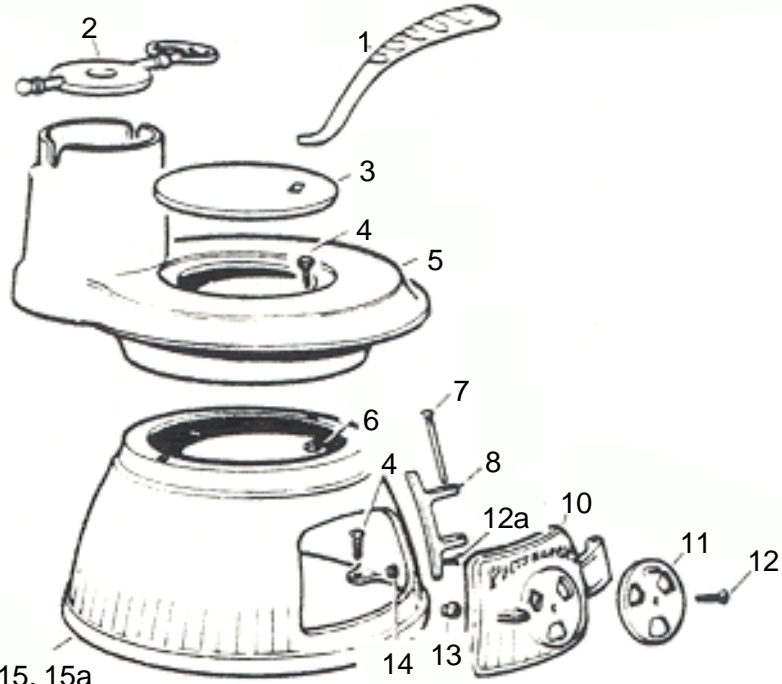

Masport®

PITTSBURGH

Part Number 984920

Issue C
November 2000
Part # 784920

THERMOSTAT - Europe Only

Item No's	Part No's Nov 2000	Description	Qty
1	984022	Handle	1
2	984001	Damper (external flue) - 100mm	1
2a	984095	Damper (internal flue) - 115mm	1
3	984002	Plate, Hot - 230mm Dia	1
4	501598	Screw, Set M8 x 25	8
5	984150	Chamber, Flue (internal)	1
6	501602	Nut, M8	4
7	584041	Pin, Hinge	1
8	984087	Bracket, Hinge	8
10	984754	Door, Top (UK)	1
•	984006	Door, Top (NZ/AUST) - 1999 onwards	1
11	984007	Vent, Round Draught	1
12	501907	Screw, M6 x 20 RH (Obsolete)	3
12a	501906	Screw, M6 x 20 CSK (Obsolete)	2
13	501683	Locknut, M6 (Obsolete)	2
14	501682	Nut, M6	1
15	984099	Belly, Top (with lugs)	1
16	984047	Belly, Bottom (with lugs) drilled for Water Coil	1
16a	984088	Belly, Bottom (without lugs) drilled for Water Coil	1
17	584065	Nut, Backing 25mm BSP (Obsolete)	2
18	984242	Coil Assembly, Heating (Includes 17)	1
19	984405	Handle, Grate	1
20	984086	Grate - 210mm	1
20a	984012	Handle & Grate (1 Unit) - 215mm	1
21	984152	Pan, Ash & Base	1
22	984011	Base, Plate Draught (Obsolete)	1
23	984151	Base, Door	1
23a	984169	Seal-Fibre (Obsolete) Use C6MMDR (PS-May2013)	1
24	984013	Knob (Obsolete)	1
25	984015	Leg	4
27	500848	Washer, 3/16"	1
28	584162	Pin, Flap Hinge	1
29	984066	Box, Ash	1
30	984164	Lever, Thermostat (Obsolete)	1
31	584167	Coil, Damper Control (Obsolete)	1
32	502168	Nut, M4	2
33	584159	Spring, Coil Tension (Obsolete)	1
34	584166	Chain, Long 44mm (Obsolete)	1
35	984160	Flap, Damper	1
36	502167	Screw, M4 x 6	2
37	502124	Attachment, Ball Chain (Obsolete)	2
38	984163	Bracket (Obsolete)	1
39	502125	Locknut, M5	1
40	501662	Screw, M6 x 12 (Obsolete)	1
41	984170	Control Assy, Steadiheat (Obsolete)	1
NOT ILLUSTRATED			
	584155	Operating Instructions	1
	585858	Installation Instructions	1
	984090	Plug Assembly	1
NOTE:		Replacement doors are not drilled at factory - but must be drilled & fitted by dealer or owner.	