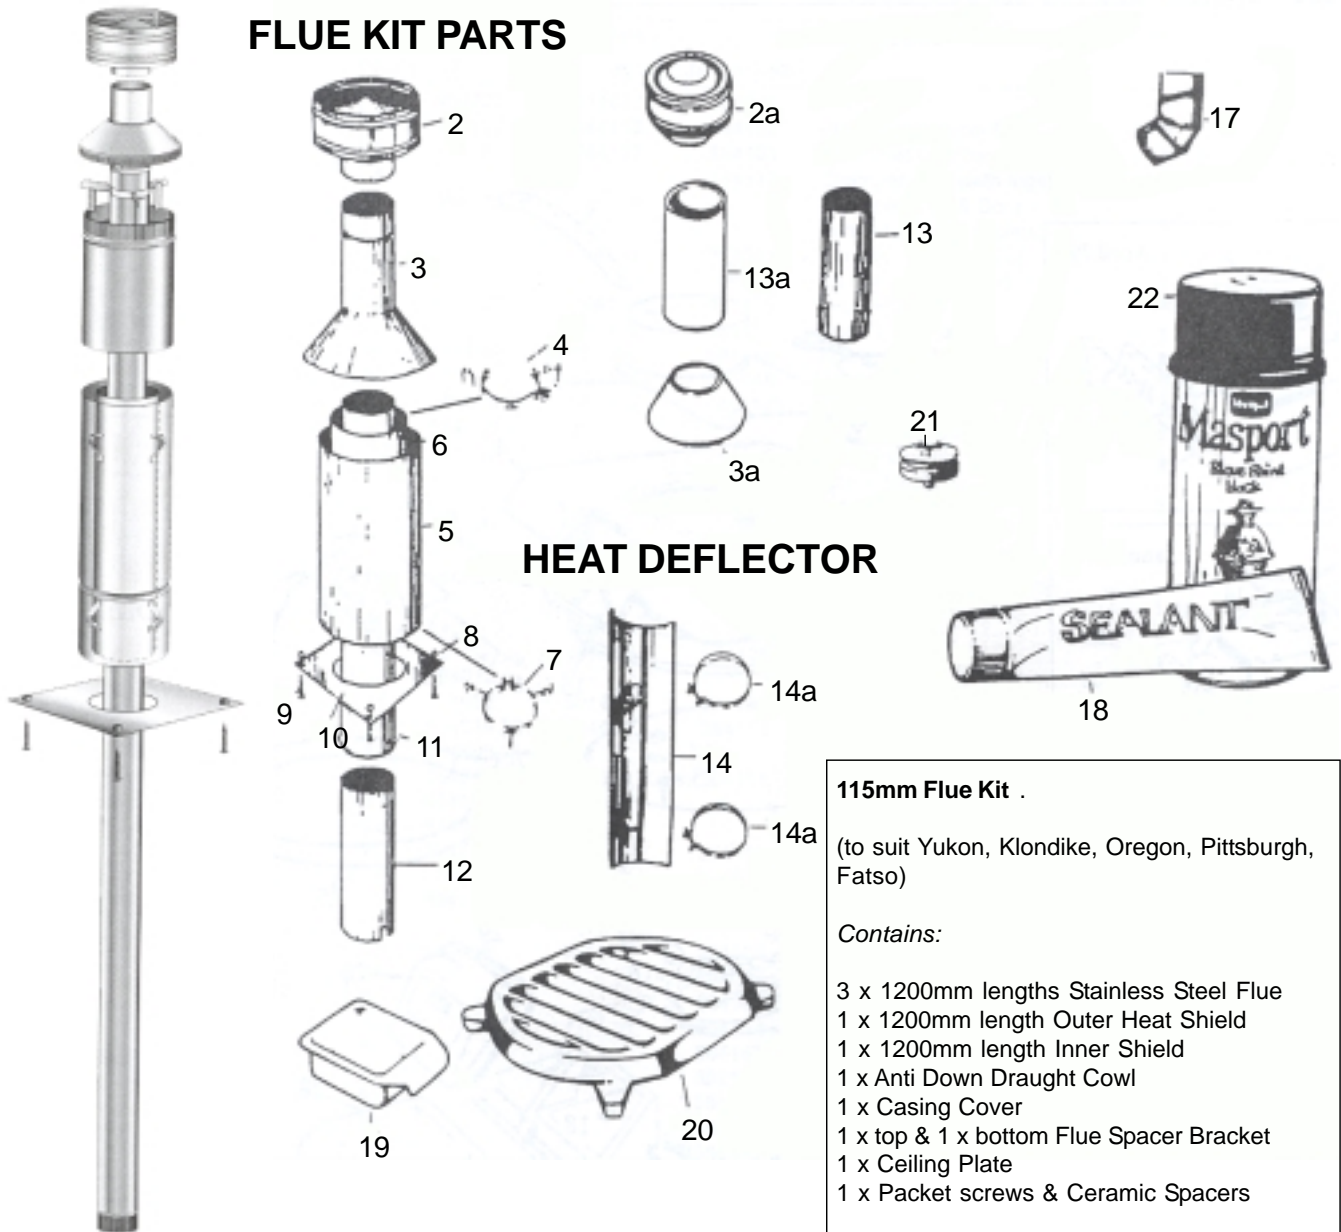

Masport®

OREGON

Part Number 984928

Issue C
November 2000
Part # 784928

Item No's	Part No's Nov 2000	Description	Qty
1	984022	Handle	1
2	984102	Plate, Hot 15mm Dia	2
3	501598	Screw, M8 x 25	2
4	984411	Chamber, Top drilled for Water Coil	1
5	984001	Damper (external flue), 100mm	1
5a	984095	Damper (internal flue), 115mm	1
6	984109	Pin, Hinge	1
7	984402	Door, Top	1
8	501600	Screw, Set M6 x 20	1
9	984226	Box, Ash - Small	1
10	984403	Baffle	1
11	984105	Plate, Top Draught	1
12	984115	Knob Assembly	1
13	502013	Washer, 1/4" S/S	1
14	501602	Nut, M8	2
15	984211	Belly, Bottom drilled for water coil	1
16	984210	Plate, Bottom Draught	1
17	984404	Grate-Lift Out, Small - 150mm	1
18	984214	Pan, Ash	1
19	501598	Screw, Set M8 x 25	2
20	984406	Leg	4
21	584034	Nut, Backing (Obsolete)	2
22	984244	Coil Assembly, Water (Incl. 21)	1
23	984405	Handle, Grate	1
24	501571	Screw, Set M8 x 16 (Obsolete)	4
NOT ILLUSTRATED			
	584407	Operating Instructions	1
585858		Installation Instructions	1
984229		Plug Assembly, 27mm Dia	1
NOTE: Replacement doors are not drilled at factory - but must be drilled & fitted by dealer or owner.			

FLUE KIT PARTS

HEAT DEFLECTOR

115mm Flue Kit .

(to suit Yukon, Klondike, Oregon, Pittsburgh, Fatso)

Contains:

- 3 x 1200mm lengths Stainless Steel Flue
- 1 x 1200mm length Outer Heat Shield
- 1 x 1200mm length Inner Shield
- 1 x Anti Down Draught Cowl
- 1 x Casing Cover
- 1 x top & 1 x bottom Flue Spacer Bracket
- 1 x Ceiling Plate
- 1 x Packet screws & Ceramic Spacers