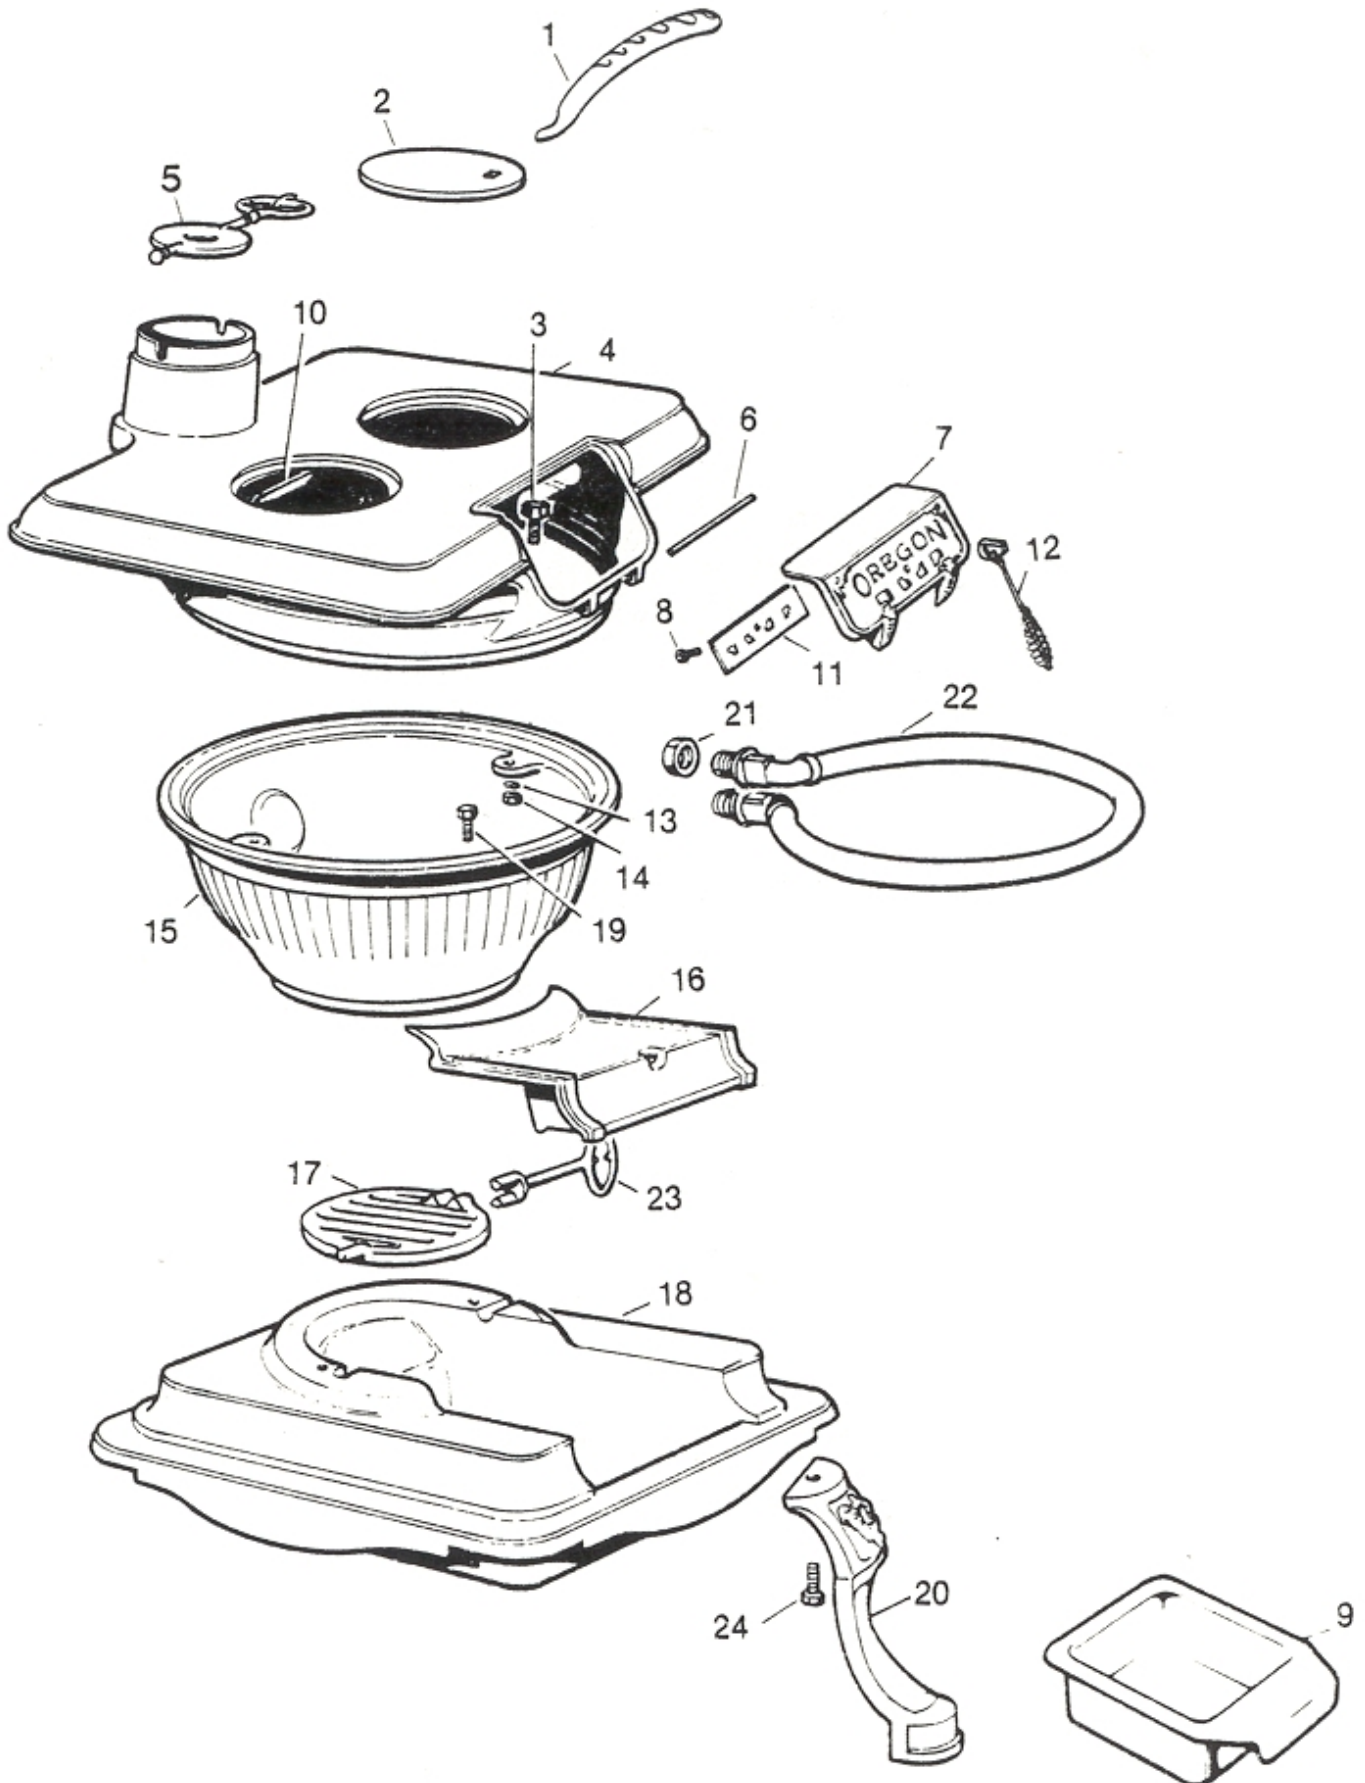

Masport®

OREGON

Part Number 984928

Issue C
November 2000
Part # 784928

Item No's	Part No's Nov 2000	Description	Qty
1	984022	Handle	1
2	984102	Plate, Hot 15mm Dia	2
3	501598	Screw, M8 x 25	2
4	984411	Chamber, Top drilled for Water Coil	1
5	984001	Damper (external flue), 100mm	1
5a	984095	Damper (internal flue), 115mm	1
6	984109	Pin, Hinge	1
7	984402	Door, Top	1
8	501600	Screw, Set M6 x 20	1
9	984226	Box, Ash - Small	1
10	984403	Baffle	1
11	984105	Plate, Top Draught	1
12	984115	Knob Assembly	1
13	502013	Washer, 1/4" S/S	1
14	501602	Nut, M8	2
15	984211	Belly, Bottom drilled for water coil	1
16	984210	Plate, Bottom Draught	1
17	984404	Grate-Lift Out, Small - 150mm	1
18	984214	Pan, Ash	1
19	501598	Screw, Set M8 x 25	2
20	984406	Leg	4
21	584034	Nut, Backing (Obsolete)	2
22	984244	Coil Assembly, Water (Incl. 21)	1
23	984405	Handle, Grate	1
24	501571	Screw, Set M8 x 16 (Obsolete)	4
NOT ILLUSTRATED			
	584407	Operating Instructions	1
585858		Installation Instructions	1
984229		Plug Assembly, 27mm Dia	1
NOTE: Replacement doors are not drilled at factory - but must be drilled & fitted by dealer or owner.			

FLUE KIT PARTS

HEAT DEFLECTOR

115mm Flue Kit .

(to suit Yukon, Klondike, Oregon, Pittsburgh, Fatso)

Contains:

- 3 x 1200mm lengths Stainless Steel Flue
- 1 x 1200mm length Outer Heat Shield
- 1 x 1200mm length Inner Shield
- 1 x Anti Down Draught Cowl
- 1 x Casing Cover
- 1 x top & 1 x bottom Flue Spacer Bracket
- 1 x Ceiling Plate
- 1 x Packet screws & Ceramic Spacers