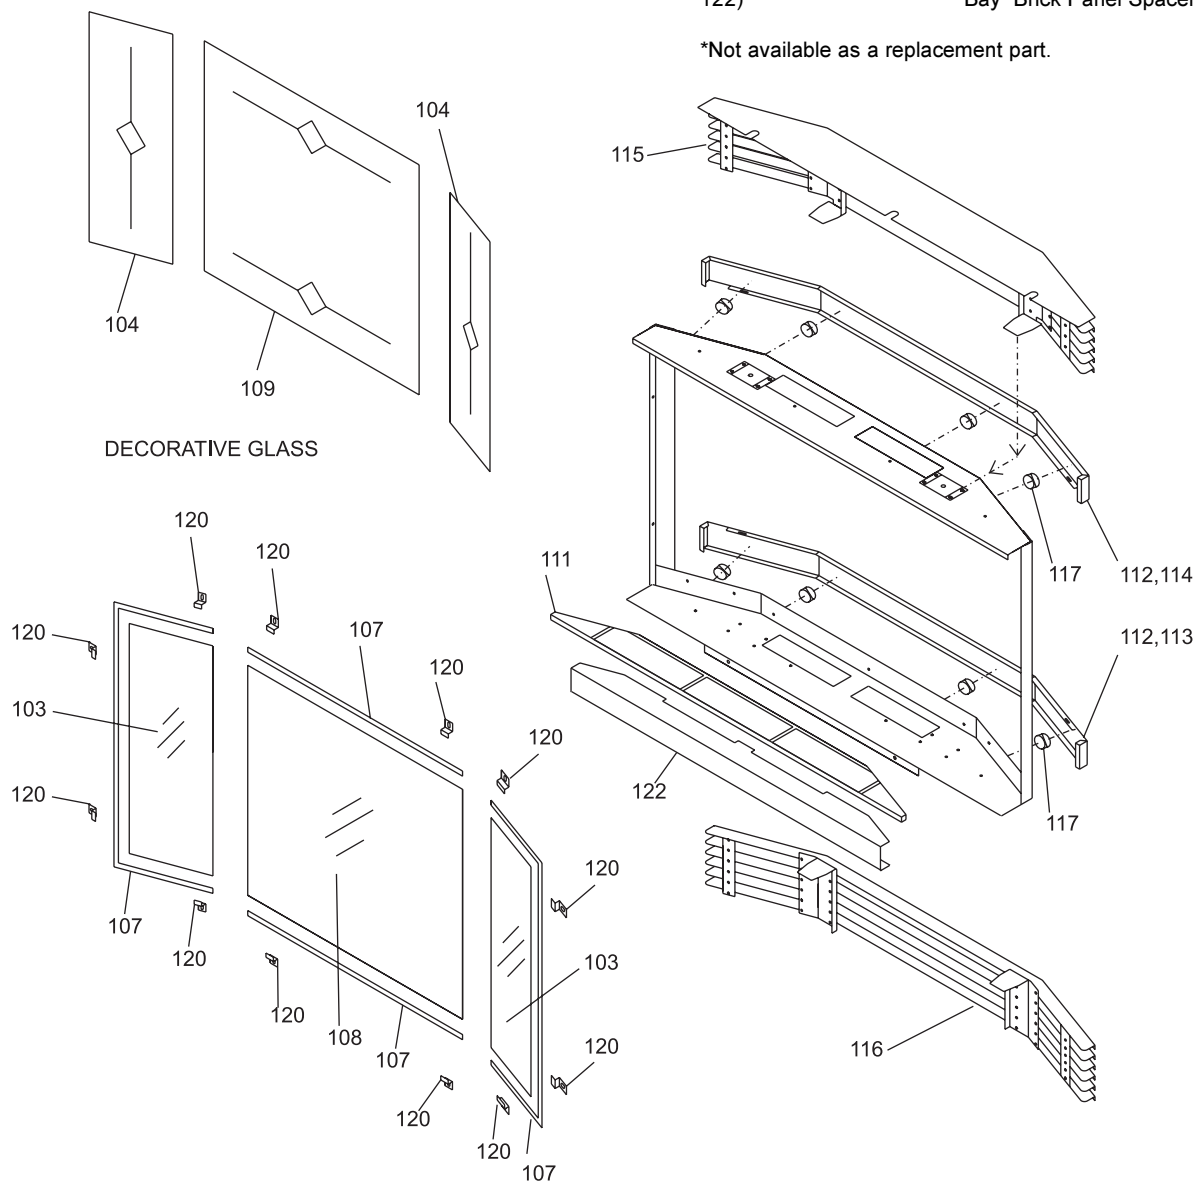

P36-2 BAY FRONT ASSEMBLY

Part #		Description	Part #		Description	
Australia	New Zealand		Australia	New Zealand		
		510-931			Bay Front Complete	
		510-953			Bay Front - Decorative Glass - Complete	
103)		940-092/P	115)	*	Side Glass	
104)		940-096/P	116)	*	Side Glass - Decorative	
107)	560087	936-243			Glass Gasket - Soft Fibre Black	
108)		940-094/P	115)	*	Center Glass	
109)		940-098/P	116)	*	Center Glass - Decorative	
111)		902-184			Brick Panel - Bay	
		510-938			Bay Front Trim - Brass	
112)	*		115)	*	Bay Front Trim - Brass Top/Bottom	
		510-936	116)	*	Bay Door Trim - Gold	
113)	*		117)	904-196	Bay Door Trim-Gold-Bottom	
114)	*		120)	*	Bay Door Trim-Gold-Top	
					510-988	Bay Louvres - Black
						Bay Louvre Assy-Top-Black
						Bay Louvre Assy-Btm-Black
					510-990	Bay Louvres - Gold/Black
						Bay Louvre Assy-Top-Gold/Black
						Bay Louvre Assy-Btm-Gold/Black
					510-992	Bay Louvres - Brass/Black
						Bay Louvre Assy-Top-Brass/Black
						Bay Louvre Assy-Btm-Brass/Black
			117)	904-196	560049	Magnet (1" round)
			120)	*		Flush Glass Retainer Bracket
			122)	*		Bay Brick Panel Spacer

*Not available as a replacement part.