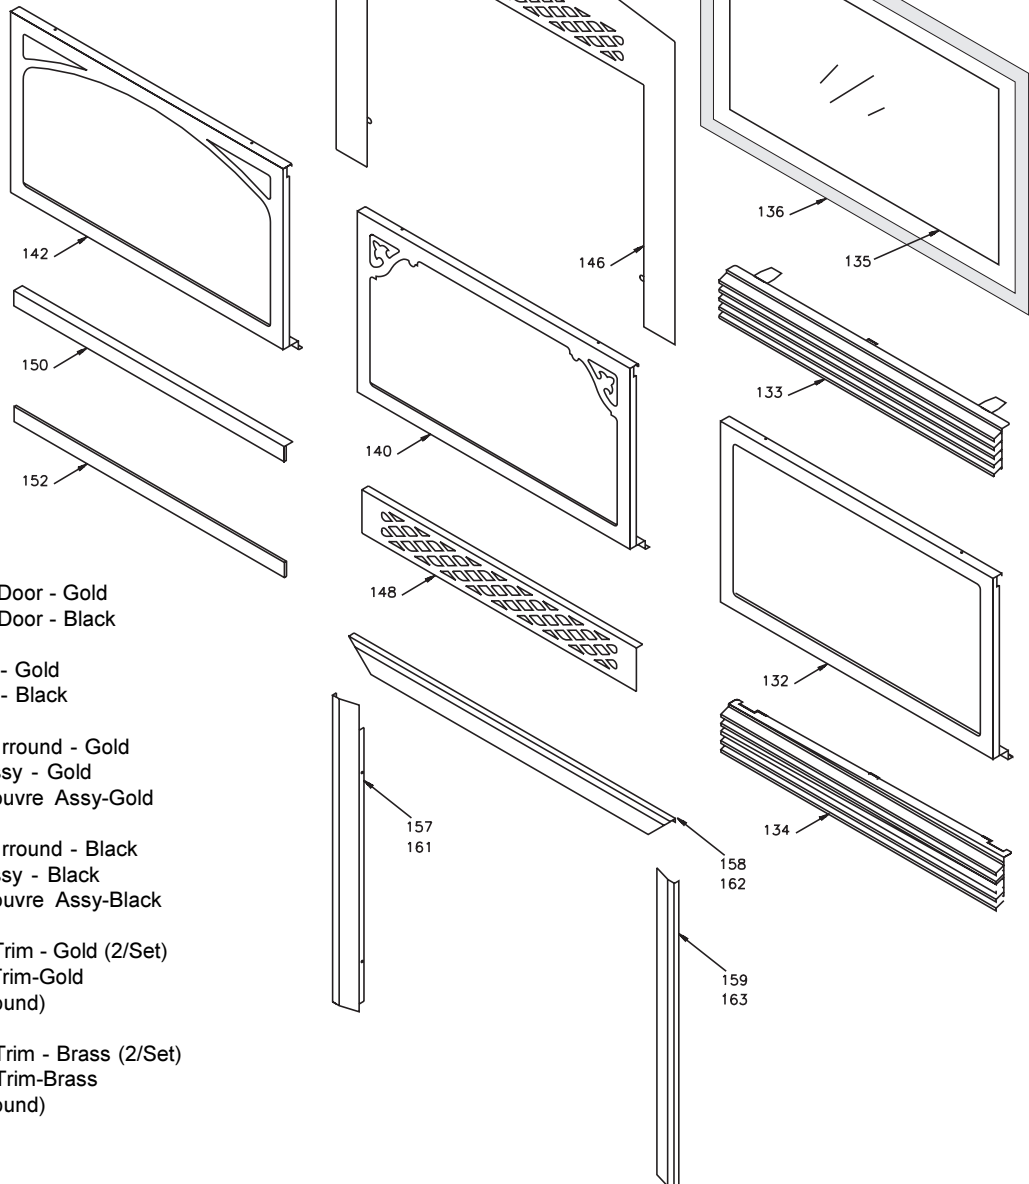

P36-2 PARTS LIST

P36-2 FLUSH FRONT ACCESSORIES

Part #		Description	Part #		Description
Australia	New Zealand		Australia	New Zealand	
132)	512-518	Flush Door Assembly	510-950		Finishing Trims - Brass
	510-920	Flush Louvres - Gold/Black	157)*		Finishing Trim Left - Brass
133)*		Flush Louvre Assy-Top-Gold/Black	158)*		Finishing Trim Top - Brass
134)*		Flush Louvre Assy-Btm-Gold/Black	159)*		Finishing Trim Right - Brass
	510-921	Flush Louvres - Brass/Black	510-986		Finishing Trims - Black
133)*		Flush Louvre Assy-Top-Brass/Black	161)*		Finishing Trim Left - Black
134)*		Flush Louvre Assy-Btm-Brass/Black	162)*		Finishing Trim Top - Black
	510-922	Flush Louvres - Black	163)*		Finishing Trim Right - Black
133)*		Flush Louvre Assy-Top-Black	165) 510-529/P		Flush Door Screen Assy (Aust. Only)
134)*		Flush Louvre Assy-Btm-Black			
135) 940-090/P		Glass (Flush)			
136) 936-155		Glass Gasket (Tadpole)			
904-691		U-Clip			

*Not available as a replacement part.

140)	510-940	Fleur de Lys Door - Gold
	510-942	Fleur de Lys Door - Black
142)	510-944	Arched Door - Gold
	510-946	Arched Door - Black
	510-948	Barcelona Surround - Gold
146)*		Barcelona Assy - Gold
148)*		Barcelona Louvre Assy-Gold
	510-954	Barcelona Surround - Black
146)*		Barcelona Assy - Black
148)*		Barcelona Louvre Assy-Black
	510-932	Flush Glass Trim - Gold (2/Set)
150)*		Flush Glass Trim-Gold
	904-196	Magnet (1" round)
	510-934	Flush Glass Trim - Brass (2/Set)
152)*		Flush Glass Trim-Brass
	904-196	Magnet (1" round)