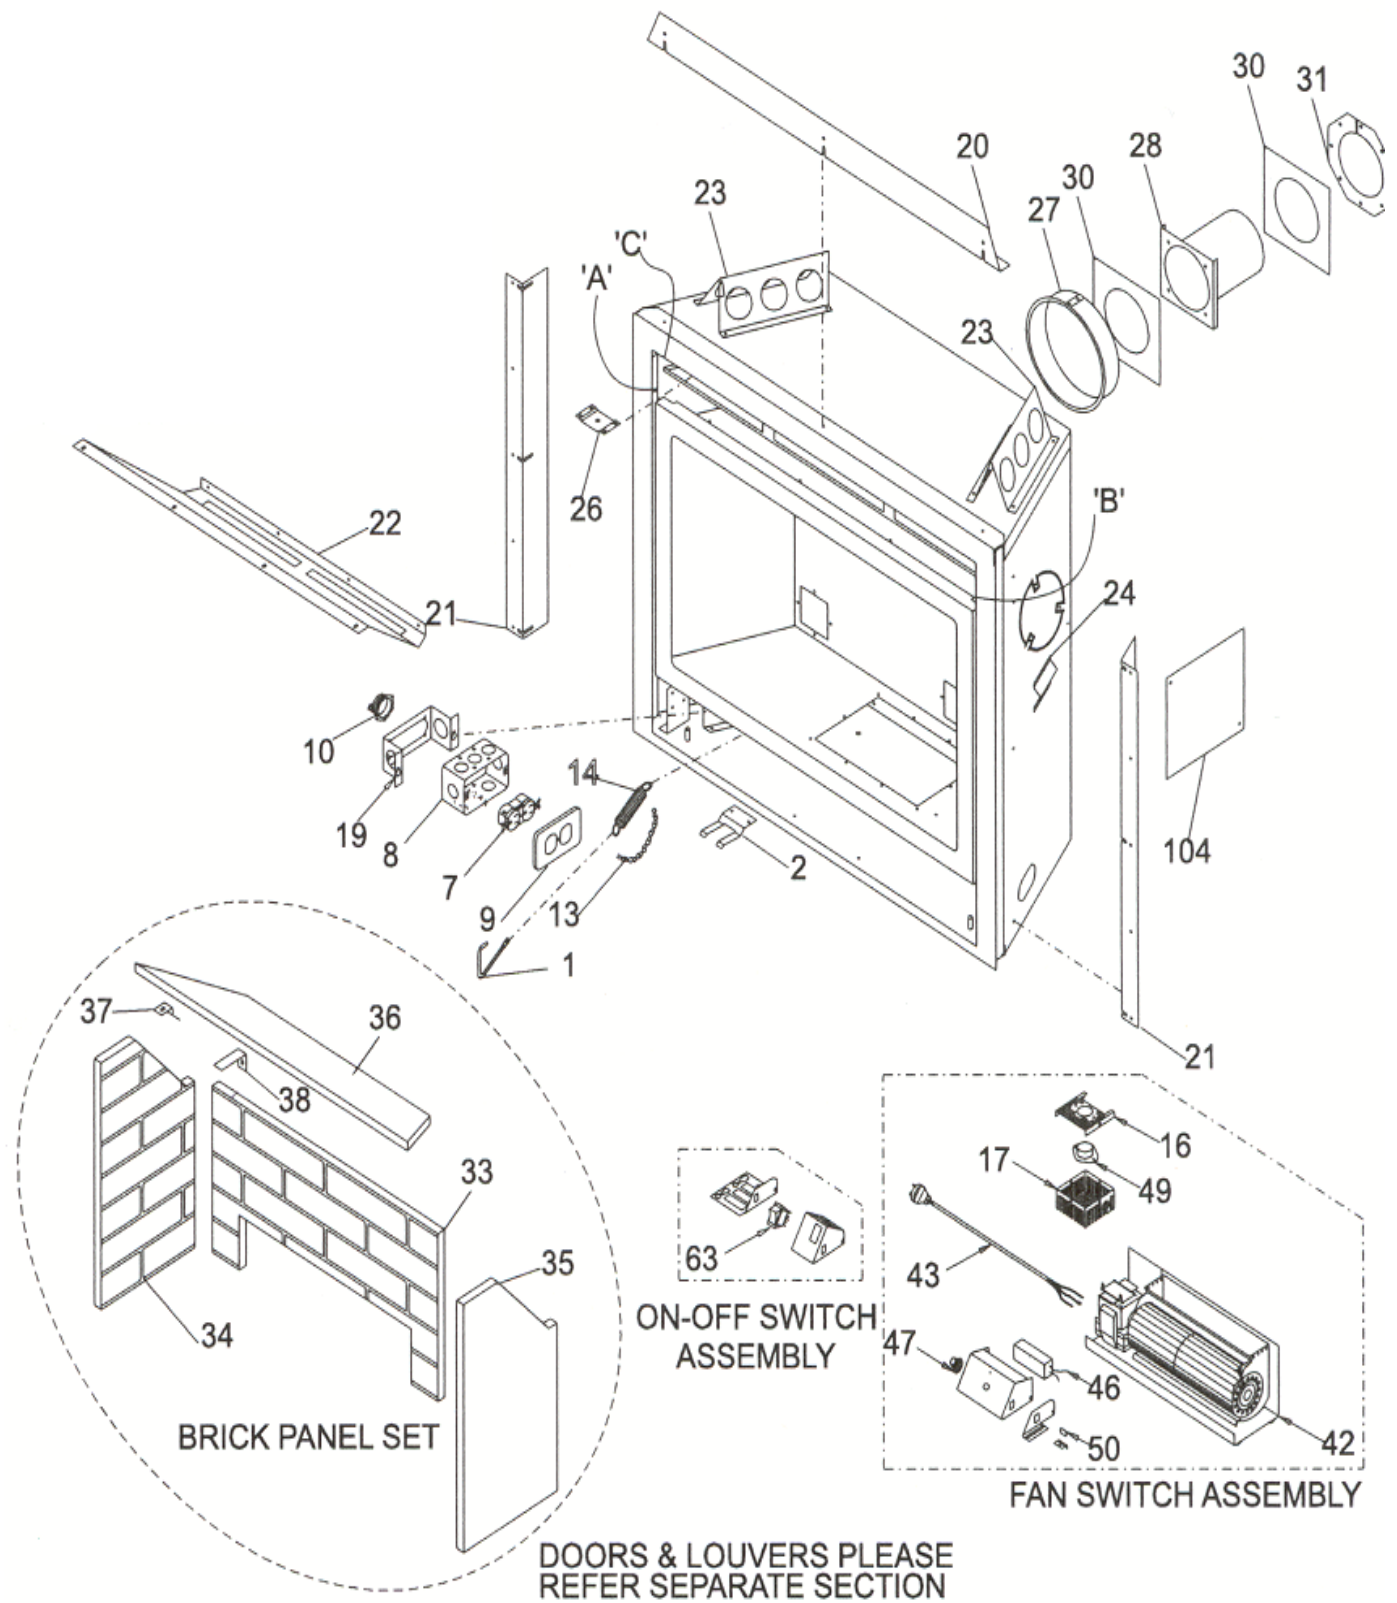

Masport®

INBUILT GAS FIRES

ROMA Natural Gas/LPG (New Zealand)

Part	P33R NG1-MN	Natural Gas/LPG
Number		

Item No	Part No	Description	Item No	Part No	Description
1	948-247	Door Handle	35	902-035	Brick Panel- Right Side
2	*	Thermodisc Bracket	36	902-032	Brick Panel- Top
7	910-428	Duplex Receptacle	37	430-056	Brick Clip - Top
8	910-429	Box - Receptacle	38	430-057	Brick Clip - Bottom
9	910-430	Cover - Receptacle		430-518	Fan Assembly
10	904-687	Clamp Connector	42	910-169/P	Fan Motor
13	948-045	#12 Jack Chain	43	910-714	Power Cord
14	948-115	Door Extension Spring	46	910-330	Fan Speed Control
16	*	Thermodisc Top	47	560073	Knob - Speed Control
17	*	Thermodisc Box Base	49	910-142	Thermodisc-Fan Auto
19	430-129	Receptacle Box Mount			ON/OFF
20	430-031	Top Nailing Strip	50	904-713	U-Clip at Louvre
21	430-032	Side Nailing Strip	63	910-246	Switch - Burner On/Off
22	430-010	Firebox Baffle		910-887	Wire Harness -
23	430-001	Top Standoff			Valve to Burner
24	510-010	Standoff - Side/Back		510-994	Dura-Vent Adaptor
26	*	Louvre Hold Down		431-969	Conversion Kit - NG to LP
27	*	Outer Flue Collar			NOT ILLUSTRATED
28	*	Inner Flue Collar Assy			
30	*	Gasket - Flue Collar			
31	*	Flue Mounting Plate			
	432-928	Brick Panel Set (Optional)			
33	902-033	Brick Panel - Rear			
34	902-034	Brick Panel - Left Side			
			910-140		Fan Switch HI/OFF/LOW
			586261		Touch Up Paint - Black
					* Not available as a replacement part.