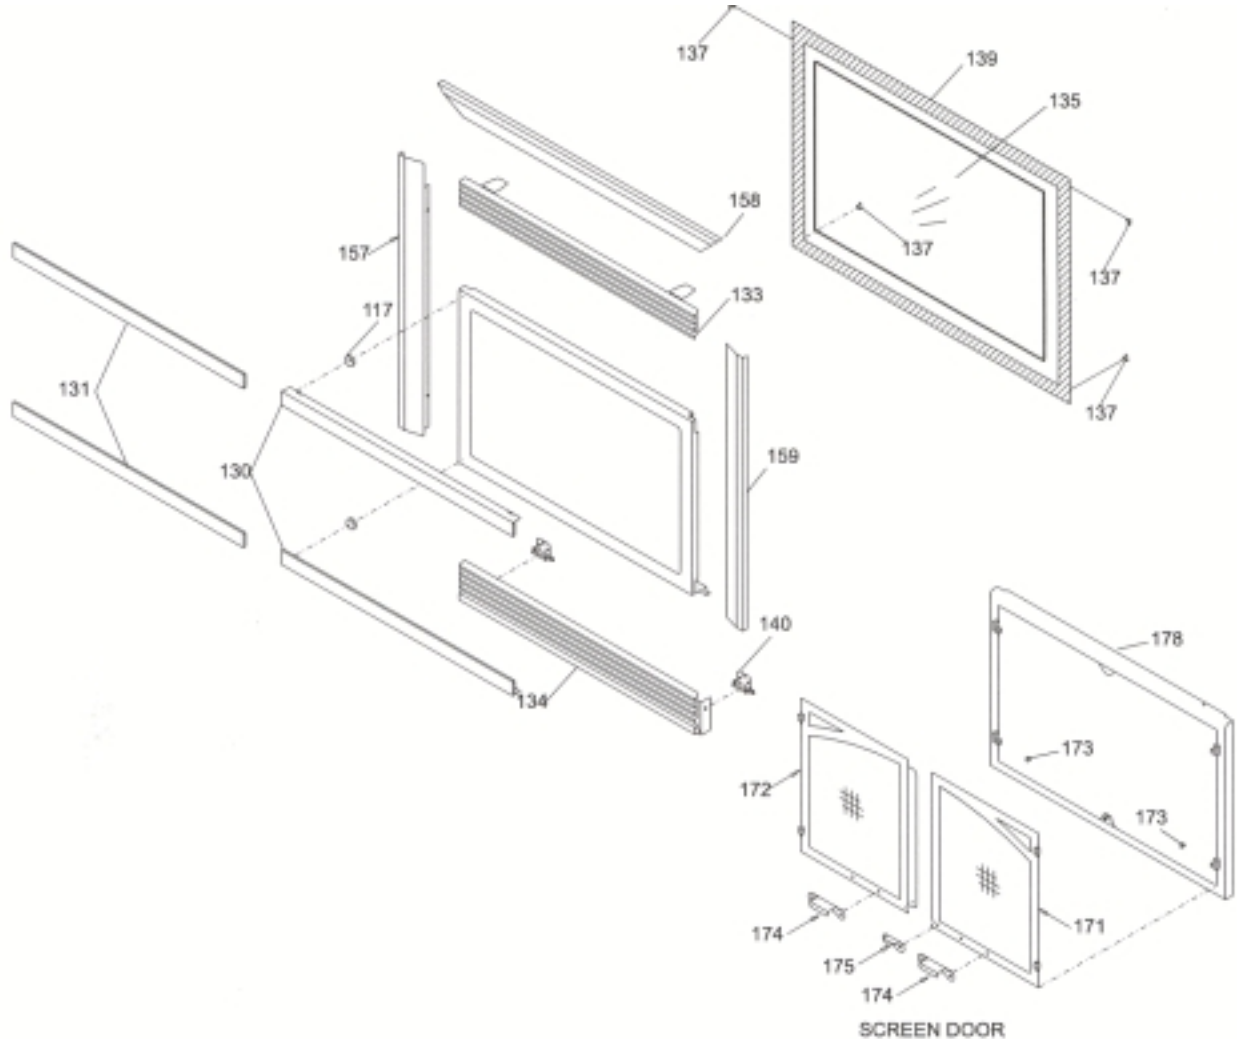

Item No	Part No	Description	Item No	Part No	Description
117	904-196	Magnet - 1" round			
130	430-924	Flush Glass Trim (set) - Gold (Option)		430-942	- Black (Option) Finishing Trim (Set)
131	430-926	Flush Glass Trim (set) - Brass (Option)	157	*	Finishing Trim Left
	430-947	Flush Glass Trim (set) - Brushed Steel (Option)	158	*	Finishing Trim Top
	430-918	Flush Louvres (set) - Gold/Black (Option)	159	*	Finishing Trim Right
	430-920	Flush Louvres (set) - Brass/Black (Option)		431-943	Double Screen Door Complete (Option)
	430-922	Flush Louvres (set) - Black (Option)	171	*	Door Frame Left Assembly
	430-923	Flush Louvres (set) - Black/Steel (Option)	172	*	Door Frame Right Assembly
133	*	Flush Louvre Assy - Top	173	904-712	U-Clip for Frame
134	*	Flush Louvre Assy - Bottom	174	430-133	Door Handle
	430-538	Flush Door Assembly Complete	175	511-084	Door Latch
135	940-088/P	Glass (Flush)	178	*	Door Support Frame Assembly
137	556291	U-Clip		904-715	Pushnut Fastener 3/16"
139	556283	Glass Gasket (Tadpole)		*	Screw - #8 x 1/2"
140	556301	Spring Hinge - Black			NOT ILLUSTRATED
	430-940	Finishing Trim (Set)		432-922	4 Sided Trim - Black