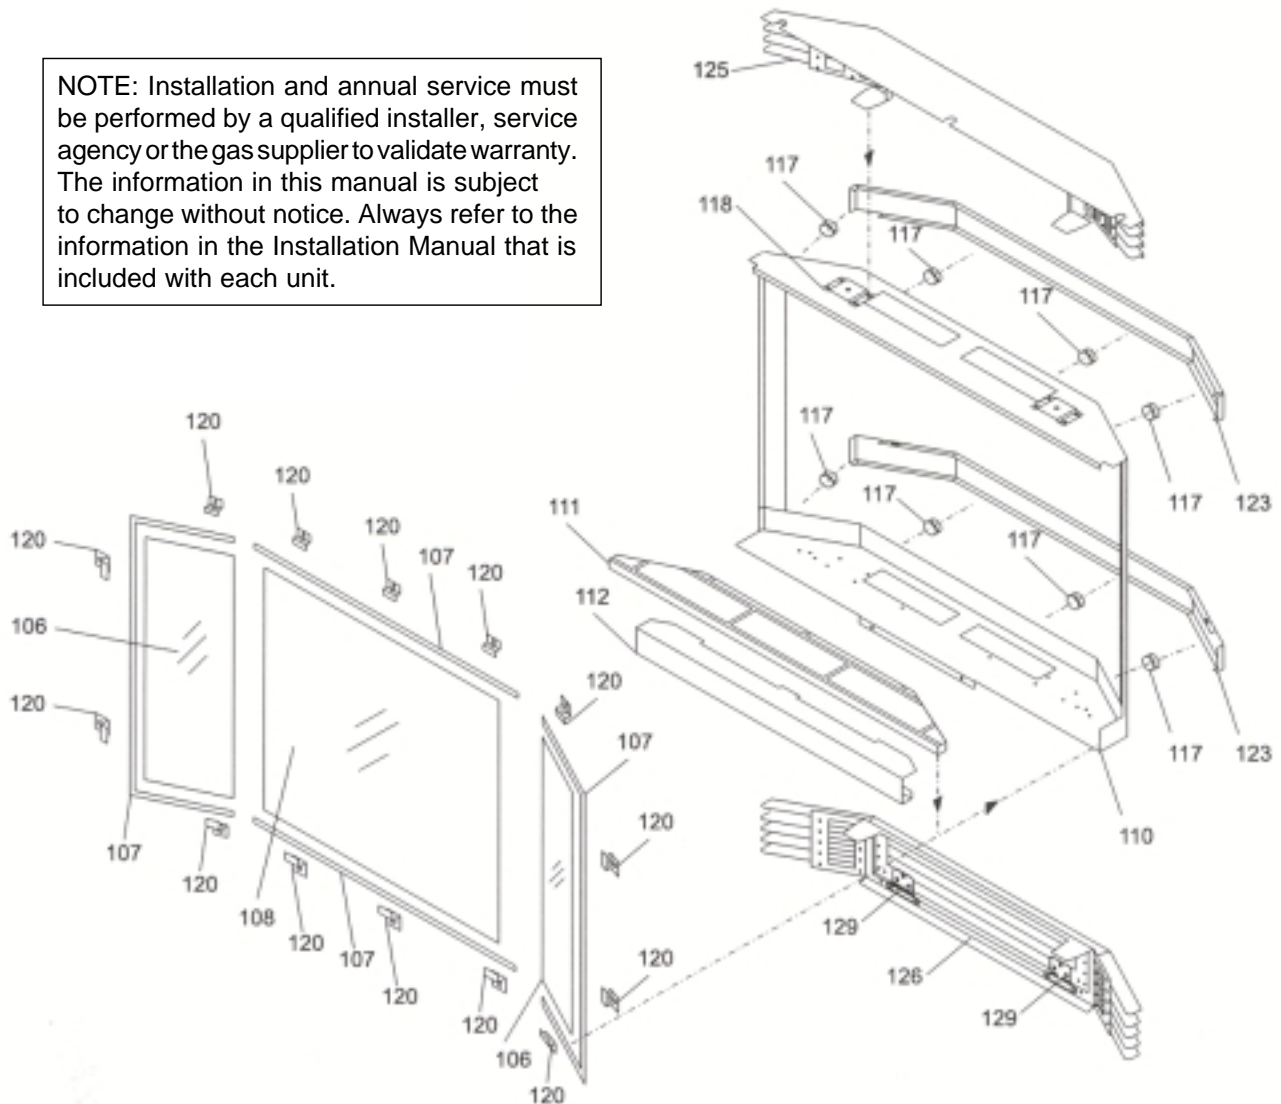

NOTE: Installation and annual service must be performed by a qualified installer, service agency or the gas supplier to validate warranty. The information in this manual is subject to change without notice. Always refer to the information in the Installation Manual that is included with each unit.

Item No	Part No	Description	Item No	Part No	Description
	430-930	Bay Front Complete	123	430-077	Bay Door Trim (each) - Black
106	940-079/P	Side Glass		430-932	Bay Louvres (set) - Gold/Black
107	936-243	Glass Gasket		430-934	Bay Louvres (set) - Brass/Black
108	940-078/P	Centre Glass		430-936	Bay Louvres (set) - Black
110	*	Bay Door Frame		430-937	Bay Louvres (set) - Steel/Black
111	902-036	Brick Panel - Bay	125	*	Bay Louvre Assy-Top
112	*	Bay Brick Panel Spacer	126	*	Bay Louvre Assy-Bottom
117	904-196	Magnet (1" round)	129	948-042	Hinge
118	*	Louvre Hold Down			
120	400-189	Glass Retainer			
	430-938	Bay Door Trim (set) - Gold			
	430-939	Bay Door Trim (set) - Brass			
	430-949	Bay Door Trim (set) - Brushed Steel			
					* Not available as a replacement part.