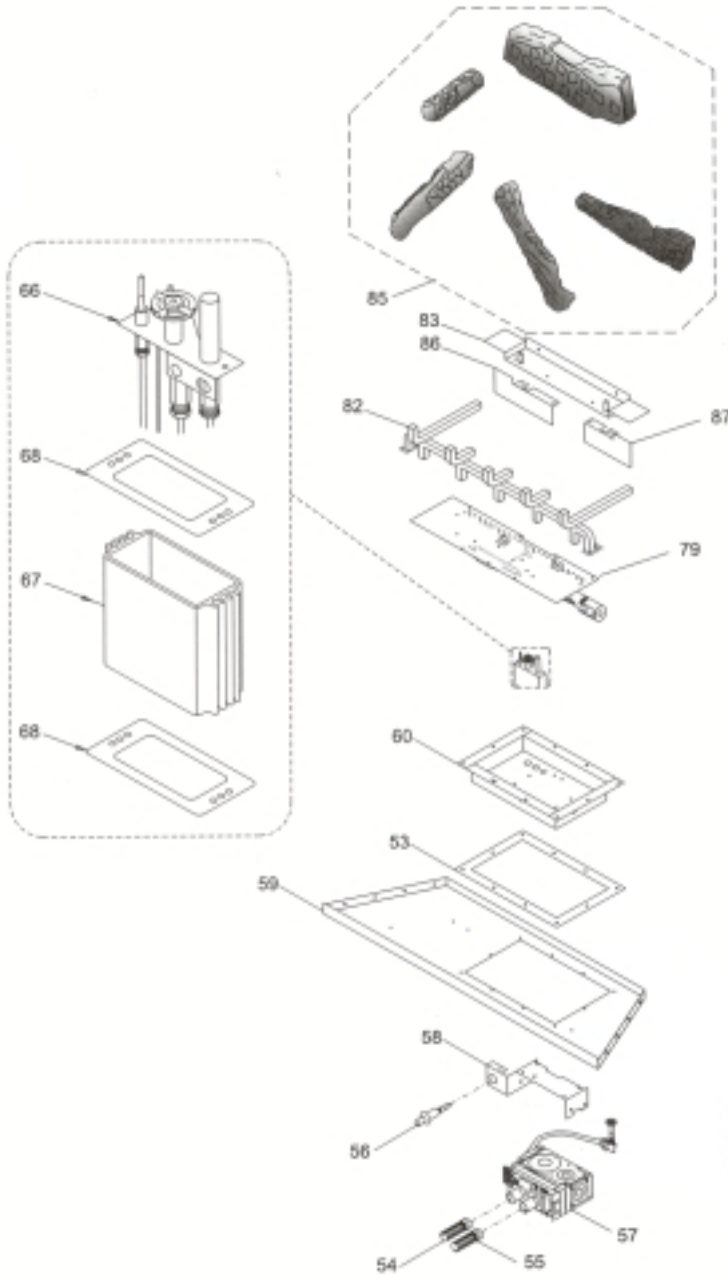

Masport®

INBUILT GAS FIRES

ROMA Natural Gas/LPG (New Zealand)

Part	P33R NG1-MN	Natural Gas/LPG
Number		

Item No	Part No	Description	Item No	Part No	Description
1	948-247	Door Handle	35	902-035	Brick Panel- Right Side
2	*	Thermodisc Bracket	36	902-032	Brick Panel- Top
7	910-428	Duplex Receptacle	37	430-056	Brick Clip - Top
8	910-429	Box - Receptacle	38	430-057	Brick Clip - Bottom
9	910-430	Cover - Receptacle		430-518	Fan Assembly
10	904-687	Clamp Connector	42	910-169/P	Fan Motor
13	948-045	#12 Jack Chain	43	910-714	Power Cord
14	948-115	Door Extension Spring	46	910-330	Fan Speed Control
16	*	Thermodisc Top	47	560073	Knob - Speed Control
17	*	Thermodisc Box Base	49	910-142	Thermodisc-Fan Auto
19	430-129	Receptacle Box Mount			ON/OFF
20	430-031	Top Nailing Strip	50	904-713	U-Clip at Louvre
21	430-032	Side Nailing Strip	63	910-246	Switch - Burner On/Off
22	430-010	Firebox Baffle		910-887	Wire Harness -
23	430-001	Top Standoff			Valve to Burner
24	510-010	Standoff - Side/Back		510-994	Dura-Vent Adaptor
26	*	Louvre Hold Down		431-969	Conversion Kit - NG to LP
27	*	Outer Flue Collar			NOT ILLUSTRATED
28	*	Inner Flue Collar Assy			
30	*	Gasket - Flue Collar			
31	*	Flue Mounting Plate			
	432-928	Brick Panel Set (Optional)			
33	902-033	Brick Panel - Rear			
34	902-034	Brick Panel - Left Side			
			910-140		Fan Switch HI/OFF/LOW
			586261		Touch Up Paint - Black
					* Not available as a replacement part.

} Variable speed type only

Part No	Description
NOT ILLUSTRATED	
910-432	Pilot Tube
910-036	Pilot Orifice - Natural Gas #51
910-037	Pilot Orifice - LPG #30
431-969	Conversion Kit - LPG
902-156	Embers
560015	Vermiculite
902-250	Log-Rear
902-254	Log-Cross, Middle
902-251	Log-Left, Rear
902-252	Log-Cross, Front Right
902-253	Log-Cross, Front Left
910-018	LPG Regulator
BATTERY IGNITION MODELS ONLY	
910-073	Spark Generator - Battery Holder
910-074	Spark Generator - Switch c/w wire