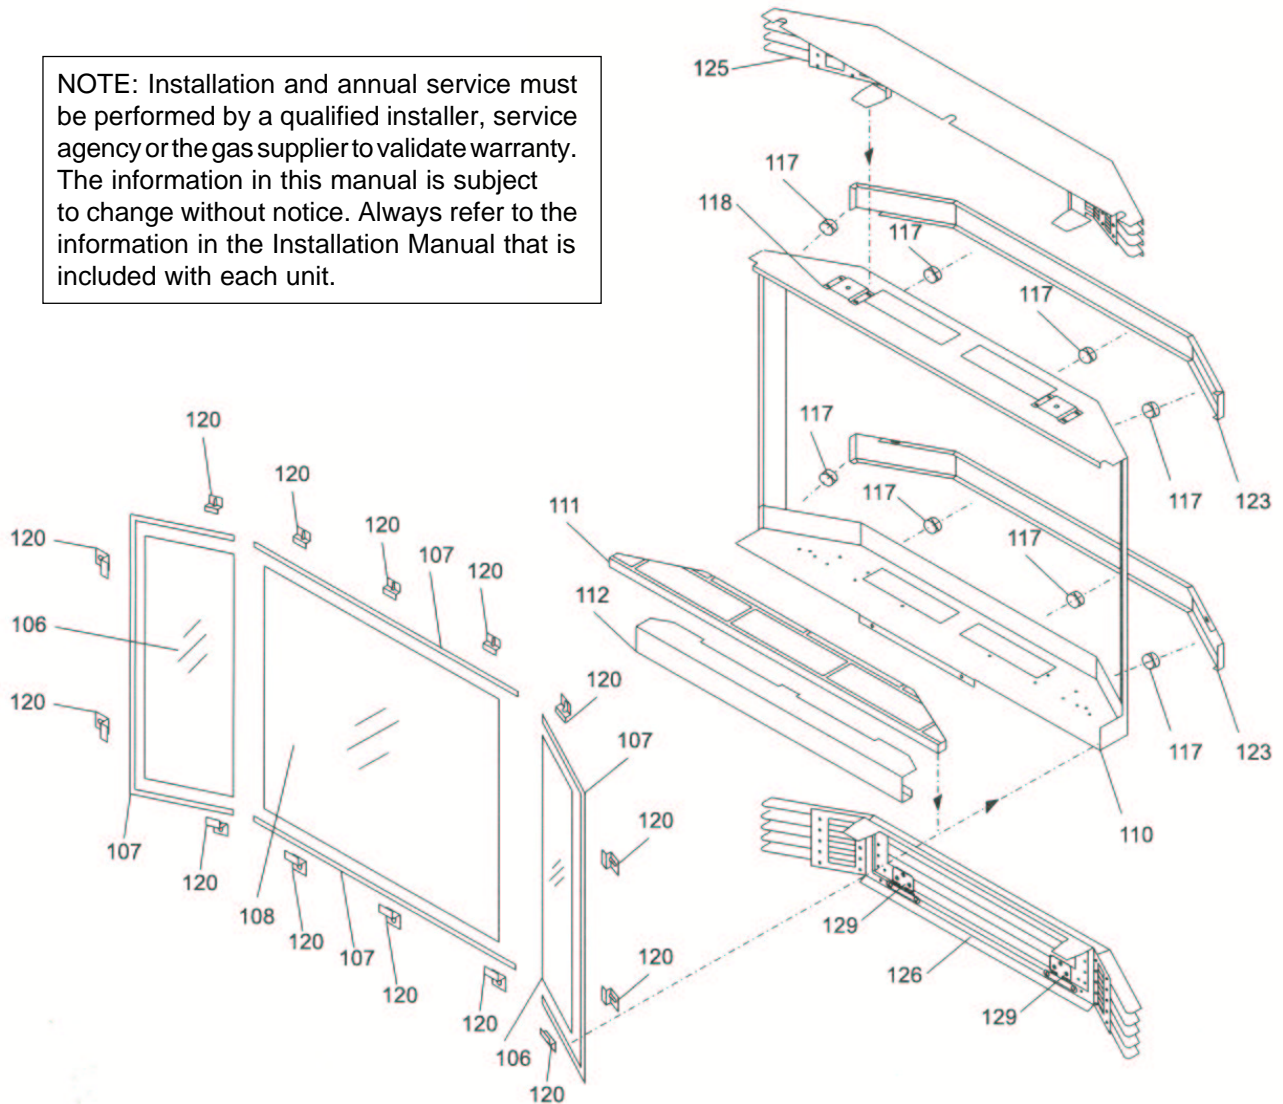

NOTE: Installation and annual service must be performed by a qualified installer, service agency or the gas supplier to validate warranty. The information in this manual is subject to change without notice. Always refer to the information in the Installation Manual that is included with each unit.

Item No	Part No	Description	Item No	Part No	Description
	430-930	Bay Front Complete	123	430-077	Bay Door Trim (each) - Black
106	940-079/P	Side Glass		430-932	Bay Louvres (set) - Gold/Black
107	936-243	Glass Gasket		430-934	Bay Louvres (set) - Brass/Black
108	940-078/P	Centre Glass		430-936	Bay Louvres (set) - Black
110	*	Bay Door Frame		430-937	Bay Louvres (set) - Steel/Black
111	902-036	Brick Panel - Bay	125	*	Bay Louvre Assy-Top
112	*	Bay Brick Panel Spacer	126	*	Bay Louvre Assy-Bottom
117	904-196	Magnet (1" round)	129	948-042	Hinge
118	*	Louvre Hold Down			
120	400-189	Glass Retainer			
	430-938	Bay Door Trim (set) - Gold			
	430-939	Bay Door Trim (set) - Brass			
	430-949	Bay Door Trim (set) - Brushed Steel			

* Not available as a replacement part.