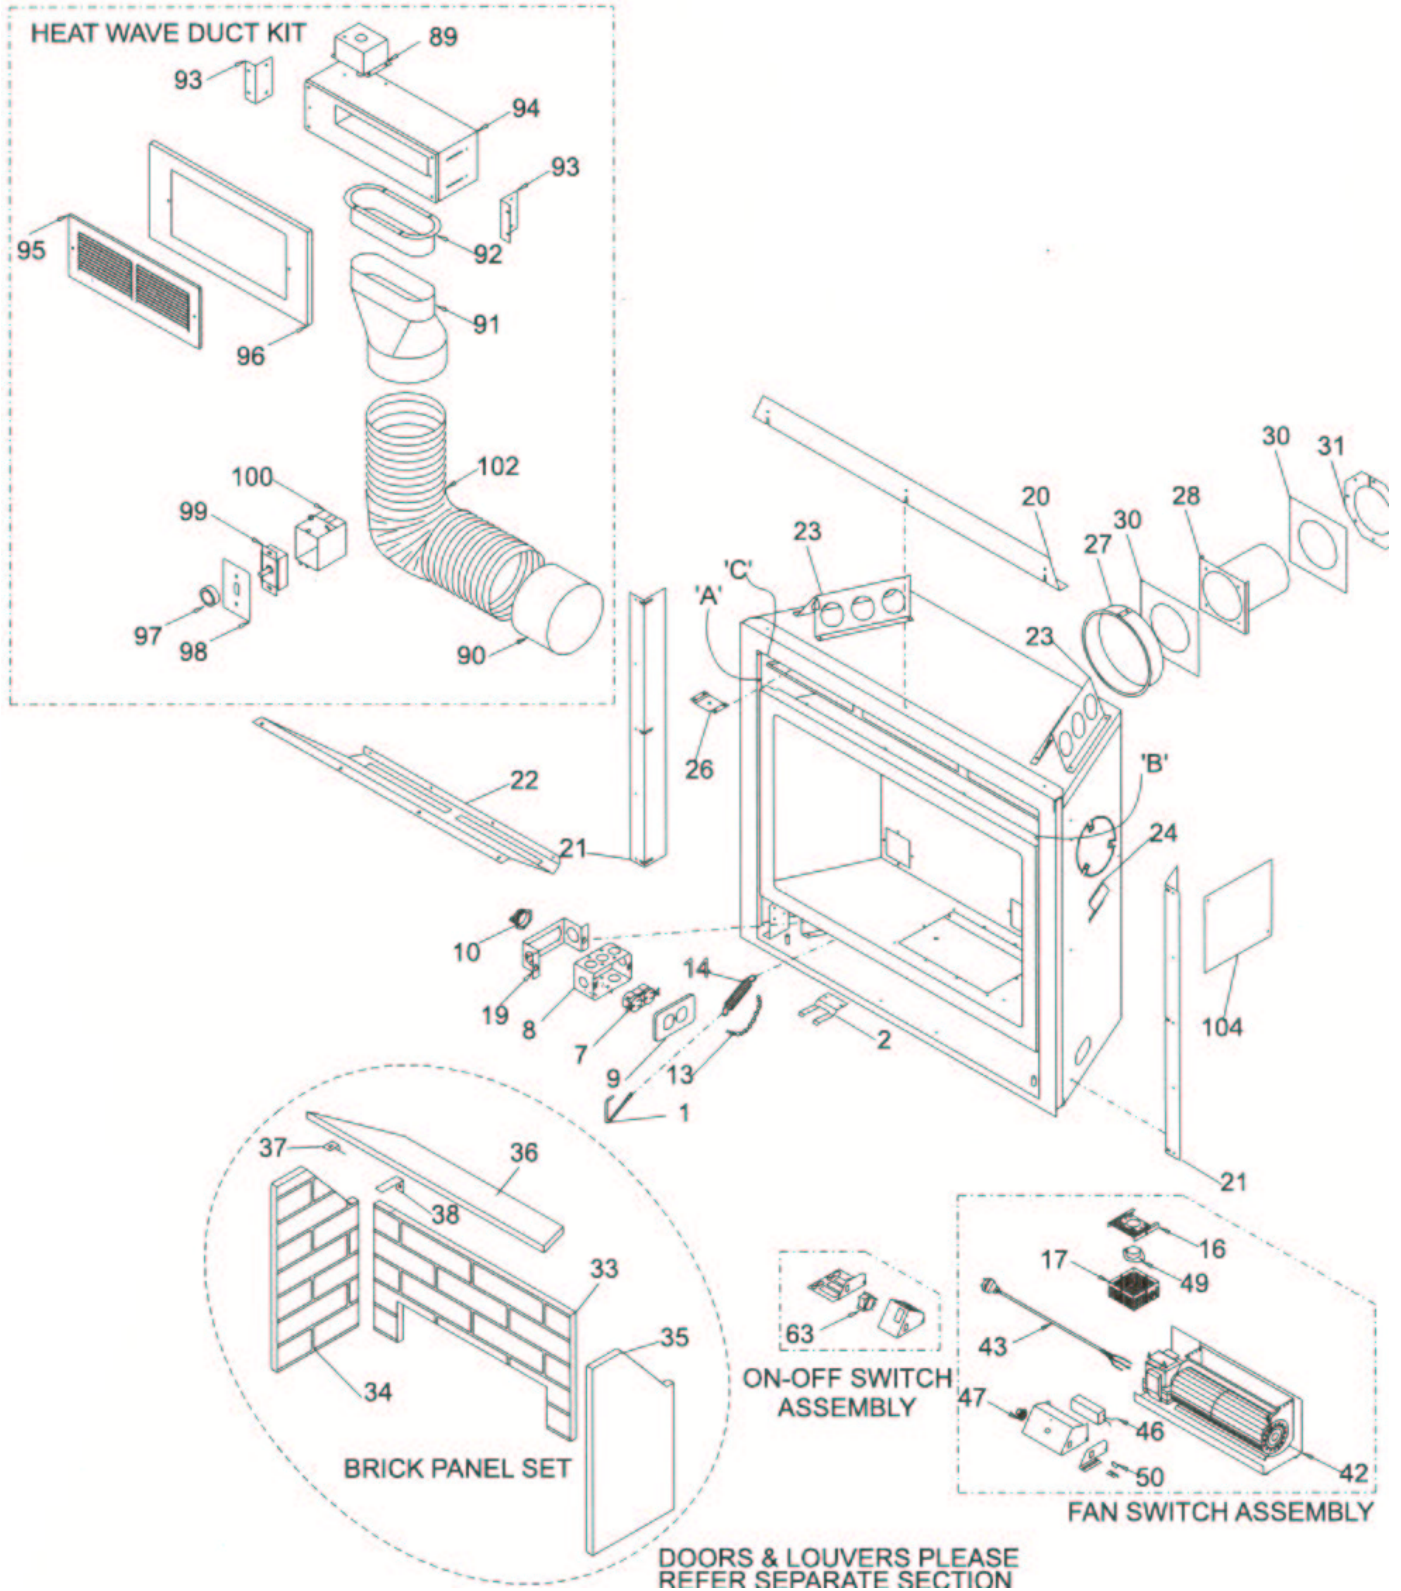

Item No	Part No	Description	Item No	Part No	Description
1	948-247	Door Handle	46	910-330	Fan Speed Control
2	*	Thermodisc Bracket	47	904-586	Knob - Speed Control
7	910-428	Duplex Receptacle	49	910-142	Thermodisc-Fan Auto ON/OFF
8	910-429	Box - Receptacle	50	904-713	U-Clip at Louvre
9	910-430	Cover - Receptacle		432-967	Burner On/Off Switch Assy
10	904-687	Clamp Connector	63	910-241	Switch - Burner On/Off
13	948-045	#12 Jack Chain		910-887	Wire Harness - Valve to Burner
14	948-115	Door Extension Spring		946-556	Optional Heat Wave Duct Kit
16	*	Thermodisc Top	89	946-004	Junction Box
17	*	Thermodisc Box Base	90	946-000	Round Duct Adaptor
19	430-129	Receptacle Box Mount	91	946-002	Round to Oval Adaptor
20	430-031	Top Nailing Strip	92	946-001	Oval Duct Adaptor
21	430-032	Side Nailing Strip	93	946-007	Angle Bracket
22	430-010	Firebox Baffle	94	946-517/P	Fan Assembly - Heat Wave Option
23	430-001	Top Standoff	95	946-006	Grill Plate - White
24	510-010	Standoff - Side/Back	96	946-005/01	Wall Adaptor Plate - White
26	*	Louvre Hold Down	97	910-417	Knob - White
27	*	Outer Flue Collar	98	910-366	Switch Cover Plate - White
28	*	Inner Flue Collar Assy	99	910-412	Fan Speed Controller
30	*	Gasket - Flue Collar	100	910-367	Box - Plastic Switch Receptacle
31	*	Flue Mounting Plate	102	946-010	Flexible Air Duct
	430-928	Brick Panel Set (Optional)		946-038	Insulation 6" dia. x 24"
33	902-033	Brick Panel - Rear	104	690-022	Cover Plate
34	902-034	Brick Panel - Left Side		510-994	Dura-Vent Adaptor
35	902-035	Brick Panel- Right Side		918-063	Manual
36	902-032	Brick Panel- Top		431-969	Conversion Kit - NG to LP
37	430-056	Brick Clip - Top			
38	430-057	Brick Clip - Bottom			
	432-917	Fan Assembly Optional			
42	910-169/P	Fan Motor			
	432-966	Fan Switch Assy			* Not available as a replacement part.
43	910-714	Power Cord