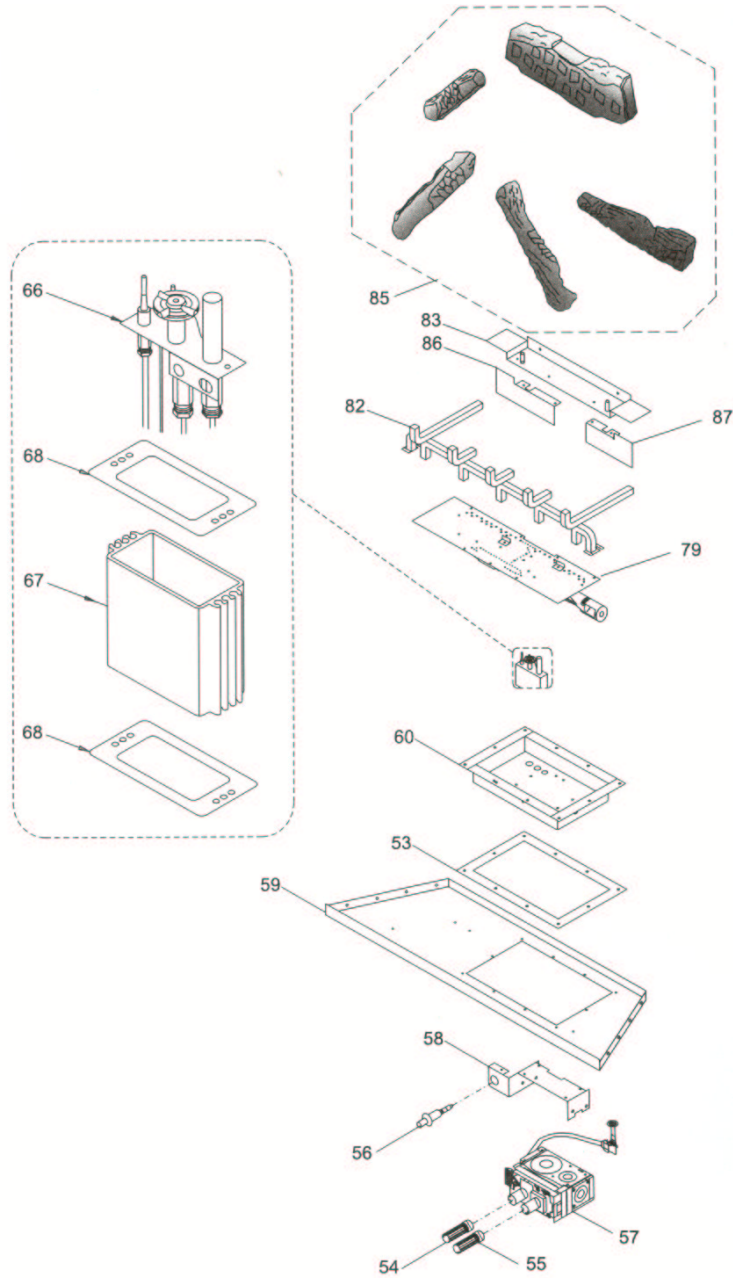

### ROMA Natural Gas/LPG (New Zealand)

Door

Part Number	Natural Gas/LPG	Black	FPI2102
----------------	-----------------	-------	---------

Item No	Part No	Description	Item No	Part No	Description
1	948-247	Door Handle	46	910-330	Fan Speed Control
2	*	Thermodisc Bracket	47	904-586	Knob - Speed Control
7	910-428	Duplex Receptacle	49	910-142	Thermodisc-Fan Auto ON/OFF
8	910-429	Box - Receptacle	50	904-713	U-Clip at Louvre
9	910-430	Cover - Receptacle		432-967	Burner On/Off Switch Assy
10	904-687	Clamp Connector	63	910-241	Switch - Burner On/Off
13	948-045	#12 Jack Chain		910-887	Wire Harness - Valve to Burner
14	948-115	Door Extension Spring		946-556	Optional Heat Wave Duct Kit
16	*	Thermodisc Top	89	946-004	Junction Box
17	*	Thermodisc Box Base	90	946-000	Round Duct Adaptor
19	430-129	Receptacle Box Mount	91	946-002	Round to Oval Adaptor
20	430-031	Top Nailing Strip	92	946-001	Oval Duct Adaptor
21	430-032	Side Nailing Strip	93	946-007	Angle Bracket
22	430-010	Firebox Baffle	94	946-517/P	Fan Assembly - Heat Wave Option
23	430-001	Top Standoff	95	946-006	Grill Plate - White
24	510-010	Standoff - Side/Back	96	946-005/01	Wall Adaptor Plate - White
26	*	Louvre Hold Down	97	910-417	Knob - White
27	*	Outer Flue Collar	98	910-366	Switch Cover Plate - White
28	*	Inner Flue Collar Assy	99	910-412	Fan Speed Controller
30	*	Gasket - Flue Collar	100	910-367	Box - Plastic Switch Receptacle
31	*	Flue Mounting Plate	102	946-010	Flexible Air Duct
	430-928	Brick Panel Set (Optional)		946-038	Insulation 6" dia. x 24"
33	902-033	Brick Panel - Rear	104	690-022	Cover Plate
34	902-034	Brick Panel - Left Side		510-994	Dura-Vent Adaptor
35	902-035	Brick Panel- Right Side		918-063	Manual
36	902-032	Brick Panel- Top		431-969	Conversion Kit - NG to LP
37	430-056	Brick Clip - Top			
38	430-057	Brick Clip - Bottom			
	432-917	Fan Assembly Optional			
42	910-169/P	Fan Motor			
	432-966	Fan Switch Assy			* Not available as a replacement part.
43	910-714	Power Cord			