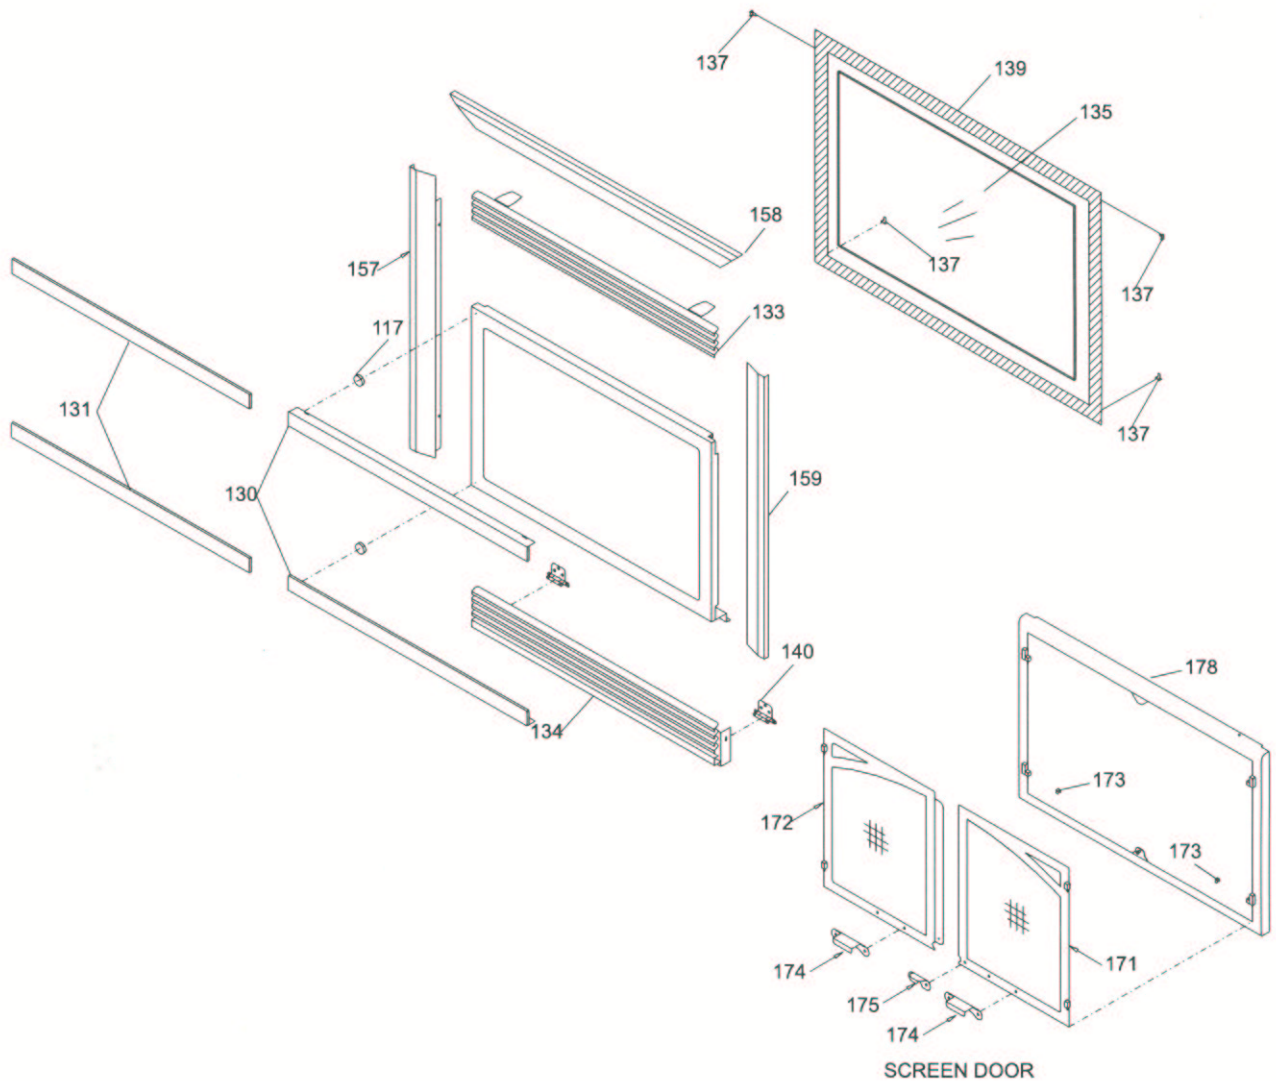

Item No	Part No	Description	Item No	Part No	Description
117	904-196	Magnet - 1" round	140	948-042	Spring Hinge - Black
130	430-924	Flush Glass Trim (set) - Gold (Option)	430-940		Finishing Trim (Set) - Black (Option)
131	430-926	Flush Glass Trim (set) - Brass (Option)	430-942		Finishing Trim (Set) - Brass (Option)
	430-947	Flush Glass Trim (set) - Brushed Steel (Option)	157	*	Finishing Trim Left
	430-918	Flush Louvres (set) - Gold/Black (Option)	158	*	Finishing Trim Top
	430-920	Flush Louvres (set) - Brass/Black (Option)	159	*	Finishing Trim Right
	430-922	Flush Louvres (set) - Black (Option)	431-943		Double Screen Door Complete (Option)
	430-923	Flush Louvres (set) - Black/Steel (Option)	171	*	Door Frame Left Assembly
133	*	Flush Louvre Assy - Top	172	*	Door Frame Right Assembly
134	*	Flush Louvre Assy - Bottom	173	904-712	U-Clip for Frame
	430-538	Flush Door Assembly Complete	174	430-133	Door Handle
135	940-088/P	Glass (Flush)	175	511-084	Door Latch
137	904-691	U-Clip	178	*	Door Support Frame Assembly
139	936-155	Glass Gasket (Tadpole)	904-715		Pushnut Fastener 3/16" Screw - #8 x 1/2"
			*		* Not available as a replacement part.