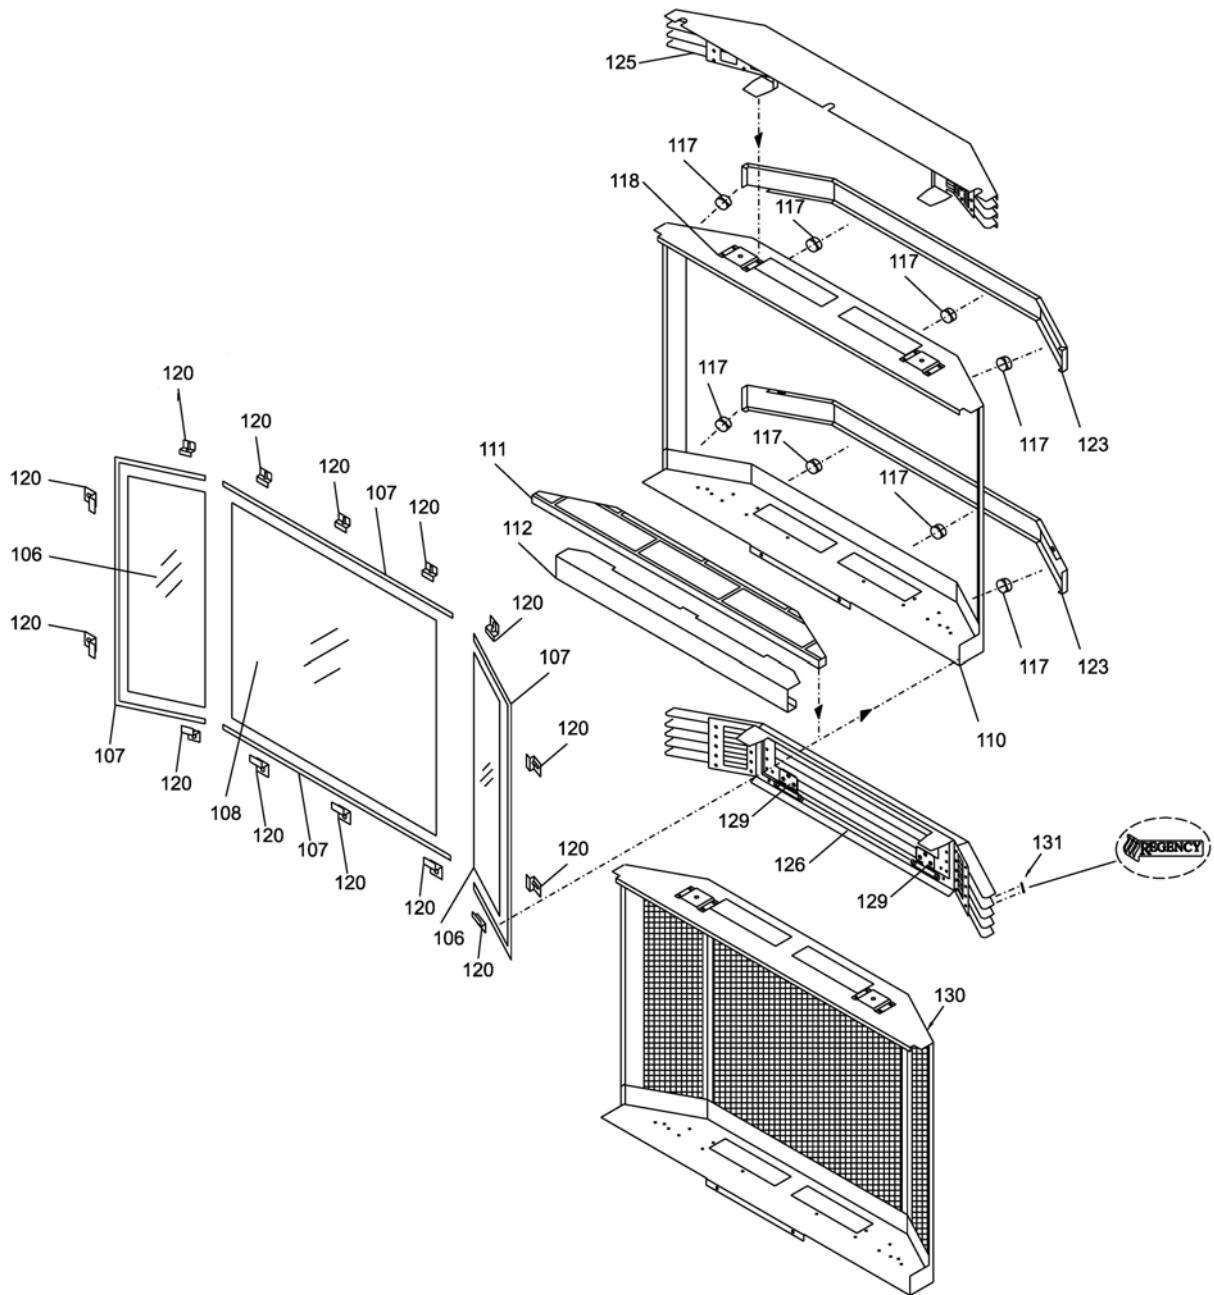

Item No	Part No	Description	Item No	Part No	Description
	430-930	Bay Front Complete			
106	940-079/P	Side Glass	123	*	Bay Door Trim (each) - Black
107	936-243	Glass Gasket		430-932	Bay Louvres (set) - Gold / Black
108	940-078/P	Centre Glass		430-934	Bay Louvres (set) - Brass / Black
110	*	Bay Door Frame		430-936	Bay Louvres (set) - Black
111	902-322	Bay Brick Panel - Standard		430-937	Bay Louvres (set) - Steel / Black
	432-905	Bay Brick Panel - Standard Brown	125	*	Bay Louvre Assy-Top
	432-906	Bay Brick Panel - Standard Red		433-026	Bay Door Deflector
112	*	Bay Brick Panel Spacer	126	*	Bay Louvre Assy - Bottom
117	904-196	Magnet (1" round)	129	948-042	Hinge
118	*	Louvre Hold Down	130	432-960	Bay Front Screen
120	400-189	Glass Retainer	131	948-217	Masport Logo Plate
	432-956	Bay Door Trim (set) - Gold			
	432-954	Bay Door Trim (set) - Brass			
	432-958	Bay Door Trim (set) - Brushed Steel			
			*		Not available as a replacement part.