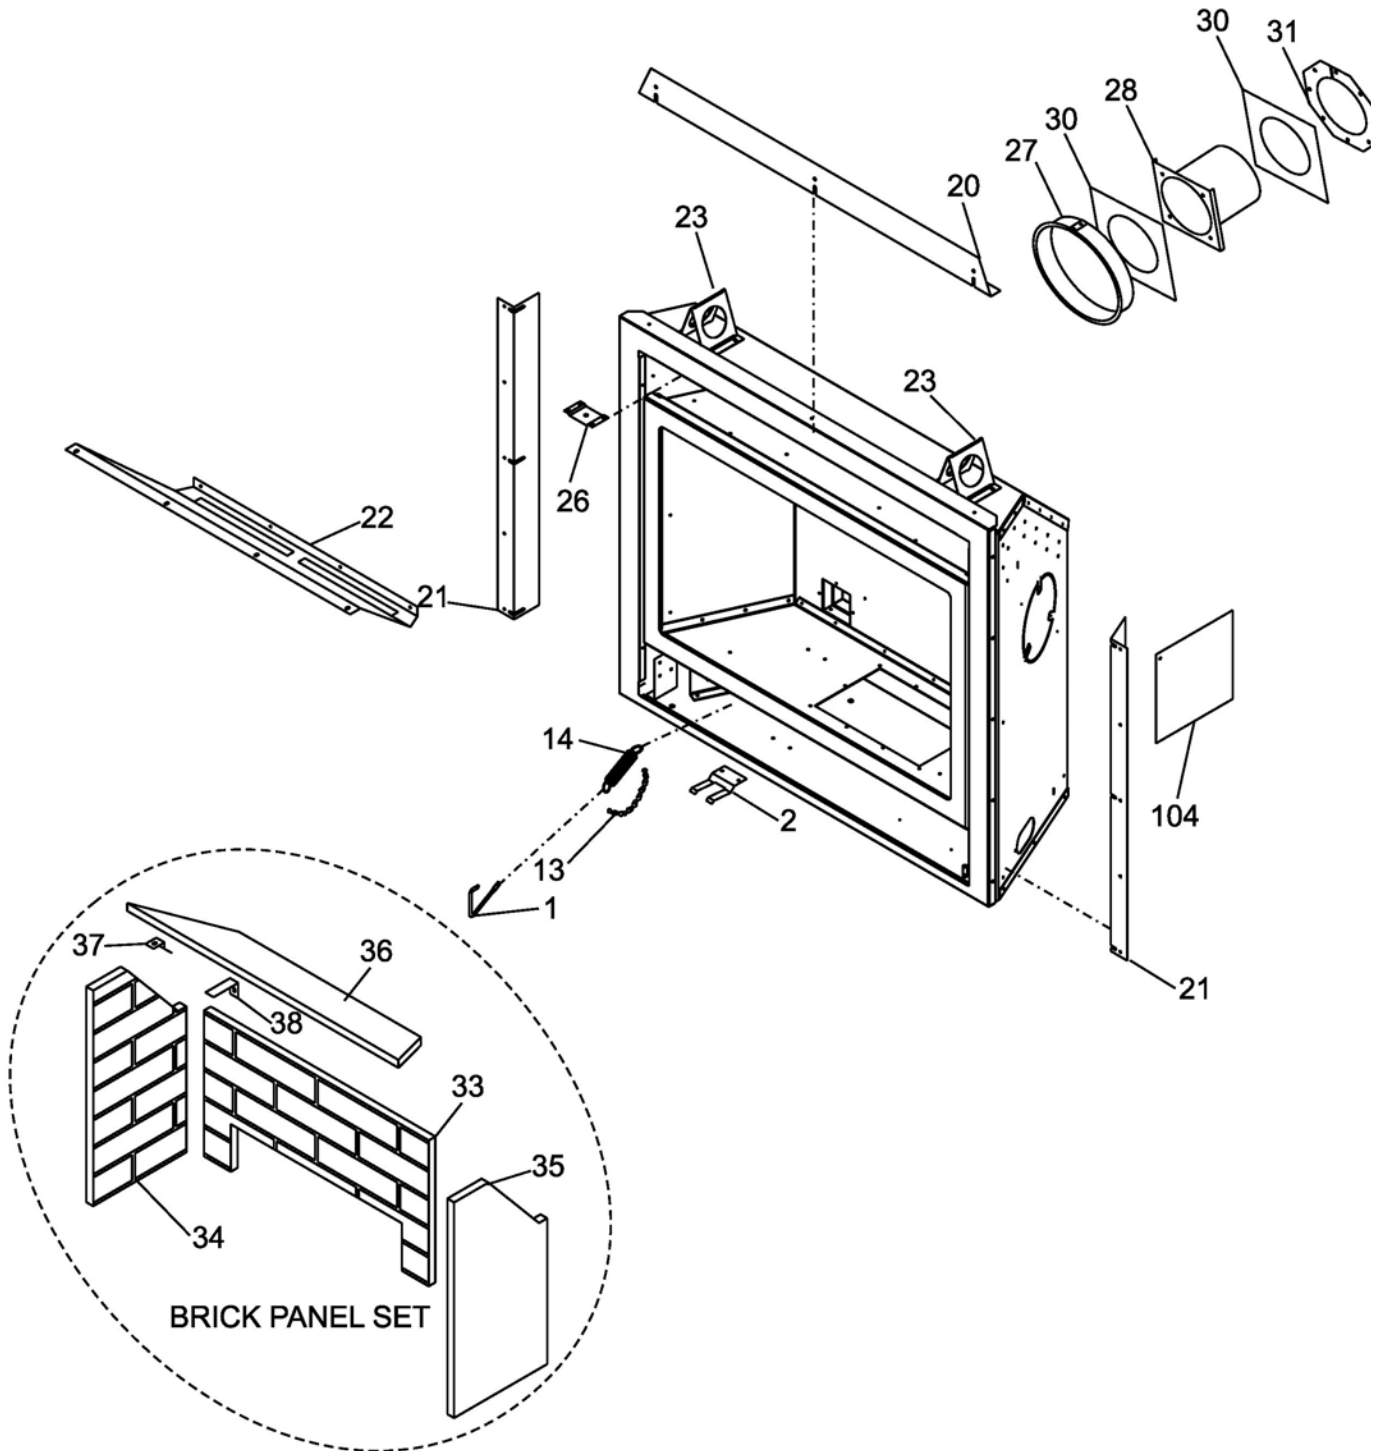

Masport®

INBUILT GAS FIRES

ROMA ECS

			NZ	AUST
Part Numbers	Roma ECS	Natural Gas/LPG	PG33NG3-MN	PG33NG3-MA

Item No	Part No	Description	Item No	Part No	Description
1	948-247	Door Handle		432-904	Brick Panel Set - Herringbone Red
2	*	Thermodisc Bracket	33	*	Brick Panel - Rear
13	948-045	#12 Jack Chain	34	*	Brick Panel - Left Side
14	948-115	Door Extension Spring	35	*	Brick Panel - Right Side
20	430-031	Top Nailing Strip	36	*	Brick Panel - Top
21	430-032	Side Nailing Strip	37	430-056	Brick Clip - Top
22	433-017	Firebox Baffle	38	430-057	Brick Clip - Bottom
23	433-011F	Top Standoff		432-945	Herringbone Brick Panel Set (Optional)
24	511-044	Standoff - Side		902-359	Brick Panel - Rear
	790-091	Standoff - Rear		902-358	Brick Panel - Left Side
26	*	Louvre Hold Down		902-360	Brick Panel - Right Side
27	*	Outer Flue Collar		902-361	Brick Panel - Top
28	*	Inner Flue Collar Assembly	104	690-022F	Cover Plate
30	*	Gasket - Flue Collar		436-969	Conversion Kit - NG to LPG
31	*	Flue Mounting Plate		510-994	Dura-Flue Adaptor
	432-928	Brick Panel Set - Standard		918-329	Manual
	432-901	Brick Panel Set - Standard Brown		*	Not available as a replacement part.
	432-902	Brick Panel Set - Standard Red			
	432-903	Brick Panel Set - Herringbone Brown			

Item No	Part No	Description	Item No	Part No	Description
53	430-055	Gasket - Valve Access Plate - NG / LPG	68	W840470	Pilot Assembly Gasket
		Valve Assy - NG	79	433-525	Burner Assy - NG / LPG
		Valve Assy - LPG	82	433-024	Burner Grate Assembly - NG / LPG
59	*	Firebox Base	83	*	Rear Log Support Bracket - NG / LPG
60	*	Valve Tray	85	431-930	Log Set
66	910-915	Pilot Assembly - NG	86	430-097	Air Deflector - Left
	904-568	Orifice #44 - NG	87	433-018	Air Deflector - Right
	904-163	Orifice #54 - LPG		*	Not available as a replacement part.
	904-575	Orifice #55 - ULPG			
	936-170	Orifice Gasket			
67	*	Pilot Holder			