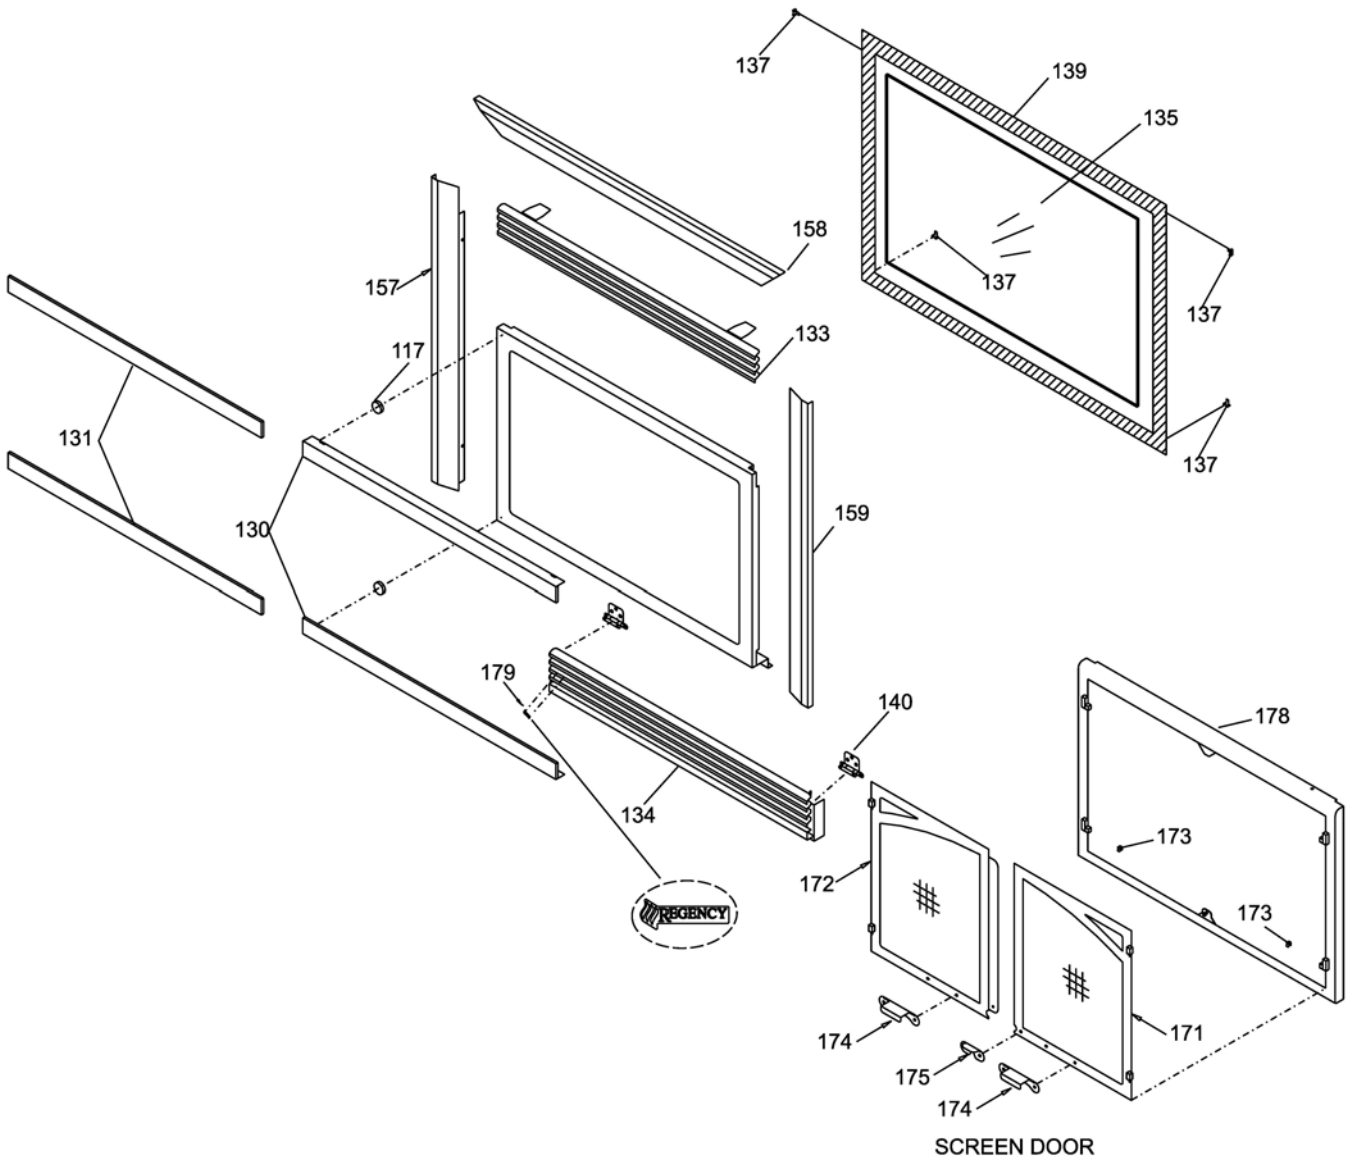

Masport®

INBUILT GAS FIRES

ROMA ECS

			NZ	AUST
Part Numbers	Roma ECS	Natural Gas/LPG	PG33NG3-MN	PG33NG3-MA

Item No	Part No	Description	Item No	Part No	Description
1	948-247	Door Handle		432-904	Brick Panel Set - Herringbone Red
2	*	Thermodisc Bracket	33	*	Brick Panel - Rear
13	948-045	#12 Jack Chain	34	*	Brick Panel - Left Side
14	948-115	Door Extension Spring	35	*	Brick Panel - Right Side
20	430-031	Top Nailing Strip	36	*	Brick Panel - Top
21	430-032	Side Nailing Strip	37	430-056	Brick Clip - Top
22	433-017	Firebox Baffle	38	430-057	Brick Clip - Bottom
23	433-011F	Top Standoff		432-945	Herringbone Brick Panel Set (Optional)
24	511-044	Standoff - Side		902-359	Brick Panel - Rear
	790-091	Standoff - Rear		902-358	Brick Panel - Left Side
26	*	Louvre Hold Down		902-360	Brick Panel - Right Side
27	*	Outer Flue Collar		902-361	Brick Panel - Top
28	*	Inner Flue Collar Assembly	104	690-022F	Cover Plate
30	*	Gasket - Flue Collar		436-969	Conversion Kit - NG to LPG
31	*	Flue Mounting Plate		510-994	Dura-Flue Adaptor
	432-928	Brick Panel Set - Standard		918-329	Manual
	432-901	Brick Panel Set - Standard Brown		*	Not available as a replacement part.
	432-902	Brick Panel Set - Standard Red			
	432-903	Brick Panel Set - Herringbone Brown			

Item No	Part No	Description	Item No	Part No	Description
53	430-055	Gasket - Valve Access Plate - NG / LPG	68	W840470	Pilot Assembly Gasket
		Valve Assy - NG	79	433-525	Burner Assy - NG / LPG
		Valve Assy - LPG	82	433-024	Burner Grate Assembly - NG / LPG
59	*	Firebox Base	83	*	Rear Log Support Bracket - NG / LPG
60	*	Valve Tray	85	431-930	Log Set
66	910-915	Pilot Assembly - NG	86	430-097	Air Deflector - Left
	904-568	Orifice #44 - NG	87	433-018	Air Deflector - Right
	904-163	Orifice #54 - LPG		*	Not available as a replacement part.
	904-575	Orifice #55 - ULPG			
	936-170	Orifice Gasket			
67	*	Pilot Holder			