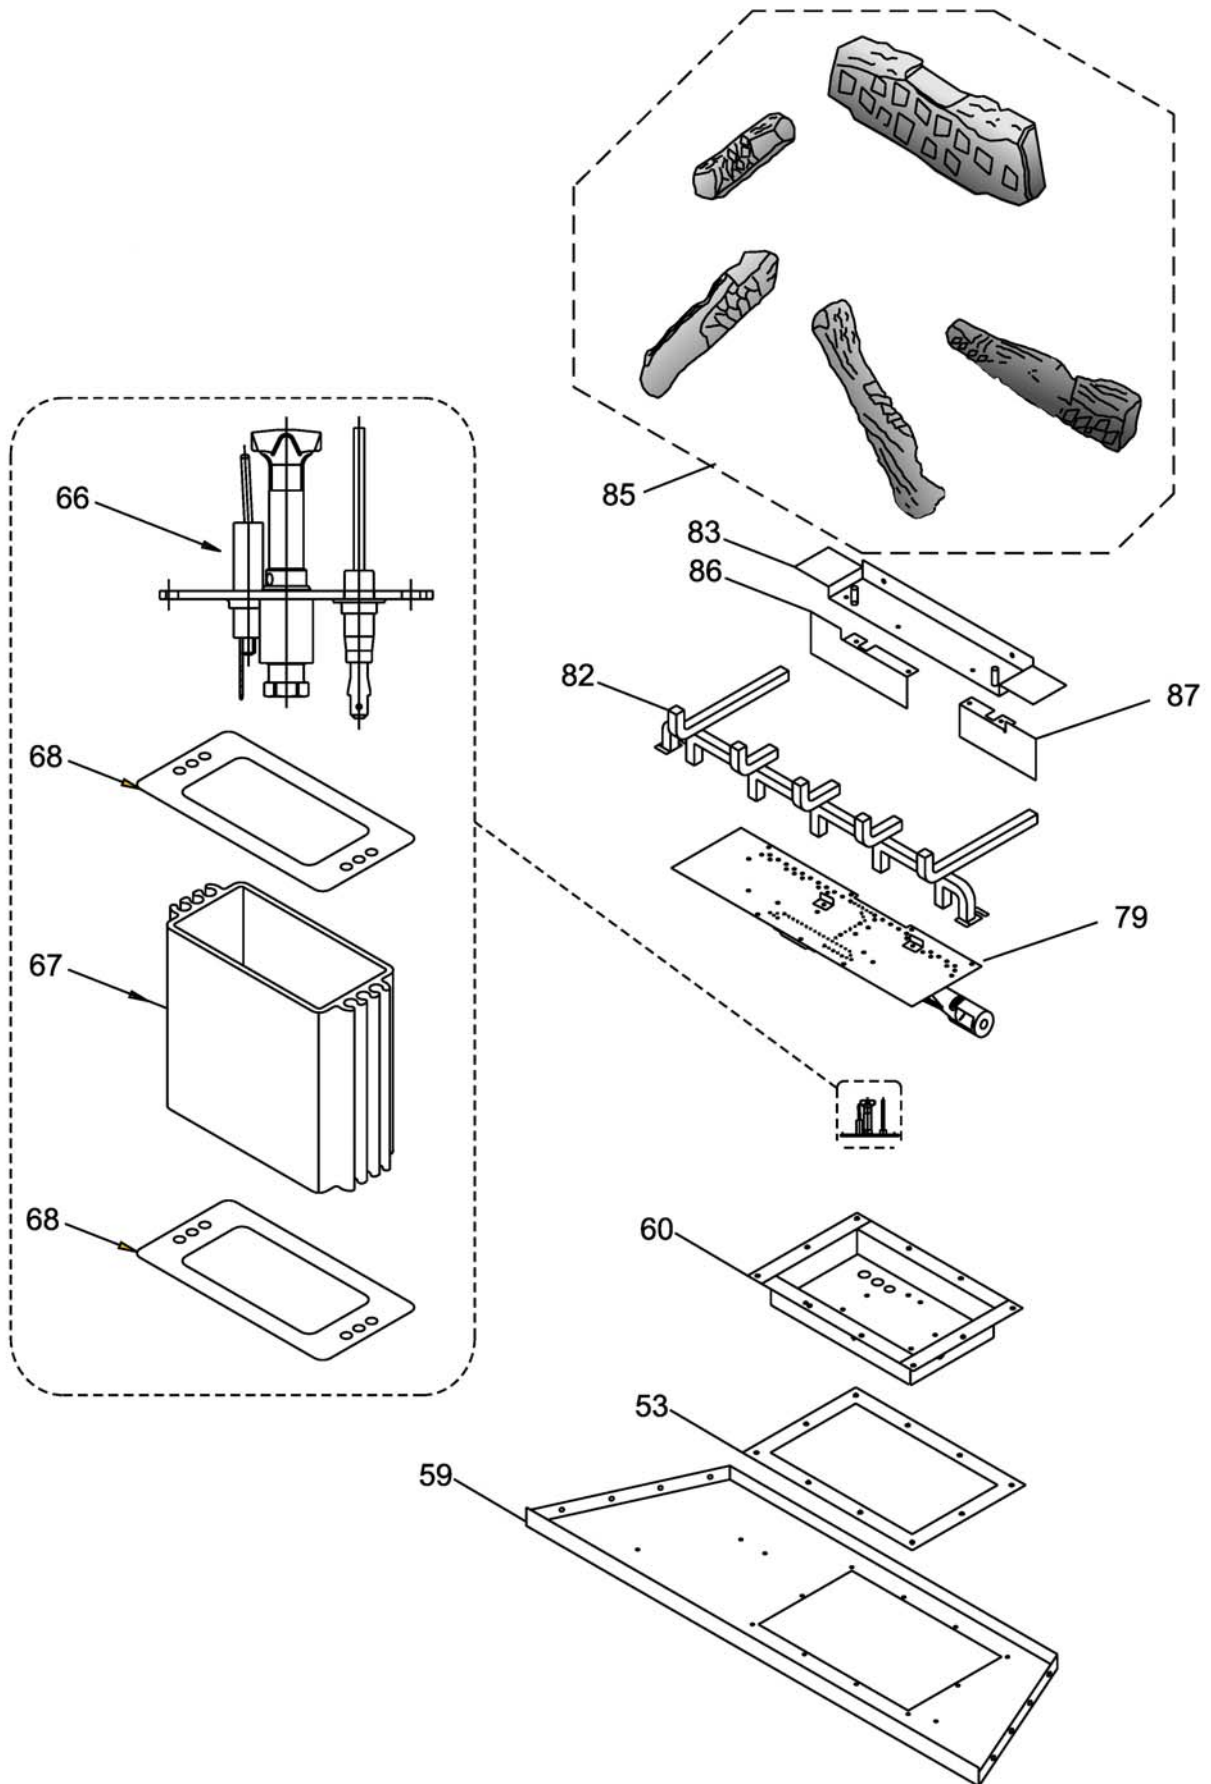

Masport®

INBUILT GAS FIRES

ROMA ECS

			NZ	AUST
Part Numbers	Roma ECS	Natural Gas/LPG	PG33NG3-MN	PG33NG3-MA

Item No	Part No	Description	Item No	Part No	Description
1	948-247	Door Handle		432-904	Brick Panel Set - Herringbone Red
2	*	Thermodisc Bracket	33	*	Brick Panel - Rear
13	948-045	#12 Jack Chain	34	*	Brick Panel - Left Side
14	948-115	Door Extension Spring	35	*	Brick Panel - Right Side
20	430-031	Top Nailing Strip	36	*	Brick Panel - Top
21	430-032	Side Nailing Strip	37	430-056	Brick Clip - Top
22	433-017	Firebox Baffle	38	430-057	Brick Clip - Bottom
23	433-011F	Top Standoff		432-945	Herringbone Brick Panel Set (Optional)
24	511-044	Standoff - Side		902-359	Brick Panel - Rear
	790-091	Standoff - Rear		902-358	Brick Panel - Left Side
26	*	Louvre Hold Down		902-360	Brick Panel - Right Side
27	*	Outer Flue Collar		902-361	Brick Panel - Top
28	*	Inner Flue Collar Assembly	104	690-022F	Cover Plate
30	*	Gasket - Flue Collar		436-969	Conversion Kit - NG to LPG
31	*	Flue Mounting Plate		510-994	Dura-Flue Adaptor
	432-928	Brick Panel Set - Standard		918-329	Manual
	432-901	Brick Panel Set - Standard Brown		*	Not available as a replacement part.
	432-902	Brick Panel Set - Standard Red			
	432-903	Brick Panel Set - Herringbone Brown			

Item No	Part No	Description	Item No	Part No	Description
53	430-055	Gasket - Valve Access Plate - NG / LPG	68	W840470	Pilot Assembly Gasket
		Valve Assy - NG	79	433-525	Burner Assy - NG / LPG
		Valve Assy - LPG	82	433-024	Burner Grate Assembly - NG / LPG
59	*	Firebox Base	83	*	Rear Log Support Bracket - NG / LPG
60	*	Valve Tray	85	431-930	Log Set
66	910-915	Pilot Assembly - NG	86	430-097	Air Deflector - Left
	904-568	Orifice #44 - NG	87	433-018	Air Deflector - Right
	904-163	Orifice #54 - LPG		*	Not available as a replacement part.
	904-575	Orifice #55 - ULPG			
	936-170	Orifice Gasket			
67	*	Pilot Holder			