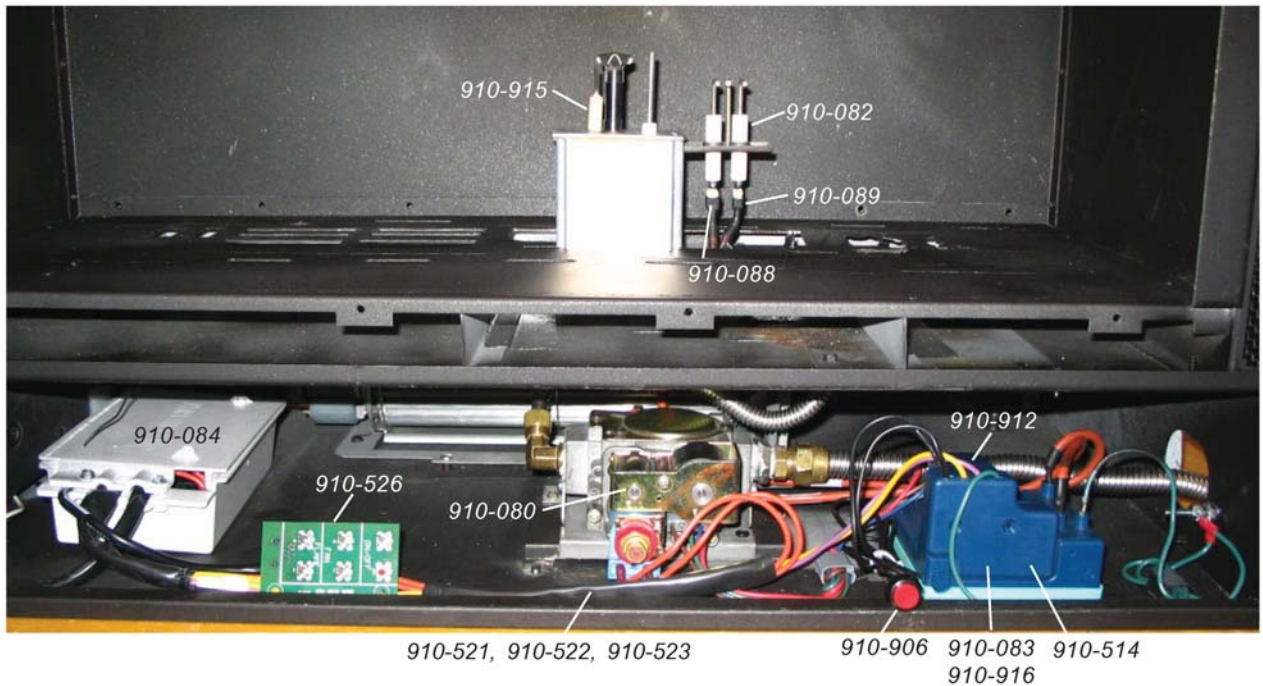

ELECTRONIC COMPONENTS FOR GENEVA'S (FG37, FG38, FG39) ROMA (PG33), GRANADA/CALAIS (PG36), NEWPORT (PG121), NEWPORT PIER (PG131) HAMPTON (HG35)

	FG37	FG38	FG39	PG33	PG36	HG35	PG121/PG131
910-909 Fan Resistor	✓	✓	✓	✓	✓	✓	✓
910-915 Intermittent Pilot	✓	N/A	✓	✓	✓	✓	✓
910-082 Direct Spark Ignitor	N/A	✓	N/A	N/A	N/A	N/A	N/A
910-089 Flame Cable	✓	✓	✓	✓	✓	✓	✓
910-088 Spark Cable	✓	✓	✓	✓	✓	✓	✓
910-084 Control Box	✓	✓	✓	✓	✓	✓	✓
910-527 & 910528	✓	✓	✓	N/A	N/A	✓	N/A
910-080 Valve	✓	✓	✓	✓	✓	✓	✓
910-521 Control Box Cable (1) 910-522 Control Box Cable (2) 910-523 Control Box Cable (3)	✓ (2)	✓ N/A*	✓ (2)	✓ (2)	✓ (1)	✓ (2)	✓ (3)
910-912 Ignition Module to Valve Cable	N/A	N/A	N/A	✓	✓	✓	✓
791412 Reset Switch	✓	N/A	✓	✓	✓	✓	✓
910-083 Ignition Module (1) 910-022 Ignition Module (2)	✓ (2)	✓ (1)	✓ (2)	✓ (2)	✓ (2)	✓ (2)	✓ (2)
910-514 Jumper	✓	N/A	✓	✓	✓	✓	✓

* Note: The Control Box Cable wires for the FG38 come separately: 910-502, 910-505, 910-506, 910-507, 910-509