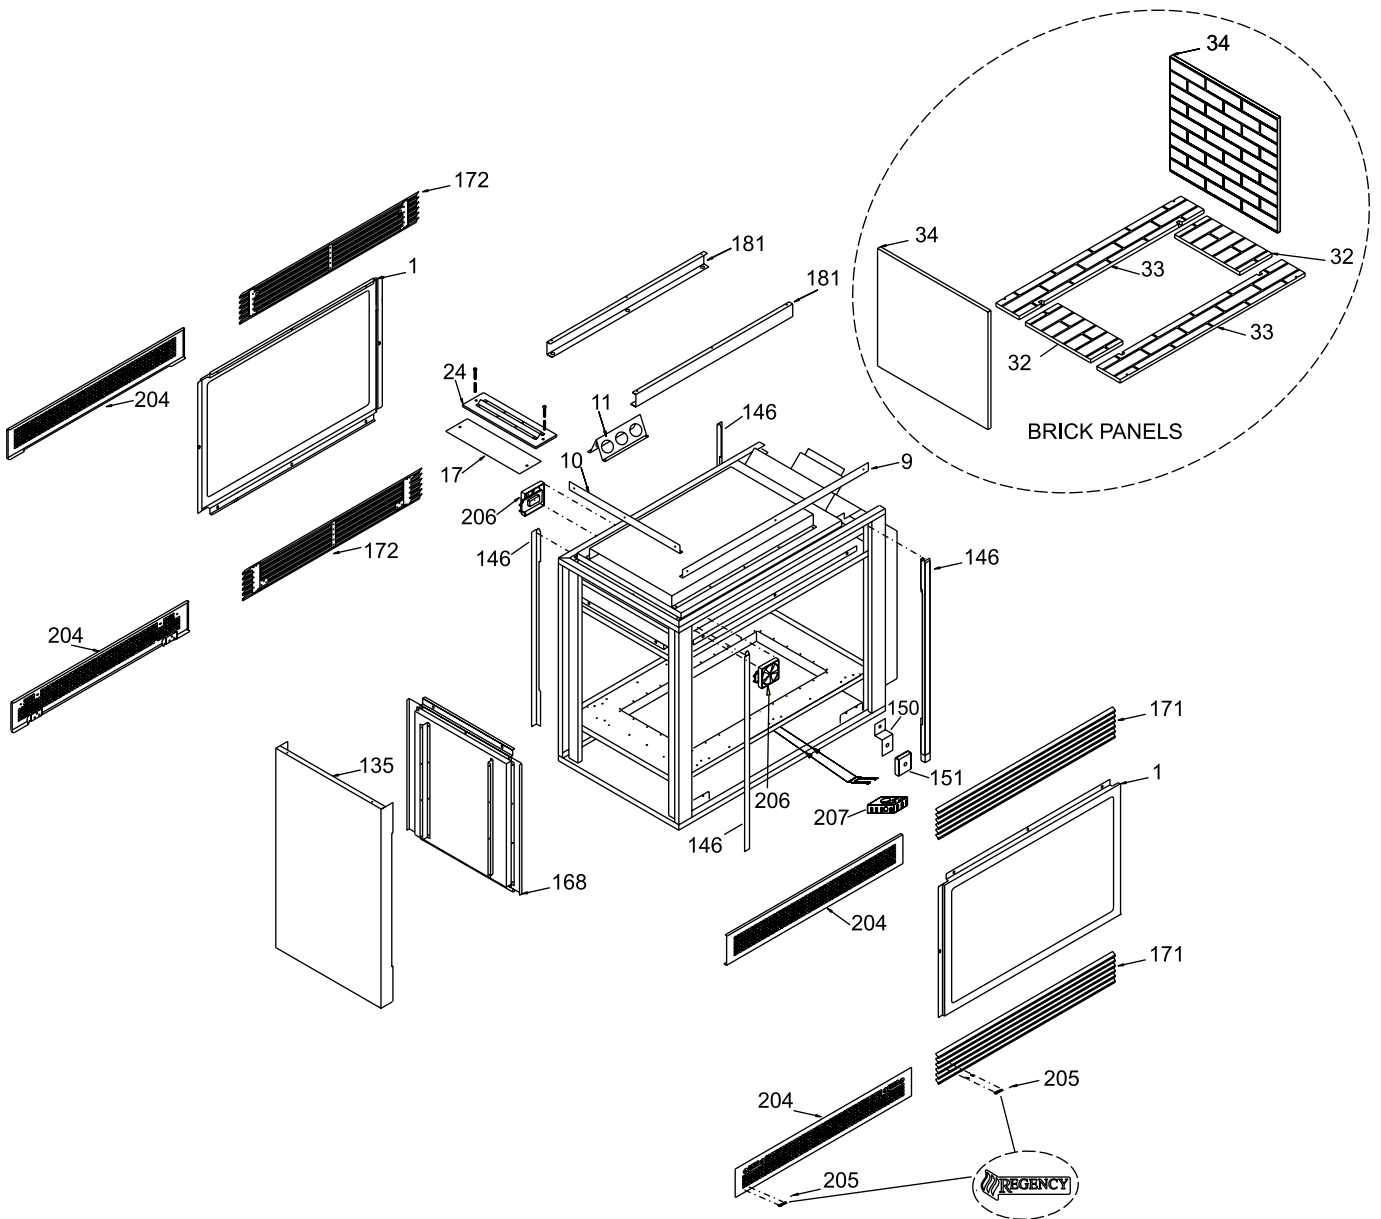

Masport®

INBUILT GAS FIRES

NEWPORT (P121)

			NZ	AUST
Part Numbers	Newport	Natural Gas	FPI2170	P121NG-MA
	Newport	L.P.G	FPI2171	P121NG-MA

Item No	Part No	Description	Item No	Part No	Description
1	360-528	Door Assy Front - Tempered	171	360-920	Louver Front - Black (set)
	360-946	Door Assy Front - Ceramic (Optional)		360-957	Louver Front - Black/Gold (set)
2	360-529/P	Door Assy Side - Tempered		360-959	Louver Front - Black/Steel (set)
	360-948	Door Assy Side - Ceramic (Optional)		360-960	Louver Front - Black/Brass (set)
9	360-046	Nailing Strip - Top - Front	181	*	Extension Trim - See Thru
10	360-047	Nailing Strip - Top - Side	204	360-961	Dec. Grill Front - Black (set)
11	430-001	Standoff - Top	205	948-217	Masport Logo Plate
17	360-086	Gasket - Relief Door	206	910-172	Fan Axial 240V
24	*	Relief Door Assembly	207	910-142	Thermodisc
32	902-296	Brick Panel - Base - Front		918-180	Manual
33	902-297	Brick Panel - Base - Side			NOT ILLUSTRATED
34	902-298	Brick Panel - Side		360-919	Blower Fan Kit
135	360-069	Heat Shield - Side		586261	Paint-Touch Up - Metallic Black
146	360-035	Finishing Trim		*	Not available as a replacement part.
150	360-123	Magnet Bracket - Front			
151	904-258	Magnet			
168	360-068	Door Cover Assembly - Side			