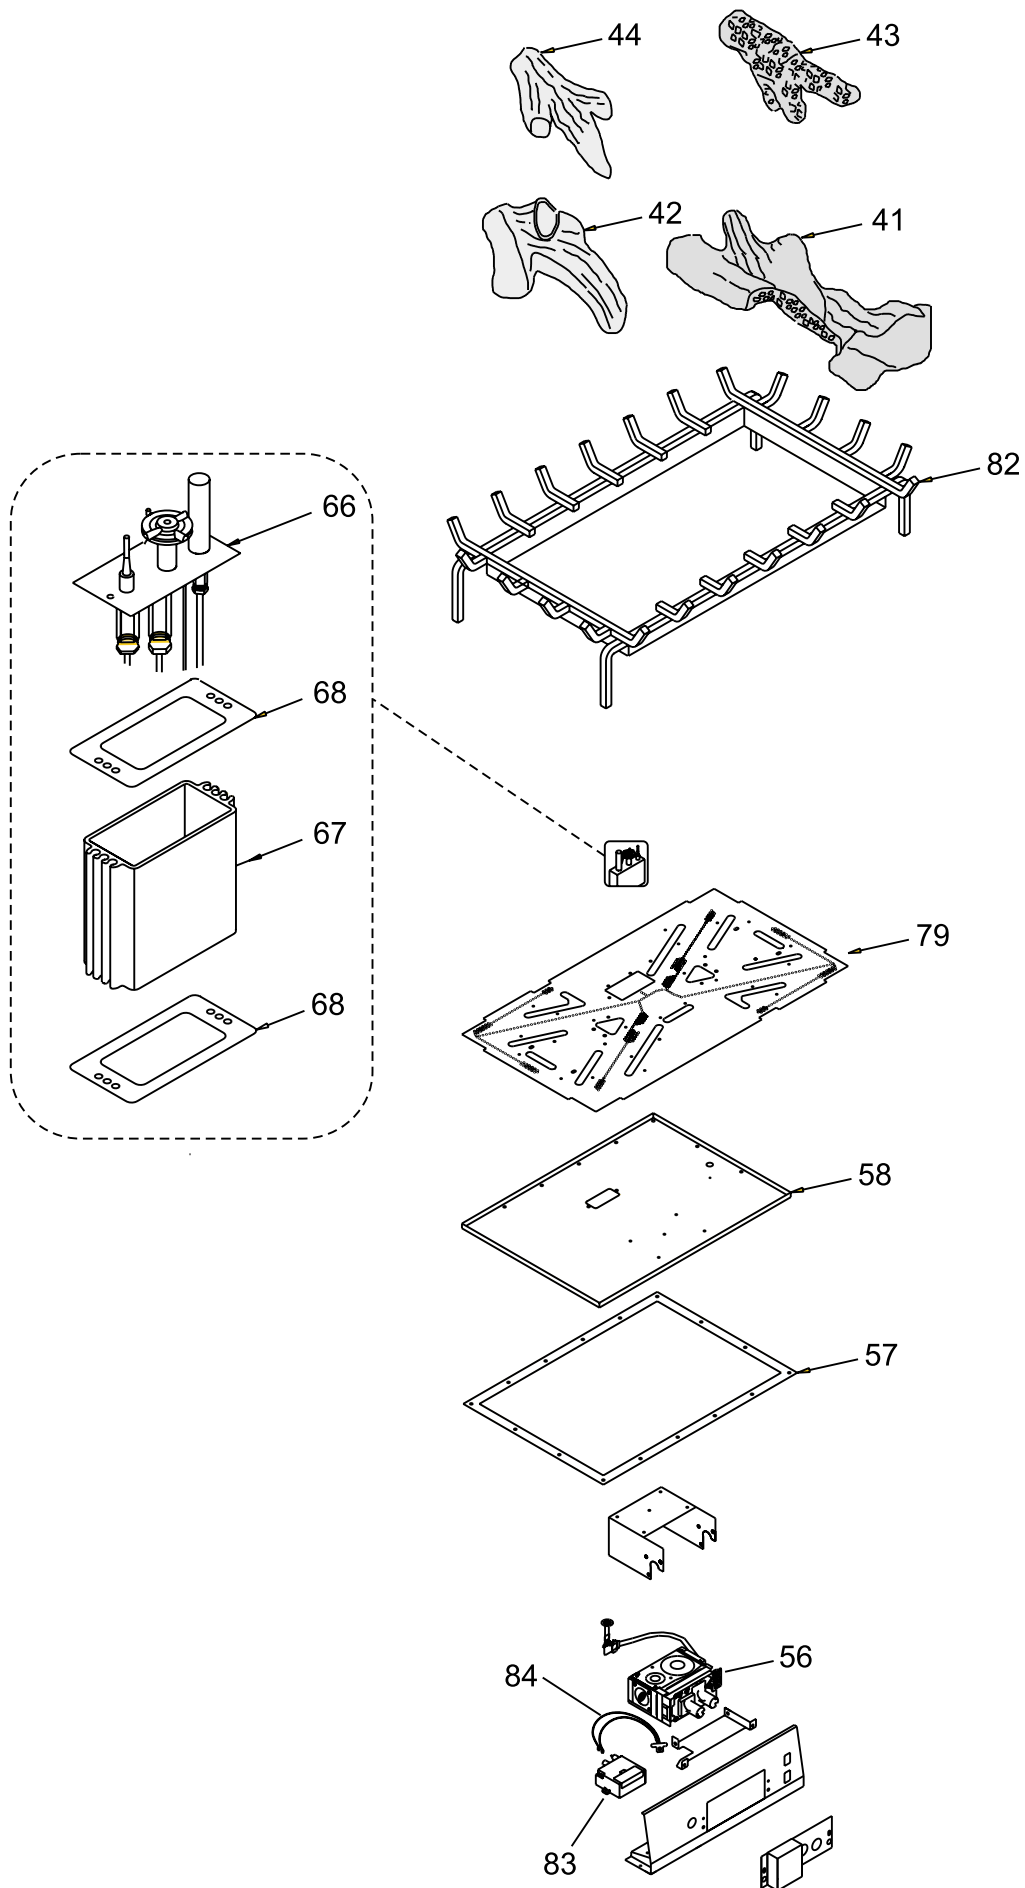

Item No	Part No	Description	Item No	Part No	Description
	360-930	Log Set			Pilot
41	902-326	Front Right Log			
42	902-327	Front Left Log	910-037		Pilot Orifice #30 - LPG
43	902-239	Middle Left Log	910-036**		Pilot Orifice # 51 - Natural Gas
44	902-329	Middle Right Log	910-341		Thermopile
			910-386		Thermocouple
56	910-378	Valve S.I.T. - Natural Gas	910-030		Ceramic Ignition & Wire
	910-380	Valve S.I.T. - LPG			Burner Orifices/Tubing
57	360-090	Gasket - Valve Tray			
58	*	Valve Tray	904-690**		Burner Orifice #31 - Natural Gas
66	910-038	Pilot Assembly - Natural Gas	904-641		Burner Orifice #50 - LPG
	910-039	Pilot Assembly - LPG	936-170		Orifice Gasket
67	*	Pilot Holder			Miscellaneous
68	W840470	Pilot Assembly Gasket			
79	360-525	Burner Assembly	902-154		Lava
82	360-027	Grate Assembly	730-969		Conversion Kit - LPG
	936-170	Orifice Gasket			
83	910-073	Spark Generator Battery Holder			*
84	910-074	Spark Generator Switch c/w Wire			Not available as a replacement part
		NOT ILLUSTRATED			**
		Regulators			Use these item to convert fire from LPG to Natural Gas
	910-018	Regulator - LPG - S.I.T.			
	591617**	Regulator - Natural Gas - S.I.T.			