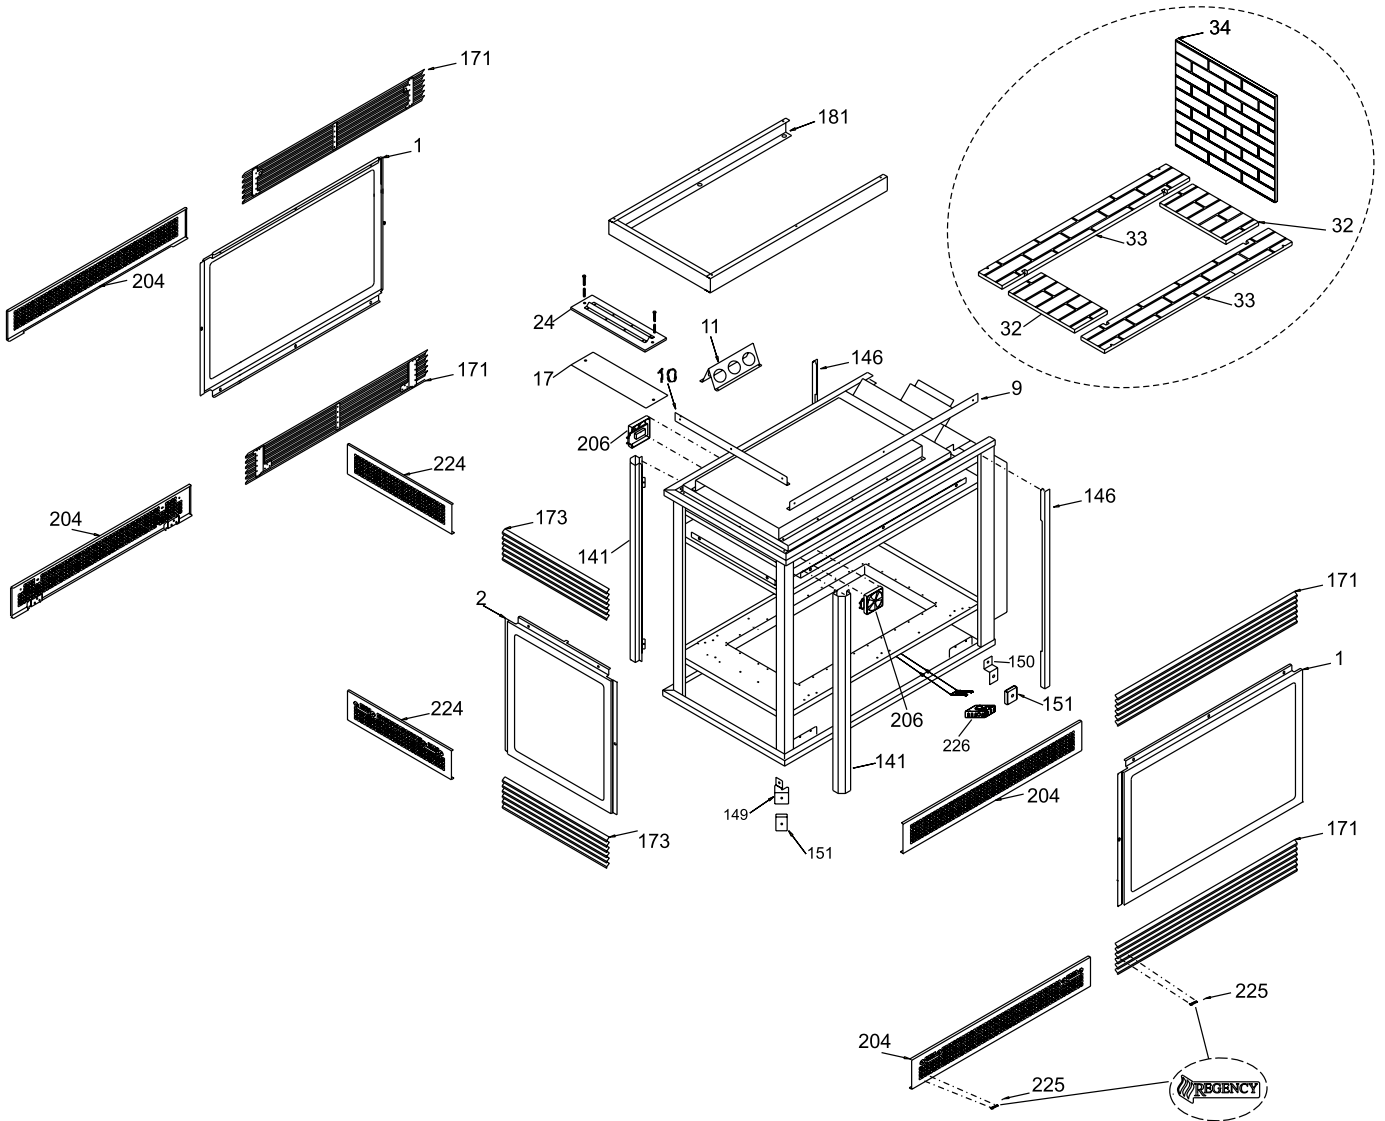

Masport®

INBUILT GAS FIRES

NEWPORT PIER (P131)

		NZ	AUST	
Part Numbers	Newport Pier	Natural Gas	FPI2172	P131NG-MA
	Newport Pier	L.P.G	FPI2173	P131NG-MA

Item No	Part No	Description	Item No	Part No	Description
1	360-528	Door Assy Front - Tempered		360-960	Louver Front - Black/Brass (set)
	360-946	Door Assy Front - Ceramic (Optional)	173	360-932	Louver Side - Black (set)
2	360-529	Door Assy Side - Tempered		360-934	Louver Side - Black/Gold (set)
	360-948	Door Assy Side - Ceramic (Optional)		360-936	Louver Side - Black/Steel (set)
9	360-046	Nailing Strip - Top - Front		360-938	Louver Side - Black/Brass (set)
10	360-047	Nailing Strip - Top - Side	181	*	Extension Trim - Pier
11	430-001	Standoff - Top	204	360-961	Dec. Grill Front - Black (set)
17	360-086	Gasket - Relief Door	206	910-172	Fan Axial 240V
24	*	Relief Door Assembly	224	360-942	Dec. Grill Side - Black (set)
32	902-296	Brick Panel - Base - Side	225	948-217	Masport Logo Plate
33	902-297	Brick Panel - Base - Front	226	910-142	Thermodisc
34	902-298	Brick Panel - Side		918-180	Manual
141	360-031	Column Finishing Trim			NOT ILLUSTRATED
146	360-035	Finishing Trim		360-919	Blower Fan Kit
149	360-122	Magnet Bracket - Corner		586261	Paint-Touch Up - Metallic Black
150	360-123	Magnet Bracket - Front			
151	904-258	Magnet		*	Not available as a replacement part.
171	360-957	Louver Front - Black (set)			
	360-958	Louver Front - Black/Gold (set)			
	360-959	Louver Front - Black/Steel (set)			