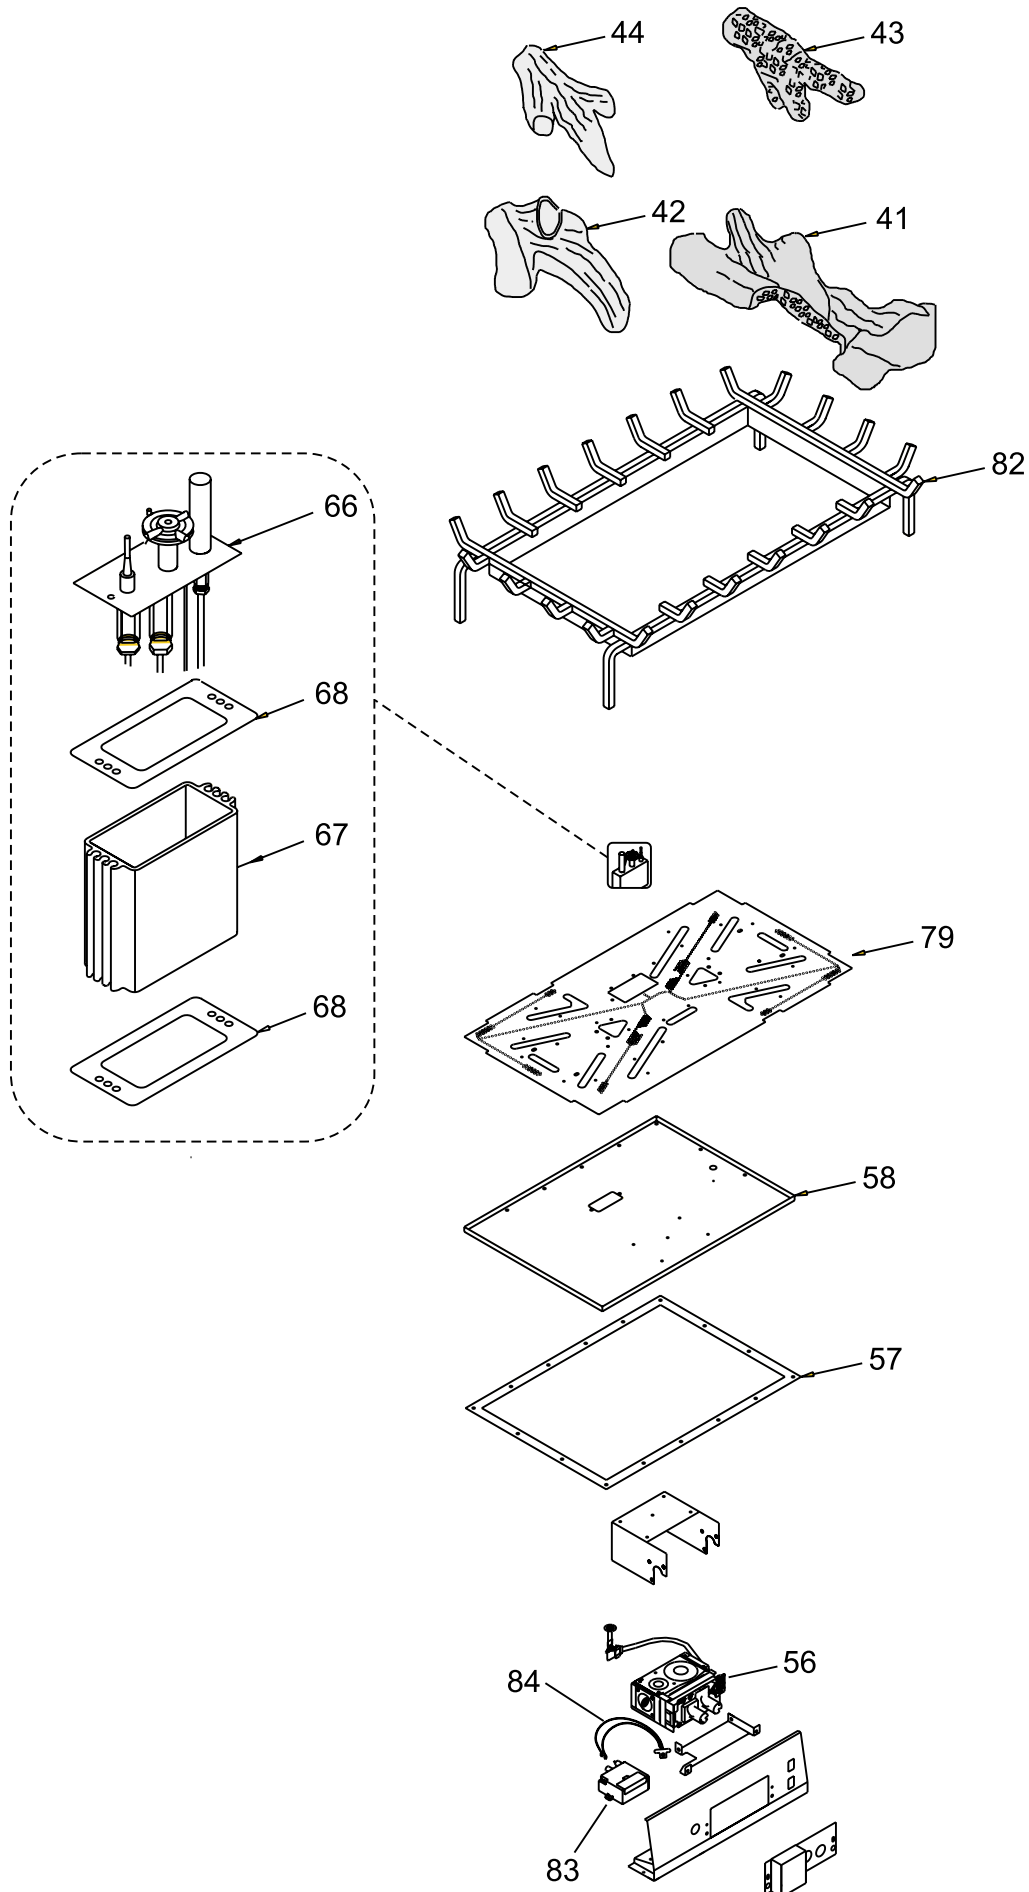

Item No	Part No	Description	Item No	Part No	Description
	360-930	Log Set			Pilot
41	902-326	Front Right Log			
42	902-327	Front Left Log	910-037		Pilot Orifice #30 - LPG
43	902-239	Middle Left Log	904-036**		Pilot Orifice # 51 - Natural Gas
44	902-329	Middle Right Log	910-341		Thermopile
56	910-378	Valve S.I.T. - Natural Gas	910-386		Thermocouple
	910-380	Valve S.I.T. - LPG	910-030		Ceramic Ignition & Wire
57	360-090	Gasket - Valve Tray			Burner Orifices/Tubing
58	*	Valve Tray			
66	910-038	Pilot Assembly - Natural Gas	904-690**		Burner Orifice #31 - Natural Gas
	910-039	Pilot Assembly - LPG	904-641		Burner Orifice #50 - LPG
67	*	Pilot Holder	936-170		Orifice Gasket
68	W840470	Pilot Assembly Gasket			Miscellaneous
79	360-525	Burner Assembly	902-154		Lava
82	360-027	Grate Assembly	730-969		Conversion Kit - LPG
83	910-073	Spark Generator Battery Holder	*		Not available as a replacement part
84	910-074	Spark Generator Switch c/w Wire	**		Use these item to convert fire from LPG to Natural Gas
		NOT ILLUSTRATED			
		Regulators			
	910-018	Regulator - LPG - S.I.T.			
	591617**	Regulator - Natural Gas - S.I.T.			