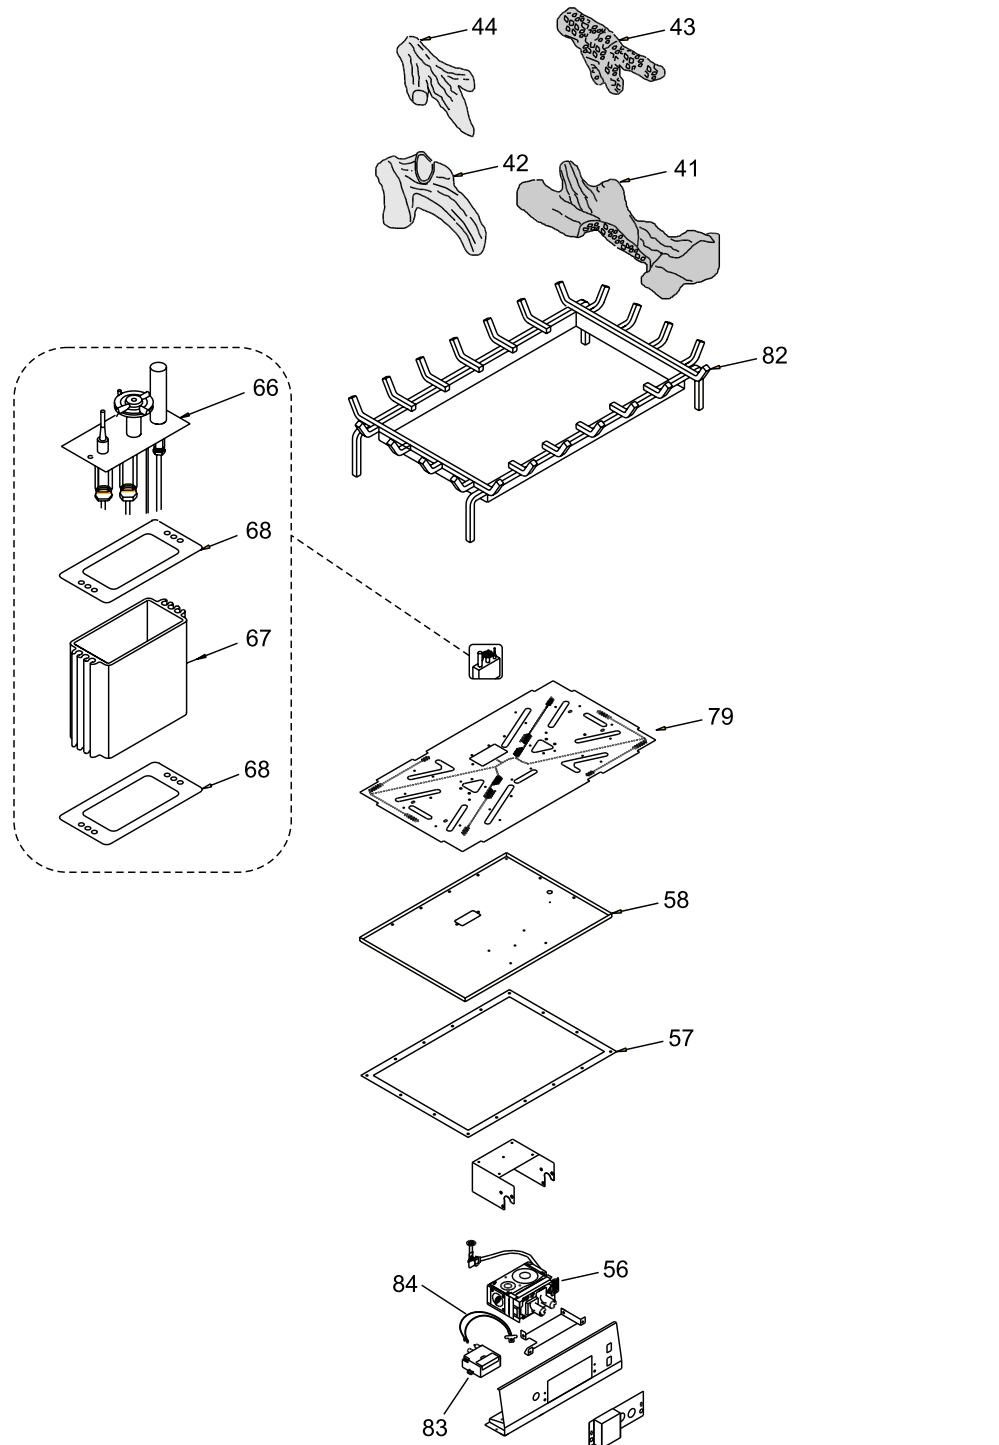

When ordering PLEASE QUOTE PART NUMBER & Description, NOT Illustration No.
Determine right or left hand side from standing in viewing position

Item No	Part No	Description	Item No	Part No	Description
	360-930	Log Set	68	W840470	Pilot Assembly Gasket
41	904-326	Front Right Log	69	910-190	Piezo Ignitor and Nut
42	904-327	Front Left Log	79	360-525	Burner Assembly
43	904-328	Middle Left Log	82	360-027	Grate Assembly
44	904-329	Middle Right Log		904-690	Orifice #31 - NG
	360-574/P	Valve Assembly		936-170	Orifice Gasket
56	360-378/P	Valve S.I.T. - NG	83	910-073	Spark Generator Battery Holder
57	360-090	Gasket - Valve Tray	84	910-074	Spark Generator Switch c/w Wire
58	*	Valve Tray		*	Not available as a replacement part.
66	910-038	Pilot Assembly - NG			
67	*	Pilot Holder			