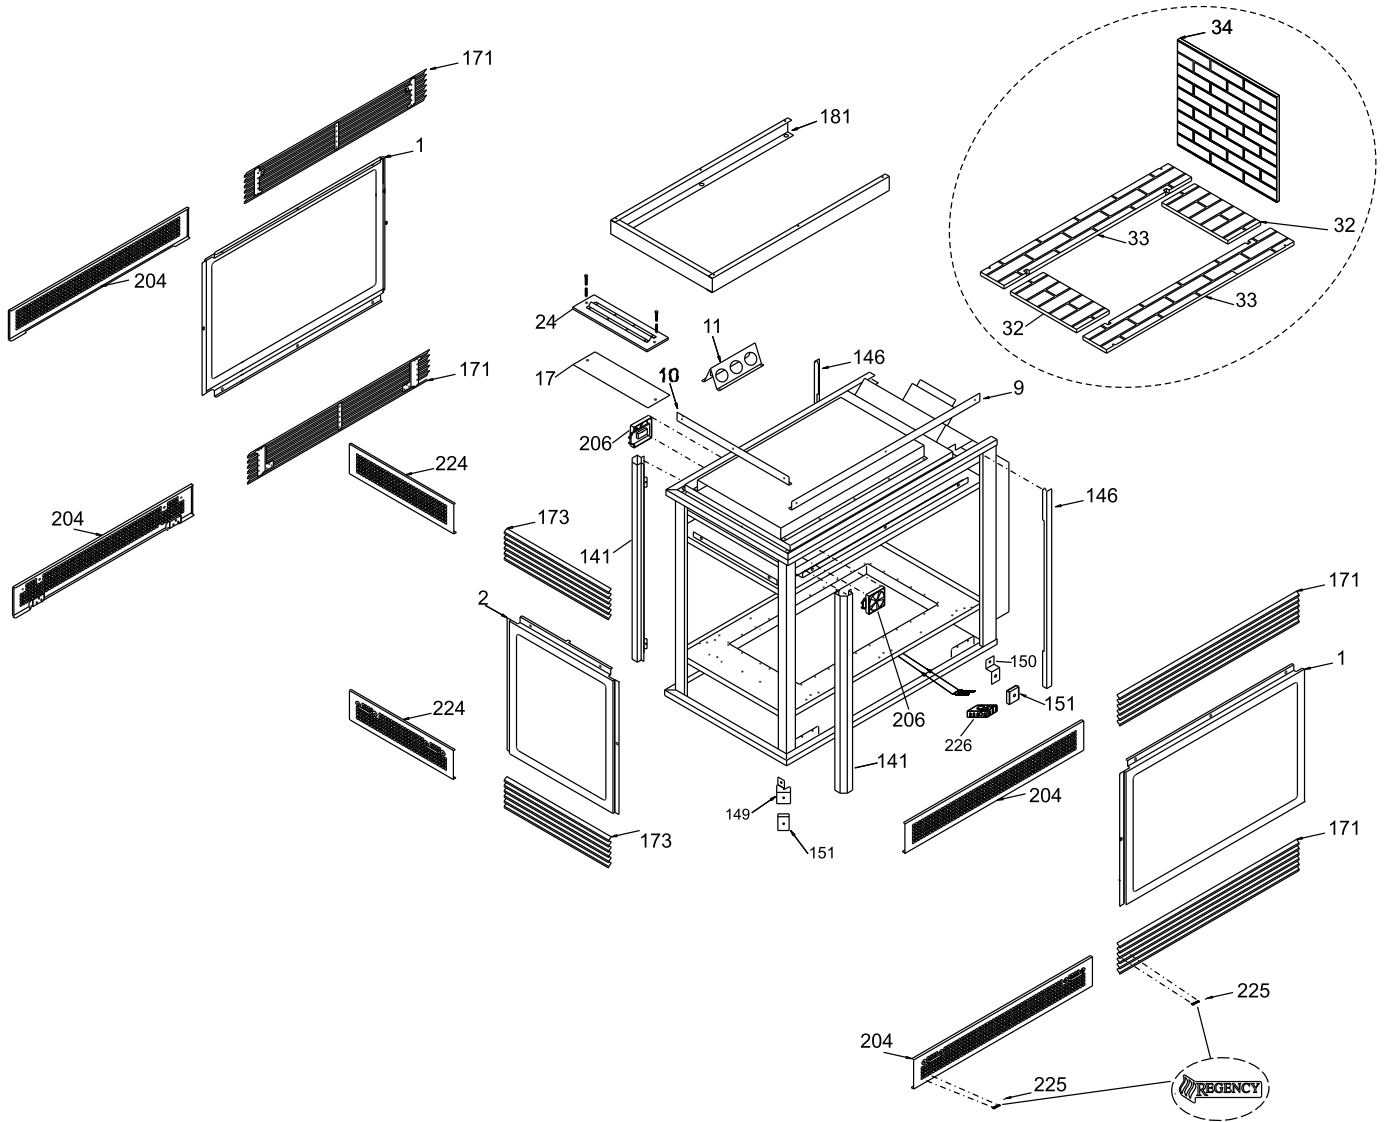

Masport®

INBUILT GAS FIRES

NEWPORT PIER (P131)

		NZ	AUST	
Part Numbers	Newport Pier	Natural Gas	FPI2158	P131NG-MA
	Newport Pier	L.P.G	FPI2159	P131NG-MA

Item No	Part No	Description	Item No	Part No	Description
1	360-528	Door Assy Front - Tempered	171	360-920	Louver Front - Black (set)
	360-946	Door Assy Front - Ceramic (Optional)		360-922	Louver Front - Black/Gold (set)
2	360-529	Door Assy Side - Tempered		360-924	Louver Front - Black/Steel (set)
	360-948	Door Assy Side - Ceramic (Optional)		360-926	Louver Front - Black/Brass (set)
9	360-046	Nailing Strip - Top - Front	173	360-932	Louver Side - Black (set)
10	360-047	Nailing Strip - Top - Side		360-934	Louver Side - Black/Gold (set)
11	430-001	Standoff - Top		360-936	Louver Side - Black/Steel (set)
17	360-086	Gasket - Relief Door		360-938	Louver Side - Black/Brass (set)
24	*	Relief Door Assembly	181	*	Extension Trim - Pier
32	902-296	Brick Panel - Base - Side	204	360-940	Dec. Grill Front - Black (set)
33	902-297	Brick Panel - Base - Front	206	910-172	Fan Axial 240V
34	902-298	Brick Panel - Side	224	360-942	Dec. Grill Side - Black (set)
141	360-031	Column Finishing Trim	225	948-217	Masport Logo Plate
146	360-035	Finishing Trim	226	910-142	Thermodisc
149	360-122	Magnet Bracket - Corner		918-180	Manual
150	360-123	Magnet Bracket - Front		*	Not available as a replacement part.
151	904-258	Magnet			