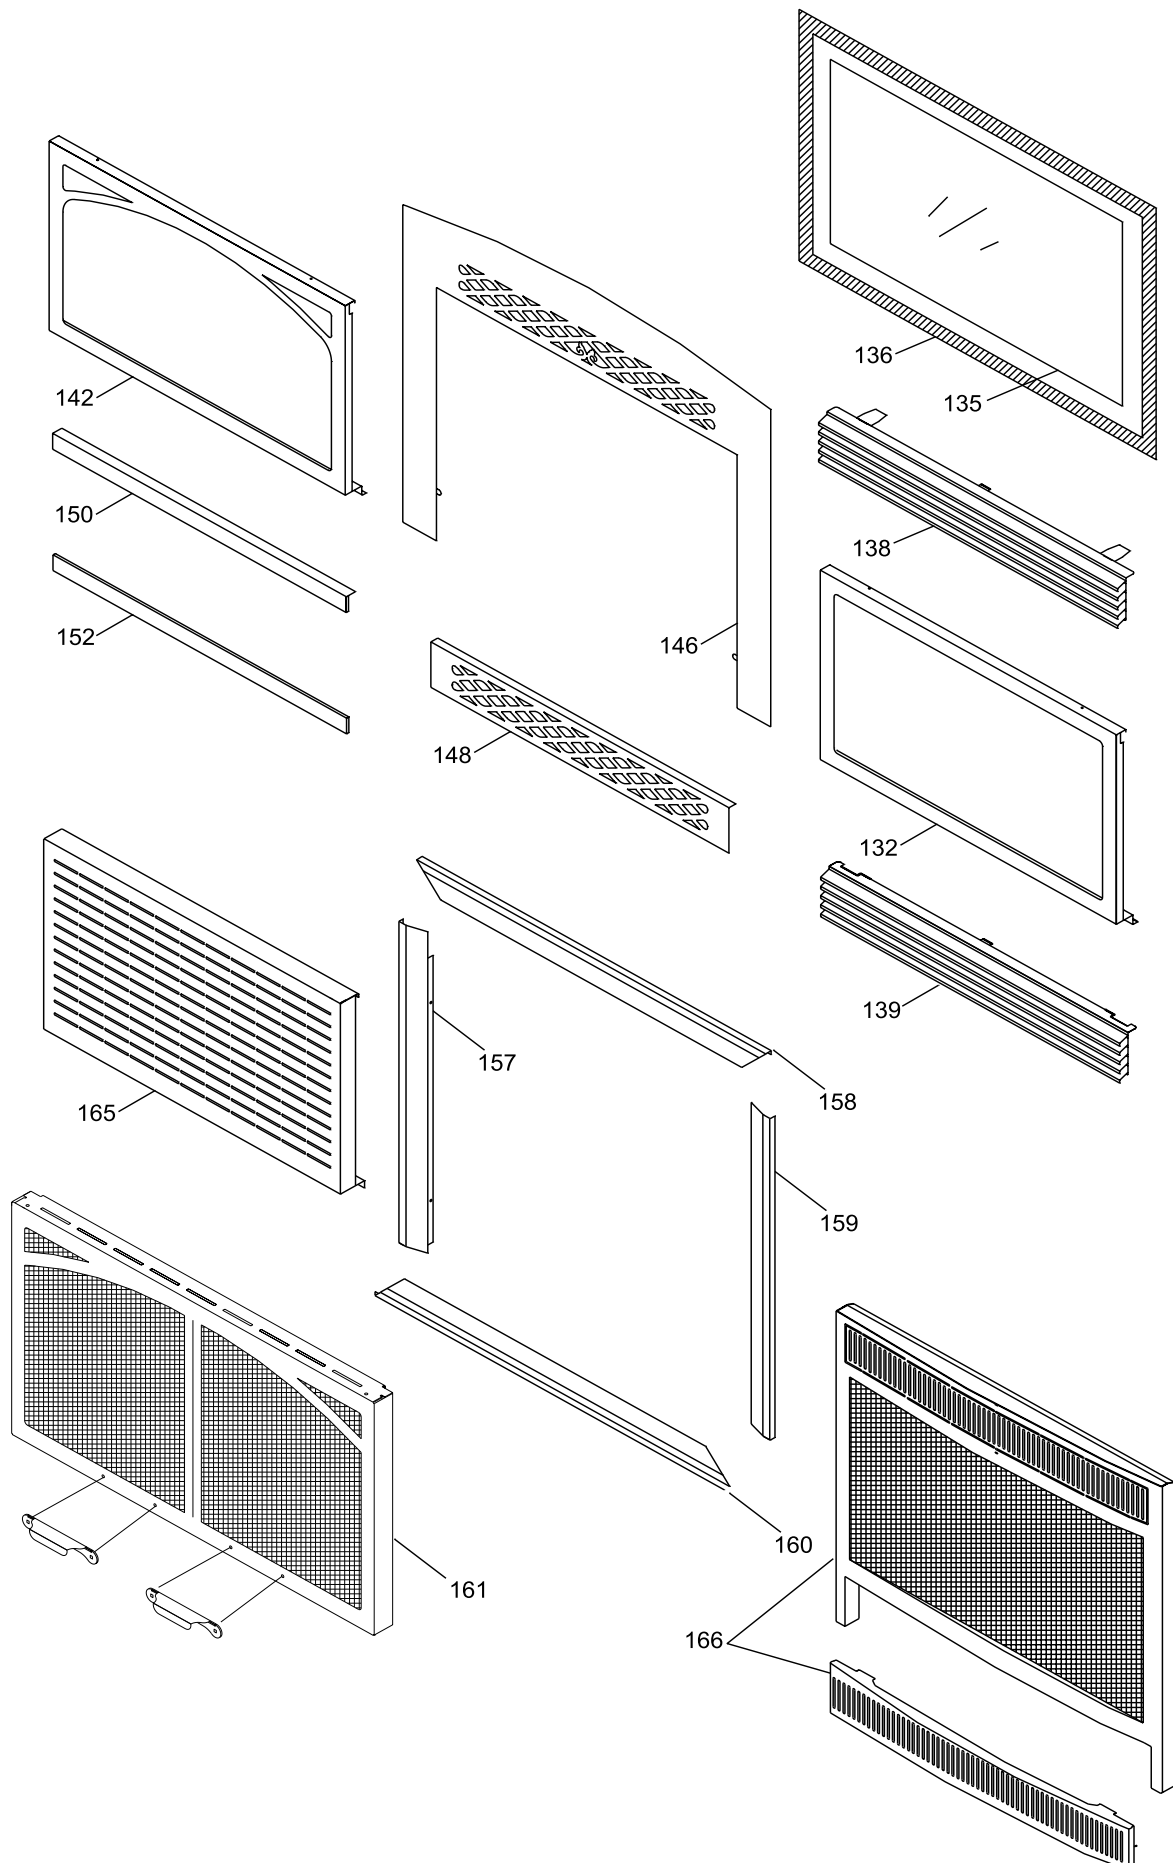

Item No	Part No	Description	Qty	Item No	Part No	Description	Qty
132	512-518	Flush Door Assembly		152	*	Flush Glass Trim-Brass	
135	940-090/P	Glass (Flush)					
136	936-155	Glass Gasket (Tadpole)					
	904-691	U-Clip			904-196	Magnet (1" round)	
	510-920	Flush Louvres - Gold/Black			510-950	Finishing Trim (3 piece) - Brass	
	510-921	Flush Louvres - Brass/Black			510-986	Finishing Trim (3 piece) - Black	
	510-922	Flush Louvres - Black			510-909	Finishing Trim (3 piece) - Steel	
	510-923	Flush Louvres - Steel/Black			510-910	Finishing Trim (4 piece) - Steel	
138	*	Flush Louvre Assy-Top		157	*	Finishing Trim Left	
139	*	Flush Louvre Assy-Btm		158	*	Finishing Trim Top	
142	510-946	Arched Door - Black (obsolete)		159	*	Finishing Trim Right	
	510-954	Barcelona Surround - Black		160	*	Finishing Trim Bottom	
146	*	Barcelona Assy		161	513-929	Flush Door Screen Pkg.	
148	*	Barcelona Louvre Assy		165	510-529/P	Flush Door Screen Assy (Aust. Only)	
	510-932	Flush Glass Trim - Gold (2/Set)		166	513-917	Barossa Curved Front	
150	*	Flush Glass Trim-Gold				NOT ILLUSTRATED	
	904-196	Magnet (1" round)			586261	Touch Up Paint - Black	
	510-934	Flush Glass Trim - Brass (2/Set)			*	Not available as a replacement part.	
	510-947	Flush Glass Trim - Steel (2/Set)