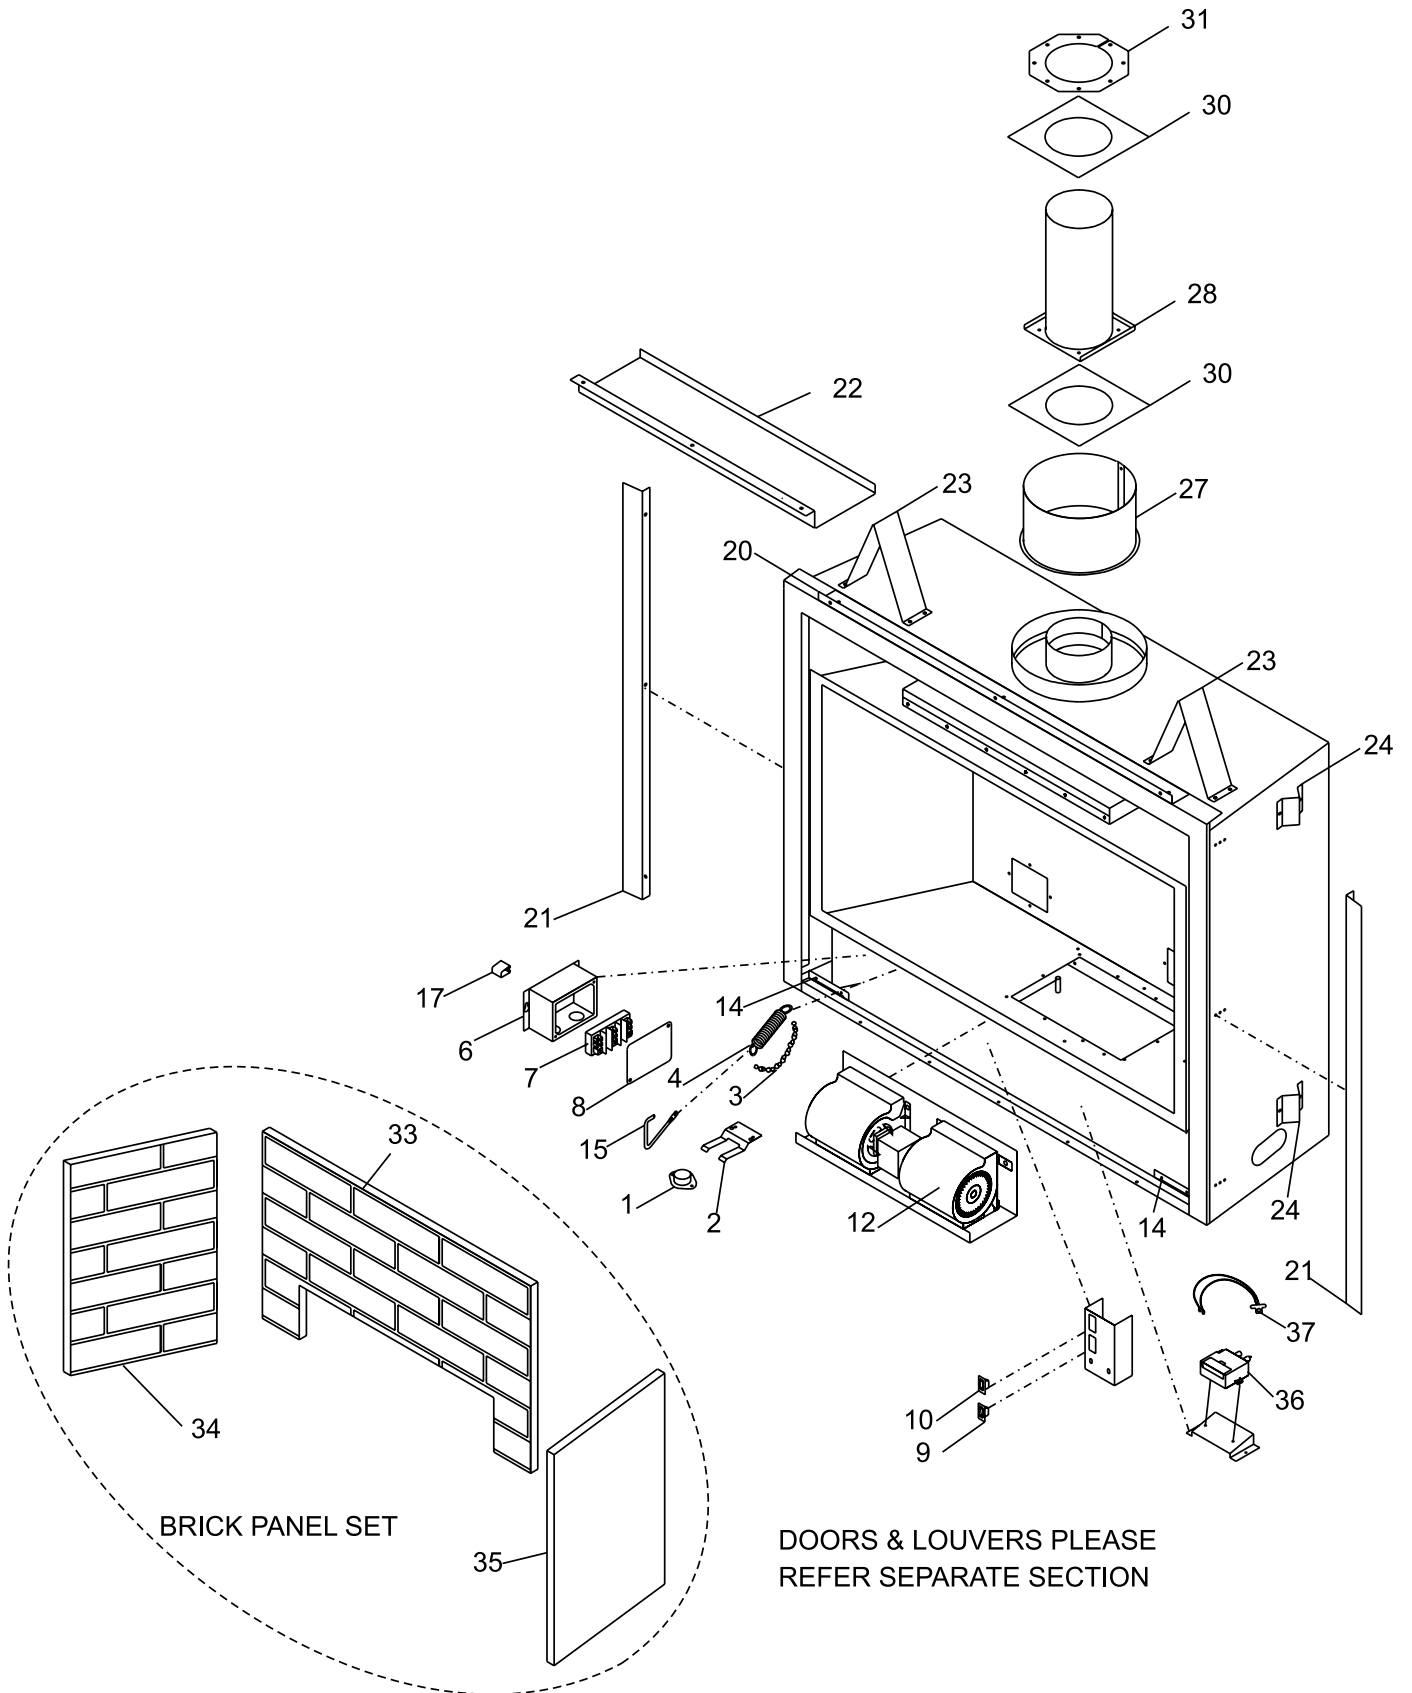

Item No	Part No	Description	Item No	Part No	Description
1	910-142	Thermodisc-Fan Auto ON/OFF	21	510-064	Side Nailing Strip
2	*	Thermodisc Bracket	22	510-153	Baffle Plate
3	948-045	Chain	23	510-011	Standoff - Top
4	948-025	Spring	24	511-044	Standoff - Side/Back
6	510-125	Terminal Block Housing	27	*	Outer Flue Collar
7	910-184	Terminal Block	28	*	Inner Flue Collar Assembly
8	510-126	Terminal Block Cover	30	*	Gasket for Flue Collar
9	910-140	Fan Switch HIGH/OFF/LOW	31	*	Flue Mounting Plate
10	910-246	Burner Switch ON/OFF		513-945	Brick Panel Set (Optional)
12	560-519/P	Fan Assembly (240V) (Double End Type)	33	902-323	Brick Panel - Back
12a	510-519/P	Fan Assembly (240V) (Single Blade - P36-3 model)	34	902-324	Brick Panel - Left
	910-155/P	Fan Motor (Double End Type)	35	902-325	Brick Panel - Right
	910-169/P	Fan Motor (Single Blade - P36-3 model)	36	910-073	Spark Generator Battery Holder
	910-716	Wire Harness (Fan End)	37	910-074	Spark Generator . Switch c/w Wire
	910-809	Wire Harness (Stove End)		511-031	Brick Clip (each)
	910-714	Power Cord (240 V)		918-015	Manual
14	510-026	Hinge Bracket - Left/Right		512-969	Conversion Kit - NG to Propane
15	948-253	Door Handle		*	Not available as a replacement part.
17	*	Wire Holder Clip			
20	510-033	Top Nailing Strip