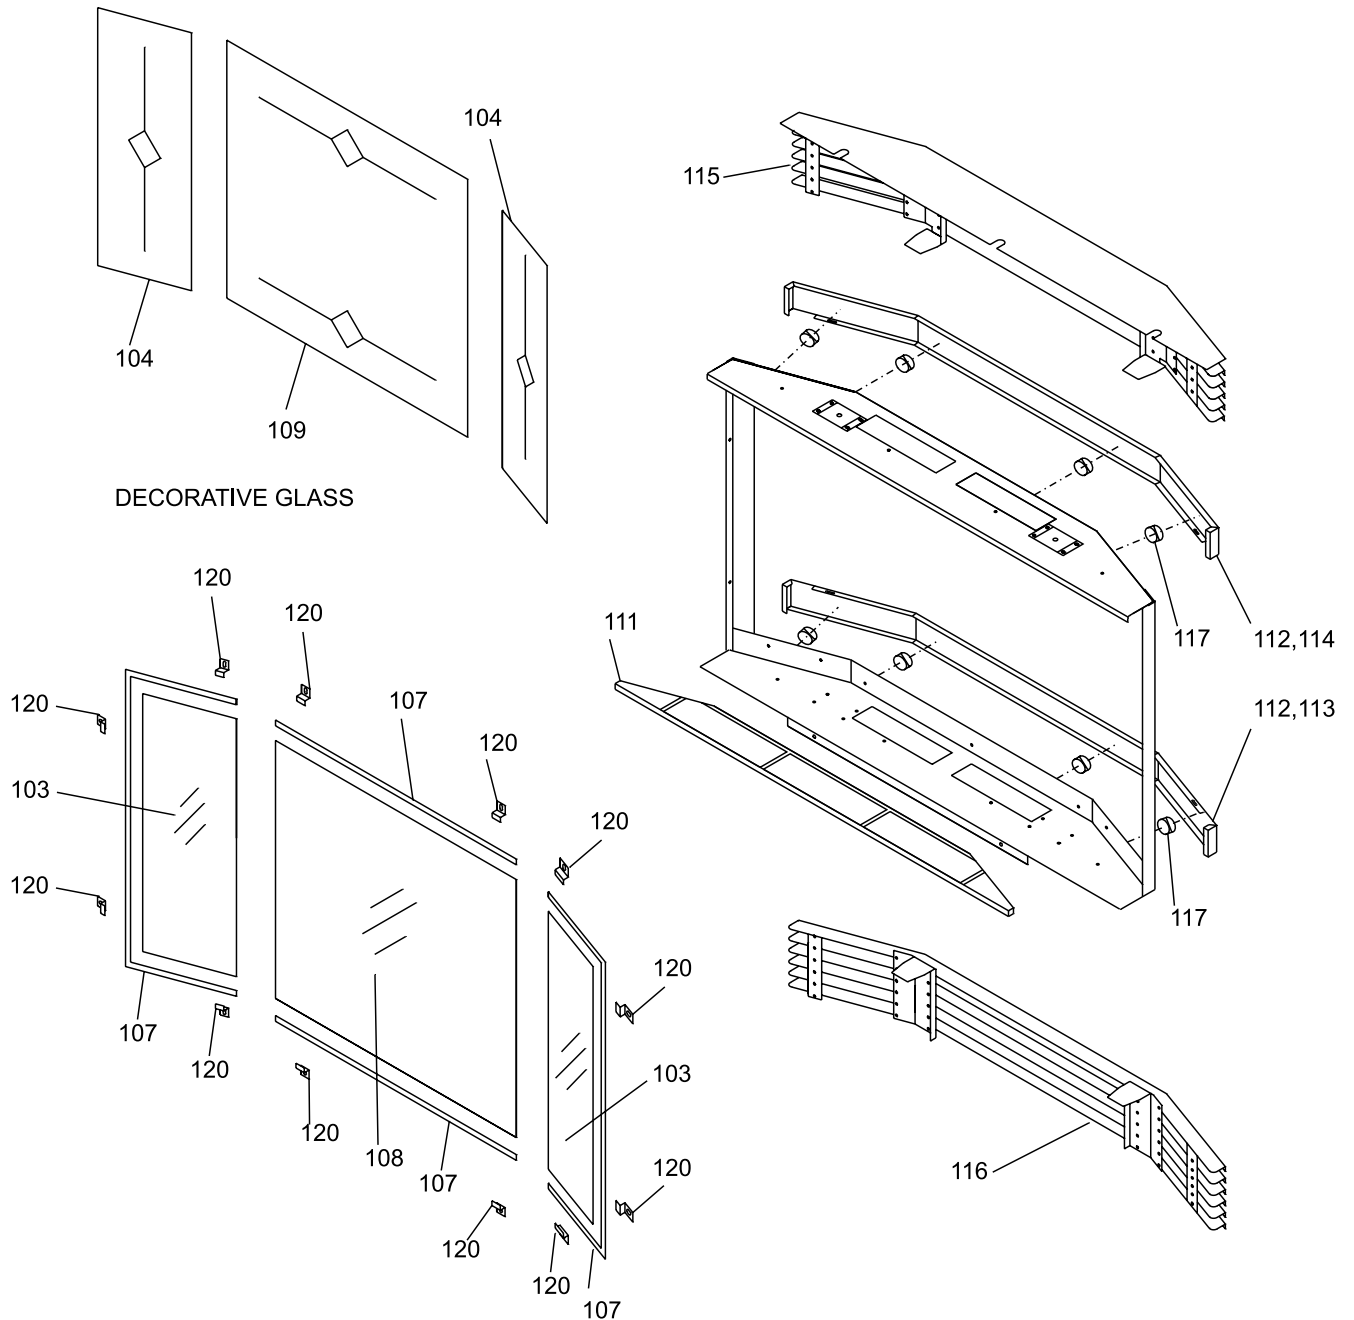

When ordering PLEASE QUOTE PART NUMBER & Description, NOT Illustration No.  
Determine right or left hand side from standing in viewing position

Item No	Part No	Description	Item No	Part No	Description
52	*	Valve Tray -NG			<b>NOT ILLUSTRATED</b>
53	430-055	Gasket - Valve Access Plate			
54	910-421	Pilot ON/OFF 3" Extension Knob	910-432		Pilot Tube Assy
55	910-422	HI/LOW 3" Extension Knob	512-972		Burner Tube Assy
57	910-378	S.I.T. Valve - Natural Gas	910-030		Ignition Wire & Electrode
	910-380	S.I.T. Valve - LPG	902-156		Embers
58	*	Valve Bracket	902-179/21		Vermiculite
59	*	Firebox Base	902-236		Log-Rear
65	*	Pilot Bracket	902-237		Log-Left, Middle
66	910-038	Pilot Assy - NG 3 way flame-S.I.T.	902-242		Log-Left, Front
	910-039	Pilot Assy - LPG 3 way flame-S.I.T.	902-239		Log-Left, Centre
	904-240	Orifice #37 - Natural Gas (Burner)	902-241		Log-Bottom, Front
	904-390	Orifice #52 - LPG (Burner)	902-238		Log-Right-Centre
	910-036	Pilot Orifice - Natural Gas	902-240		Log-Right, Middle
	910-037	Pilot Orifice - LPG	910-018		LPG Regulator
	936-170	Orifice Gasket			<b>CONVERSIONS</b>
67	*	Pilot Holder			<b>- LPG to Natural Gas - USE</b>
68	W840470	Pilot Assembly Gasket	591617		Regulator - Natural Gas SIT
79	512-525	Burner Assy	910-036		Pilot Orifice - Natural Gas
82	511-030	Burner Grate Assy	904-240		Burner Orifice #37 - Natural Gas
84	*	Rear Log Support Assy			<b>CONVERSIONS</b>
85	512-930	Log Set			<b>- Natural Gas to LPG - USE</b>
86	910-386	Thermocouple	910-018		Regulator - LPG SIT
87	910-341	Thermopile	910-037		Pilot Orifice - LPG
			904-390		Burner Orifice #52 - Natural Gas
			*		Not available as a replacement part.