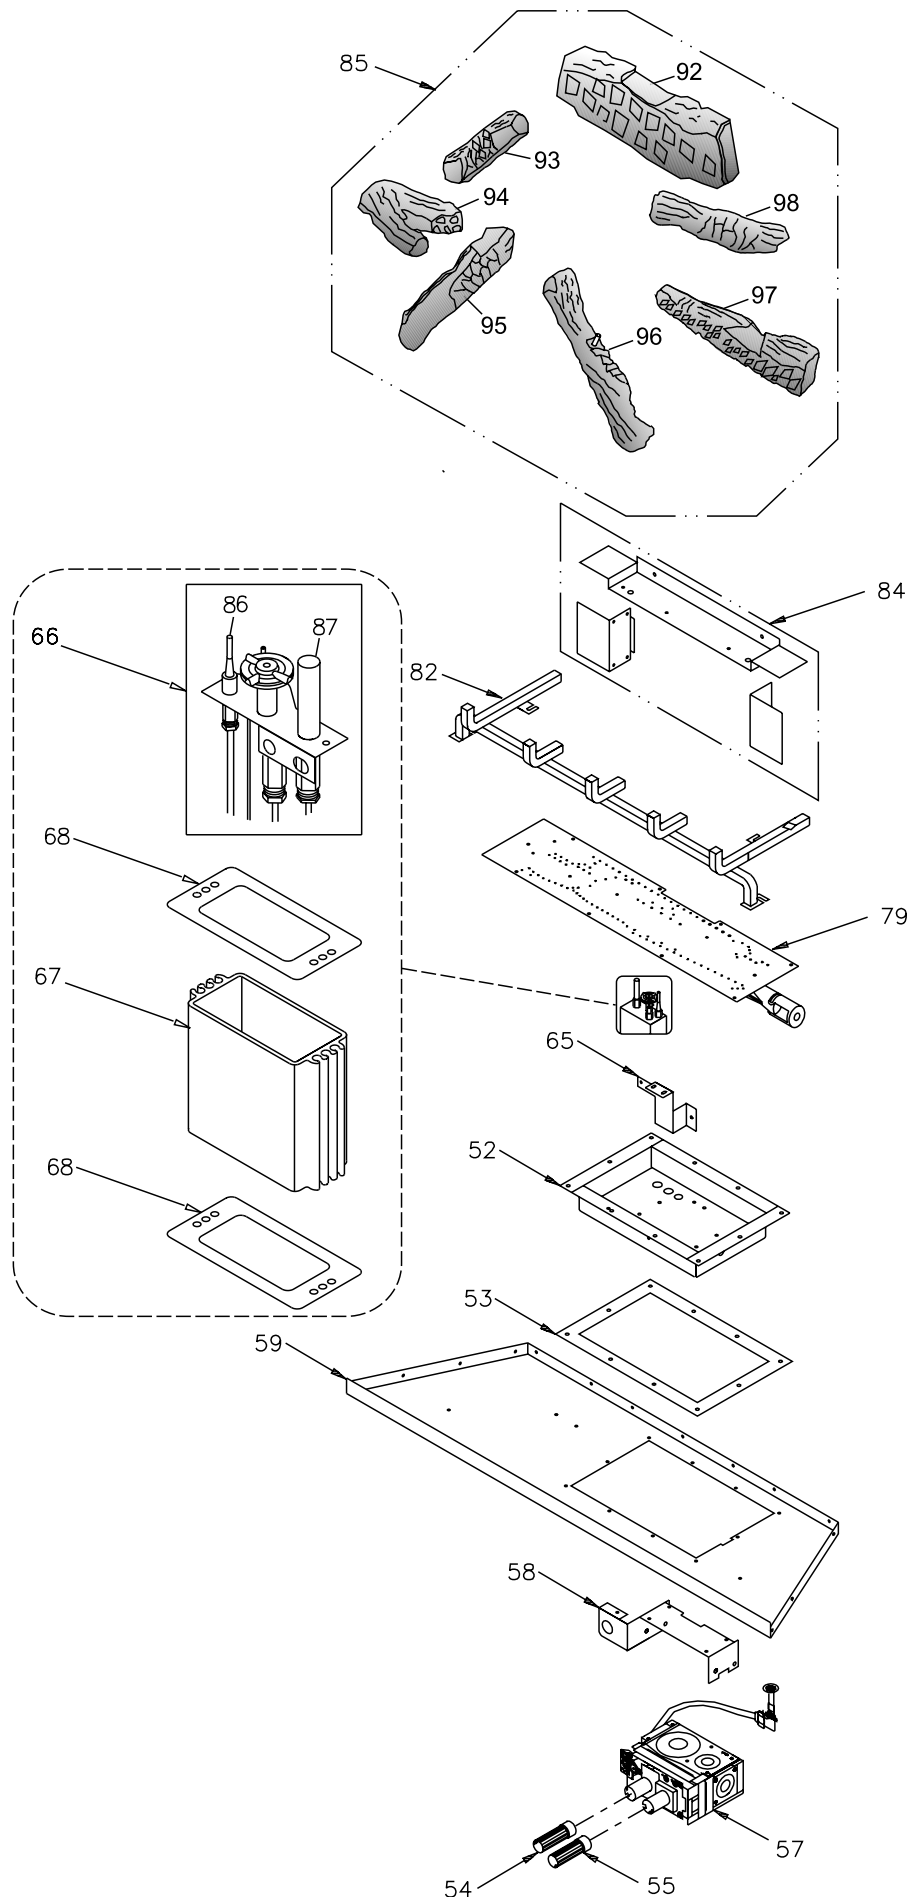

When ordering PLEASE QUOTE PART NUMBER & Description, NOT Illustration No.  
Determine right or left hand side from standing in viewing position

Item No	Part No	Description	Item No	Part No	Description
52	*	Valve Tray -NG			<b>NOT ILLUSTRATED</b>
53	430-055	Gasket - Valve Access Plate			
54	910-421	Pilot ON/OFF 3" Extension Knob	910-432		Pilot Tube Assy
55	910-422	HI/LOW 3" Extension Knob	512-972		Burner Tube Assy
57	910-378	S.I.T. Valve - Natural Gas	910-030		Ignition Wire & Electrode
	910-380	S.I.T. Valve - LPG	902-156		Embers
58	*	Valve Bracket	902-179/21		Vermiculite
59	*	Firebox Base	902-236		Log-Rear
65	*	Pilot Bracket	902-237		Log-Left, Middle
66	910-038	Pilot Assy - NG 3 way flame-S.I.T.	902-242		Log-Left, Front
	910-039	Pilot Assy - LPG 3 way flame-S.I.T.	902-239		Log-Left, Centre
	904-240	Orifice #37 - Natural Gas (Burner)	902-241		Log-Bottom, Front
	904-390	Orifice #52 - LPG (Burner)	902-238		Log-Right-Centre
	910-036	Pilot Orifice - Natural Gas	902-240		Log-Right, Middle
	910-037	Pilot Orifice - LPG	910-018		LPG Regulator
	936-170	Orifice Gasket			<b>CONVERSIONS</b>
67	*	Pilot Holder			<b>- LPG to Natural Gas - USE</b>
68	W840470	Pilot Assembly Gasket	591617		Regulator - Natural Gas SIT
79	512-525	Burner Assy	910-036		Pilot Orifice - Natural Gas
82	511-030	Burner Grate Assy	904-240		Burner Orifice #37 - Natural Gas
84	*	Rear Log Support Assy			<b>CONVERSIONS</b>
85	512-930	Log Set			<b>- Natural Gas to LPG - USE</b>
86	910-386	Thermocouple	910-018		Regulator - LPG SIT
87	910-341	Thermopile	910-037		Pilot Orifice - LPG
			904-390		Burner Orifice #52 - Natural Gas
			*		Not available as a replacement part.