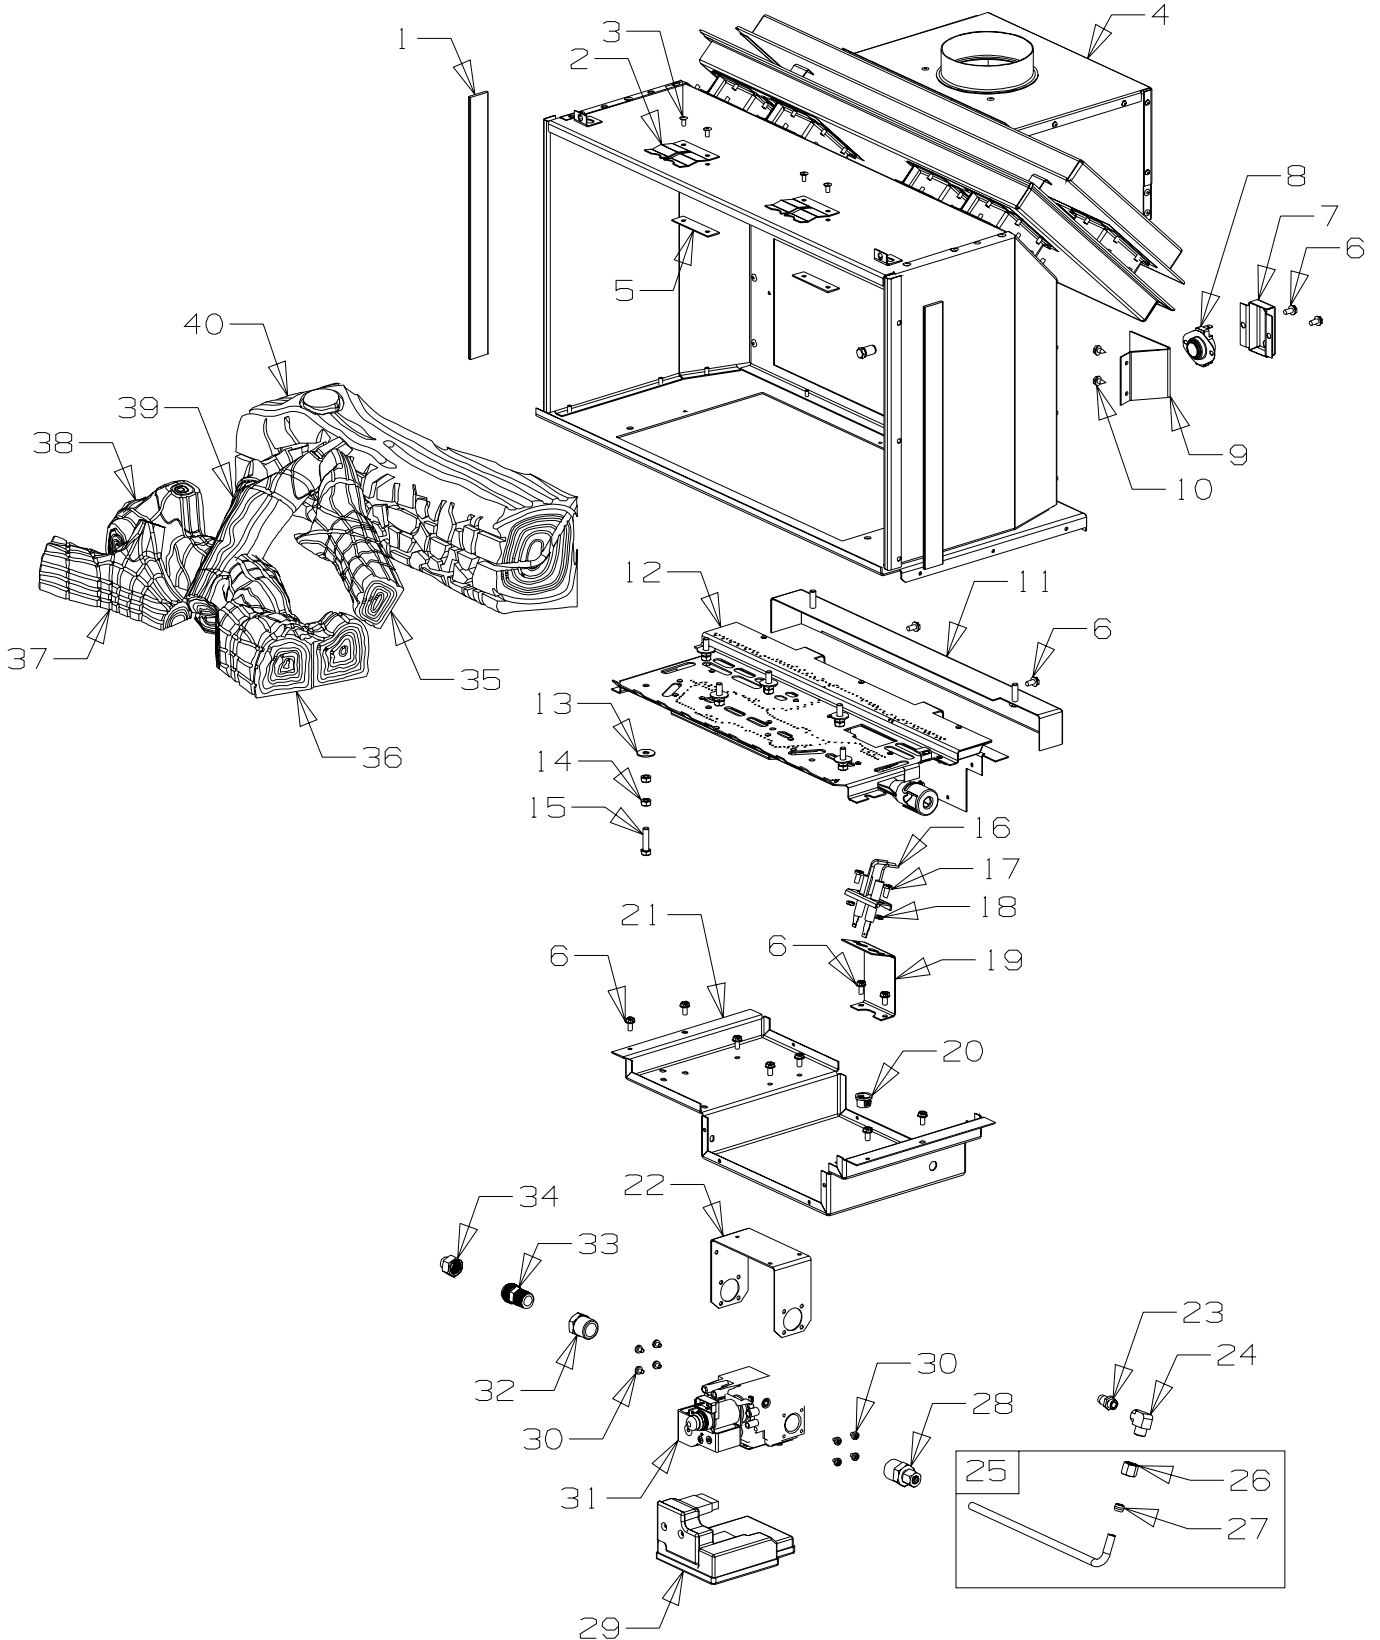

Item No	Part No	Description	Qty	Item No	Part No	Description	Qty
1	700714	Tape-Flat 3 x 5 x 610	1	22	990321	Bracket-Mounting, Control	1
2	991236	Retainer-Top Glass Trim	2	23	590352	Injector-Main, 2.96	
3	503627	Rivet, 4 Dia	4			- Natural Gas	1
4		Firebox Assy-Complete	1		590295	Injector-Main, 1.70 - LPG	1
5	991163	Plate-Reinforcing, Trim	2	24	590345	Fitting-Elbow 5/16" x 3/8"	1
6	503630	Screw; S/T 10 x .4	7	25	790270	Tube Assy-Main Injector	1
7	991304	Shield-Thermodisc Terminal	1	26	588172	•Olive-Brass M8	2
8	591119	Thermodisc-Fan	1	27	588393	•Nut-Compression 8mm	2
9	990282	Brack-Mount, Thermodisc	1		590120	Fittng-Flar 1/2" F X 3/8" BSP	1
10	503259	Screw, S/T 10 x .4	6	29	590269	Ignition Module - Sit	1
11	590322	Support-Log, Rear	1	30	503631	Screw, Pan M4 x 5	8
12	790246	Burner Assy (incl. items 6, 11, 13-22, 24-25, 29, 30-31)		31	790628	Valve-Control	1
				32	591181	Fitting-Reducing 1/2" - 3/8" BSP	1
13	503196	Washer; Flat 1/4"	6	33	590130	Nut-Flare 1/2"	1
14	503613	Nut, M6	12	34	589004	Nut-Flare 3/8"	1
15	501963	Screw, Set M6 x 25	6	35	790342	Log-Ceramic, Top RH	1
16	590267	Ignitor-Direct Spark	1	36	790341	Log-Ceramic, Front RH	1
17	501857	Screw, Pan M5 x 10	6	37	790356	Log-Ceramic, Front LH	1
18	501856	Nut, M5	6	38	990339	Log-Ceramic, Middle LH	1
19	990357	Bracket-Mounting, Ignitor	1	39	790343	Log-Ceramic, Middle	1
20	586734	Bush-Plastic	1	40	790338	Log-Ceramic, Rear	1
21	990406	Burner Tray Assy	1				

Bold Text = Assemblies
Bulleted Text = Items included in Assemblies