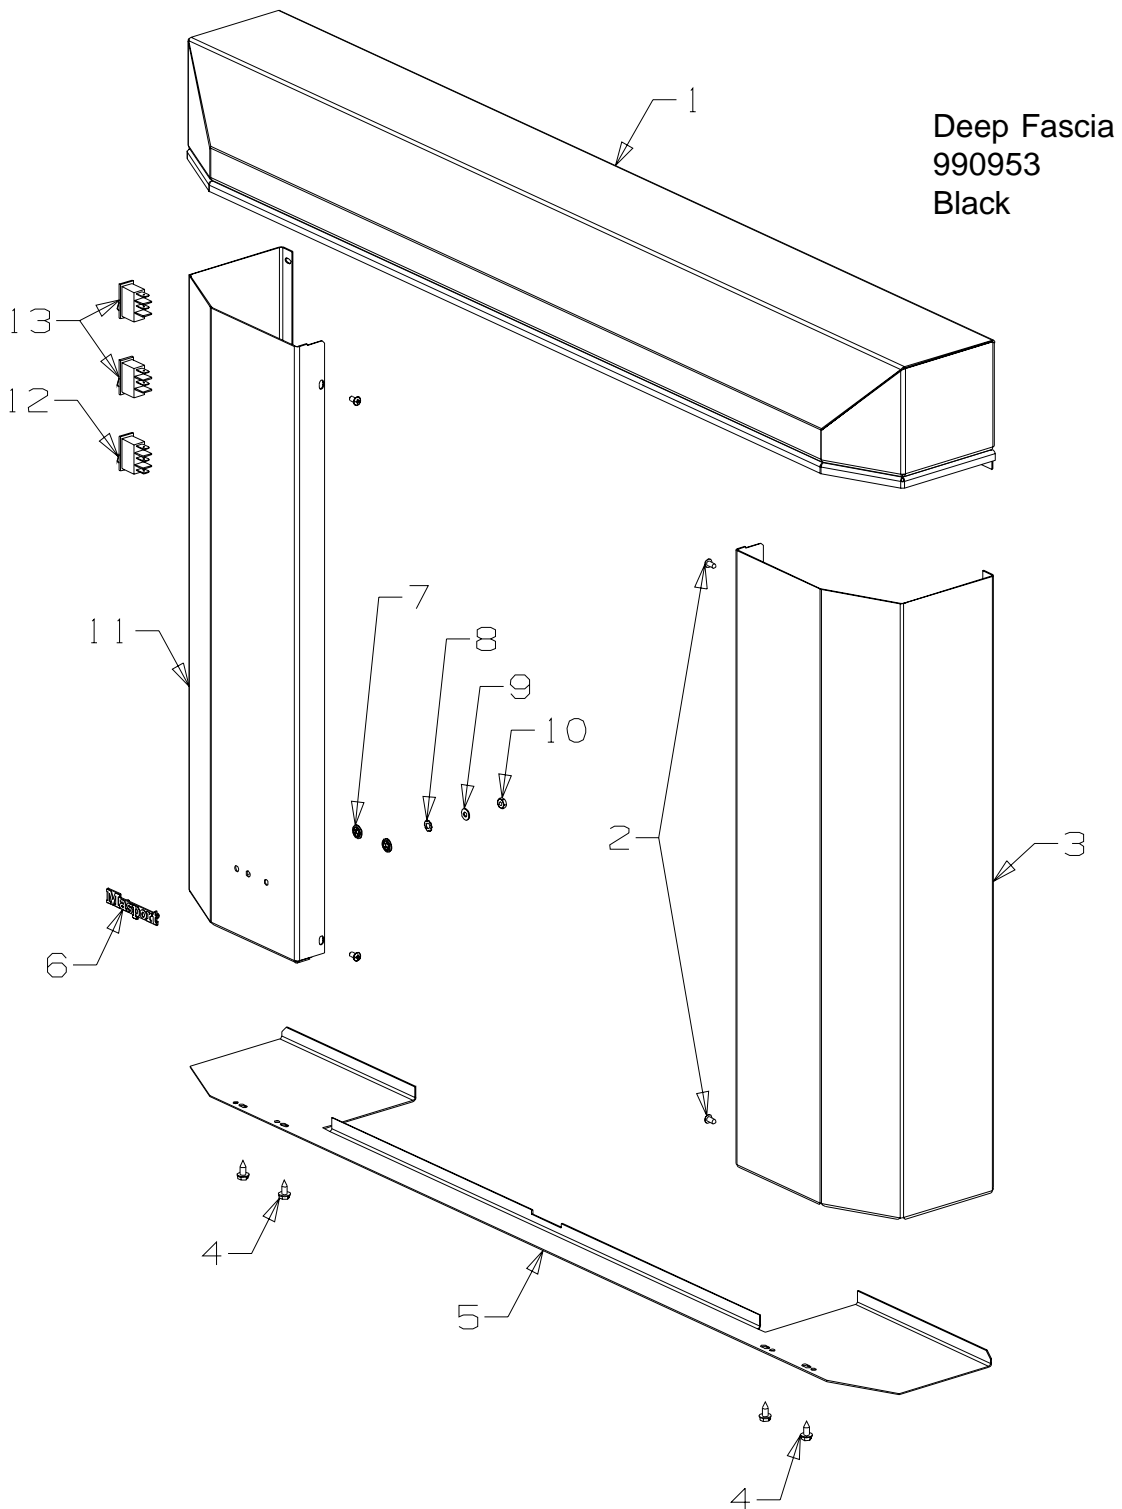

Item No	Part No	Description	Qty	Item No	Part No	Description	Qty
1	790437	Panel Assy-Top - Black	1	10	503622	Nut, M4	1
2	586737	Screw, S/T 8 x 10	6	11	790435	Fascia-Side, LH - Black	1
3	790436	Fascia-Side, RH - Black	1	12	503674	Switch-Fan, ON/OFF/ON	1
4	503259	Screw, S/T 10 x .4	6	13	503260	Switch-Burner, HI/LO	2
5	990439	Stiffener - Black	1			NOT ILLUSTRATED	
6	584581	Badge - Gold	1				
7	503381	Clip-Starlock, 4 Dia	2				
8	503371	Screw, Set M5 x 12	1	590290		Decal-Contol	1
9	503593	Washer, Flat 4 x 9 x 1	1	590291		Lead-Earth	1

When ordering PLEASE QUOTE PART NUMBER & Description, NOT Illustration No.
Determine right or left hand side from standing in operating position