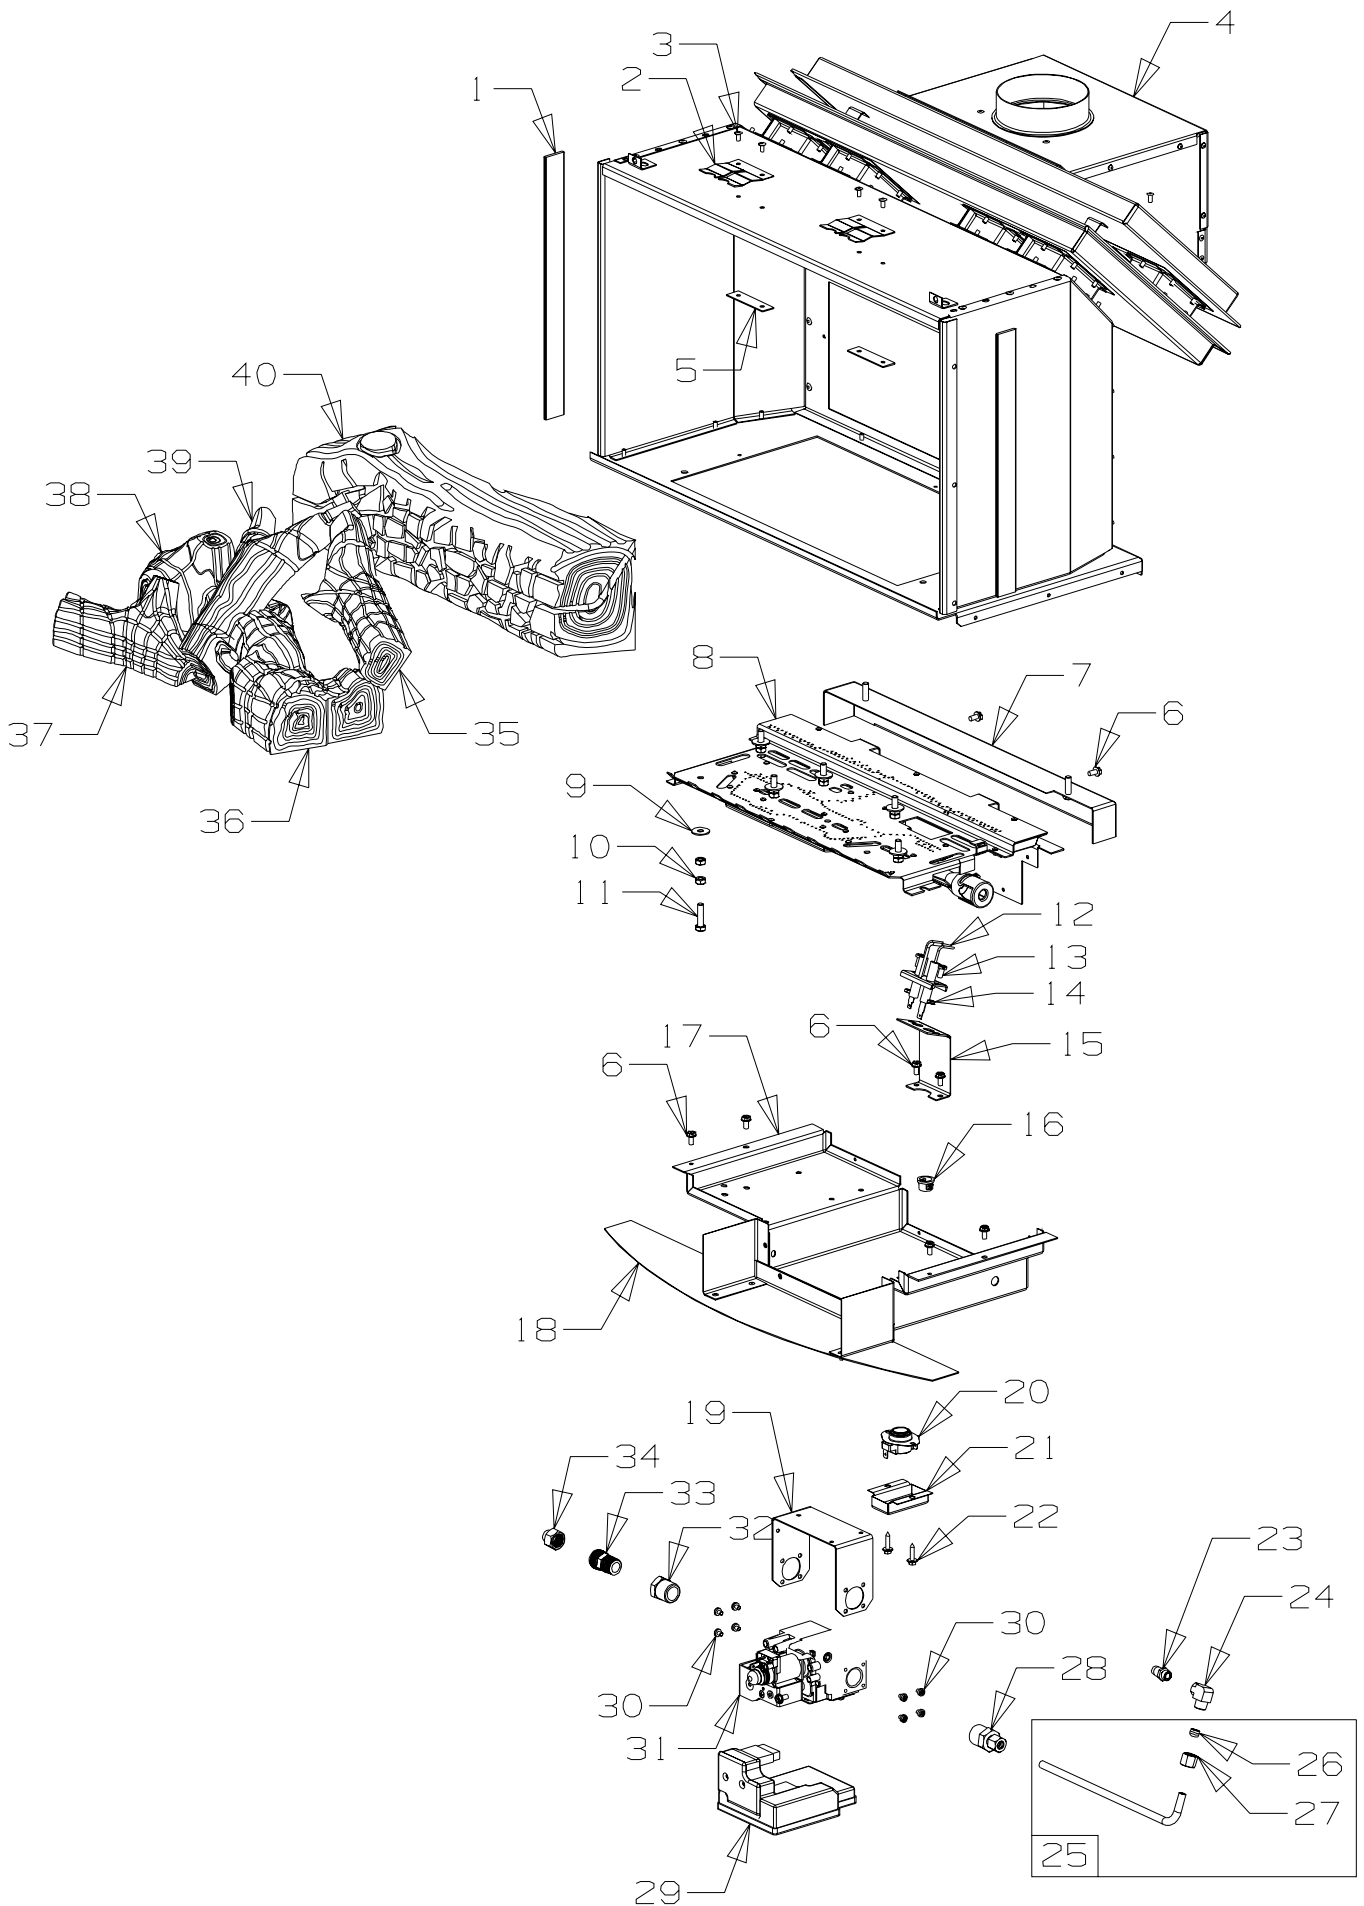

Bold Text = Assemblies
Bulleted Text = Items included in Assemblies

Item No	Part No	Description	Qty	Item No	Part No	Description	Qty
1	501767	Rivet-Pop 3.2 Dia x 3.2	8	19	590348	Saddle-Wire, Hi-Q	4
2	986514	Case-Outer, Guide Rail	4	20	790378	Grill-Assy, Lower - Black	1
3	503630	Screw; S/T 10 x .4	7	21	503704	Screw; S/T 8 x .5	9
4	986513	Case-Outer Top	1	22	990281	Plate-Latch	1
5	990331	Case-Outer, Rear	1	23	503818	Grommet-Dzus	1
8	990335	Bracket-Support, Diverter	1	24	503817	Stud-Dzus	1
6	503586	Rivet 4.0 Dia	14	25	790299	Glass & Tape 5 x 30 x 555	1
7	503272	Rivet-Pop 4.8 Dia x 4.8	18	26	700681	• Tape-Flat, 6 x 38 x 2m	1
11	990332	Case-Outer, Side RH	1	27	501330	Washer, Flat 5 x 10 x 1	12
12	586167	Rivet-Pop 4.0 Dia x 4.8	16	28	503489	Screw, Set M5 x 16	3
10	985310	Bush	6	29	790370	Frame Assy + Glass	1
9	501309	Rivet-Pop 3.2 Dia x 9.0	8	30	790391	Grill-Assy, Upper - Silver/Black	1
14	790280	Control Box Assy	1	31	502068	Clamp-Cable	1
13	991236	Retainer-Top Glass Trim	1	32	577089	Nut-Cable Gripper	1
15	790395	Fan Assy-2 Speed	1	33	586734	Bush-Plastic	1
16	990329	Base Assy-Fire	1	34	990333	Case-Outer, Side LH	1
17	503196	Washer; Flat 1/4"	3	35	790471	Panel-Access, Fan	1
18	503794	Screw, Set M6 x 40	3				

Bold Text = Assemblies
Bulleted Text = Items included in Assemblies

790280 Control Box

Item No	Part No	Description	Qty	Item No	Part No	Description	Qty
1	591303	Connector-Strip	1	4	591281	Block-Terminal	1
2	503163	Screw-Pan M3 x 6	6	6	990292	Transformer Assy-24v	1
3	591279	Lead-Jumper, Wallstat	1	5	591256	Relay-24v AC	1