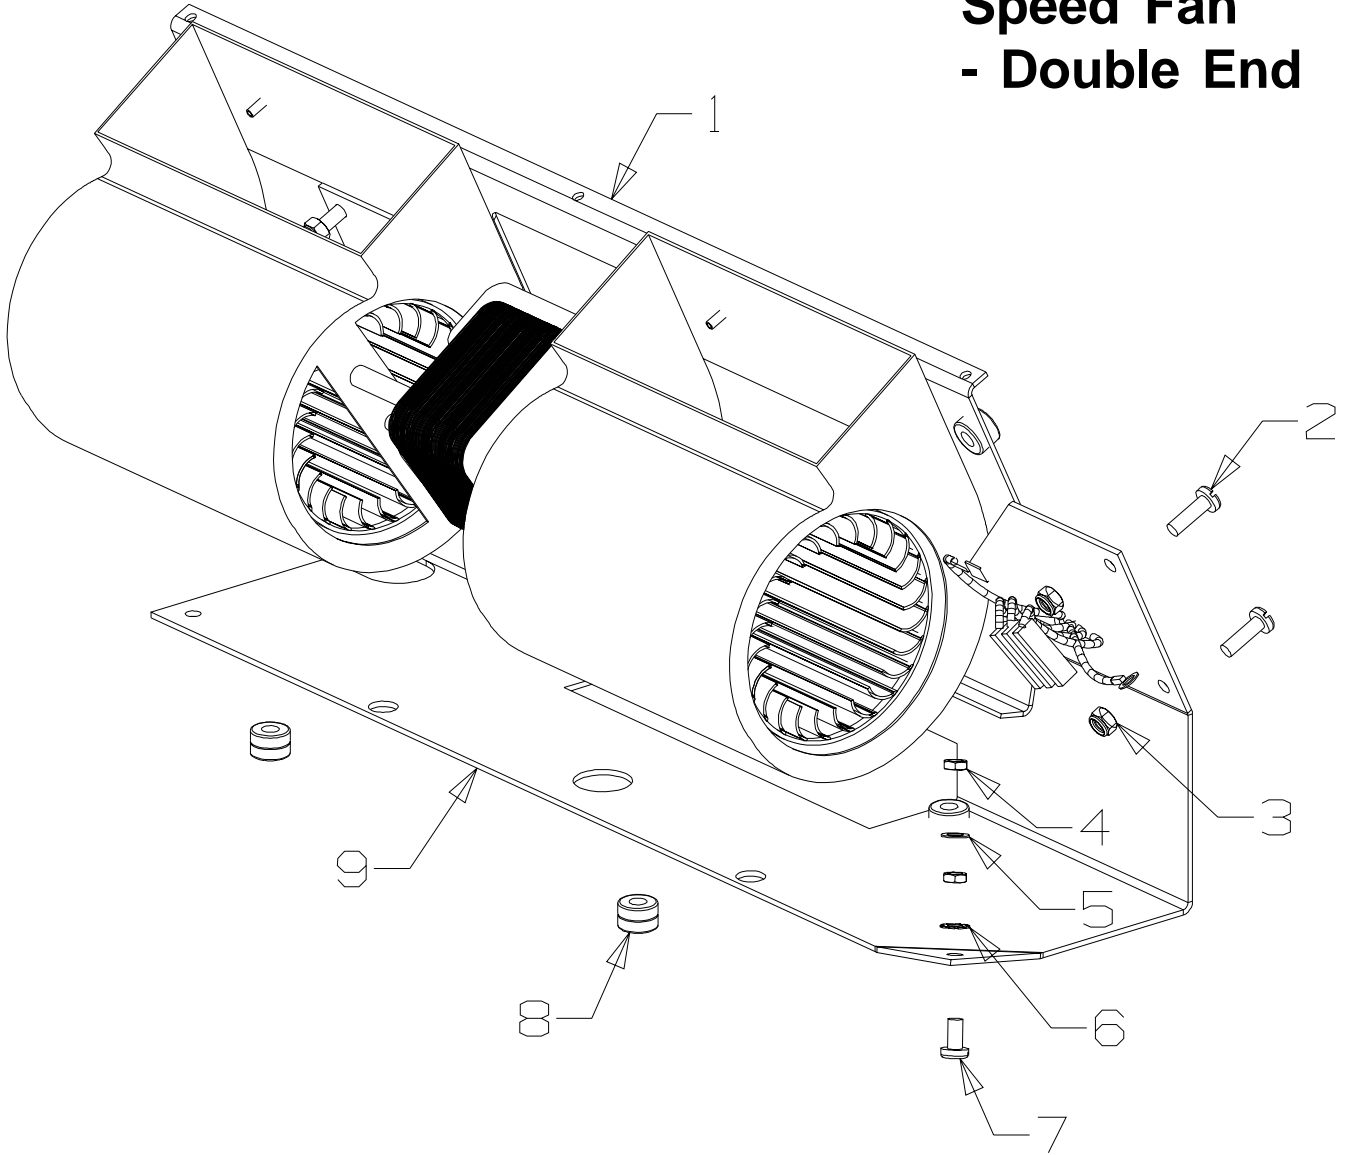

Two Speed Fan - Double End

790264 Fan Assembly - 2 Speed - Sofia
790395 Fan Assembly - 2 Speed - Madrid

Item No	Part No	Description	Qty	Item No	Part No	Description	Qty
1	590394	Fan-Double End - 3 Speed - Sofia	1	8	503671	Grommet-Fan, 14 ID x 6 OD	4
	590390	Fan-Double End - 3 Speed - Madrid	1	9	990265	Plate-Mounting, Fan	1
2	501580	Screw, Pan M5 x 16	4			NOT ILLUSTRATED	
3	503511	Nut, M5	4				
4	501856	Nut, M5	2				
5	503106	Washer, Flat M5	2		591321	Insulator-Utilux	4
6	503371	Washer, Fan Disc 5 ID x 10 OD	1		590279	Loom-Adaptor	1
7	501857	Screw, Pan M5 x 10	1		590284	Lead-Thermodisc	1