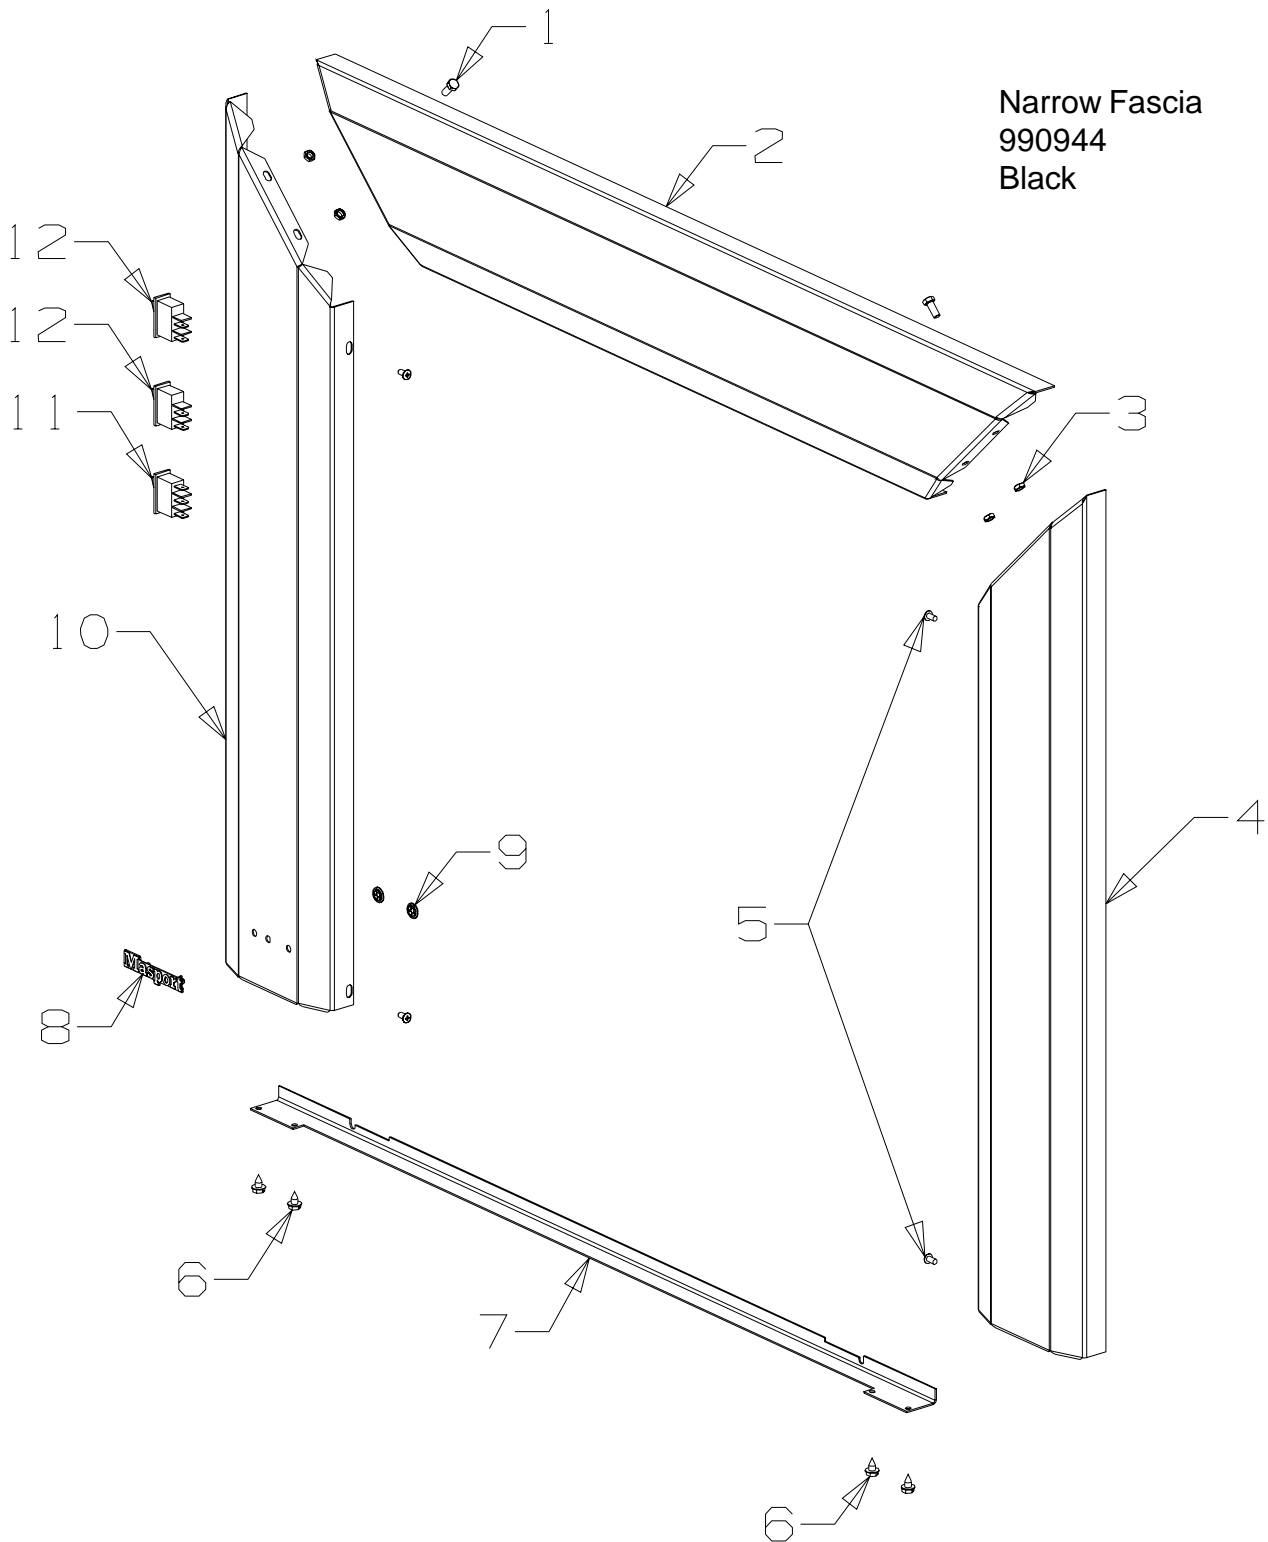

Item No	Part No	Description	Qty	Item No	Part No	Description	Qty
1	501508	Screw, Set M5 x 12	4	7	990054	Stiffener - Black	1
2	790218	Panel Assy-Top - Black	1	8	584581	Badge - Gold	1
3	501856	Nut, M5 HEX	4	9	503381	Clip-Starlock, 4 Dia	2
4	790418	Fascia-Side, RH - Black	1	10	790419	Fascia-Side, RH - Black	1
5	586737	Screw, S/T 8 x 10	4	11	503674	Switch-Fan, ON/OFF/ON	1
6	503259	Screw, S/T 10 x .4	4	12	503260	Switch-Burner, HI/LO	2