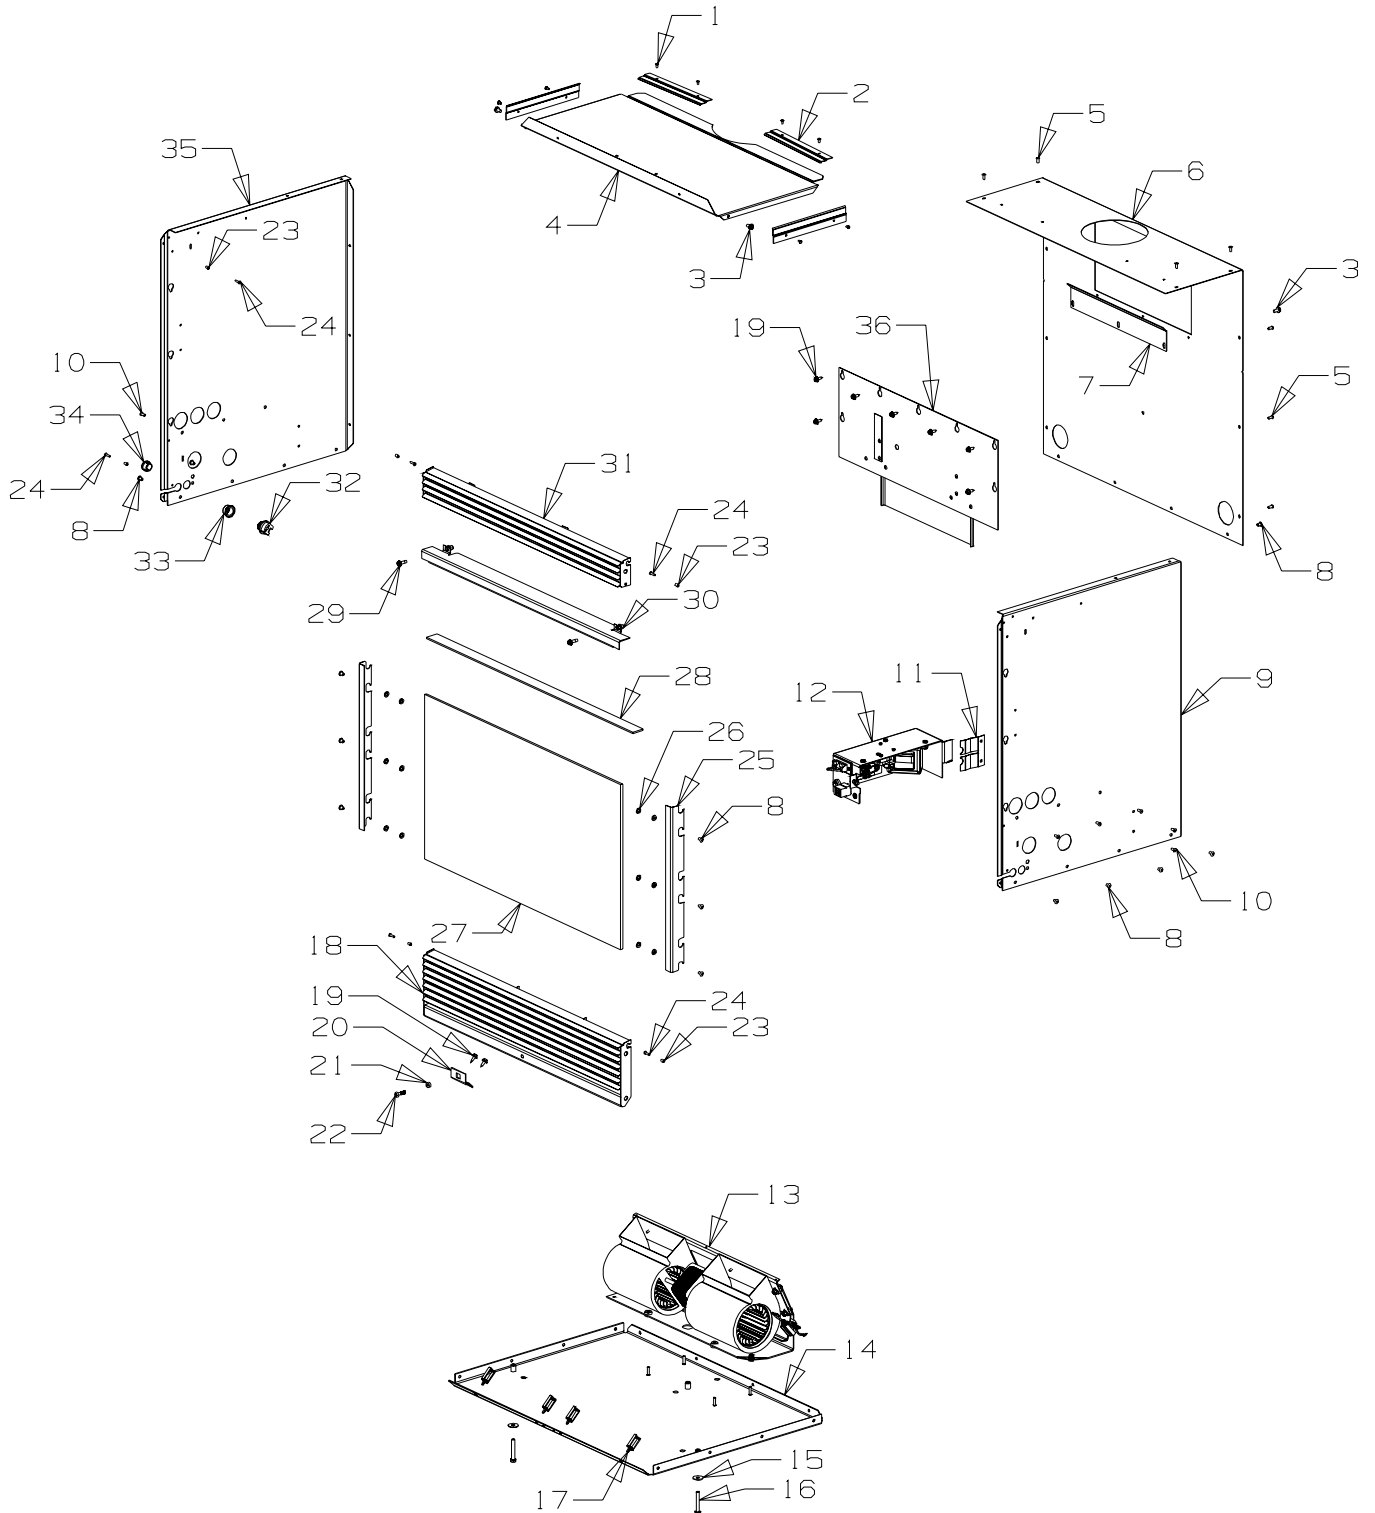

From Serial Number 4012311

Month and Year of Manufacture: August 2003

SOFIA

MADRID

Item No	Part No	Description	Qty	Item No	Part No	Description	Qty
1	501767	Rivet-Pop 3.2 Dia x 3.2	8	22	503817	Stud-Dzus	1
2	986514	Case-Outer, Guide Rail	4	21	503818	Grommet-Dzus	1
3	503630	Screw; S/T 10 x .4	7	20	990281	Plate-Latch	1
4	986513	Case-Outer Top	1	23	985310	Bush	6
5	503586	Rivet 4.0 Dia	14	24	503165	Rivet-Pop, 3.2 Dia x 6.4	6
6	990331	Case-Outer, Rear	1	25	790308	Trim-Glass, Side	2
7	990335	Bracket-Support, Diverter	1	26	501330	Washer, Flat 5 x 10 x 1.0	12
8	503272	Rivet-Pop 4.8 Dia x 4.8	18	27	790300	Glass Assy - 5 x 580 x 332	1
9	990332	Case-Outer, Side RH	1	28	700714	• Tape - 3 x 25 x 610	1
10	586167	Rivet-Pop 4.0 Dia x 4.8	16	29	503489	Screw, Set M5 x 16	2
11	991236	Retainer-Trim, Top Glass	1	30	790236	Trim-Glass, Top - Black (Incl. Tape)	1
12	790280	Control Box Assy	1	31	790261	Louvre Assy-Top - Black	1
13	790264	Fan Assy	1	32	502068	Clamp-Cable	1
14	990329	Base Assy	1	33	577089	Nut-Cable Clamp	1
15	503196	Washer-Flat, 1/4"	3	34	586734	Bush-Plastic	2
16	503794	Screw-Set M6 x 40	3	35	990333	Case-Outer, Side LH	1
17	590348	Saddle-Wire, Hi-Q	4	36	790471	Heatshield-Fan	1
18	790259	Grille-7 Louvre - Black	1				
19	503704	Screw, S/T 8 x .5	9				