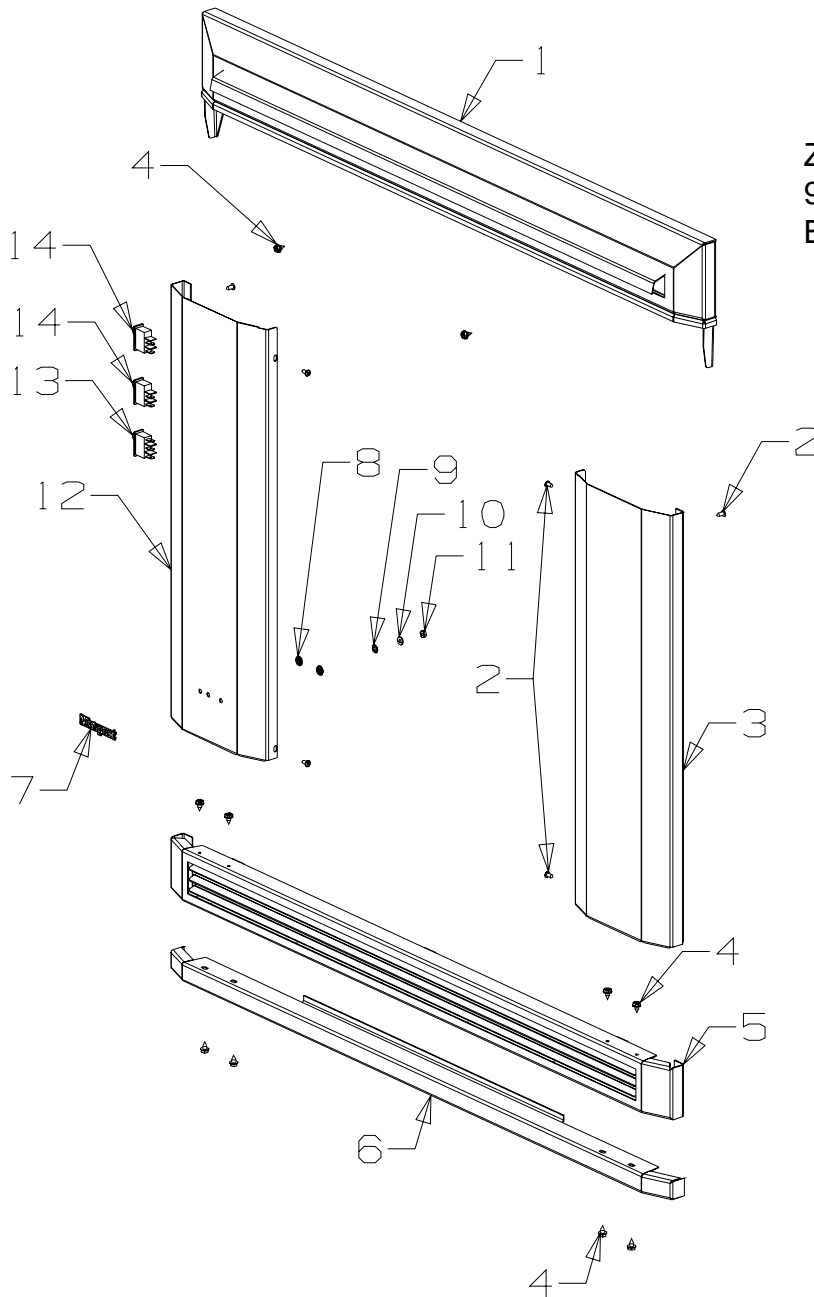

Bold Text = Assemblies
Bulleted Text = Items included in Assemblies

Two Speed Fan - Double End

790264 Fan Assembly - 2 Speed - Sofia
790395 Fan Assembly - 2 Speed - Madrid

Item No	Part No	Description	Qty	Item No	Part No	Description	Qty
1	590394	Fan-Double End - 3 Speed - Sofia	1	8	503671	Grommet-Fan, 14 ID x 6 OD	4
	590390	Fan-Double End - 3 Speed - Madrid	1	9	990265	Plate-Mounting, Fan	1
2	501580	Screw, Pan M5 x 16	4			NOT ILLUSTRATED	
3	503511	Nut, M5	4				
4	501856	Nut, M5	2				
5	503106	Washer, Flat M5	2		591321	Insulator-Utilux	4
6	503371	Washer, Fan Disc 5 ID x 10 OD	1		590279	Loom-Adaptor	1
7	501857	Screw, Pan M5 x 10	1		590284	Lead-Thermodisc	1

**Zero Clearance Kit
990940**

Item No	Part No	Description	Qty	Item No	Part No	Description	Qty
1	990150	Plate-Cover, Flue	1	10	990068	Panel-Side, RH	1
2	503704	Screw, S/T 8 x .5	36	11	990241	Rail-Bearer	2
3	990148	Heatshield-Lintel	1	12	990072	Spacer-Inner	2
4	990070	Panel-Top	1	13	990149	Bracket-Restraint	2
5	990186	Deflector-Hot Air	2	14	503388	Nut-Spire	2
6	585405	Insulation-Outer Case, Rockwool	1	16	990067	Base	1
7	990073	Panel-Rear	1	17	990071	Spacer-Base	4
8	990074	Spacer-Outer	3	18	990069	Panel-Side, LH	1
9	503429	Rivet-Pop, 3.2 Dia x 4.8	36	19	990387	Spreader-Flow	1

Item No	Part No	Description	Qty	Item No	Part No	Description	Qty
1	990225	Fascia Assy-Top	1	10	790183	Trim-Hearth, 25mm - Black	1
2	503259	Screw, S/T 10 x .5	6	11	584581	Badge - Gold	1
3	586737	Screw, S/T 8 x 10	6	12	790315	Fascia-Side, LH - Black	1
4	790170	Fascia-Side, RH - Black	1	13	503674	Switch-Fan, ON/OFF/ON	1
5	503622	Nut, M4	1	14	503260	Switch-Burner, HI/LO	2
6	503593	Washer, Flat 4 x 9 x 1	1			NOT ILLUSTRATED	
7	503371	Washer, Fan Disc 5 ID x 10 OD	1				
8	503381	Clip-Starlock, 4 Dia	2		590290	Decal-Control	1
9	990172	Stiffener - Black	1		590291	Lead-Earth	1