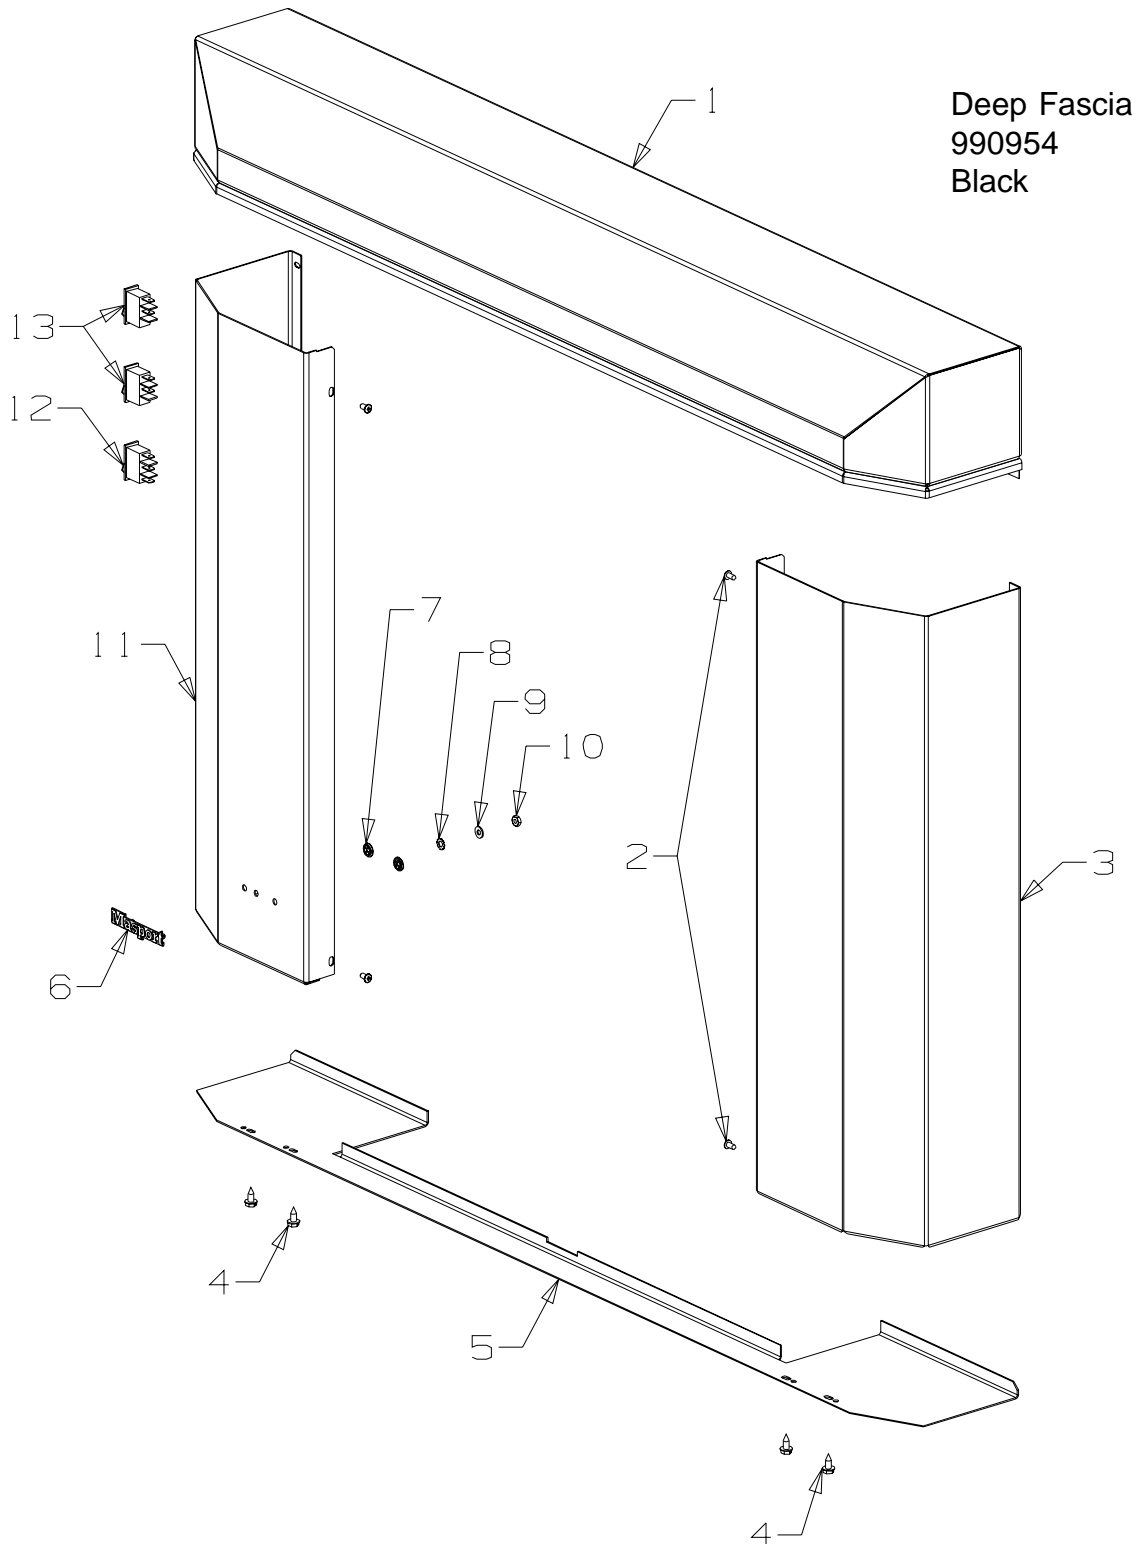

Deep Fascia
990954
Black

Item No	Part No	Description	Qty	Item No	Part No	Description	Qty
1	790437	Panel Assy-Top - Black	1	8	503371	Screw, Set M5 x 12	4
2	586737	Screw, S/T 8 x 10	4	9	503593	Nut, M5 HEX	4
3	790442	Fascia-Side, RH - Black	1	10	503622	Nut	1
4	503259	Screw, S/T 10 x .4	4	11	790441	Fascia-Side, LH - Black	1
5	990439	Stiffener - Black	1	12	503674	Switch-Fan, ON/OFF/ON	1
6	584581	Badge - Gold	1	13	503260	Switch-Burner, HI/LO	2
7	503381	Clip-Starlock, 4 Dia	2