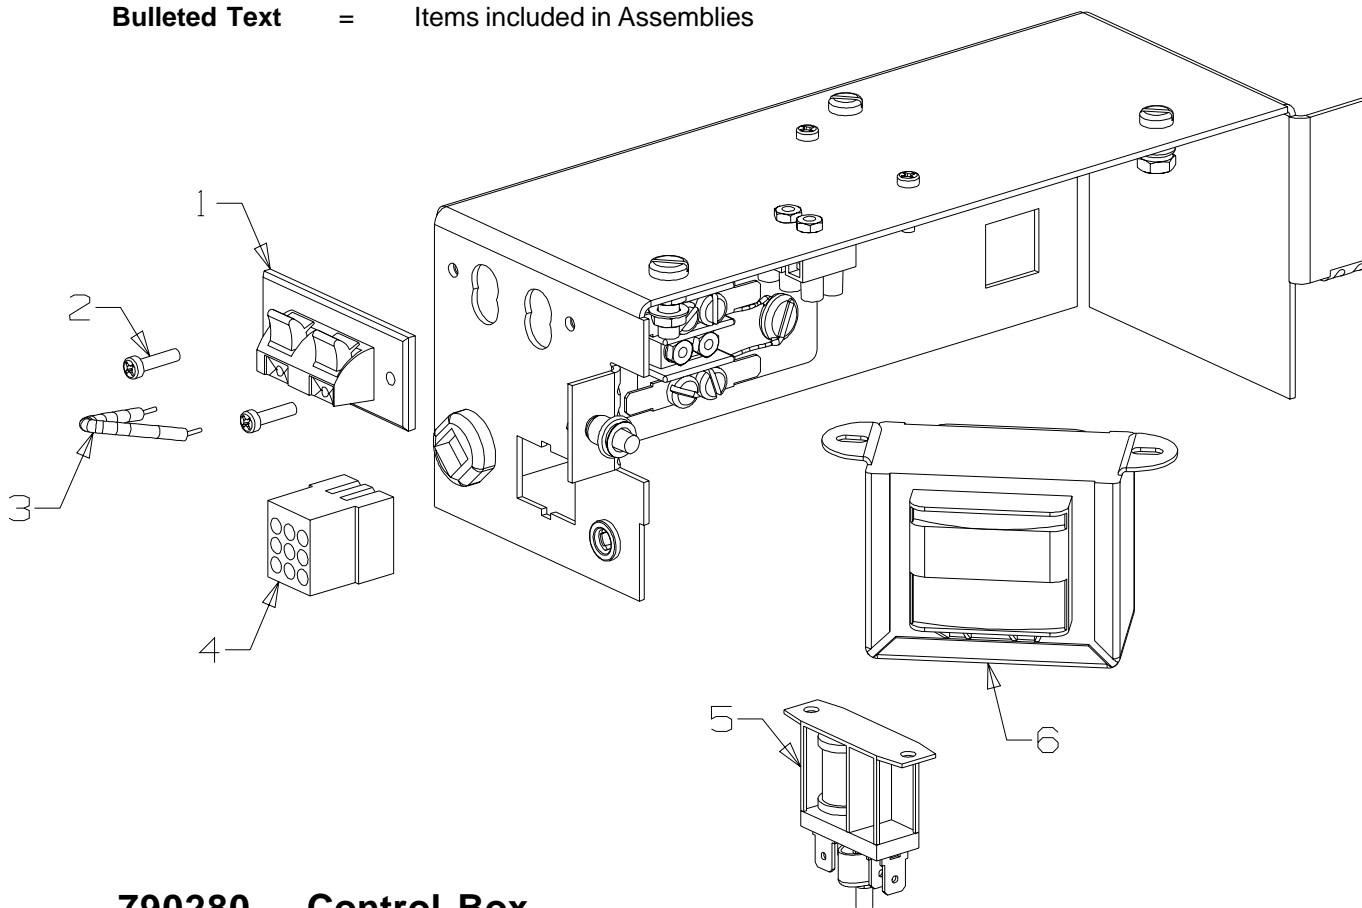

Bold Text = Assemblies
Bulleted Text = Items included in Assemblies

Item No	Part No	Description	Qty	Item No	Part No	Description	Qty
1	700714	Tape-Flat 3 x 5 x 610	1	22	990321	Bracket-Mounting, Control	1
2	991236	Retainer-Top Glass Trim	2	23	590352	Injector-Main, 2.96	
3	503627	Rivet, 4 Dia	4			- Natural Gas	1
4		Firebox Assy-Complete	1		590295	Injector-Main, 1.70 - LPG	1
5	991163	Plate-Reinforcing, Trim	2	24	590345	Fitting-Elbow 5/16" x 3/8"	1
6	503630	Screw; S/T 10 x .4	7	25	790270	Tube Assy-Main Injector	1
7	991304	Shield-Thermodisc Terminal	1	26	588172	•Olive-Brass M8	2
8	591119	Thermodisc-Fan	1	27	588393	•Nut-Compression 8mm	2
9	990282	Brack-Mount, Thermodisc	1		590120	Fittng-Flar 1/2" F X 3/8" BSP	1
10	503259	Screw, S/T 10 x .4	6	29	590269	Ignition Module - Sit	1
11	590322	Support-Log, Rear	1	30	503631	Screw, Pan M4 x 5	8
12	790246	Burner Assy (incl. items 6, 11, 13-22, 24-25, 29, 30-31)		31	790628	Valve-Control	1
				32	591181	Fitting-Reducing 1/2" - 3/8" BSP	1
13	503196	Washer; Flat 1/4"	6	33	590130	Nut-Flare 1/2"	1
14	503613	Nut, M6	12	34	589004	Nut-Flare 3/8"	1
15	501963	Screw, Set M6 x 25	6	35	790342	Log-Ceramic, Top RH	1
16	590267	Ignitor-Direct Spark	1	36	790341	Log-Ceramic, Front RH	1
17	501857	Screw, Pan M5 x 10	6	37	790356	Log-Ceramic, Front LH	1
18	501856	Nut, M5	6	38	990339	Log-Ceramic, Middle LH	1
19	990357	Bracket-Mounting, Ignitor	1	39	790343	Log-Ceramic, Middle	1
20	586734	Bush-Plastic	1	40	790338	Log-Ceramic, Rear	1
21	990406	Burner Tray Assy	1				

Bold Text = Assemblies
Bulleted Text = Items included in Assemblies

790280 Control Box

Item No	Part No	Description	Qty	Item No	Part No	Description	Qty
1	591303	Connector-Strip	1	4	591281	Block-Terminal	1
2	503163	Screw-Pan M3 x 6	6	6	990292	Transformer Assy-24v	1
3	591279	Lead-Jumper, Wallstat	1	5	591256	Relay-24v AC	1