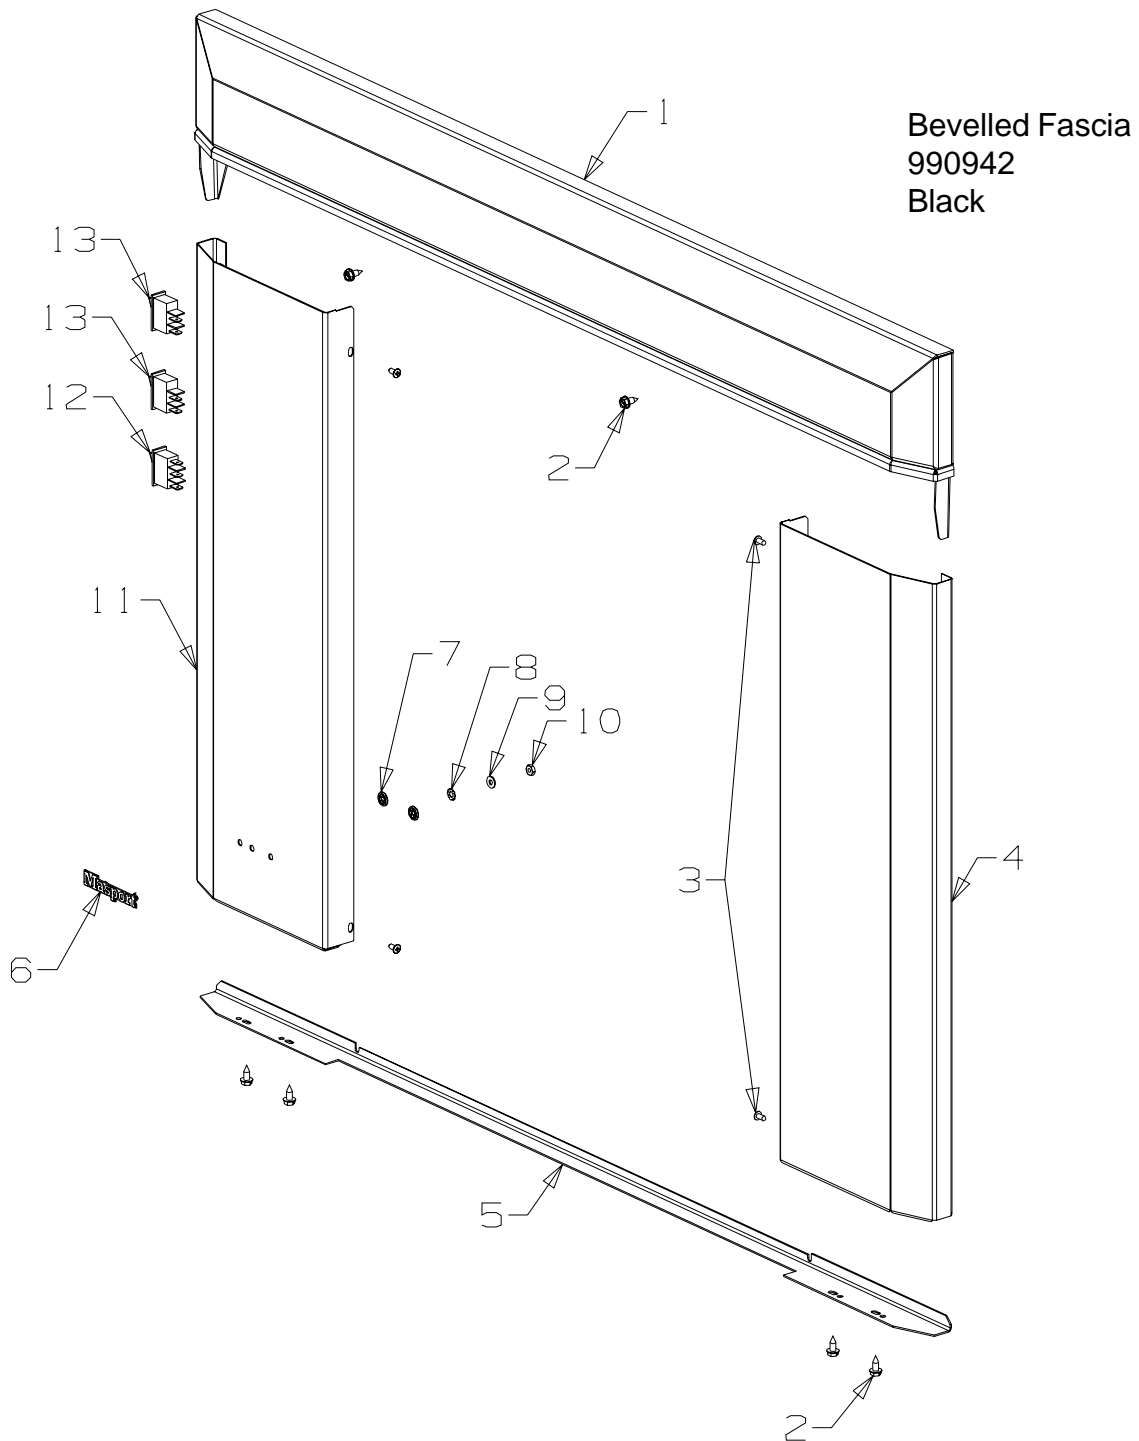

Item No	Part No	Description	Qty	Item No	Part No	Description	Qty
1	990225	Panel Assy-Top - Black	1	10	503622	Nut, M4	1
2	503259	Screw, S/T 10 x .5	6	11	790402	Fascia-Side, LH - Black	1
3	586737	Screw, S/T 8 x 10	6	12	503674	Switch-Fan, ON/OFF/ON	1
4	790400	Fascia-Side, RH - Black	1	13	503260	Switch-Burner, HI/LO	2
5	990172	Stiffener - Black	1	NOT ILLUSTRATED			
6	584581	Badge - Gold	1		590290	Decal-Control	1
7	503381	Clip-Starlock, 4 Dia	2		590291	Lead-Earth	1
8	503371	Washer, Fan Disc 5 ID x 10 OD	1				
9	503593	Washer, Flat 4 x 9 x 1	1