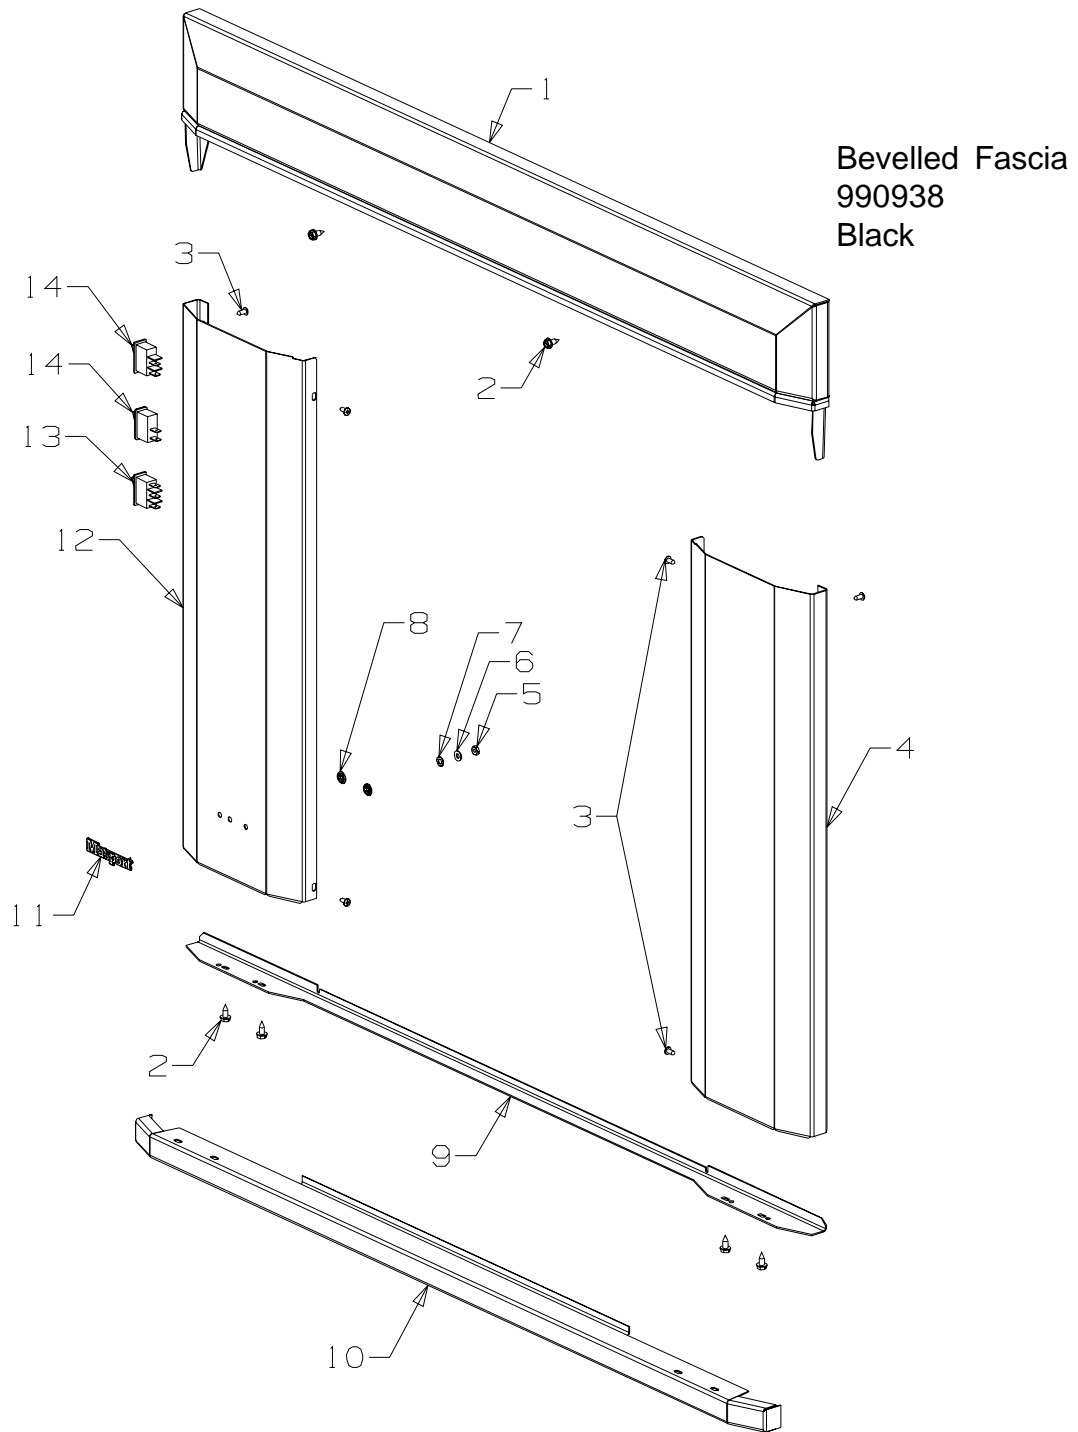

Bold Text = Assemblies
Bulleted Text = Items included in Assemblies

Two Speed Fan - Double End

790264 Fan Assembly - 2 Speed - Sofia
790395 Fan Assembly - 2 Speed - Madrid

Item No	Part No	Description	Qty	Item No	Part No	Description	Qty
1	590394	Fan-Double End - 3 Speed - Sofia	1	8	503671	Grommet-Fan, 14 ID x 6 OD	4
	590390	Fan-Double End - 3 Speed - Madrid	1	9	990265	Plate-Mounting, Fan	1
2	501580	Screw, Pan M5 x 16	4			NOT ILLUSTRATED	
3	503511	Nut, M5	4				
4	501856	Nut, M5	2				
5	503106	Washer, Flat M5	2		591321	Insulator-Utilux	4
6	503371	Washer, Fan Disc 5 ID x 10 OD	1		590279	Loom-Adaptor	1
7	501857	Screw, Pan M5 x 10	1		590284	Lead-Thermodisc	1

**Zero Clearance Kit
990940**

Item No	Part No	Description	Qty	Item No	Part No	Description	Qty
1	990150	Plate-Cover, Flue	1	10	990068	Panel-Side, RH	1
2	503704	Screw, S/T 8 x .5	36	11	990241	Rail-Bearer	2
3	990148	Heatshield-Lintel	1	12	990072	Spacer-Inner	2
4	990070	Panel-Top	1	13	990149	Bracket-Restraint	2
5	990186	Deflector-Hot Air	2	14	503388	Nut-Spire	2
6	585405	Insulation-Outer Case, Rockwool	1	16	990067	Base	1
7	990073	Panel-Rear	1	17	990071	Spacer-Base	4
8	990074	Spacer-Outer	3	18	990069	Panel-Side, LH	1
9	503429	Rivet-Pop, 3.2 Dia x 4.8	36	19	990387	Spreader-Flow	1

Item No	Part No	Description	Qty	Item No	Part No	Description	Qty
1	990225	Fascia Assy-Top	1	10	790183	Trim-Hearth, 25mm - Black	1
2	503259	Screw, S/T 10 x .5	6	11	584581	Badge - Gold	1
3	586737	Screw, S/T 8 x 10	6	12	790315	Fascia-Side, LH - Black	1
4	790170	Fascia-Side, RH - Black	1	13	503674	Switch-Fan, ON/OFF/ON	1
5	503622	Nut, M4	1	14	503260	Switch-Burner, HI/LO	2
6	503593	Washer, Flat 4 x 9 x 1	1			NOT ILLUSTRATED	
7	503371	Washer, Fan Disc 5 ID x 10 OD	1				
8	503381	Clip-Starlock, 4 Dia	2		590290	Decal-Control	1
9	990172	Stiffener - Black	1		590291	Lead-Earth	1