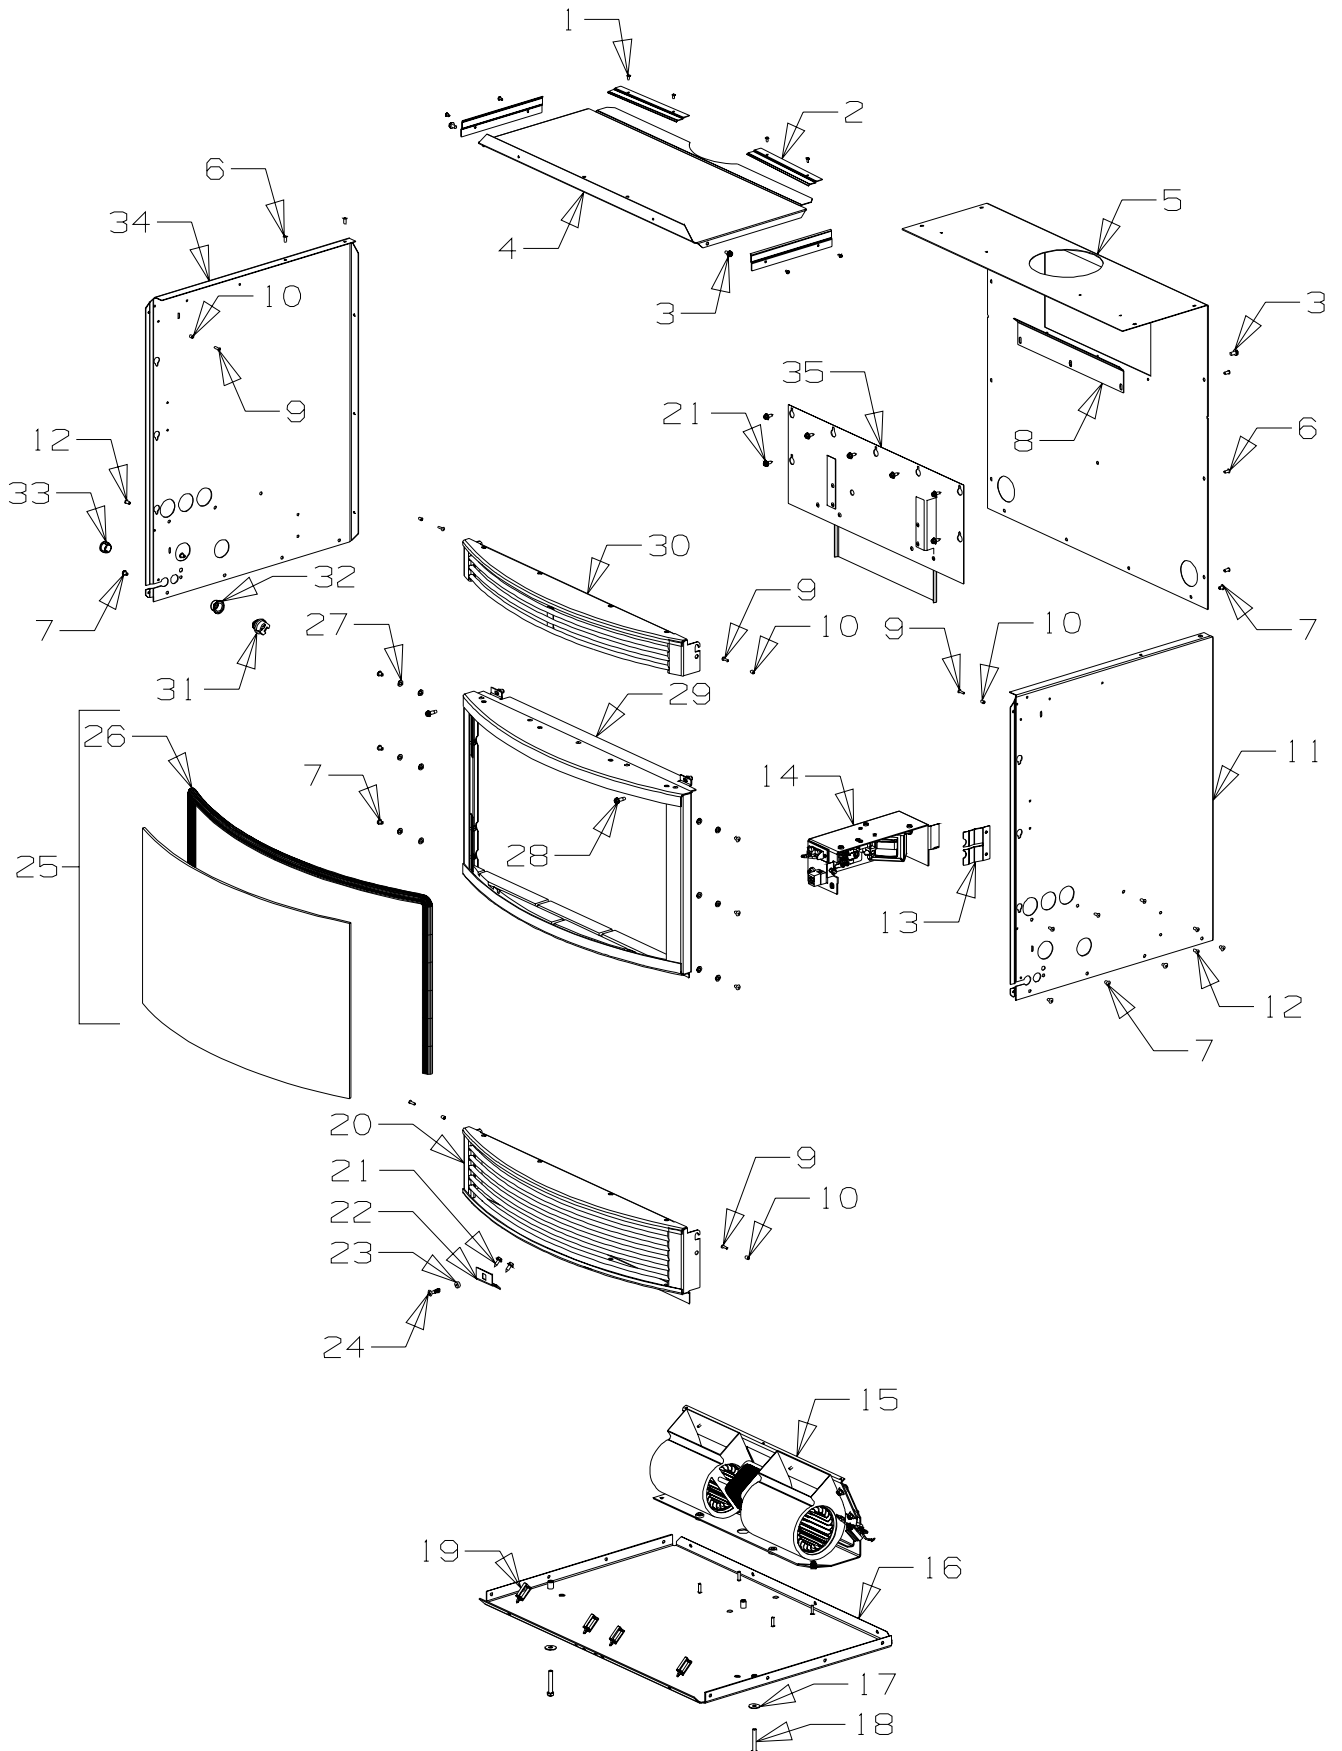

Item No	Part No	Description	Qty	Item No	Part No	Description	Qty
1	501767	Rivet-Pop 3.2 Dia x 3.2	8	19	590348	Saddle-Wire, Hi-Q	4
2	986514	Case-Outer, Guide Rail	4	20	790378	Grill-Assy, Lower - Black	1
3	503630	Screw; S/T 10 x .4	7	21	503704	Screw; S/T 8 x .5	9
4	986513	Case-Outer Top	1	22	990281	Plate-Latch	1
5	990331	Case-Outer, Rear	1	23	503818	Grommet-Dzus	1
8	990335	Bracket-Support, Diverter	1	24	503817	Stud-Dzus	1
6	503586	Rivet 4.0 Dia	14	25	790299	Glass & Tape 5 x 30 x 555	1
7	503272	Rivet-Pop 4.8 Dia x 4.8	18	26	700681	• Tape-Flat, 6 x 38 x 2m	1
11	990332	Case-Outer, Side RH	1	27	501330	Washer, Flat 5 x 10 x 1	12
12	586167	Rivet-Pop 4.0 Dia x 4.8	16	28	503489	Screw, Set M5 x 16	3
10	985310	Bush	6	29	790370	Frame Assy + Glass	1
9	501309	Rivet-Pop 3.2 Dia x 9.0	8	30	790391	Grill-Assy, Upper - Silver/Black	1
14	790280	Control Box Assy	1	31	502068	Clamp-Cable	1
13	991236	Retainer-Top Glass Trim	1	32	577089	Nut-Cable Gripper	1
15	790395	Fan Assy-2 Speed	1	33	586734	Bush-Plastic	1
16	990329	Base Assy-Fire	1	34	990333	Case-Outer, Side LH	1
17	503196	Washer; Flat 1/4"	3	35	790471	Panel-Access, Fan	1
18	503794	Screw, Set M6 x 40	3				

Bold Text = Assemblies
Bulleted Text = Items included in Assemblies