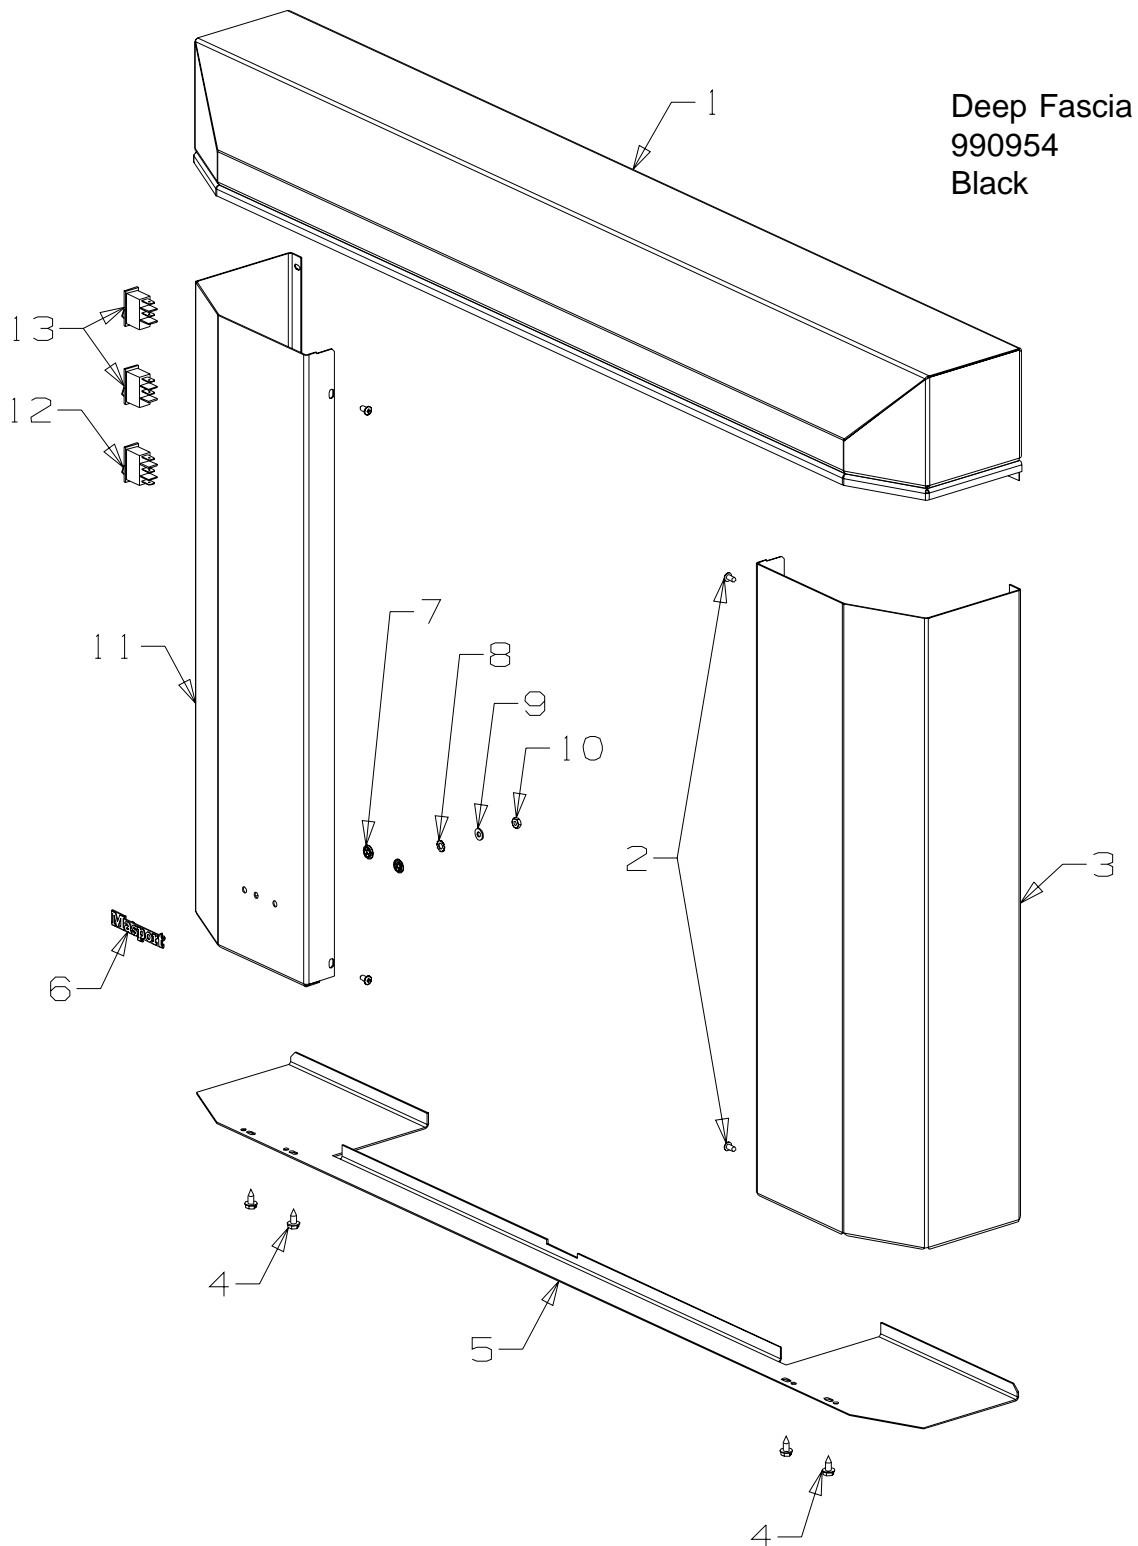

Item No	Part No	Description	Qty	Item No	Part No	Description	Qty
1	790437	Panel Assy-Top - Black	1	8	503371	Screw, Set M5 x 12	4
2	586737	Screw, S/T 8 x 10	4	9	503593	Nut, M5 HEX	4
3	790442	Fascia-Side, RH - Black	1	10	503622	Nut	1
4	503259	Screw, S/T 10 x .4	4	11	790441	Fascia-Side, LH - Black	1
5	990439	Stiffener - Black	1	12	503674	Switch-Fan, ON/OFF/ON	1
6	584581	Badge - Gold	1	13	503260	Switch-Burner, HI/LO	2
7	503381	Clip-Starlock, 4 Dia	2				

When ordering PLEASE QUOTE PART NUMBER & Description, NOT Illustration No.
Determine right or left hand side from standing in operating position