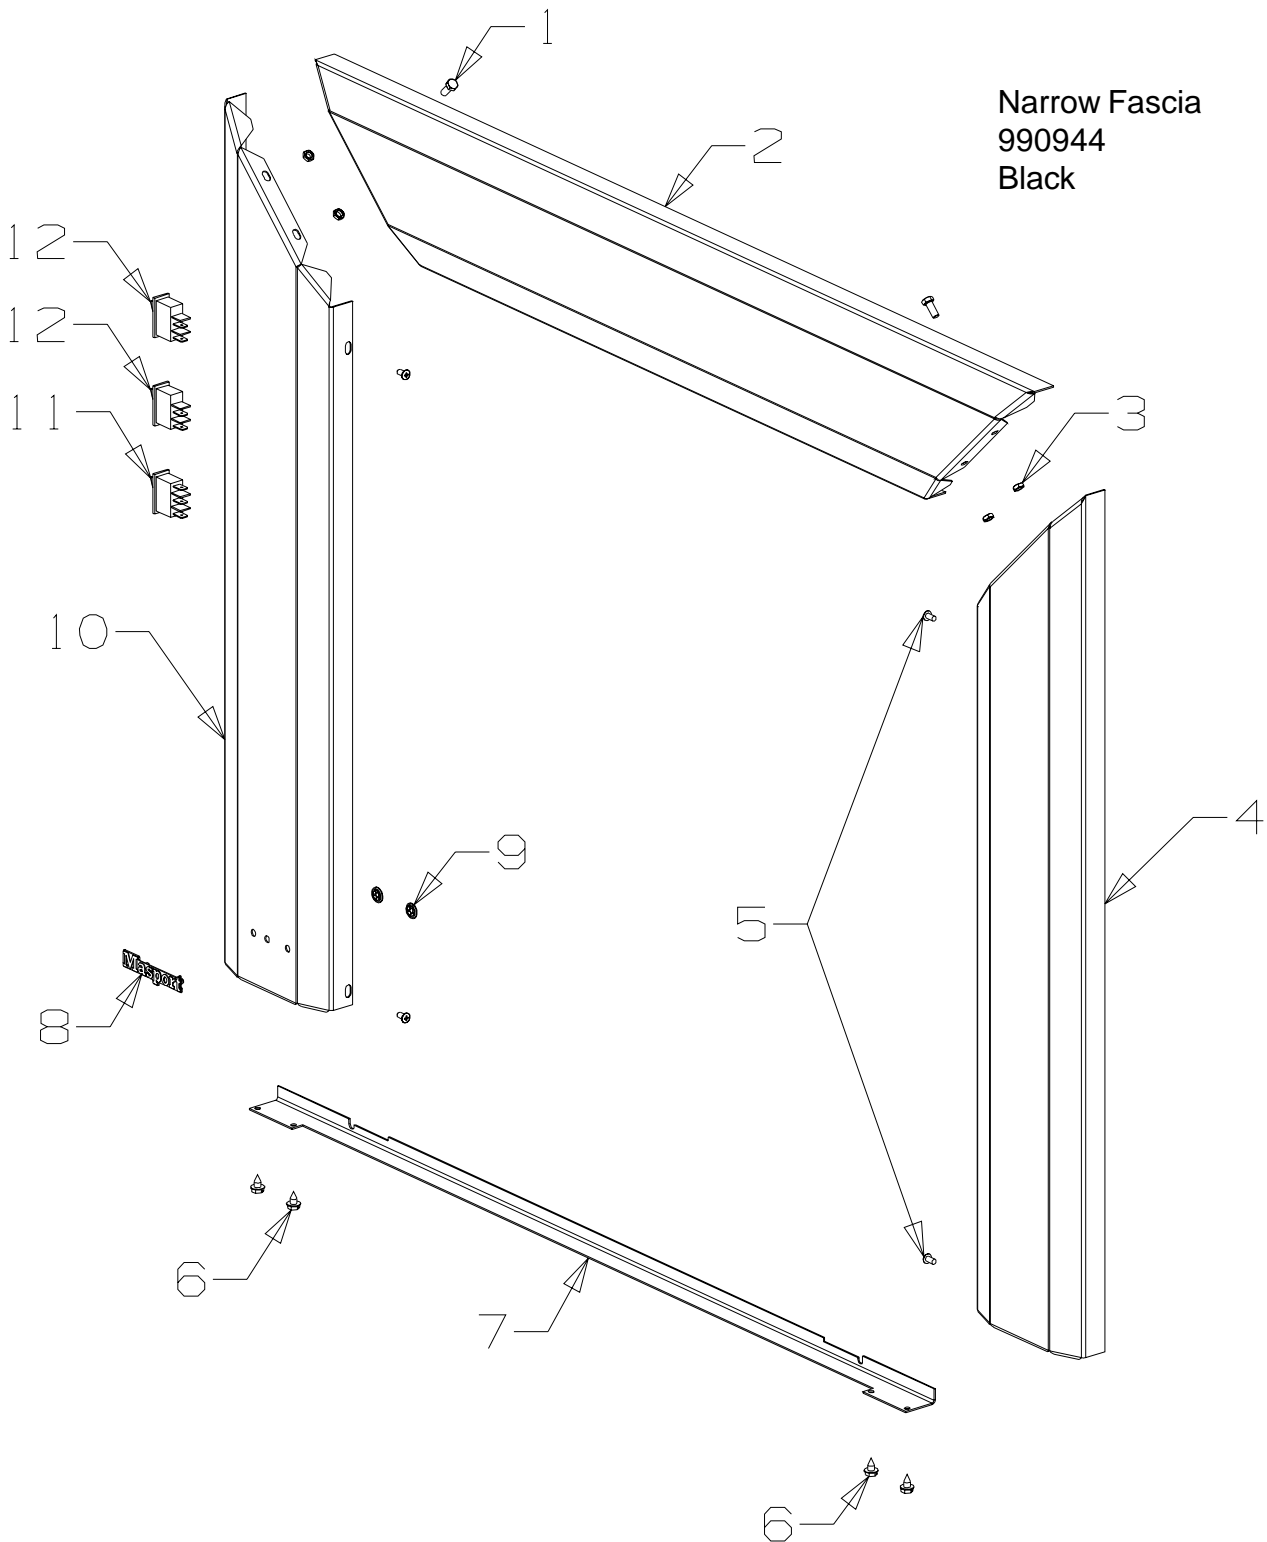

Item No	Part No	Description	Qty	Item No	Part No	Description	Qty
1	501508	Screw, Set M5 x 12	4	7	990054	Stiffener - Black	1
2	790218	Panel Assy-Top - Black	1	8	584581	Badge - Gold	1
3	501856	Nut, M5 HEX	4	9	503381	Clip-Starlock, 4 Dia	2
4	790418	Fascia-Side, RH - Black	1	10	790419	Fascia-Side, RH - Black	1
5	586737	Screw, S/T 8 x 10	4	11	503674	Switch-Fan, ON/OFF/ON	1
6	503259	Screw, S/T 10 x .4	4	12	503260	Switch-Burner, HI/LO	2