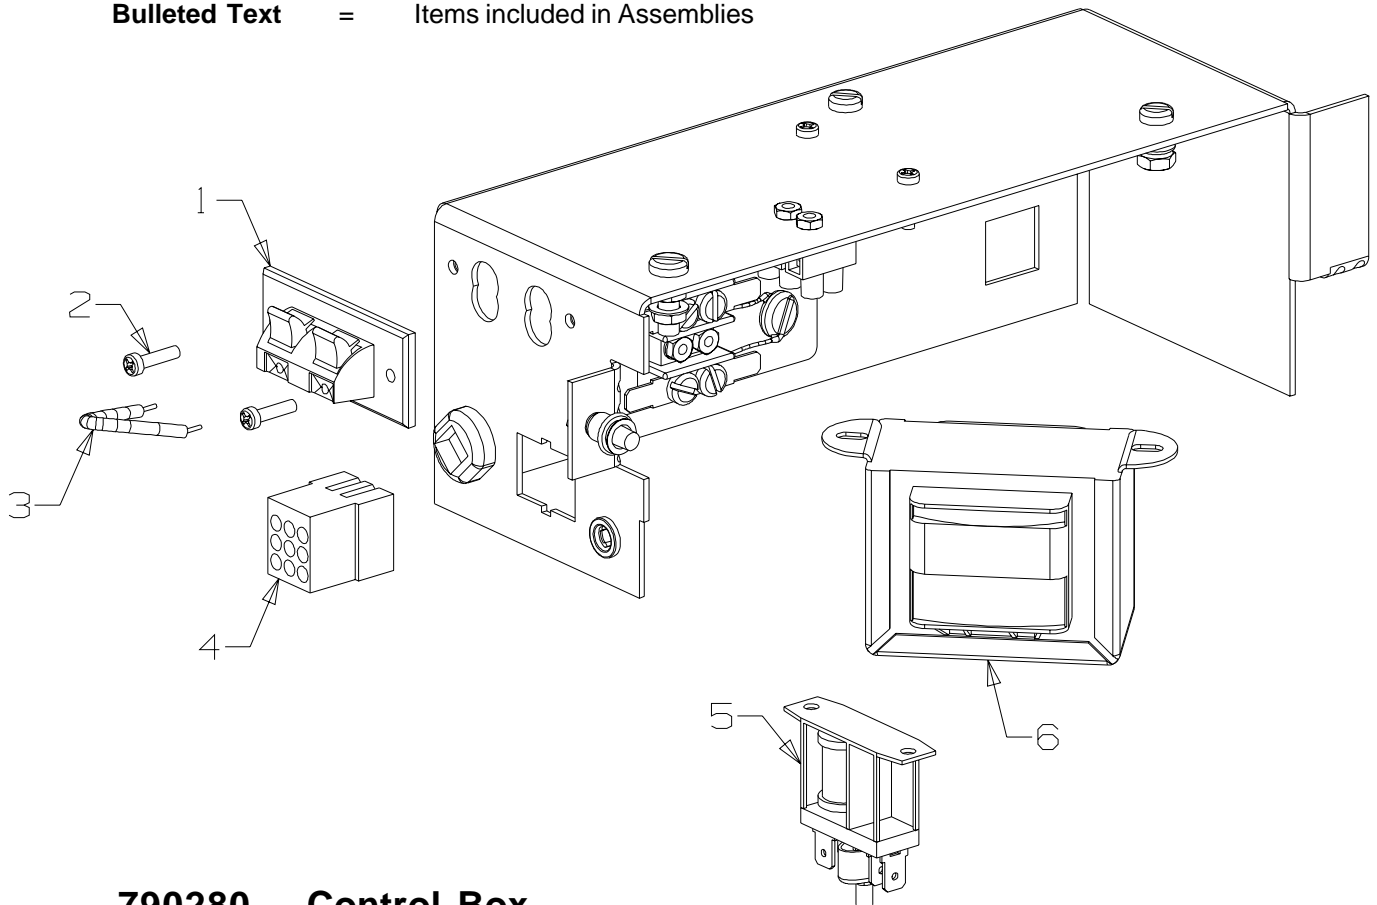

Bold Text = Assemblies
Bulleted Text = Items included in Assemblies

Item No	Part No	Description	Qty	Item No	Part No	Description	Qty
1	700714	Tape-Flat 3 x 5 x 610	1	22	990321	Bracket-Mounting, Control	1
2	991236	Retainer-Top Glass Trim	2	23	590352	Injector-Main, 2.96	
3	503627	Rivet, 4 Dia	4			- Natural Gas	1
4		Firebox Assy-Complete	1		590295	Injector-Main, 1.70 - LPG	1
5	991163	Plate-Reinforcing, Trim	2	24	590345	Fitting-Elbow 5/16" x 3/8"	1
6	503630	Screw; S/T 10 x .4	7	25	790270	Tube Assy-Main Injector	1
7	991304	Shield-Thermodisc Terminal	1	26	588172	•Olive-Brass M8	2
8	591119	Thermodisc-Fan	1	27	588393	•Nut-Compression 8mm	2
9	990282	Brack-Mount, Thermodisc	1		590120	Fittng-Flar 1/2" F X 3/8" BSP	1
10	503259	Screw, S/T 10 x .4	6	29	590269	Ignition Module - Sit	1
11	590322	Support-Log, Rear	1	30	503631	Screw, Pan M4 x 5	8
12	790246	Burner Assy (incl. items 6, 11, 13-22, 24-25, 29, 30-31)		31	790628	Valve-Control	1
				32	591181	Fitting-Reducing 1/2" - 3/8" BSP	1
13	503196	Washer; Flat 1/4"	6	33	590130	Nut-Flare 1/2"	1
14	503613	Nut, M6	12	34	589004	Nut-Flare 3/8"	1
15	501963	Screw, Set M6 x 25	6	35	790342	Log-Ceramic, Top RH	1
16	590267	Ignitor-Direct Spark	1	36	790341	Log-Ceramic, Front RH	1
17	501857	Screw, Pan M5 x 10	6	37	790356	Log-Ceramic, Front LH	1
18	501856	Nut, M5	6	38	990339	Log-Ceramic, Middle LH	1
19	990357	Bracket-Mounting, Ignitor	1	39	790343	Log-Ceramic, Middle	1
20	586734	Bush-Plastic	1	40	790338	Log-Ceramic, Rear	1
21	990406	Burner Tray Assy	1				

Bold Text = Assemblies
Bulleted Text = Items included in Assemblies

790280 Control Box

Item No	Part No	Description	Qty	Item No	Part No	Description	Qty
1	591303	Connector-Strip	1	4	591281	Block-Terminal	1
2	503163	Screw-Pan M3 x 6	6	6	990292	Transformer Assy-24v	1
3	591279	Lead-Jumper, Wallstat	1	5	591256	Relay-24v AC	1