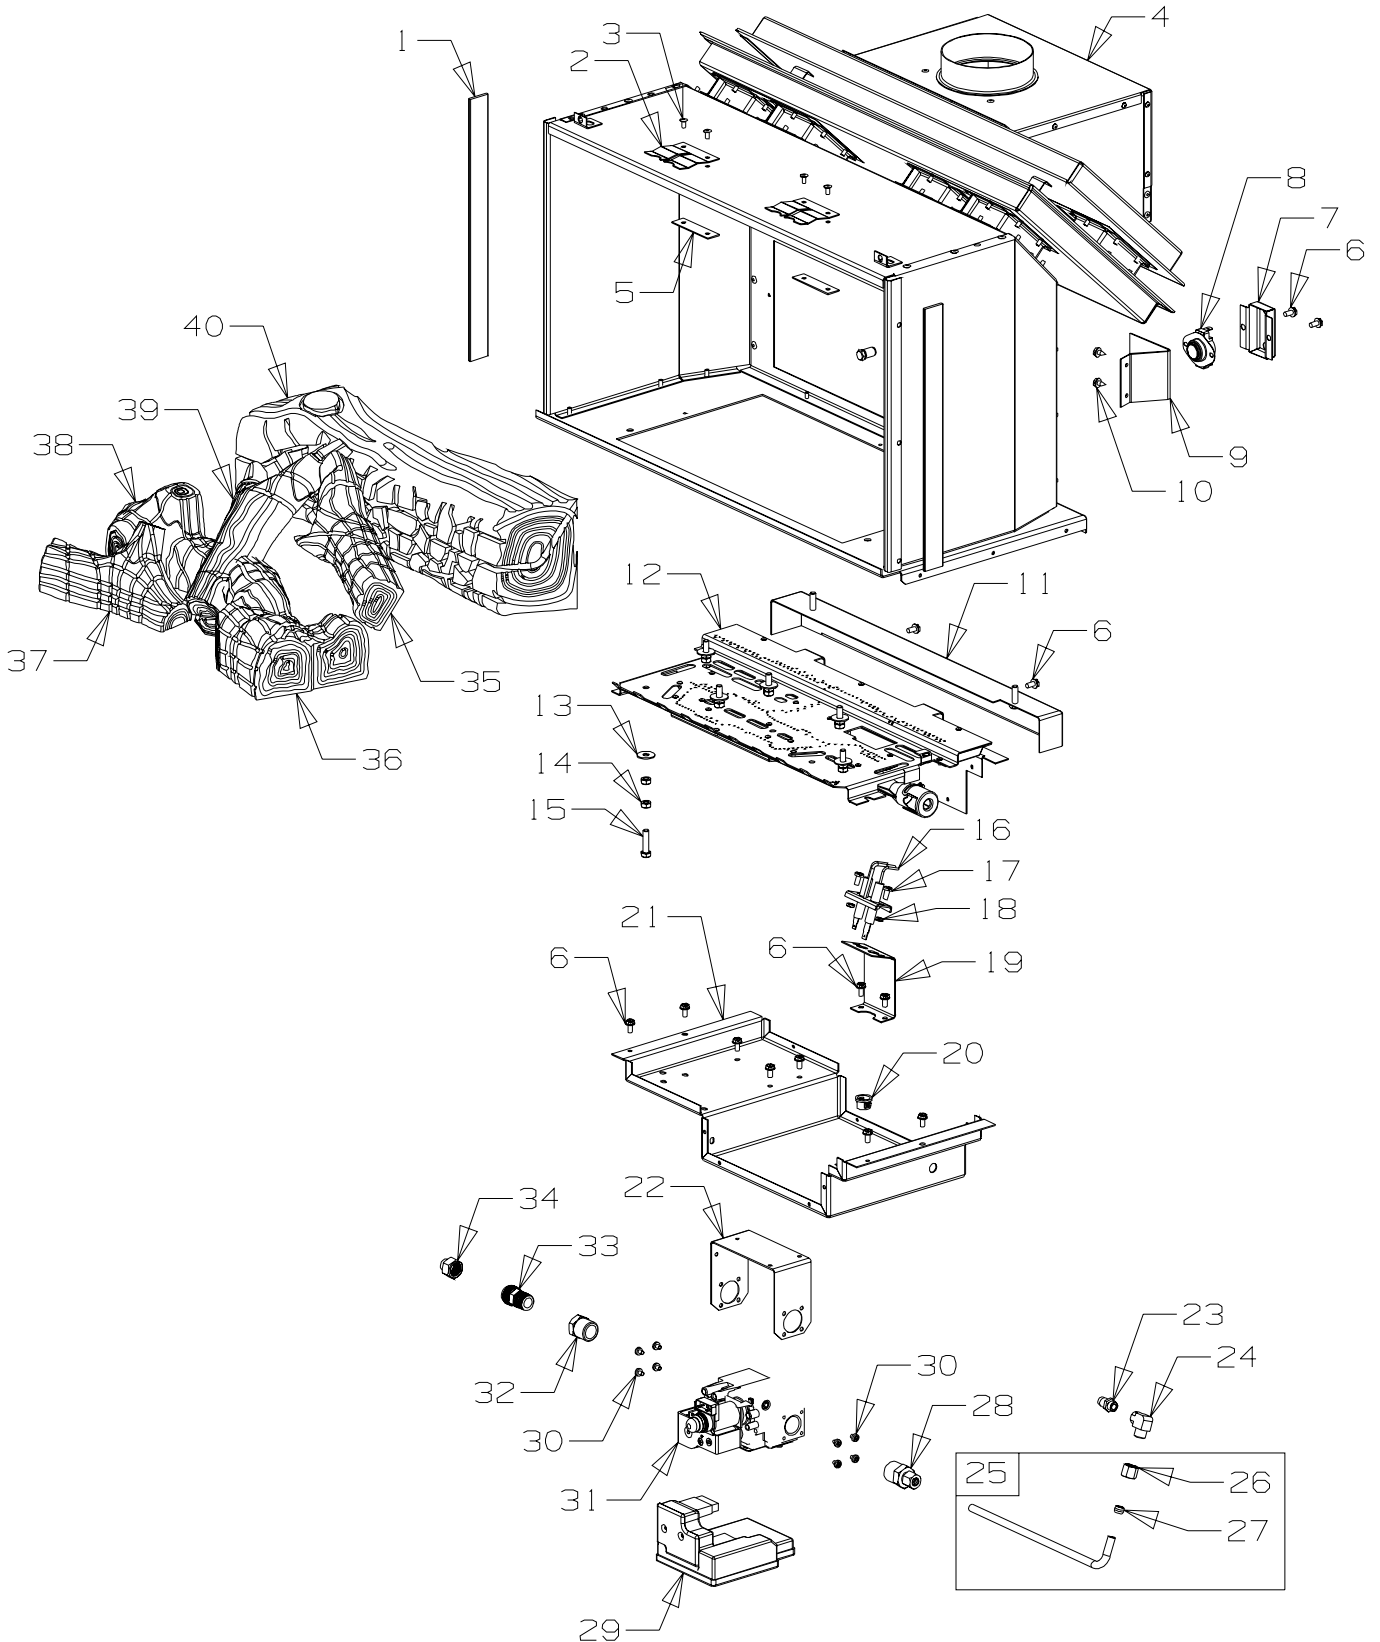

Item No	Part No	Description	Qty	Item No	Part No	Description	Qty
1	700714	Tape-Flat 3 x 5 x 610	1	22	990321	Bracket-Mounting, Control	1
2	991236	Retainer-Top Glass Trim	2	23	590352	Injector-Main, 2.96	
3	503627	Rivet, 4 Dia	4			- Natural Gas	1
4		Firebox Assy-Complete	1		590295	Injector-Main, 1.70 - LPG	1
5	991163	Plate-Reinforcing, Trim	2	24	590345	Fitting-Elbow 5/16" x 3/8"	1
6	503630	Screw; S/T 10 x .4	7	25	790270	Tube Assy-Main Injector	1
7	991304	Shield-Thermodisc Terminal	1	26	588172	•Olive-Brass M8	2
8	591119	Thermodisc-Fan	1	27	588393	•Nut-Compression 8mm	2
9	990282	Brack-Mount, Thermodisc	1		590120	Fittng-Flar 1/2" F X 3/8" BSP	1
10	503259	Screw, S/T 10 x .4	6	29	590269	Ignition Module - Sit	1
11	590322	Support-Log, Rear	1	30	503631	Screw, Pan M4 x 5	8
12	790246	Burner Assy (incl. items 6, 11, 13-22, 24-25, 29, 30-31)		31	790628	Valve-Control	1
				32	591181	Fitting-Reducing 1/2" - 3/8" BSP	1
13	503196	Washer; Flat 1/4"	6	33	590130	Nut-Flare 1/2"	1
14	503613	Nut, M6	12	34	589004	Nut-Flare 3/8"	1
15	501963	Screw, Set M6 x 25	6	35	790342	Log-Ceramic, Top RH	1
16	590267	Ignitor-Direct Spark	1	36	790341	Log-Ceramic, Front RH	1
17	501857	Screw, Pan M5 x 10	6	37	790356	Log-Ceramic, Front LH	1
18	501856	Nut, M5	6	38	990339	Log-Ceramic, Middle LH	1
19	990357	Bracket-Mounting, Ignitor	1	39	790343	Log-Ceramic, Middle	1
20	586734	Bush-Plastic	1	40	790338	Log-Ceramic, Rear	1
21	990406	Burner Tray Assy	1				

Bold Text = Assemblies
Bulleted Text = Items included in Assemblies