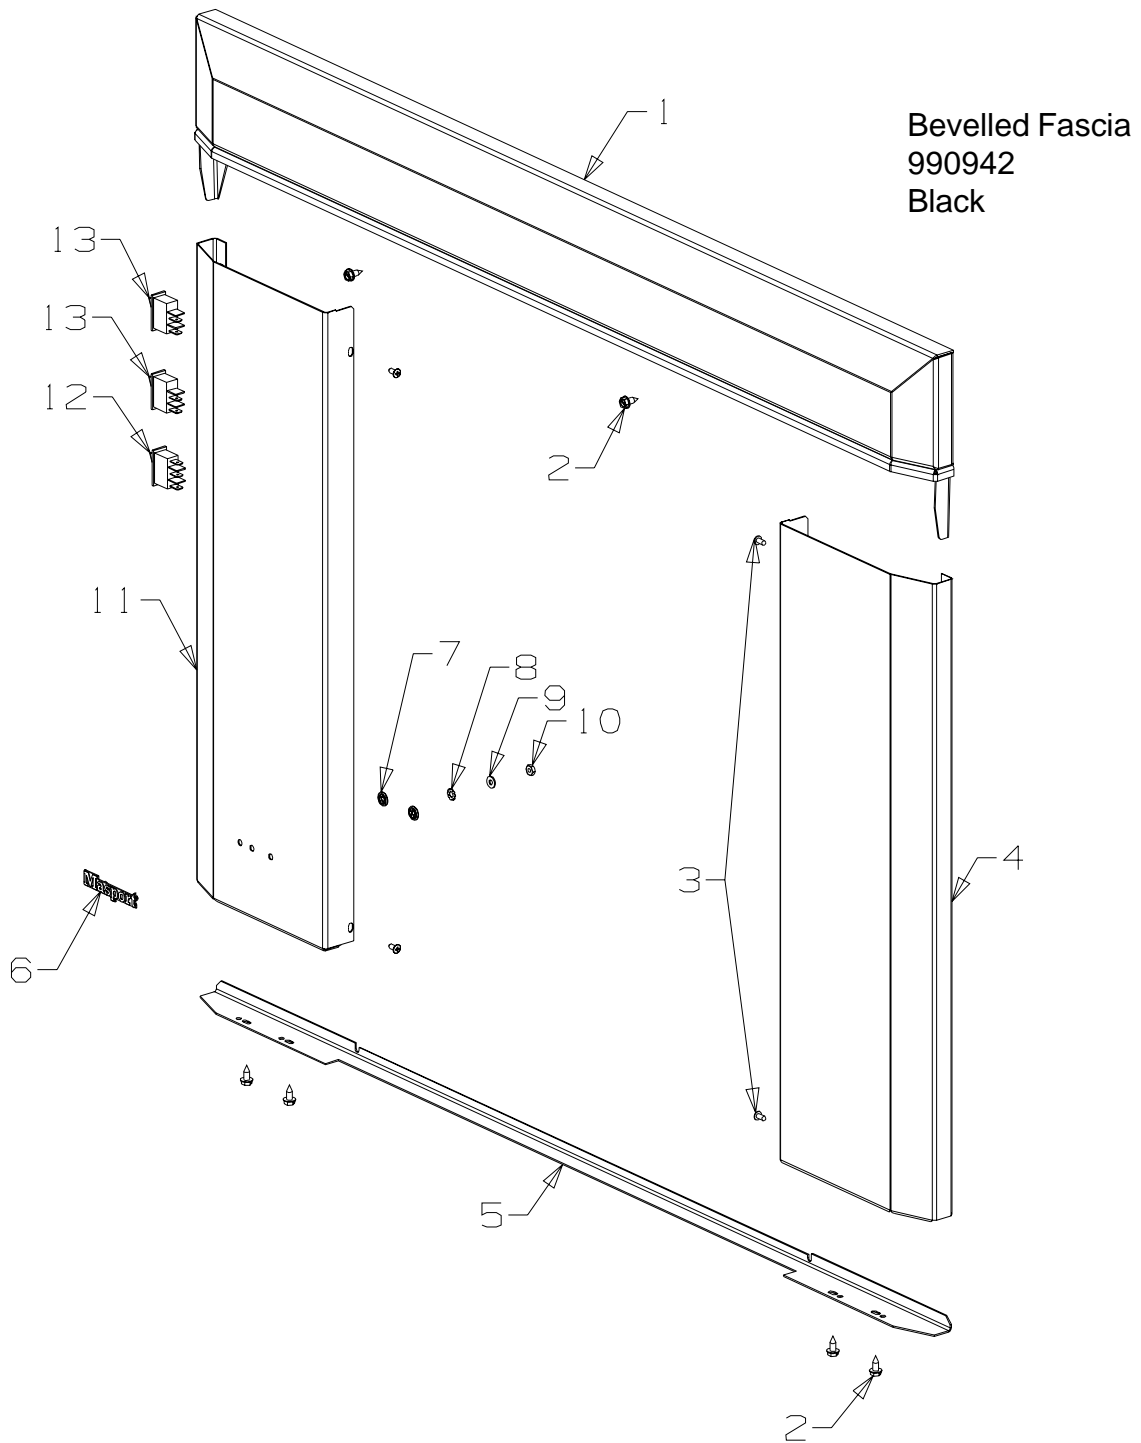

Item No	Part No	Description	Qty	Item No	Part No	Description	Qty
1	990225	Panel Assy-Top - Black	1	10	503622	Nut, M4	1
2	503259	Screw, S/T 10 x .5	6	11	790402	Fascia-Side, LH - Black	1
3	586737	Screw, S/T 8 x 10	6	12	503674	Switch-Fan, ON/OFF/ON	1
4	790400	Fascia-Side, RH - Black	1	13	503260	Switch-Burner, HI/LO	2
5	990172	Stiffener - Black	1	NOT ILLUSTRATED			
6	584581	Badge - Gold	1		590290	Decal-Control	1
7	503381	Clip-Starlock, 4 Dia	2		590291	Lead-Earth	1
8	503371	Washer, Fan Disc 5 ID x 10 OD	1				
9	503593	Washer, Flat 4 x 9 x 1	1