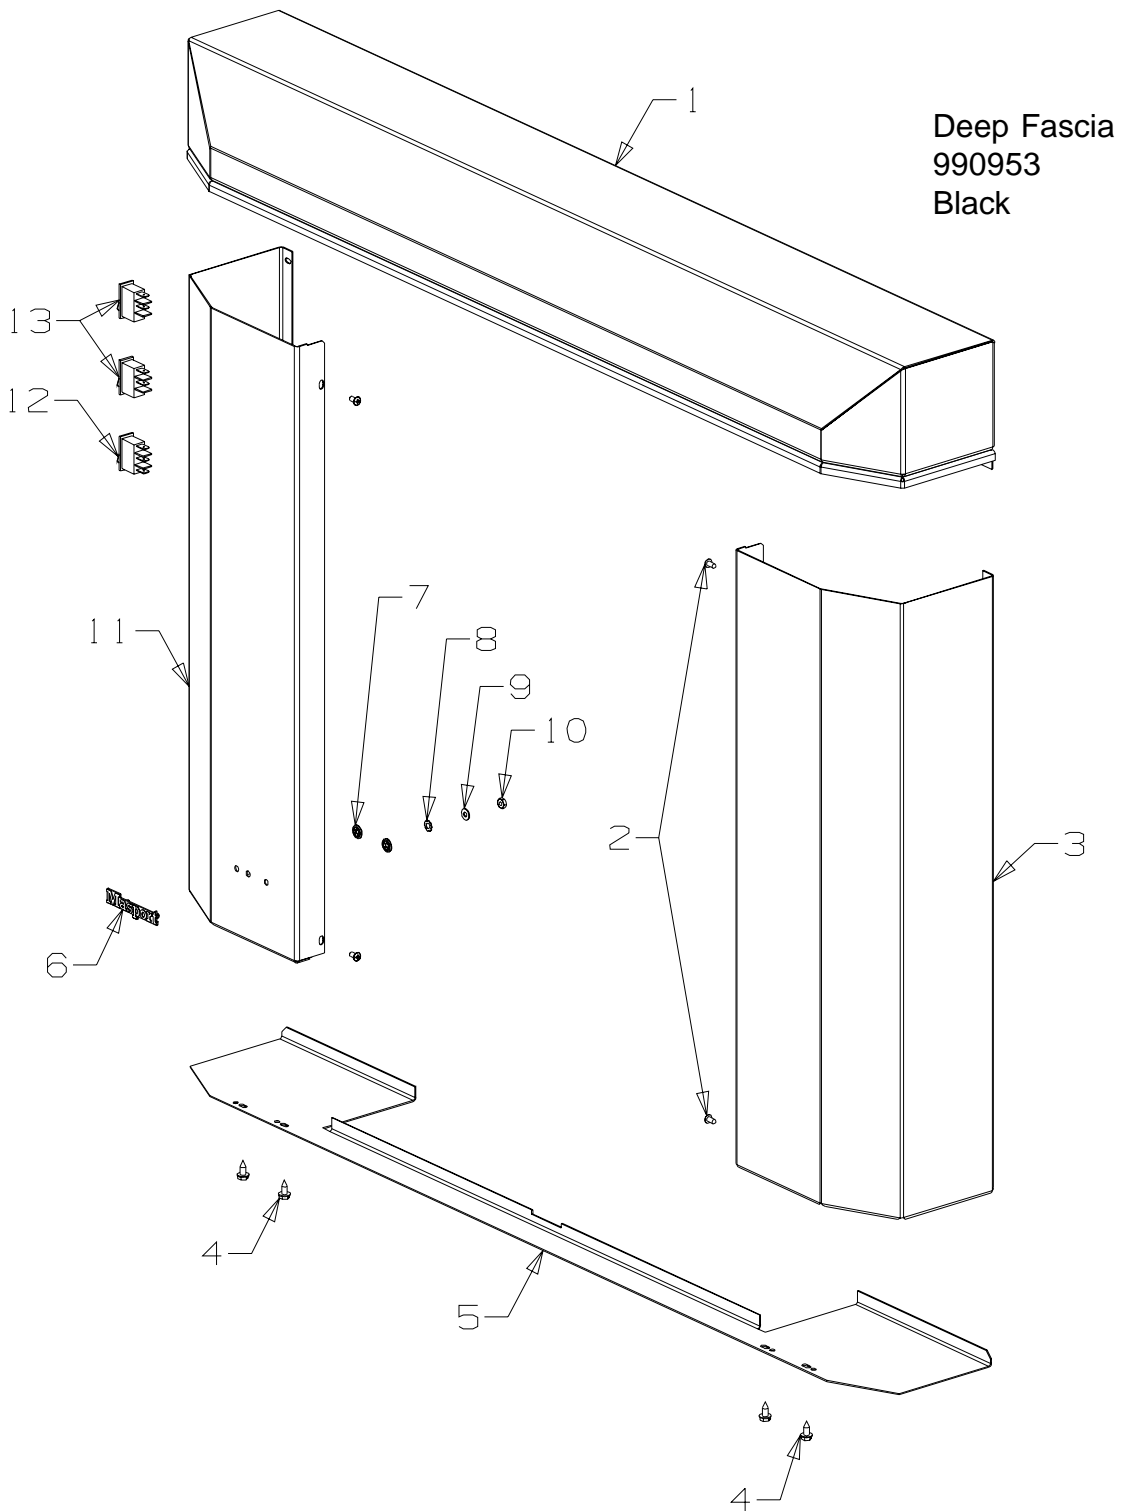

Item No	Part No	Description	Qty	Item No	Part No	Description	Qty
1	790437	Panel Assy-Top - Black	1	10	503622	Nut, M4	1
2	586737	Screw, S/T 8 x 10	6	11	790435	Fascia-Side, LH - Black	1
3	790436	Fascia-Side, RH - Black	1	12	503674	Switch-Fan, ON/OFF/ON	1
4	503259	Screw, S/T 10 x .4	6	13	503260	Switch-Burner, HI/LO	2
5	990439	Stiffener - Black	1			NOT ILLUSTRATED	
6	584581	Badge - Gold	1				
7	503381	Clip-Starlock, 4 Dia	2				
8	503371	Screw, Set M5 x 12	1	590290		Decal-Contol	1
9	503593	Washer, Flat 4 x 9 x 1	1	590291		Lead-Earth	1

When ordering PLEASE QUOTE PART NUMBER & Description, NOT Illustration No.
Determine right or left hand side from standing in operating position