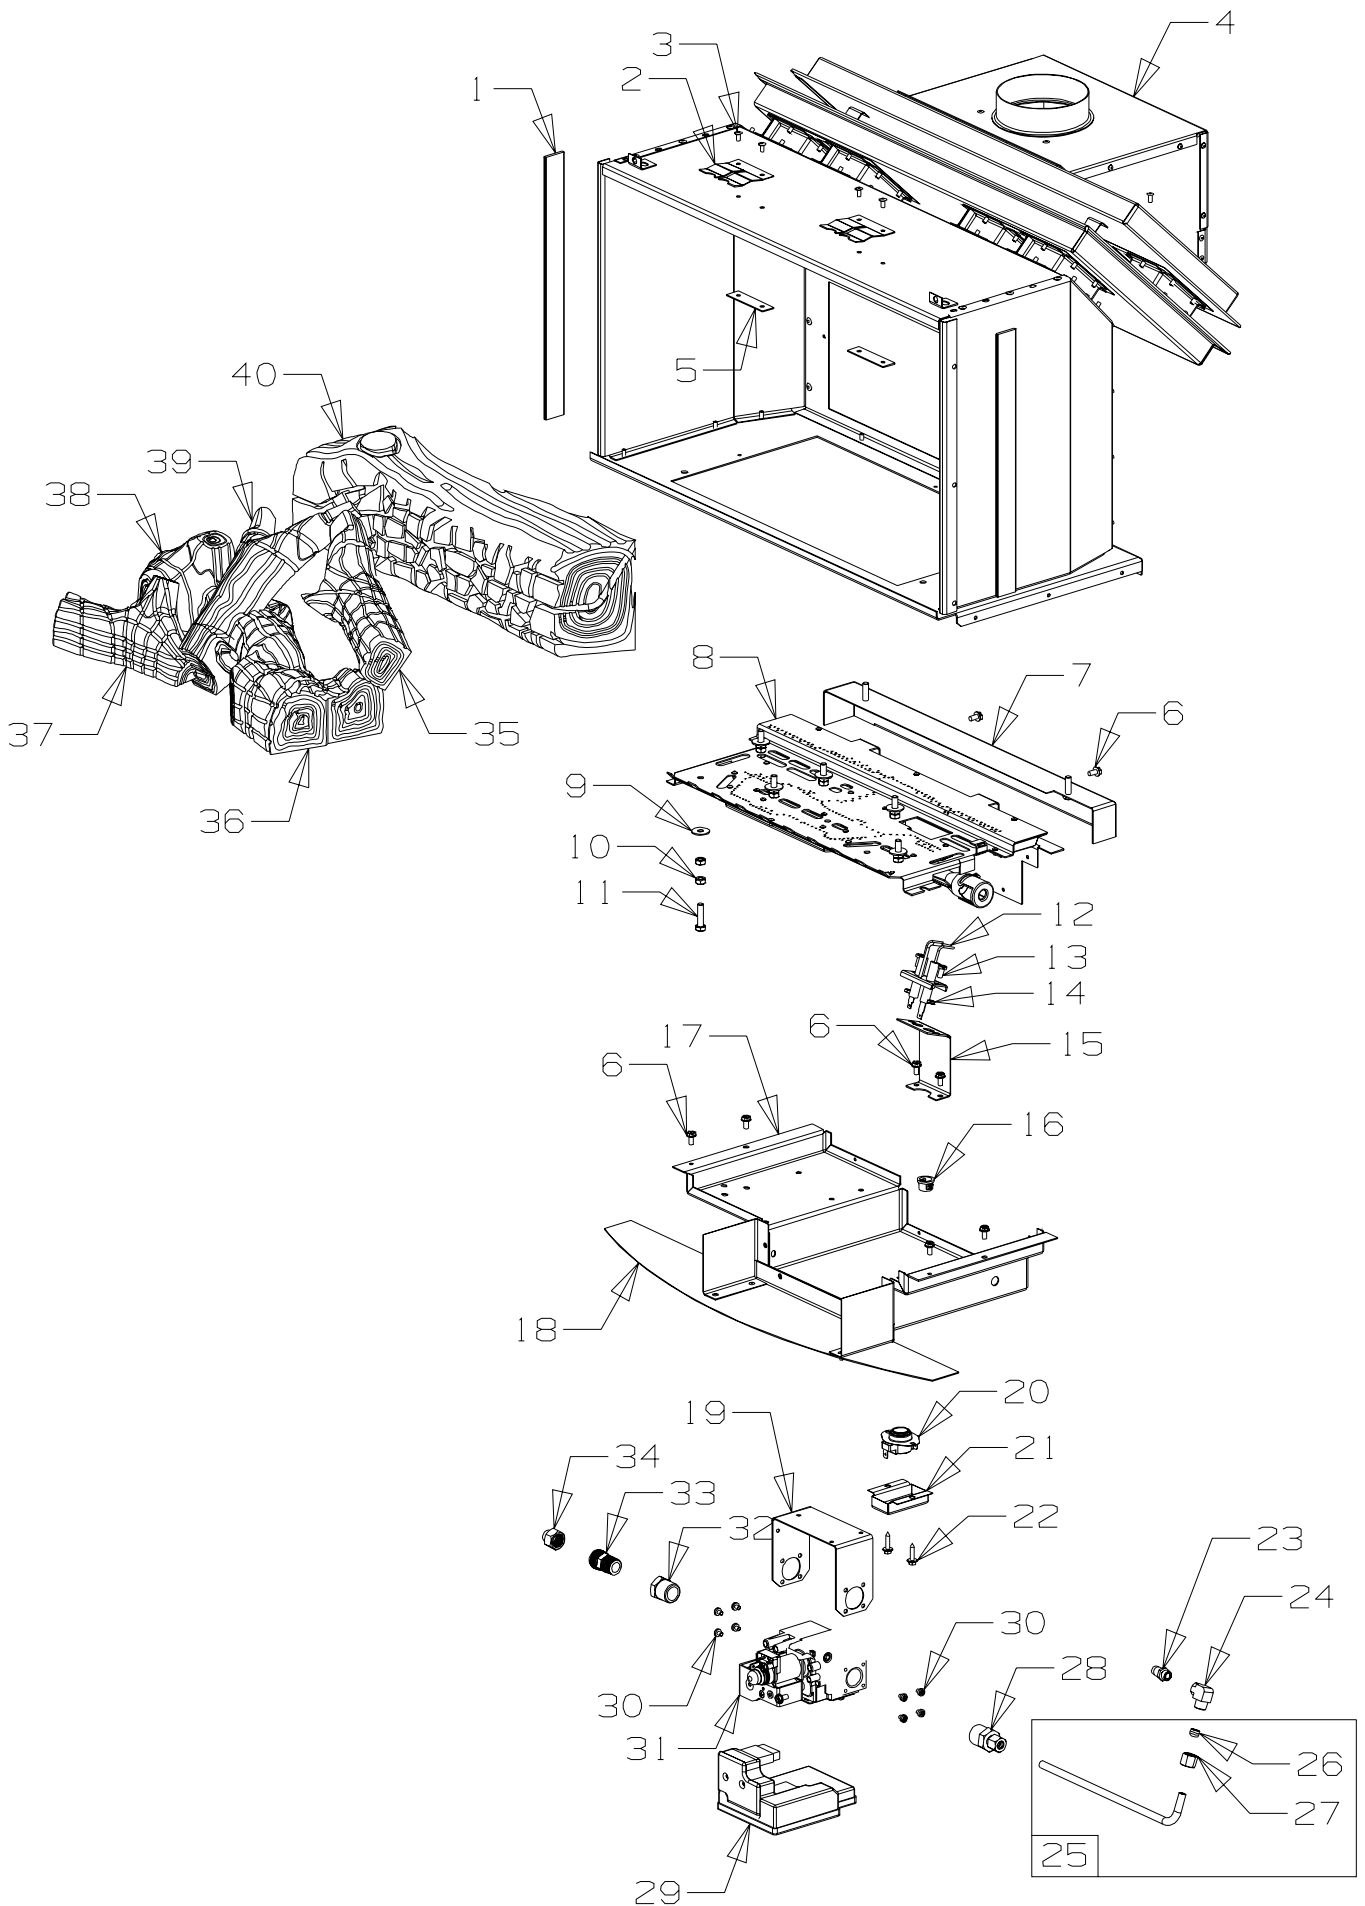

Bold Text = Assemblies
Bulleted Text = Items included in Assemblies

Item No	Part No	Description	Qty	Item No	Part No	Description	Qty
1	501767	Rivet-Pop 3.2 Dia x 3.2	8	19	590348	Saddle-Wire, Hi-Q	4
2	986514	Case-Outer, Guide Rail	4	20	790378	Grill-Assy, Lower - Black	1
3	503630	Screw; S/T 10 x .4	7	21	503704	Screw; S/T 8 x .5	9
4	986513	Case-Outer Top	1	22	990281	Plate-Latch	1
5	990331	Case-Outer, Rear	1	23	503818	Grommet-Dzus	1
8	990335	Bracket-Support, Diverter	1	24	503817	Stud-Dzus	1
6	503586	Rivet 4.0 Dia	14	25	790299	Glass & Tape 5 x 30 x 555	1
7	503272	Rivet-Pop 4.8 Dia x 4.8	18	26	700681	• Tape-Flat, 6 x 38 x 2m	1
11	990332	Case-Outer, Side RH	1	27	501330	Washer, Flat 5 x 10 x 1	12
12	586167	Rivet-Pop 4.0 Dia x 4.8	16	28	503489	Screw, Set M5 x 16	3
10	985310	Bush	6	29	790370	Frame Assy + Glass	1
9	501309	Rivet-Pop 3.2 Dia x 9.0	8	30	790391	Grill-Assy, Upper - Silver/Black	1
14	790280	Control Box Assy	1	31	502068	Clamp-Cable	1
13	991236	Retainer-Top Glass Trim	1	32	577089	Nut-Cable Gripper	1
15	790395	Fan Assy-2 Speed	1	33	586734	Bush-Plastic	1
16	990329	Base Assy-Fire	1	34	990333	Case-Outer, Side LH	1
17	503196	Washer; Flat 1/4"	3	35	790471	Panel-Access, Fan	1
18	503794	Screw, Set M6 x 40	3				

Bold Text = Assemblies
Bulleted Text = Items included in Assemblies

790280 Control Box

Item No	Part No	Description	Qty	Item No	Part No	Description	Qty
1	591303	Connector-Strip	1	4	591281	Block-Terminal	1
2	503163	Screw-Pan M3 x 6	6	6	990292	Transformer Assy-24v	1
3	591279	Lead-Jumper, Wallstat	1	5	591256	Relay-24v AC	1