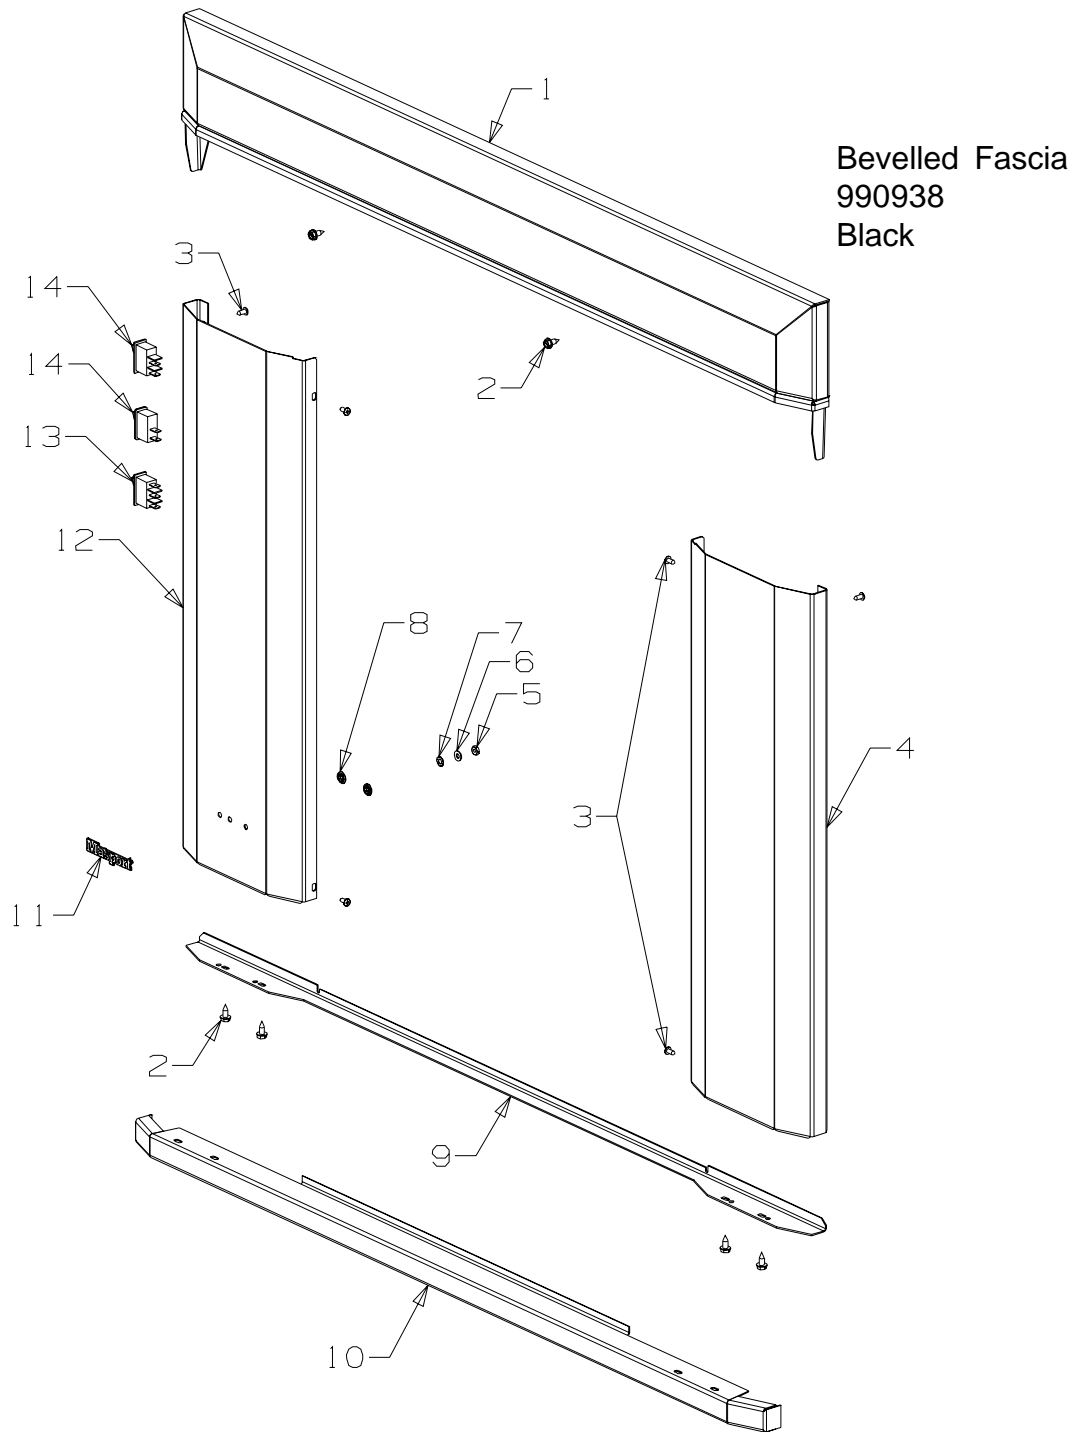

Bold Text = Assemblies
Bulleted Text = Items included in Assemblies

Two Speed Fan - Double End

790264 Fan Assembly - 2 Speed - Sofia
790395 Fan Assembly - 2 Speed - Madrid

Item No	Part No	Description	Qty	Item No	Part No	Description	Qty
1	590394	Fan-Double End - 3 Speed - Sofia	1	8	503671	Grommet-Fan, 14 ID x 6 OD	4
	590390	Fan-Double End - 3 Speed - Madrid	1	9	990265	Plate-Mounting, Fan	1
2	501580	Screw, Pan M5 x 16	4	NOT ILLUSTRATED			
3	503511	Nut, M5	4				
4	501856	Nut, M5	2		591321	Insulator-Utilux	4
5	503106	Washer, Flat M5	2		590279	Loom-Adaptor	1
6	503371	Washer, Fan Disc 5 ID x 10 OD	1		590284	Lead-Thermodisc	1
7	501857	Screw, Pan M5 x 10	1				

**Zero Clearance Kit
990940**

Item No	Part No	Description	Qty	Item No	Part No	Description	Qty
1	990150	Plate-Cover, Flue	1	10	990068	Panel-Side, RH	1
2	503704	Screw, S/T 8 x .5	36	11	990241	Rail-Bearer	2
3	990148	Heatshield-Lintel	1	12	990072	Spacer-Inner	2
4	990070	Panel-Top	1	13	990149	Bracket-Restraint	2
5	990186	Deflector-Hot Air	2	14	503388	Nut-Spire	2
6	585405	Insulation-Outer Case, Rockwool	1	16	990067	Base	1
7	990073	Panel-Rear	1	17	990071	Spacer-Base	4
8	990074	Spacer-Outer	3	18	990069	Panel-Side, LH	1
9	503429	Rivet-Pop, 3.2 Dia x 4.8	36	19	990387	Spreader-Flow	1

Item No	Part No	Description	Qty	Item No	Part No	Description	Qty
1	990225	Fascia Assy-Top	1	10	790183	Trim-Hearth, 25mm - Black	1
2	503259	Screw, S/T 10 x .5	6	11	584581	Badge - Gold	1
3	586737	Screw, S/T 8 x 10	6	12	790315	Fascia-Side, LH - Black	1
4	790170	Fascia-Side, RH - Black	1	13	503674	Switch-Fan, ON/OFF/ON	1
5	503622	Nut, M4	1	14	503260	Switch-Burner, HI/LO	2
6	503593	Washer, Flat 4 x 9 x 1	1			NOT ILLUSTRATED	
7	503371	Washer, Fan Disc 5 ID x 10 OD	1				
8	503381	Clip-Starlock, 4 Dia	2		590290	Decal-Control	1
9	990172	Stiffener - Black	1		590291	Lead-Earth	1