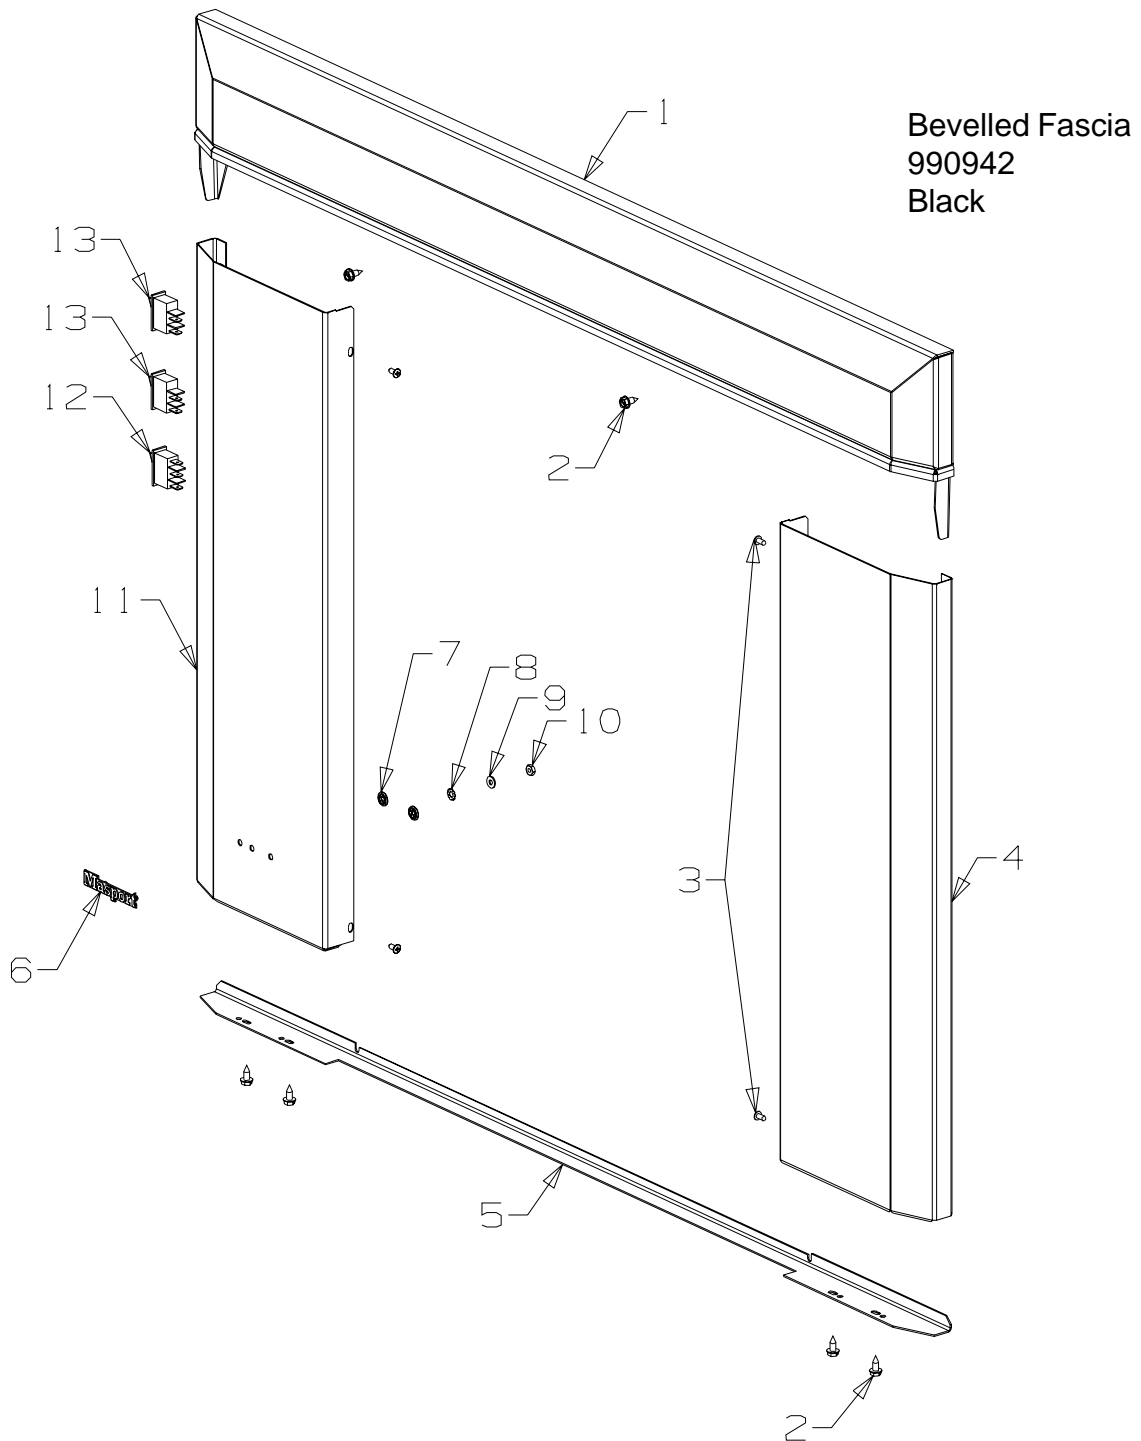

Item No	Part No	Description	Qty	Item No	Part No	Description	Qty
1	990225	Panel Assy-Top - Black	1	10	503622	Nut, M4	1
2	503259	Screw, S/T 10 x .5	6	11	790402	Fascia-Side, LH - Black	1
3	586737	Screw, S/T 8 x 10	6	12	503674	Switch-Fan, ON/OFF/ON	1
4	790400	Fascia-Side, RH - Black	1	13	503260	Switch-Burner, HI/LO	2
5	990172	Stiffener - Black	1	NOT ILLUSTRATED			
6	584581	Badge - Gold	1		590290	Decal-Control	1
7	503381	Clip-Starlock, 4 Dia	2		590291	Lead-Earth	1
8	503371	Washer, Fan Disc 5 ID x 10 OD	1				
9	503593	Washer, Flat 4 x 9 x 1	1