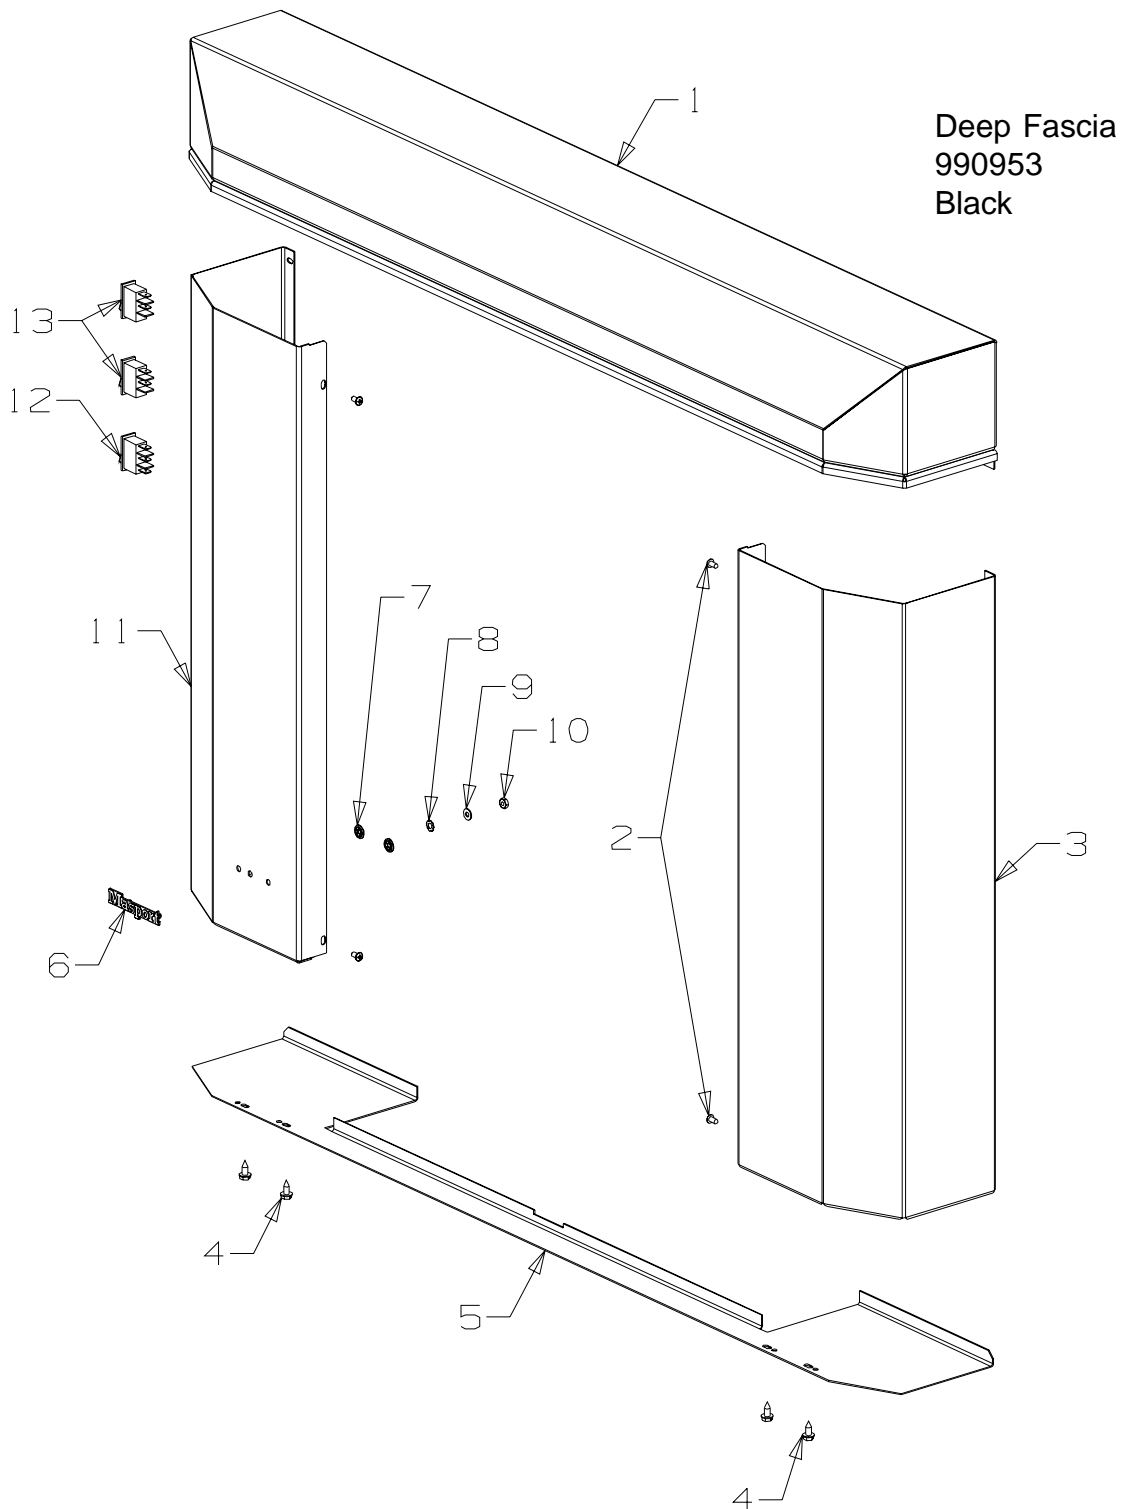

Item No	Part No	Description	Qty	Item No	Part No	Description	Qty
1	790437	Panel Assy-Top - Black	1	10	503622	Nut, M4	1
2	586737	Screw, S/T 8 x 10	6	11	790435	Fascia-Side, LH - Black	1
3	790436	Fascia-Side, RH - Black	1	12	503674	Switch-Fan, ON/OFF/ON	1
4	503259	Screw, S/T 10 x .4	6	13	503260	Switch-Burner, HI/LO	2
5	990439	Stiffener - Black	1			NOT ILLUSTRATED	
6	584581	Badge - Gold	1				
7	503381	Clip-Starlock, 4 Dia	2				
8	503371	Screw, Set M5 x 12	1	590290		Decal-Contol	1
9	503593	Washer, Flat 4 x 9 x 1	1	590291		Lead-Earth	1

When ordering PLEASE QUOTE PART NUMBER & Description, NOT Illustration No.
Determine right or left hand side from standing in operating position