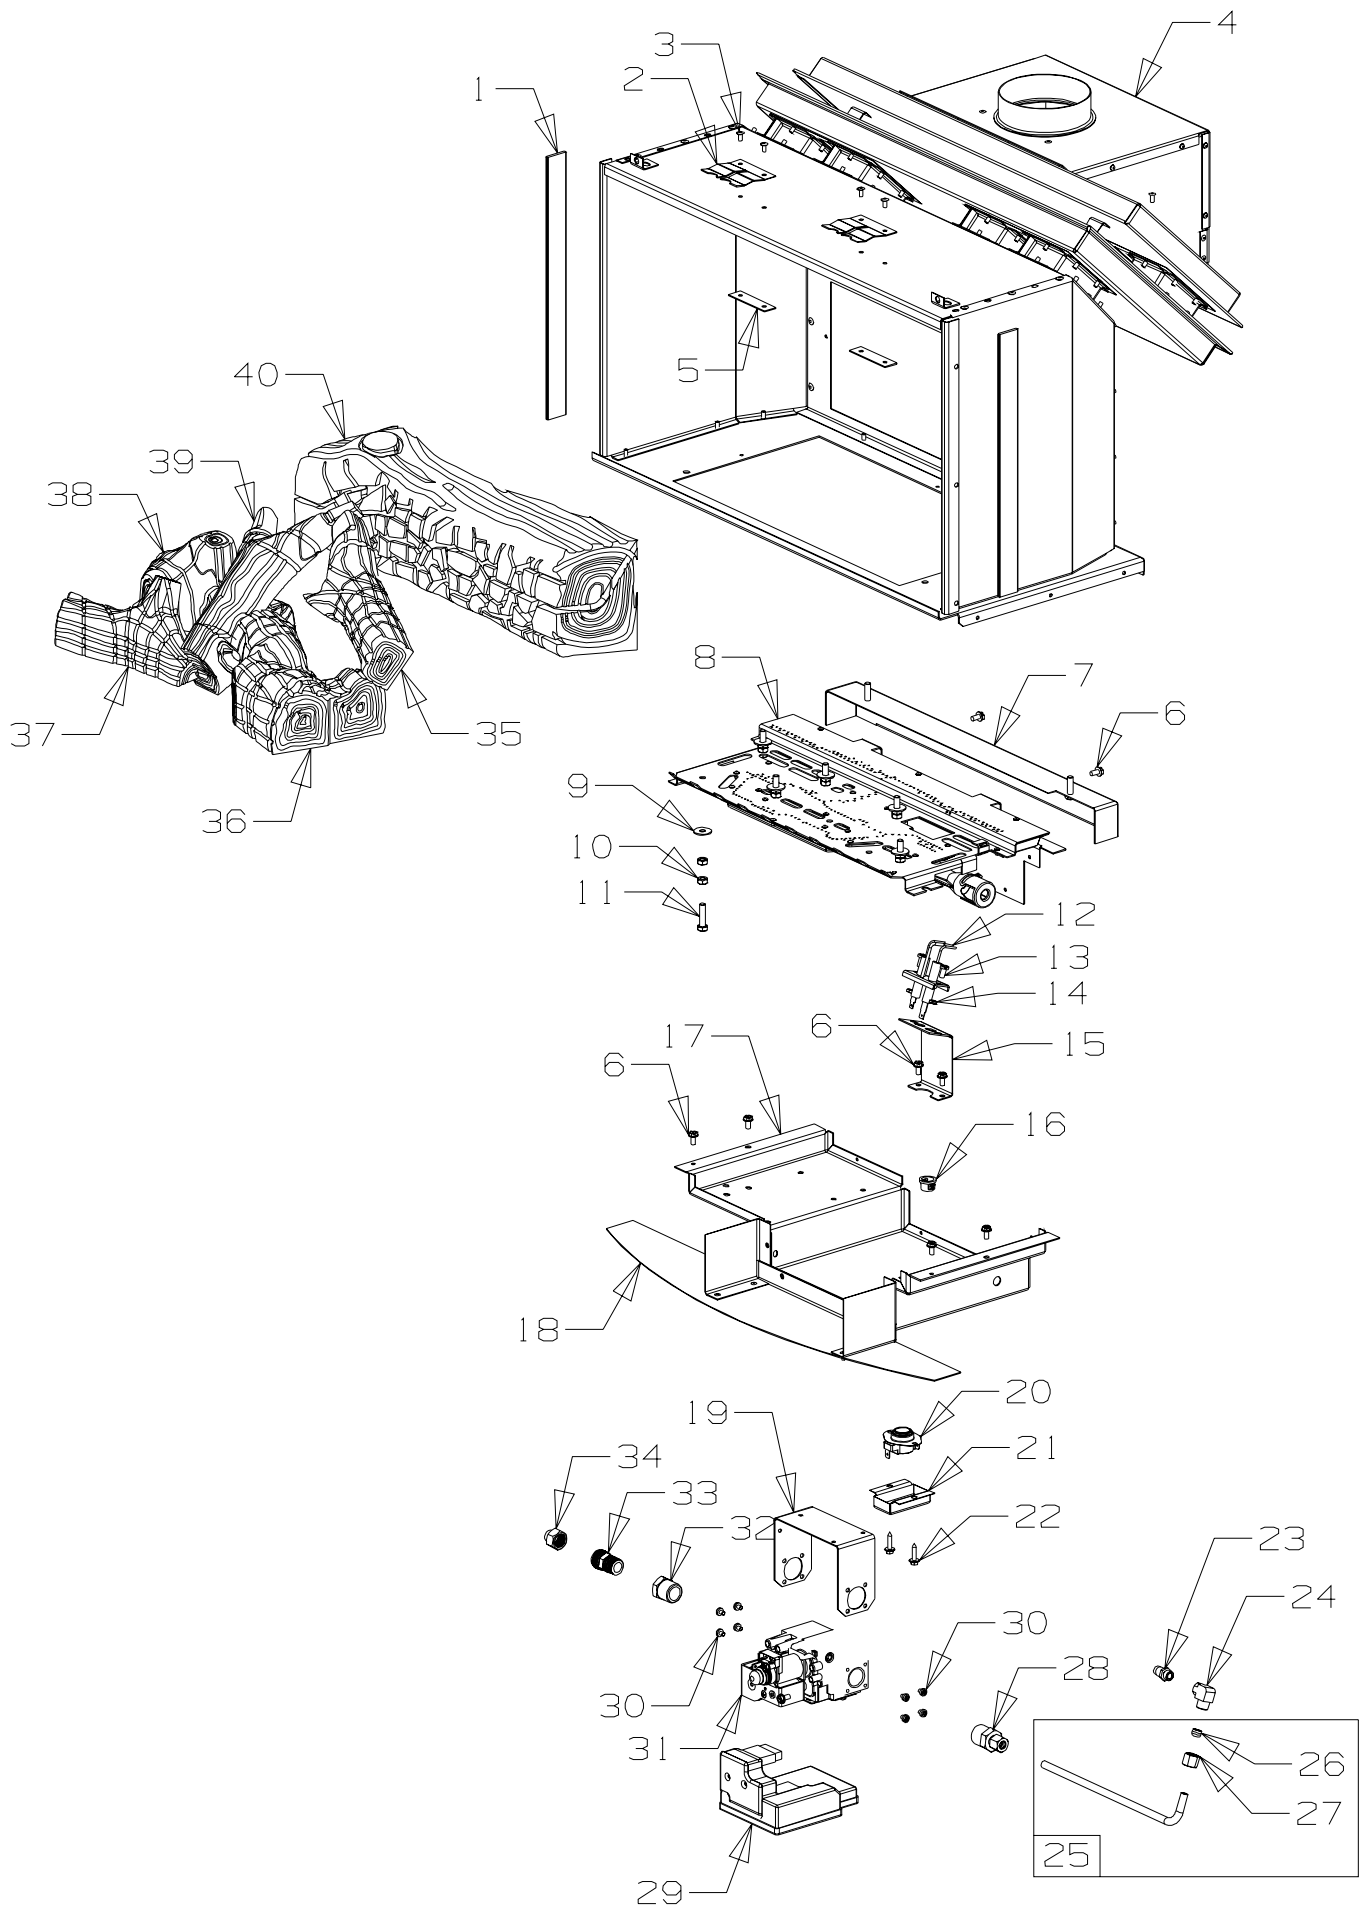

Bold Text = Assemblies
Bulleted Text = Items included in Assemblies

Item No	Part No	Description	Qty	Item No	Part No	Description	Qty
1	501767	Rivet-Pop 3.2 Dia x 3.2	8	19	590348	Saddle-Wire, Hi-Q	4
2	986514	Case-Outer, Guide Rail	4	20	790378	Grill-Assy, Lower - Black	1
3	503630	Screw; S/T 10 x .4	7	21	503704	Screw; S/T 8 x .5	9
4	986513	Case-Outer Top	1	22	990281	Plate-Latch	1
5	990331	Case-Outer, Rear	1	23	503818	Grommet-Dzus	1
8	990335	Bracket-Support, Diverter	1	24	503817	Stud-Dzus	1
6	503586	Rivet 4.0 Dia	14	25	790299	Glass & Tape 5 x 30 x 555	1
7	503272	Rivet-Pop 4.8 Dia x 4.8	18	26	700681	• Tape-Flat, 6 x 38 x 2m	1
11	990332	Case-Outer, Side RH	1	27	501330	Washer, Flat 5 x 10 x 1	12
12	586167	Rivet-Pop 4.0 Dia x 4.8	16	28	503489	Screw, Set M5 x 16	3
10	985310	Bush	6	29	790370	Frame Assy + Glass	1
9	501309	Rivet-Pop 3.2 Dia x 9.0	8	30	790391	Grill-Assy, Upper - Silver/Black	1
14	790280	Control Box Assy	1	31	502068	Clamp-Cable	1
13	991236	Retainer-Top Glass Trim	1	32	577089	Nut-Cable Gripper	1
15	790395	Fan Assy-2 Speed	1	33	586734	Bush-Plastic	1
16	990329	Base Assy-Fire	1	34	990333	Case-Outer, Side LH	1
17	503196	Washer; Flat 1/4"	3	35	790471	Panel-Access, Fan	1
18	503794	Screw, Set M6 x 40	3				

Bold Text = Assemblies
Bulleted Text = Items included in Assemblies

790280 Control Box

Item No	Part No	Description	Qty	Item No	Part No	Description	Qty
1	591303	Connector-Strip	1	4	591281	Block-Terminal	1
2	503163	Screw-Pan M3 x 6	6	6	990292	Transformer Assy-24v	1
3	591279	Lead-Jumper, Wallstat	1	5	591256	Relay-24v AC	1