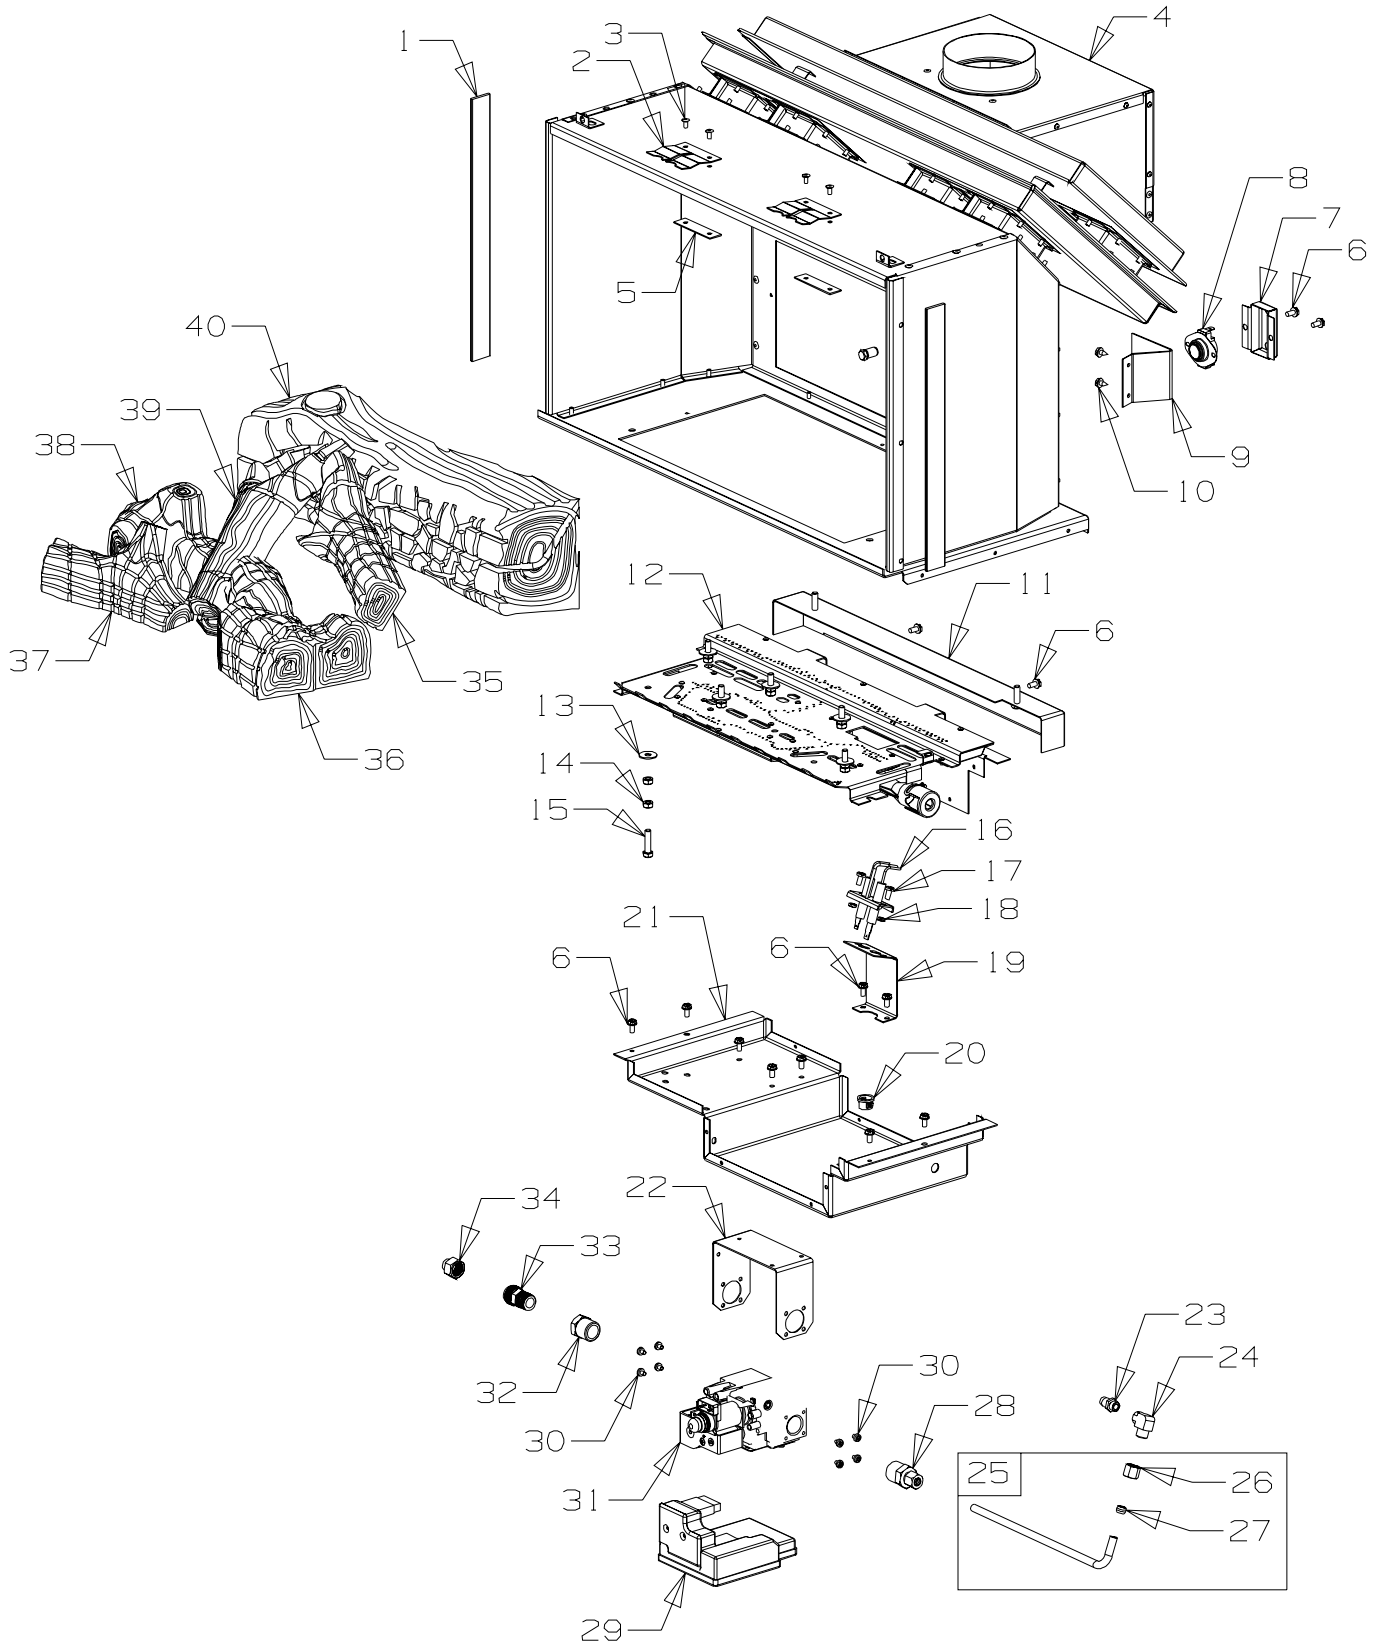

Item No	Part No	Description	Qty	Item No	Part No	Description	Qty
1	700714	Tape-Flat 3 x 5 x 610	1	22	990321	Bracket-Mounting, Control	1
2	991236	Retainer-Top Glass Trim	2	23	590352	Injector-Main, 2.96	
3	503627	Rivet, 4 Dia	4			- Natural Gas	1
4		Firebox Assy-Complete	1		590295	Injector-Main, 1.70 - LPG	1
5	991163	Plate-Reinforcing, Trim	2	24	590345	Fitting-Elbow 5/16" x 3/8"	1
6	503630	Screw; S/T 10 x .4	7	25	790270	Tube Assy-Main Injector	1
7	991304	Shield-Thermodisc Terminal	1	26	588172	•Olive-Brass M8	2
8	591119	Thermodisc-Fan	1	27	588393	•Nut-Compression 8mm	2
9	990282	Brack-Mount, Thermodisc	1		590120	Fittng-Flar 1/2" F X 3/8" BSP	1
10	503259	Screw, S/T 10 x .4	6	29	590269	Ignition Module - Sit	1
11	590322	Support-Log, Rear	1	30	503631	Screw, Pan M4 x 5	8
12	790246	Burner Assy (incl. items 6, 11, 13-22, 24-25, 29, 30-31)		31	790628	Valve-Control	1
				32	591181	Fitting-Reducing 1/2" - 3/8" BSP	1
13	503196	Washer; Flat 1/4"	6	33	590130	Nut-Flare 1/2"	1
14	503613	Nut, M6	12	34	589004	Nut-Flare 3/8"	1
15	501963	Screw, Set M6 x 25	6	35	790342	Log-Ceramic, Top RH	1
16	590267	Ignitor-Direct Spark	1	36	790341	Log-Ceramic, Front RH	1
17	501857	Screw, Pan M5 x 10	6	37	790356	Log-Ceramic, Front LH	1
18	501856	Nut, M5	6	38	990339	Log-Ceramic, Middle LH	1
19	990357	Bracket-Mounting, Ignitor	1	39	790343	Log-Ceramic, Middle	1
20	586734	Bush-Plastic	1	40	790338	Log-Ceramic, Rear	1
21	990406	Burner Tray Assy	1				

Bold Text = Assemblies
Bulleted Text = Items included in Assemblies