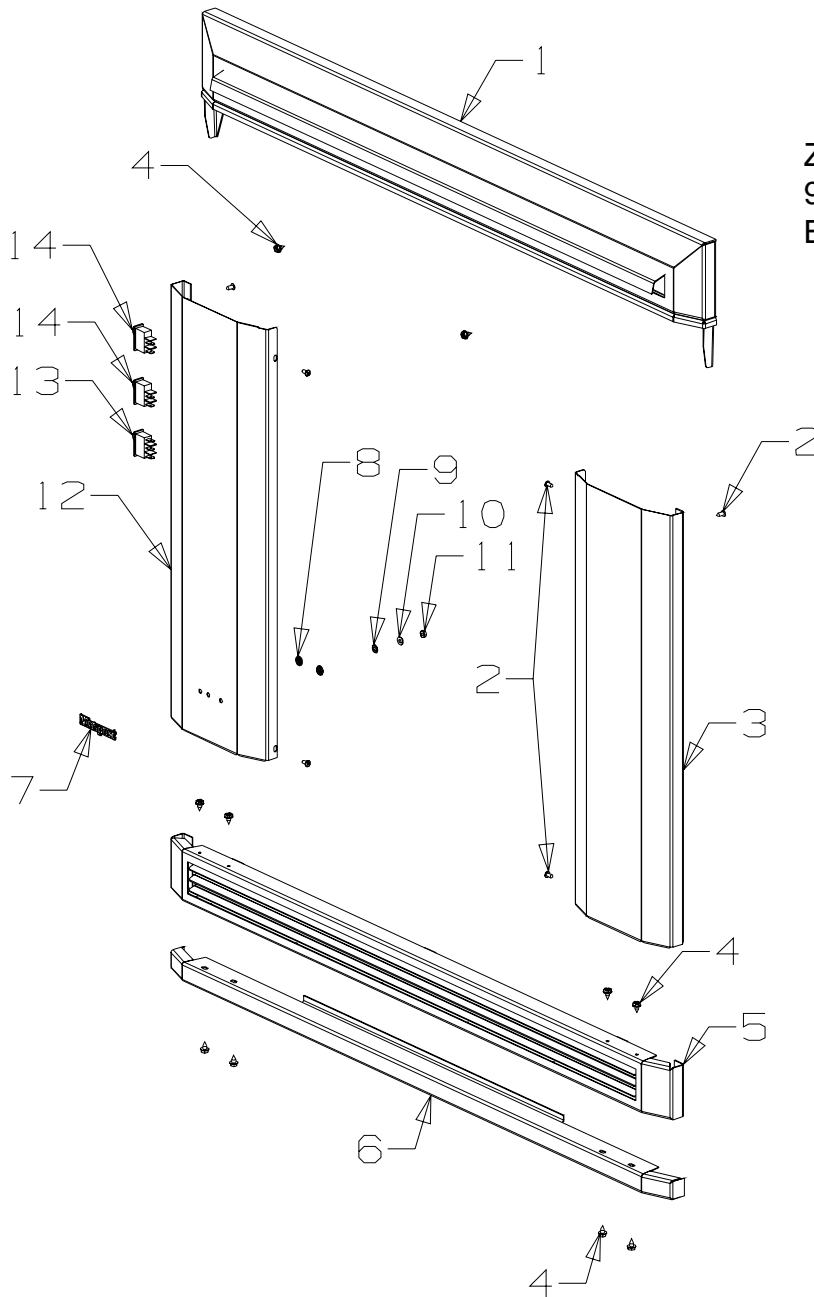

Bold Text = Assemblies
Bulleted Text = Items included in Assemblies

Two Speed Fan - Double End

790264 Fan Assembly - 2 Speed - Sofia
790395 Fan Assembly - 2 Speed - Madrid

Item No	Part No	Description	Qty	Item No	Part No	Description	Qty
1	590394	Fan-Double End - 3 Speed - Sofia	1	8	503671	Grommet-Fan, 14 ID x 6 OD	4
	590390	Fan-Double End - 3 Speed - Madrid	1	9	990265	Plate-Mounting, Fan	1
2	501580	Screw, Pan M5 x 16	4	NOT ILLUSTRATED			
3	503511	Nut, M5	4				
4	501856	Nut, M5	2		591321	Insulator-Utilux	4
5	503106	Washer, Flat M5	2		590279	Loom-Adaptor	1
6	503371	Washer, Fan Disc 5 ID x 10 OD	1		590284	Lead-Thermodisc	1
7	501857	Screw, Pan M5 x 10	1				

**Zero Clearance Kit
990940**

Item No	Part No	Description	Qty	Item No	Part No	Description	Qty
1	990150	Plate-Cover, Flue	1	10	990068	Panel-Side, RH	1
2	503704	Screw, S/T 8 x .5	36	11	990241	Rail-Bearer	2
3	990148	Heatshield-Lintel	1	12	990072	Spacer-Inner	2
4	990070	Panel-Top	1	13	990149	Bracket-Restraint	2
5	990186	Deflector-Hot Air	2	14	503388	Nut-Spire	2
6	585405	Insulation-Outer Case, Rockwool	1	16	990067	Base	1
7	990073	Panel-Rear	1	17	990071	Spacer-Base	4
8	990074	Spacer-Outer	3	18	990069	Panel-Side, LH	1
9	503429	Rivet-Pop, 3.2 Dia x 4.8	36	19	990387	Spreader-Flow	1

Item No	Part No	Description	Qty	Item No	Part No	Description	Qty
1	990225	Fascia Assy-Top	1	10	790183	Trim-Hearth, 25mm - Black	1
2	503259	Screw, S/T 10 x .5	6	11	584581	Badge - Gold	1
3	586737	Screw, S/T 8 x 10	6	12	790315	Fascia-Side, LH - Black	1
4	790170	Fascia-Side, RH - Black	1	13	503674	Switch-Fan, ON/OFF/ON	1
5	503622	Nut, M4	1	14	503260	Switch-Burner, HI/LO	2
6	503593	Washer, Flat 4 x 9 x 1	1			NOT ILLUSTRATED	
7	503371	Washer, Fan Disc 5 ID x 10 OD	1				
8	503381	Clip-Starlock, 4 Dia	2		590290	Decal-Control	1
9	990172	Stiffener - Black	1		590291	Lead-Earth	1