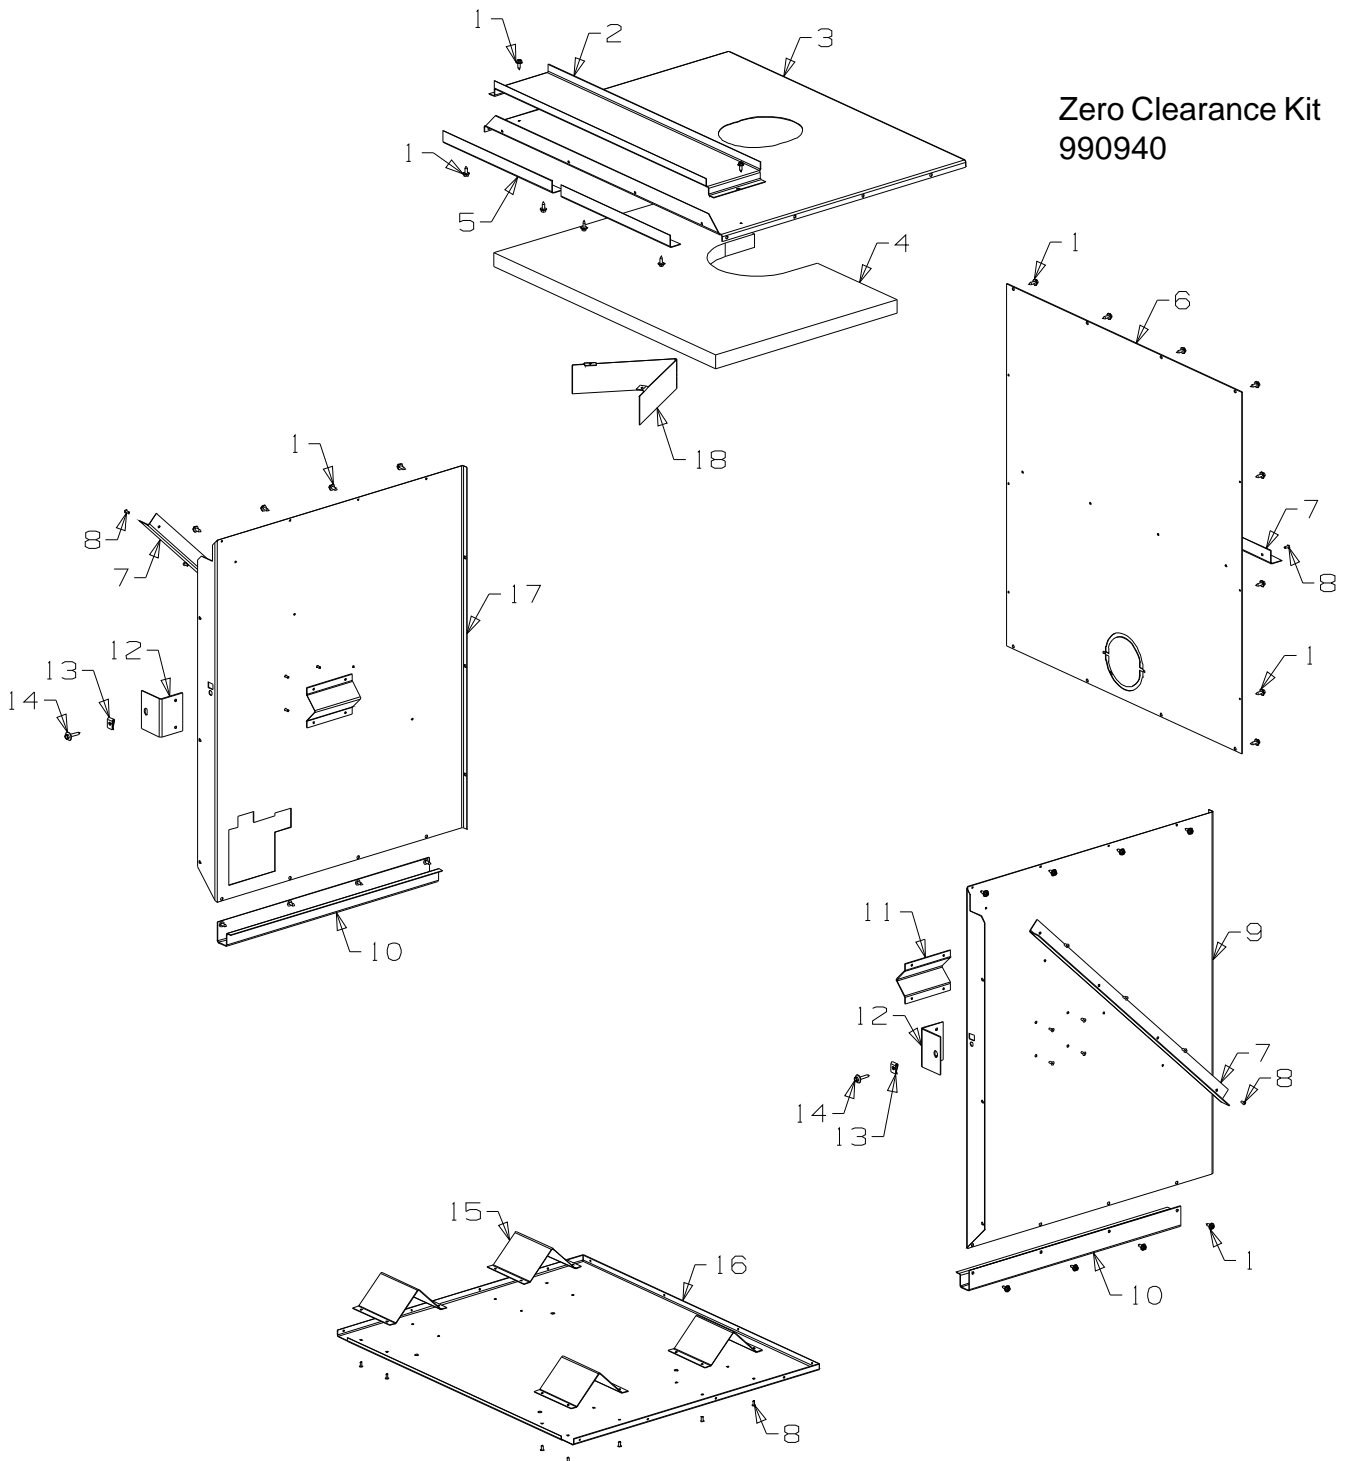

Masport®

**SOFIA / MADRID
NG/LPG**

**Zero Clearance Kit
990940**