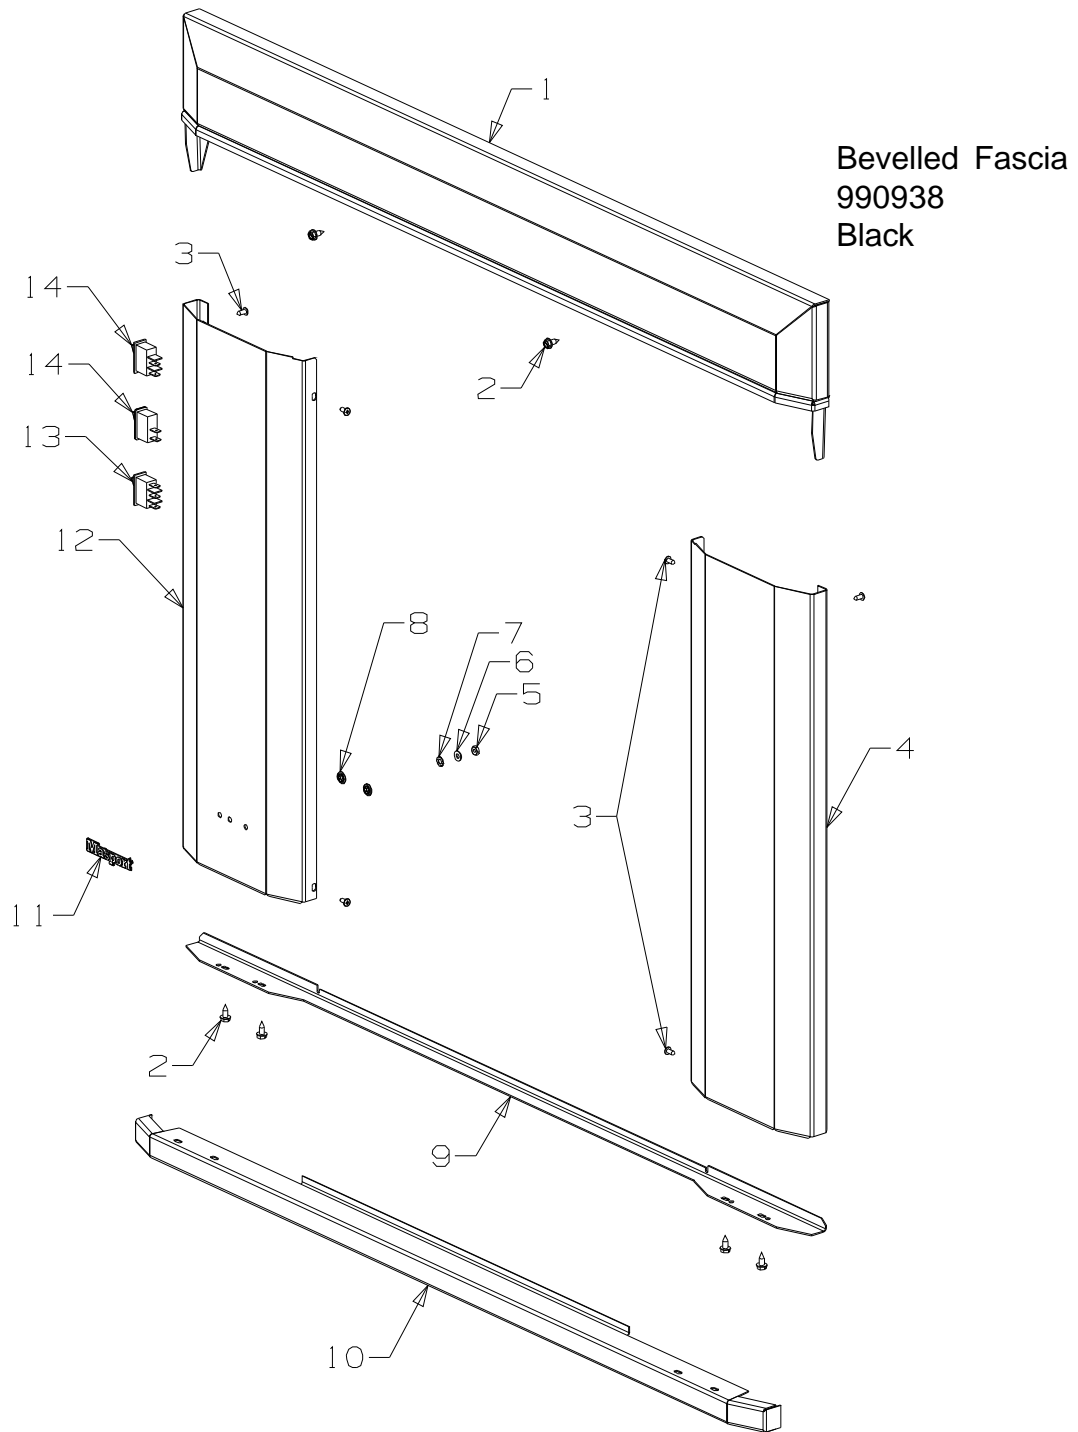

When ordering PLEASE QUOTE PART NUMBER & Description, NOT Illustration No.
Determine right or left hand side from standing in operating position

Item No	Part No	Description	Qty	Item No	Part No	Description	Qty
1	990225	Fascia Assy-Top	1	10	790183	Trim-Hearth, 25mm - Black	1
2	503259	Screw, S/T 10 x .5	6	•	790180	Trim-Hearth, 50mm - Black	1
3	586737	Screw, S/T 8 x 10	6	•	990184	Trim-Hearth, 100mm - Black	1
4	790170	Fascia-Side, RH - Black	1	11	584581	Badge - Gold	1
5	503622	Nut, M4	1	12	790315	Fascia-Side, LH - Black	1
6	503593	Washer, Flat 4 x 9 x 1	1	13	503674	Switch-Fan, ON/OFF/ON	1
7	503371	Washer, Fan Disc 5 ID x 10 OD	1	14	503260	Switch-Burner, HI/LO	2
8	503381	Clip-Starlock, 4 Dia	2			NOT ILLUSTRATED	
9	990172	Stiffener - Black	1		590290	Decal-Control	1

When ordering PLEASE QUOTE PART NUMBER & Description, NOT Illustration No.
Determine right or left hand side from standing in operating position

Item No	Part No	Description	Qty	Item No	Part No	Description	Qty
1	790243	Panel Assy-Top - Black	1	9	503371	Washer, Fan Disc 5 ID x 10 OD	1
2	503259	Screw, S/T 10 x .5	10	10	503593	Washer, Flat 4 x 9 x 1	1
3	586737	Screw, S/T 8 x 10	10	11	503622	Nut, M4	1
4	790170	Fascia-Side, RH - Black	1	12	790315	Fascia-Side, LH - Black	1
5	790198	Louvre Assy - Black	1	13	503674	Switch-Fan, ON/OFF/ON	1
6	790183	Trim-Hearth, 25mm - Black	1	14	503260	Switch-Burner, HI/LO	2
•	790180	Trim-Hearth, 50mm - Black	1			NOT ILLUSTRATED	
•	990184	Trim-Hearth, 100mm - Black	1				
7	584581	Badge - Gold	1				
9	503381	Clip-Starlock, 4 Dia	2				
					590290	Decal-Control	1