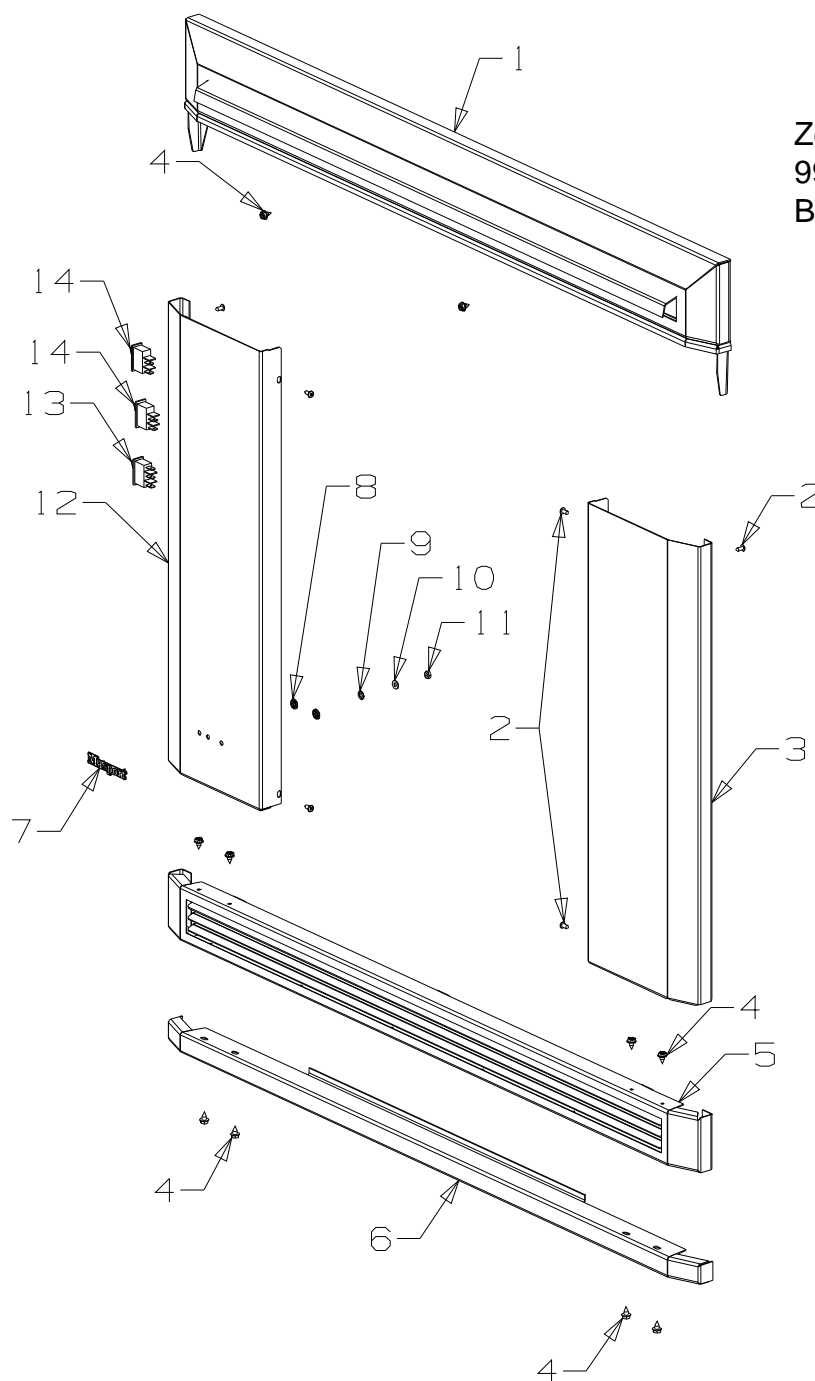

Zero Clearance Fascia
990943
Black

Item No	Part No	Description	Qty	Item No	Part No	Description	Qty
1	790243	Panel Assy-Top - Black	1	9	503371	Washer, Fan Disc 5 ID x 10 OD	1
2	586737	Screw, S/T 8 x 10	6	10	503593	Washer, Flat 4 x 9 x 1	1
3	990400	Fascia-Side, RH - Black	1	11	503622	Nut, M4	1
4	503259	Screw, S/T 10 x .5	10	12	790402	Fascia-Side, LH - Black	1
5	790198	Louve Assy - Black	1	13	503674	Switch-Fan, ON/OFF/ON	1
6	790183	Trim-Hearth, 25mm - Black	1	14	503260	Switch-Burner, HI/LO	2
	• 790180	Trim-Hearth, 50mm - Black	1			NOT ILLUSTRATED	
	• 990184	Trim-Hearth, 100mm - Black	1				
7	584581	Badge - Gold	1				
8	503381	Clip-Starlock, 4 Dia	2				
				590290		Decal-Control	1