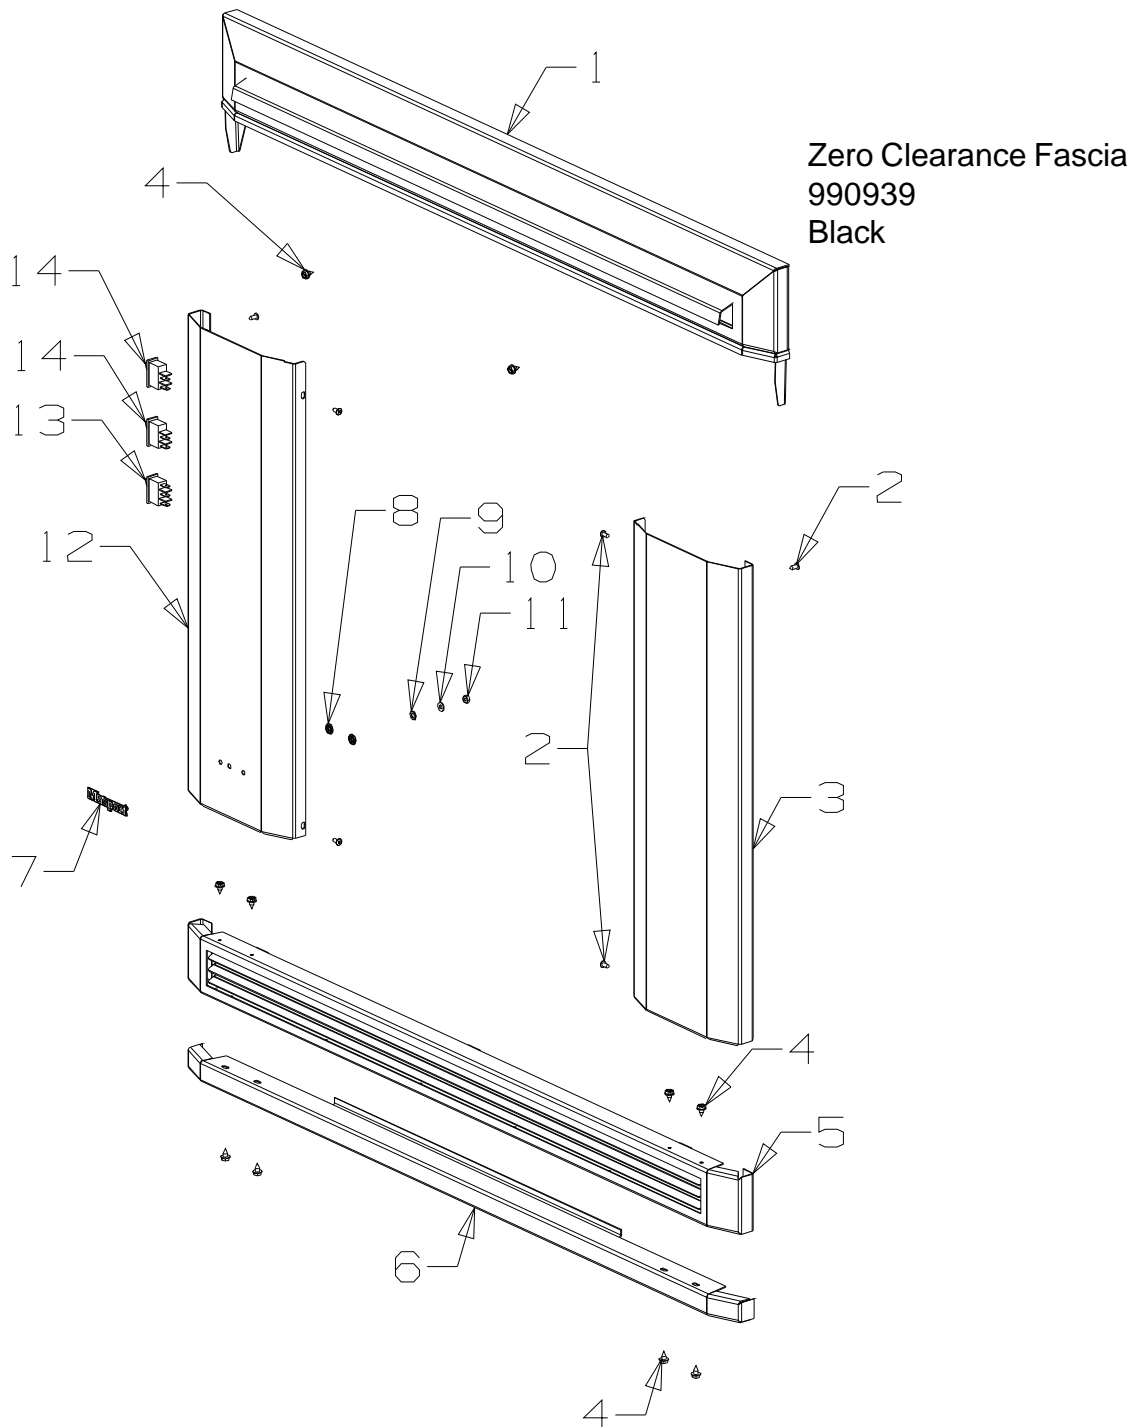

When ordering PLEASE QUOTE PART NUMBER & Description, NOT Illustration No.
Determine right or left hand side from standing in operating position

Item No	Part No	Description	Qty	Item No	Part No	Description	Qty
1	990225	Fascia Assy-Top	1	10	790183	Trim-Hearth, 25mm - Black	1
2	503259	Screw, S/T 10 x .5	6	•	790180	Trim-Hearth, 50mm - Black	1
3	586737	Screw, S/T 8 x 10	6	•	990184	Trim-Hearth, 100mm - Black	1
4	790170	Fascia-Side, RH - Black	1	11	584581	Badge - Gold	1
5	503622	Nut, M4	1	12	790315	Fascia-Side, LH - Black	1
6	503593	Washer, Flat 4 x 9 x 1	1	13	503674	Switch-Fan, ON/OFF/ON	1
7	503371	Washer, Fan Disc 5 ID x 10 OD	1	14	503260	Switch-Burner, HI/LO	2
8	503381	Clip-Starlock, 4 Dia	2			NOT ILLUSTRATED	
9	990172	Stiffener - Black	1		590290	Decal-Control	1

When ordering PLEASE QUOTE PART NUMBER & Description, NOT Illustration No.
Determine right or left hand side from standing in operating position

Item No	Part No	Description	Qty	Item No	Part No	Description	Qty
1	790243	Panel Assy-Top - Black	1	9	503371	Washer, Fan Disc 5 ID x 10 OD	1
2	503259	Screw, S/T 10 x .5	10	10	503593	Washer, Flat 4 x 9 x 1	1
3	586737	Screw, S/T 8 x 10	10	11	503622	Nut, M4	1
4	790170	Fascia-Side, RH - Black	1	12	790315	Fascia-Side, LH - Black	1
5	790198	Louvre Assy - Black	1	13	503674	Switch-Fan, ON/OFF/ON	1
6	790183	Trim-Hearth, 25mm - Black	1	14	503260	Switch-Burner, HI/LO	2
•	790180	Trim-Hearth, 50mm - Black	1			NOT ILLUSTRATED	
•	990184	Trim-Hearth, 100mm - Black	1				
7	584581	Badge - Gold	1				
9	503381	Clip-Starlock, 4 Dia	2				
					590290	Decal-Control	1