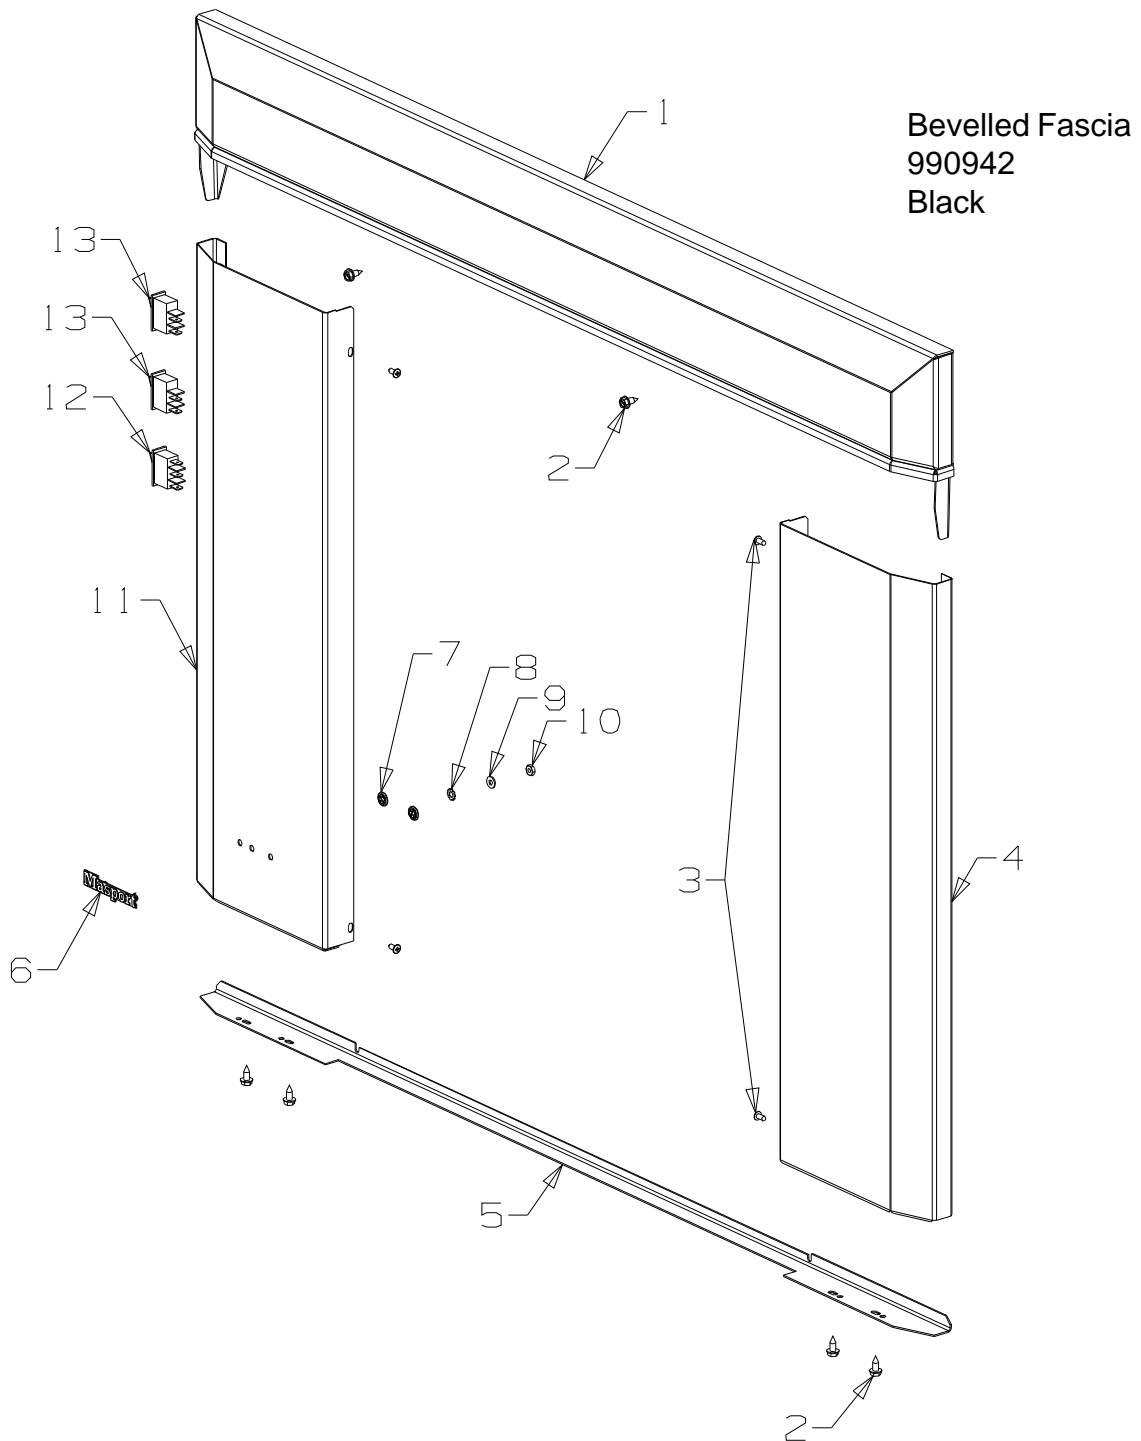

Item No	Part No	Description	Qty	Item No	Part No	Description	Qty
1	790243	Panel Assy-Top - Black	1	9	503593	Washer, Flat 4 x 9 x 1	1
2	503259	Screw, S/T 10 x .5	10	10	503622	Nut, M4	1
3	586737	Screw, S/T 8 x 10	10	11	790402	Fascia-Side, LH - Black	1
4	790400	Fascia-Side, RH - Black	1	12	503674	Switch-Fan, ON/OFF/ON	1
5	990172	Stiffener - Black	1	13	503260	Switch-Burner, HI/LO	2
6	584581	Badge - Gold	1			NOT ILLUSTRATED	
7	503381	Clip-Starlock, 4 Dia	2				
8	503371	Washer, Fan Disc 5 ID x 10 OD	1		590290	Decal-Control	1