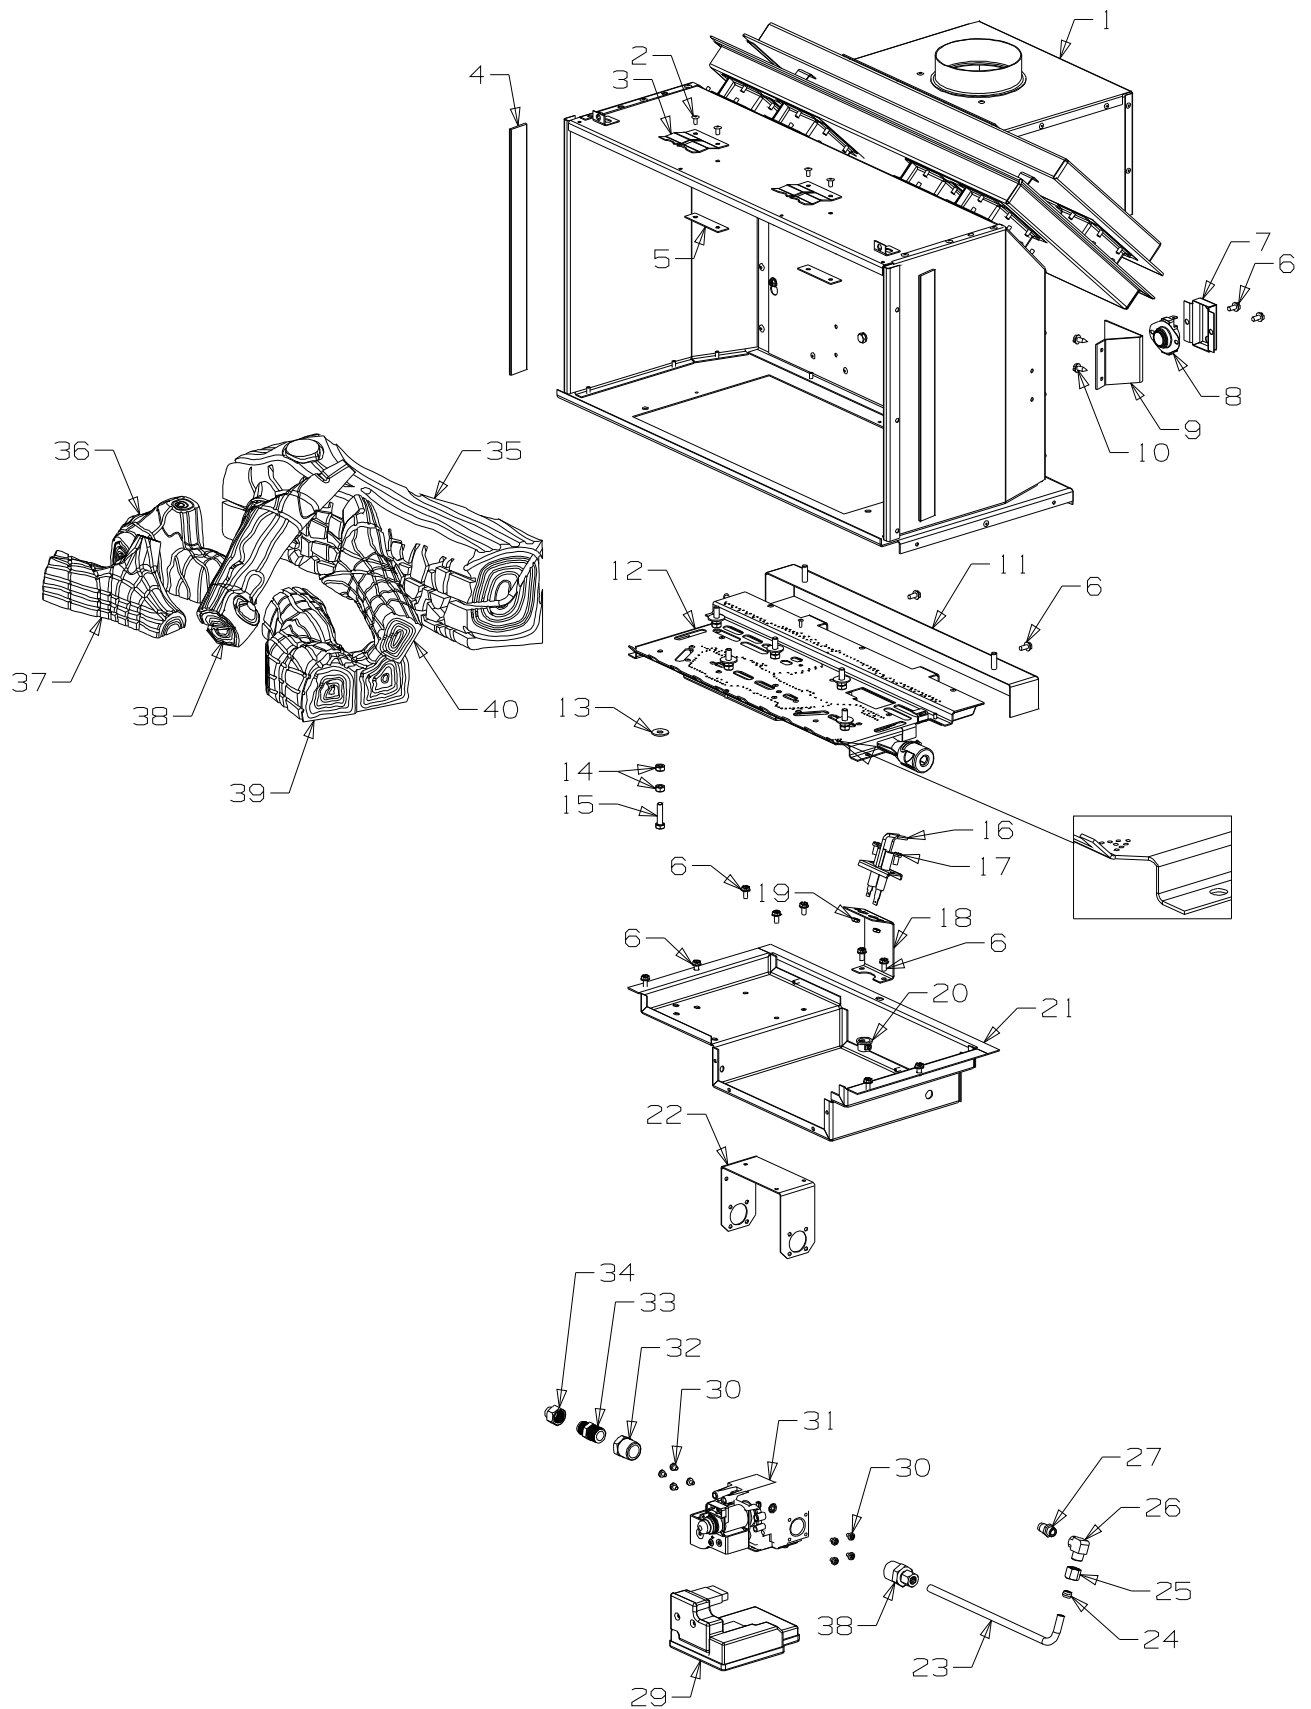

Item No	Part No	Description	Qty	Item No	Part No	Description	Qty
1		Firebox Assy	1	23	590270	Tube-Main Injector	1
2	503627	Rivet, 4 Dia	28	24	588172	• Olive-Brass, M8	1
3	991236	Retainer-Top Glass Trim	2	25	588393	• Nut-Compression, 8mm	1
4	985829	Seal Kit-Glass	1	26	590345	Fitting-Elbow 5/16" x 18" BSP	1
5	991163	Plate-Reinforcing	2	27	590352	Injector-Main - Natural Gas	1
6	503630	Screw; S/T 10 x .4	34	•	590295	Injector-Main, 1.70 - LPG	1
7	991304	Shield-Thermodisc Terminal	1	28	588077	Fitting-Complete 8 x 1/2"	1
8	591119	Thermodisc-Fan	1	29	590269	Ignition Module - SIT	1
9	990282	Bracket-Mount, Thermodisc	1	30	503631	Screw-Pan, M4 x 5	8
10	503259	Screw, S/T 10 x .5	2	31	790268	Valve-Control, Gas SIT 843	1
11	990322	Support-Log, Rear	1	32	591181	Fitting-Reducing 1/2"-3/8" BSP	1
12	790246	Burner Assy	1	33	590120	Fitting-Flar 1/2"F x 3/8" BSP	1
13	503196	Washer; Flat 1/4" x .75	6	34	590130	Nut-Flar 1/2"	1
14	503613	Nut, M6	12	35	790338	Log-Ceramic, Rear	1
15	501963	Screw, Set M6 x 26	6	36	990339	Log-Ceramic, Middle LH	1
16	590267	Ignitor Assy-Direct Spark	1	37	790356	Log-Ceramic, Front LH	1
17	501857	Screw, Pan M5 x 10	1	38	790343	Log-Ceramic, Middle	1
18	990357	Bracket-Mounting, Ignitor	1	39	790341	Log-Ceramic, Front RH	1
19	501856	Nut, M5	2	40	790342	Log-Ceramic, Top RH	1
22	990321	Bracket-Mounting, Control	1				
20	586734	Bush-Plastic	1				
21	990406	Burner Tray Assy	1				

Bold Text = Assemblies
Bulleted Text = Items included in Assemblies