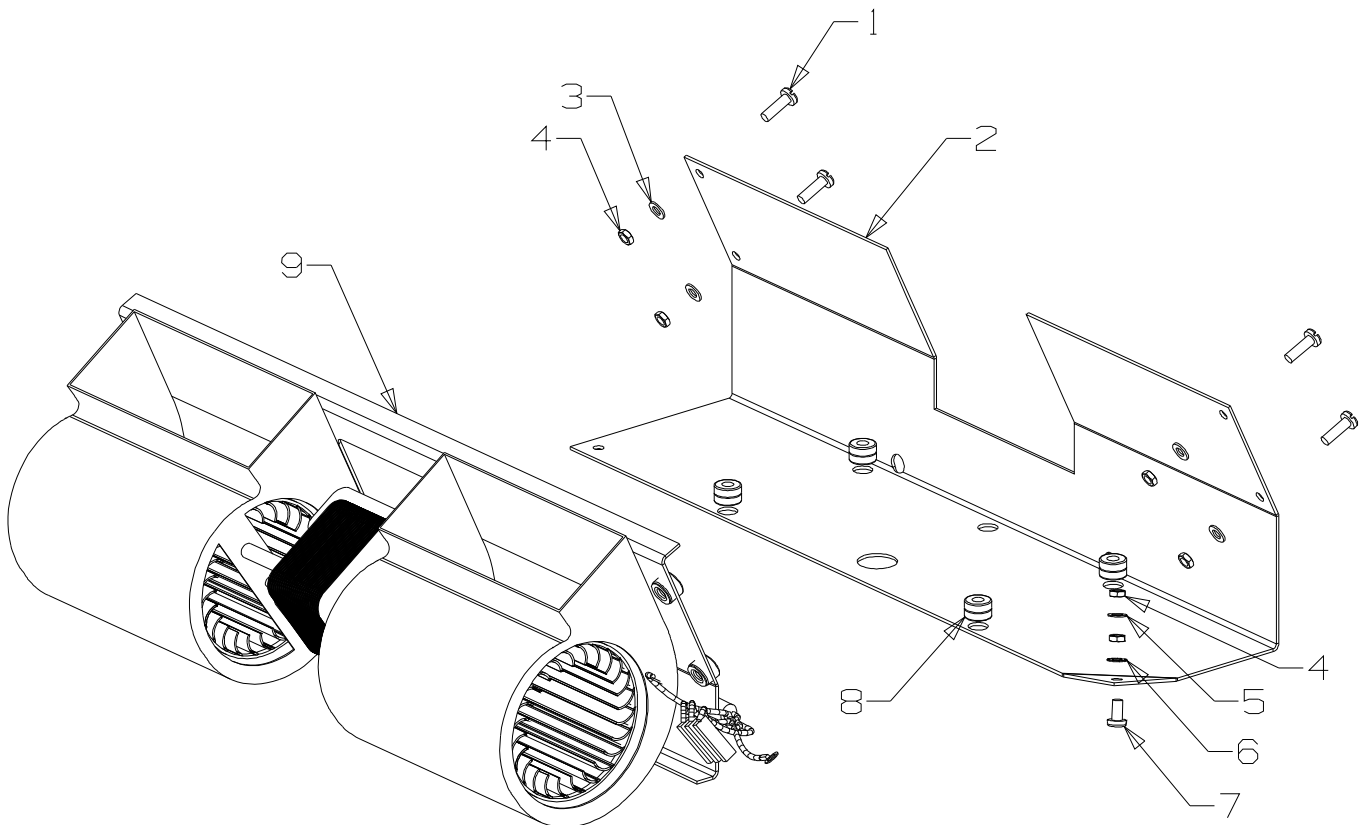

790264 Fan Assembly - 2 Speed - Sofia
790395 Fan Assembly - 2 Speed - Madrid

Item No	Part No	Description	Qty	Item No	Part No	Description	Qty
1	501580	Screw, Pan M5 x 16	4	8	503671	Grommet-Fan, 14 ID x 6 OD	4
2	990265	Plate-Mounting, Fan	1	9	590394	Fan-Double End - 3 Speed - Sofia	1
3	501330	Washer, Flat 5 x 10 x 1	4	9	590390	Fan-Double End - 3 Speed - Madrid	1
4	501856	Nut, M5	4			NOT ILLUSTRATED	
5	503106	Washer, Flat M5	2				
6	503371	Washer, Fan Disc 5 ID x 10 OD	1				
7	501857	Screw, Pan M5 x 10	1		591321	Insulator-Utilux	6