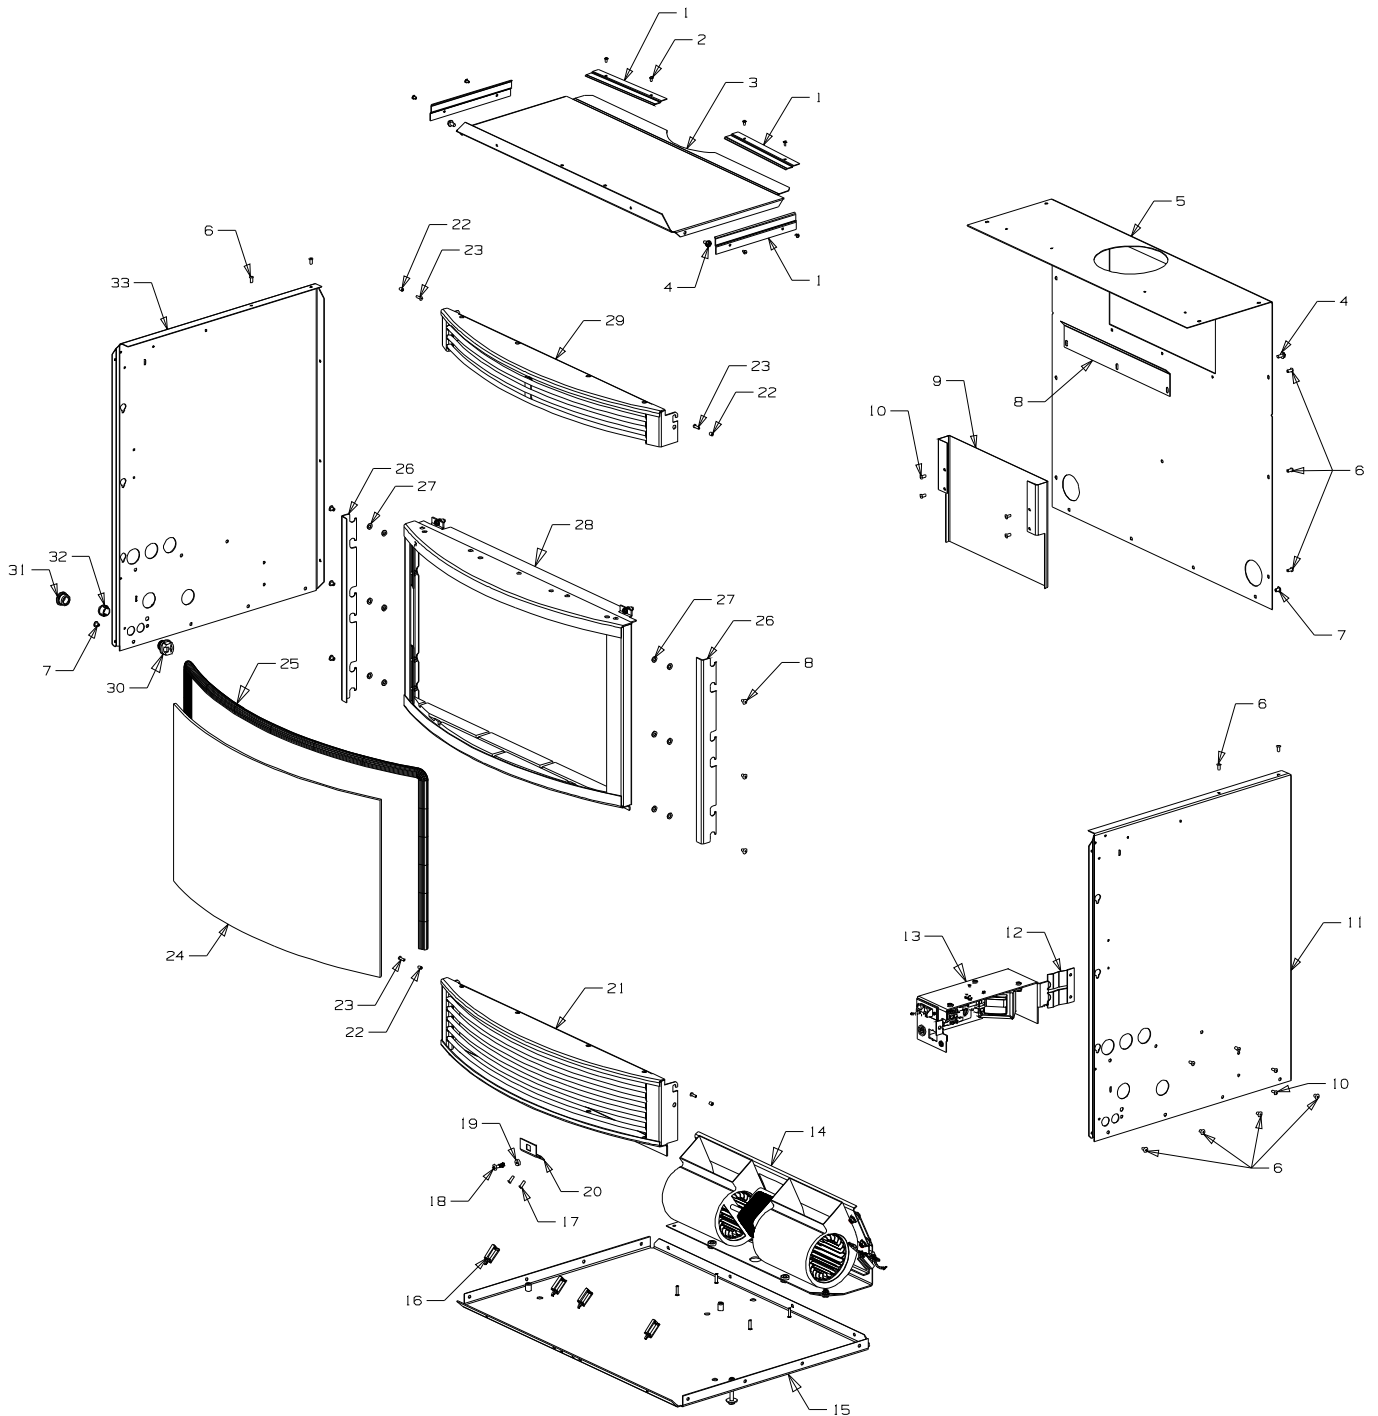

Item	Part No	Description	Qty	Item	Part No	Description	Qty
1	986514	Case-Outer, Guide Rail	4	19	503818	Grommet-Dzus	1
2	501767	Rivet-Pop 3.2 Dia x 3.2	8	20	990281	Plate-Latch	1
3	986513	Case-Outer Top	1	21	790378	Grill Assy-Lower - Black	1
4	503630	Screw; S/T 10 x .4	34	22	985310	Bush	6
5	990331	Case-Outer, Rear	1	23	503165	Rivet-Pop, 3.2 Dia x 6.4	6
6	503586	Rivet 4.0 Dia	10	25	790299	Glass - Curved (Incl. Tape)	1
7	503272	Rivet-Pop 4.8 Dia x 4.8	18	24	995380	Tape - Flat, 6 x 30	1
8	990335	Bracket-Support, Diverter	1	26	790308	Trim-Glass, Side	2
9	990283	Heatshield-Fan	1	27	501330	Washer, Flat 5 x 10 x 1.0	12
10	586167	Rivet-Pop 4.0 Dia x 4.8	12	28	790370	Glass Assy, Curved	1
11	990332	Case-Outer, Side RH	1	29	790377	Louvre Assy-Top	
12	991236	Retainer-Trim, Top Glass	1			- Gold/Black	1
13	790280	Control Box Assy	1	•	790391	Louvre Assy-Top	
14	790395	Fan Assy	1			- Silver/Black	1
15	990329	Base Assy	1	30	502068	Clamp-Cable	1
16	590348	Saddle-Wire, Hi-Q	4	31	577089	Nut-Cable Clamp	1
17	503704	Screw, S/T 8 x .5	9	32	586734	Bush-Plastic	2
18	503817	Stud-Dzus	1	33	990333	Case-Outer, Side LH	1

Bold Text = Assemblies
Bulleted Text = Items included in Assemblies