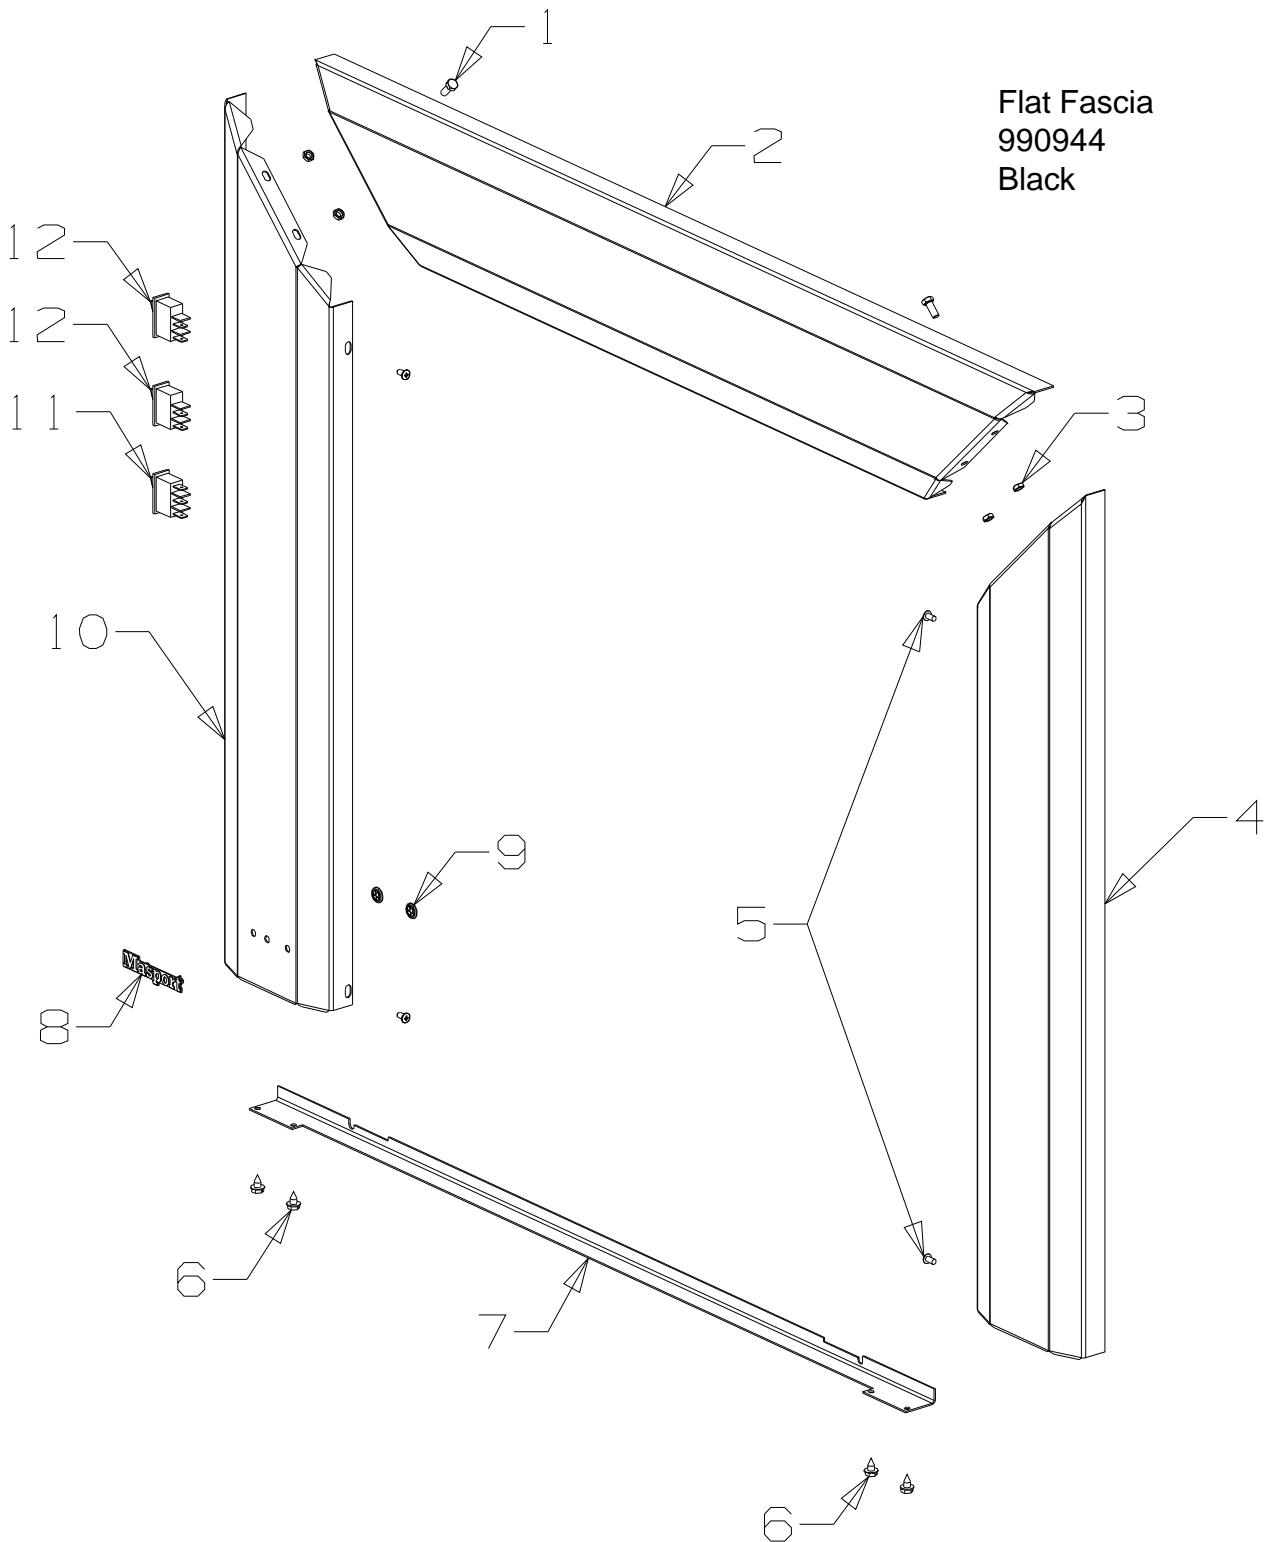

Masport®

**SOFIA / MADRID
FASCIA ASSY**