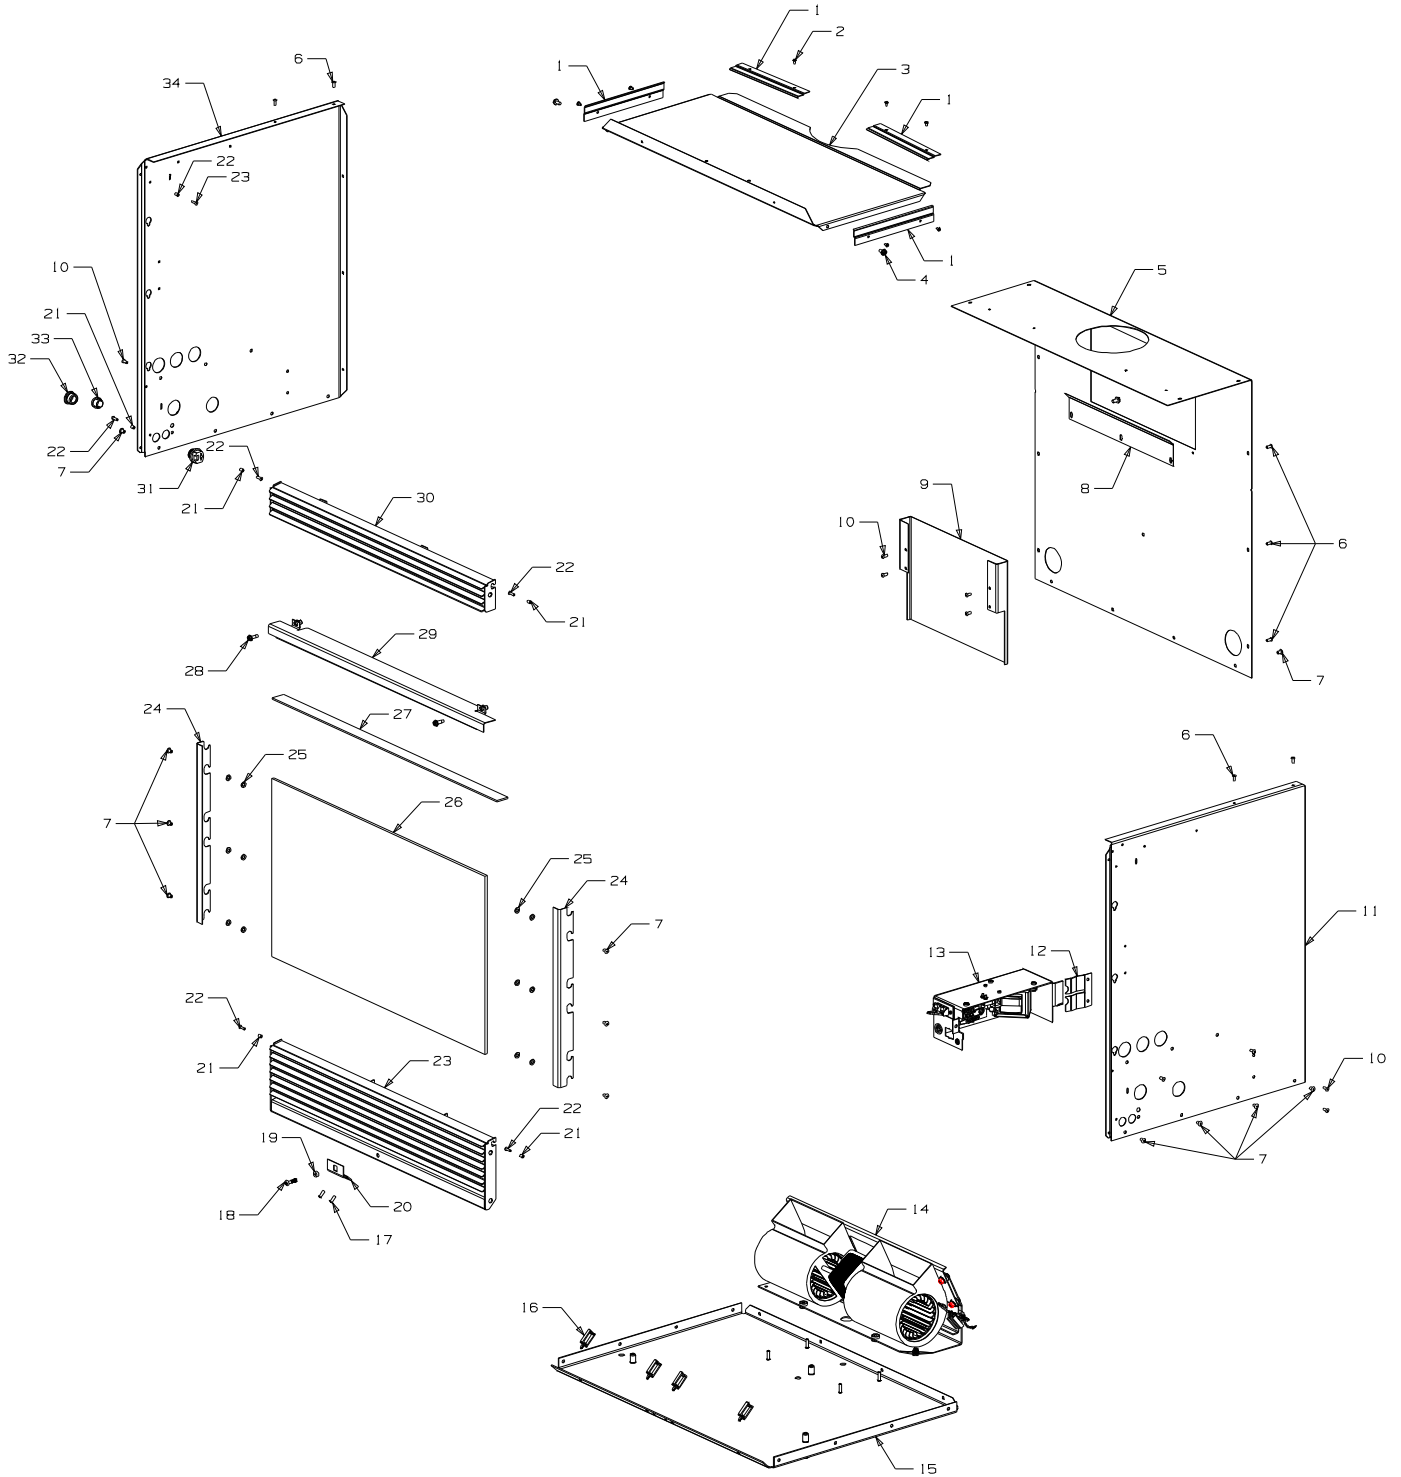

Item	Part No	Description	Qty	Item	Part No	Description	Qty
1	986514	Case-Outer, Guide Rail	4	21	985310	Bush	6
2	501767	Rivet-Pop 3.2 Dia x 3.2	8	22	503165	Rivet-Pop, 3.2 Dia x 6.4	6
3	986513	Case-Outer Top	1	23	790259	Grille-7 Louvre - Black	1
4	503630	Screw; S/T 10 x .4	34	24	790308	Trim-Glass, Side	2
5	990331	Case-Outer, Rear	1	25	501330	Washer, Flat 5 x 10 x 1.0	12
6	503586	Rivet 4.0 Dia	10	26	790300	Glass-5 x 580 x 332	1
7	503272	Rivet-Pop 4.8 Dia x 4.8	18	27	700714	Tape - 3 x 25 x 610	1
8	990335	Bracket-Support, Diverter	1	28	503489	Screw, Set M5 x 16	2
9	980283	Heatshield-Fan	1	29	790236	Trim-Glass, Top - Black (Incl. Tape)	1
10	586167	Rivet-Pop 4.0 Dia x 4.8	12				
11	990332	Case-Outer, Side RH	1	•	790235	Trim-Glass, Top - Gold (Incl. Tape)	1
12	991236	Retainer-Trim, Top Glass	1	•	790404	Trim-Glass, Top - Silver (Incl. Tape)	1
13	790280	Control Box Assy	1				
15	990329	Base Assy	1	30	790261	Louvre Assy-Top - Black	1
14	790264	Fan Assy	1	31	502068	Clamp-Cable	1
16	590348	Saddle-Wire, Hi-Q	4	32	577089	Nut-Cable Clamp	1
17	503704	Screw, S/T 8 x .5	9	33	586734	Bush-Plastic	2
18	503817	Stud-Dzus	1	34	990333	Case-Outer, Side LH	1
19	503818	Grommet-Dzus	1				
20	990281	Plate-Latch	1				

Bold Text = Assemblies
Bulleted Text = Items included in Assemblies