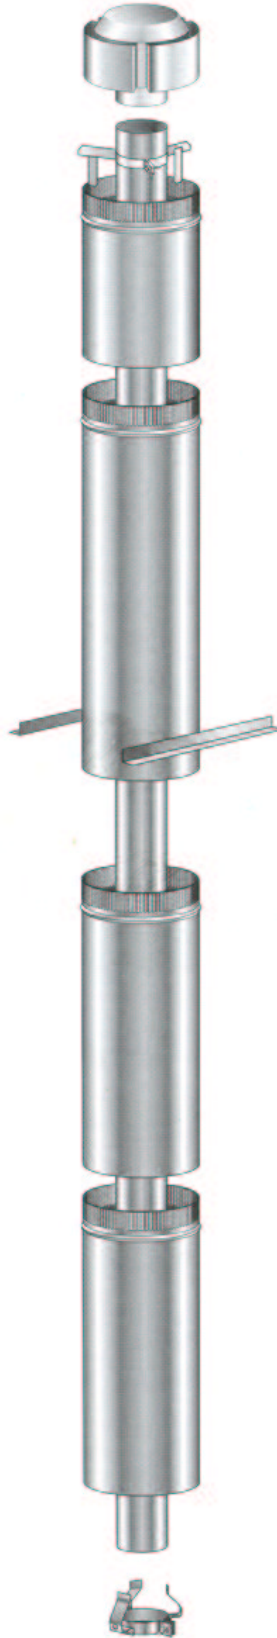

NAPLES

SEVILLE

Masport®

SEVILLE / NAPLES INBUILT
NG/LPG
(1998 to _ _ _ _)

Inbuilt Zero Clearance Gas Flue Kit

NZ ONLY

Flue Kit Part Number: 588650

When ordering PLEASE QUOTE PART NUMBER & Description, NOT Illustration No.
Determine right or left hand side from standing inviewing position