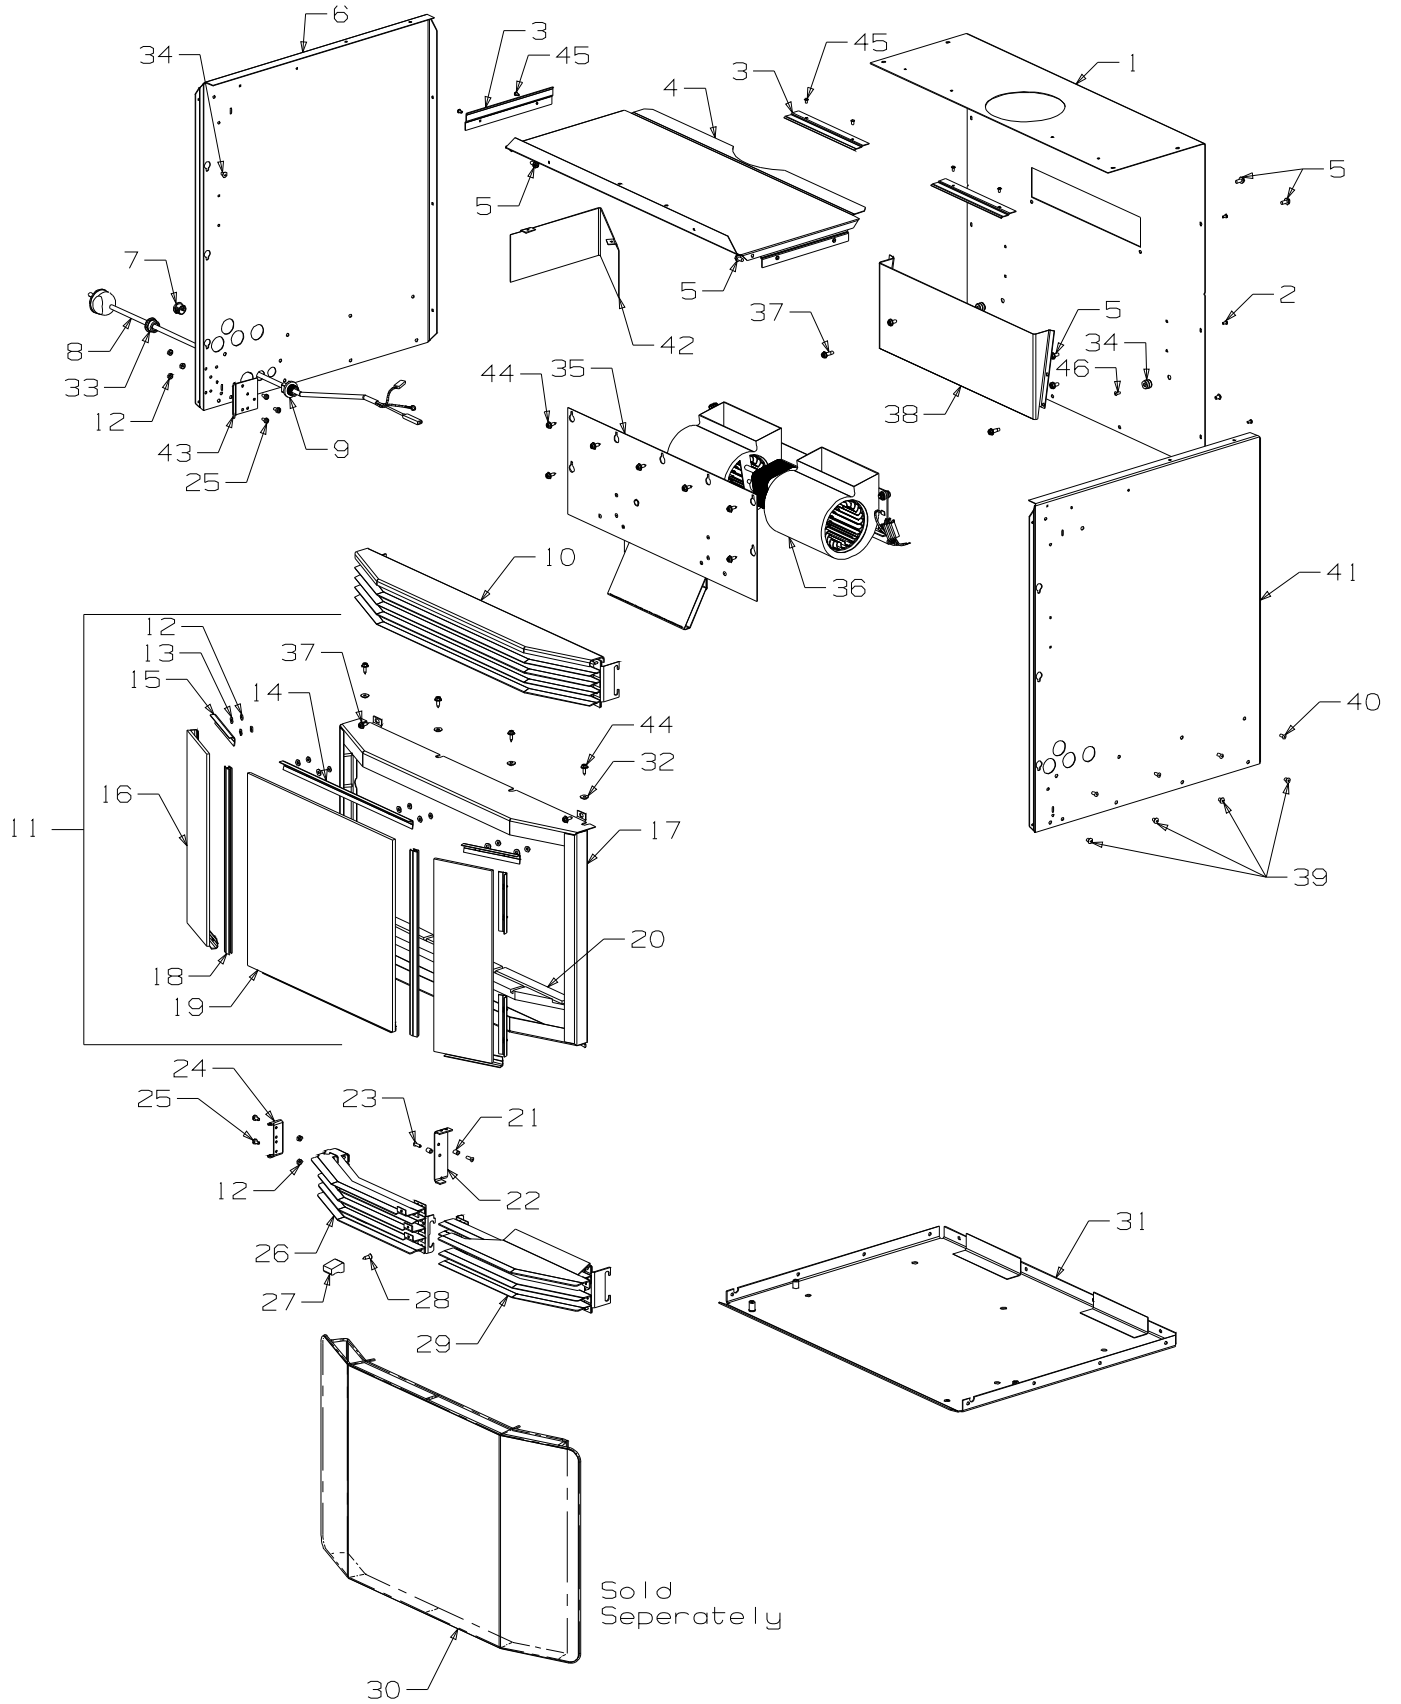

NAPLES

SEVILLE

Masport®

SEVILLE / NAPLES INBUILT NG/LPG (1998 to _____)

NAPLES

SEVILLE

SEVILLE / NAPLES INBUILT

NG/LPG

(1998 to _ _ _ _)

Item No	Part No	Description	Qty	Item No	Part No	Description	Qty
1	990142	Case-Outer, Rear	1	26	790208	Louvre Assy-Bottom, LH	
2	503586	Rivet-Pop 4.0 Dia	10			- Black	1
3	986514	Case-Outer, Guide Rail	4	27	590129	Knob-Louvre, Control	1
4	986513	Case-Outer, Top	1	28	503004	Screw, Csk No. 8 x 5/8"	1
5	503630	Screw; S/T 10 x .4	34	29	790207	Louvre Assy-Bottom, RH	
6	990082	Case-Outer, Side LH	1			- Black	1
7	586734	Bush-Plastic, 22mm	1	30	790239	Guard-Dress	
8	588068	Loom-3 Pin	1			(Sold Separately)	1
9	577089	Nut, Cable Gripper	1	31	990066	Base Assy	1
10	790206	Louvre Assy-Upper - Black	1	32	990135	Spacer-Glass, Retainer	4
11	790202	Bay Assembly - Black	1	33	502068	Clamp-Cable	1
12	503622	• Nut, M4 Hex Stainless	24	34	503671	Grommet	
13	503593	• Washer, Flat 4 x 19 x 1	24			- 14mm OD x 6mm ID	2
14	990047	• Retainer-Glass, Long	2	35	790174	Panel-Access, Fan	
15	990046	• Retainer-Glass, Short	8			- Complete	1
16	790060	• Glass-Side, 5 x 325 x 360	1	36	790078	Fan Assy-3 Speed, Double	1
17	790199	• Frame Assy-Glass - Black	1	37	503489	Screw, Set M5 x 16	4
18	790200	• Trim-Glass - Black	2	38	990029	Cover-Fan Outlet	1
19	790061	• Glass-Front, 5 x 325 x 104	1	39	503272	Rivet-Pop 4.8 Dia x 4.8	18
20	790015	• Panel-Brick	1	40	586167	Rivet-Pop 4.0 Dia x 4.8	8
21	988388	Spacer-Control Panel	8	41	990081	Case-Outer, Side RH	1
22	790146	Bracket-Mounting Louvre	1	42	990151	Spreader-Flow	1
23	503659	Rivet-Pop 4 Dia x 9.0	8	43	990160	Hinge-Half, LH	1
	790160	Kit Assy-Hinge		44	503704	Screw, S/T 8 x .5	9
		(Incl. 24, 43)	1	45	501767	Rivet-Pop 3.2 Dia x 3.2	8
24	990161	Hinge-Half, RH	1	46	503489	Screw, Set M5 x 16	20
25	503621	Screw, Pan M4 x 8	3				

Bold Text = Assemblies
Bulleted Text = Items included in Assemblies