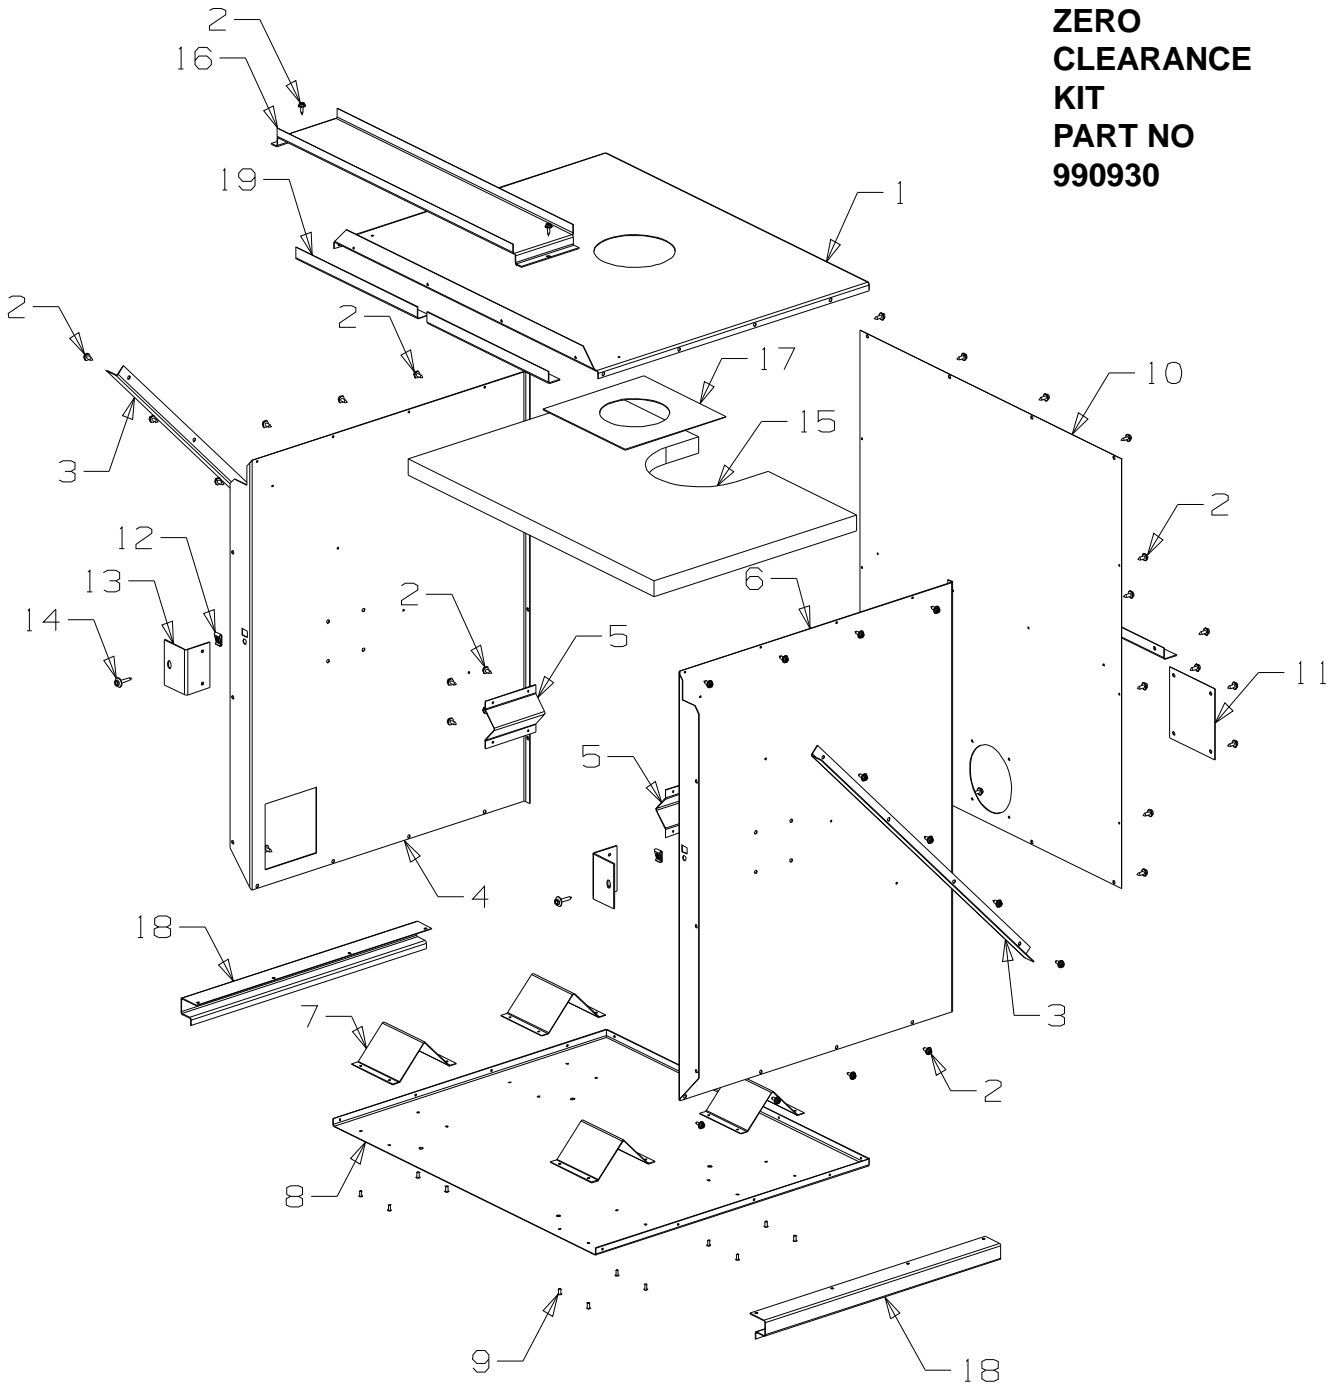

# Masport®

SEVILLE / NAPLES INBUILT

NG/LPG

(1998 to \_\_\_\_\_)

**ZERO  
CLEARANCE  
KIT  
PART NO  
990930**

Item No	Part No	Description	Qty	Item No	Part No	Description	Qty
1	990070	Panel-Top	1	11	990147	Cover-Rear	1
2	503704	Screw; S/T 8 x .5	56	12	503388	Nut-Spire	2
3	990074	Spacer-Outer	3	13	990149	Bracket-Restraint	2
4	990069	Panel-Side, LH	1	14	503459	Screw; S/T 12 x 25	2
5	990072	Spacer-Inner	2	15	585405	Insulation-Outer Case, Rockwool	1
6	990068	Panel-Side, RH	1	16	990148	Heatsheild-Lintel	1
7	990071	Spacer-Base	4	17	990150	Plate-Cover, Flue	1
8	990067	Base	1	18	990241	Rail-Bearer	2
9	503429	Rivet-Pop 3.2 Dia x 4.8	16	19	990186	Deflector-Hot Air	2
10	990073	Panel-Rear	1				