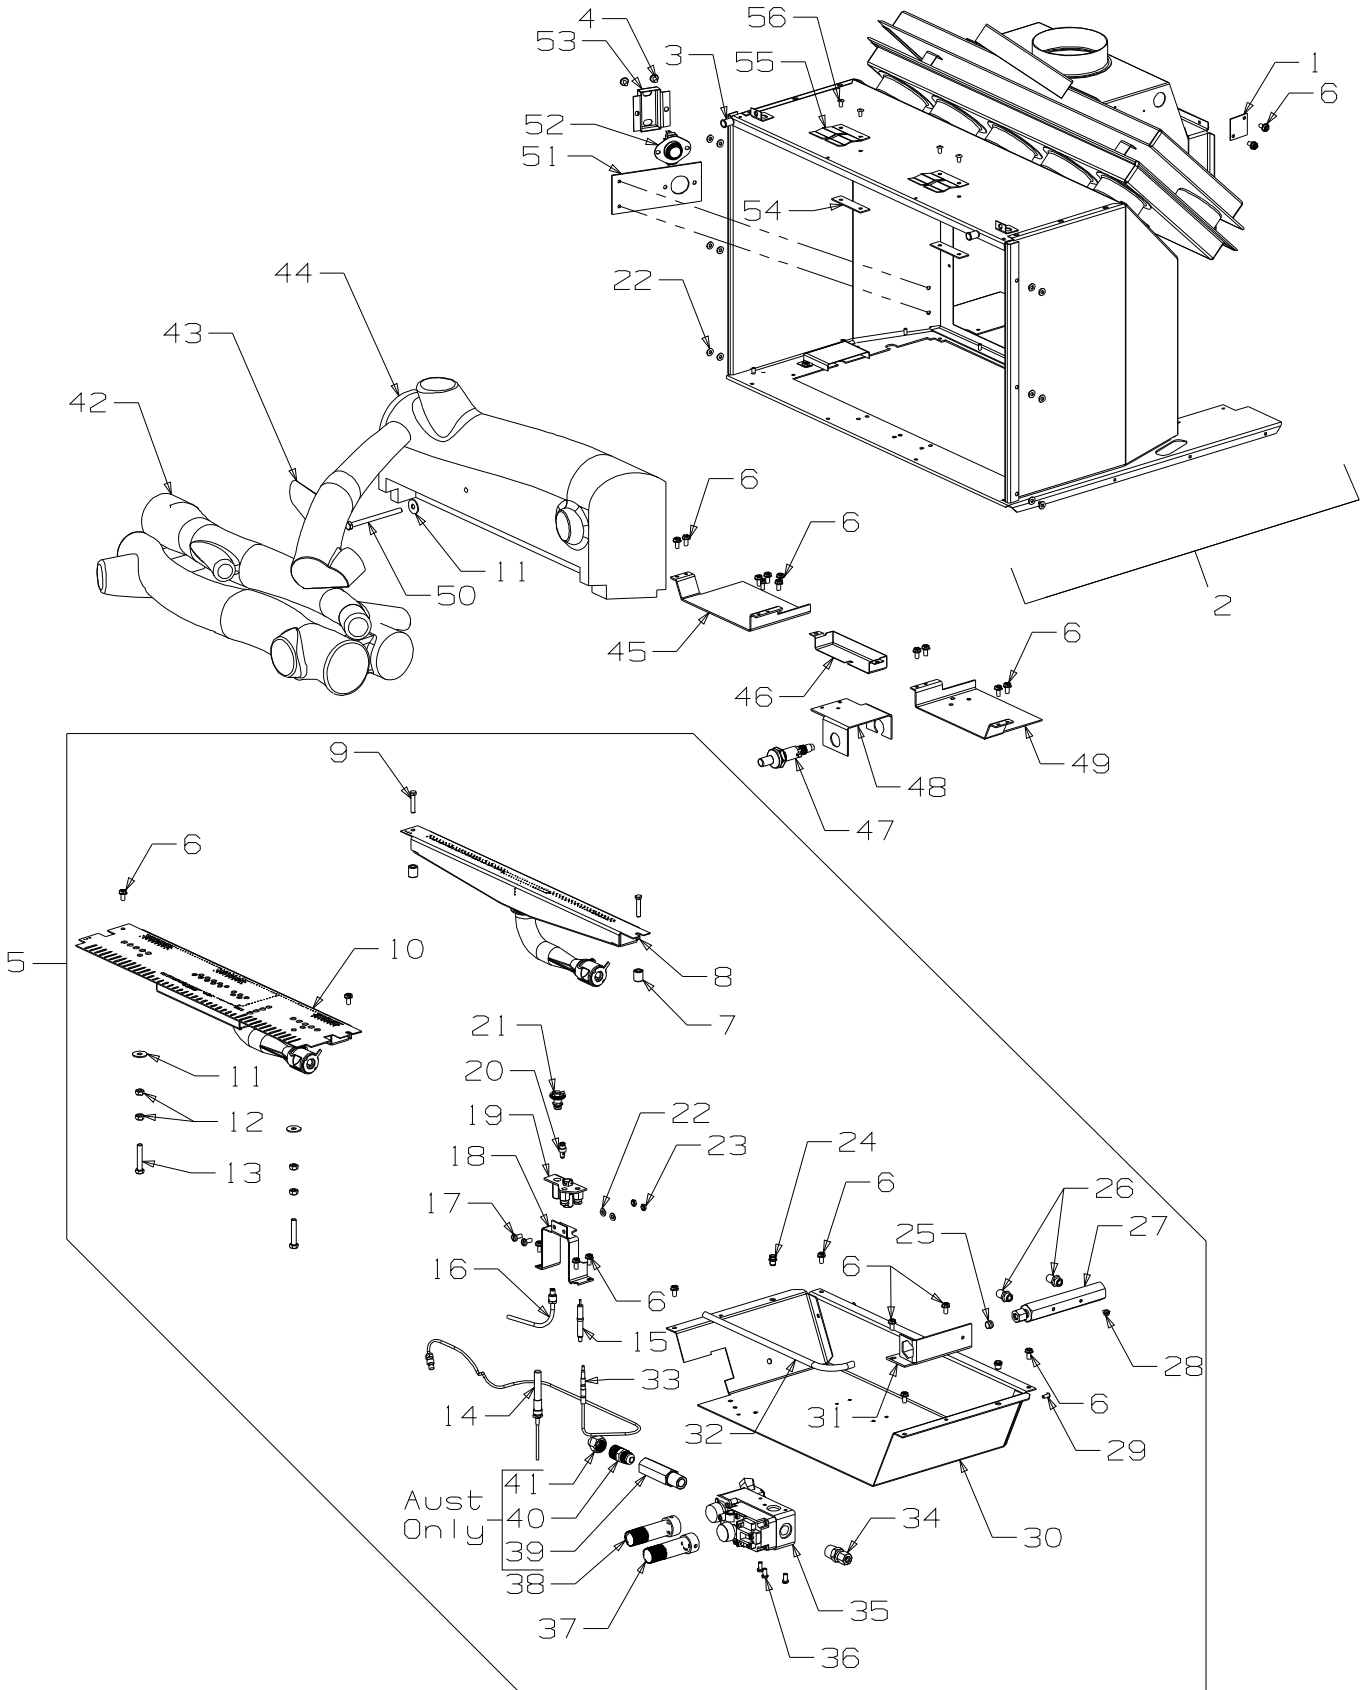

NAPLES

SEVILLE

Masport®

SEVILLE / NAPLES INBUILT NG/LPG (1998 to _____)

When ordering PLEASE QUOTE PART NUMBER & Description, NOT Illustration No.
Determine right or left hand side from standing in viewing position

NAPLES

SEVILLE

SEVILLE / NAPLES INBUILT

NG/LPG

(1998 to _ _ _ _)

Item No	Part No	Description	Qty	Item No	Part No	Description	Qty
1	990237	Cover-Hole, Spill Tube	1	29	586167	• Rivet-Pop 4.0 Dia x 4.8 (2)	8
2	990188	Firebox Assy	1	30	990018	• Burner Tray-Base	1
3	501040	Nut, M6 Nutsert	4	31	988591	• Plate-Mounting, Injector	1
4	503704	Screw, S/T 8 x .5	9	32	790059	• Kit-Tube, Main Injector	1
5	790017	Burner Assy-Complete			588172	• Olive, Brass M8	2
		- Natural Gas	1		588393	• Nut-Compression, 8mm	2
	790019	Burner Assy-Complete		33	590014	• Thermocouple-600 11/32"	1
		- LPG	1	34	588354	• Fitting-Comp 8 x 3/8"	1
6	503630	• Screw; S/T 10 x .4 (8)	34	35	790219	• Valve-Control, Gas	
7	588348	• Spacer-Valve	2			- Natural Gas	1
8	790008	• Burner Assy-Gas, Rear	1		790220	• Valve-Control, Gas - LPG	1
9	501061	• Screw, Set M5 x 25	2	36	502021	• Screw, Set WH 3/16"	3
10	790011	• Burner Assy-Gas, Front	1	37	590095	Knob-Control, On/Off	
11	503196	• Washer; Flat 1/4" (2)	6			(Naples Only)	1
12	503613	• Nut, M6 Hex Stainless	4	38	590094	Knob-Control, Hi/Low	
13	501815	• Screw, Set M6 x 35 (2)	6			(Naples Only)	1
14	588408	• Thermopile-580mm		39	590121	Extension-Inlet - AUST	1
		- 750mv	1	40	590120	Fitting-Flar	
15	588403	• Electrode-Piezo, Round	1			- 1/2" F x 3/8" BSP - AUST	1
16	790038	• Kit-Tube, Inlet Pilot	1	41	590130	Nut-Flare, 1/2" - AUST	1
	590167	• Nut, Olive/Valve	1	42	790110	Log Assy-Ceramic, Front	1
	590168	• Nut, Olive/Pilot	1	43	788610	Log-Ceramic, Top	1
17	501857	• Screw, Pan M5 x 10	2	44	790111	Log-Ceramic, Rear	1
18	988597	• Bracket-Mounting, Pilot	1	45	990137	Heatshield-Control	1
19	591332	• Housing-Pilot, TLP	1	46	990141	Cover-Secondary Air, Front	1
20	591240	• Jet-Pilot 0.51		47	597004	Piezo-Igniter	1
		- Natural Gas	1	48	990065	Bracket-Mounting, Piezo	1
	591242	• Jet-Pilot 0.35 - LPG	1	49	990138	Heatshield-Control	1
21	591243	• Pilot Hood-4 Flame	1	50	503677	Bolt, M6 x 90 HEX	1
22	501330	• Washer, Flat 5 x 10 x 1	12		790230	Kit-Thermodisc	1
23	501856	• Nut, M5 Hex	2	51	991142	• Bracket-Mounting,	
24	503474	• Nut, M5 Nutsert	2			Thermodisc	1
25	588172	• Olive, M8 Brass	1	52	591119	• Thermodisc-Fan	1
26	588592	• Injector-Main .85		53	991304	• Sheild-Thermodisc	1
		- Natural Gas	2	54	991163	Plate-Reinforcing, Trim	2
	588596	• Injector-Main 1.20 - LPG	2	55	991236	Retainer-Top, Glass Trim	2
27	588566	• Manifold-Burner	1	56	503627	Rivet-4.0 Dia	26
28	503631	• Screw, Pan M4 x 5	1				

Bold Text = Assemblies
Bulleted Text = Items included in Assemblies