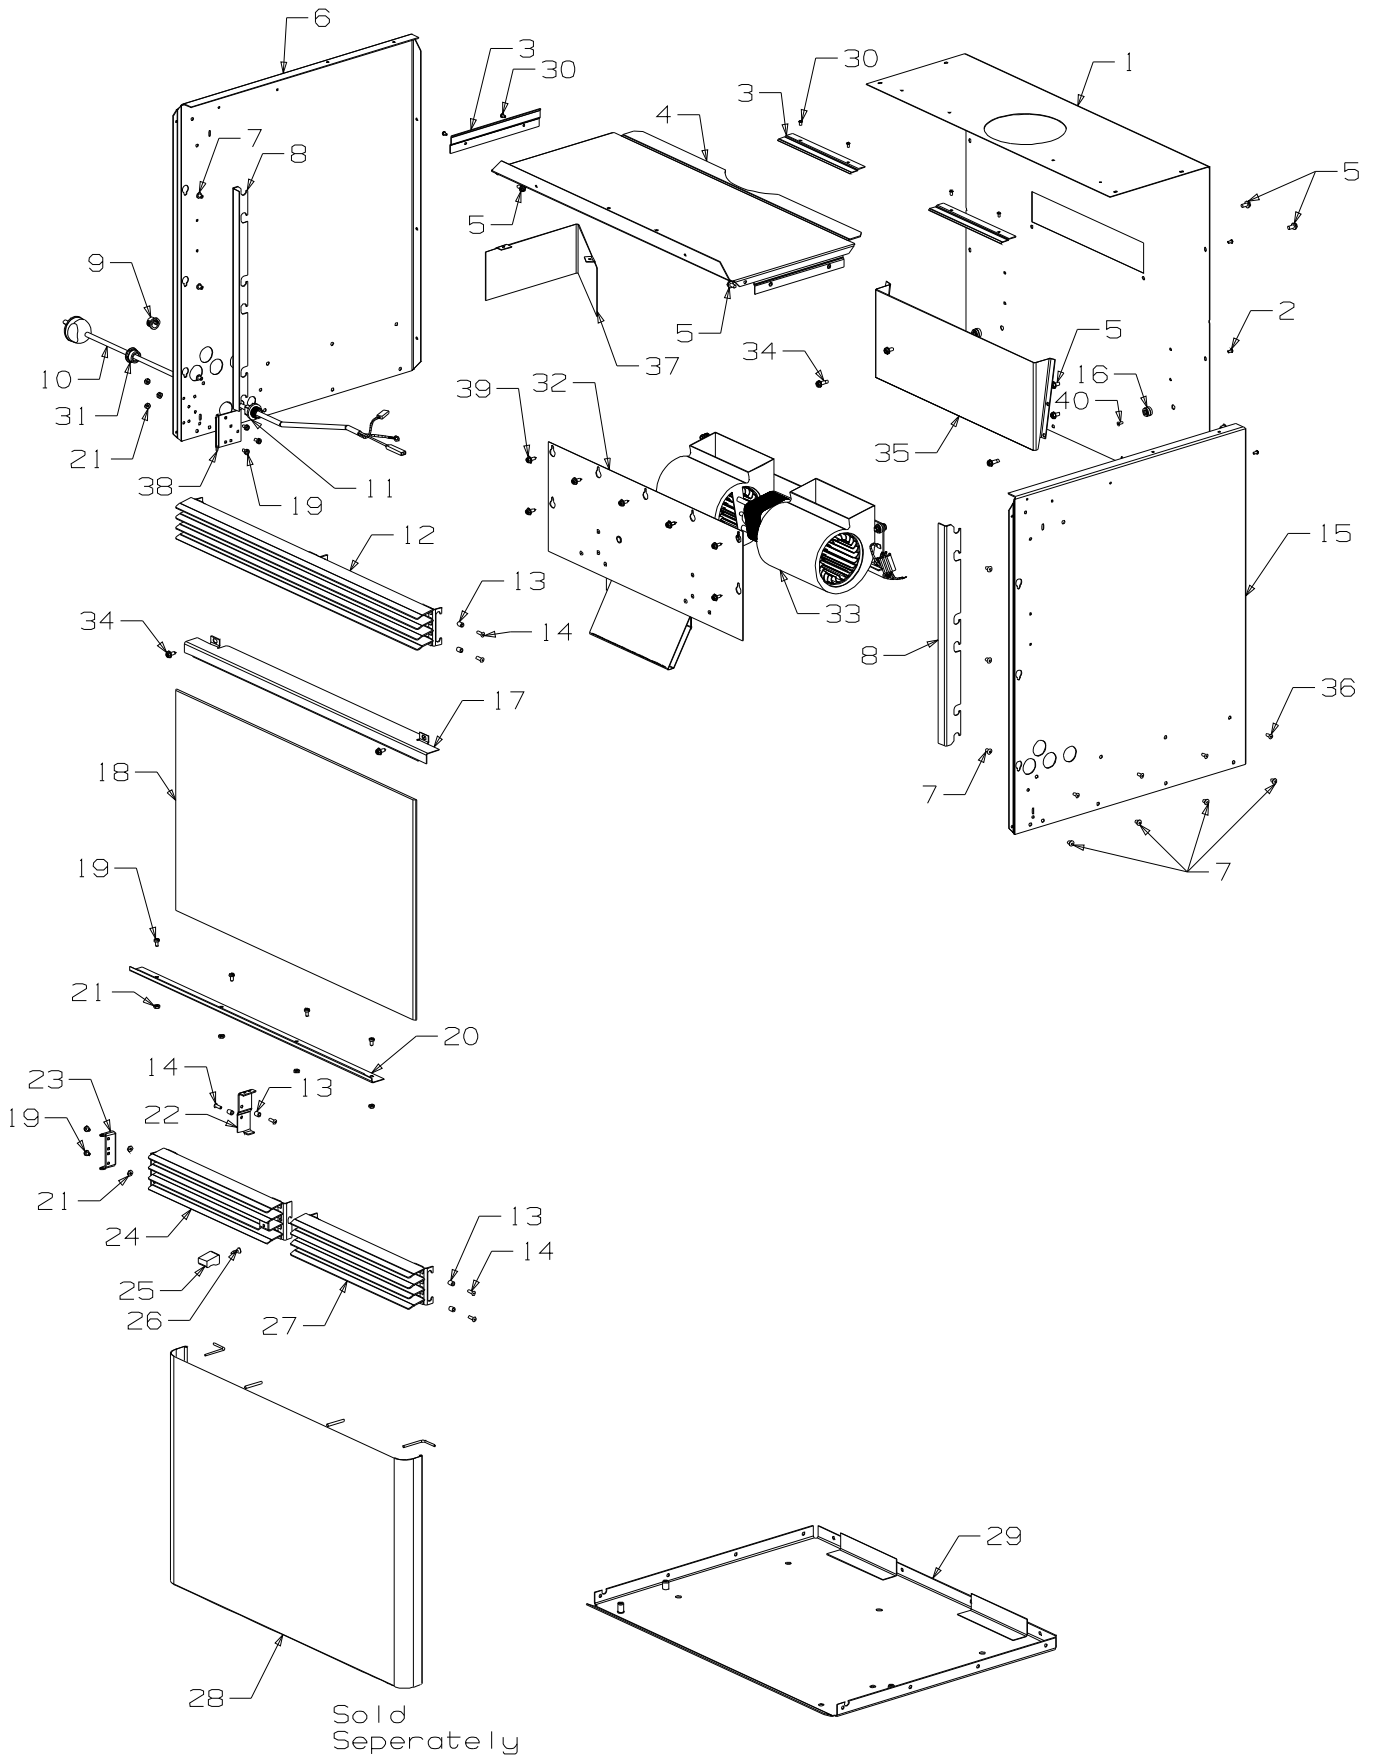

SEVILLE

NAPLES

NAPLES

SEVILLE

Masport®

SEVILLE / NAPLES INBUILT NG/LPG (1998 to _____)

When ordering PLEASE QUOTE PART NUMBER & Description, NOT Illustration No.
Determine right or left hand side from standing in viewing position

NAPLES

SEVILLE

SEVILLE / NAPLES INBUILT

NG/LPG

(1998 to _ _ _ _)

Item No	Part No	Description	Qty	Item No	Part No	Description	Qty
1	990142	Case-Outer, Rear	1	22	790090	Bracket-Mounting, Louvre	1
2	503586	Rivet-Pop 4.0 Dia	10		790160	Kit Assy-Hinge (Incl. 23, 38)	1
3	986514	Case-Outer, Guide Rail	4	23	990161	Hinge-Half, RH	1
4	986513	Case-Outer, Top	1	24	790205	Louvre Assy-Bottom, LH	
5	503630	Screw; S/T 10 x .4	34			- Black	1
6	990082	Case-Outer, Side LH	1	25	590129	Knob-Louvre, Control	1
7	503272	Rivet-Pop 4.8 Dia x 4.8	18	26	503004	Screw, CSK No. 8 x 5/8"	1
8	790197	Trim-Glass, Side	2	27	790204	Louvre Assy-Bottom, RH	
9	586734	Bush-Plastic, 22mm	1			- Black	1
10	588068	Loom-3 Pin	1	28	790238	Guard-Dress	
11	577089	Nut, Cable Gripper	1			(Sold Separately)	1
12	790203	Louvre Assy, Top - Black	1	29	990066	Base Assy	1
13	988388	Spacer-Control Panel	8	30	501767	Rivet-Pop 3.2 Dia x 3.2	8
14	503659	Rivet-Pop 4.0 Dia x 9.0	8	31	502068	Clamp-Cable	1
15	990081	Case-Outer, Side RH	1	32	790174	Panel-Access, Fan	
16	503671	Grommet				- Complete	1
		- 14mm OD x 6mm ID	2	33	790078	Fan Assy-3 Speed, Double	1
17	790236	Trim-Glass, Top - Black		34	503489	Screw, Set M5 x 16	4
		(includes tape)	1	35	990029	Cover-Fan Outlet	1
18	790000	Glass,		36	586167	Rivet-Pop 4.0 Dia x 4.8	8
		5mm x 580mm x 362mm	1	37	990151	Spreader-Flow	1
19	503621	Screw, Pan M4 x 8	5	38	990160	Hinge-Half, LH	1
20	790007	Trim-Glass, Bottom	1	39	503704	Screw, S/T 8 x .5	9
21	503622	Nut, M4 Hex Stainless	5	40	503489	Screw, Set M5 x 16	7

Bold Text = Assemblies
Bulleted Text = Items included in Assemblies