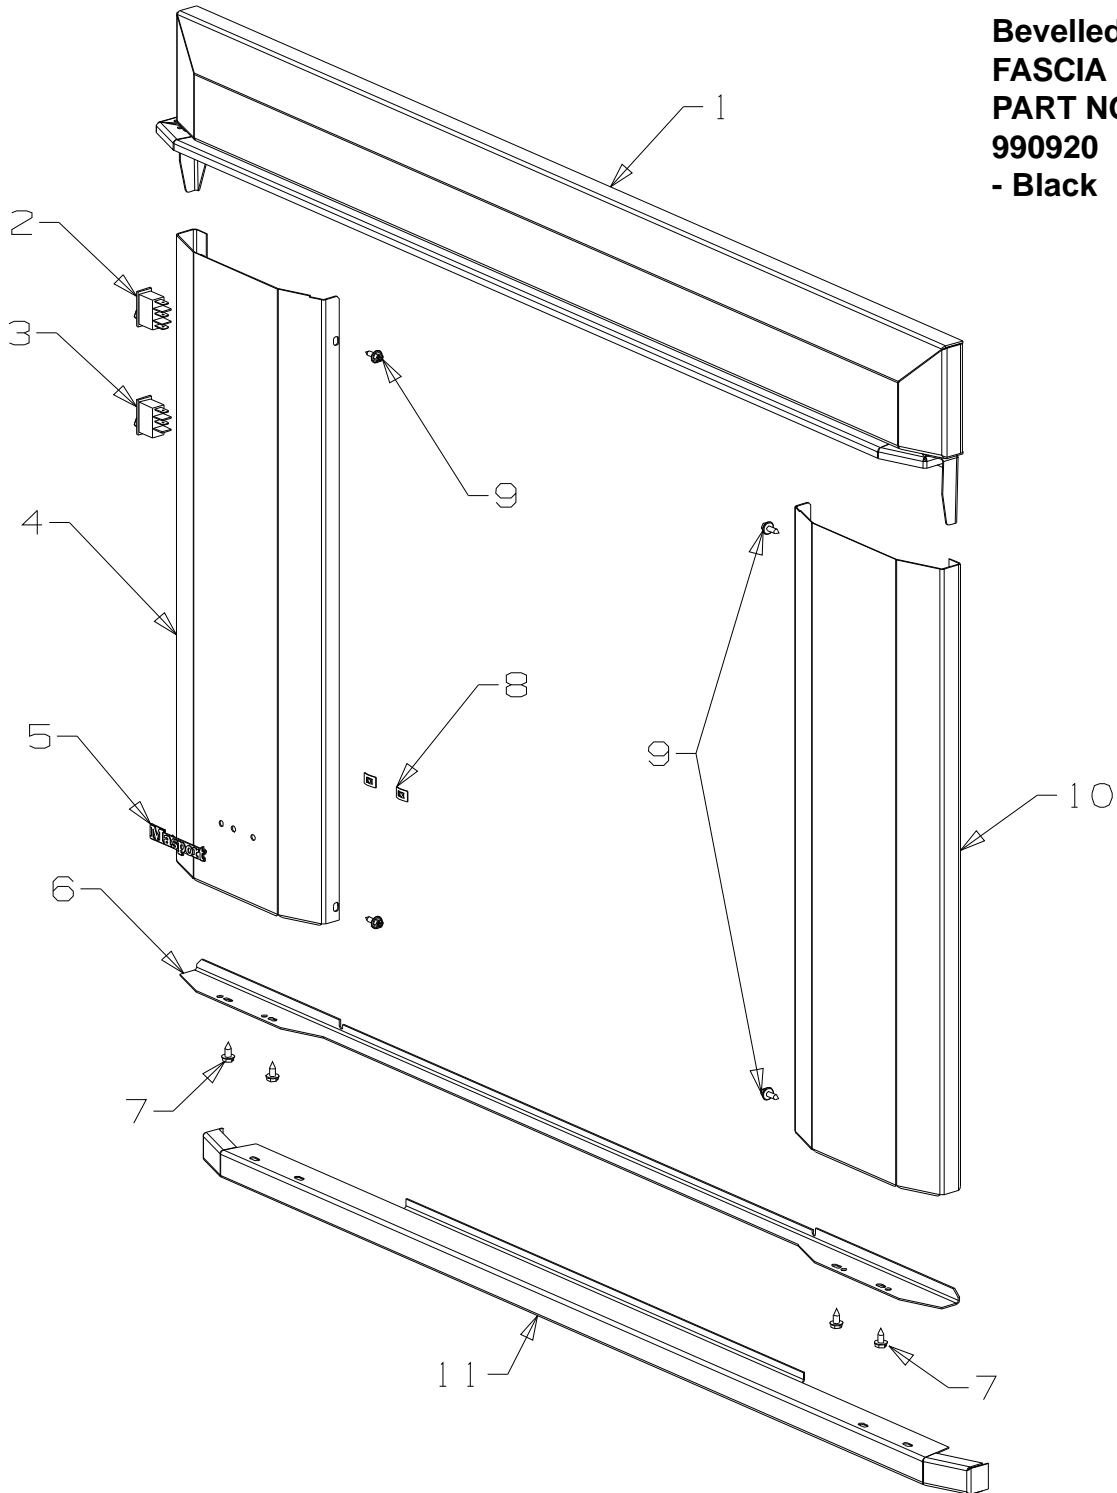

NAPLES

SEVILLE

Masport®

SEVILLE / NAPLES INBUILT

NG/LPG

(1998 to ____)

**Bevelled
FASCIA
PART NO.
990920
- Black**

Item No	Part No	Description	Qty	Item No	Part No	Description	Qty
1	990225	Fascia-Top - Black	1	7	586737	Screw, S/T 8 x 10	6
2	590240	Switch-Burner, On/Off	1	8	503381	Clip-Starlock, 4 Dia	2
3	503674	Switch-Fan, On/Off/On	1	9	503704	Screw, S/T 8 x .5	4
4	790169	Fascia-Side, LH - Black	1	10	790170	Fascia-Side, RH - Black	1
5	584581	Badge - Gold	1	11	790183	Trim-Hearth-Bevelled - 25mm - Black	1
6	990172	Stiffener-Fascia - Black	1				

When ordering PLEASE QUOTE PART NUMBER & Description, NOT Illustration No.
Determine right or left hand side from standing inviewing position