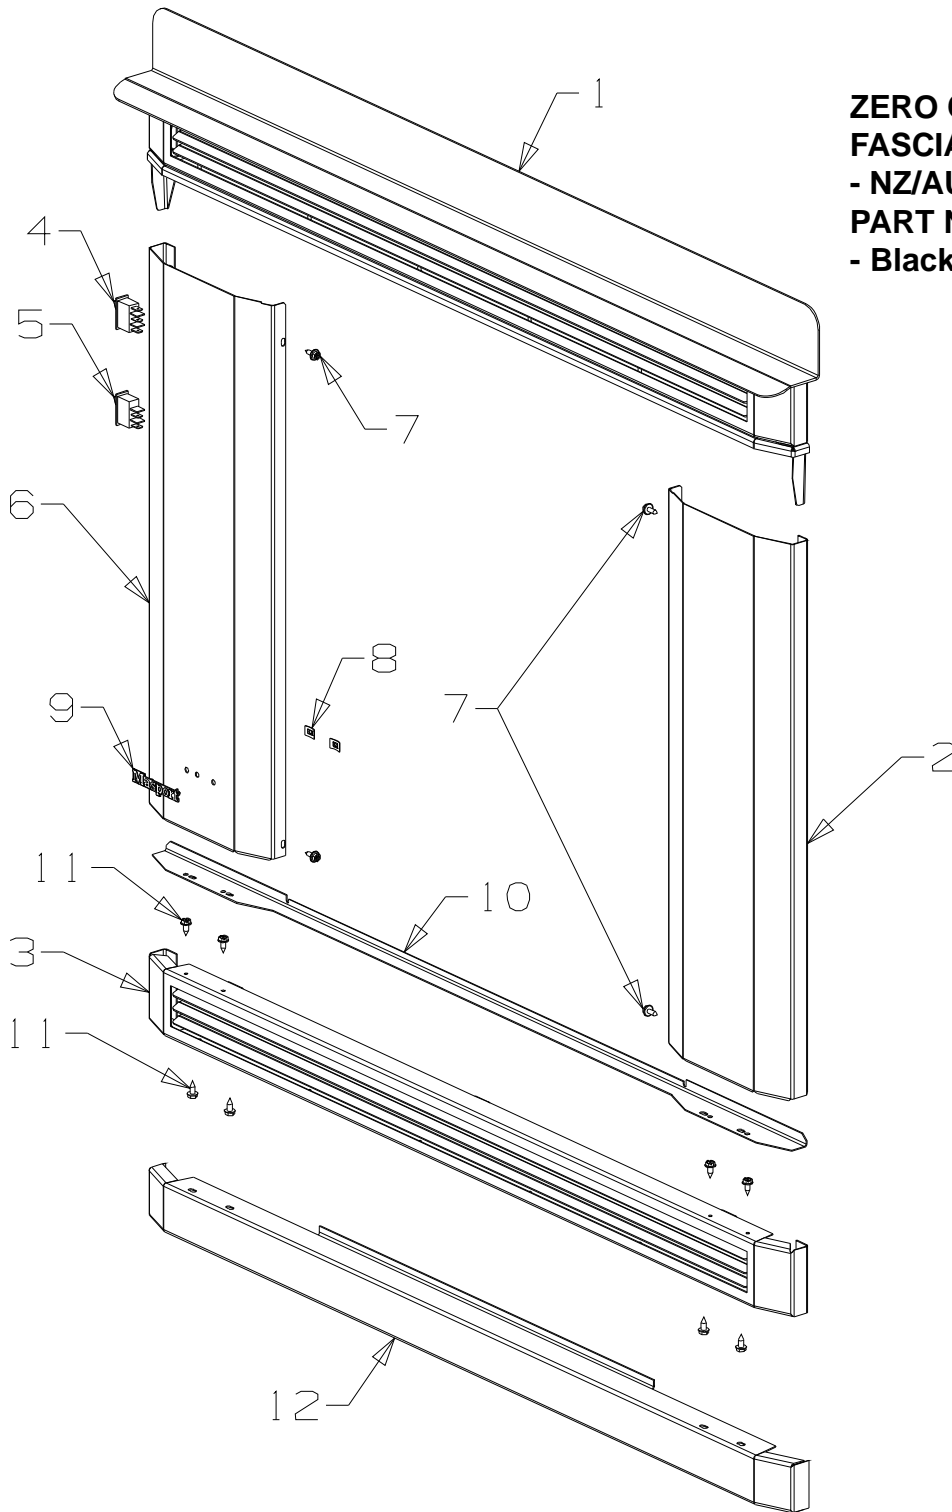

**BEVELLED
FASCIA
PART NO
990910
- Charcoal**

Item No	Part No	Description	Qty	Item No	Part No	Description	Qty
1	790117	Fascia-Top - Charcoal	1	OPTIONAL HEARTH TRIMS			
2	501058	Screw, Set M5 x 12	4	13	790122	Trim-Hearth, Bevelled 25mm - Charcoal	1
3	501856	Nut, M5 Hex	4	•	790123	Trim-Hearth, Bevelled 50mm - Charcoal	1
4	790107	Fascia-Side, RH - Charcoal	1	•	790124	Trim-Hearth, Bevelled 100mm - Charcoal	1
5	503704	Screw, S/T 8 x .5	4	•	790183	Trim-Hearth, Bevelled 25mm - Black	1
6	503260	Switch-Burner, On/Off	1	•	790180	Trim-Hearth, Bevelled 50mm - Black	1
7	503674	Switch-Fan, On/Off/On	1	•	990184	Trim-Hearth, Bevelled 100mm - Black	1
8	790105	Fascia-Side, LH - Charcoal	1				
9	503381	Push Fix, Spire	2				
10	584581	Badge - Gold	1				
11	990054	Stiffener-Fascia	1				
12	586737	Screw, S/T 8 x .5	4				

**ZERO
CLEARANCE
FASCIA
PART NO.
990911
- Charcoal**

Item No	Part No	Description	Qty	Item No	Part No	Description	Qty
1	790154	Fascia-Top - Charcoal	1	7	584581	Badge - Gold	1
2	503704	Screw, S/T 8 x .5	10	8	790030	Fascia-Side, LH - Charcoal	1
3	790031	Fascia-Side, RH - Charcoal	1	9	503674	Switch-Fan, On/Off/On	1
4	586737	Screw, S/T 8 x 10	6	10	503260	Switch-Burner, On/Off	1
5	790159	Trim-Fascia - Charcoal	1	11	790158	Louvre Assy-Top - Charcoal	1
6	503381	Push Fix, Spire	2				

**Bevelled
FASCIA
PART NO.
990920
- Black**

Item No	Part No	Description	Qty	Item No	Part No	Description	Qty
1	990225	Fascia-Top - Black	1	7	586737	Screw, S/T 8 x 10	6
2	503260	Switch-Burner, On/Off	1	8	503381	Push Fix, Spire	2
3	503674	Switch-Fan, On/Off/On	1	9	503704	Screw, S/T 8 x .5	4
4	790169	Fascia-Side, LH - Black	1	10	790170	Fascia-Side, RH - Black	1
5	584581	Badge - Gold	1	11	790183	Trim-Hearth-Bevelled - 25mm - Black	1
6	990172	Stiffener-Fascia - Black	1				