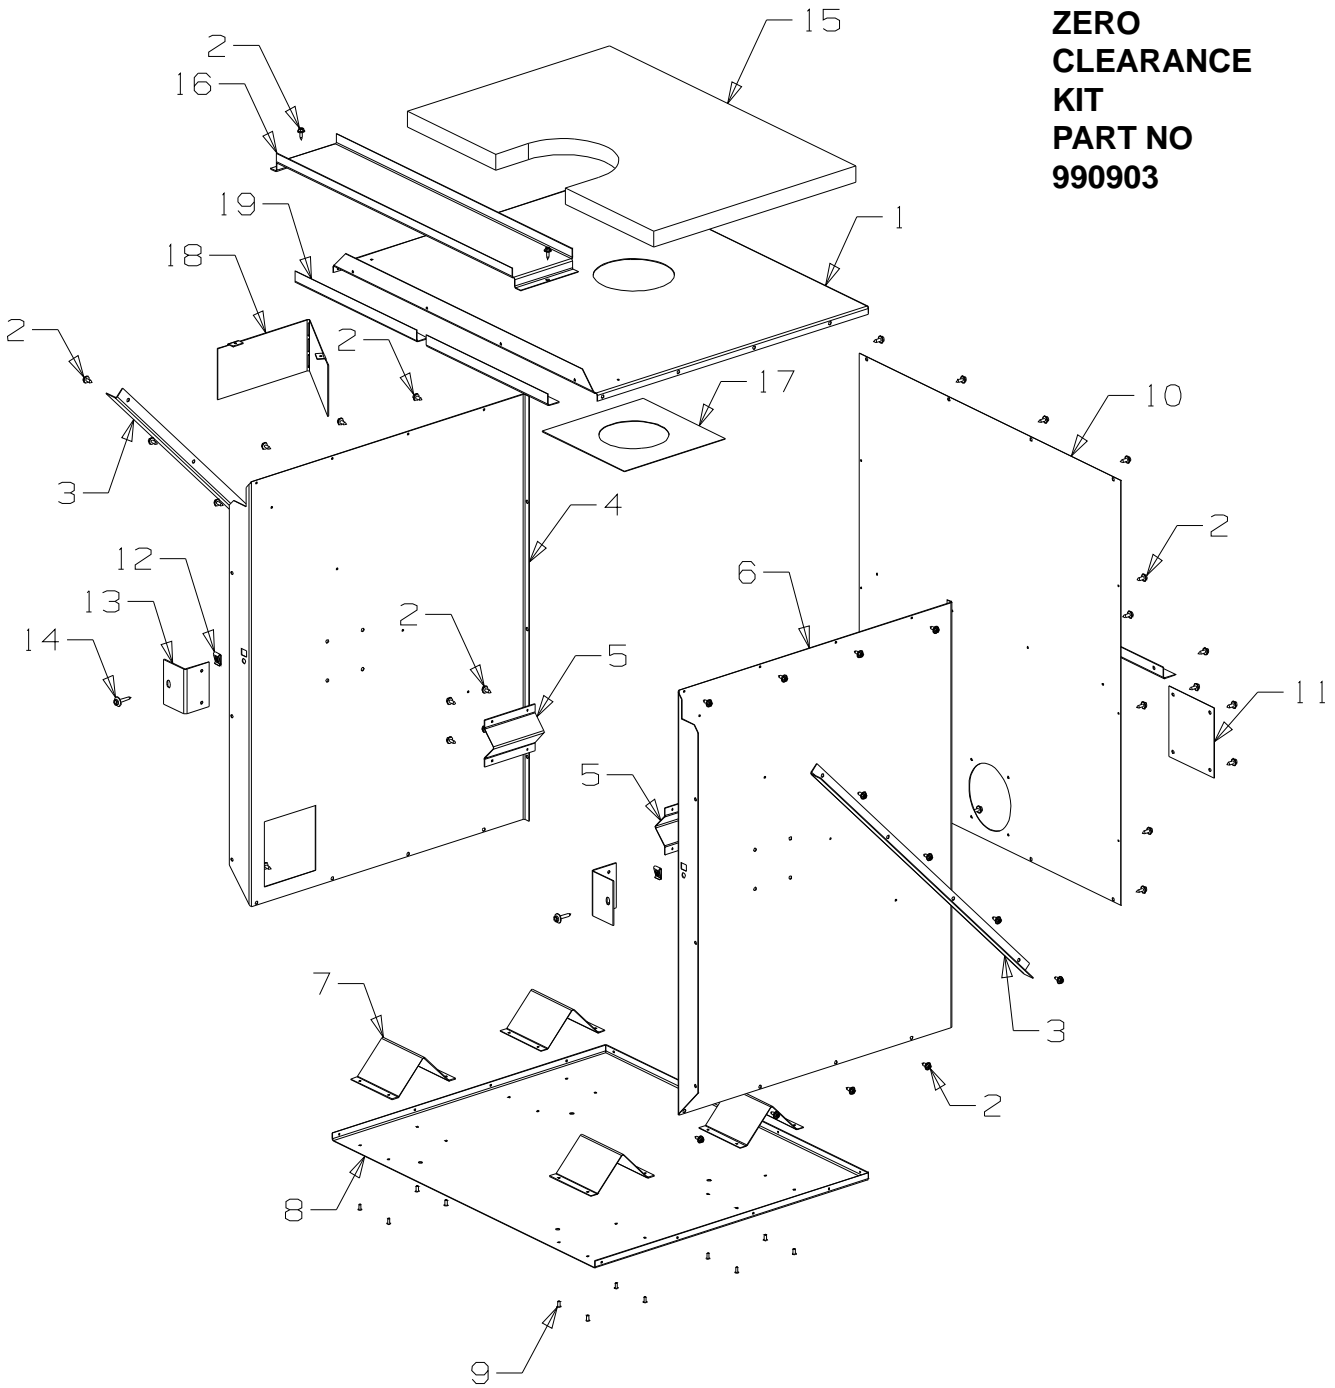

Bold Text = Assemblies
Bulleted Text = Items included in Assemblies

Masport®

**SEVILLE / NAPLES INBUILT
ZERO CLEARANCE KIT**
(1998 to ____)

**ZERO
CLEARANCE
KIT
PART NO
990903**

Item No	Part No	Description	Qty	Item No	Part No	Description	Qty
1	990070	Panel-Top	1	11	990147	Cover-Rear	1
2	503704	Screw; S/T 8 x .5	56	12	503388	Nut-Spire	2
3	990074	Spacer-Outer	3	13	990149	Bracket-Restraint	2
4	990069	Panel-Side, LH	1	14	503459	Screw; S/T 12 x 25	2
5	990072	Spacer-Inner	2	15	585405	Insulation-Outer Case, Rockwool	1
6	990068	Panel-Side, RH	1	16	990148	Heatsheild-Lintel	1
7	990071	Spacer-Base	4	17	990150	Plate-Cover, Flue	1
8	990067	Base	1	18	990151	Spreader-Flow	1
9	503429	Rivet-Pop 3.2 Dia x 4.8	16	19	990186	Deflector-Hot Air	2
10	990073	Panel-Rear	1				