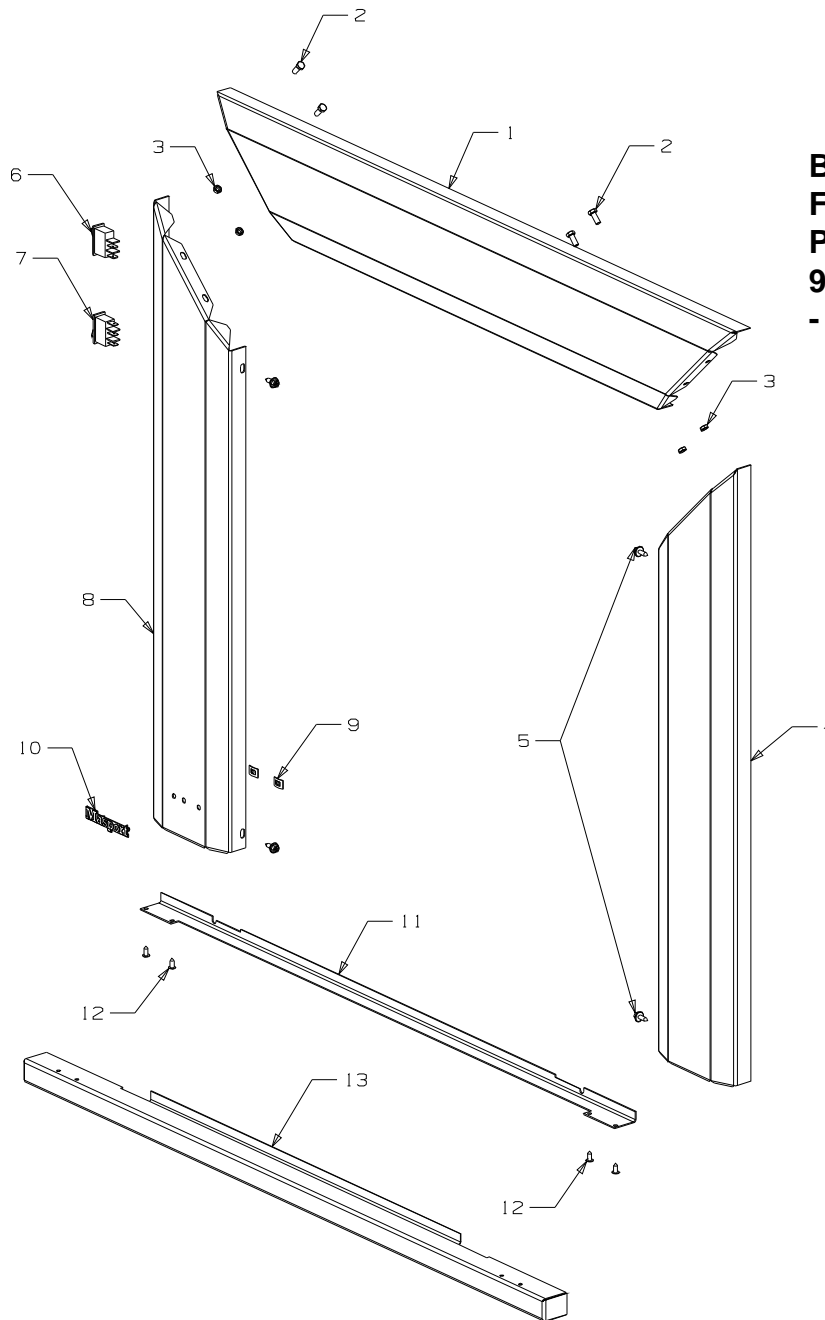

MASONRY FLUE KIT

Part Number:
588637

NZ ONLY

Part Number:
790078

Item No	Part No	Description	Qty	Item No	Part No	Description	Qty
1	501857	Screw, Pan M5 x 10	1	9	586732	Fan-3 Speed, Double End - Without Switch	1
2	990033	Plate-Mounting, Fan	1	10	590227	Loom-Adaptor, Fan	1
3	501580	Screw, Pan M5 x 16	4			NOT ILLUSTRATED	
4	503671	Grommet, 14mm OD x 6mm ID	2				
5	501330	Washer, Flat 5 x 10 x 1	4				
6	501856	Nut, M5 HEX	6				
7	503371	Washer, Fan Disc 5 ID x 10 OD	1		591321	Insulator-Utilux	4
8	503106	Washer, Flat 5	2				

**MANTEL
FASCIA
PART NO.
990902
- Charcoal
990923
- Black**

Item No	Part No	Description	Qty	Item No	Part No	Description	Qty
1	790032	Fascia-Top - Charcoal	1	OPTIONAL HEARTH TRIMS			
•	790215	Fascia-Top - Black	1	11	790108	Trim-Hearth, Mantel 25mm - Charcoal	1
2	503704	Screw, S/T 8 x .5	6	•	790080	Trim-Hearth, Mantel 50mm - Charcoal	1
3	790031	Fascia-Side, RH - Charcoal	1	•	790118	Trim-Hearth, Mantel 100mm - Charcoal	1
•	790214	Fascia-Side, RH - Black	1	•	791169	Trim-Hearth, Bevelled 25mm - Black	1
4	586737	Screw, S/T 8 x 10	4	•	791168	Trim-Hearth, Bevelled 50mm - Black	1
5	790077	Stiffener-Fascia - Black	1	•	791167	Trim-Hearth, Bevelled 100mm - Black	1
6	503381	Push Fix, Spire	2				
7	584581	Badge - Gold	1				
8	790030	Fascia-Side, LH - Charcoal	1				
•	790213	Fascia-Side, LH - Black	1				
9	503674	Switch-Fan, On/Off/On	1				
10	503260	Switch-Burner, On/Off	1				