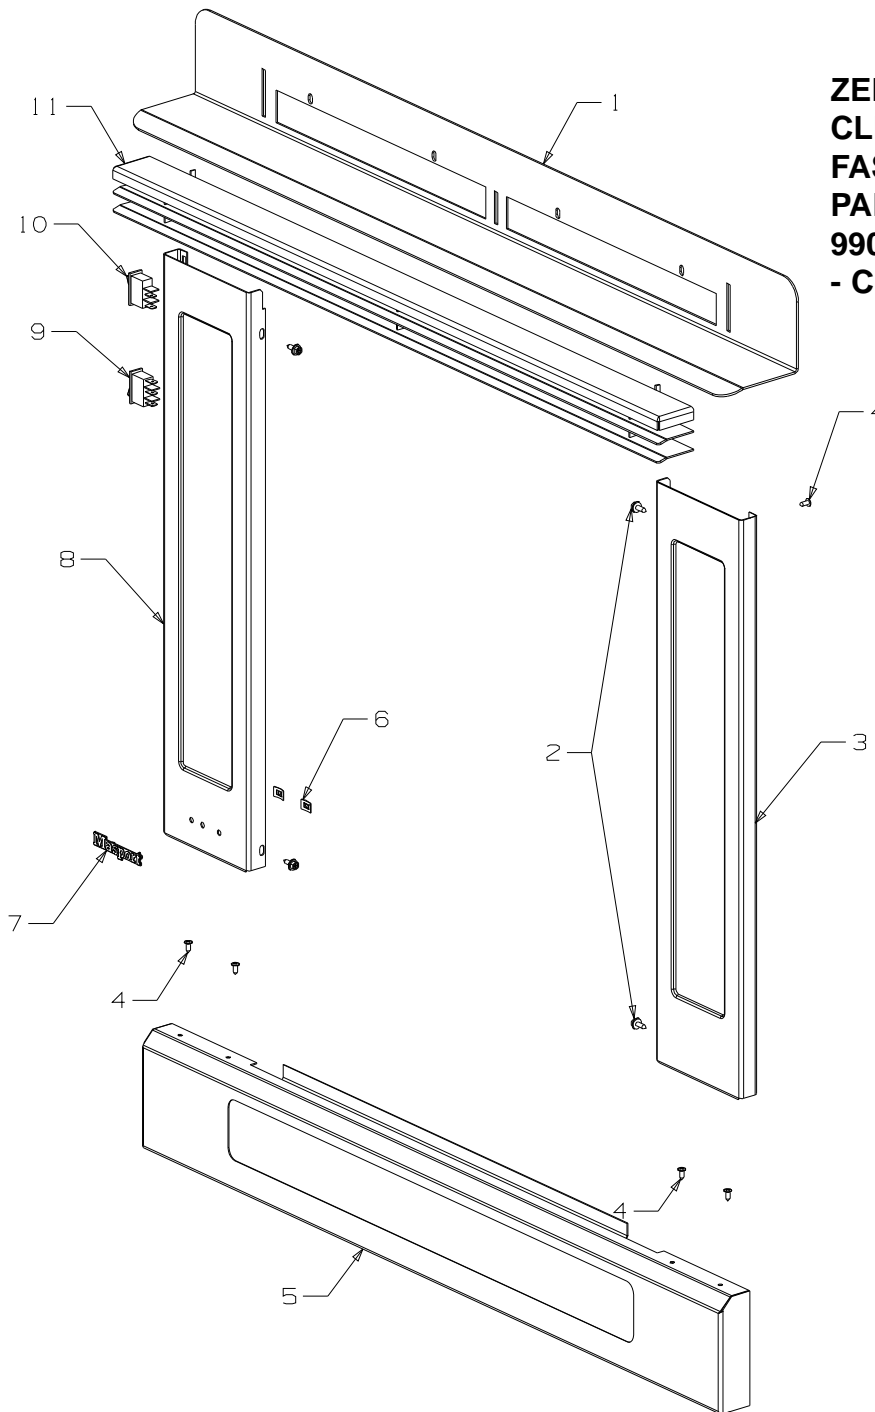

**ZERO
CLEARANCE
FASCIA
PART NO.
990911
- Charcoal**

Item No	Part No	Description	Qty	Item No	Part No	Description	Qty
1	790154	Fascia-Top - Charcoal	1	7	584581	Badge - Gold	1
2	503704	Screw, S/T 8 x .5	10	8	790030	Fascia-Side, LH - Charcoal	1
3	790031	Fascia-Side, RH - Charcoal	1	9	503674	Switch-Fan, On/Off/On	1
4	586737	Screw, S/T 8 x 10	6	10	503260	Switch-Burner, On/Off	1
5	790159	Trim-Fascia - Charcoal	1	11	790158	Louvre Assy-Top - Charcoal	1
6	503381	Push Fix, Spire	2