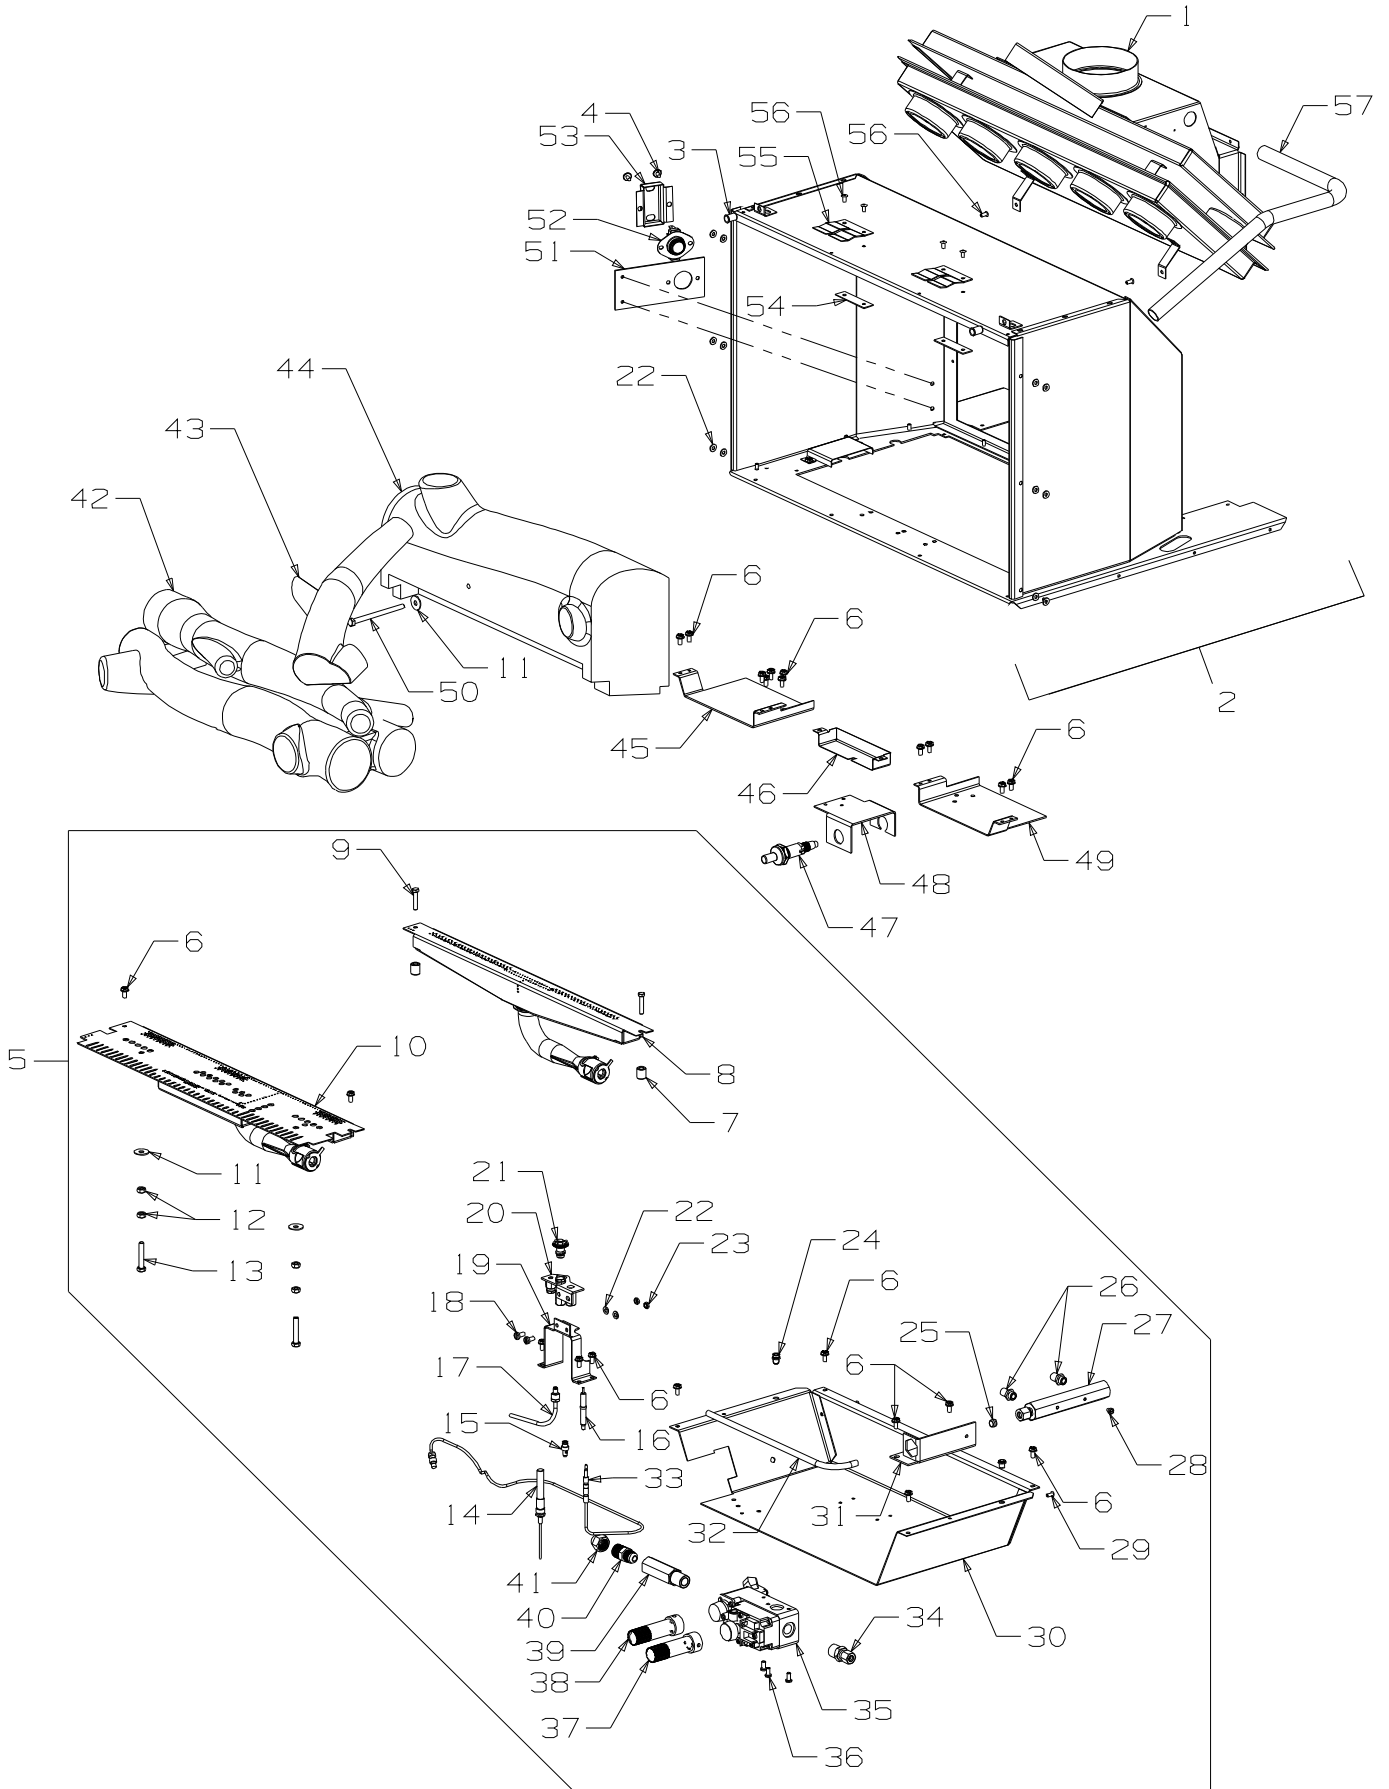

Item	Part No	Description	Qty	Item	Part No	Description	Qty
1	991044	Heat Exchanger Assy, Complete - NZ	1	30	990018	• Burner Tray-Base	1
	• 990192	Heat Exchanger Assy Complete - AUST	1	31	988591	• Plate-Mounting, Injector	1
2	990188	Firebox Assy	1	32	790059	• Tube-Main Injector	1
3	501040	Nut, M6 Nutsert	4		588172	Olive, Brass M8	2
4	503704	Screw, S/T 8 x .5	9		588393	Nut-Compression, 8mm	2
5	790017	Burner Assy-Complete - Natural Gas	1	33	590014	• Thermocouple-600	1
	• 790019	Burner Assy-Complete - LPG	1	34	588354	• Fitting-Comp 8 x 3/8"	1
				35	790219	• Valve-Control, Gas - Natural Gas	1
6	503630	• Screw; S/T 10 x .4	8		• 790220	• Valve-Control, Gas - LPG	1
7	588348	• Spacer-Valve	2	36	502021	• Screw, Set WH 3/16"	3
8	790008	• Burner Assy-Gas, Rear	1	37	590095	Knob-Control, On/Off (Naples Only)	1
9	501061	• Screw, Set M5 x 25	2	38	590094	Knob-Control, Hi/Low (Naples Only)	1
10	790011	• Burner Assy-Gas, Front	1	39	590121	Extension-Inlet (Australia)	1
11	503196	• Washer; Flat 1/4" x .75	2	40	588076	Fitting-Flar - 3/8" F x 3/8" BSP - NZ	1
12	503613	• Nut, M6 Hex Stainless	4		• 590120	Fitting-Flar - 1/2" F x 3/8" BSP - AUST	1
13	501815	• Screw, Set M6 x 35 (2)	6	41	589004	Nut-Flare, 3/8" - NZ	1
14	588408	• Thermopile-580mm - 750mv	1		• 590130	Nut-Flare, 1/2" - AUST	1
16	588403	• Electrode-Piezo, Round	1	42	790110	Log Assy-Ceramic, Front	1
15	591240	• Jet-Pilot 0.51 - Natural Gas	1	43	788610	Log-Ceramic, Top	1
	• 591242	• Jet-Pilot 0.35 - LPG	1	44	790111	Log-Ceramic, Rear	1
17	790038	• Tube-Inlet, Pilot 1/4"	1	45	990137	Heatshield-Control	1
18	501857	• Screw, Pan M5 x 10	2	46	990141	Cover-Secondary Air, Front	1
19	988597	• Bracket-Mounting, Pilot	1	47	597004	Piezo-Igniter	1
21	591243	• Pilot Hood-4 Flame	1	48	990065	Bracket-Mounting, Piezo	1
20	591332	• Housing-Pilot, TLP	1	49	990138	Heatshield-Control	1
22	501330	• Washer, Flat 5 x 10 x 1	12	50	503677	Bolt, M6 x 90 HEX	1
23	501856	• Nut, M5 Hex	2		790230	Kit-Thermodisc - AUST	1
24	503474	• Nut, M5 Nutsert	2	51	991142	• Bracket-Mounting, Thermodisc - AUST	1
25	588172	• Olive, M8 Brass	1	52	591119	• Thermodisc-Fan - AUST	1
26	588592	• Injector-Main .85 - Natural Gas	2	53	991304	• Sheild-Thermodisc - AUST	1
	• 588596	• Injector-Main 1.20 - LPG	2	54	991163	Plate-Reinforcing, Trim	2
27	588566	• Manifold-Burner	1	55	991236	Retainer-Top, Glass Trim	2
28	503631	• Screw, Pan M4 x 5	1	56	503627	Rivet-4.0 Dia	22
29	586167	• Rivet-Pop 4.0 Dia x 4.8 (2) 17	17	57	990193	Tube-Spill - AUST	1

Bold Text = Assemblies
Bulleted Text = Items included in Assemblies