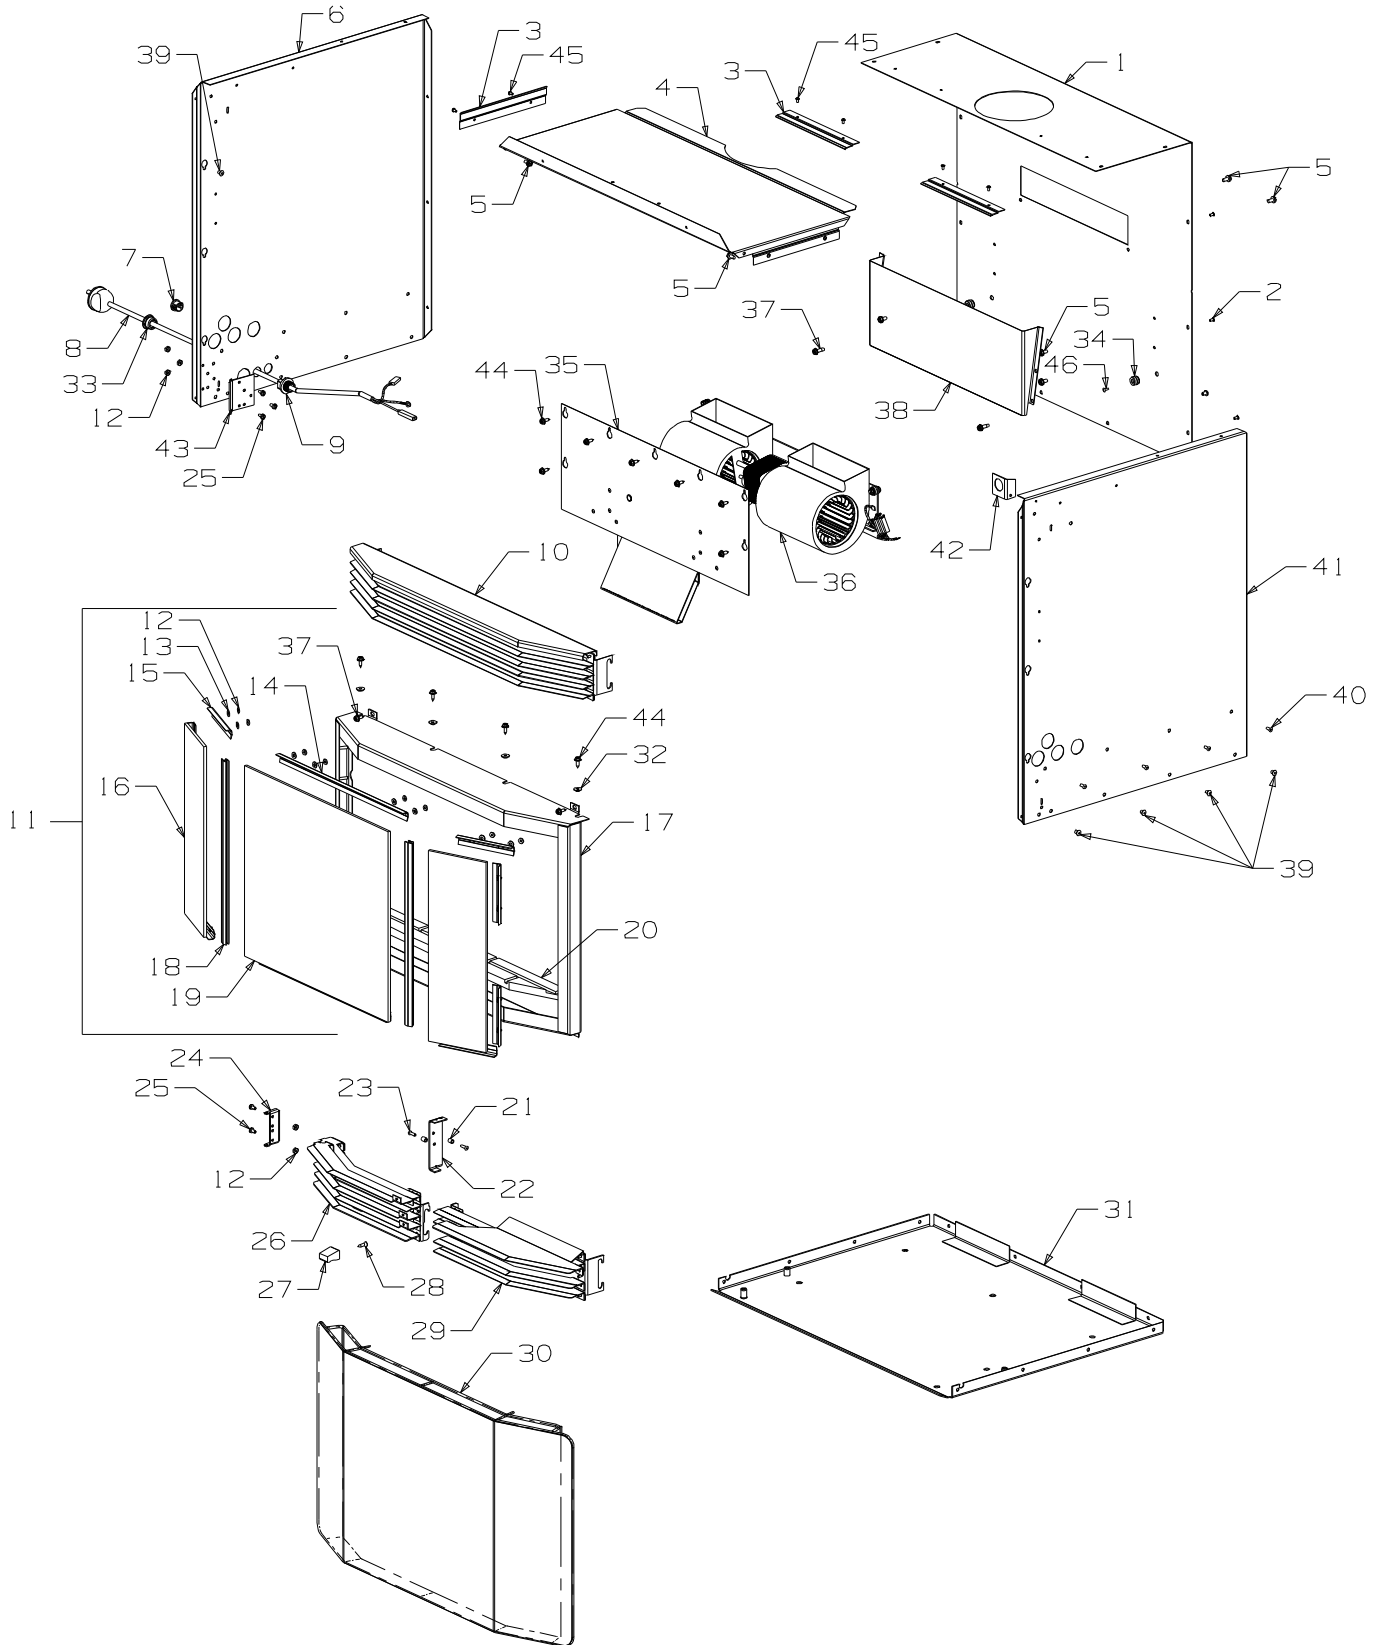

Item No	Part No	Description	Qty	Item No	Part No	Description	Qty
1	990142	Case-Outer, Rear	1	25	503621	Screw, Pan M4 x 8	4
2	503586	Rivet-Pop 4.0 Dia	10	26	790208	Louvre Assy-Bottom, LH - Black	1
3	986514	Case-Outer, Guide Rail	4	27	590129	Knob-Louvre, Control	1
4	986513	Case-Outer, Top	1	28	503004	Screw, Csk No. 8 x 5/8"	1
5	503630	Screw; S/T 10 x .4	34	29	790207	Louvre Assy-Bottom, RH - Black	1
6	990082	Case-Outer, Side LH	1	30	790058	Guard-Dress (Australia)	1
7	586734	Bush-Plastic, 22mm	1	31	990066	Base Assy	1
8	588068	Loom-3 Pin	1	32	990135	Spacer-Glass, Retainer	4
9	577089	Nut, Cable Gripper	1	33	502068	Clamp-Cable	1
10	790206	Louvre Assy-Upper	1	34	503671	Grommet - 14mm OD x 6mm ID	2
11	790202	Frame Assy-Glass - Black	1	35	990174	Panel-Access, Fan - Complete	1
12	503622	• Nut, M4 Hex Stainless	24	36	790078	Fan Assy-3 Speed, Double	1
13	503593	• Washer, Flat 4 x 19 x 1	24	37	503489	Screw, Set M5 x 16	4
14	990047	• Retainer-Glass, Long	2	38	990029	Cover-Fan Outlet	1
15	990046	• Retainer-Glass, Short	8	39	503272	Rivet-Pop 4.8 Dia x 4.8	18
16	790060	• Glass-Side	2	40	586167	Rivet-Pop 4.0 Dia x 4.8	8
17	790199	• Frame Assy-Glass - Black	1	41	990081	Case-Outer, Side RH	1
18	790200	• Trim-Glass - Black	2	42	990194	Bracket-Spill Tube - AUST	1
19	790061	• Glass-Front	1	43	990160	Hinge-Half, LH	1
20	790015	• Panel-Brick	1	44	503704	Screw, S/T 8 x .5	9
21	988388	Spacer-Control Panel	8	45	501767	Rivet-Pop 3.2 Dia x 3.2	8
22	790146	Bracket-Mounting Louvre	1	46	503429	Rivet-Pop 3.2 Dia x 4.8	20
23	503659	Rivet-Pop 4 Dia x 9.0	8				
	790160	Kit Assy-Hinge (Incl. 24, 43)	1				
24	990161	Hinge-Half, RH	1				

Bold Text = Assemblies
Bulleted Text = Items included in Assemblies