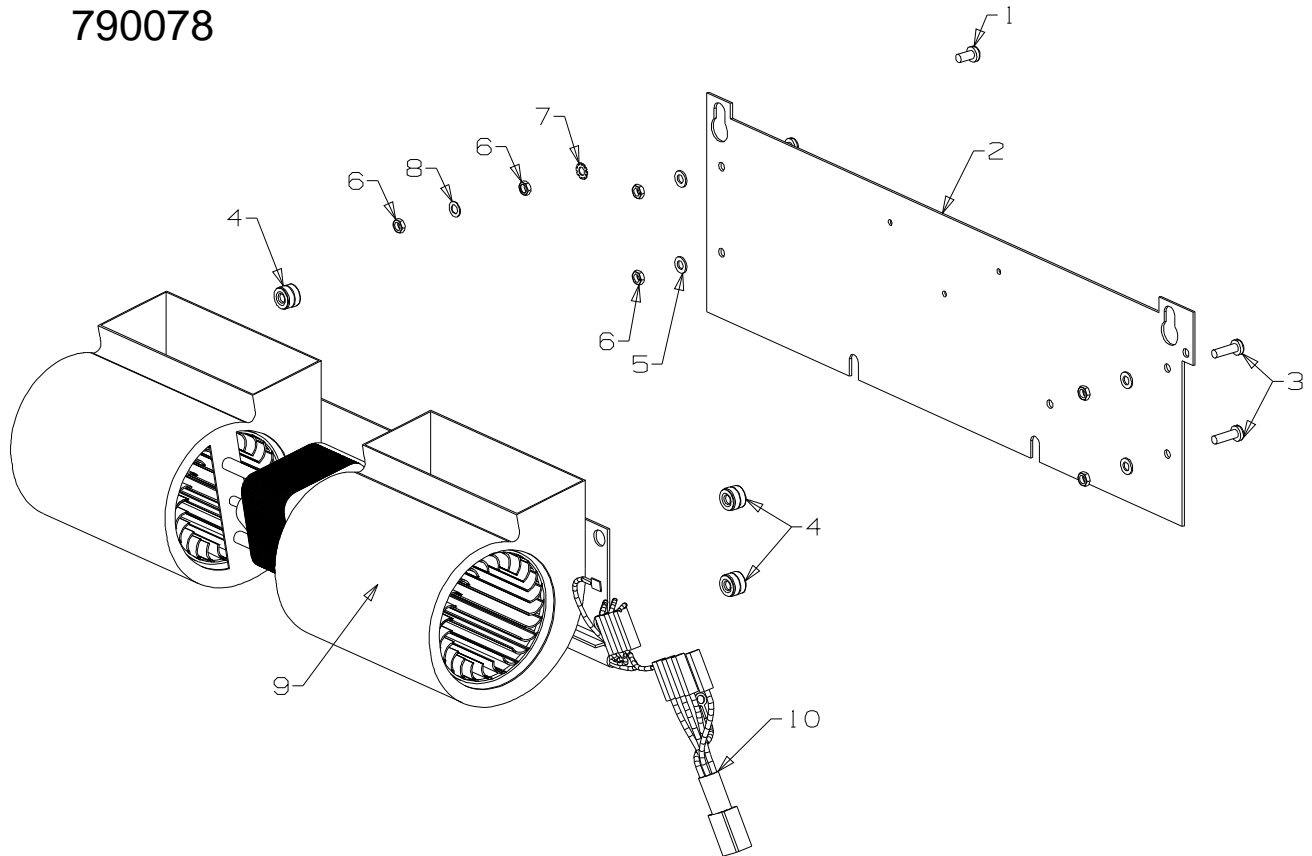

MASONRY FLUE KIT

Part Number:
588637

NZ ONLY

Part Number:
790078

Item No	Part No	Description	Qty	Item No	Part No	Description	Qty
1	501857	Screw, Pan M5 x 10	1	9	586732	Fan-3 Speed, Double End - Without Switch	1
2	990033	Plate-Mounting, Fan	1	10	590227	Loom-Adaptor, Fan	1
3	501580	Screw, Pan M5 x 16	4			NOT ILLUSTRATED	
4	503671	Grommet, 14mm OD x 6mm ID	2				
5	501330	Washer, Flat 5 x 10 x 1	4				
6	501856	Nut, M5 HEX	6				
7	503371	Washer, Fan Disc 5 ID x 10 OD	1		591321	Insulator-Utilux	4
8	503106	Washer, Flat 5	2				

**MANTEL
FASCIA
PART NO.
990902
- Charcoal
990923
- Black**

Item No	Part No	Description	Qty	Item No	Part No	Description	Qty
1	790032	Fascia-Top - Charcoal	1	OPTIONAL HEARTH TRIMS			
•	790215	Fascia-Top - Black	1	11	790108	Trim-Hearth, Mantel 25mm - Charcoal	1
2	503704	Screw, S/T 8 x .5	6	•	790080	Trim-Hearth, Mantel 50mm - Charcoal	1
3	790031	Fascia-Side, RH - Charcoal	1	•	790118	Trim-Hearth, Mantel 100mm - Charcoal	1
•	790214	Fascia-Side, RH - Black	1	•	791169	Trim-Hearth, Bevelled 25mm - Black	1
4	586737	Screw, S/T 8 x 10	4	•	791168	Trim-Hearth, Bevelled 50mm - Black	1
5	790077	Stiffener-Fascia - Black	1	•	791167	Trim-Hearth, Bevelled 100mm - Black	1
6	503381	Push Fix, Spire	2				
7	584581	Badge - Gold	1				
8	790030	Fascia-Side, LH - Charcoal	1				
•	790213	Fascia-Side, LH - Black	1				
9	503674	Switch-Fan, On/Off/On	1				
10	503260	Switch-Burner, On/Off	1				