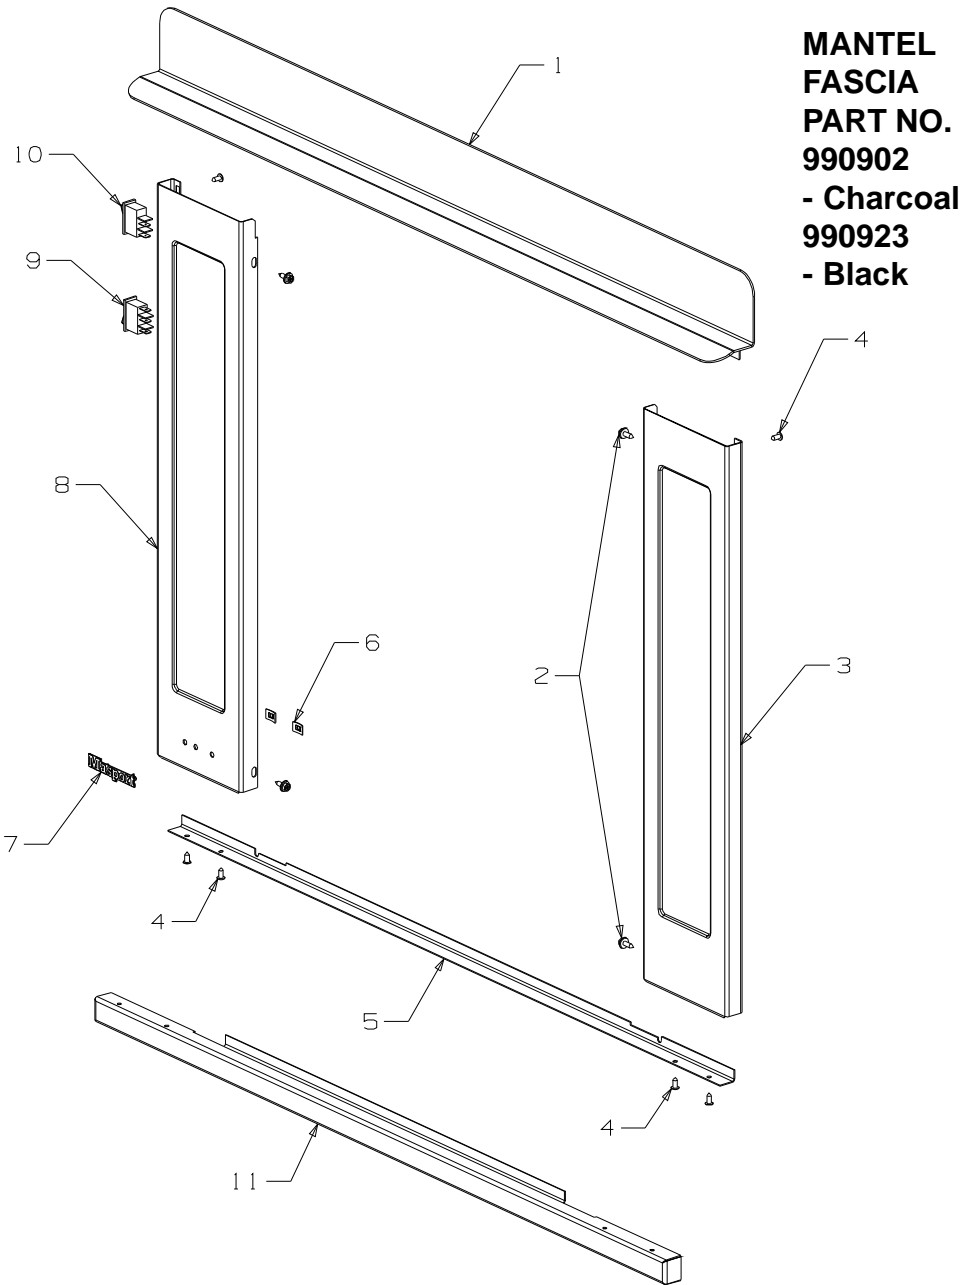

MASONRY FLUE KIT

Part Number:
588637

NZ ONLY

Part Number:
790078

Item No	Part No	Description	Qty	Item No	Part No	Description	Qty
1	501857	Screw, Pan M5 x 10	1	9	586732	Fan-3 Speed, Double End - Without Switch	1
2	990033	Plate-Mounting, Fan	1	10	590227	Loom-Adaptor, Fan	1
3	501580	Screw, Pan M5 x 16	4			NOT ILLUSTRATED	
4	503671	Grommet, 14mm OD x 6mm ID	2				
5	501330	Washer, Flat 5 x 10 x 1	4				
6	501856	Nut, M5 HEX	6				
7	503371	Washer, Fan Disc 5 ID x 10 OD	1		591321	Insulator-Utilux	4
8	503106	Washer, Flat 5	2				

**MANTEL
FASCIA
PART NO.
990902
- Charcoal
990923
- Black**

Item No	Part No	Description	Qty	Item No	Part No	Description	Qty
1	790032	Fascia-Top - Charcoal	1	OPTIONAL HEARTH TRIMS			
•	790215	Fascia-Top - Black	1	11	790108	Trim-Hearth, Mantel 25mm - Charcoal	1
2	503704	Screw, S/T 8 x .5	6	•	790080	Trim-Hearth, Mantel 50mm - Charcoal	1
3	790031	Fascia-Side, RH - Charcoal	1	•	790118	Trim-Hearth, Mantel 100mm - Charcoal	1
•	790214	Fascia-Side, RH - Black	1	•	791169	Trim-Hearth, Bevelled 25mm - Black	1
4	586737	Screw, S/T 8 x 10	4	•	791168	Trim-Hearth, Bevelled 50mm - Black	1
5	790077	Stiffener-Fascia - Black	1	•	791167	Trim-Hearth, Bevelled 100mm - Black	1
6	503381	Push Fix, Spire	2				
7	584581	Badge - Gold	1				
8	790030	Fascia-Side, LH - Charcoal	1				
•	790213	Fascia-Side, LH - Black	1				
9	503674	Switch-Fan, On/Off/On	1				
10	503260	Switch-Burner, On/Off	1				