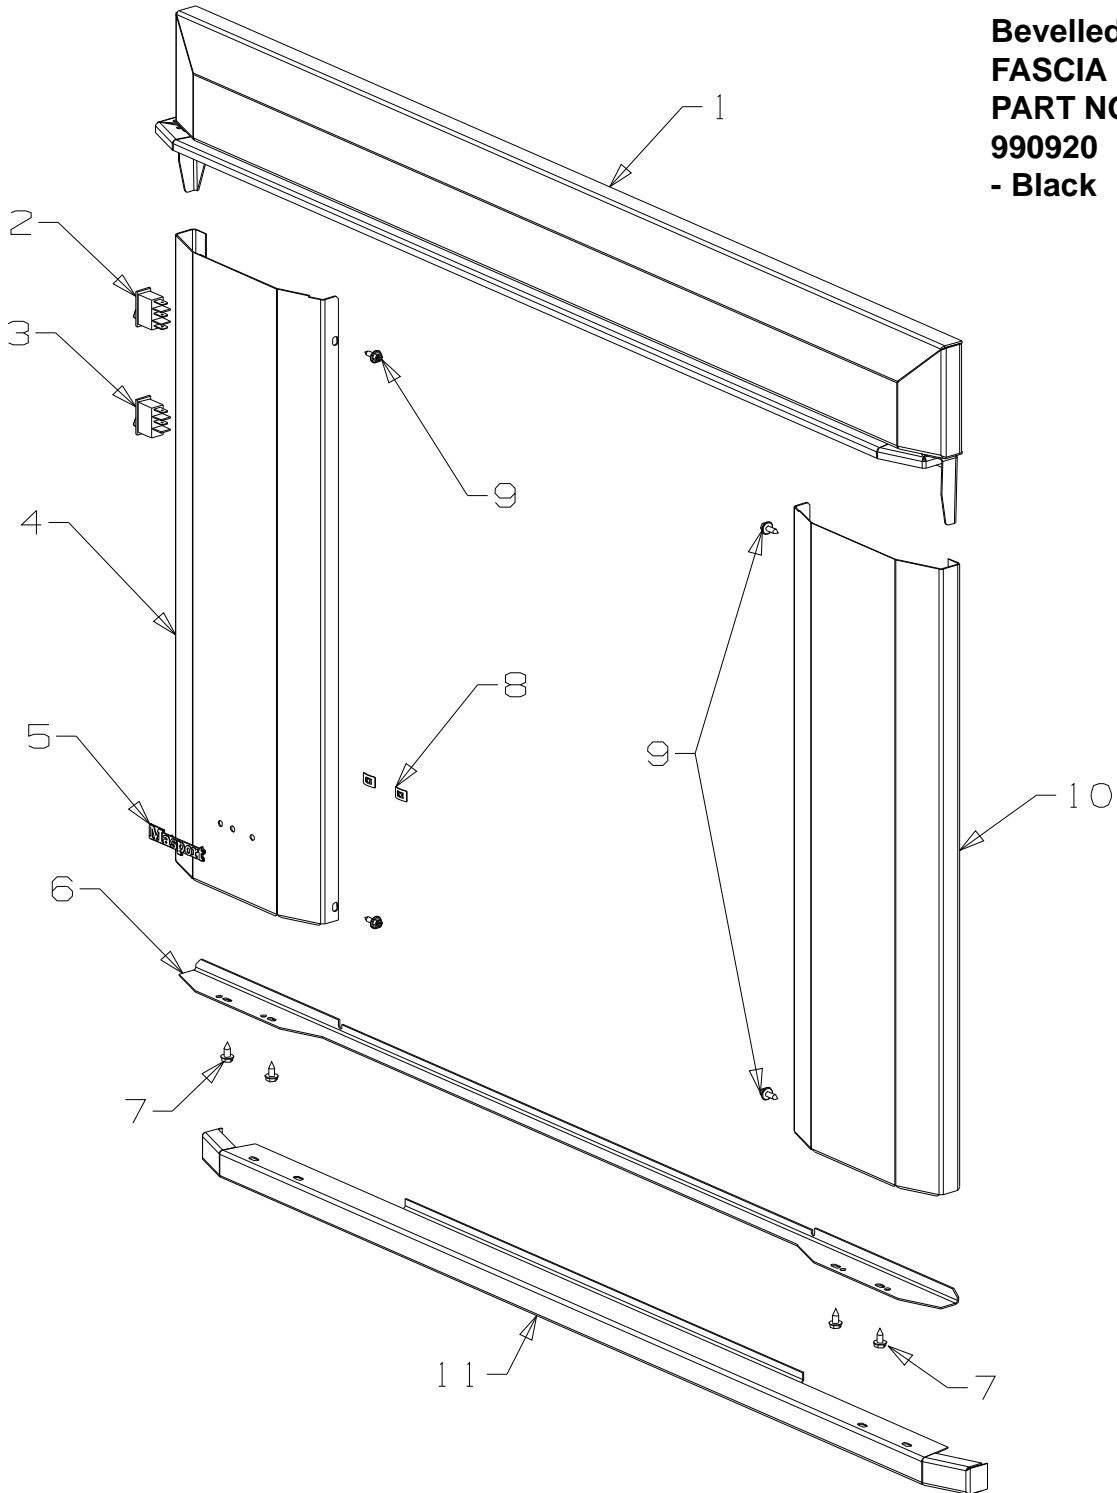

**Bevelled
FASCIA
PART NO.
990920
- Black**

Item No	Part No	Description	Qty	Item No	Part No	Description	Qty
1	990225	Fascia-Top - Black	1	7	586737	Screw, S/T 8 x 10	6
2	503260	Switch-Burner, On/Off	1	8	503381	Push Fix, Spire	2
3	503674	Switch-Fan, On/Off/On	1	9	503704	Screw, S/T 8 x .5	4
4	790169	Fascia-Side, LH - Black	1	10	790170	Fascia-Side, RH - Black	1
5	584581	Badge - Gold	1	11	790183	Trim-Hearth-Bevelled - 25mm - Black	1
6	990172	Stiffener-Fascia - Black	1