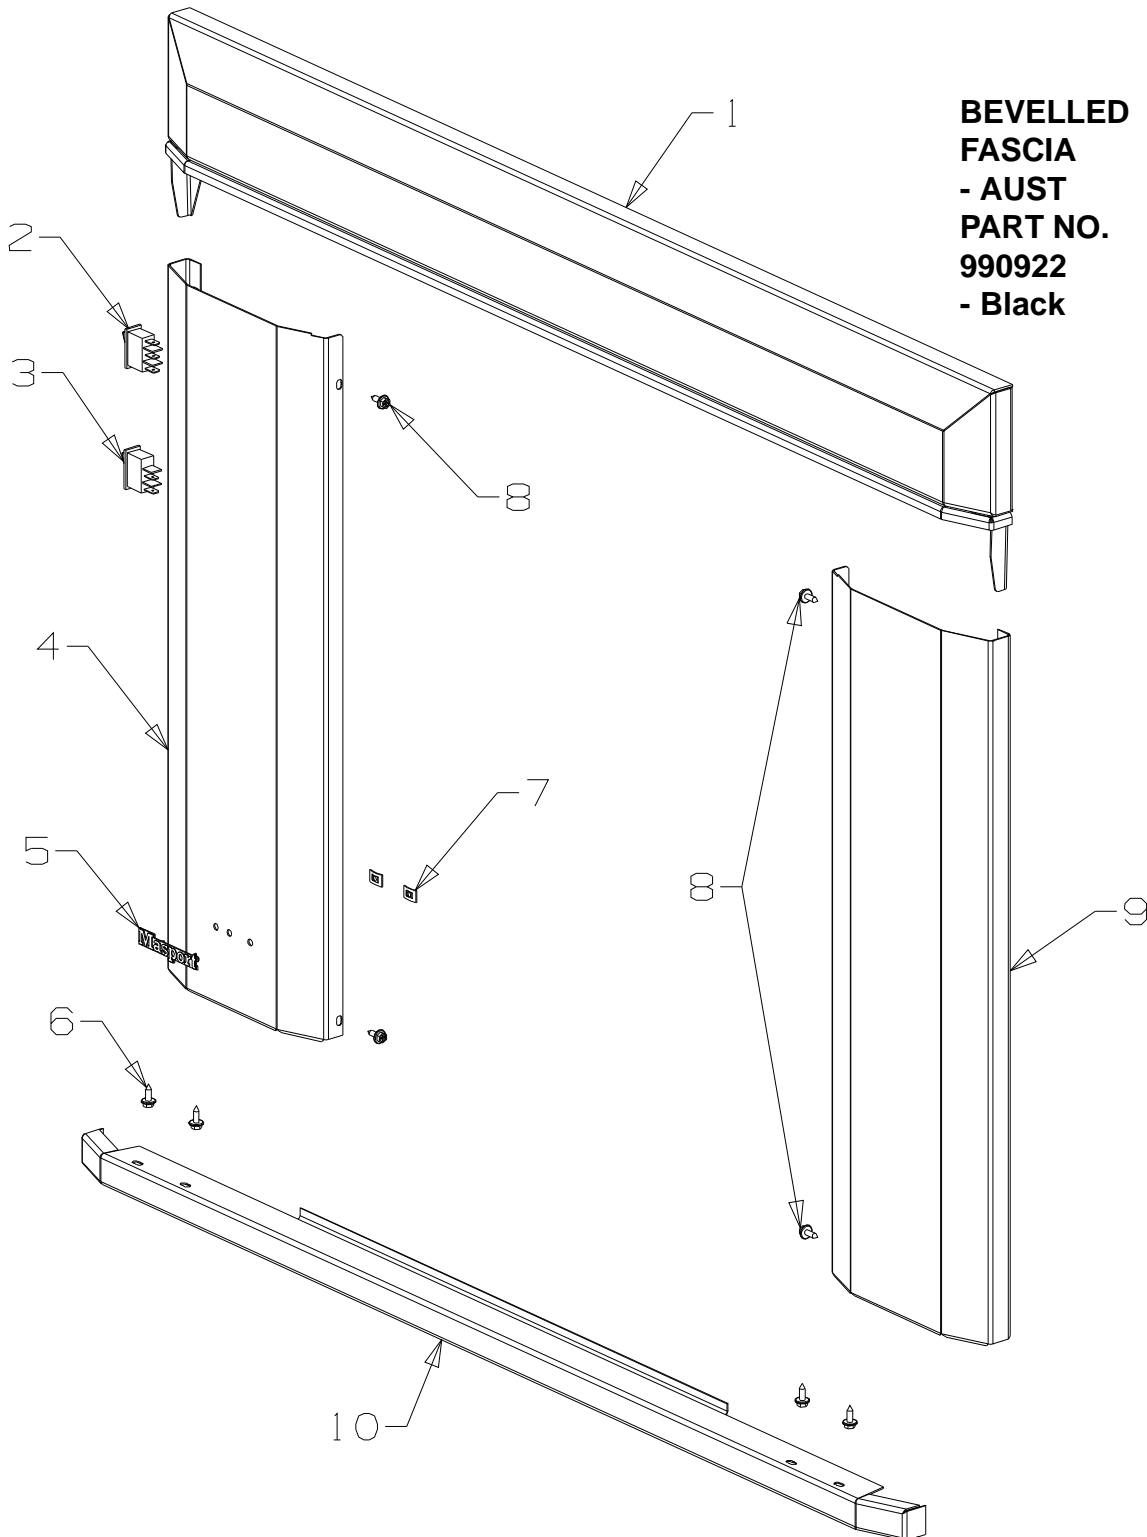

Item No	Part No	Description	Qty	Item No	Part No	Description	Qty
1	990225	Fascia Assy-Top - Black	1	7	503381	Push Fix, Spire	2
2	503260	Switch-Burner, On/Off	1	8	503704	Screw, S/T 8 x .5	4
3	503674	Switch-Fan, On/Off/On	1	9	790170	Fascia-Side, RH - Black	1
4	790169	Fascia-Side, LH - Black	1	10	790183	Trim-Hearth-Bevelled - 25mm - Black	1
5	584581	Badge - Gold	1				
6	586737	Screw, S/T 8 x 10	6