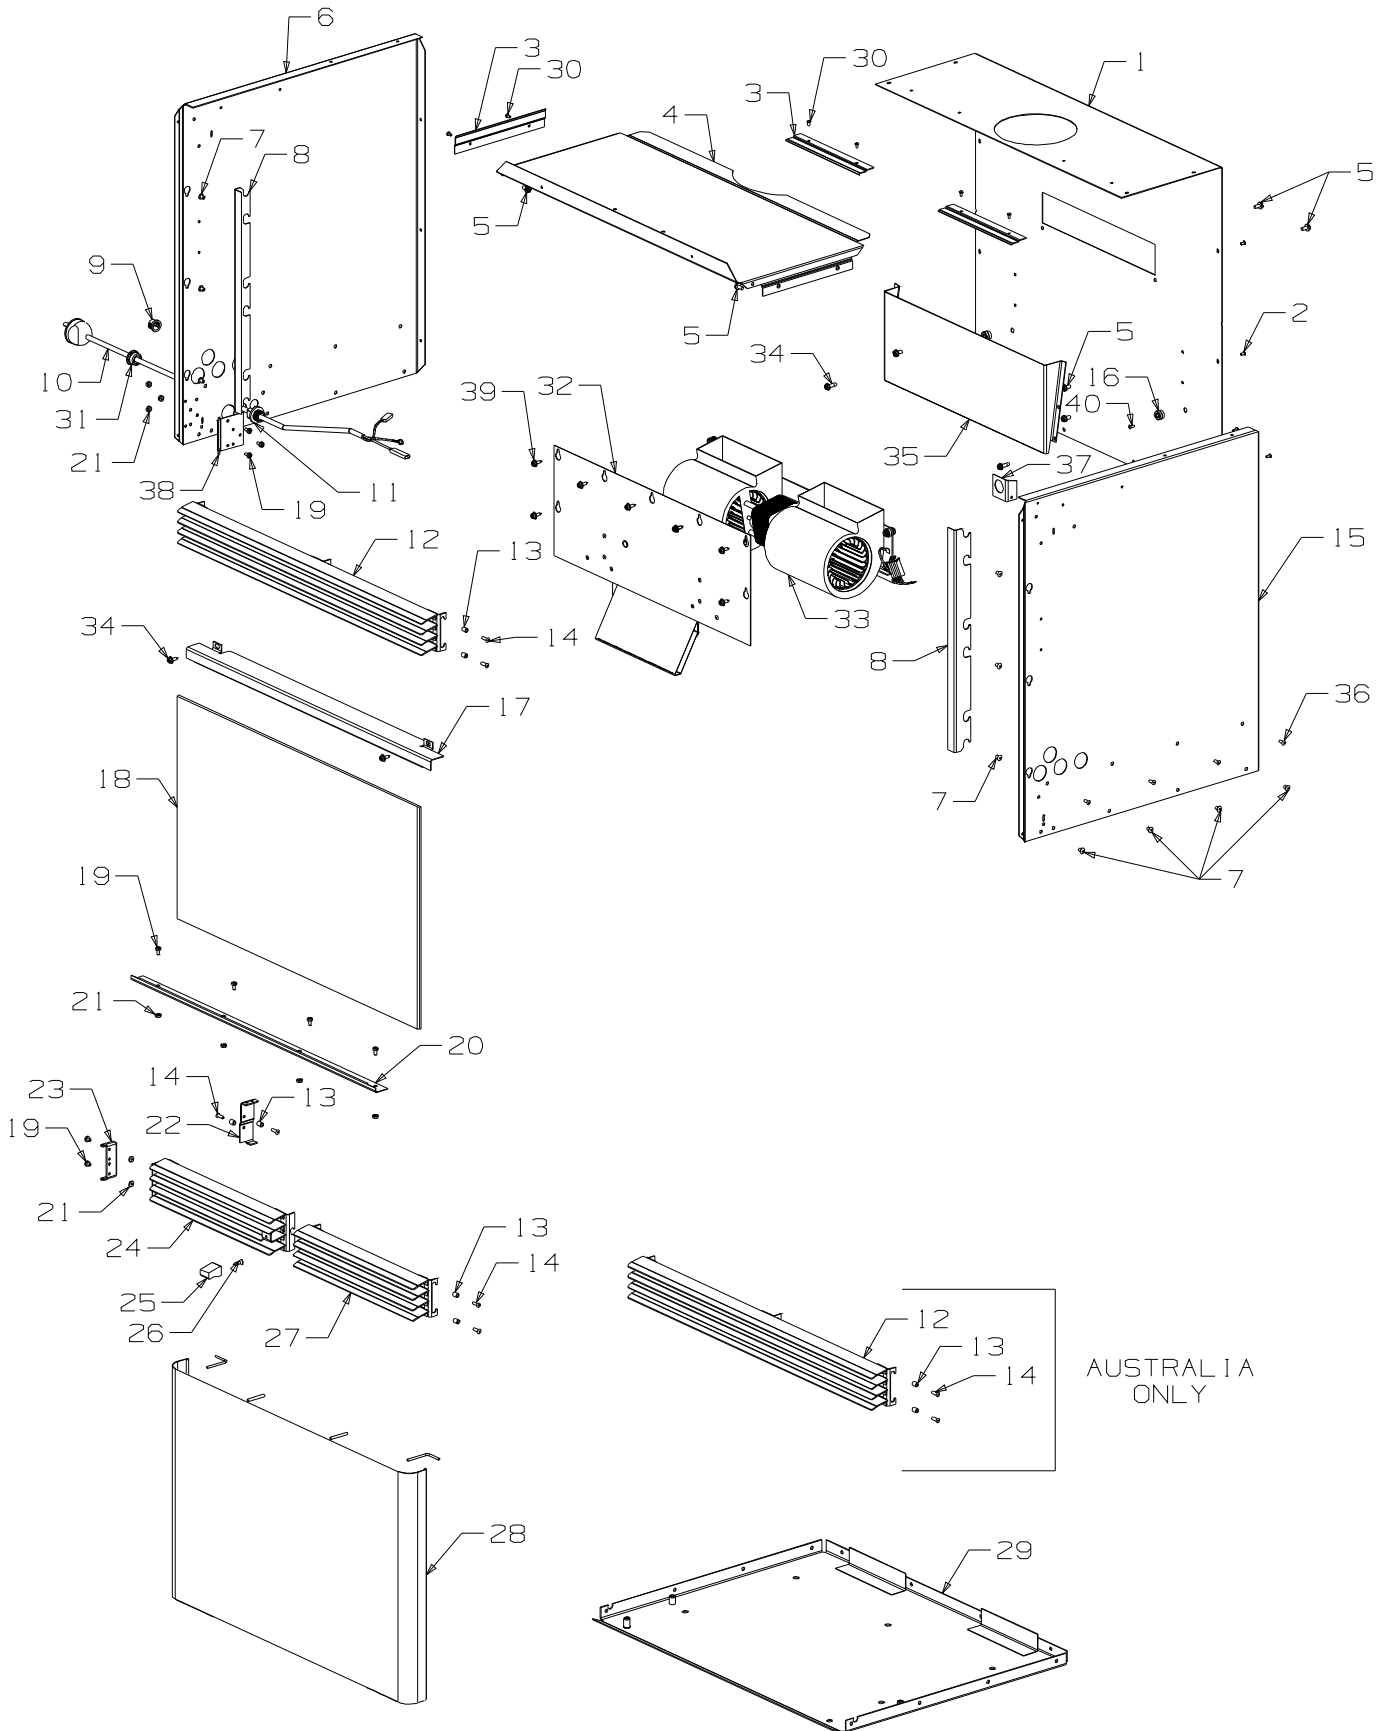

Serial Number 4001850 to 4003898 - Metallic Black Fascia
From Serial Number 4003955 - Black Fascia

SEVILLE

NAPLES

Item No	Part No	Description	Qty	Item No	Part No	Description	Qty
1	990142	Case-Outer, Rear	1	19	503621	Screw, Pan M4 x 8	5
2	503586	Rivet-Pop 4.0 Dia	10	20	790007	Trim-Glass, Bottom	1
3	986514	Case-Outer, Guide Rail	4	21	503622	Nut, M4 Hex Stainless	4
4	986513	Case-Outer, Top	1	22	790090	Bracket-Mounting, Louvre	1
5	503630	Screw; S/T 10 x .4	34		790160	Kit Assy-Hinge (Incl. 23, 38)	1
6	990082	Case-Outer, Side LH	1	23	990161	Hinge-Half, RH	1
7	503272	Rivet-Pop 4.8 Dia x 4.8	18	24	790205	Louvre Assy-Bottom, LH	1
8	790197	Trim-Glass, Side	2			- Black - NZ	1
9	586734	Bush-Plastic, 22mm	1	25	590129	Knob-Louvre, Control - NZ	1
10	588068	Loom-3 Pin	1	26	503004	Screw, Csk No. 8 x 5/8"	1
11	577089	Nut, Cable Gripper	1	27	790204	Louvre Assy-Bottom, RH	1
12	790203	Louvre Assy, Top	1			- Black	1
	• 790203	Louvre Assy, Top	1	28	790043	Guard-Dress (Australia)	1
		- Black- AUST	2	29	990066	Base Assy	1
13	988388	Spacer-Control Panel	8	30	501767	Rivet-Pop 3.2 Dia x 3.2	8
14	503659	Rivet-Pop 4.0 Dia x 9.0	8	31	502068	Clamp-Cable	1
15	990081	Case-Outer, Side RH	1	32	990174	Panel-Access, Fan	1
16	503671	Grommet	1			- Complete	1
		- 14mm OD x 6mm ID	2	33	790078	Fan Assy-3 Speed, Double	1
17	790236	Trim-Glass, Top - Black	1	34	503489	Screw, Set M5 x 16	4
		- NZ (includes tape)	1	35	990029	Cover-Fan Outlet	1
	• 790235	Trim-Glass, Top - Gold	1	36	586167	Rivet-Pop 4.0 Dia x 4.8	8
		- AUST (includes tape)	1	37	990194	Bracket-Spill Tube - AUST	1
18	790000	Glass,	1	38	990160	Hinge-Half, LH	1
		5mm x 580mm x 362mm	1	39	503704	Screw, S/T 8 x .5	9
				40	503429	Rivet-Pop 3.2 Dia x 4.8	7