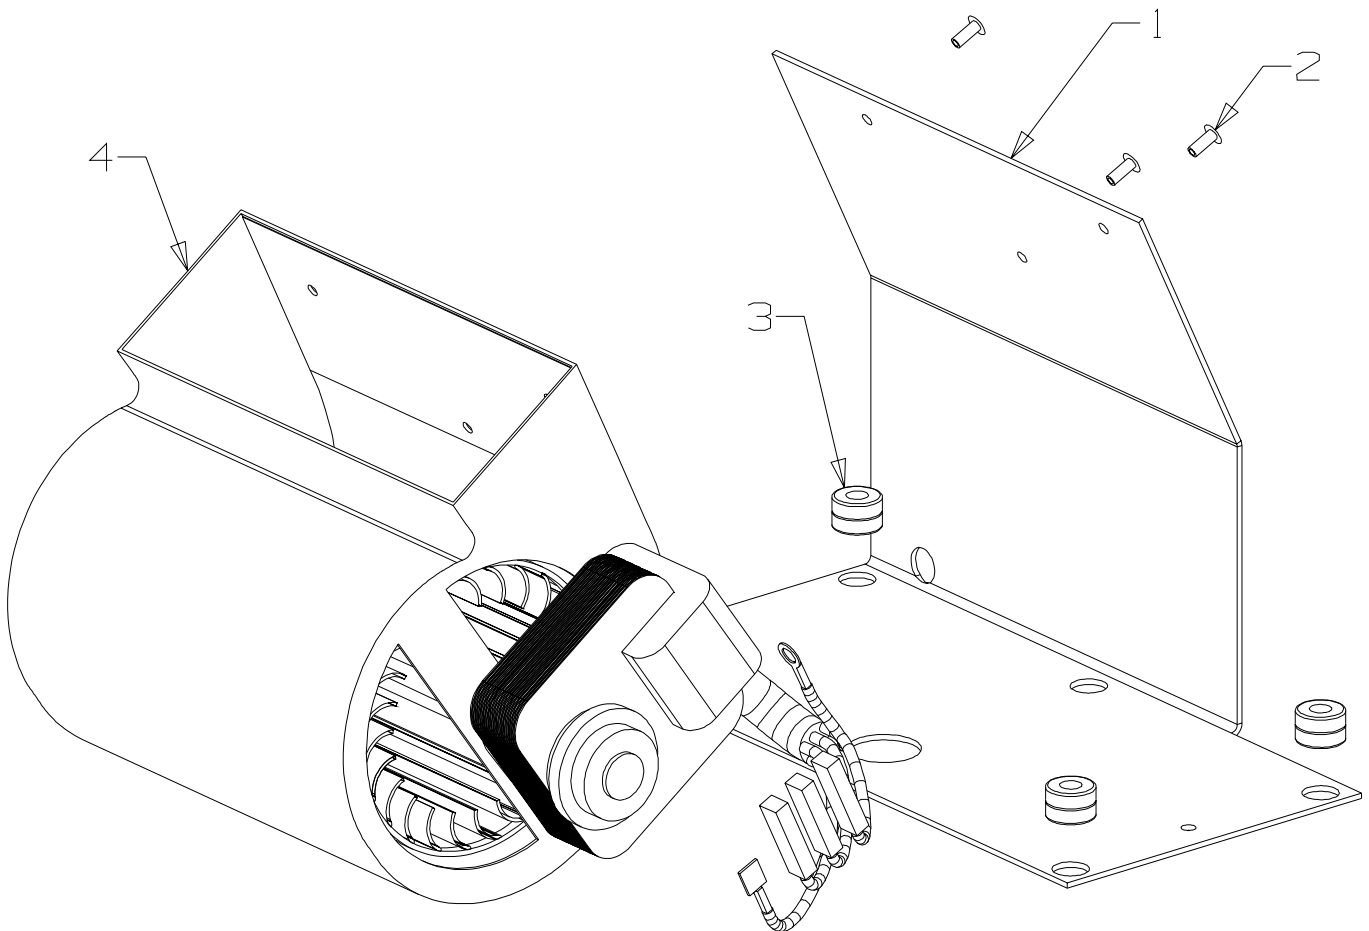

When ordering PLEASE QUOTE PART NUMBER & Description, NOT Illustration No.
Determine right or left hand side from standing in operating position

Item No	Part No	Description	Qty	Item No	Part No	Description	Qty
1	790469	Panel Assy-Top - Black	1	10	503622	Nut, M4	1
2	586737	Screw, S/T 8 x 10	4	11	790460	Fascia-Side, RH - Black	1
3	790442	Fascia-Side, RH - Black	1	12	503674	Switch-Fan, ON/OFF/ON	1
4	503259	Screw, S/T 10 x .4	4			NOT ILLUSTRATED	
5	990439	Stiffener - Black	1				
6	584581	Badge - Gold	1				
7	503381	Clip-Starlock, 4 Dia	2		590290	Decal - Control	1
8	503371	Screw, Set M5 x 12	4		590291	Lead-Earth	1
9	503593	Washer-Flat 4 x 9 x 1	1				

When ordering PLEASE QUOTE PART NUMBER & Description, NOT Illustration No.
Determine right or left hand side from standing in operating position

Two Speed Fan - Single End

Part Number 790427

Item No	Part No	Description	Qty	Item No	Part No	Description	Qty
1	990285	Plate-Mounting, Fan	1	NOT ILLUSTRATED			
2	503429	Rivet-Pop, 3.2 Dia x 4.8	3				
3	503671	Grommet-Fan, 14 ID x 6 OD	4	588068		Loom-3 Pin	1
4	586174	Fan-3 Speed, Single End	1	590226		Loom-Switch	1
				590227		Loom-Adaptor	1
				591321		Terminal-Utilux	6