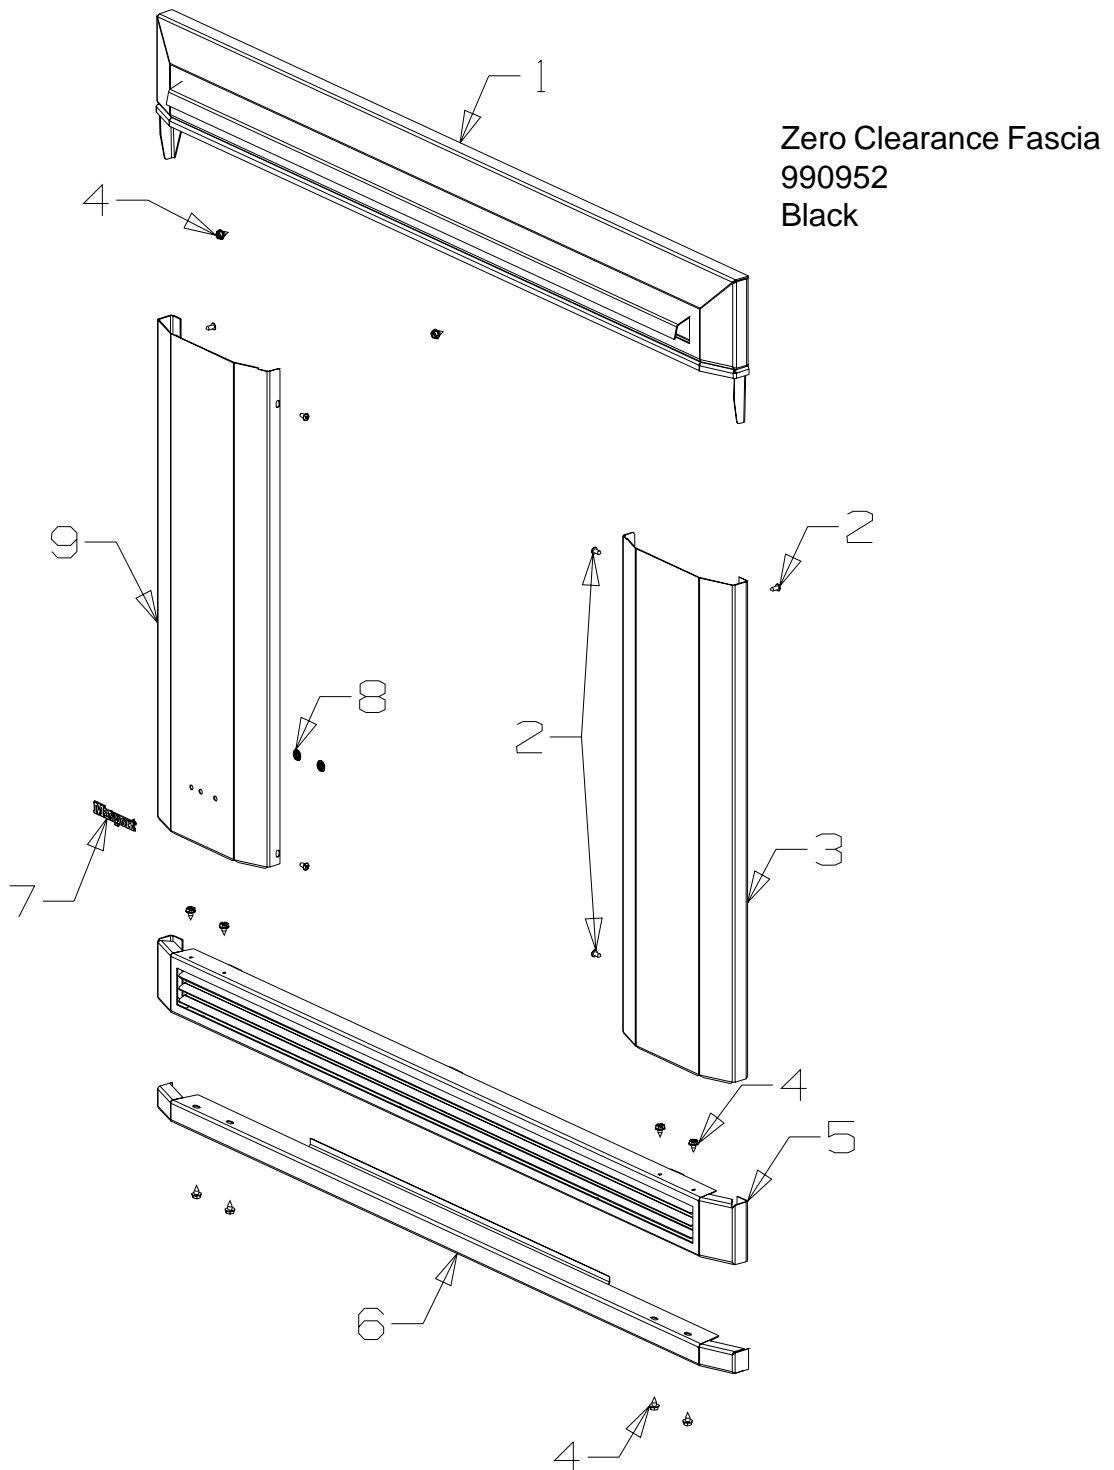

Bold Text = Assemblies
Bulleted Text = Items included in Assemblies

Zero Clearance Kit
990940

Item No	Part No	Description	Qty	Item No	Part No	Description	Qty
1	990150	Plate-Cover, Flue	1	10	990068	Panel-Side, RH	1
2	503704	Screw, S/T 8 x .5	36	11	990241	Rail-Bearer	2
3	990148	Heatshield-Lintel	1	12	990072	Spacer-Inner	2
4	990070	Panel-Top	1	13	990149	Bracket-Restraint	2
5	990186	Deflector-Hot Air	2	14	503388	Nut-Spire	2
6	585405	Insulation-Outer Case, Rockwool	1	16	990067	Base	1
7	990073	Panel-Rear	1	17	990071	Spacer-Base	4
8	990074	Spacer-Outer	3	18	990069	Panel-Side, LH	1
9	503429	Rivet-Pop, 3.2 Dia x 4.8	36	19	990387	Spreader-Flow	1