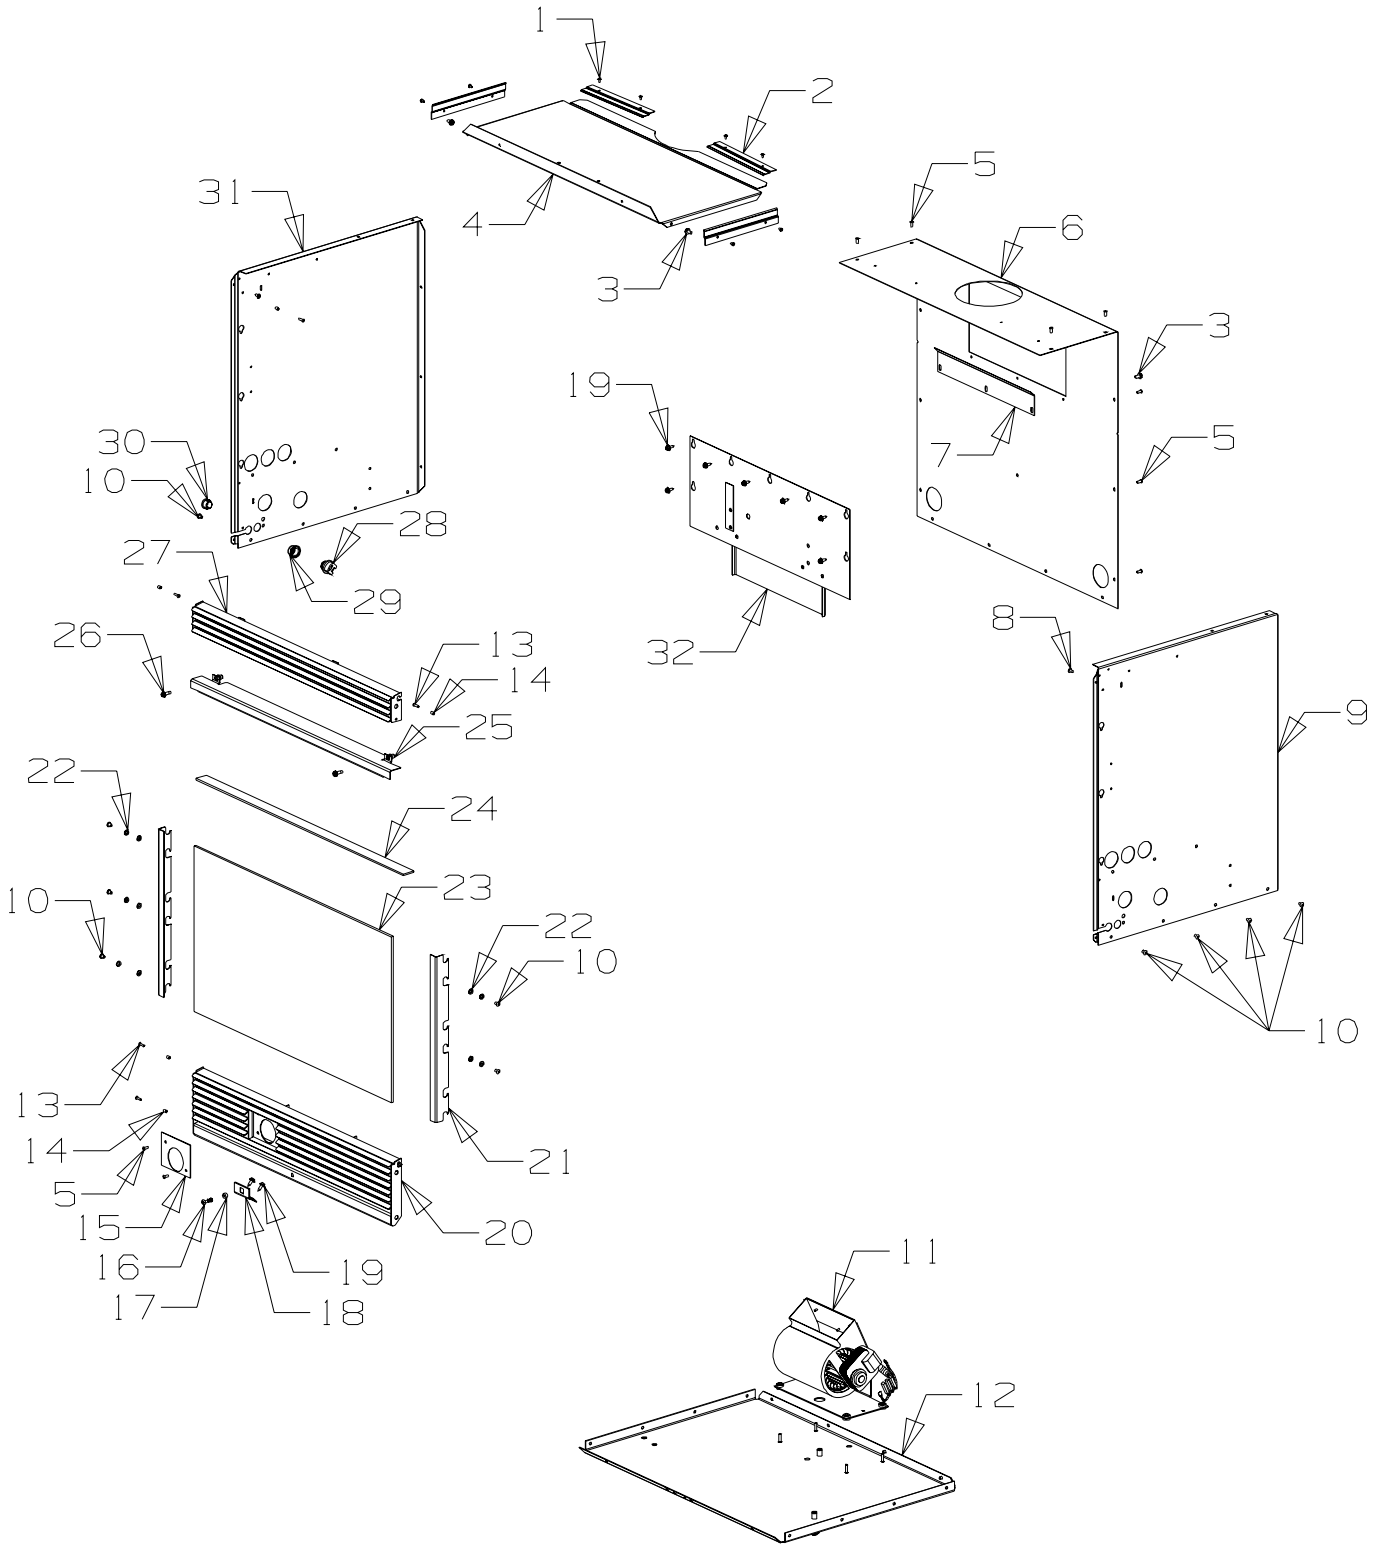

From Serial Number 4012308

Month and Year of Manufacture: August 2003

Item No	Part No	Description	Qty	Item No	Part No	Description	Qty
1	501767	Rivet-Pop 3.2 Dia x 3.2	8	19	503704	Screw, S/T 8 x .5	13
2	986514	Case-Outer, Guide Rail	4	20	790251	Grille-7, Bottom - Black (Incl. items 5(2), 15)	1
3	503630	Screw; S/T 10 x .4	19	21	790308	Trim-Glass, Side - Black	2
4	986513	Case-Outer Top	1	22	501330	Washer, Flat 5 x 10 x 1	12
5	503586	Rivet, 4.0 Dia	16	23	790300	Glass - 5 x 580 x 332 (Incl. Tape)	1
6	990331	Case-Outer, Rear	1	24	700714	• Tape - 3 x 5 x 610	1
7	990335	Bracket-Support, Diverter	1	25	790236	Trim-Glass, Top - Black (Incl. Tape)	1
8	586737	Screw, S/T 8 x 19	4	26	503489	Screw, Set M5 x 16	2
9	990332	Case-Outer, Side RH	1	27	790261	Louvre Assy-Top - Black	1
10	503272	Rivet-Pop 4.8 Dia x 4.8	18	29	577089	Nut-Cable	1
11	790427	Fan Assy	1	28	502068	Clamp-Cable	1
12	990329	Base Assy-Fire	1	30	586734	Bush-Plastic	1
13	503165	Rivet-Pop, 3.2 Dia x 6.4	6	31	990333	Case-Outer, Side LH	1
14	985310	Bush	6	32	790471	Heatshield-Fan	1
15	590399	Plate-Lighting Instruction	1				
16	503817	Stud-Dzus	1				
17	503818	Grommet-Dzus	1				
18	990281	Plate-Latch	1				

Bold Text = Assemblies
Bulleted Text = Items included in Assemblies

Zero Clearance Kit
990940

Item No	Part No	Description	Qty	Item No	Part No	Description	Qty
1	990150	Plate-Cover, Flue	1	10	990068	Panel-Side, RH	1
2	503704	Screw, S/T 8 x .5	36	11	990241	Rail-Bearer	2
3	990148	Heatshield-Lintel	1	12	990072	Spacer-Inner	2
4	990070	Panel-Top	1	13	990149	Bracket-Restraint	2
5	990186	Deflector-Hot Air	2	14	503388	Nut-Spire	2
6	585405	Insulation-Outer Case, Rockwool	1	16	990067	Base	1
7	990073	Panel-Rear	1	17	990071	Spacer-Base	4
8	990074	Spacer-Outer	3	18	990069	Panel-Side, LH	1
9	503429	Rivet-Pop, 3.2 Dia x 4.8	36	19	990387	Spreader-Flow	1