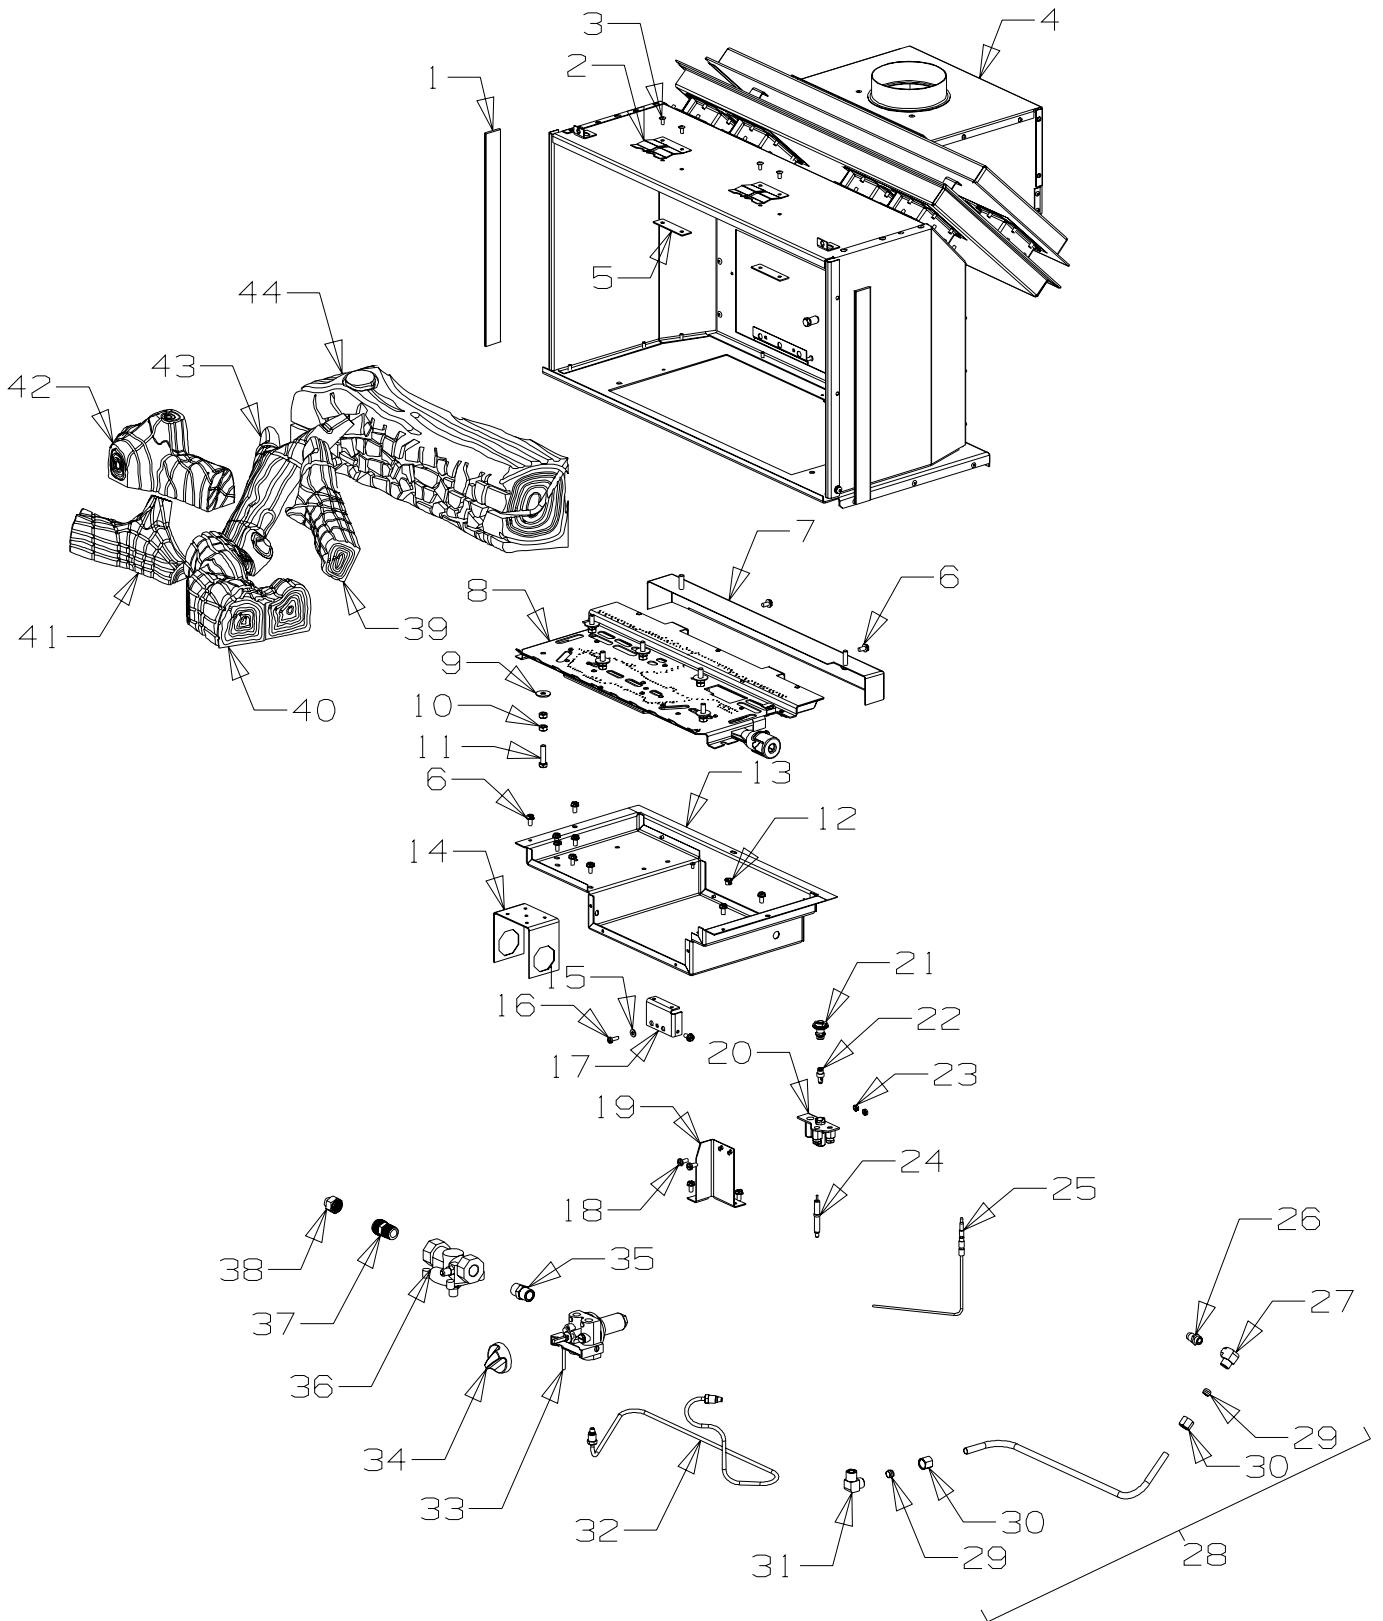

Item No	Part No	Description	Qty	Item No	Part No	Description	Qty
1	985829	Seal Kit-Glass	1	25	588259	Thermocouple-750, M9 x 1	1
2	991236	Retainer-Top Glass Trim	2	26	590352	Injector-Main 2.96	
3	503627	Rivet-4.0 Dia	28			- Natural Gas	1
4		Firebox Assy	1		590295	Injector-Main, 1.70 - LPG	1
5	991163	Plate-Reinforcing, Trim	2	27	590345	Fittng-Elbow 5/16" x 1/8"	
6	503630	Screw; S/T 10 x .4	19			BSP	1
7	990322	Support-Log, Rear	1	28	790350	Tube-Main Injector	1
8	790246	Burner Assy		29	588172	• Olive-Brass, M8	2
		(incl. items 6(12)-7, 10-14, 18-28, 31-32, 34-35)	1	30	588393	• Nut, Compression 8mm	2
9	503196	Washer; Flat 1/4" x .75	6	31	591259	Fittng-Elbow 5/16" x 1/4"	
10	503613	Nut, M6	12	32	790296	Tube-Inlet, Pilot	
11	501963	Screw-Set, M6 x 25	6			3/16" x 725mm	1
12	588399	Bush-Plastic	1	33	790409	Valve-Control, Gas	
13	990406	Base Tray-Burner	1			600mm BM 733	1
14	990328	Bracket-Mounting, Regulator	1	34	988170	Knob-Control, Gas	1
15	503593	Washer, Flat 4 x 9 x 1	1	35	007835	Nipple-Gas, 3/8"	1
16	502203	Screw, Pan M4 x 12	1	36	590351	Regulator - Natural Gas, 3/8"	1
17	990410	Bracket-Mounting, Control	1	37	590120	Fitting-Flar 1/2"F x 3/8" BSP	1
18	501857	Screw-Set M6 x 25	2	38	590130	Nut-Flare 1/2"	1
19	991604	Bracket-Mounting, Pilot	1	39	790342	Log-Ceramic - Top, RH	1
20	591332	Housing-Pilot, TLP	1	40	790341	Log-Ceramic - Front, RH	1
21	591605	Pilot Head-3 Flame	1	42	990339	Log-Ceramic - Middle, LH	1
22	591240	Jet-Pilot 0.51 - Natural Gas	1	41	790356	Log-Ceramic - Front, LH	1
	591242	Jet-Pilot 0.35 - LPG	1	43	790343	Log-Ceramic - Middle	1
23	501856	Nut, M5	3	44	790338	Log-Ceramic - Rear	1
24	588403	Electrode-Piezo, Round	1				

Bold Text = Assemblies
Bulleted Text = Items included in Assemblies