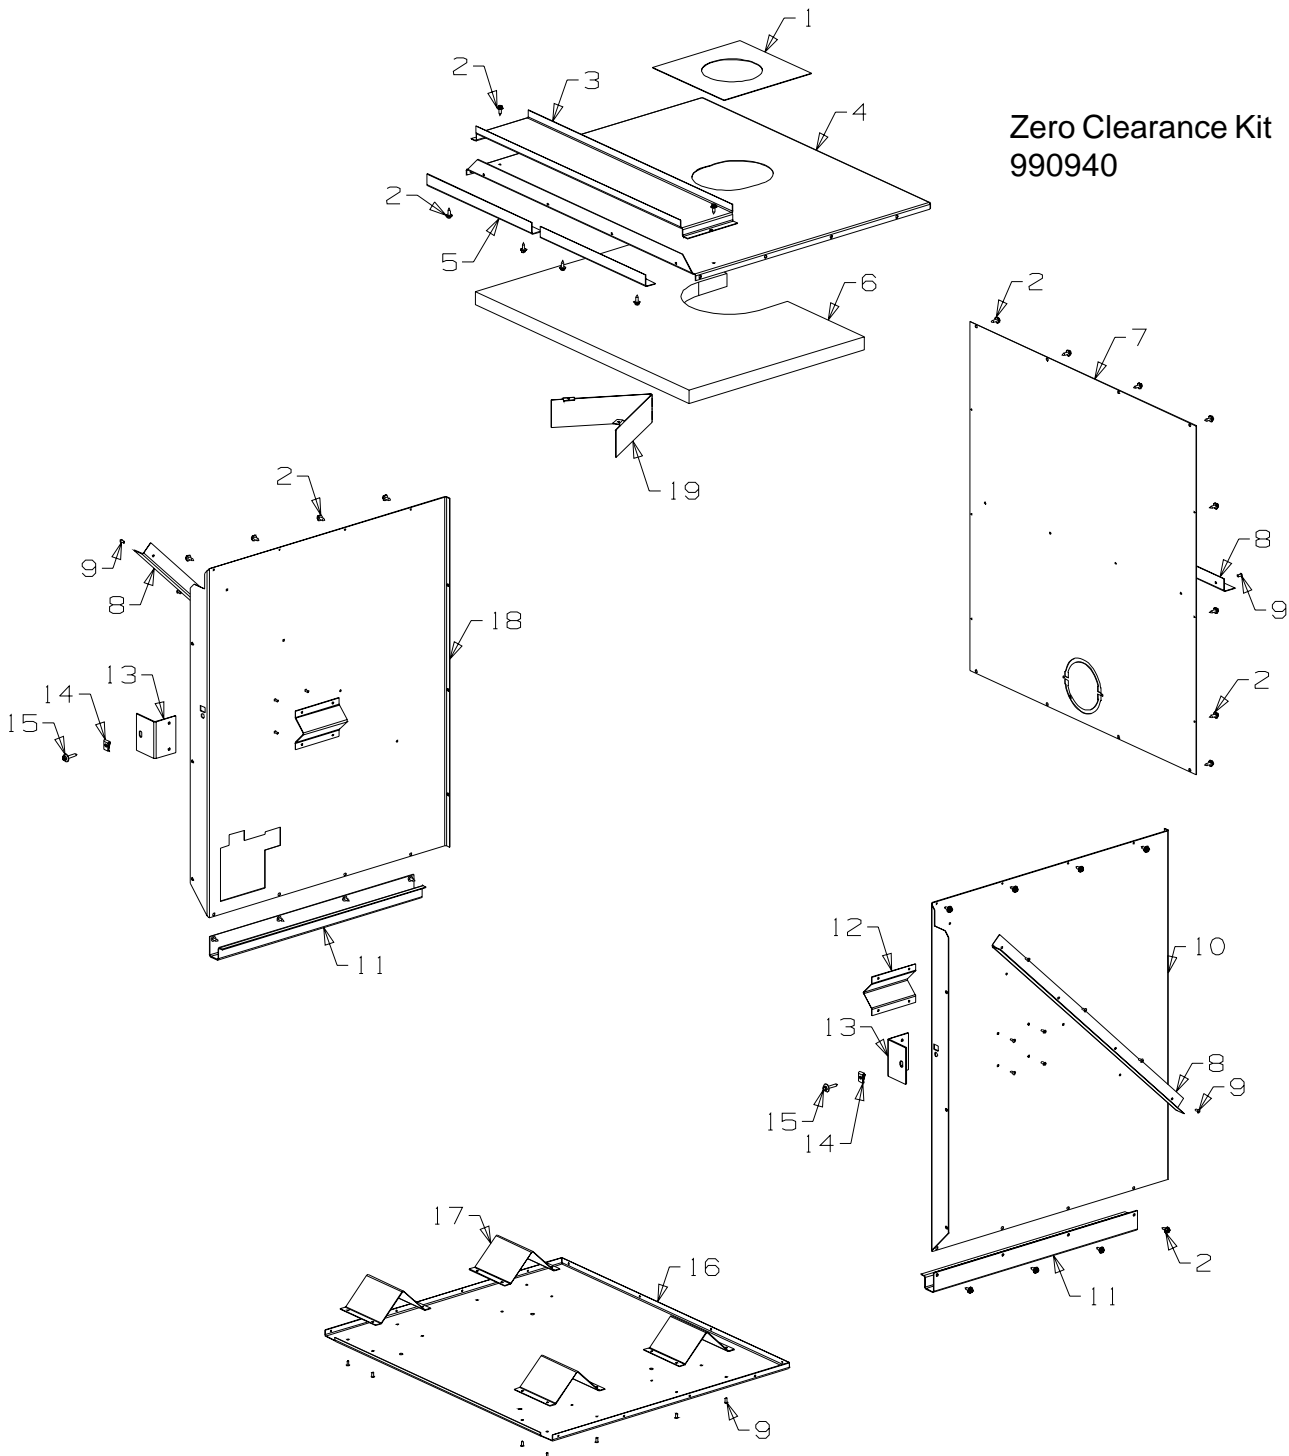

From Serial Number 4012308

Month and Year of Manufacture: August 2003

Item No	Part No	Description	Qty	Item No	Part No	Description	Qty
1	501767	Rivet-Pop 3.2 Dia x 3.2	8	19	503704	Screw, S/T 8 x .5	13
2	986514	Case-Outer, Guide Rail	4	20	790251	Grille-7, Bottom - Black (Incl. items 5(2), 15)	1
3	503630	Screw; S/T 10 x .4	19	21	790308	Trim-Glass, Side - Black	2
4	986513	Case-Outer Top	1	22	501330	Washer, Flat 5 x 10 x 1	12
5	503586	Rivet, 4.0 Dia	16	23	790300	Glass - 5 x 580 x 332 (Incl. Tape)	1
6	990331	Case-Outer, Rear	1	24	700714	• Tape - 3 x 5 x 610	1
7	990335	Bracket-Support, Diverter	1	25	790236	Trim-Glass, Top - Black (Incl. Tape)	1
8	586737	Screw, S/T 8 x 19	4	26	503489	Screw, Set M5 x 16	2
9	990332	Case-Outer, Side RH	1	27	790261	Louvre Assy-Top - Black	1
10	503272	Rivet-Pop 4.8 Dia x 4.8	18	29	577089	Nut-Cable	1
11	790427	Fan Assy	1	28	502068	Clamp-Cable	1
12	990329	Base Assy-Fire	1	30	586734	Bush-Plastic	1
13	503165	Rivet-Pop, 3.2 Dia x 6.4	6	31	990333	Case-Outer, Side LH	1
14	985310	Bush	6	32	790471	Heatshield-Fan	1
15	590399	Plate-Lighting Instruction	1				
16	503817	Stud-Dzus	1				
17	503818	Grommet-Dzus	1				
18	990281	Plate-Latch	1				

Bold Text = Assemblies
Bulleted Text = Items included in Assemblies

Zero Clearance Kit
990940

Item No	Part No	Description	Qty	Item No	Part No	Description	Qty
1	990150	Plate-Cover, Flue	1	10	990068	Panel-Side, RH	1
2	503704	Screw, S/T 8 x .5	36	11	990241	Rail-Bearer	2
3	990148	Heatshield-Lintel	1	12	990072	Spacer-Inner	2
4	990070	Panel-Top	1	13	990149	Bracket-Restraint	2
5	990186	Deflector-Hot Air	2	14	503388	Nut-Spire	2
6	585405	Insulation-Outer Case, Rockwool	1	16	990067	Base	1
7	990073	Panel-Rear	1	17	990071	Spacer-Base	4
8	990074	Spacer-Outer	3	18	990069	Panel-Side, LH	1
9	503429	Rivet-Pop, 3.2 Dia x 4.8	36	19	990387	Spreader-Flow	1