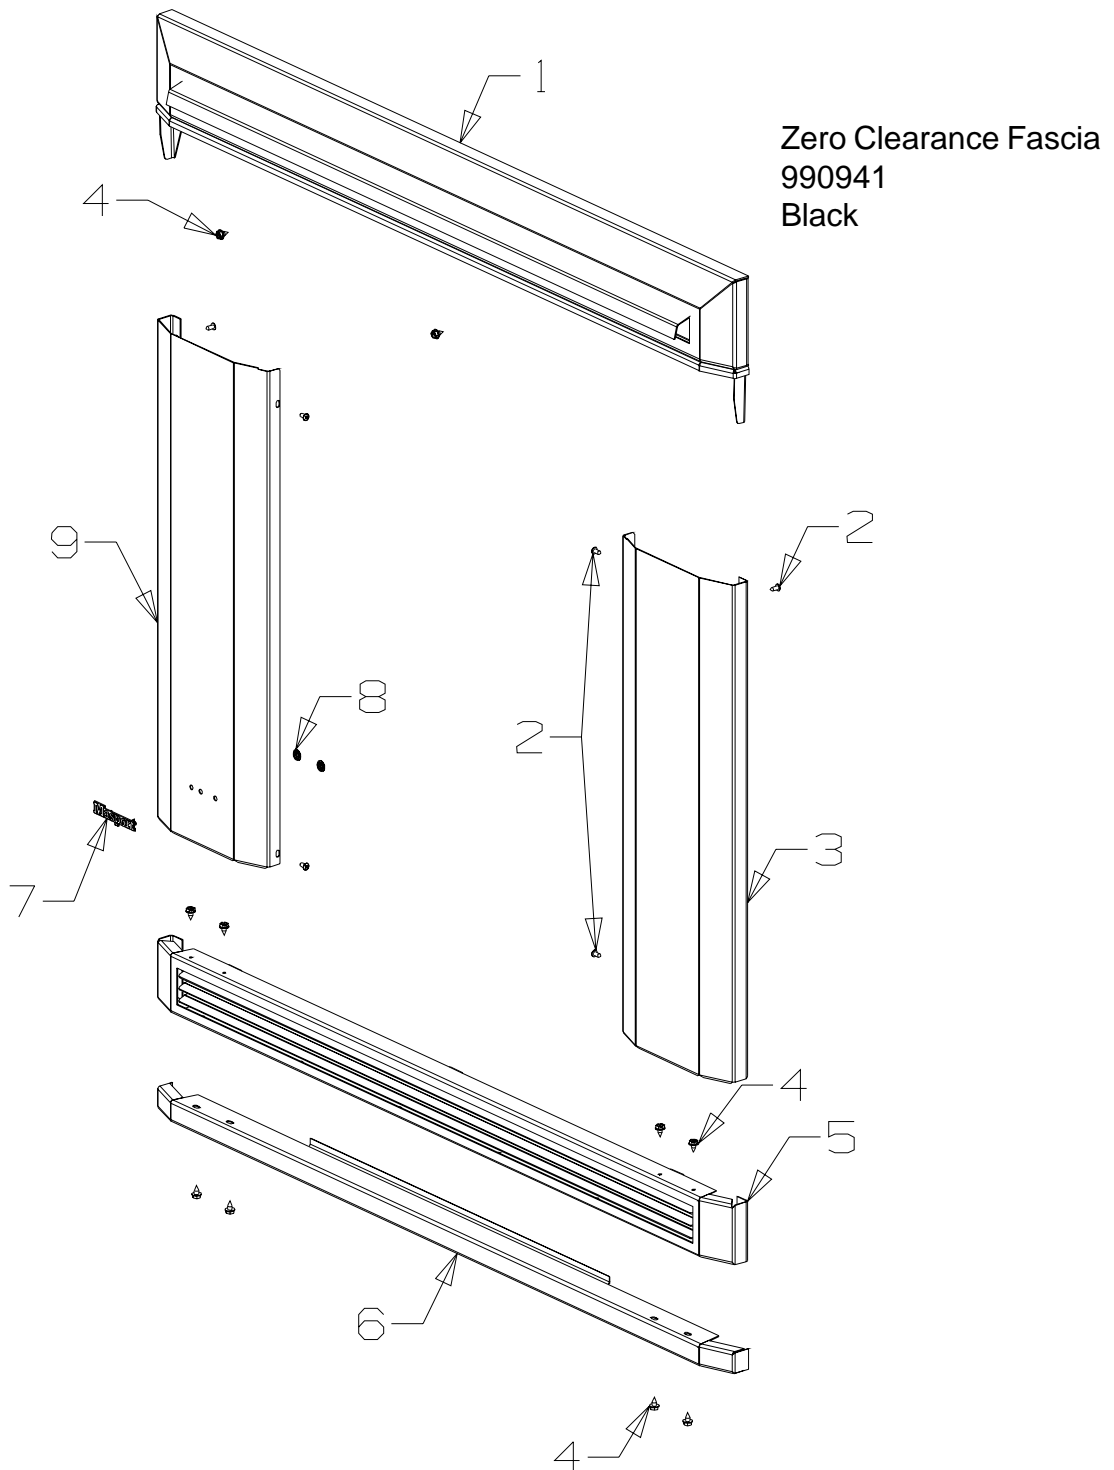

Month and Year of Manufacture: September 2002

Item	Part No	Description	Qty	Item	Part No	Description	Qty
1	501767	Rivet-Pop 3.2 Dia x 3.2	8	20	985310	Bush	6
2	986514	Case-Outer, Guide Rail	4	21	790251	Grille-7, Bottom - Black	
3	986513	Case-Outer Top	1			(Incl. items 6 (2), 18)	1
4	503630	Screw; S/T 10 x .4	34	22	501330	Washer, Flat 5 x 10 x 1	12
5	990331	Case-Outer, Rear	1	23	790308	Trim-Glass, Side - Black	2
6	503586	Rivet, 4.0 Dia	10	24	790300	Glass - 5 x 580 x 332	
7	503272	Rivet-Pop 4.8 Dia x 4.8	18			(Incl. Tape)	1
8	990335	Bracket-Support, Diverter	1	25	700714	Tape - 3 x 5 x 610	1
9	990283	Heatshield-Fan	1	26	503489	Screw, Set M5 x 16	4
10	586167	Rivet-Pop 4.0 Dia x 4.8	10	27	790236	Trim-Glass, Top - Black	
11	990332	Case-Outer, Side RH	1			(Incl. Tape)	1
12	990329	Base Assy-Fire	1	•	790235	Trim-Glass, Top - Gold	
13	790277	Fan Assy	1			(Incl. Tape)	1
14	503704	Screw, S/T 8 x .5	9	•	790404	Trim-Glass, Top - Silver	
15	503817	Stud-Dzus	1			(Incl. Tape)	1
16	503818	Grommet-Dzus	1	28	790261	Louvre Assy-Top - Black	1
17	990281	Plate-Latch	1	29	577089	Nut-Cable	1
18	590399	Plate-Lighting Instruction	1	32	502086	Clamp-Cable	1
19	503165	Rivet-Pop, 3.2 Dia x 6.4	6	30	586734	Bush-Plastic	1
				31	990333	Case-Outer, Side LH	1

Bold Text = Assemblies
Bulleted Text = Items included in Assemblies

Item	Part No	Description	Qty	Item	Part No	Description	Qty
1	790243	Panel Assy-Top - Black	1	7	584581	Badge - Gold	1
4	503259	Screw, S/T 10 x .5	10	8	503381	Clip-Starlock, 4 Dia	2
2	586367	Screw, S/T 8 x 10	6	9	798380	Fascia-Side, LH - Black	1
3	790170	Fascia-Side, RH - Black	1				
5	790198	Louvre Assy - Black	1				
6	790412	Trim-Hearth, 25mm - Black	1				
•	790413	Trim-Hearth, 50mm - Black	1				
•	790414	Trim-Hearth, 100mm - Black	1				