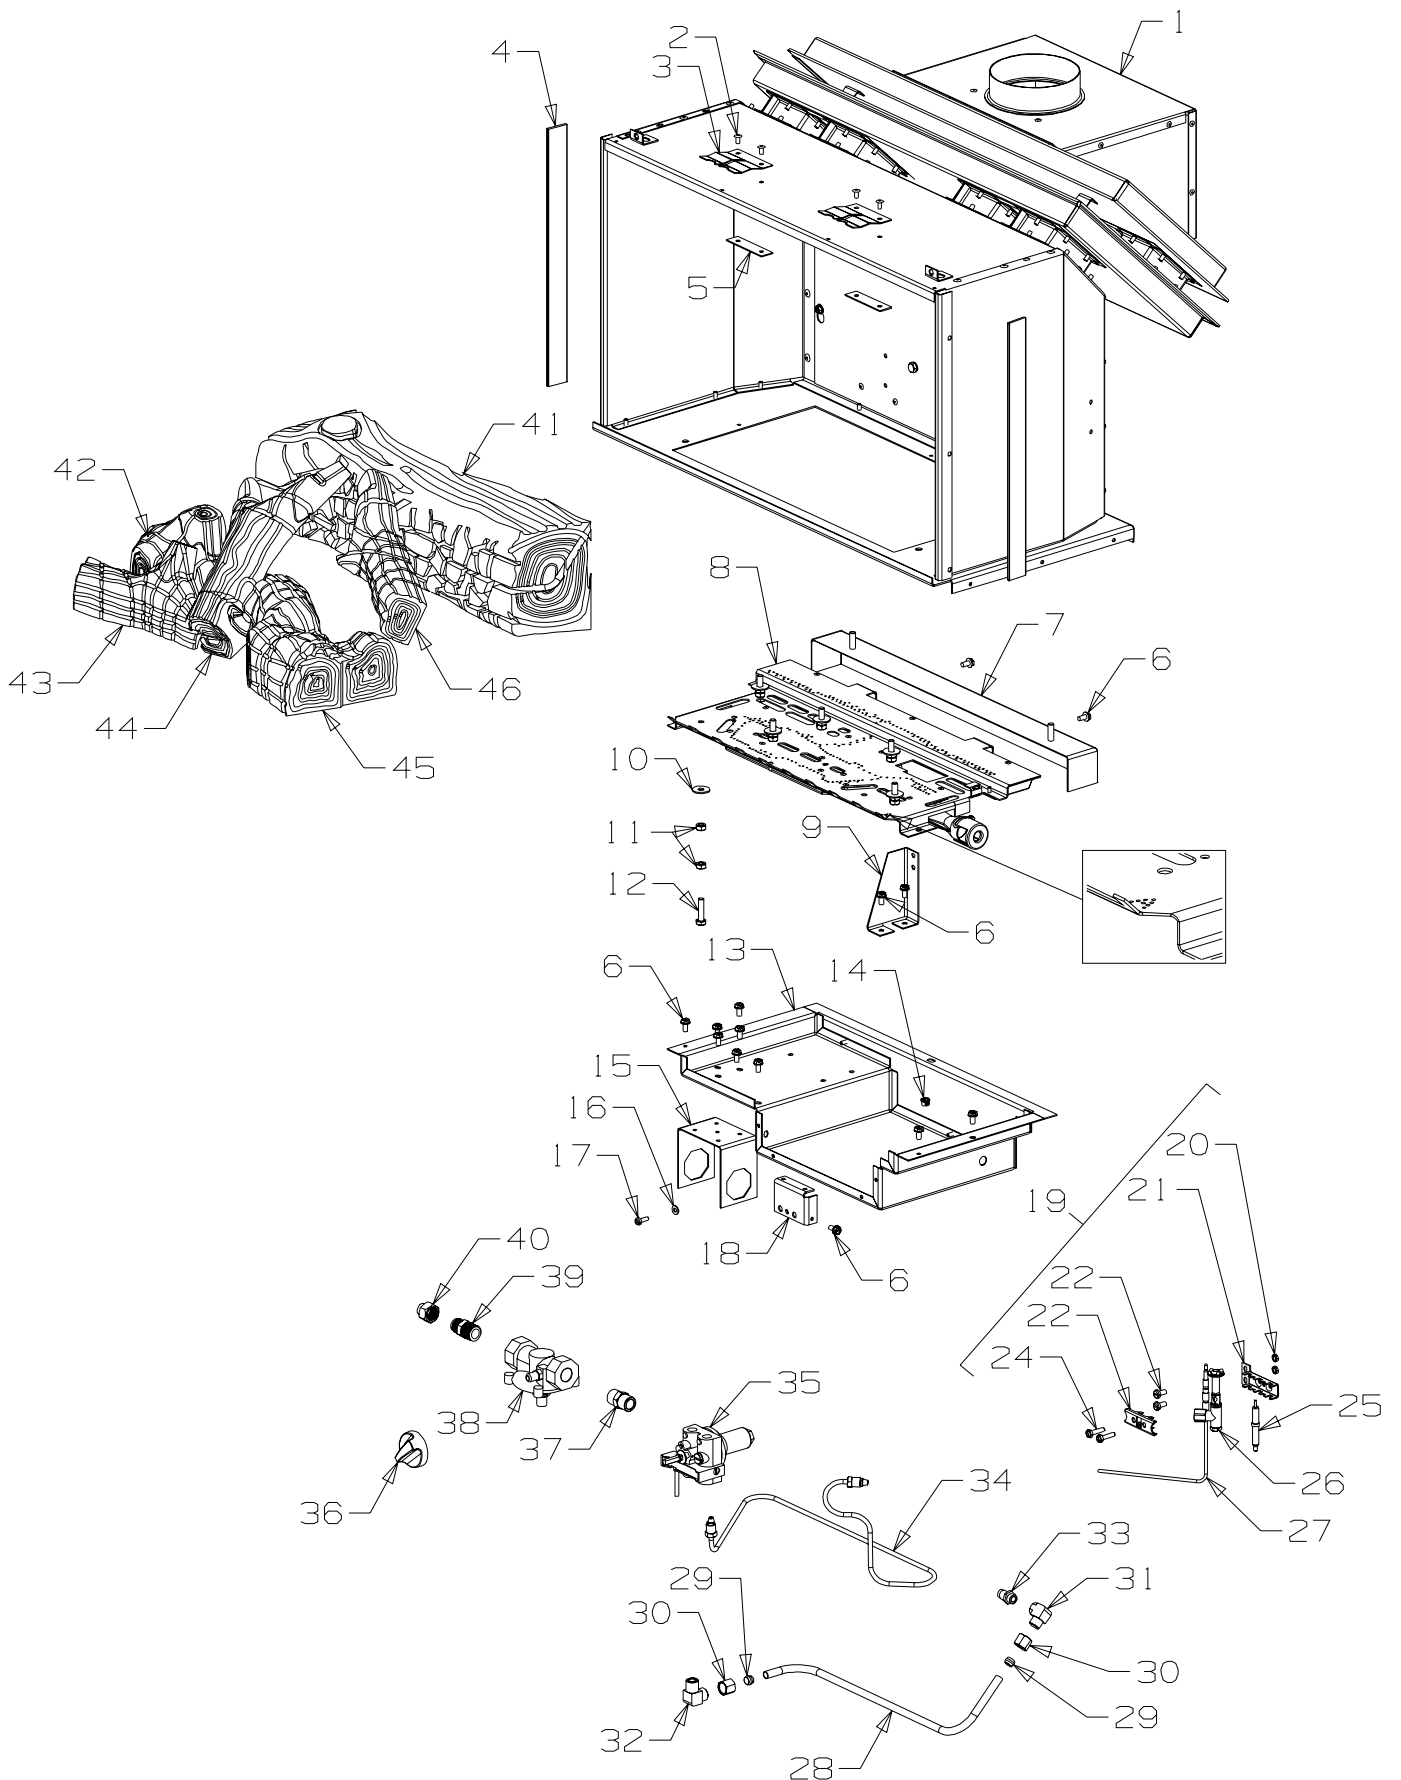

Item No	Part No	Description	Qty	Item No	Part No	Description	Qty
1		Firebox Assy	1	26	588174	Pilot Head-3 Way	1
2	503627	Rivet-4.0 Dia	28	27	588259	Thermocouple-750, M9 x 1	1
3	991236	Retainer-Top Glass Trim	2	28	790350	Tube-Main Injector	1
4	985829	Seal Kit-Glass	1	29	588172	• Olive-Brass, M8	2
5	991163	Plate-Reinforcing, Trim	2	30	588393	• Nut, Compression 8mm	2
6	503630	Screw; S/T 10 x .4	34	31	590345	Fittng-Elbow 5/16" x 1/8" BSP (Incl items 31, 32)	1
7	990322	Support-Log, Rear	1	32	591259	Fittng-Elbow 5/16" x 1/4" BSP (Incl items 31, 32)	1
8	790246	Burner Assy	1	33	590352	Injector-Main - Natural Gas	1
9	990349	Bracket-Mounting, Pilot	1	•	590295	Injector-Main, 1.70 - LPG	1
10	503196	Washer; Flat 1/4" x .75	6	34	790296	Tube-Inlet, Pilot 3/16" x 725mm	1
11	503613	Nut, M6	12	35	790353	Valve-Control, Gas 600mm BM 733	1
12	501963	Screw-Set, M6 x 25	6	36	988170	Knob-Control, Gas	1
13	990406	Bas Tray-Burner	1	37	007835	Nipple-Gas, 3/8"	1
14	588399	Bush-Plastic	1	38	590351	Regulator, 3/8"	1
15	990328	Bracket-Mounting, Regulator	1	39	590120	Fitting-Flar 1/2"F x 3/8" BSP	1
16	503593	Washer, Flat 4 x 9 x 1	1	40	590130	Nut-Flare 1/2"	1
17	502203	Screw, Pan M4 x 12	1	41	790338	Log-Ceramic - Rear	1
18	990327	Bracket-Mounting, Control	1	42	990339	Log-Ceramic - Middle, LH	1
19	791245	Pilot Assy-Side Entry - Natural Gas & LPG	1	43	790356	Log-Ceramic - Front, LH	1
20	501856	• Nut, M5	3	44	790343	Log-Ceramic - Middle	1
21	588255	• Bracket-Mounting, Pilot	1	45	790341	Log-Ceramic - Front, RH	1
22	501857	• Screw, Pan M5 x 10	2	46	790342	Log-Ceramic - Top, RH	1
23	588256	• Bracket-Support, Pilot	1				
24	503625	• Screw-Set, Pilot Bracket	2				
25	588385	Electrode-Piezo, Round	1				

Bold Text = Assemblies
Bulleted Text = Items included in Assemblies