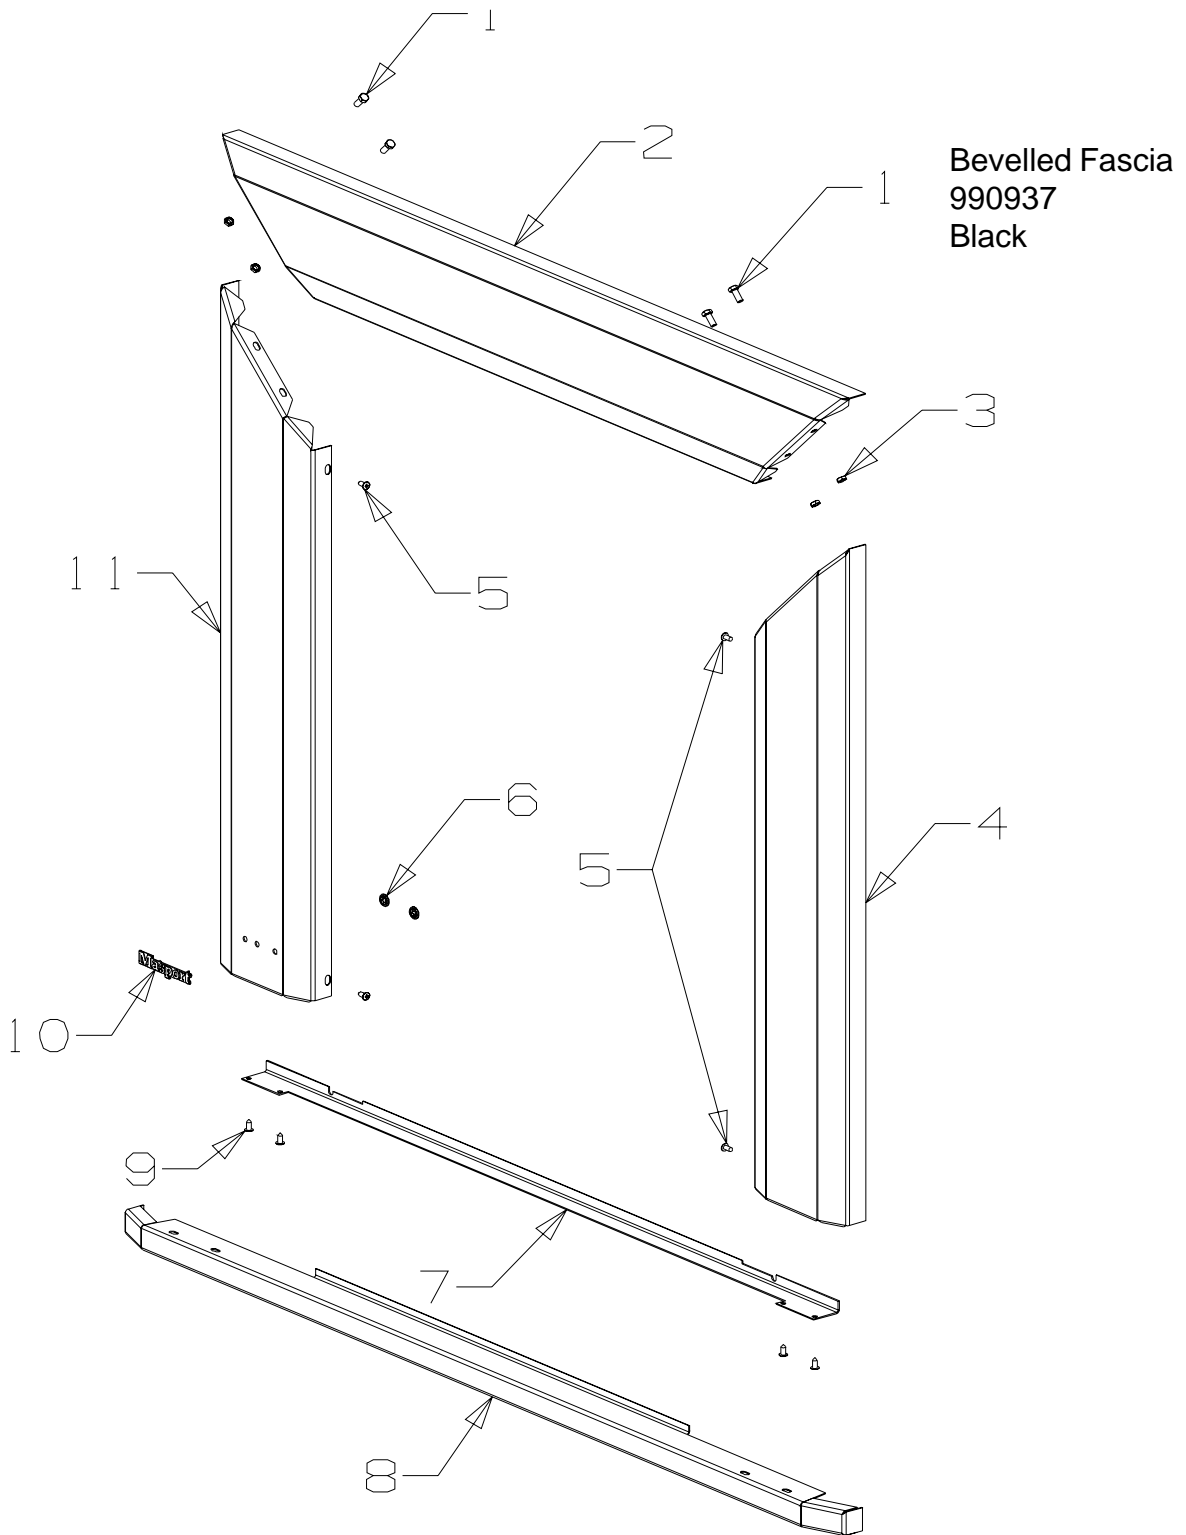

Bold Text = Assemblies
Bulleted Text = Items included in Assemblies

Item	Part No	Description	Qty	Item	Part No	Description	Qty
1	790243	Panel Assy-Top - Black	1	7	584581	Badge - Gold	1
4	503259	Screw, S/T 10 x .5	10	8	503381	Clip-Starlock, 4 Dia	2
2	586367	Screw, S/T 8 x 10	6	9	798380	Fascia-Side, LH - Black	1
3	790170	Fascia-Side, RH - Black	1				
5	790198	Louvre Assy - Black	1				
6	790412	Trim-Hearth, 25mm - Black	1				
•	790413	Trim-Hearth, 50mm - Black	1				
•	790414	Trim-Hearth, 100mm - Black	1				

Item No	Part No	Description	Qty	Item No	Part No	Description	Qty
1	501058	Screw, Set M5 x 12	4	8	790412	Trim-Hearth, 25mm - Black	1
2	790218	Fascia-Top - Black	1	•	790413	Trim-Hearth, 50mm - Black	1
3	501856	Nut, M5	4	•	790414	Trim-Hearth, 100mm - Black	1
4	790217	Fascia-Side, RH	1	9	586737	Screw, 8 x 10	4
5	503704	Screw, S/T 8 x .5	4	10	584581	Badge	1
6	503381	Clip-Starlock, 4 Dia	2	11	790260	Fascia-Side, LH	1
7	990054	Stiffener-Fascia	1				