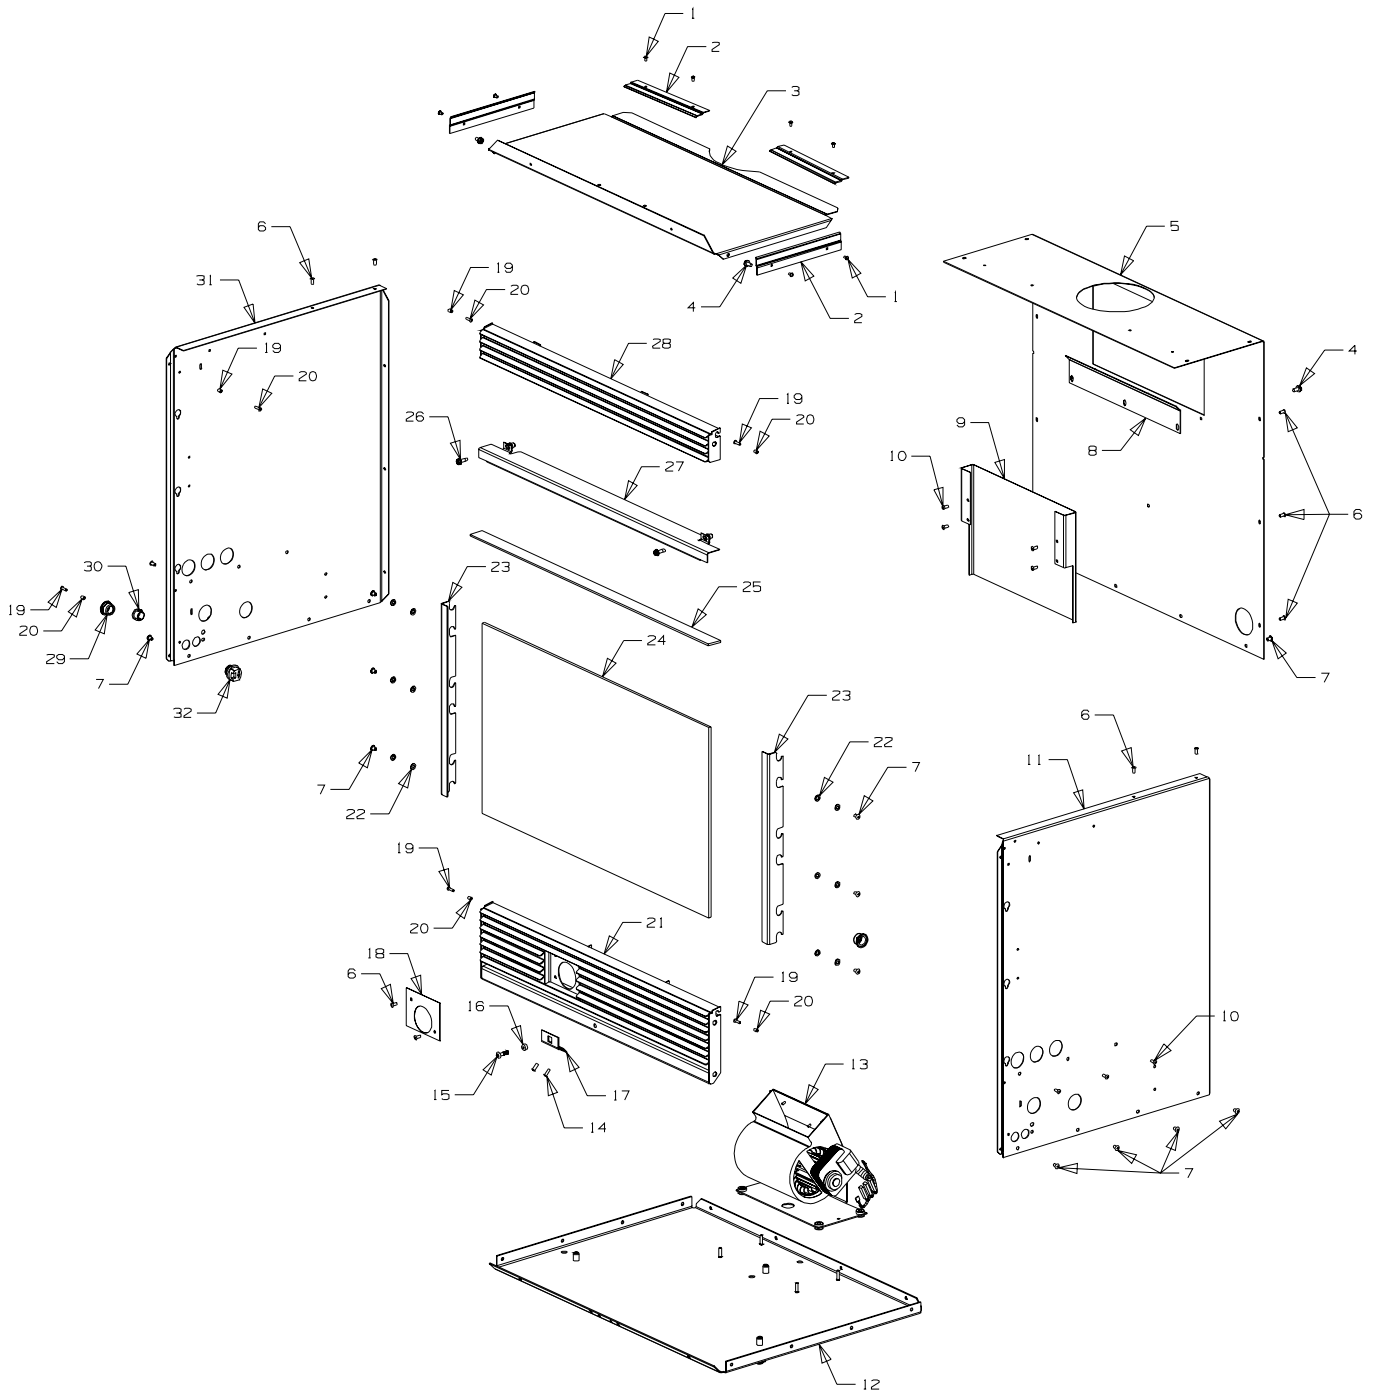

Masport®

INBUILT GAS FIRES

PICCOLO Natural Gas / LPG

Part Numbers	Natural Gas	990931	
	LPG	990932	
Fascias	Bevelled	Black	990937
	Zero Clearance	Black	990940
	Zero Clearance Kit		990941

From Serial Number 4010210

Month and Year of Manufacture: September 2002

Item	Part No	Description	Qty	Item	Part No	Description	Qty
1	501767	Rivet-Pop 3.2 Dia x 3.2	8	20	985310	Bush	6
2	986514	Case-Outer, Guide Rail	4	21	790251	Grille-7, Bottom - Black	
3	986513	Case-Outer Top	1			(Incl. items 6 (2), 18)	1
4	503630	Screw; S/T 10 x .4	34	22	501330	Washer, Flat 5 x 10 x 1	12
5	990331	Case-Outer, Rear	1	23	790308	Trim-Glass, Side - Black	2
6	503586	Rivet, 4.0 Dia	10	24	790300	Glass - 5 x 580 x 332	
7	503272	Rivet-Pop 4.8 Dia x 4.8	18			(Incl. Tape)	1
8	990335	Bracket-Support, Diverter	1	25	700714	Tape - 3 x 5 x 610	1
9	990283	Heatshield-Fan	1	26	503489	Screw, Set M5 x 16	4
10	586167	Rivet-Pop 4.0 Dia x 4.8	10	27	790236	Trim-Glass, Top - Black	
11	990332	Case-Outer, Side RH	1			(Incl. Tape)	1
12	990329	Base Assy-Fire	1	•	790235	Trim-Glass, Top - Gold	
13	790277	Fan Assy	1			(Incl. Tape)	1
14	503704	Screw, S/T 8 x .5	9	•	790404	Trim-Glass, Top - Silver	
15	503817	Stud-Dzus	1			(Incl. Tape)	1
16	503818	Grommet-Dzus	1	28	790261	Louvre Assy-Top - Black	1
17	990281	Plate-Latch	1	29	577089	Nut-Cable	1
18	590399	Plate-Lighting Instruction	1	32	502086	Clamp-Cable	1
19	503165	Rivet-Pop, 3.2 Dia x 6.4	6	30	586734	Bush-Plastic	1
				31	990333	Case-Outer, Side LH	1