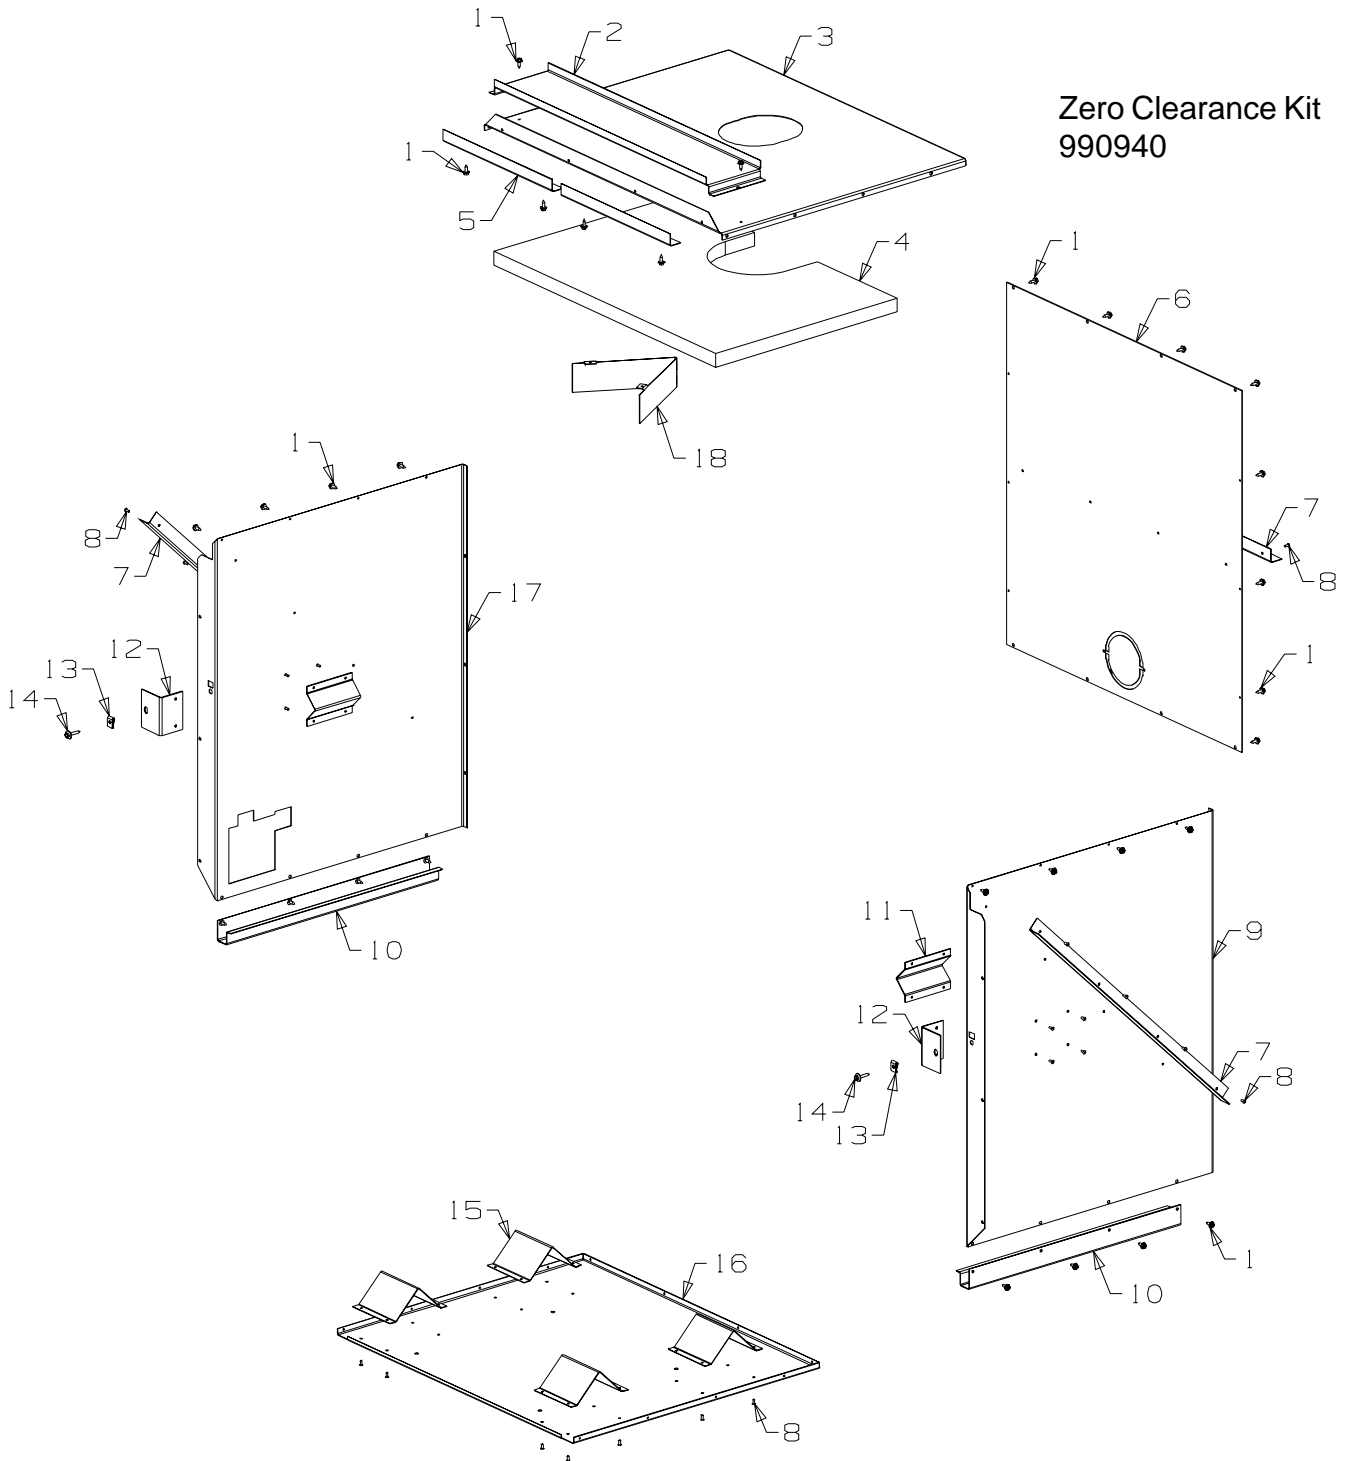

**Zero Clearance Kit
990940**

Item No	Part No	Description	Qty	Item No	Part No	Description	Qty
1	503704	Screw, S/T 8 x .5	60	10	990241	Rail-Bearer	2
2	990148	Heatshield-Lintel	1	11	990072	Spacer-Inner	2
3	990070	Panel-Top	1	12	990149	Bracket-Restraint	2
4	585405	Insulation-Outer Case, Rockwool	1	13	503388	Nut-Spire	2
5	990186	Deflector-Hot Air	2	14	503459	Screw, S/T 12 x 25	2
6	990073	Panel-Rear	1	15	990071	Spacer-Base	4
7	990074	Spacer-Outer	3	16	990067	Base	1
8	503429	Rivet-Pop, 3.2 Dia x 4.8	16	17	990069	Panel-Side, LH	1
9	990068	Panel-Side, RH	1