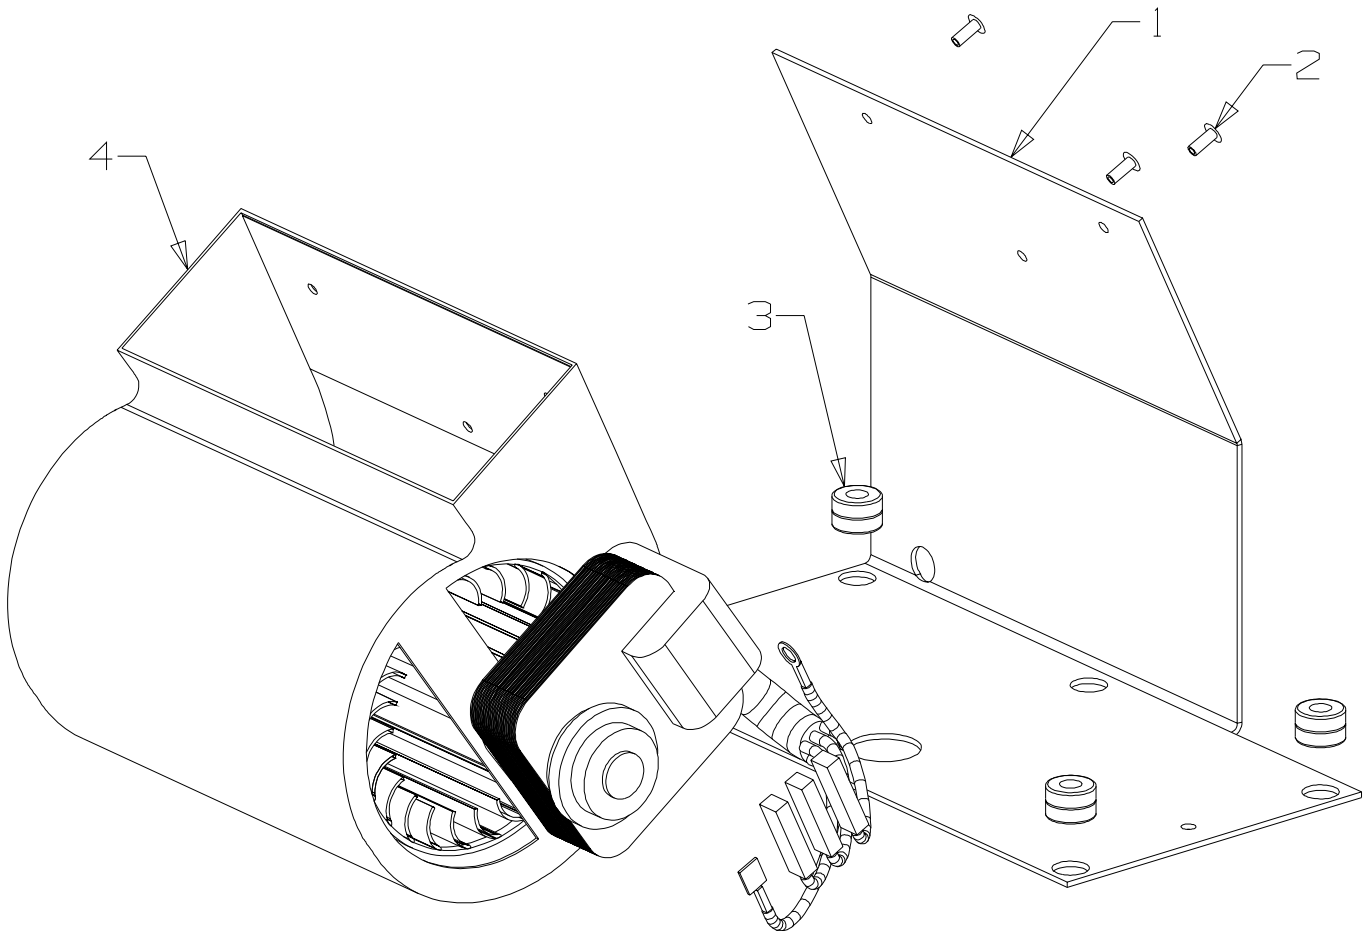

Part Number 790277

Item No	Part No	Description	Qty	Item No	Part No	Description	Qty
1	990285	Plate-Mounting, Fan	4	NOT ILLUSTRATED			
2	503429	Rivet-Pop, 3.2 Dia x 4.8	3	591321		Terminal-Utilux	6
3	503671	Grommet-Fan, 14 ID x 6 OD	4	503813		Grommet -11mm OD x 8mm ID	1
4	586174	Fan-3 Speed, Single End	1	588068		Loom-3 Pin	1
				590407		Loom-Fan	1