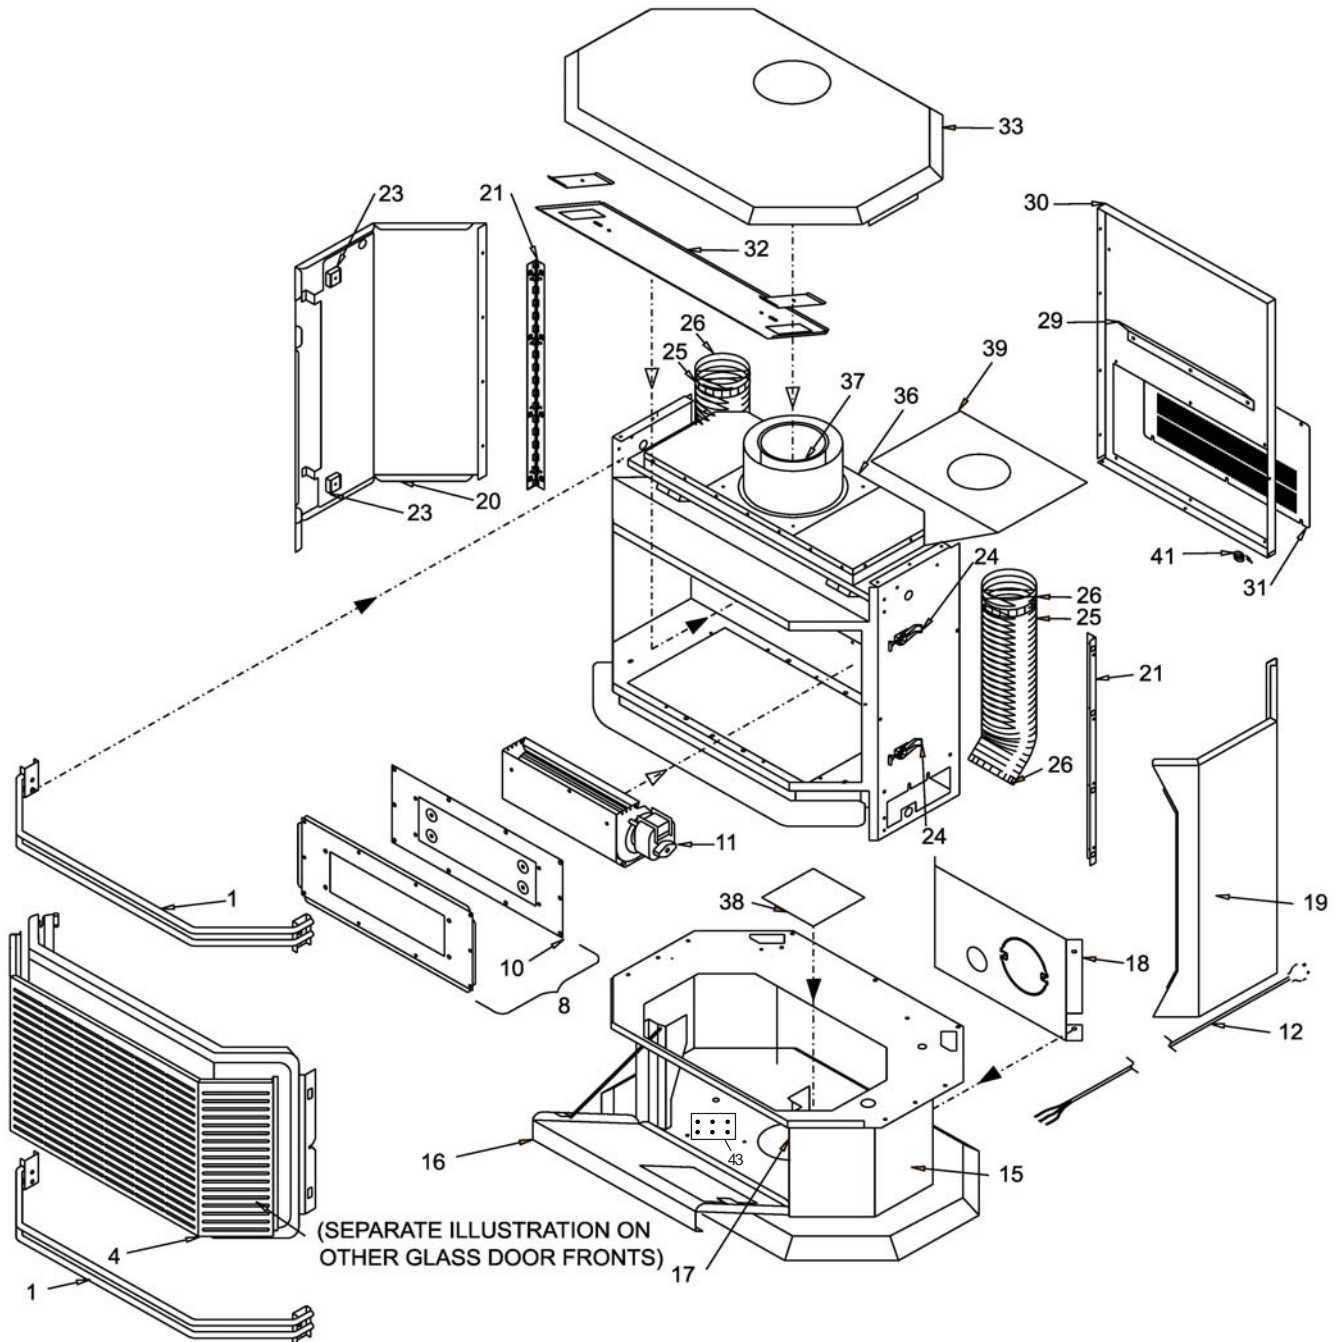

Masport®

FREESTANDING GAS FIRES

GENEVA FG39 ECS

			NZ	AUST
Part Numbers	Geneva FG39 ECS	Natural Gas/LPG	FG39NG-BMN	FG39NG-BMA

Item No	Part No	Description	Item No	Part No	Description
25	*	Flex Pipe (3" ID)	17	904-257	Pedestal Door Magnet
26	*	Clamp for Flex Pipe	18	560-025	Pedestal Back
29	*	Air Deflector	19	730-530	Side Panel Door Assy (Right Side)
30	730-044	Rear Panel	20	730-525	Side Panel Door Assy (Left Side)
31	630-021	Fan Access Panel	21	560-031	Side Panel Door Hinge
32	730-028	Firebox Baffle	23	904-258	Side Panel Door Magnet
33	630-520	False Top Assembly	24	948-255	Door Latch
36	936-194	Gasket - Starter Collar/Air Passage	38	820-058	Pedestal Base Cover
37	936-197	Gasket - Flue Collar/Starter Collar	39	730-036	Gasket - Air Passage
1	560-920	Louvre Assy - Gold (Set)	41	904-185	Cable Tie - High Temperature
4	730-038	Door Screen (Australia only)	42	904-186	Cable Tie Mounting Button
8	730-560	Relief Door Assembly (with gasket)	43	910-527	Switch
10	730-034	Mounting Plate Gasket		910-529	Loom-Switch
11	730-519/P	Fan Assembly (240 Volt)		910-033	Heat Resistant Sleeve
	910-169/P	Fan Motor (240 Volt)		918-089	Decal Top Rear Control Panel
12	910-714	Power Cord (240 Volt)		736-969	Conversion Kit - NG to LPG
15	560-525	Pedestal Assembly		948-216	Logo Plate
16	730-039	Pedestal Door		918-278	Manual