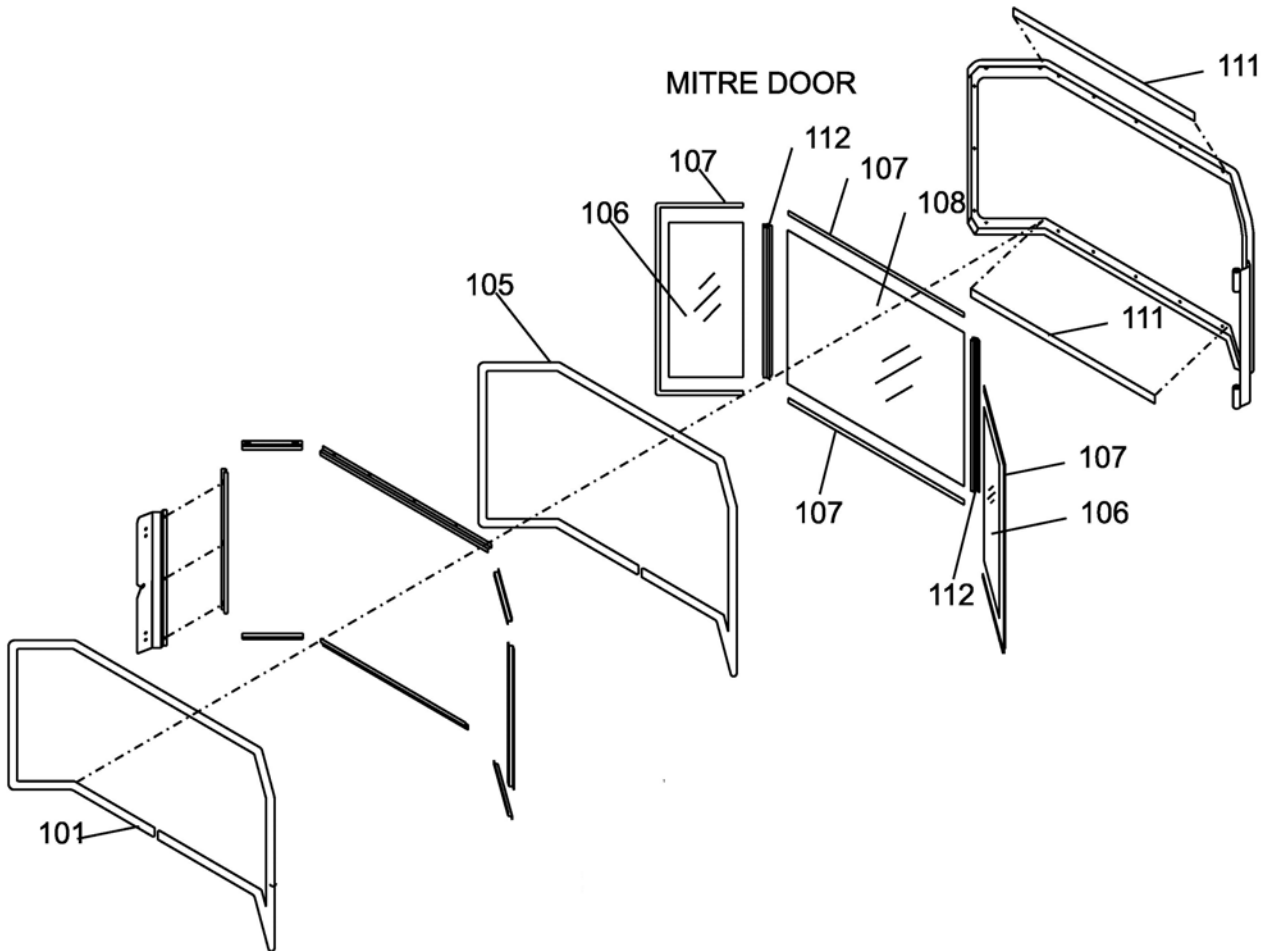

Item No	Part No	Description	Item No	Part No	Description
	730-924	Gold Mitred Door - Complete	108	940-322/P	Centre Glass
	730-926	Black Mitred Door - Complete	111	*	Door Frame Fibre Paper
101	650-920	Door Gasket Kit	112	750-015	Door Glass Extrusion
105	*	Ceramic Paper		*	Not available as a replacement part.
106	940-323/P	Side Glass			
107	936-243	Glass Gasket