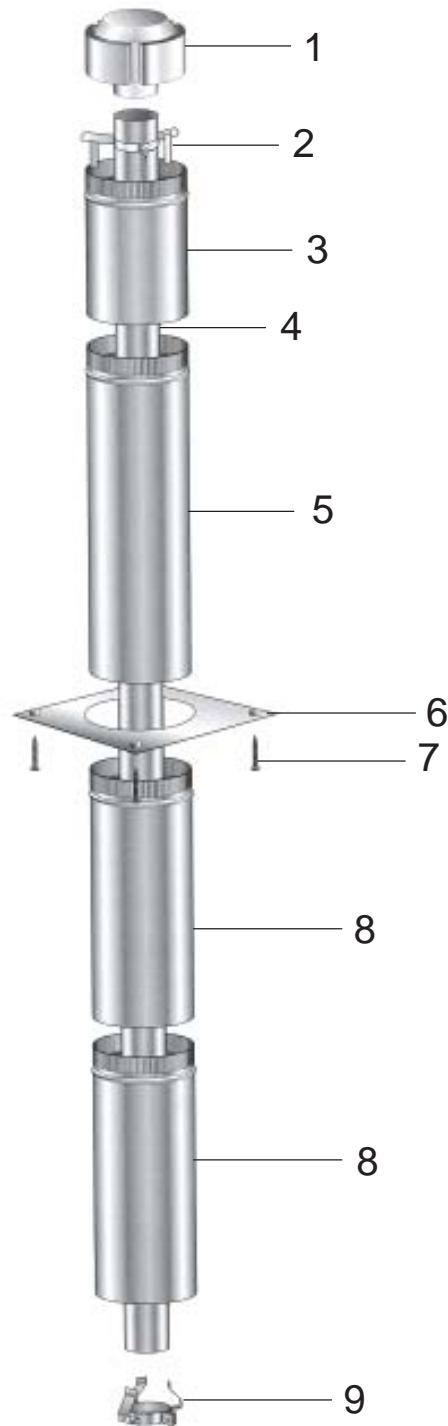

Freestanding B Vent Gas Flue Kit - Black

NZ ONLY

Flue Kit Part Number: 588656

Item No	Part No	Description	Qty	Item No	Part No	Description	Qty
1	551484	Cowl-Anti Down Draught - 100mm	1	5	588672	Kit-Extension-Roof (Unpainted)	1
2	556095	Bracket-Top Flue Spacer	1	6	551504	Ceiling Plate - Black	1
3		NOT AVAILABLE	1	7		NOT AVAILABLE	
4	551482	Flue Length - 100mm x 1200mm - Stainless Steel		8	588677	Kit-Extension-Room (Painted)	1
				9	551491	Spacer-Flue	1

When ordering PLEASE QUOTE PART NUMBER & Description, NOT Illustration No.
Determine right or left hand side from standing in viewing position