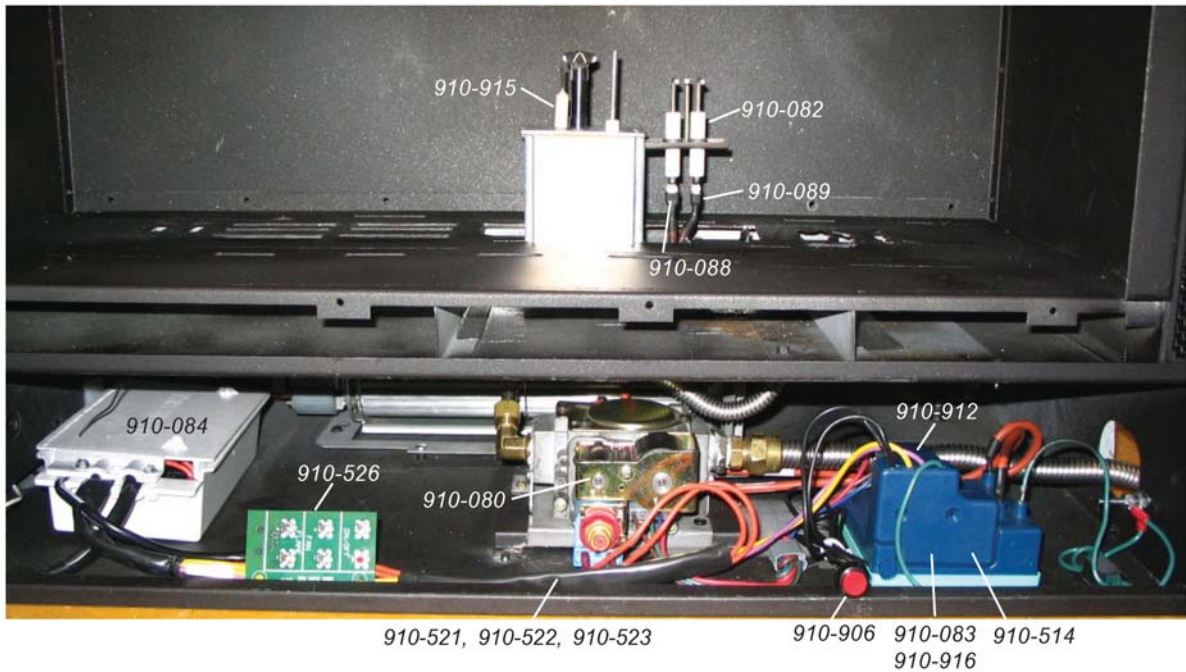

Masport®

ELECTRONIC COMPONENTS FOR GENEVA'S (FG37, FG38, FG39) ROMA (PG33), GRANADA/CALAIS (PG36), NEWPORT (PG121), NEWPORT PIER (PG131) HAMPTON (HG35)

	FG37	FG38	FG39	PG33	PG36	HG35	PG121/PG131
910-909 Fan Resistor	✓	✓	✓	✓	✓	✓	✓
910-915 Intermittent Pilot	✓	N/A	✓	✓	✓	✓	✓
910-082 Direct Spark Ignitor	N/A	✓	N/A	N/A	N/A	N/A	N/A
910-089 Flame Cable	✓	✓	✓	✓	✓	✓	✓
910-088 Spark Cable	✓	✓	✓	✓	✓	✓	✓
910-084 Control Box	✓	✓	✓	✓	✓	✓	✓
910-527 & 910528	✓	✓	✓	N/A	N/A	✓	N/A
910-080 Valve	✓	✓	✓	✓	✓	✓	✓
910-521 Control Box Cable (1) 910-522 Control Box Cable (2) 910-523 Control Box Cable (3)	(2)	N/A*	(2)	(2)	(1)	(2)	(3)
910-912 Ignition Module to Valve Cable	N/A	N/A	N/A	✓	✓	✓	✓
791412 Reset Switch	✓	N/A	✓	✓	✓	✓	✓
910-083 Ignition Module (1) 910-022 Ignition Module (2)	(2)	(1)	(2)	(2)	(2)	(2)	(2)
910-514 Jumper	✓	N/A	✓	✓	✓	✓	✓

* Note: The Control Box Cable wires for the FG38 come separately: 910-502, 910-505, 910-506, 910-507, 910-509