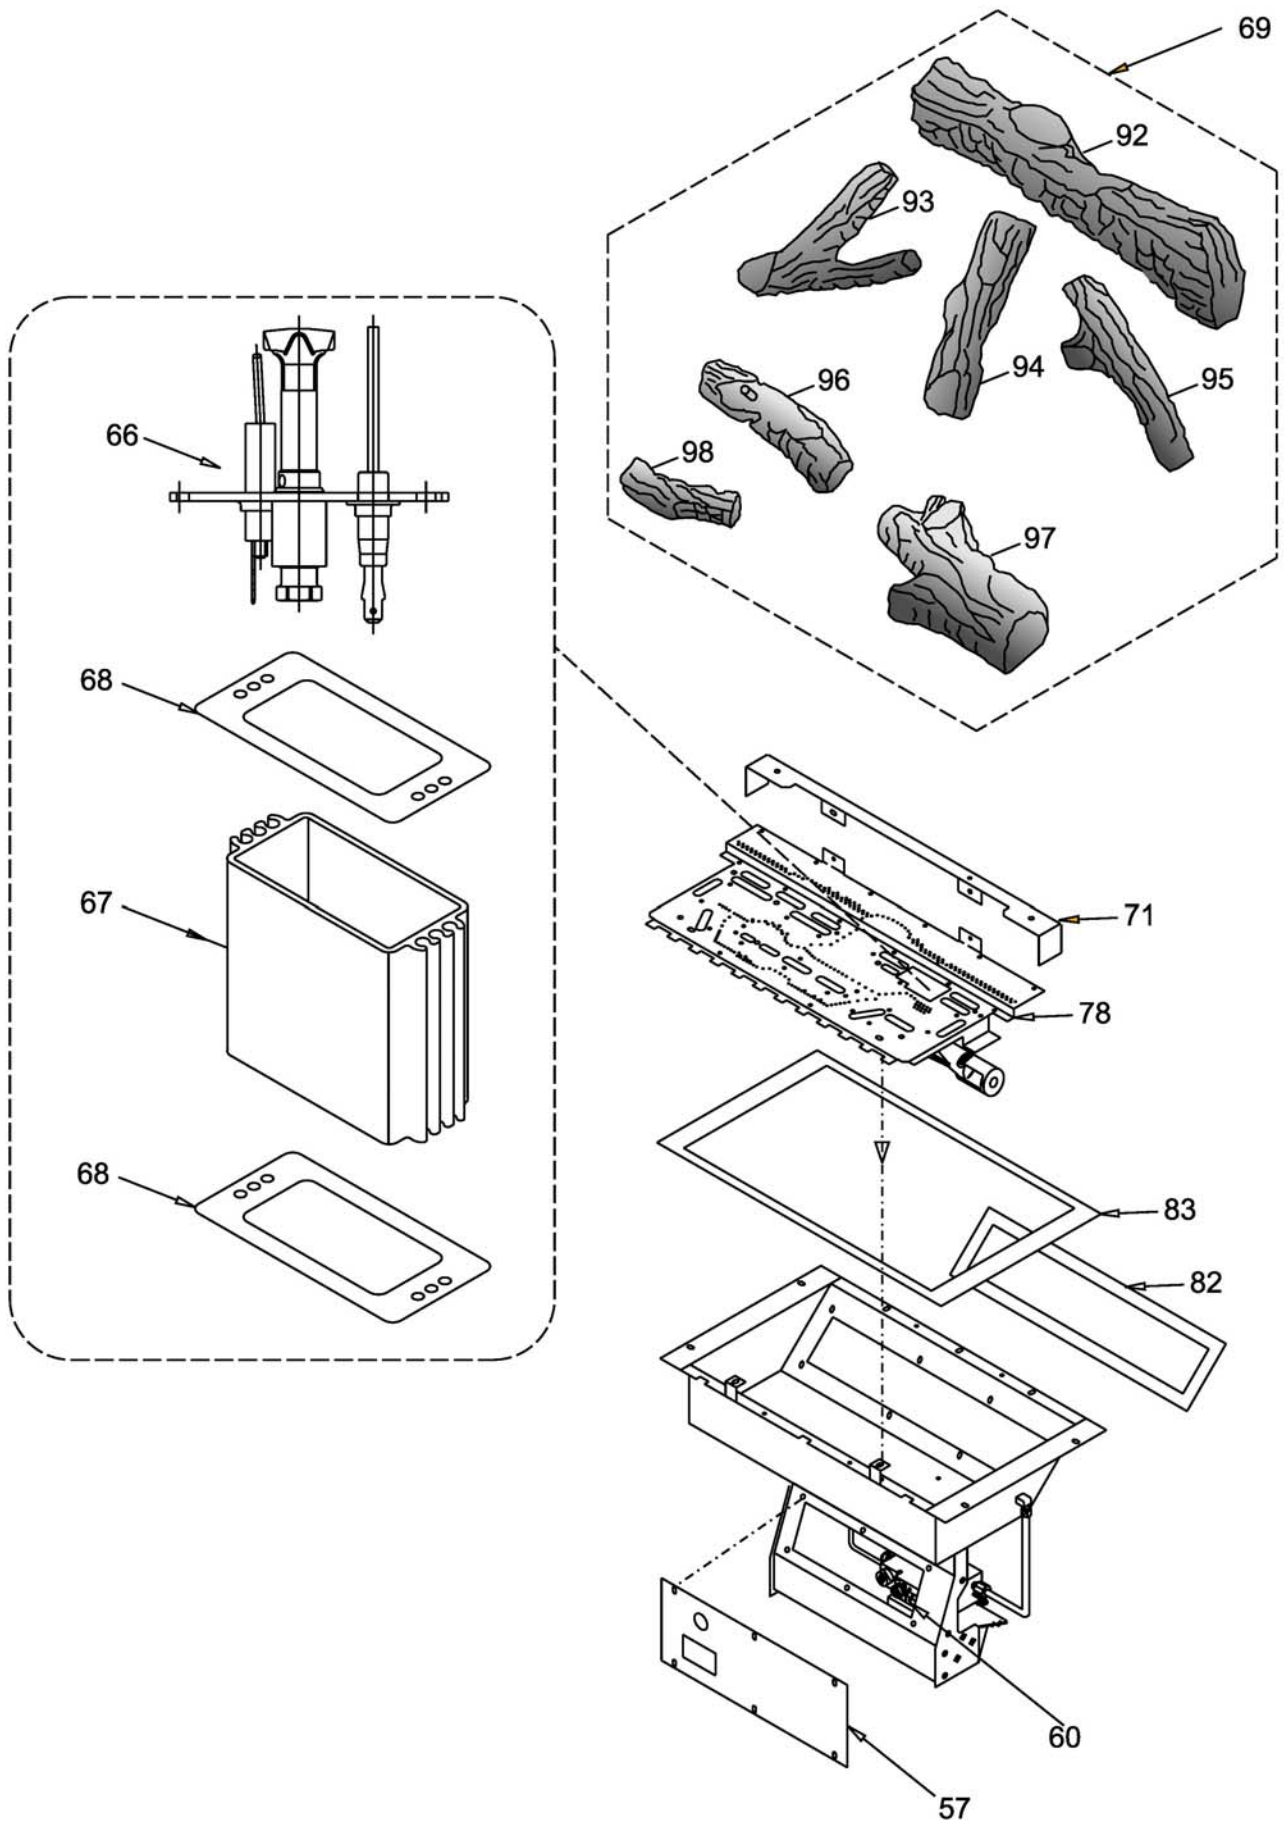

Item No	Part No	Description	Item No	Part No	Description
57	*	Switch Plate	83	630-008	Gasket
		Valve Assembly - NG			- Burner Tray/Firebox
60		Valve - S.I.T. - NG	90	910-386	Thermocouple
	904-688	#32 Orifice - N.G.	91	910-341	Thermopile
	936-170	Orifice Gasket	69	730-935	Log Set
66	910-038	Pilot Assy - S.I.T. - 3 Flame NG	92		Rear Log
	910-039	Pilot Assy - S.I.T. - 3 Flame LPG	93		Left Top Log
67	*	Pilot Holder	94		Centre Log
68	W840470	Pilot Assembly Gasket	95		Middle Right Log
71	730-528	Log Stand	96		Middle Left Log
	904-641	Pilot Orifice #50 - NG	97		Front Right Log
75	730-935	Log Set	98		Front Left Log
78	730-550	Burner Assembly		*	Not available as
82	630-009	Gasket			a replacement part.
		-Burner Tray/Air Passage