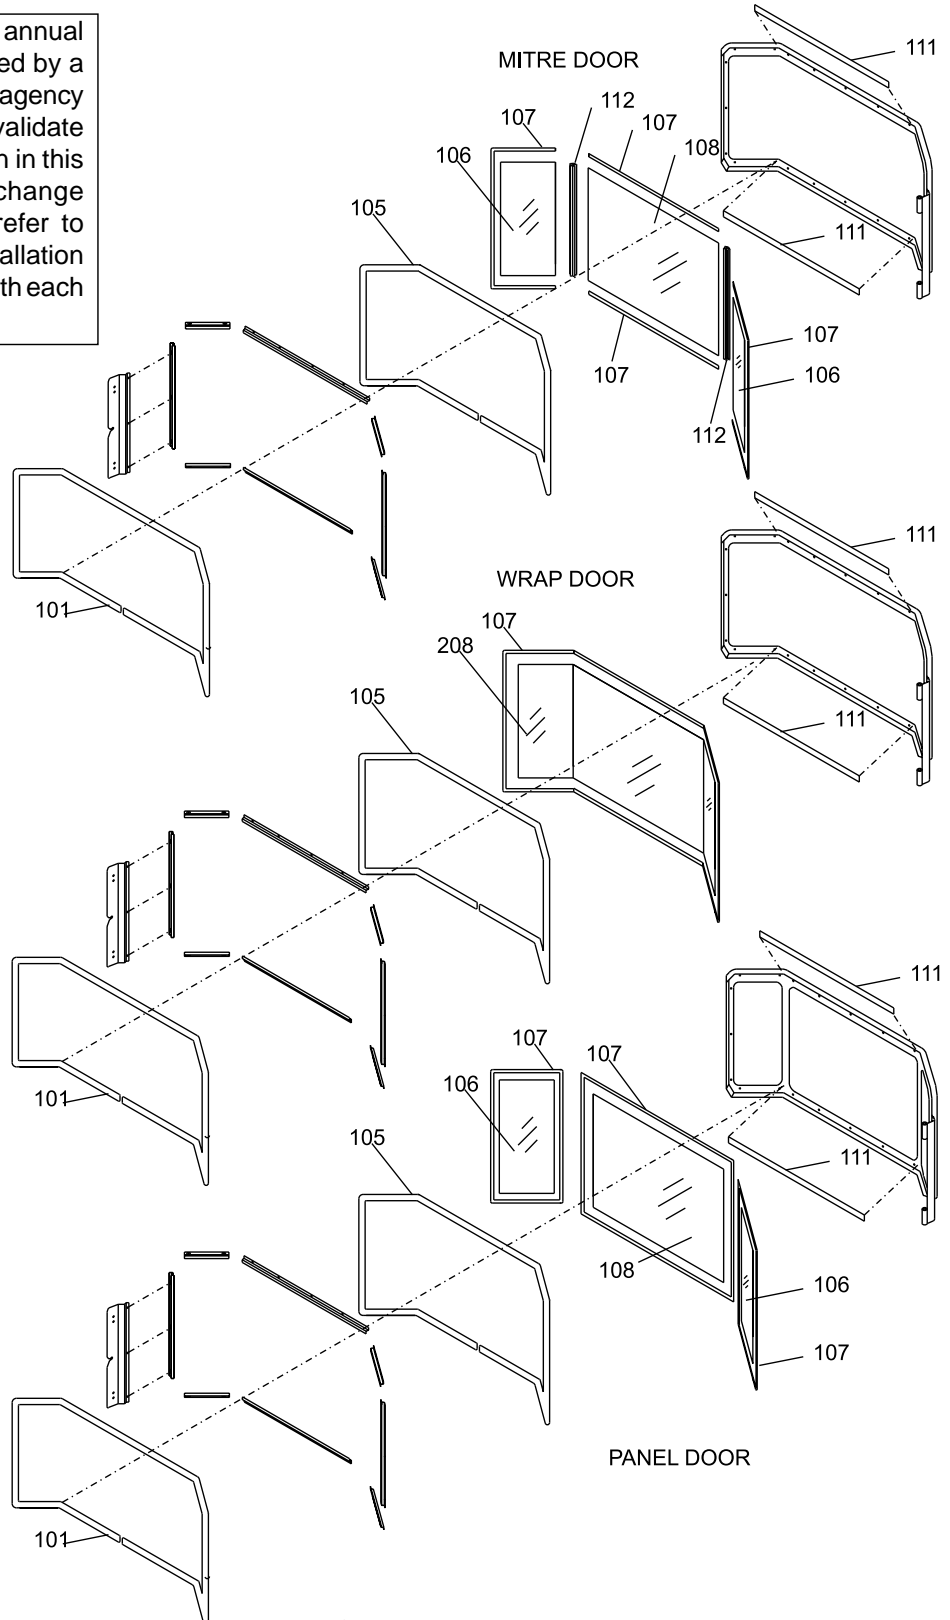

NOTE: Installation and annual service must be performed by a qualified installer, service agency or the gas supplier to validate warranty. The information in this manual is subject to change without notice. Always refer to the information in the Installation Manual that is included with each unit.

Item No	Part No	Description	Item No	Part No	Description
	730-924	Gold Mitred Door - Complete	107	936-243	Glass Gasket
	730-926	Black Mitred Door - Complete	108	940-322/P	Centre Glass
	730-932	Gold Wrap Door - Complete	111	*	Door Frame Fibre Paper
	730-928	Gold Panel Door - Complete	112	750-015	Door Glass Extrusion
101	650-920	Door Gasket Kit	208	940-325/P	Wrap Glass
105	*	Ceramic Paper			
106	940-323/P	Side Glass			
			*		Not available as a replacement part.