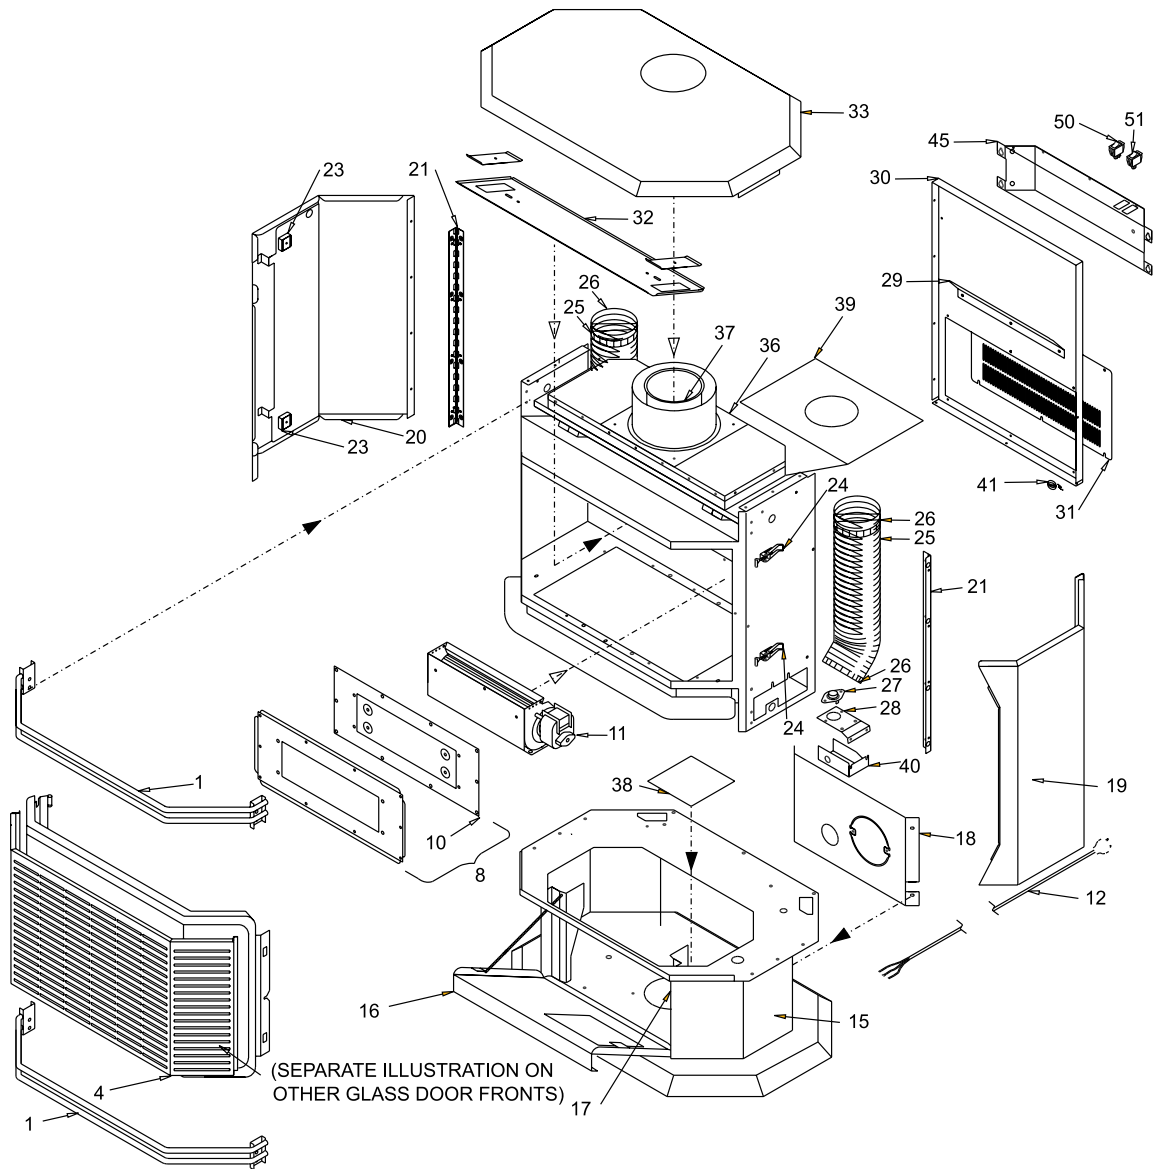

Item No	Part No	Description	Item No	Part No	Description
1	560-920	Louver Assy - Gold (Set)	30	730-044	Rear Panel
4	730-038	Door Screen (Australia only)	31	630-021	Fan Access Panel
5	*	Wire Holder Clip	32	730-028	Firebox Baffle
8	730-560	Relief Door Assembly (w/gasket)	33	630-520	False Top Assy
10	730-034	Mounting Plate Gasket	36	936-194	Gasket - Starter Collar/Air Passage
11	730-519/P	Fan Assembly (240 Volt)	37	936-197	Gasket - Flue Collar/Starter Collar
	910-169/P	Fan Motor (240 Volt)	38	820-058	Pedestal Base Cover
12	910-714	Power Cord (240 Volt)	39	730-036	Gasket - Air Passage
15	560-525	Pedestal Assembly	40	730-042	Thermodisc Cover
16	730-039	Pedestal Door	41	904-185	Cable Tie - High Temperature
17	904-257	Pedestal Door Magnet	42	904-186	Cable Tie Mounting Button
18	560-025	Pedestal Back		910-033	Heat Resistant Sleeve
19	730-536	Side Panel Door Assy (RH)	45	750-031	Rear Control Panel
20	730-537	Side Panel Door Assy (LH)	50	910-140	Fan Hi/Off/Low Switch
21	560-031	Side Panel Door Hinge	51	910-246	Burner On/Off Switch
23	904-258	Side Panel Door Magnet		918-089	Decal - Top Rear Control Panel
24	948-255	Door Latch		730-968	Conversion Kit to Propane
25	*	Flex Pipe (3" ID)		948-217	Logo Plate
26	*	Clamp for Flex Pipe		918-082	Manual
27	910-233	Fan Auto On/Off Thermodisc		918-088	Decal-Control Panel
28	*	Mounting Bracket-Thermodisc			
29	*	Air Deflector			
			*		Not available as a replacement part.

When ordering PLEASE QUOTE PART NUMBER & Description, NOT Illustration No.
Determine right or left hand side from standing in viewing position