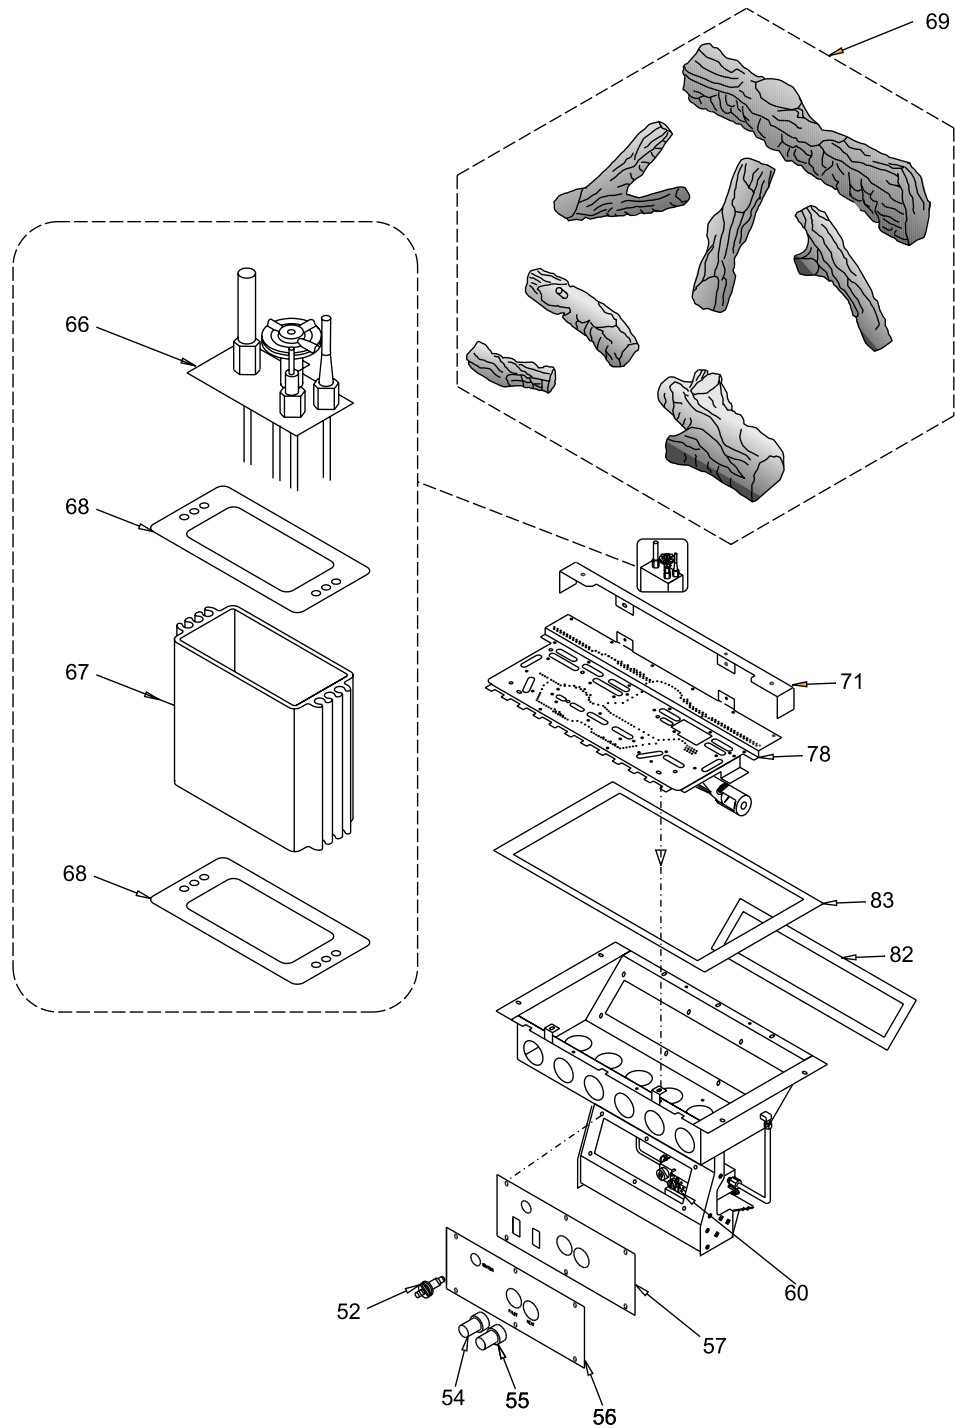

Item No	Part No	Description	Item No	Part No	Description
52	910-190	Piezo Ignitor & Nut	67	*	Pilot Holder
54	910-373	Knob - Pilot Valve Extension	68	W840470	Pilot Assembly Gasket
55	910-372	Flame Adjusting Knob	69	730-935	Log Set
56	918-088	Control Plate Decal	71	730-528	Log Stand
57	*	Switch Plate		904-641	Pilot Orifice #50 - NG
	730-574/P	Valve Assembly - Natural Gas	78	730-550	Burner Assembly
60	910-378	Valve - S.I.T. - Natural Gas	82	630-009	Gasket-Burner Tray/Air Passage
	904-688	#32 Orifice - Natural Gas	83	630-008	Gasket - Burner Tray/Firebox
	936-170	Orifice Gasket			
66	910-038	Pilot Assy - S.I.T. - 3 Flame - Natural Gas			
	910-039	Pilot Assy - S.I.T. - 3 Flame Propane			
			*		Not available as a replacement part.