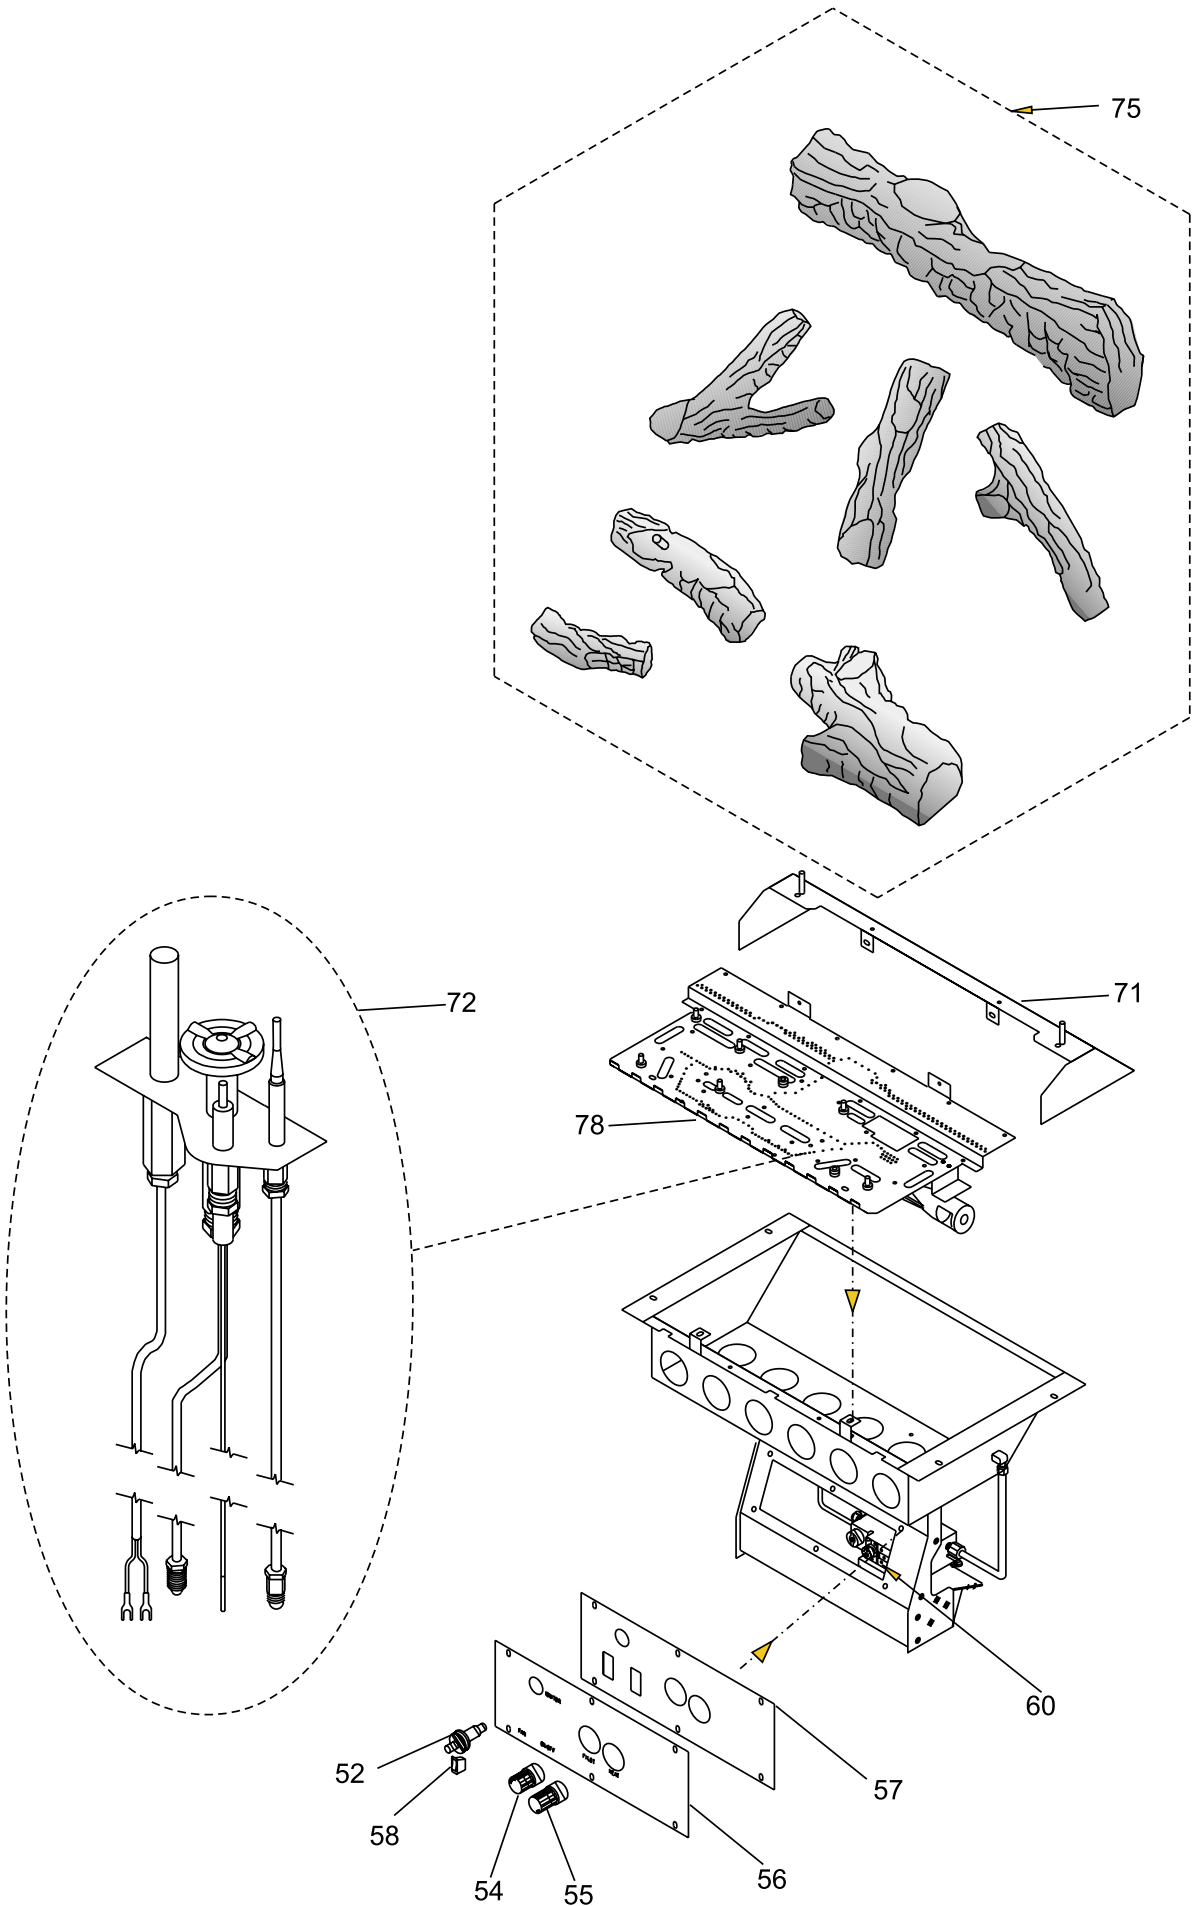

When ordering PLEASE QUOTE PART NUMBER & Description, NOT Illustration No.
Determine right or left hand side from standing in viewing position

Item No	Part No	Description	Item No	Part No	Description
52	910-190	Piezo Ignitor & Nut			Logs
54	910-373	Knob - S.I.T. Valve Extension			
55	910-372	Flame Adjusting Knob	902-267		Rear Log
56	918-088	Control Panel Decal	902-230		Middle Left Log
57	*	Control Panel Plate	902-228		Front Left Log
60	910-378	Valve S.I.T. - Natural Gas	902-231		Left Top Log
	910-380	Valve S.I.T. - LPG	902-229		Front Right Log
71	752-528	Rear Log Bracket Assy	902-232		Centre Log
72	910-034	Pilot Assy-S.I.T.	902-226		Middle Right Log
		- 3 flame - Natural Gas			Regulators
	910-035	Pilot Assy-S.I.T.			
		- 3 flame - Propane			
75	730-935	Log Set	910-018		Regulator - LPG - S.I.T.
78	730-550	Burner Assy - NG/LP	591617		Regulator - Natural Gas - S.I.T.
		NOT ILLUSTRATED			Conversions
		Pilot			Natural Gas to LPG - USE
	910-037	Pilot Orifice - LPG	910-037		Pilot Orifice - LPG
	910-036	Pilot Orifice # 51 - Natural Gas	904-641*		Burner Orifice #50 - LPG (38mj)
	910-432	Pilot Tube	904-390		Burner Orifice #52 - LPG (32mj)
	910-341	Thermopile	910-018		Regulator - LPG - S.I.T.
	910-386	Thermocouple			Conversions
	910-030	Ceramic Ignition & Wire			LPG to Natural Gas - USE
		Burner Orifices/Tubing			
	904-689	Burner Orifice #33 (38mj) - Natural Gas	910-036		Pilot Orifice - Natural Gas
	904-641	Burner Orifice #50 (38mj) - LPG	904-689**		Burner Orifice #33 (38mj) - Natural Gas
	904-240	Burner Orifice #37 (32mj) - Natural Gas	904-240**		Burner Orifice #37 (32mj) - Natural Gas
	904-390	Burner Orifice #52 (32mj) - LPG	591617		Regulator - Natural Gas - S.I.T.
	680-972	Burner Feeder Tube - Valve to Burner			Miscellaneous
			902-151		Embers
			902-154		Lava
			730-920		Lower BTU Kit - Natural Gas
			730-922		Lower BTU Kit - LPG
			*		Not available as a replacement part
			**		Select correct size for application