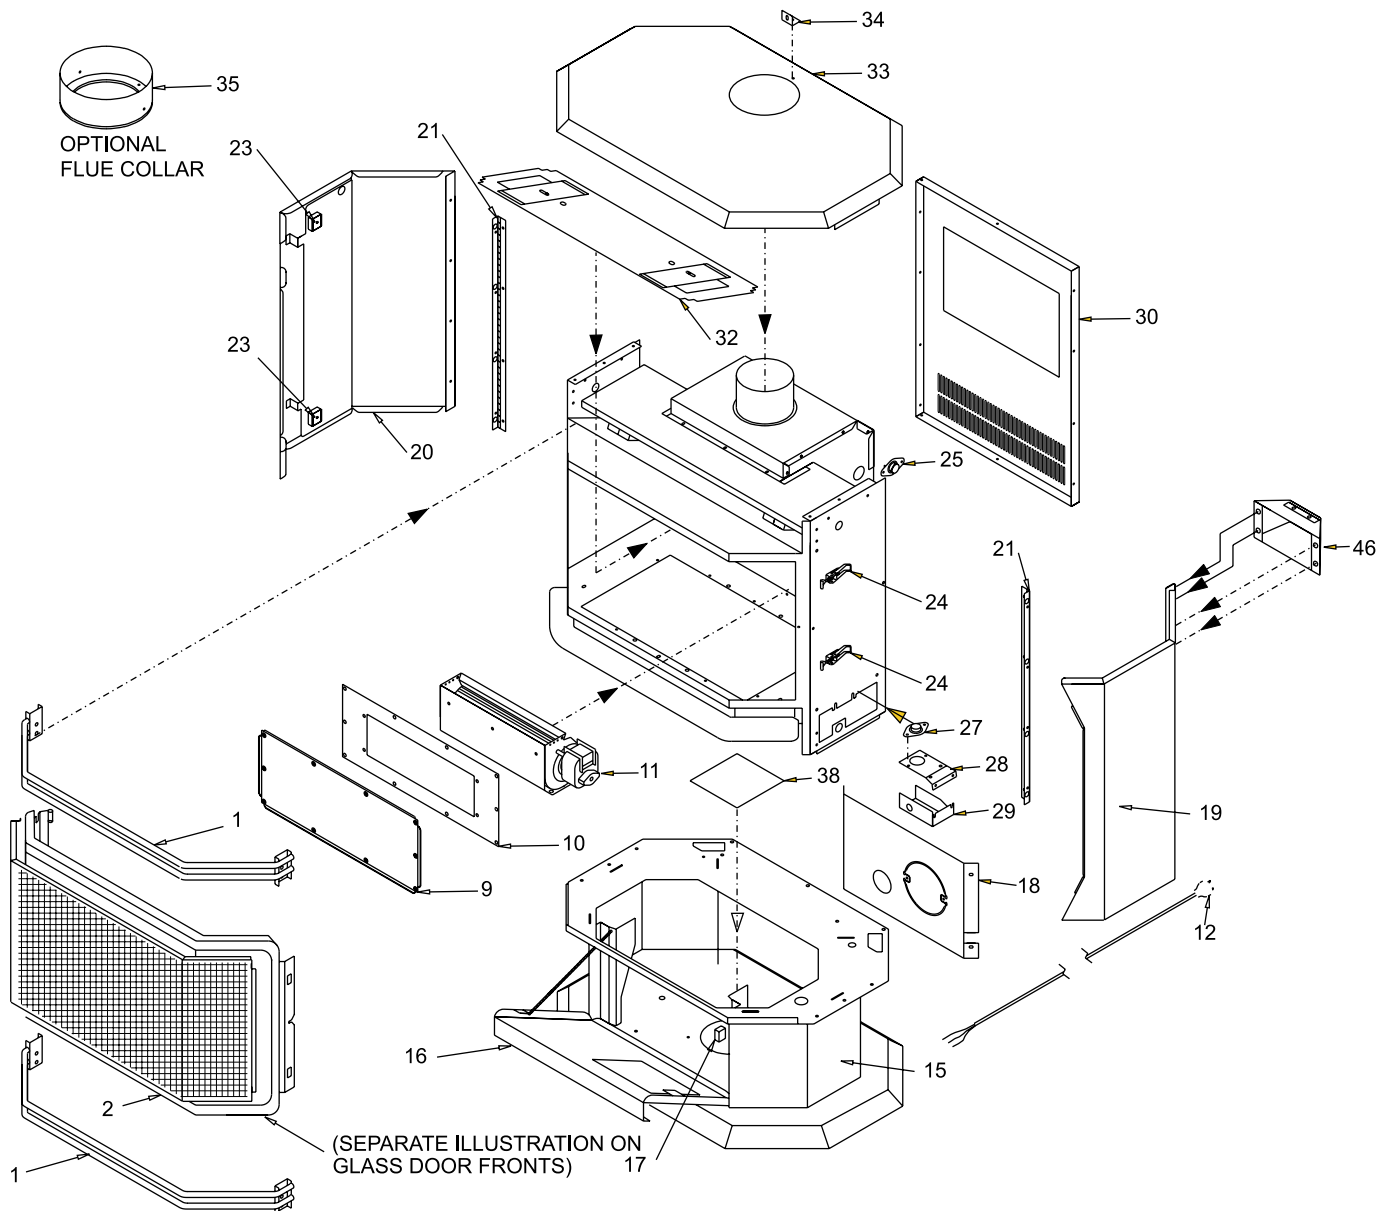

Item No	Part No	Description	Item No	Part No	Description
1	560-920	Top/Bottom Gold Louvre (Set)	28	*	Mounting Bracket - Fan Thermodisc
	560-922	Top/Bottom Black Louvre (Set)	29	*	Thermodisc Cover
2	750-532	Safety Screen (Australia only)	30	750-026	Rear Panel
9	560-055	Fan Access Door	32	730-018	Firebox Baffle
10	730-034	Gasket for Fan Access Door	33	560-535	False Top Assembly
	560-519	Fan Assembly	34	590-273	Flue Attachment Bracket
11	910-169/P	Fan Motor (240 Volt)	35	590-930	Ult. 6" Flue Collar (Optional)
12	910-714	Power Cord (240 Volt)	38	820-058	Pedestal Base Cover
15	*	Pedestal Assembly	46	750-067	Rear Control Panel
16	730-039	Pedestal Door		680-969	Conversion Kit - to Propane
17	904-257	Pedestal Door Magnet		948-217	Logo Plate
18	560-025	Pedestal Back		918-186	Manual
19	756-518	Side Panel Door Assy (RH)		918-088	Decal-Control Panel
20	756-520	Side Panel Door Assy (LH)			
21	560-031	Hinge for Side Panel			
23	904-258	Side Panel Door Magnet			
24	948-255	Door Latch c/w Hook			
25	910-250	Spill Switch			
27	910-233	Thermodisc - Fan Auto On/Off			
			*		Not available as a replacement part.