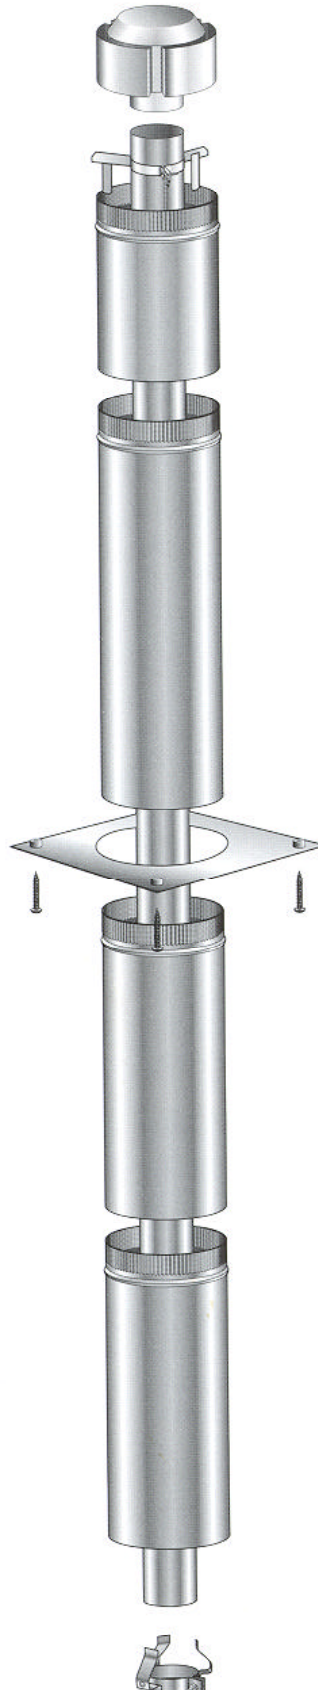

Freestanding B Vent Gas Flue Kit - Black

NZ ONLY

Flue Kit Part Number: 588656

When ordering PLEASE QUOTE PART NUMBER & Description, NOT Illustration No.
Determine right or left hand side from standing in front of door