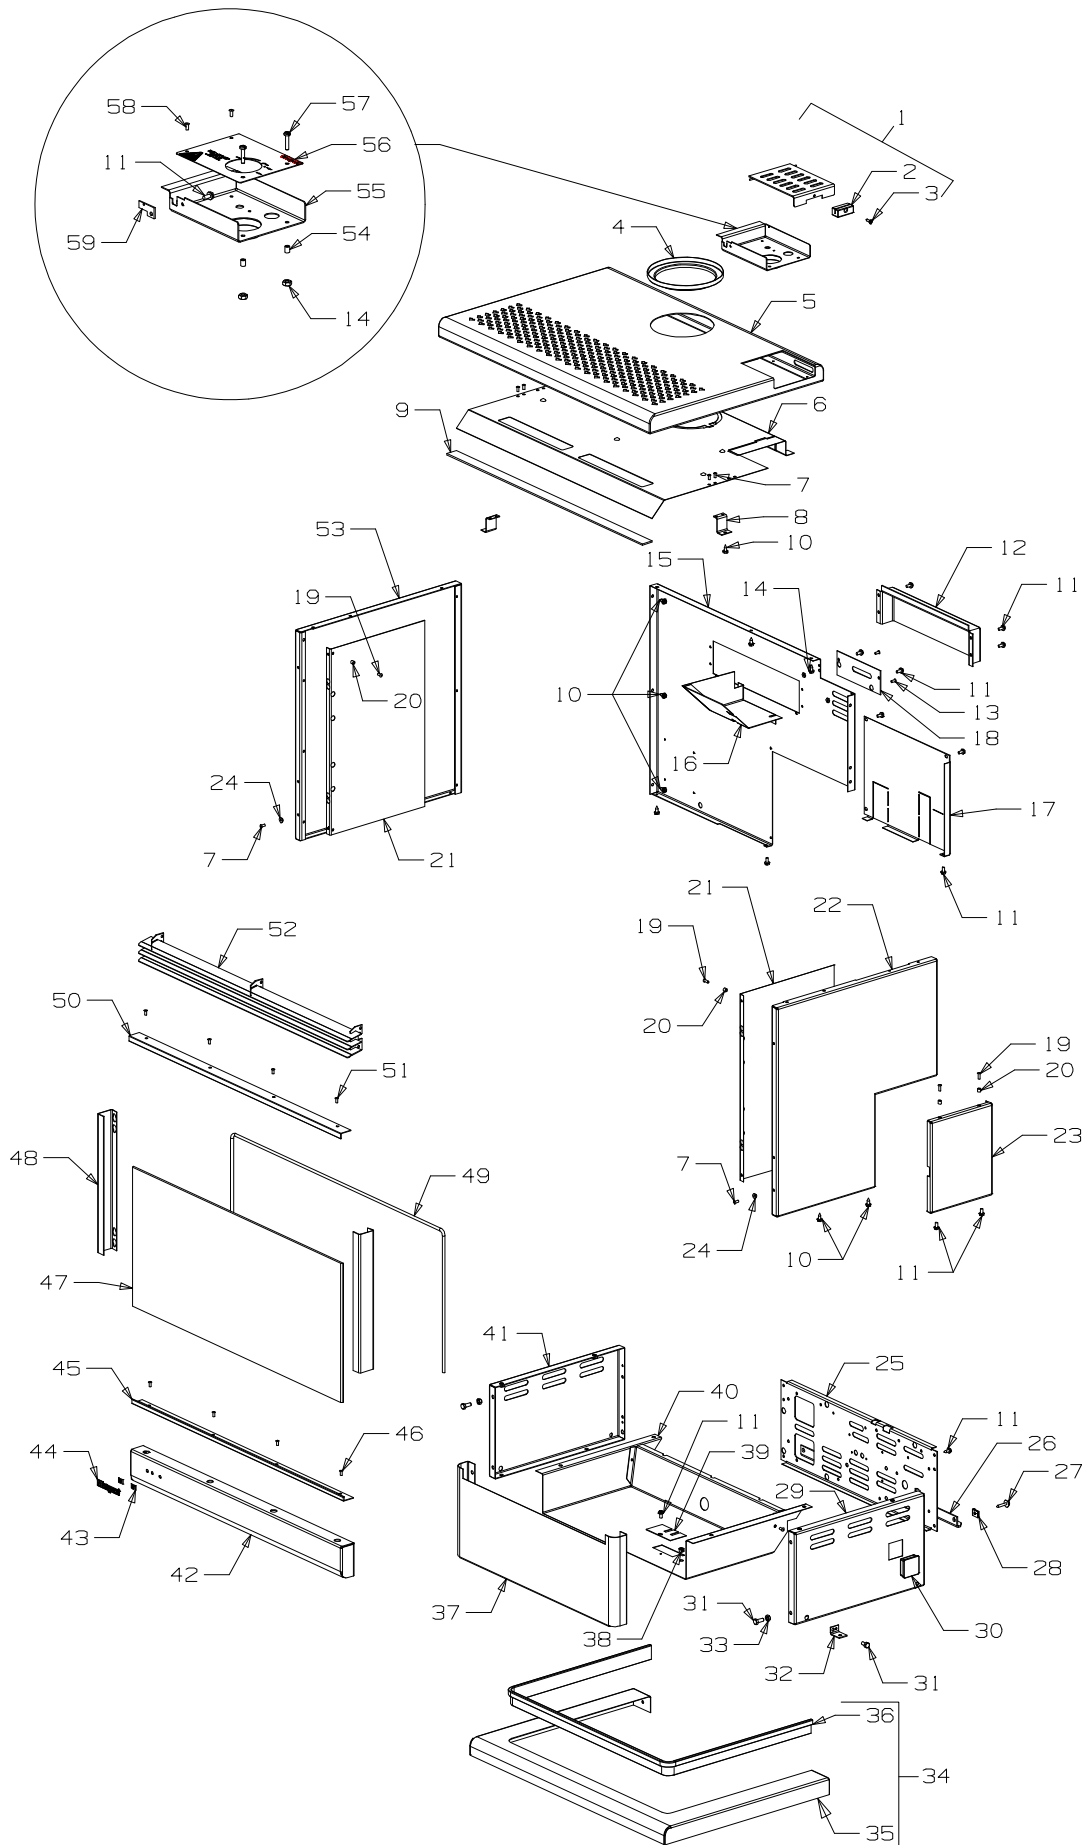

<i>Item No</i>	<i>Part No</i>	<i>Description</i>	<i>Qty</i>	<i>Item No</i>	<i>Part No</i>	<i>Description</i>	<i>Qty</i>
1	791078	Panel-Lid, Control - Black	1	31	501959	Screw, Set M6 x 12	10
2	588233	• Knob-Cover, Control Valve	1	32	986413	Bracket-Seismic Restraint	2
3	503004	• Screw, CSK No. 8 x 5/8"	1	33	501682	Nut, M6	6
4	791105	Collar-Flue - Black	1	34	991077	Foot Assy - Black	1
5	791090	Panel-Top - Black	1	35	791077	• Panel-Foot - Black	1
6	991023	Heatshield-Top Panel	1	36	786218	• Trim - Gold	1
7	586167	Rivet, 4.0 Dia x 4.8	16	37	791083	Panel-Pedestal, Front	
8	988082	Bracket-Mounting, Heatshield	2			- Black	1
9	700714	Tape - 3 x 25 x 610	1	38	588399	Bush-Plastic	2
10	503259	Screw, S/T 10 x .5	20	39	988652	Plate-Cover, Heatshield	1
11	503630	Screw, S/T 10 x .4	30	40	988291	Heatshield- Pedestal	1
12	791093	Cover-Rear, Diverter - Black	1	41	791084	Panel-Pedestal, LH Side	
13	503621	Screw, Pan M4 x 8	6			- Black	1
14	503622	Nut, M4 Hex Stainless	6	42	791110	Panel-Front - Black	1
15	791088	Panel-Rear - Black	1	43	503381	Push Fix, Spire	2
16	988442	Heatshield, Control Panel	1	44	584581	Badge - Gold	1
17	791091	Panel-Rear Access - Black	1	45	788528	Trim-Glass Retainer, Bottom	
18	791166	Panel-Access, Piezo - Black	1			- Black	1
19	501303	Rivet-Pop 4.0 Dia x 7.9	10	46	503627	Rivet, 4.0 Dia	20
20	986148	Spacer-Grille	4	47	988001	Glass - 5 x 655 x 295	1
21	988529	Heatshield-Side	2	48	791111	Panel-Trim, Glass - Black	2
22	791108	Panel-Side, RH - Black	1	49	790229	Tape-Glass, Flat 3 x 10	1
23	791080	Panel-Access, Control		50	788527	Trim-Glass Retainer, Top	1
		- Black	1	51	503704	Screw, S/T 8 x 0.5	4
24	986149	Spacer-Front Panel	6	52	791153	Grille-3 Louvre - Black	1
25	791150	Panel-Fan Mount - Black	1	53	791109	Panel-Side, LH - Black	1
26	995612	Bracket-Seismic Restraint	1	54	988388	Spacer-Control Panel	2
27	503459	Screw; S/T 12 x 25	6	55	988430	Panel-Backing, Control	
28	503388	Nut-Spire	2			- Black	1
29	791085	Panel-Pedestal, RH Side		56	591156	Plate-Control Panel	1
		- Black	1	57	503661	Screw, Pan M4 x 20	2
30	586155	Plug-Switch Hole	1	58	503429	Rivet-Pop, 3.2 Dia x 4.8	8
				59	988435	Catch-Hinge, Lid	1