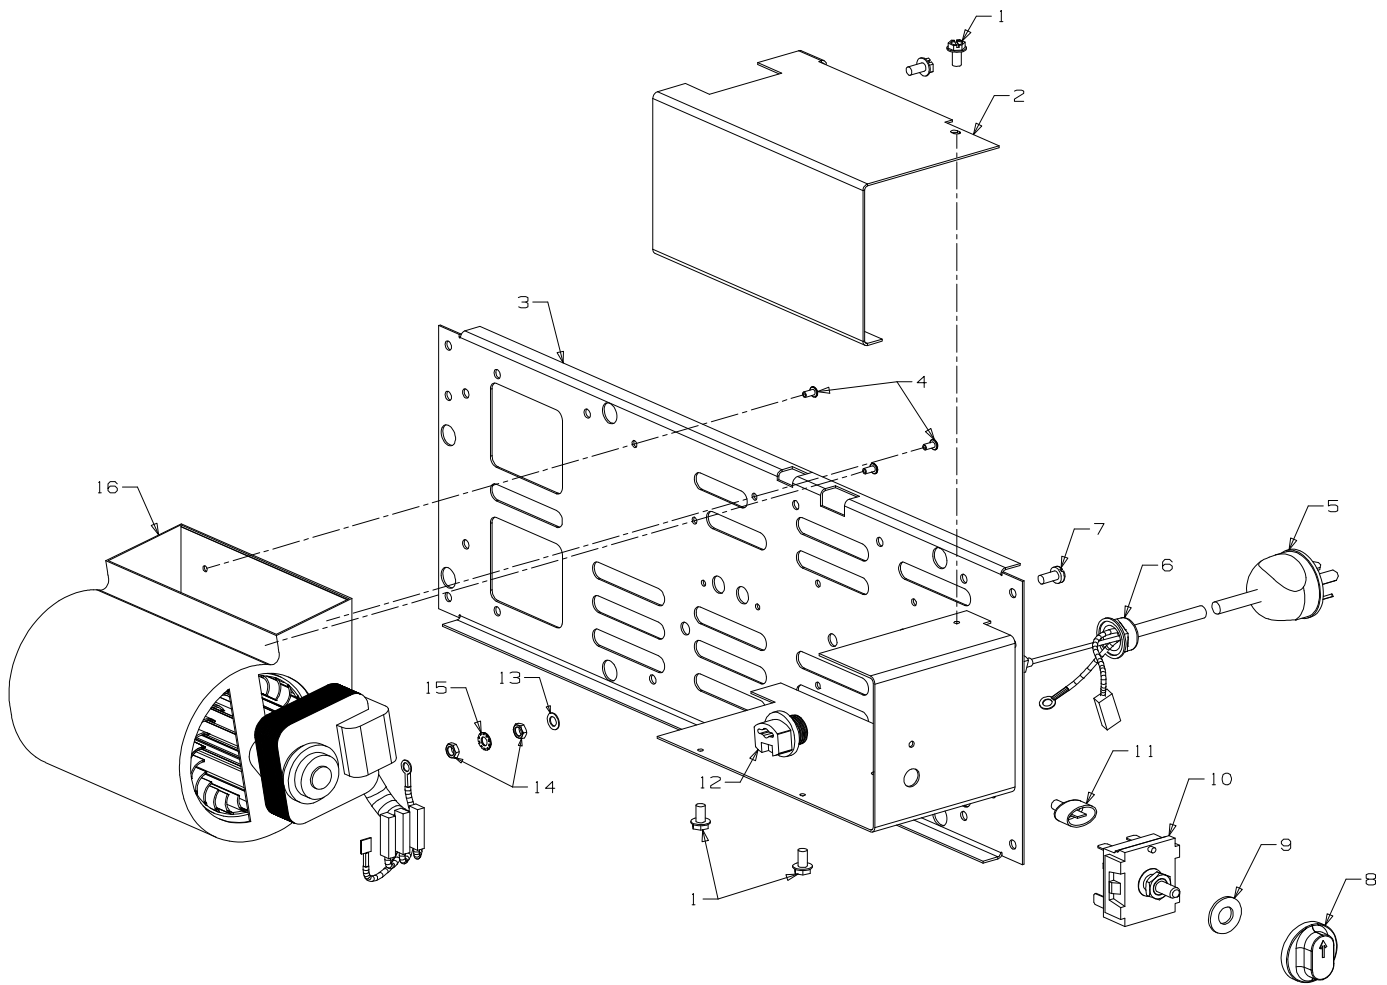

Part No's. 986364 Fan Assembly - Black

Item No	Part No	Description	Qty	Item No	Part No	Description	Qty
1	501110	Screw, S/T 6 x .25	4	9	501704	Washer, Flat 10 x 19 x 1.6	1
2	986187	Cover-Fan Motor	1	10	585624	Switch-4 Position	1
3	986192	Panel Assy-Fan - Black	1	11	588507	Terminal-Utilux, 6.3mm	1
4	501767	Rivet-Pop 3.2 Dia x 3.2	3	12	502068	Clamp-Cable	1
5	588086	Loom	1	13	503106	Washer, Flat M5	2
6	577089	Nut-Cable	1	14	501856	Nut, M5	2
7	501857	Screw, Pan M5 x 10	1	15	503371	Washer-Fan Disc 5 ID x 10 OD	1
8	585625	Knob-Fan Switch	1	16	586174	Fan-3 Speed	1