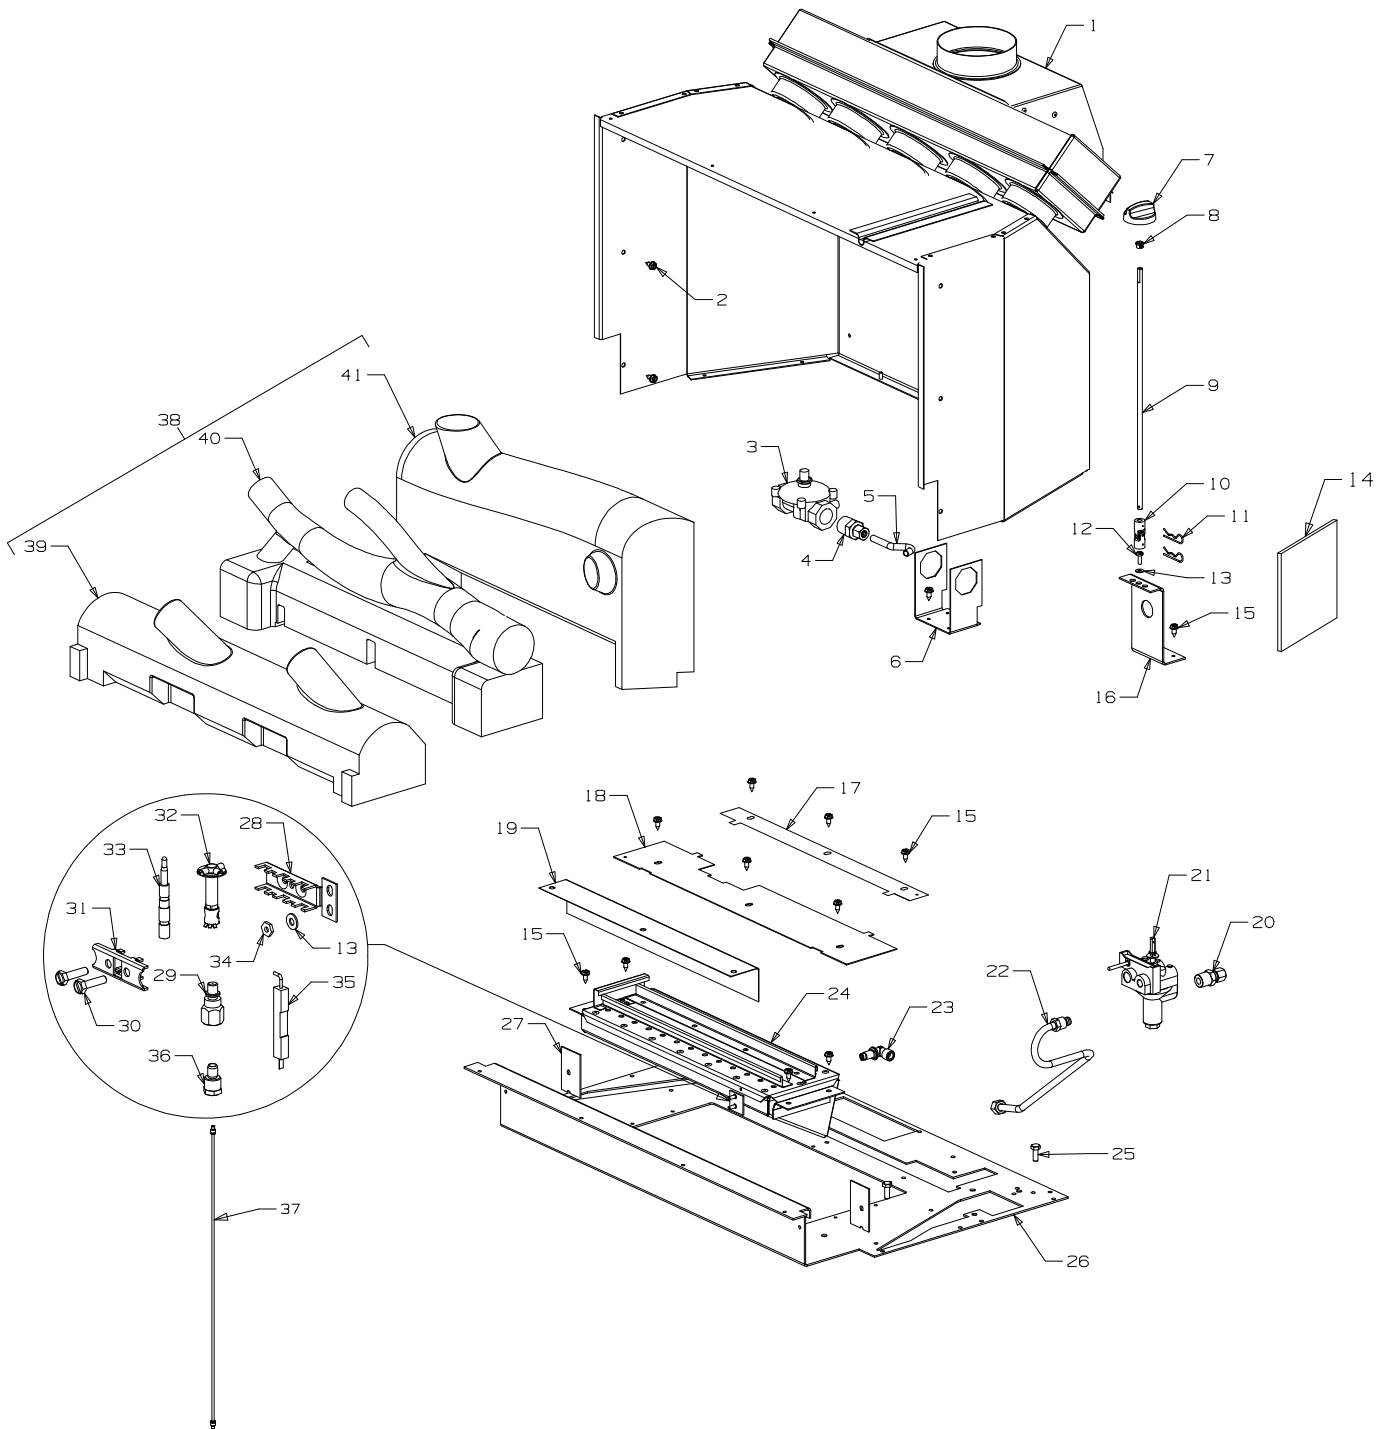

<i>Item</i>	<i>Part No</i>	<i>Description</i>	<i>Qty</i>	<i>Item</i>	<i>Part No</i>	<i>Description</i>	<i>Qty</i>
1		Firebox Assy	1	23	588173	Injector-Main, 0.95	
2	503259	Screw, S/T 10 x 0.5	20			- Natural Gas	1
3	588051	Regulator - Natural Gas	1	•	588175	Injector-Main, 1.50 - L.P.G	1
4	588077	Fitting-Complete 8 x 1/2" - Natural Gas	1	24	788290	Burner Assy-Gas - Natural Gas	1
5	988355	Tube-Connecting, 5/16" - Natural Gas	1	•	788241	Burner Assy-Gas - L.P.G.	1
6	988065	Bracket-Mounting, Regulator - Natural Gas	1	25	501959	Screw, Set M6 x 12	10
7	588170	Knob-Control Valve	1	26	988495	Base Plate	1
8	588399	Bush-Plastic	2	27	988557	Plate-Stop, Spillage - Black	2
9	588332	Rod-Control Valve	1		588292	Pilot Assembly - Natural Gas	1
10	588322	Universal-Control Valve	1		588293	Pilot Assembly - L.P.G.	1
11	503652	Clip, Hairpin Dia 1.4mm	2	28	588255	• Bracket-Mounting, Pilot	1
12	502203	Screw, Pan M4 x 12	1	29	588382	• Jet-Pilot, 0.48 Combined - Natural Gas	1
13	503593	Washer, Flat 4 x 9 x 1	3	•	588168	• Jet-Pilot, 0.30 Combined - L.P.G.	1
14	588081	Board-Insulating, Ceramic	1	30	503625	• Screw, Set-Pilot Bracket	2
15	503630	Screw, S/T 10 x 0.4	30	31	588256	• Bracket-Support, Pilot	1
16	988064	Bracket-Mounting, Control Valve	1	32	588174	• Pilot Head-3 way	1
17	988069	Plate-Metering, Rear - Natural Gas	1	33	588259	Thermocouple-750, M9 x 1	1
18	988039	Plate-Metering, Front - Natural Gas	1	34	502168	Nut, Hex M4	2
19	988347	Deflector-Draught, Pilot Light	1	35	588166	Electrode-Peizo, Spade Terminal	1
20	588354	Fitting-Complete 8 x 3/8" - Natural Gas	1	36	588252	Nut-Olive, M10 x 1	1
21	788260	Valve-Control, Gas 600mm	1	37	588079	Tube-Inlet, Pilot 3/16" x 725	1
22	588344	Tube-Main Injector	1	38	988029	Log Assy-Ceramic	1
				39	988343	• Log-Ceramic, Front	1
				40	988373	• Log-Ceramic, Middle	1
				41	988056	• Log-Ceramic, Rear	1

Bold Text = Assemblies
Bulleted Text = Items included in Assemblies