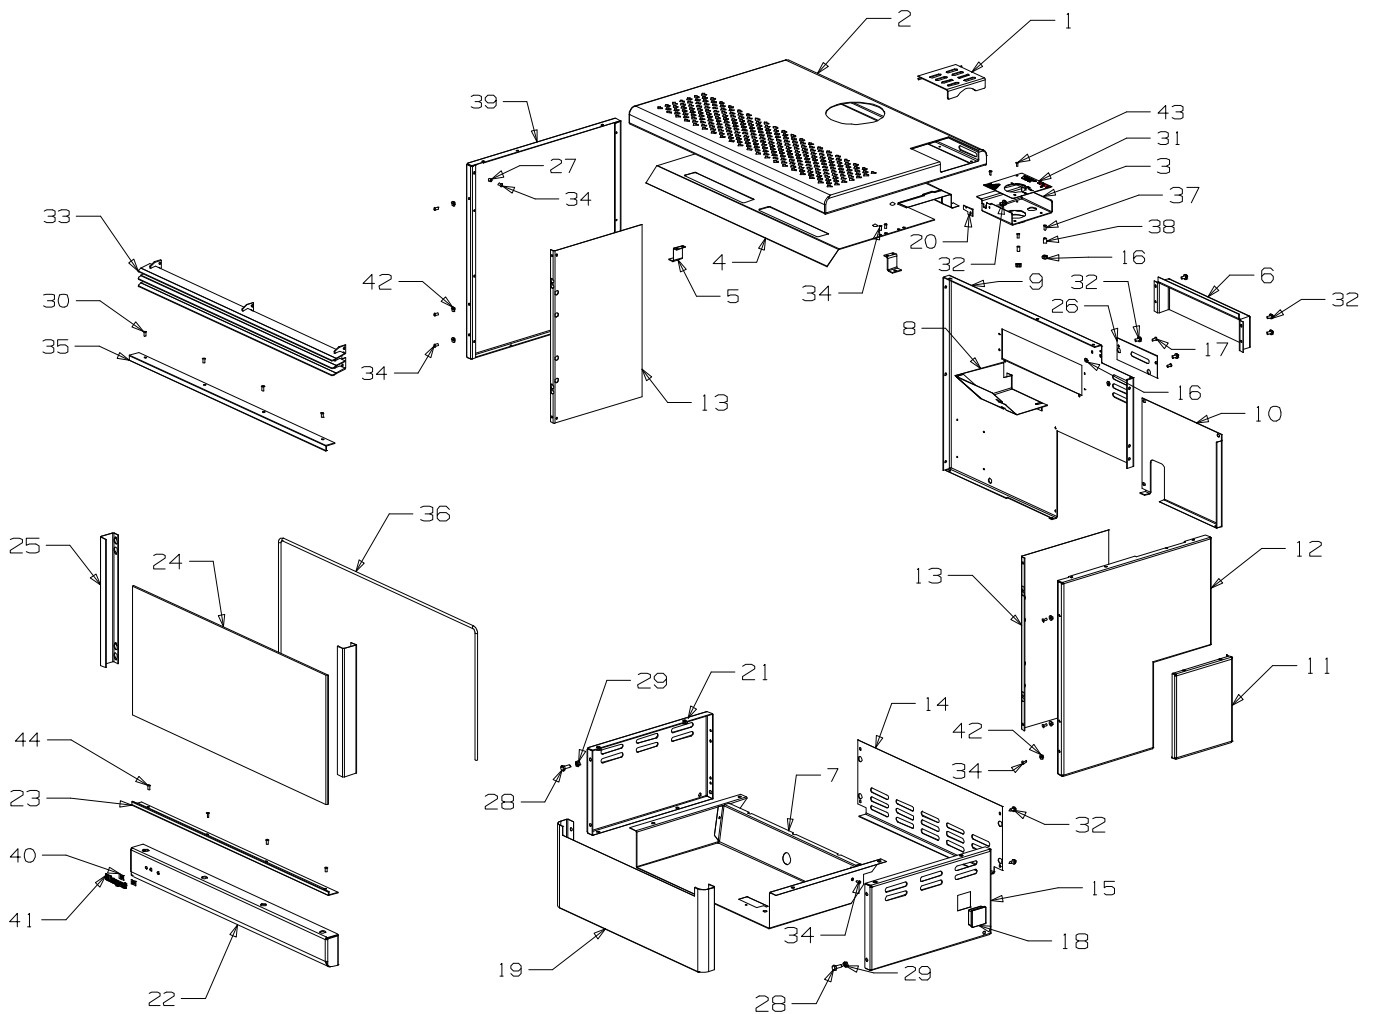

Masport®

PG 3000 Natural Gas/LPG (New Zealand - Standard)

Part Numbers	Natural Gas	Matt Black	988995
		Forest Green	988999
	LPG	Matt Black	988996
		Forest Green	988800

From Serial Number 051860

Item No	Part No	Description	Qty	Item No	Part No	Description	Qty
1	988210	Panel-Lid, Control Valve - Matt Black		16	503622	Nut, M4 Hex Stainless	6
•	988220	Panel-Lid, Control Valve - Forest Green	1	17	503621	Screw, Pan M4 x 8	6
2	988205	Panel-Top - Matt Black	1	18	586155	Plug-Switch Hole	1
•	988215	Panel-Top - Forest Green	1	19	988202	Panel-Pedestal, Front - Matt Black	1
3	988058	Panel-Backing, Control - Black	1	•	988212	Panel-Pedestal, Front - Forest Green	1
4	988060	Heatshield-Top Panel	1	20	988435	Catch-Hinge, Lid	1
5	988082	Bracket-Mounting, Heatshield	2	21	988203	Panel-Pedestal, LH Side - Matt Black	1
6	988147	Cover-Rear, Diverter - Black	1	•	988213	Panel-Pedestal, LH Side - Forest Green	1
•	988148	Cover-Rear, Diverter - Forest Green	1	22	788539	Panel-Front - Matt Black	1
7	988291	Heatshield- Pedestal	1		788540	Panel-Front - Forest Green	1
8	988377	Heatshield, Control Panel	1	23	988528	Trim-Glass Retainer, Bottom	1
9	988209	Panel-Rear - Matt Black	1	24	988001	Glass-G/Fire 5 x 656 x 295	1
	988219	Panel-Rear - Forest Green	1	25	988550	Plate-Trim, Glass - Black	2
10	988280	Panel-Rear Access, LH - Matt Black - Natural Gas	1	•	988551	Plate-Trim, Glass - Forest Green	2
•	988281	Panel-Rear Access, LH - Forest Green - Natural Gas	1	26	788479	Panel-Access, Piezo - Matt Black	1
•	988295	Panel-Rear Access, RH - Matt Black - L.P.G.	1	•	788481	Panel-Access, Piezo - Forest Green	1
•	988297	Panel-Rear Access, RH - Forest Green - L.P.G.	1	27	986148	Spacer-Grille	6
11	988267	Panel-Access, Control - Matt Black	1	28	501959	Screw, Set M6 x 12	8
•	988269	Panel-Access, Control - Forest Green	1	29	501682	Nut, M6	8
12	788532	Panel-Side, RH - Matt Black	1	30	503009	Screw, S/T 8 x 0.3	6
•	788537	Panel-Side, RH - Forest Green	1	31	588422	Plate-Control Panel	1
		• Incl. Item No's. 13, 27, 34, 42		32	503630	Screw, S/T 10 x .04	30
13	988529	Heatshield-Side	2	33	788531	Grille-3 Louvre	1
14	988204	Panel-Pedestal Back - Matt Black	1	34	586167	Rivet, 4.0 Dia x 4.8	14
•	988214	Panel-Pedestal Back - Forest Green	1	35	988527	Trim-Glass Retainer, Top	1
15	988201	Panel-Pedestal, RH Side - Matt Black	1	36	600858	Tape-Glass, Flat 3 x 10	1
•	988211	Panel-Pedestal, RH Side - Forest Green	1	37	503661	Screw, Pan M4 x 20	2
				38	988388	Spacer-Control Panel	2
				39	788533	Panel-Side, LH - Matt Black	1
				•	788538	Panel-Side, LH - Forest Green	1
				40	503381	Push Fix, Spire	2
				41	584581	Badge - Gold	1
				42	986149	Spacer-Front Panel	2
				43	503429	Rivet-Pop, 3.2 Dia x 4.8	8
				44	503627	Rivet, 4.0 Dia	8