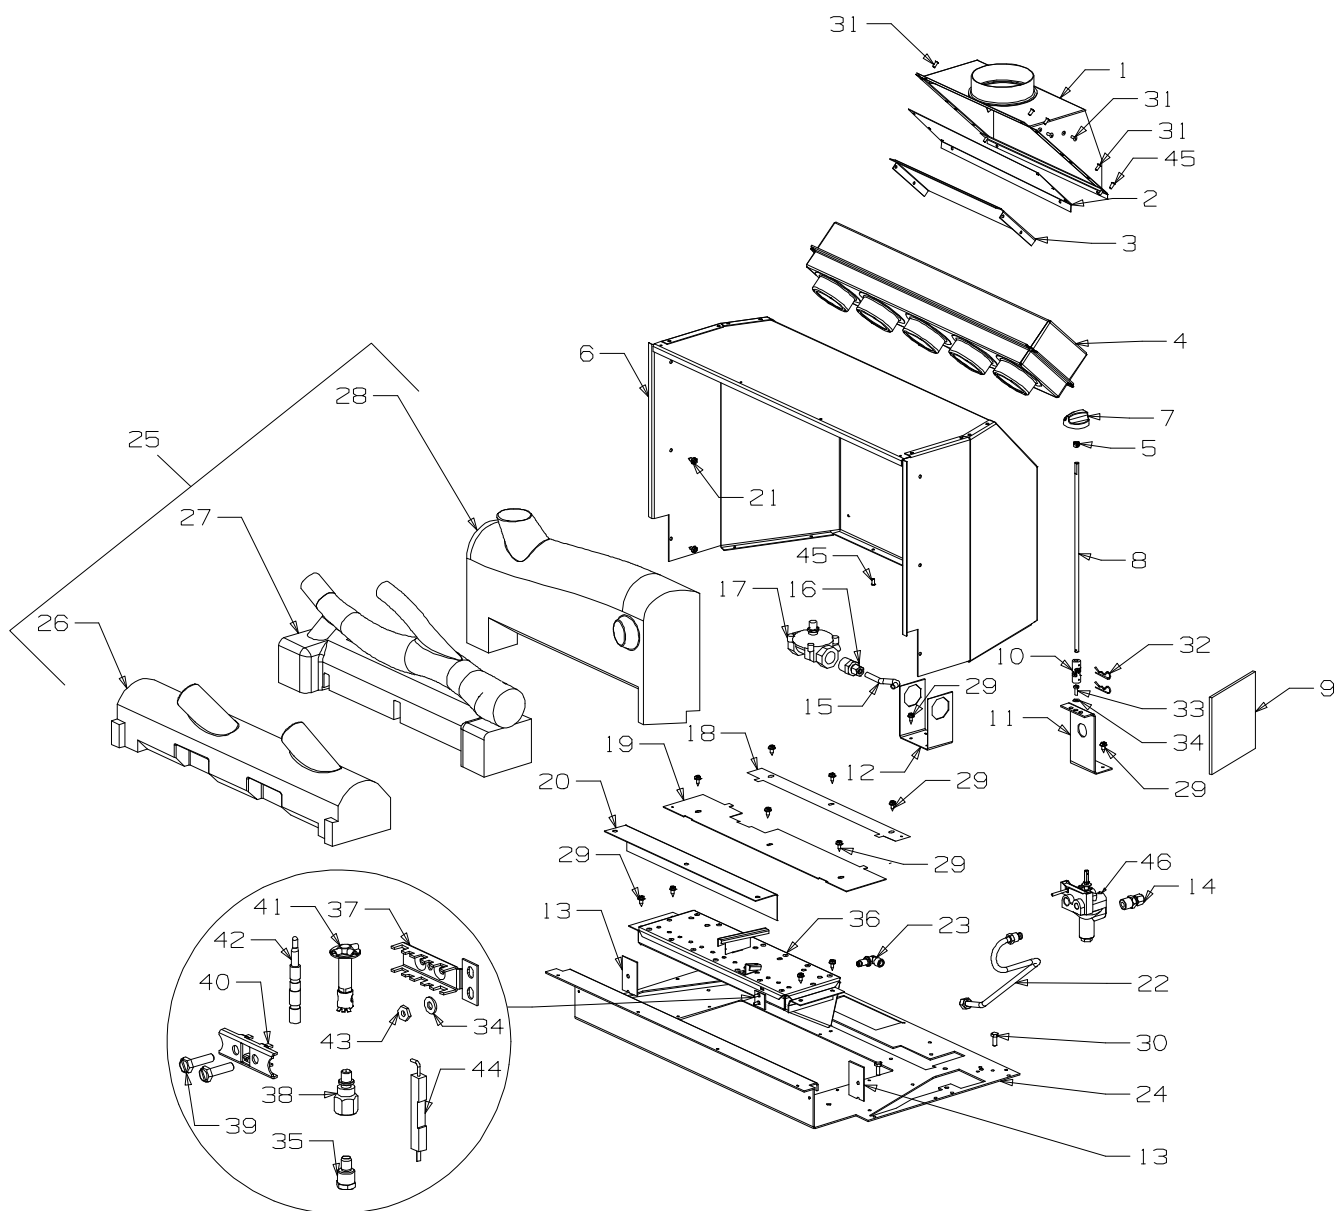

Item No	Part No	Description	Qty	Item No	Part No	Description	Qty
1	988045	Flue Terminal Assy	1	25	988029	Log Assy-Ceramic	1
2	988536	Panel-Bottom, Diverter	1	26	988343	• Log-Ceramic, Front	1
3	988521	Panel-Deflector, Flue Terminal	1	27	988373	• Log-Ceramic, Middle	1
4	988526	Heat Exchanger Assy	1	28	988056	• Log-Ceramic, Rear	1
5	588399	Bush-Plastic	1	29	503630	Screw, S/T 10 x 0.4	30
6	988515	Firebox Assy	1	30	501959	Screw, Set M6 x 12	10
7	588170	Knob-Control Valve	1	31	503583	Rivet-4.0 Dia	22
8	588332	Rod-Control Valve	1	32	503652	Clip, Hairpin Dia 1.4mm	2
9	588081	Board-Insulating, Ceramic	1	33	502203	Screw, Pan M4 x 12	1
10	588322	Universal-Control Valve	1	34	503593	Washer, Flat 4mm	3
11	988064	Bracket-Mounting, Control Valve	1	35	588252	Nut-Olive, M10 x 1	1
12	988065	Bracket-Mounting, Regulator - Natural Gas	1	36	988240	Burner Assy-Gas - Natural Gas	1
13	988557	Plate-Stop, Spillage - Black	2	•	988241	Burner Assy-Gas - L.P.G.	1
14	588354	Connector-Complete 8 x 3/8" - Natural Gas	1		588292	Pilot Assembly - Natural Gas	1
15	988355	Tube-Connecting, 5/16" - Natural Gas	1		588293	Pilot Assembly - L.P.G.	1
16	588077	Connector-Complete 8 x 1/2" - Natural Gas	1	37	588255	• Bracket-Mounting, Pilot	1
17	588051	Regulator - Natural Gas	1	38	588382	• Jet-Pilot, 0.48 Combined - Natural Gas	1
18	988069	Plate-Metering, Rear - Natural Gas	1	•	588168	• Jet-Pilot, 0.30 Combined - L.P.G.	1
19	988039	Plate-Metering, Front - Natural Gas	1	39	503265	• Screw, Set-Pilot Bracket	2
20	988347	Deflector-Draught, Pilot Light	1	40	588256	• Bracket-Support, Pilot	1
21	503259	Screw, S/T 10 x 0.5	20	41	588174	• Pilot Head-3 way	1
22	588344	Tube-Main Injector	1	42	588259	Thermocouple-750, M9 x 1	1
23	588173	Injector-Main, 0.95 - Natural Gas	1	43	503622	Nut, Hex M4	6
•	588175	Injector-Main, 1.50 - L.P.G	1	44	588166	Electrode-Peizo, Spade Terminal	1
24	988495	Base Plate	1	•	588385	Electrode-Peizo, Round Terminal	1
				45	586167	Rivet-Pop 4.0 Dia x 4.8	14
				46	588260	Valve-Control, Gas 600mm	1