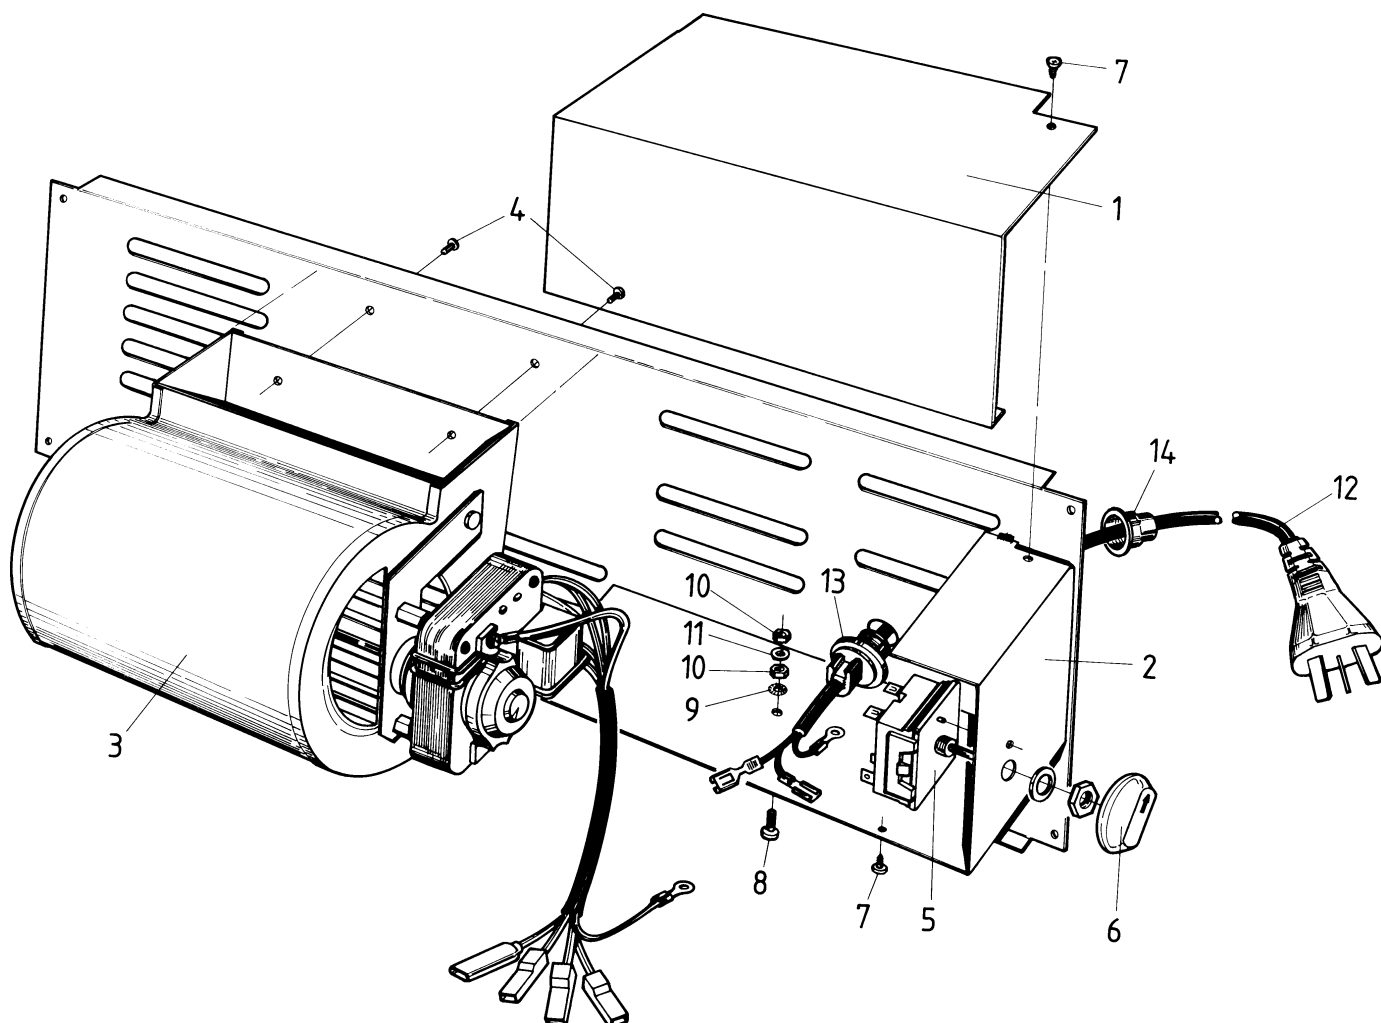

Item No	Part No	Description	Qty	Item No	Part No	Description	Qty
1	988045	Flue Terminal Assy	1	25	988029	Log Assy-Ceramic	1
2	988536	Panel-Bottom, Diverter	1	26	988343	• Log-Ceramic, Front	1
3	988521	Panel-Deflector, Flue Terminal	1	27	988373	• Log-Ceramic, Middle	1
4	988526	Heat Exchanger Assy	1	28	988056	• Log-Ceramic, Rear	1
5	588399	Bush-Plastic	1	29	503630	Screw, S/T 10 x 0.4	30
6	988515	Firebox Assy	1	30	501959	Screw, Set M6 x 12	10
7	588170	Knob-Control Valve	1	31	503583	Rivet-4.0 Dia	22
8	588332	Rod-Control Valve	1	32	503652	Clip, Hairpin Dia 1.4mm	2
9	588081	Board-Insulating, Ceramic	1	33	502203	Screw, Pan M4 x 12	1
10	588322	Universal-Control Valve	1	34	503593	Washer, Flat 4mm	3
11	988064	Bracket-Mounting, Control Valve	1	35	588252	Nut-Olive, M10 x 1	1
12	988065	Bracket-Mounting, Regulator - Natural Gas	1	36	988240	Burner Assy-Gas - Natural Gas	1
13	988557	Plate-Stop, Spillage - Black	2	•	988241	Burner Assy-Gas - L.P.G.	1
14	588354	Connector-Complete 8 x 3/8" - Natural Gas	1		588292	Pilot Assembly - Natural Gas	1
15	988355	Tube-Connecting, 5/16" - Natural Gas	1		588293	Pilot Assembly - L.P.G.	1
16	588077	Connector-Complete 8 x 1/2" - Natural Gas	1	37	588255	• Bracket-Mounting, Pilot	1
17	588051	Regulator - Natural Gas	1	38	588382	• Jet-Pilot, 0.48 Combined - Natural Gas	1
18	988069	Plate-Metering, Rear - Natural Gas	1	•	588168	• Jet-Pilot, 0.30 Combined - L.P.G.	1
19	988039	Plate-Metering, Front - Natural Gas	1	39	503265	• Screw, Set-Pilot Bracket	2
20	988347	Deflector-Draught, Pilot Light	1	40	588256	• Bracket-Support, Pilot	1
21	503259	Screw, S/T 10 x 0.5	20	41	588174	• Pilot Head-3 way	1
22	588344	Tube-Main Injector	1	42	588259	Thermocouple-750, M9 x 1	1
23	588173	Injector-Main, 0.95 - Natural Gas	1	43	503622	Nut, Hex M4	6
•	588175	Injector-Main, 1.50 - L.P.G	1	44	588166	Electrode-Peizo, Spade Terminal	1
24	988495	Base Plate	1	•	588385	Electrode-Peizo, Round Terminal	1
				45	586167	Rivet-Pop 4.0 Dia x 4.8	14
				46	588260	Valve-Control, Gas 600mm	1