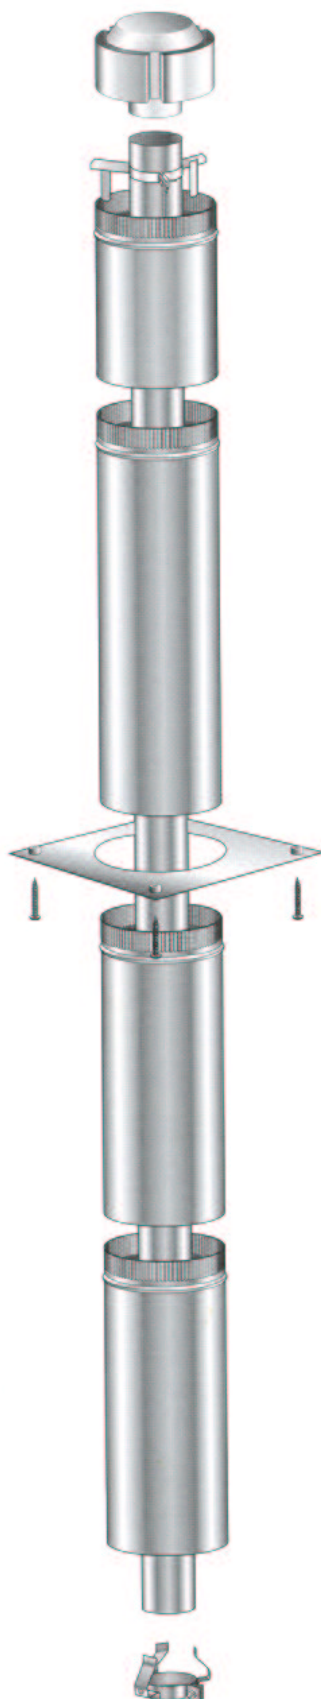

Freestanding B Vent Gas Flue Kit - Black

Flue Kit Part Number: 588656