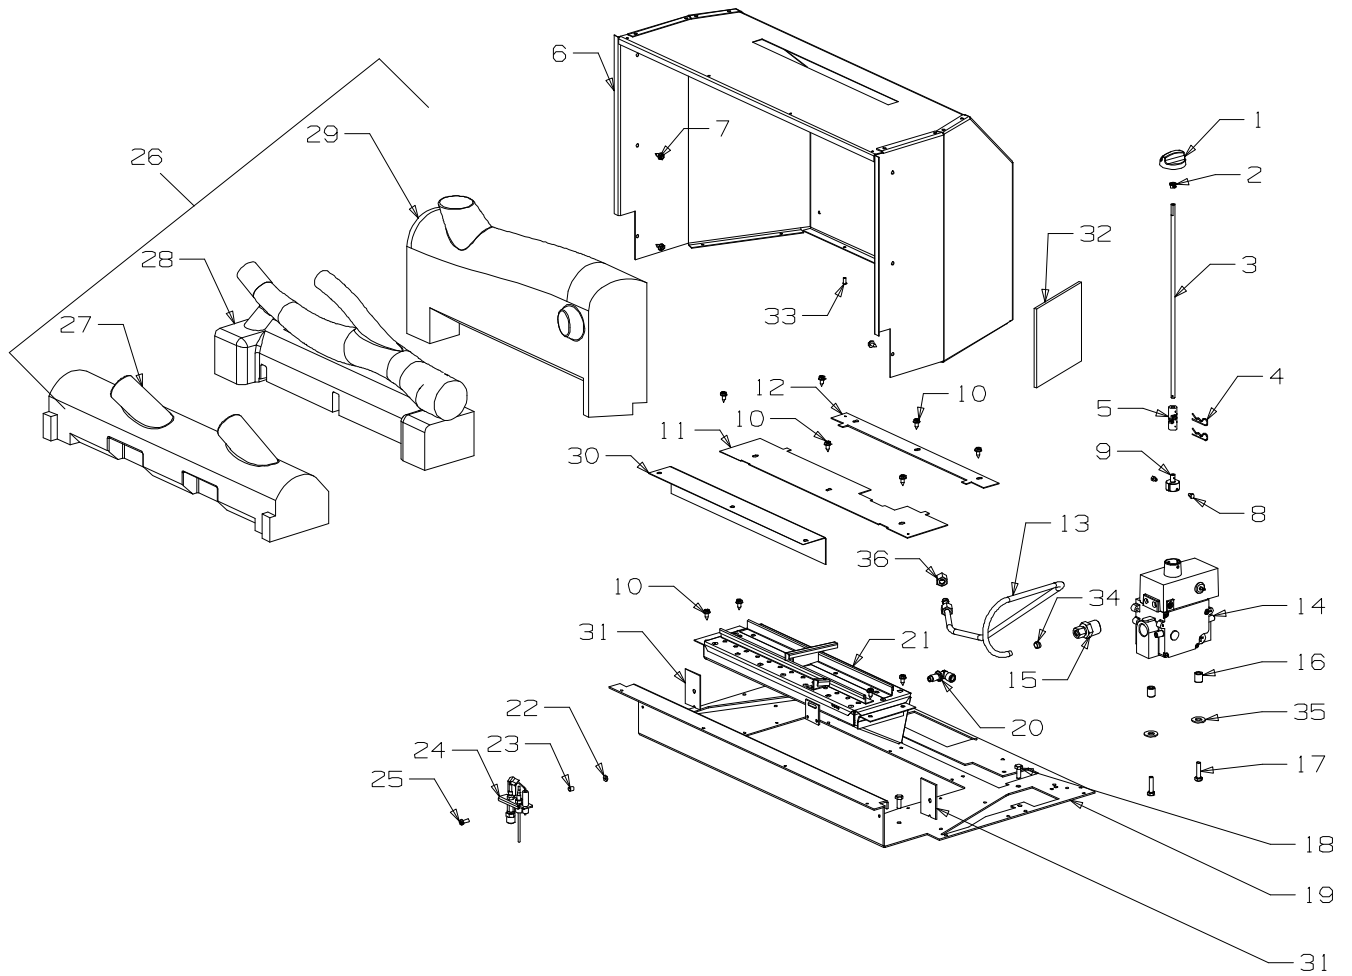

Masport®

PG 3000
Natural Gas
(New Zealand - Flueless)

Part Numbers	Natural Gas	Matt Black	988997
		Forest Green	988801

From Serial Number 051860

Item No	Part No	Description	Qty	Item No	Part No	Description	Qty
1	988210	Panel-Lid, Control Valve - Matt Black		17	503621	Screw, Pan M4 x 8	6
	988230	Panel-Lid, Control Valve - Forest Green	1	18	586155	Plug-Switch Hole	1
2	988300	Panel-Top - Matt Black	1	19	988202	Panel-Pedestal, Front - Matt Black	1
	988304	Panel-Top - Forest Green	1		988212	Panel-Pedestal, Front - Forest Green	1
3	988058	Panel-Backing, Control - Black	1	20	988435	Catch-Hinge, Lid	1
4	988305	Heatshield-Top Panel	1	21	988203	Panel-Pedestal, LH Side - Matt Black	1
5	988082	Bracket-Mounting, Heatshield	2		988213	Panel-Pedestal, LH Side - Forest Green	1
6	988313	Bracket-Mounting, Thermostat	1	22	788539	Panel-Front - Matt Black	1
7	988291	Heatshield- Pedestal	1		788540	Panel-Front - Forest Green	1
8	988384	Heatshield, Control Panel	1	23	988528	Trim-Glass Retainer, Bottom	1
9	988327	Panel-Rear - Matt Black	1	24	988001	Glass-G/Fire 5 x 656 x 295	1
	988325	Panel-Rear - Forest Green	1	25	988550	Panel-Trim, Glass - Black	2
10	988297	Panel-Rear Access - Matt Black	1		988551	Panel-Trim, Glass - Forest Green	2
	988295	Panel-Rear Access - Forest Green	1	26	503661	Screw, Pan M4 x 20	2
11	988267	Panel-Access, Control - Matt Black	1	27	986148	Spacer-Grille	6
	988269	Panel-Access, Control - Forest Green	1	28	501959	Screw, Set M6 x 12	8
12	788532	Panel-Side, RH - Matt Black	1	29	501682	Nut, M6	8
		• Incl. Item No's. 13, 27, 34, 42		30	503009	Screw, S/T 8 x 0.3	6
	788537	Panel-Side, RH - Forest Green	1	31	588438	Plate-Control Panel	1
		• Incl. Item No's. 13, 27, 34, 42		32	503630	Screw, S/T 10 x .04	30
13	988529	Heatshield-Side	2	33	788531	Grille-3 Louvre	1
14	988204	Panel-Pedestal Back - Matt Black	1	34	586167	Rivet, 4.0 Dia x 4.8	14
	988214	Panel-Pedestal Back - Forest Green	1	35	988527	Trim-Glass Retainer, Top	1
15	988201	Panel-Pedestal, RH Side - Matt Black	1	36	600858	Tape-Glass, Flat 3 x 10	1
	988211	Panel-Pedestal, RH Side - Forest Green	1	37	588383	Igniter-Piezo	1
16	503622	Nut, M4 Hex Stainless	6	38	988388	Spacer-Control Panel	2
				39	788533	Panel-Side, LH - Matt Black	1
					788538	Panel-Side, LH - Forest Green	1
				40	503381	Push Fix, Spire	2
				41	584581	Badge - Gold	1
				42	986149	Spacer-Front Panel	2
				43	503429	Rivet-Pop, 3.2 Dia x 4.8	8
				44	503627	Rivet, 4.0 Dia	8