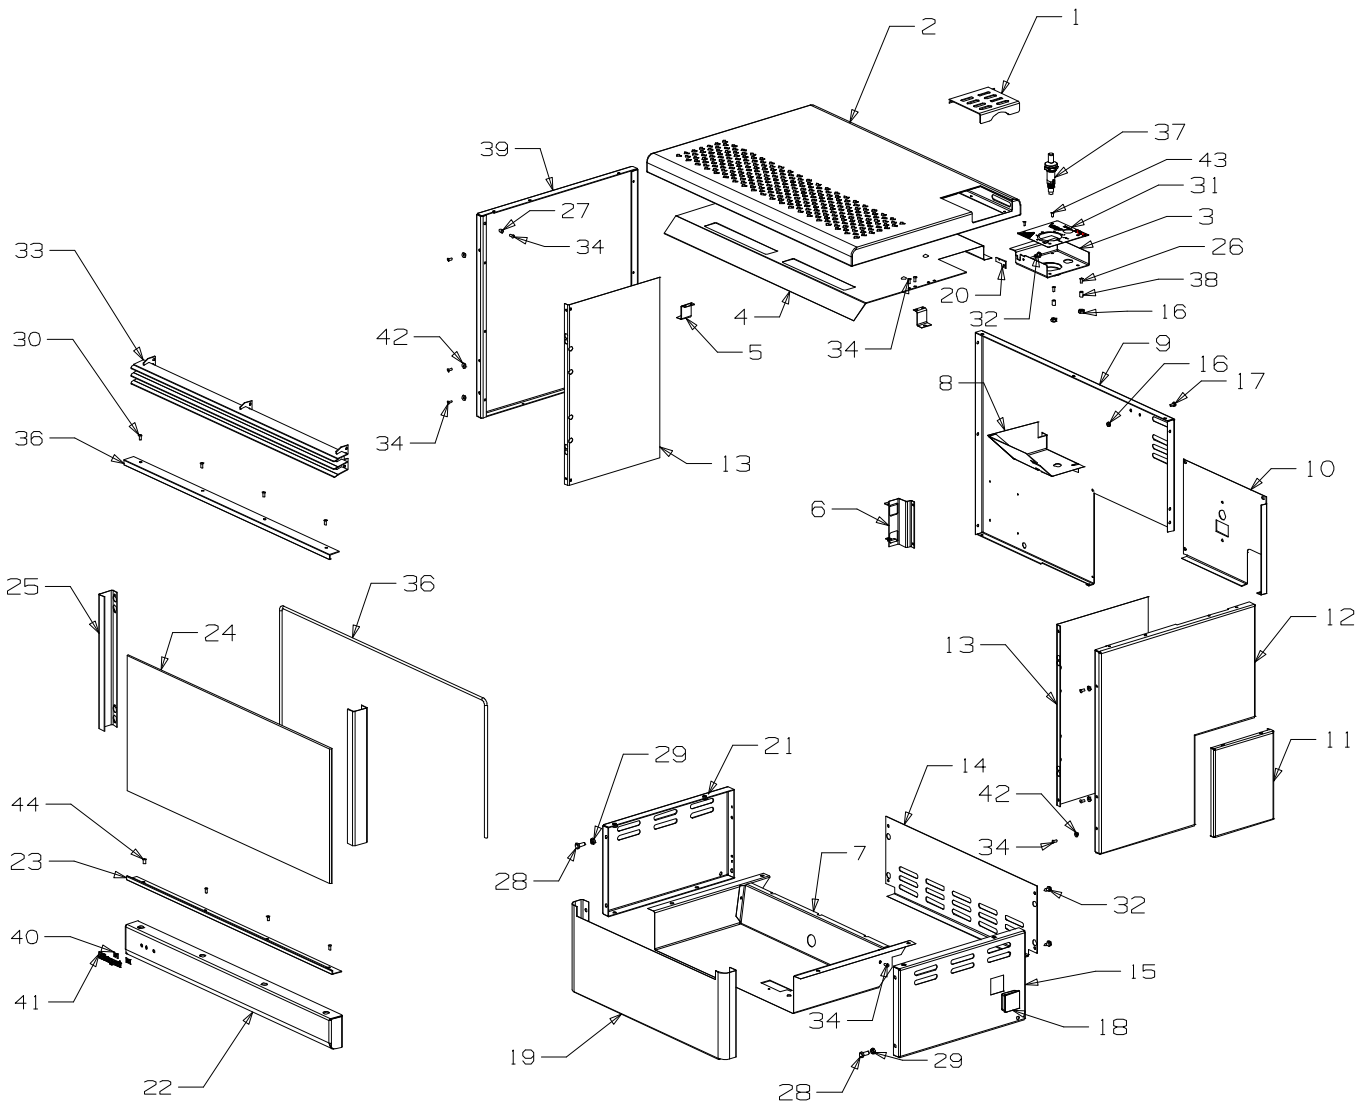

Masport®

PG 3000
Natural Gas
(New Zealand - Flueless)

Part Numbers	Natural Gas	Matt Black	988997
		Forest Green	988801

From Serial Number 051860

Item No	Part No	Description	Qty	Item No	Part No	Description	Qty
1	988210	Panel-Lid, Control Valve - Matt Black		17	503621	Screw, Pan M4 x 8	6
	988230	Panel-Lid, Control Valve - Forest Green	1	18	586155	Plug-Switch Hole	1
2	988300	Panel-Top - Matt Black	1	19	988202	Panel-Pedestal, Front - Matt Black	1
	988304	Panel-Top - Forest Green	1		988212	Panel-Pedestal, Front - Forest Green	1
3	988058	Panel-Backing, Control - Black	1	20	988435	Catch-Hinge, Lid	1
4	988305	Heatshield-Top Panel	1	21	988203	Panel-Pedestal, LH Side - Matt Black	1
5	988082	Bracket-Mounting, Heatshield	2		988213	Panel-Pedestal, LH Side - Forest Green	1
6	988313	Bracket-Mounting, Thermostat	1	22	788539	Panel-Front - Matt Black	1
7	988291	Heatshield- Pedestal	1		788540	Panel-Front - Forest Green	1
8	988384	Heatshield, Control Panel	1	23	988528	Trim-Glass Retainer, Bottom	1
9	988327	Panel-Rear - Matt Black	1	24	988001	Glass-G/Fire 5 x 656 x 295	1
	988325	Panel-Rear - Forest Green	1	25	988550	Panel-Trim, Glass - Black	2
10	988297	Panel-Rear Access - Matt Black	1		988551	Panel-Trim, Glass - Forest Green	2
	988295	Panel-Rear Access - Forest Green	1	26	503661	Screw, Pan M4 x 20	2
11	988267	Panel-Access, Control - Matt Black	1	27	986148	Spacer-Grille	6
	988269	Panel-Access, Control - Forest Green	1	28	501959	Screw, Set M6 x 12	8
12	788532	Panel-Side, RH - Matt Black	1	29	501682	Nut, M6	8
		• Incl. Item No's. 13, 27, 34, 42		30	503009	Screw, S/T 8 x 0.3	6
	788537	Panel-Side, RH - Forest Green	1	31	588438	Plate-Control Panel	1
		• Incl. Item No's. 13, 27, 34, 42		32	503630	Screw, S/T 10 x .04	30
13	988529	Heatshield-Side	2	33	788531	Grille-3 Louvre	1
14	988204	Panel-Pedestal Back - Matt Black	1	34	586167	Rivet, 4.0 Dia x 4.8	14
	988214	Panel-Pedestal Back - Forest Green	1	35	988527	Trim-Glass Retainer, Top	1
15	988201	Panel-Pedestal, RH Side - Matt Black	1	36	600858	Tape-Glass, Flat 3 x 10	1
	988211	Panel-Pedestal, RH Side - Forest Green	1	37	588383	Igniter-Piezo	1
16	503622	Nut, M4 Hex Stainless	6	38	988388	Spacer-Control Panel	2
				39	788533	Panel-Side, LH - Matt Black	1
					788538	Panel-Side, LH - Forest Green	1
				40	503381	Push Fix, Spire	2
				41	584581	Badge - Gold	1
				42	986149	Spacer-Front Panel	2
				43	503429	Rivet-Pop, 3.2 Dia x 4.8	8
				44	503627	Rivet, 4.0 Dia	8