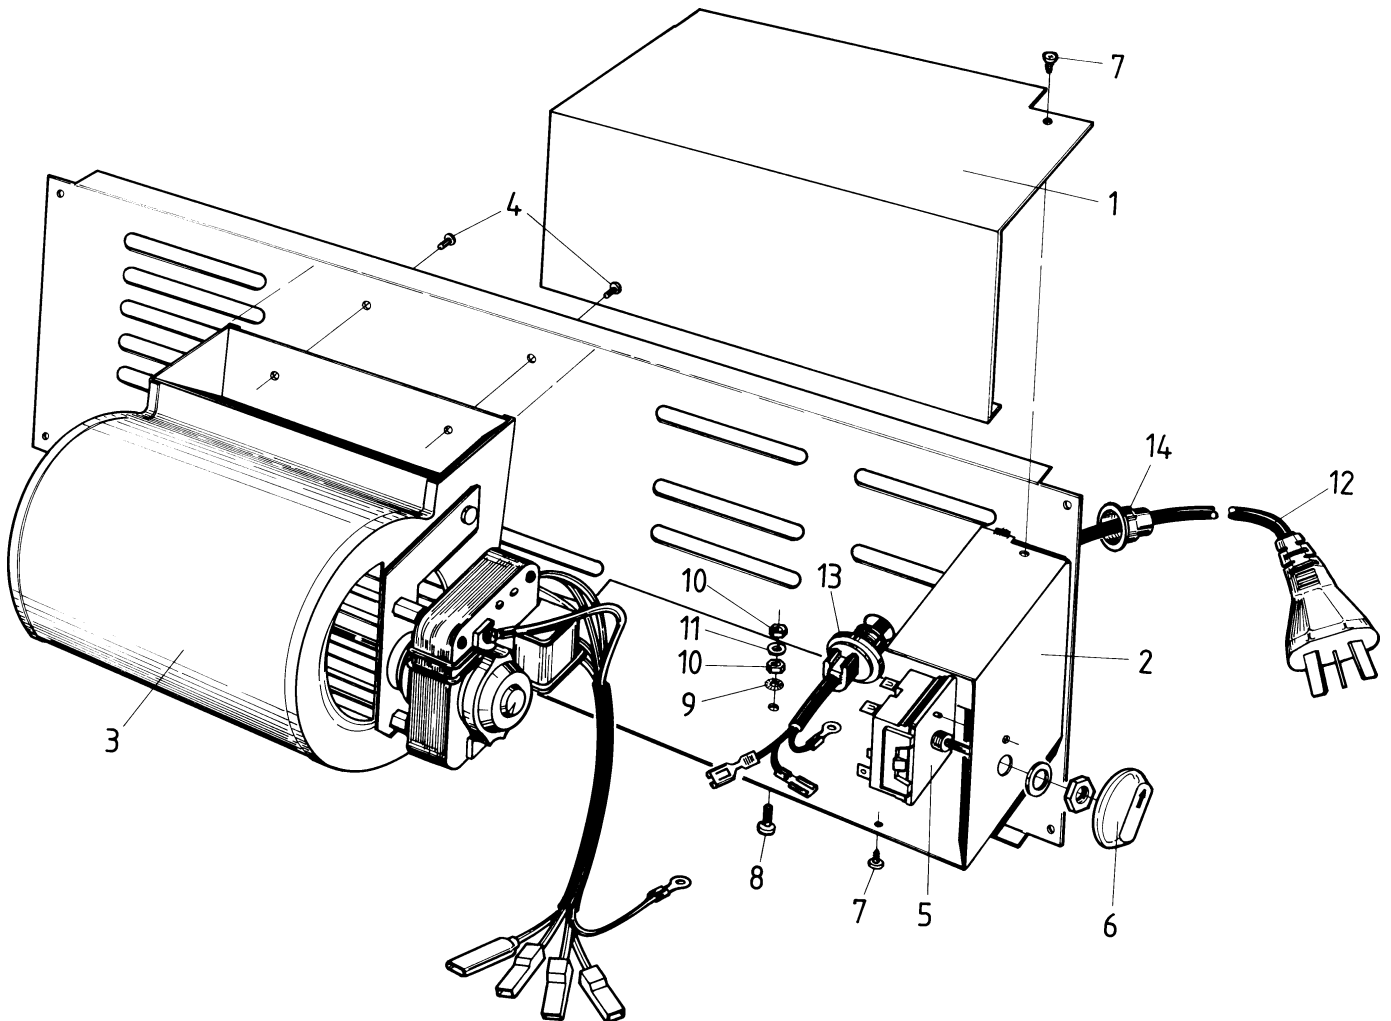

Item No	Part No	Description	Qty	Item No	Part No	Description	Qty
1	986187	Cover-Fan Motor	1	10	501856	Nut, M5	2
2	986192	Panel Assy Fan (Matt Black)	1	11	503106	Washer, Flat M5	2
•	988150	Panel Assy Fan (Forest Green)	1	12	588068	Loom	1
3	586174	Fan-3 Speed	1	13	502068	Clamp-Cable	1
4	501767	Rivet-Pop 3.2 Dia x 3.2	3	14	577089	Nut-Cable	1
5	585624	Switch-4 Position	1			NOT ILLUSTRATED	
6	585625	Knob-Fan Switch	1				
7	501110	Screw, S/T 1/4" x 6	3				
8	501857	Screw, Pan M5 x 10	1	986364		Fan Assy - Matt Black	1
9	503371	Washer, Fan Disc	1	988095		Fan Assy - Forest Green	1