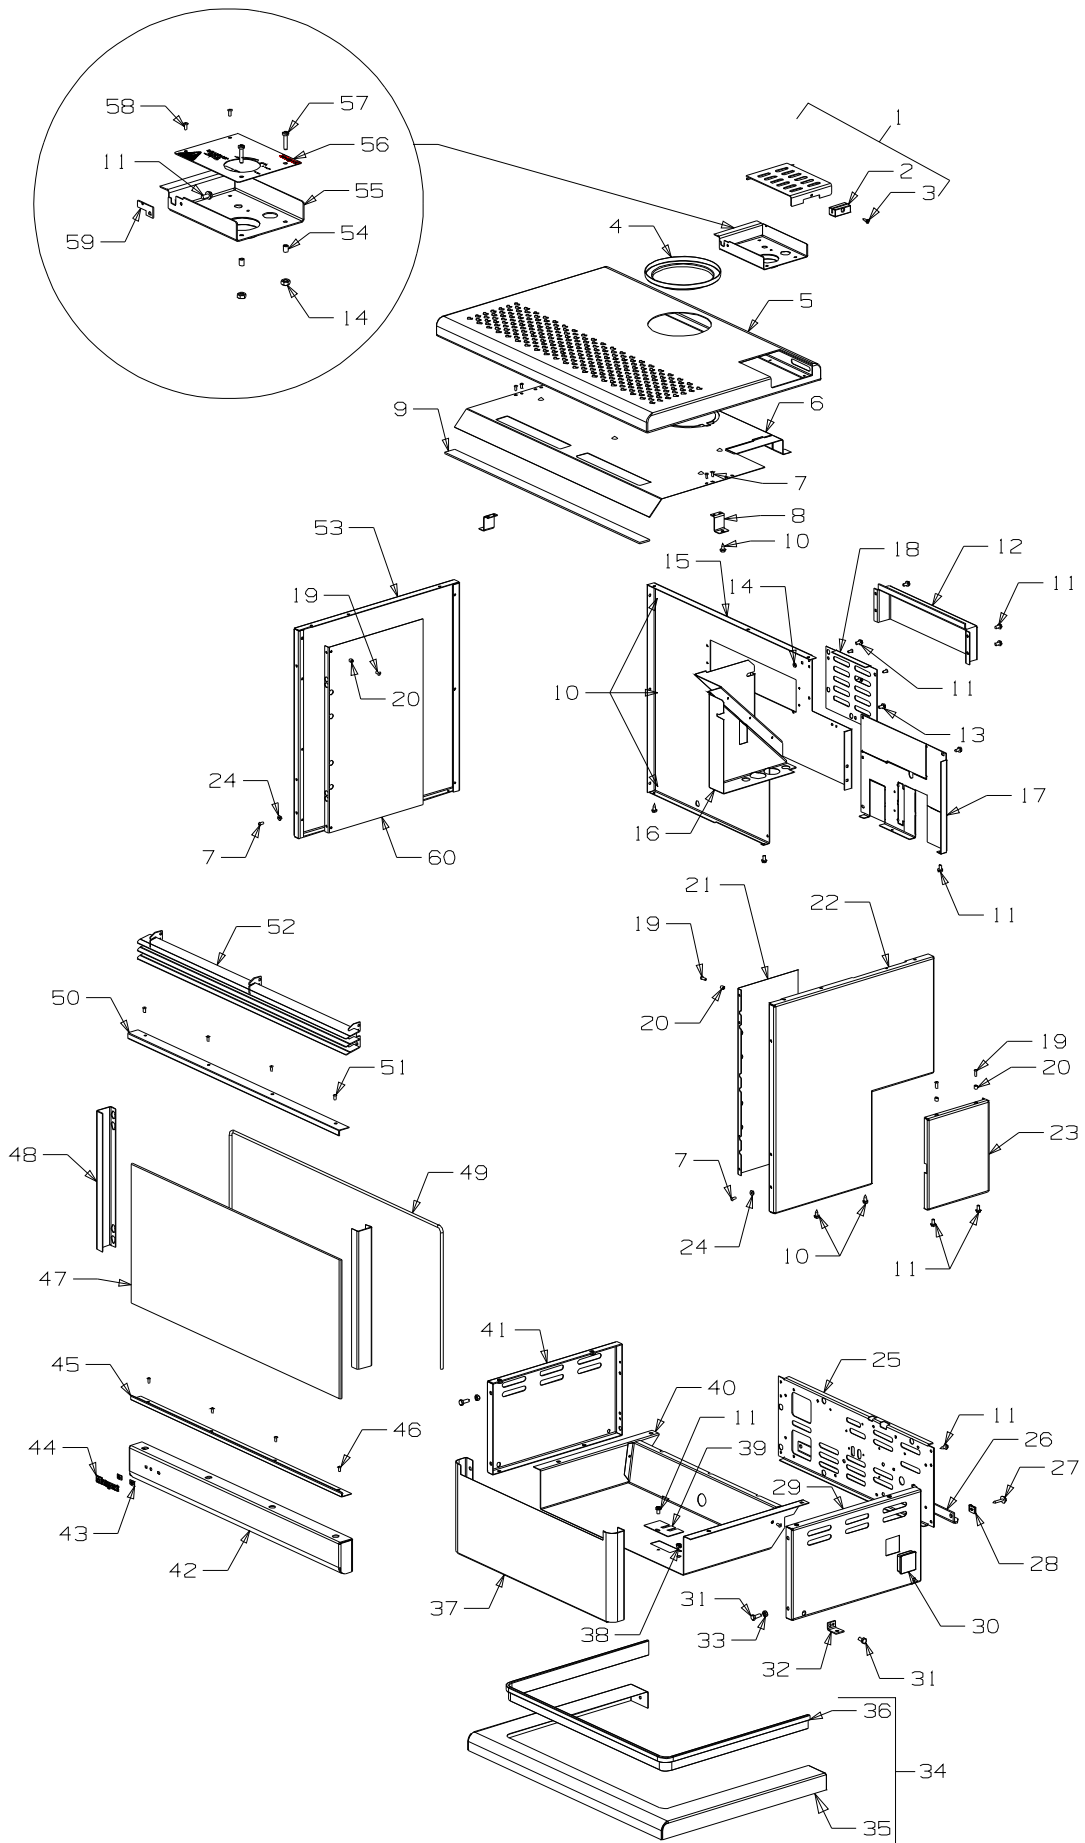

Masport®

FREESTANDING GAS FIRES

ODESSA

Natural Gas/LPG

(New Zealand - STD - Flued)

Part Numbers	Natural Gas	Black	988898
	LPG	Black	988899

From Serial Number 4008260

Item No	Part No	Description	Qty	Item No	Part No	Description	Qty
1	791078	Panel-Lid, Control - Black	1	32	986413	Bracket-Seismic Restraint	2
2	588233	• Knob-Cover, Control Valve	1	33	501682	Nut, M6	6
3	503004	• Screw, CSK No. 8 x 5/8"	1	34	991077	Foot Assy - Black	1
4	791105	Collar-Flue - Black	1	35	791077	• Panel-Foot - Black	1
5	791090	Panel-Top - Black	1	36	986218	• Trim - Gold	1
6	991023	Heatshield-Top Panel	1	37	791083	Panel-Pedestal, Front - Black	1
7	586167	Rivet, 4.0 Dia x 4.8	16	38	588399	Bush-Plastic	2
8	988082	Bracket-Mounting, Heatshield	2	39	988562	Plate-Cover, Heatshield	1
9	700714	Tape - 3 x 25 x 610	1	40	988291	Heatshield- Pedestal	1
10	503259	Screw, S/T 10 x .5	20	41	791084	Panel-Pedestal, LH Side - Black	1
11	503630	Screw, S/T 10 x .4	30	42	791110	Panel-Front - Black	1
12	791093	Cover-Rear, Diverter - Black	1	43	503381	Clip-Starlock, 4 Dia	2
13	503621	Screw, Pan M4 x 8	6	44	584581	Badge - Gold	1
14	503622	Nut, M4 Hex Stainless	6	45	788528	Trim-Glass Retainer, Bottom - Black	1
15	791088	Panel-Rear - Black	1	46	503627	Rivet, 4.0 Dia	22
16	791024	Heatshield Assy-Control	1	47	988001	Glass - 5 x 655 x 295	1
17	791091	Panel-Rear Access - Black	1	48	791111	Panel-Trim, Glass - Black	2
18	791166	Panel-Access, Piezo - Black	1	49	790229	Tape-Glass, Flat 3 x 10	1
19	501303	Rivet-Pop 4.0 Dia x 7.9	10	50	788527	Trim-Glass Retainer, Top	1
20	986148	Spacer-Grille	4	51	503704	Screw, S/T 8 x 0.5	4
21	988529	Heatshield-Side	2	52	791153	Grille-3 Louvre - Black	1
22	791108	Panel-Side, RH - Black	1	53	791109	Panel-Side, LH - Black	1
23	791080	Panel-Access, Control - Black	1	54	988388	Spacer-Control Panel	2
24	986149	Spacer-Front Panel	6	55	988430	Panel-Backing, Control - Black	1
25	791150	Panel-Fan Mount - Black	1	56	591156	Plate-Control Panel	1
26	995612	Bracket-Seismic Restraint	1	57	503661	Screw, Pan M4 x 20	2
27	503459	Screw; S/T 12 x 25	6	58	503429	Rivet-Pop, 3.2 Dia x 4.8	11
28	503388	Nut-Spire	2	59	988435	Catch-Hinge, Lid	1
29	791085	Panel-Pedestal, RH Side - Black	1	60	586734	Bushh-Plastic	1
30	586155	Plug-Switch Hole	1				
31	501959	Screw, Set M6 x 12	10				