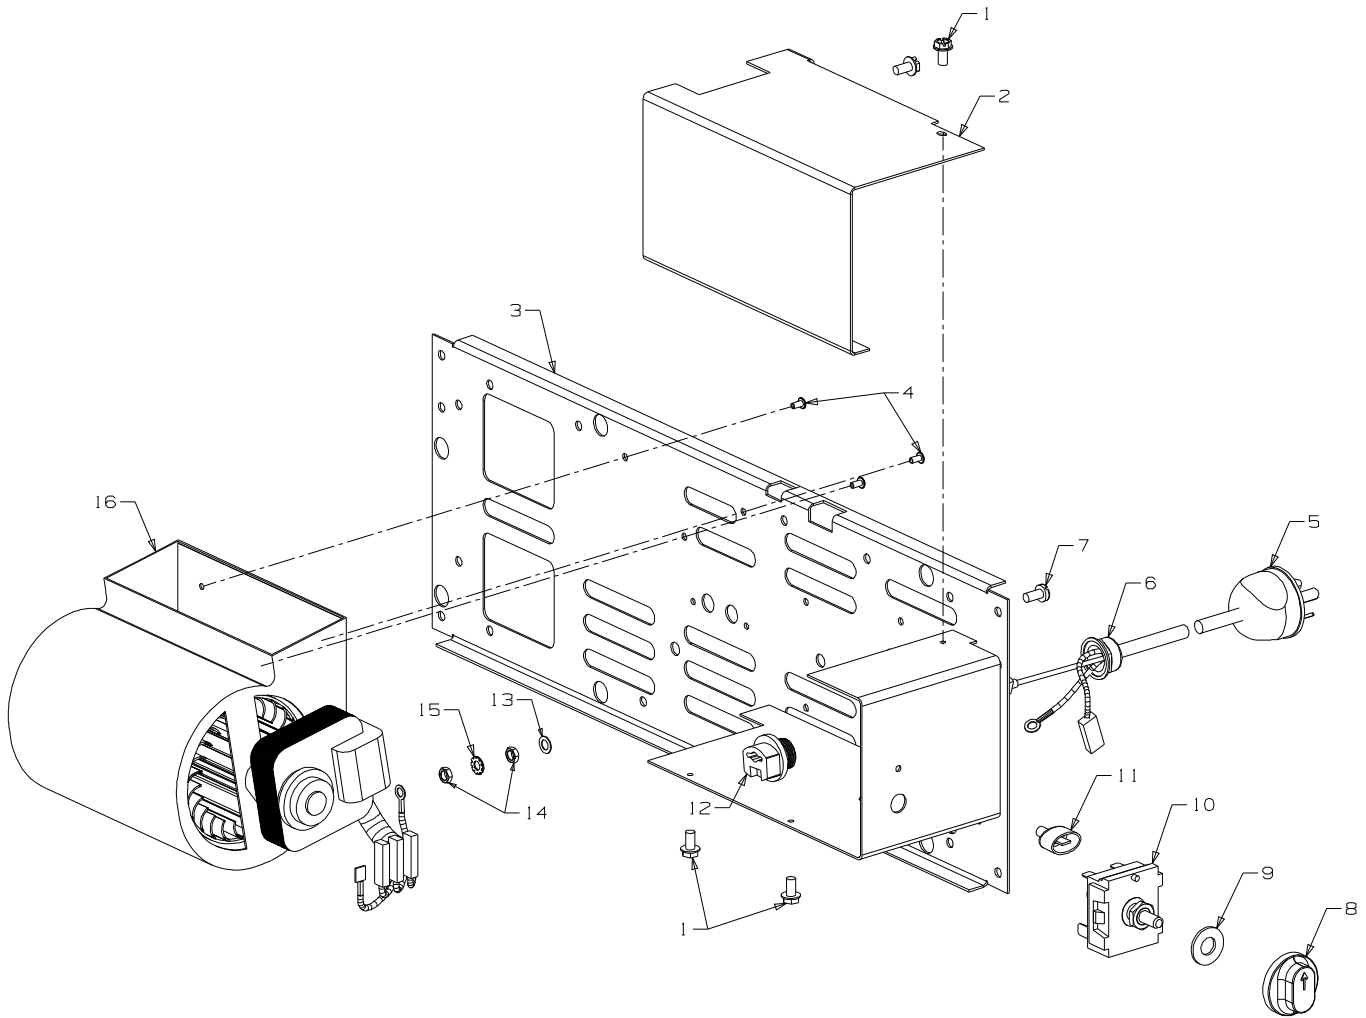

Part No's. 986364 Fan Assembly - Black

Item No	Part No	Description	Qty	Item No	Part No	Description	Qty
1	501110	Screw, S/T 6 x .25	4	9	501704	Washer, Flat 10 x 19 x 1.6	1
2	986187	Cover-Fan Motor	1	10	585624	Switch-4 Position	1
3	986192	Panel Assy-Fan - Black	1	11	588507	Terminal-Utilux, 6.3mm	1
4	501767	Rivet-Pop 3.2 Dia x 3.2	3	12	502068	Clamp-Cable	1
5	588068	Loom	1	13	503106	Washer, Flat M5	2
6	577089	Nut-Cable	1	14	501856	Nut, M5	2
7	501857	Screw, Pan M5 x 10	1	15	503371	Washer-Fan Disc 5 ID x 10 OD	1
8	585625	Knob-Fan Switch	1	16	586174	Fan-3 Speed	1