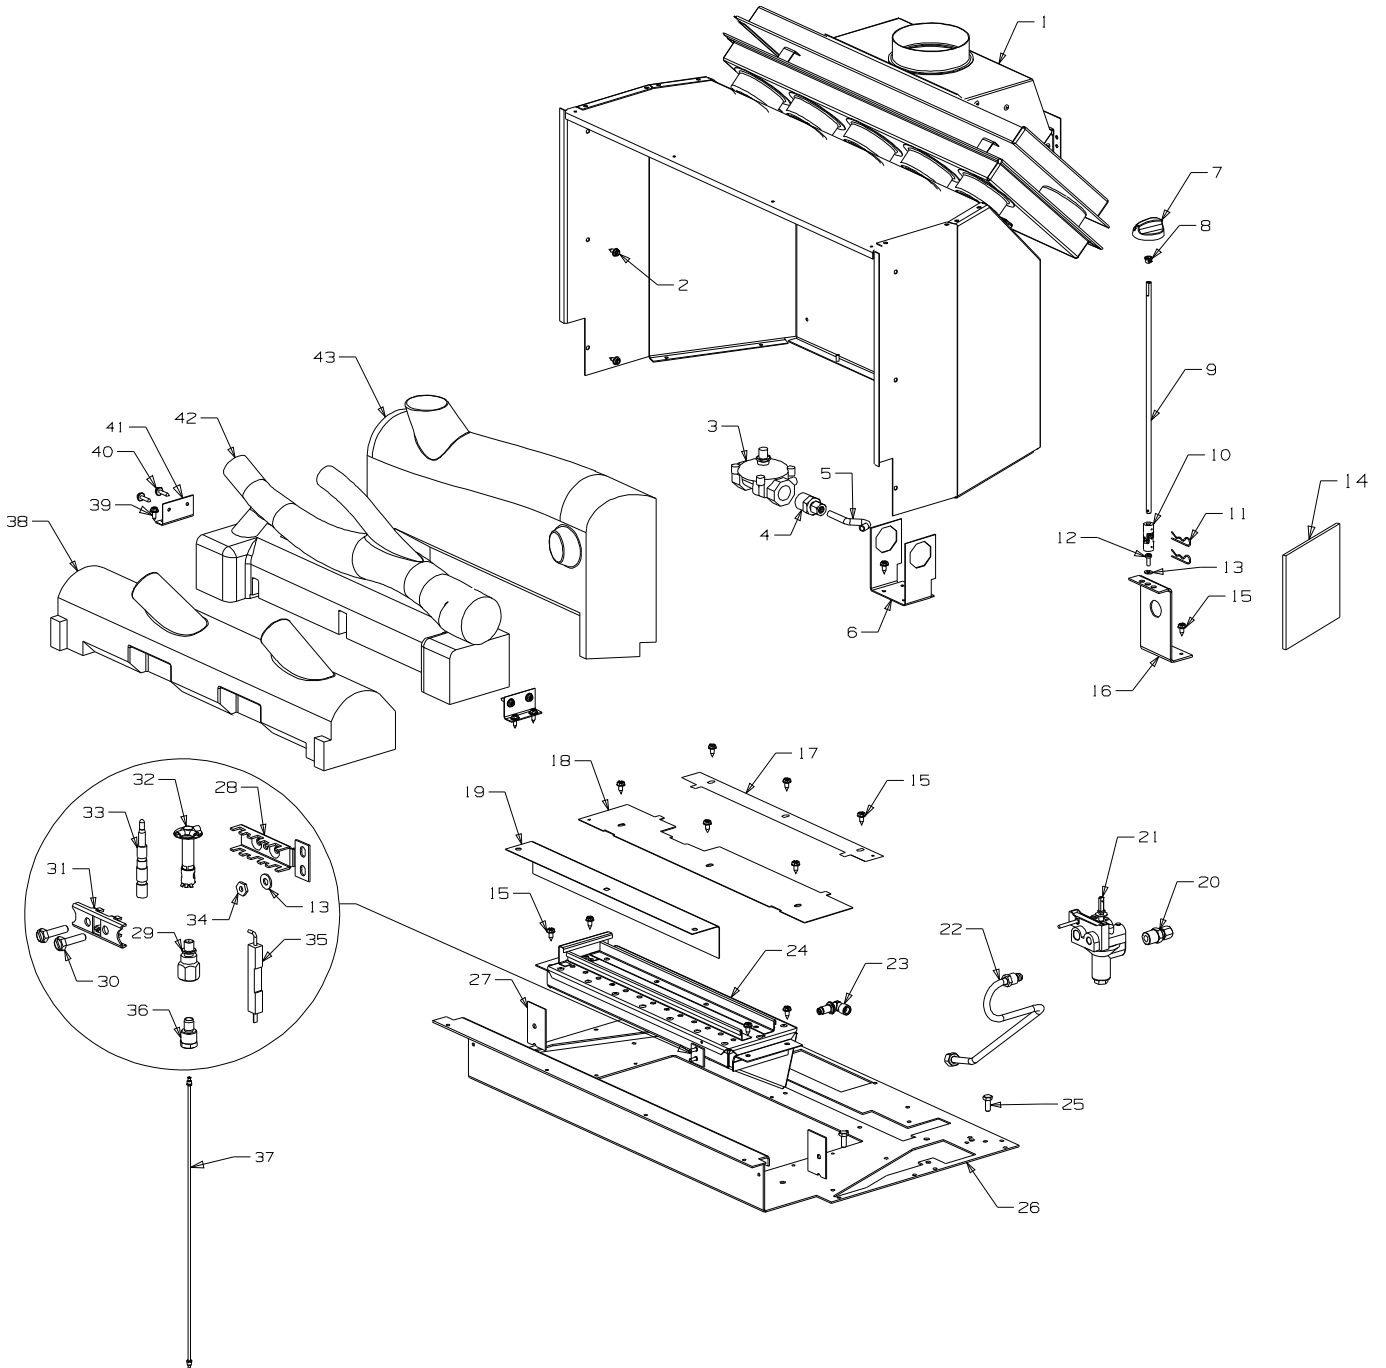

Item	Part No	Description	Qty	Item	Part No	Description	Qty
1	991049	Firebox Assy	1	23	588173	Injector-Main, 0.95	
2	503259	Screw, S/T 10 x 0.5	20			- Natural Gas	1
3	588051	Regulator - Natural Gas	1	•	588175	Injector-Main, 1.50 - L.P.G	1
4	588077	Fitting-Complete		24	788290	Burner Assy-Gas	
		8 x 1/2" - Natural Gas	1			- Natural Gas	1
5	988355	Tube-Connecting, 5/16"		•	788241	Burner Assy-Gas - L.P.G.	1
		- Natural Gas	1	25	501959	Screw, Set M6 x 12	10
6	988065	Bracket-Mounting,		26	988495	Base Plate	1
		Regulator - Natural Gas	1	27	988557	Plate-Stop, Spillage - Black	2
7	588170	Knob-Control Valve	1		588292	Pilot Assembly	
8	588399	Bush-Plastic	2			- Natural Gas	1
9	588332	Rod-Control Valve	1		588293	Pilot Assembly - L.P.G.	1
10	588322	Universal-Control Valve	1	28	588255	• Bracket-Mounting, Pilot	1
11	503652	Clip, Hairpin Dia 1.4mm	2	29	588382	• Jet-Pilot, 0.48 Combined	
12	502203	Screw, Pan M4 x 12	1			- Natural Gas	1
13	503593	Washer, Flat 4 x 9 x 1	3	•	588168	• Jet-Pilot, 0.30 Combined	
14	588081	Board-Insulating, Ceramic	1			- L.P.G.	1
15	503630	Screw, S/T 10 x 0.4	30	30	503625	• Screw, Set-Pilot Bracket	2
16	988064	Bracket-Mounting, Control		31	588256	• Bracket-Support, Pilot	1
		Valve	1	32	588174	• Pilot Head-3 way	1
17	988069	Plate-Metering, Rear		33	588259	Thermocouple-750, M9 x 1	1
		- Natural Gas	1	34	502168	Nut, Hex M4	2
18	988039	Plate-Metering, Front		35	588166	Electrode-Peizo, Spade	
		- Natural Gas	1			Terminal	1
19	988347	Deflector-Draught,		36	588252	Nut-Olive, M10 x 1	1
		Pilot Light	1	37	791268	Tube-Inlet, Pilot 3/16" x 725	1
20	588354	Fitting-Complete		38	988029	Log Assy-Ceramic	1
		8 x 3/8" - Natural Gas	1	39	988343	• Log-Ceramic, Front	1
21	788260	Valve-Control, Gas 600mm	1	40	988373	• Log-Ceramic, Middle	1
22	588344	Tube-Main Injector	1	41	988056	• Log-Ceramic, Rear	1

Bold Text = Assemblies
Bulleted Text = Items included in Assemblies