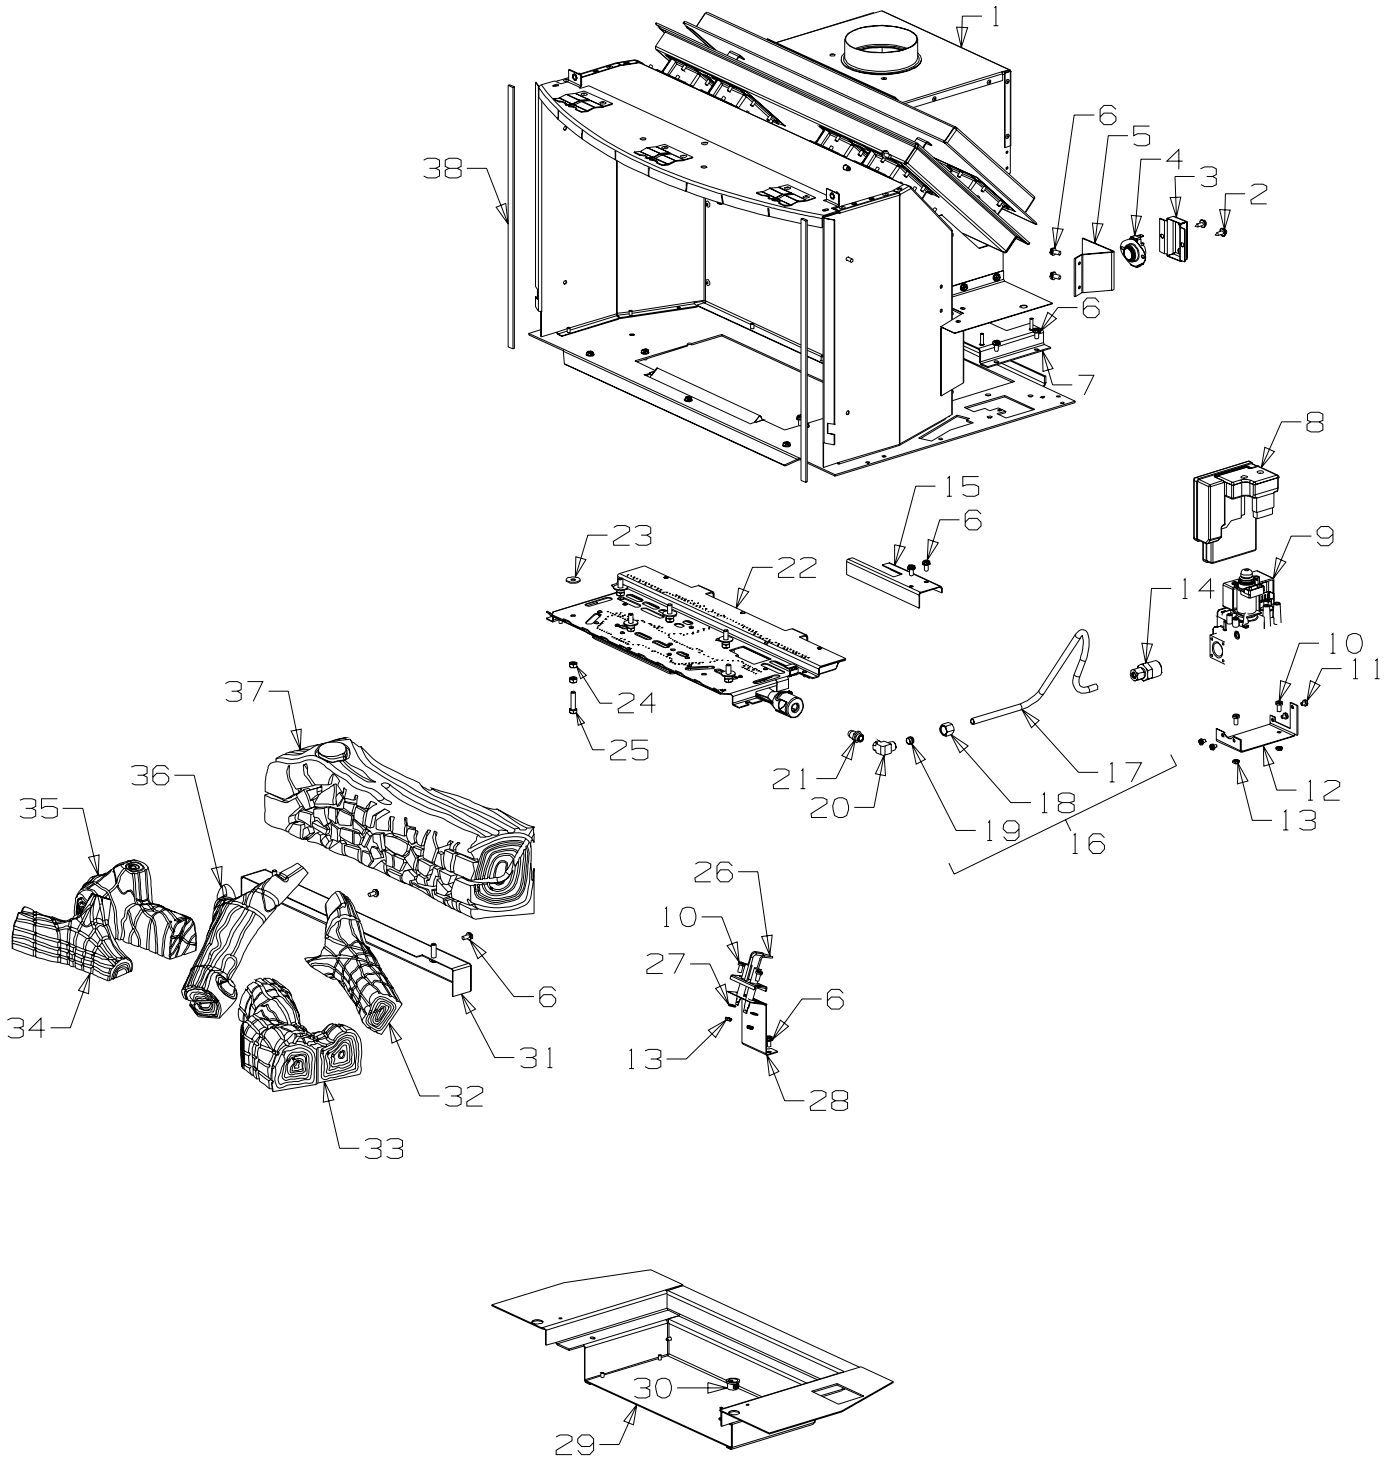

Item No	Part No	Description	Qty	Item No	Part No	Description	Qty
1	991590	Firebox-Complete	1	21	590352	Injector-Main, 2.96	
2	503704	Screw; S/T 8 x .5	2			- Natural Gas	1
3	991304	Shield-Thermodisc Terminal	1	•	591634	Injector-Main, 1.80 - LPG	1
4	591119	Thermodisc-Fan	1	22	790246	Burner Assy	
5	990282	Bracket-Mount, Thermodisc	1			- Natural Gas 'A'	1
6	503630	Screw; S/T 10 x .4	50	•	790398	Burner Assy - LPG 'B'	1
7	991599	Panel-Mount, Fan	1	23	503196	Washer; Flat 1/4" x .75	6
8	590269	Ignition Module	1	24	503613	Nut, M6 HEX Stainless	12
9	791348	Valve-Control, Gas SIT 845 - Natural Gas	1	26	590267	Ignitor-Direct Spark	1
9	791209	Valve-Control, Gas SIT 845 - LPG	1	27	501330	Washer, Flat 5 x 10 x 1.0	2
10	501857	Screw-Pan M5 x 10	2	28	991630	Bracket-Mounting, Ignitor	1
11	503631	Screw, Pan M4 x 5	4	29	991600	Burner Tray Assy	1
12	991231	Bracket-Mount, Valve	1	30	586734	Bush-Plastic	1
13	501856	Nut, M5	2	•	991644	Support- Log, Rear - LPG 'B'	1
14	588077	Fittng-Complete 8 x 1/2"	1	32	790342	Log-Ceramic, Top RH	
15	991629	Hood-Air Tower	1	33	790341	Log-Ceramic, Front RH	1
16	791621	Tube Assy-Main Injector	1	34	790356	Log-Ceramic, Front LH	1
17	591621	•Tube-Main Injector	1	35	990339	Log-Ceramic, Middle LH	1
18	588393	•Nut-Compression 8mm	2	36	790343	Log-Ceramic, Middle	1
19	588172	•Olive-Brass, M8	2	37	790338	Log-Ceramic, Rear	1
20	590345	Fittng-Elbow - 5/16" x 1/8" BSP	1	38	700714	Tape, Flat 3 x 25 Adhesive	1

Bold Text = Assemblies
Bulleted Text = Items included in Assemblies