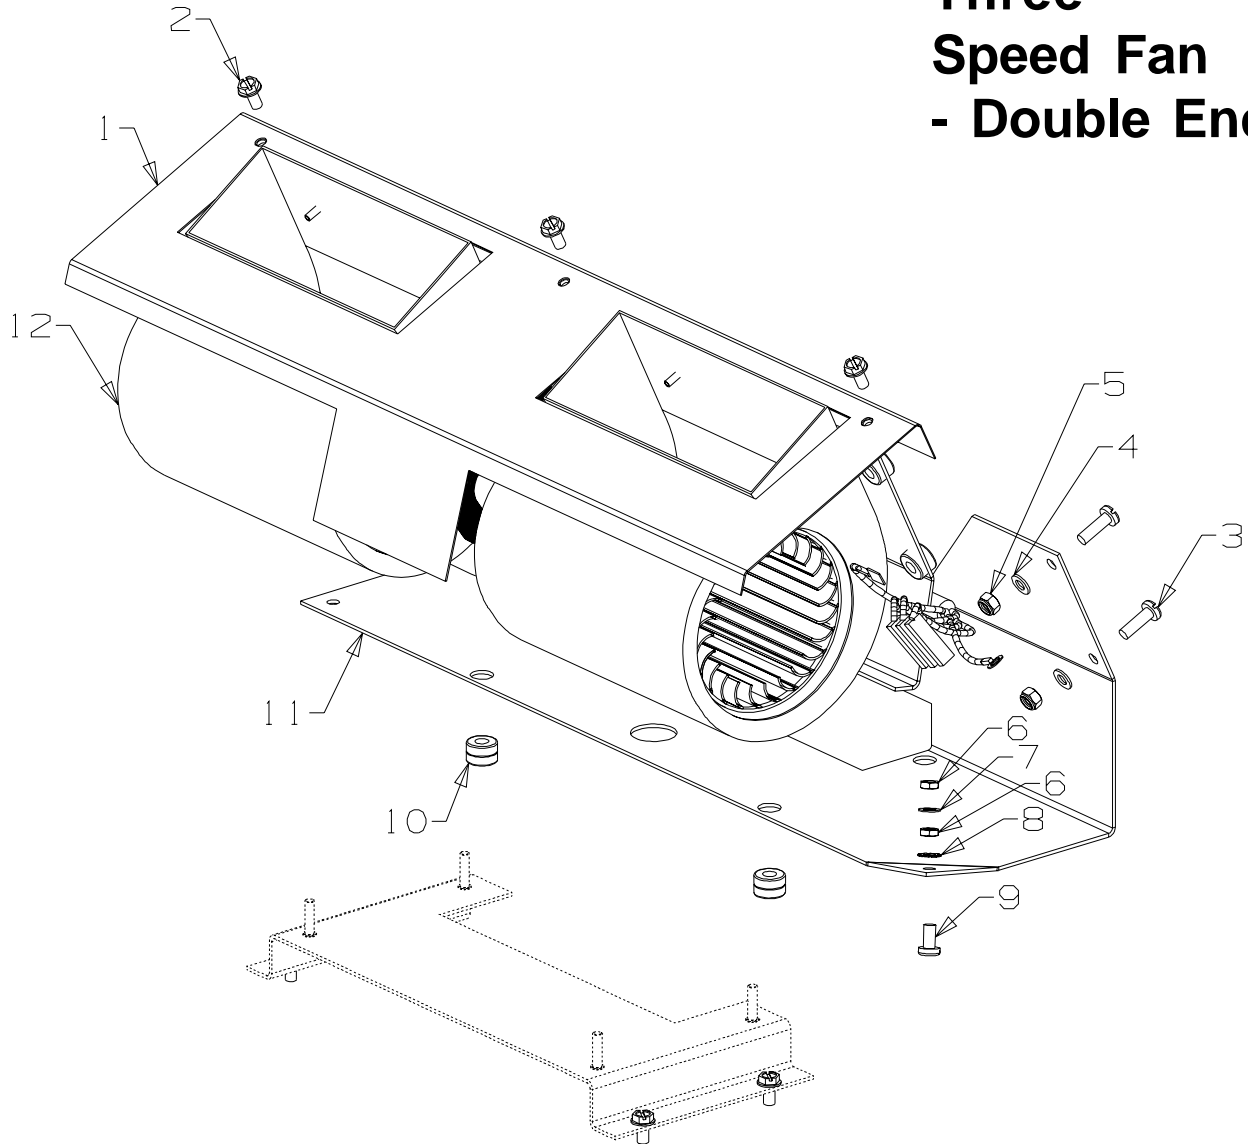

Bold Text = Assemblies
Bulleted Text = Items included in Assemblies

Part No. 791637

Item No	Part No	Description	Qty	Item No	Part No	Description	Qty
1	991653	Box-Mounting	1	18	591649	Loom-Adaptor, Ignition	1
2	586734	Bush-Plastic	1	19	591654	Loom-Fan	1
3	591280	Fuse-1.0A (F)	1	20	591652	Lead-P/C Board	1
4	591278	Holder-Fuse	1	21	591650	Lead-Relay, Mains Connect	1
5	503106	Washer, Flat 5mm - Brass	2	22	591651	Lead-Relay, Fuse Holder	1
6	501580	Screw, Pan M5 x 16	1	23	591638	Circuit Board-Remote	1
7	501856	Nut, M5	3	24	986148	Spacer-Grille	4
8	591336	Saddle-Wire Hi Q	2	25	791150	Panel-Fan Mount - Black	1
9	503371	Washer, Fan Disc 5ID x 10OD Ext	6	26	502068	Clamp-Cable, Little Gripper	1
10	586733	Clamp-Cable	1	27	577089	Nut, Cable Gripper	1
11	501857	Screw, Pan M5 x 10	5	28	588068	Loom-3 Pin, Fan V 75	1
12	503163	Screw, Pan M3 x 16	6				
13	591337	Insulator-Control Box	1			NOT ILLUSTRATED	
14	591281	Terminal-Block	1				
15	591302	Blade-Barrier Strip	2	588507		Terminal-Utilux (6.3mm)	1
16	503164	Nut, M3	6	591310		Terminal-Utilux, (4.8mm)	1
17	591320	Vdr-Control Box	1				

Three Speed Fan - Double End

Part No. 791613

Item No	Part No	Description	Qty	Item No	Part No	Description	Qty
1	991608	Heatshield-Fan	1	10	503671	Grommet-Fan, 14mm OD x 6mm ID	8
2	503630	Screw; S/T 10 x .4	3	11	990265	Plate-Mounting, Fan	1
3	501580	Screw, Pan M5 x 16	4	12	790394	Fan-3 Speed, Double End	1
4	501330	Washer, Flat 5 x 10 x 1	4			NOT ILLUSTRATED	
5	503511	Nut, Nyloc M5 HEX	4				
6	501856	Nut, M5 HEX Pressed	2				
7	503106	Washer, Flat 5Nm - Brass	2				
8	503371	Washer, Fan Disc 5ID x 10 OD Ext	1		591270	Loom-Adaptor, Fan	1
9	501857	Screw, Pan M5 x 10	1		591321	Insulator-Utilux	4