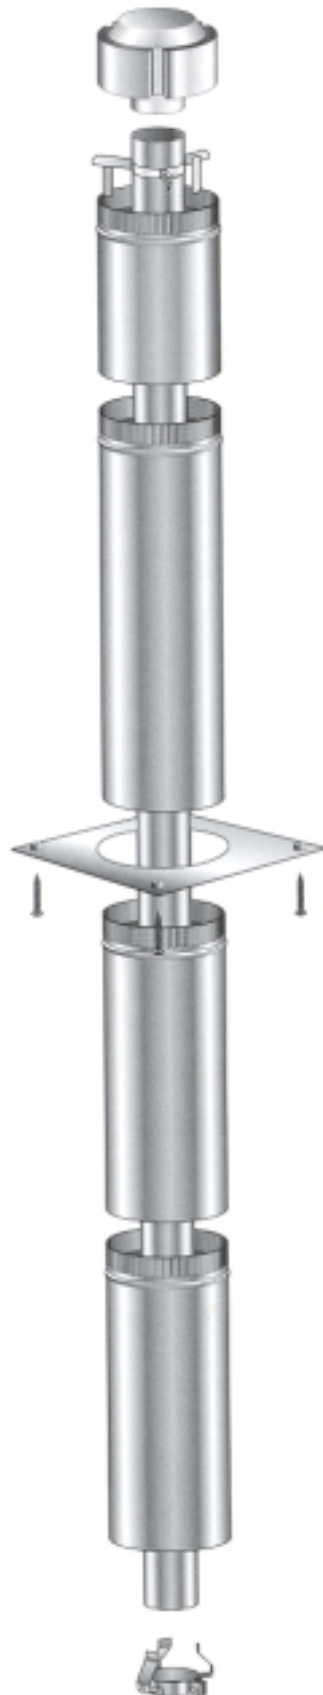

Freestanding B Vent Gas Flue Kit - Black

NZ ONLY

Flue Kit Part Number: 588656