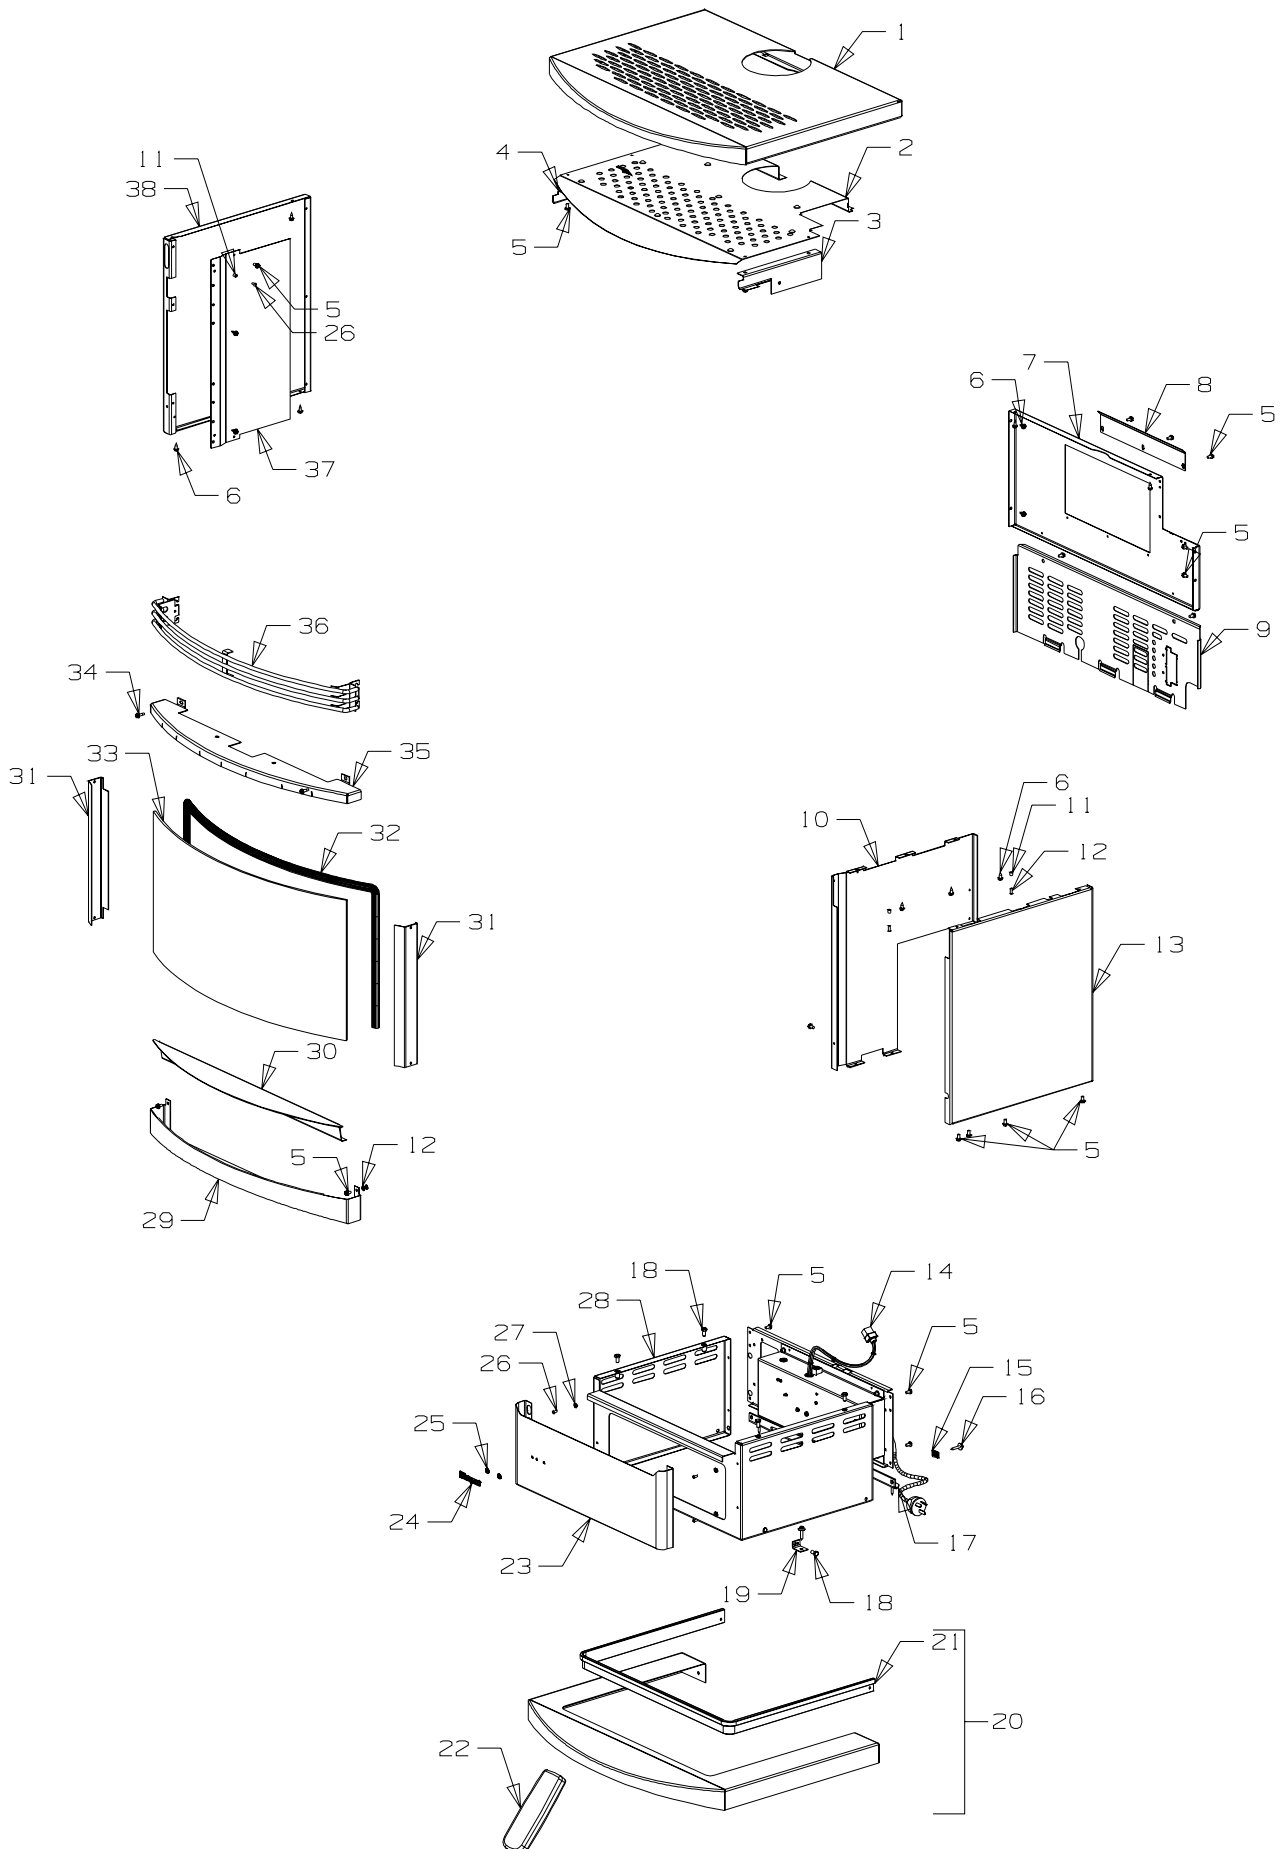

From Serial Number 4011955

Month and Year First of Manufacture: May 2003

Item No	Part No	Description	Qty	Item No	Part No	Description	Qty
1	791593	Panel-Top - Black	1	20	991563	Foot-(Pnt-Trm) - Black	1
2	991598	Heatshield-Top	1	21	588673	•Trim-Foot	1
3	991612	Heatshield-Top, RH	1	22	791639	Control-Remote, RF (handset)	1
4	991611	Heatshield-Top, LH	1	23	791548	Panel-Pedestal, Front	
5	503630	Screw; S/T 10 x .4	50			- Black	1
6	503259	Screw; S/T 10 x .4	13	24	585581	•Badge - Silver	1
7	791595	Panel-Rear - Black	1	25	503381	•Clip-Starlock 4 Dia	2
8	990335	Bracket-Support, Diverter	1	26	586167	Rivet-Pop 4.0 Dia x 4.8	6
9	791618	Panel-Rear Access - Black	1	27	986149	Spacer-Front Panel	4
10	991519	Panel-Side, RH Inner	1	28	791606	Pedestal - Black	1
11	986148	Spacer-Grille	4	29	791539	Panel Assy-Front - Black	1
12	501303	Rivet-Pop 4.0 Dia x 7.9	2	30	791532	Support-Glass	1
13	791504	Panel-Side, RH - Black	1	31	791567	Panel-Trim, Glass - Black	2
14	791637	Box-Control	1	32	700861	Tape, Flat 6 x 38 Ladder	1
15	503388	Nut-Spire	2	33	791520	Glass	1
16	503459	Screw, S/T 12 x 25	6	34	503489	Screw-Set M5 x 16	2
17	995612	Bracket-Seismic Restraint	1	35	791524	Retainer-Glass, Top	1
18	501959	Screw, Set M6 x 12	6	36	791573	Grill-Assy, Bar - Silver/Black	1
19	986413	Bracket-Seismic Restraint	2	37	991526	Heatshield-Side, LH	1
				38	791505	Panel-Side, LH - Black	1