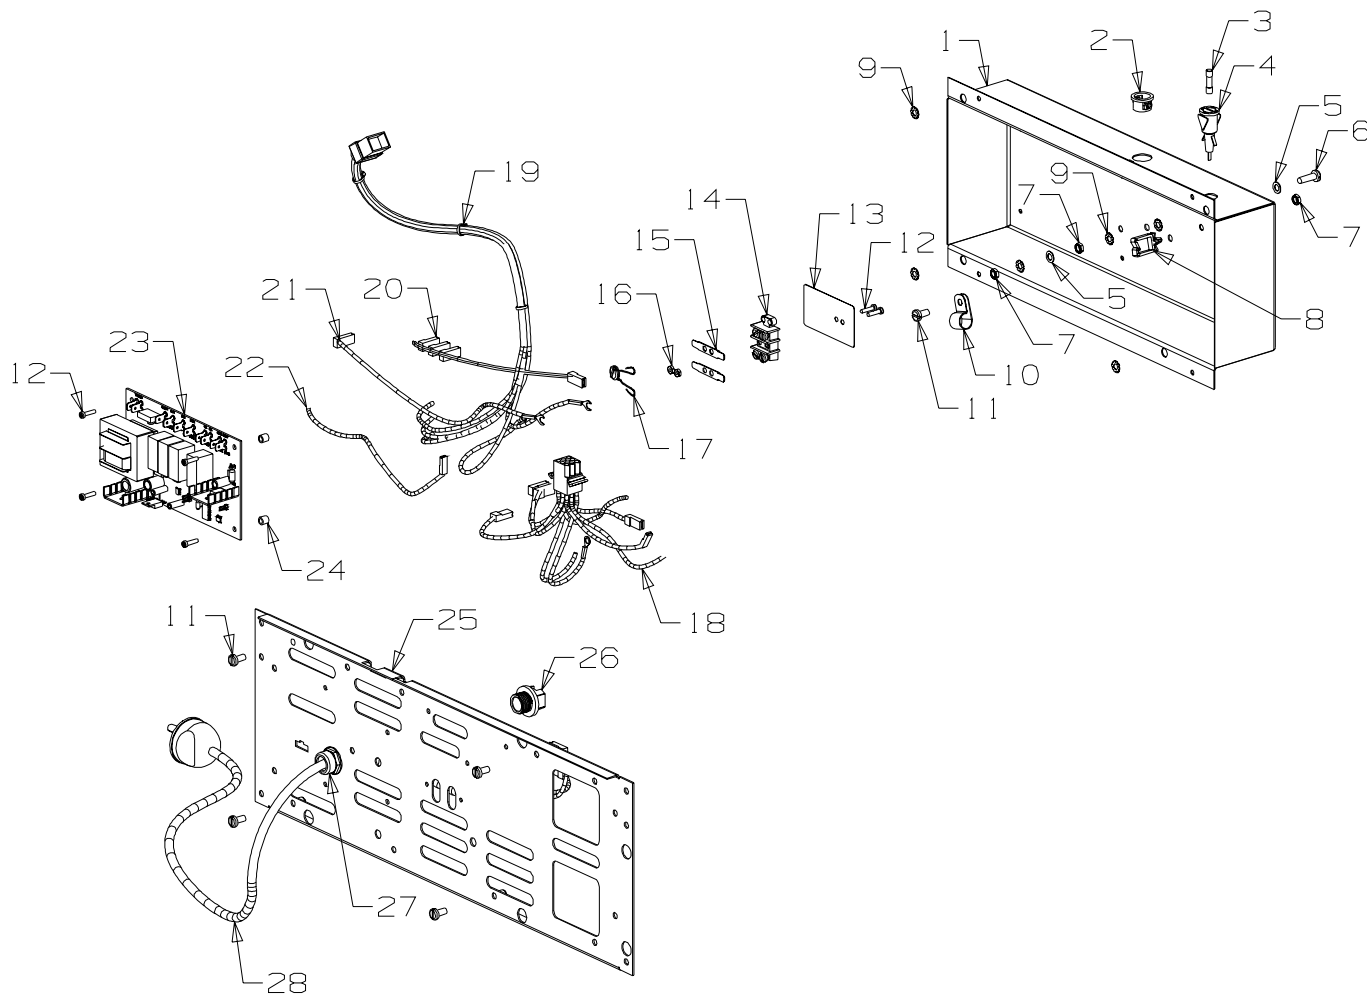

Part No. 791637

Item No	Part No	Description	Qty	Item No	Part No	Description	Qty
1	991653	Box-Mounting	1	18	591649	Loom-Adaptor, Ignition	1
2	586734	Bush-Plastic	1	19	591654	Loom-Fan	1
3	591280	Fuse-1.0A (F)	1	20	591652	Lead-P/C Board	1
4	591278	Holder-Fuse	1	21	591650	Lead-Relay, Mains Connect	1
5	503106	Washer, Flat 5mm - Brass	2	22	591651	Lead-Relay, Fuse Holder	1
6	501580	Screw, Pan M5 x 16	1	23	591638	Circuit Board-Remote	1
7	501856	Nut, M5	3	24	986148	Spacer-Grille	4
8	591336	Saddle-Wire Hi Q	2	25	791150	Panel-Fan Mount - Black	1
9	503371	Washer, Fan Disc 5ID x 10OD Ext	6	26	502068	Clamp-Cable, Little Gripper	1
10	586733	Clamp-Cable	1	27	577089	Nut, Cable Gripper	1
11	501857	Screw, Pan M5 x 10	5	28	588068	Loom-3 Pin, Fan V 75	1
12	503163	Screw, Pan M3 x 16	6				
13	591337	Insulator-Control Box	1			NOT ILLUSTRATED	
14	591281	Terminal-Block	1				
15	591302	Blade-Barrier Strip	2	588507		Terminal-Utilux (6.3mm)	1
16	503164	Nut, M3	6	591310		Terminal-Utilux, (4.8mm)	1
17	591320	Vdr-Control Box	1