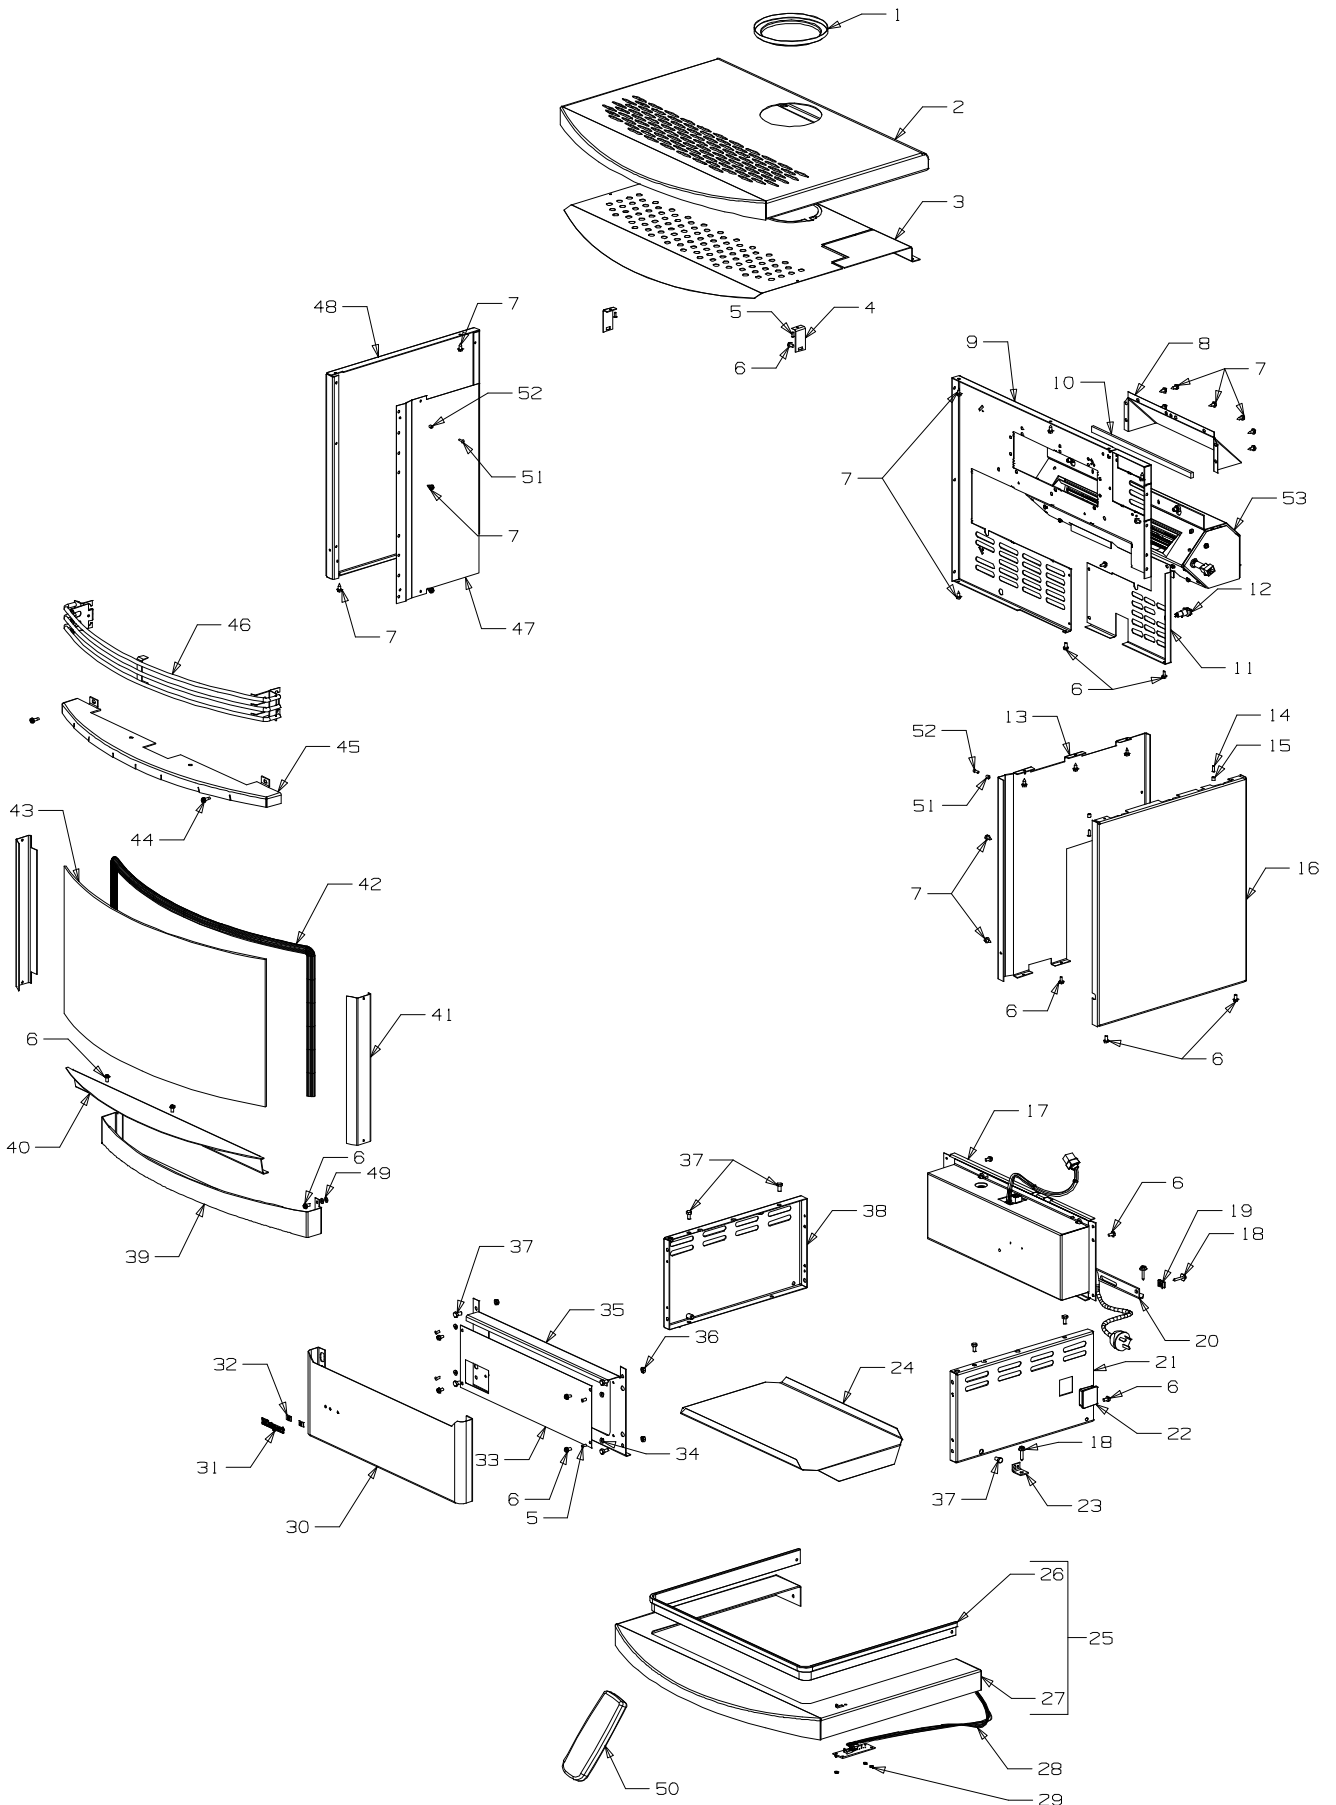

### **MONACO**

Item No	Part No	Description	Qty	Item No	Part No	Description	Qty
1	791105	Collar-Flue Black	1	28	591292	Receiver-Remote Control	1
2	791500	Panel-Top - Black	1	29	503164	Nut, M3 Hex	3
3	991552	Heatshield-Top	1	30	791548	<b>Panel-Pedestal, Front</b>	
4	991553	Bracket-Mountng, Heatshield	2			<b>- Black</b>	1
5	586167	Rivet-Pop 4.0 Dia x 4.8	6	31	584581	• Badge - Gold	1
6	503630	Screw; S/T 10 x .4	45	32	503381	• Clip-Starlock, 4 Dia	2
7	503259	Screw; S/T 10 x .5	22	33	991550	Panel-Access, Venturi	1
8	791535	Cover-Rear, Diverter Black	1	34	986149	Spacer-Front Panel	4
9	791540	Panel-Rear - Black	1	35	991551	Panel-Pedestal, Front Inner	1
10	581362	Foam-Self Adhesive	1	36	501682	Nut, M6 Hex	4
11	791190	Panel-Rear Access - Black	1	37	501959	Screw, Set M6 x 12 Hex	10
12	591257	Switch-Reset	1	38	791103	Panel-Pedestal, LH - Black	1
13	991519	Panel-Side, RH Inner	1	39	791539	Panel Assy-Front - Black	1
14	986148	Spacer-Grille	2	40	791532	Support-Glass	1
15	501303	Rivet-Pop 4.0 Dia x 7.9	2	41	791567	Panel-Trim, Glass	2
16	791504	Panel-Side, RH - Black	1	42	700861	Tape, Flat 6 x 38	1
17	791273	Control Box Assy	1	43	791520	Glass	1
18	503459	Screw, S/T 12 x 25	6	44	503489	Screw, Set M5 x 16	5
19	503388	Nut-Spire	2	45	791524	Retainer-Glass,Top	1
20	995612	Bracket-Seismic Restraint	1	46	791513	Grill-Assy Gold/Black	1
21	791104	Panel-Pedestal, RH - Black	1	47	991526	Heatshield-Side, LH	1
22	586155	Plug-Switch Hole	1	48	791505	Panel-Side, LH - Black	1
23	986413	Bracket-Seismic Restraint	2	49	501330	Washer, Flat 5 x 10 x 1	4
24	991297	Heatshield-Pedestal	1	50	591294	Remote Control	1
25	991502	<b>Foot Assy - Black</b>	1	51	988388	Spacer-Control Panel	2
26	991120	• Trim-Foot - Black	1	52	503659	Rivet-Pop 4.0 Dia 9.0	2
27	991503	• Panel-Pedestal, Foot	1	53	791269	Fan -3 Speed, Double End	1