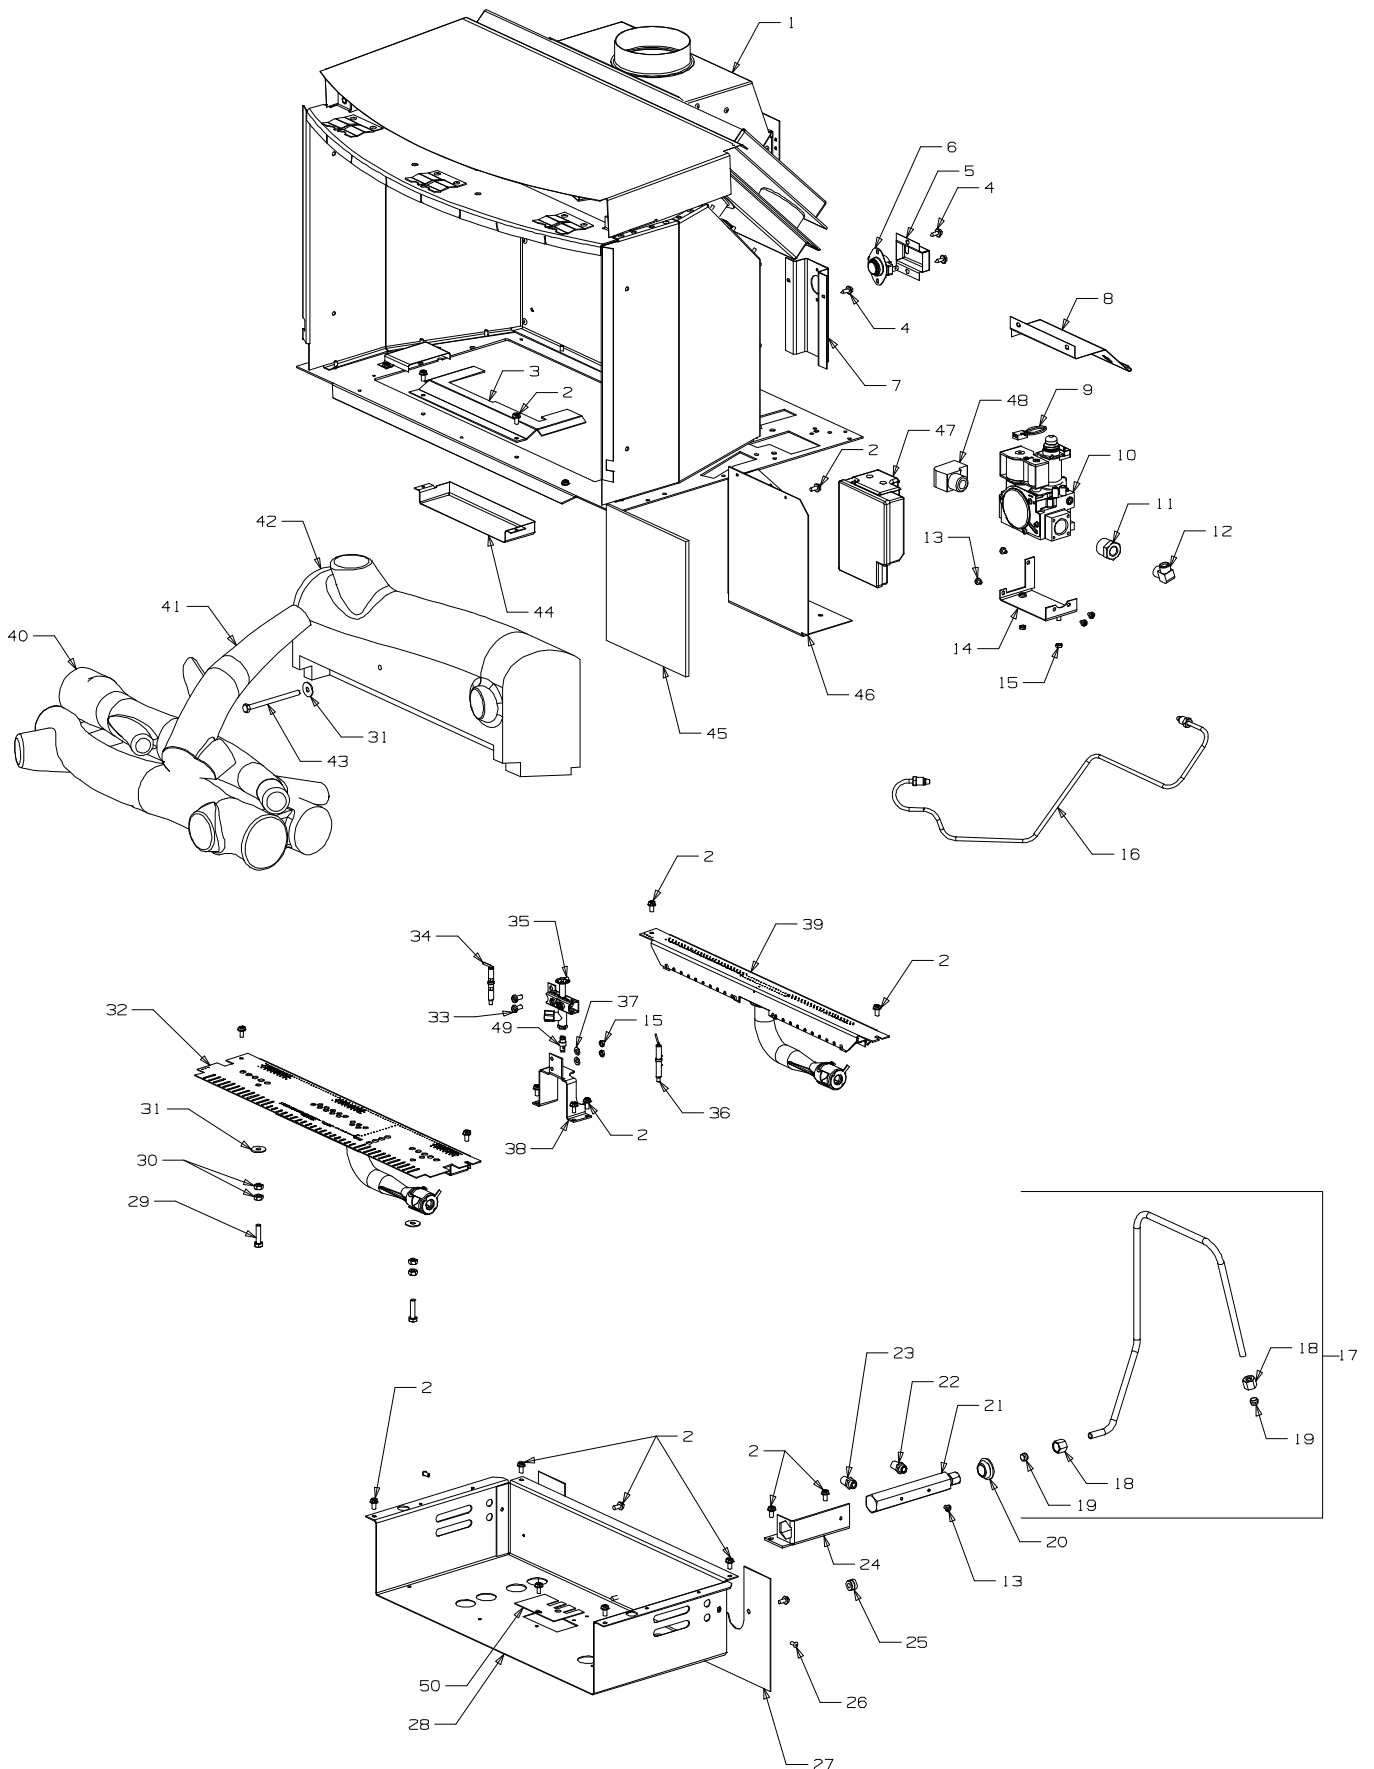

When ordering PLEASE QUOTE PART NUMBER & Description, NOT Illustration No.
Determine right or left hand side from standing in viewing position

Item	Part No	Description	Qty	Item	Part No	Description	Qty
1	991508	Firebox Complete	1	24	988591	Plate-Mounting, Injector	1
2	503630	Screw; S/T 10 x .4	45	25	503671	Grommet	1
3	991568	Plate-Flame Lift	1			- 14mm OD x 6mm ID Fan	4
4	503704	Screw; S/T 8 x .5	4	26	586167	Rivet-Pop 4.0 Dia x 4.8	6
5	991304	Shield-Thermodisc	1	27	991537	Plate-Stop, Air Flow	1
6	591119	Thermodisc-Fan	1	28	991538	Burner Tray	1
7	991177	Bracket-Mount, Thermodisc	1	29	501963	Screw, Set M6 x 25 Hex	2
8	991254	Heatshield-Control Top	1	30	503613	Nut, M6 Hex	4
9	591275	Lead-Jumper, Ignition	1	31	503196	Washer; Flat 1/4" x .75	3
10	791348	Valve-Control, Gas Sit 845	1	32	791528	Burner Assy-Front	1
		- Natural Gas	1	33	501857	Screw, Pan M5 x10	2
	• 791209	Valve-Control, Gas Sit 845	1	34	591218	Flame-Rod	1
		- LPG	1	35	791245	Pilot	1
11	591258	Fittng-Reducing	1	36	588385	Electrode-Piezo, Round	1
		1/2"-1/4" BSP	1	37	501330	Washer, Flat 5 x 10 x 1	4
12	591259	Fittng-Elbow	1	38	991247	Bracket-Mounting, Pilot	1
		5/16" x 1/4" BSP	1	39	791554	Burner Assy-Rear	1
13	503631	Screw, Pan M4 x 5	4	40	790110	Log Assy-Ceramic, Front	1
14	991231	Bracket-Mount, Valve	1	41	788610	Log-Ceramic, Top	1
15	501856	Nut, M5 Hex	4	42	790111	Log-Ceramic, Rear	1
16	791248	Tube-Inlet, Pilot	1	43	503677	Bolt, M6 x 90 Hex	1
		3/16" x 725mm	1	44	991561	Cover-Secondary Air, Front	1
17	791249	Tube-Main Injector	1	45	791306	Board-Insulating, Ceramic	1
18	588393	• Nut-Compression, 8mm	2	46	991253	Heatshield-Control	1
19	588172	• Olive-Brass, M8	2	47	791217	Ignition Module-Sit	1
20	501086	Grommet-19mm	1	48	591178	Fitting-Elbow	1
21	588566	Manifold-Burner	1			1/2" FM x 1/2" M BSP	1
22	591309	Injector-Main, 0.90 NG	1	49	591241	Jet-Pilot, 0.20 - LPG	1
	• 591219	Injector-Main, 1.30 LPG	1	50	988621	Plate-Cover, Heatshield	1
23	588592	Injector-Main, 0.85 NG	1				
	• 591219	Injector-Main, 1.30 LPG	1				

Bold Text = Assemblies
Bulleted Text = Items included in Assemblies