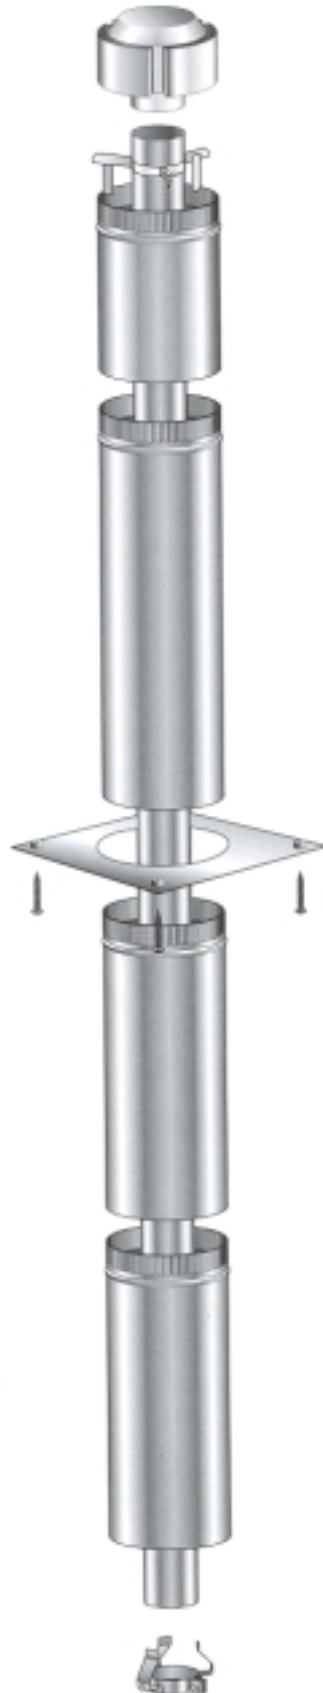

Freestanding B Vent Gas Flue Kit - Black

NZ ONLY

Flue Kit Part Number: 588656