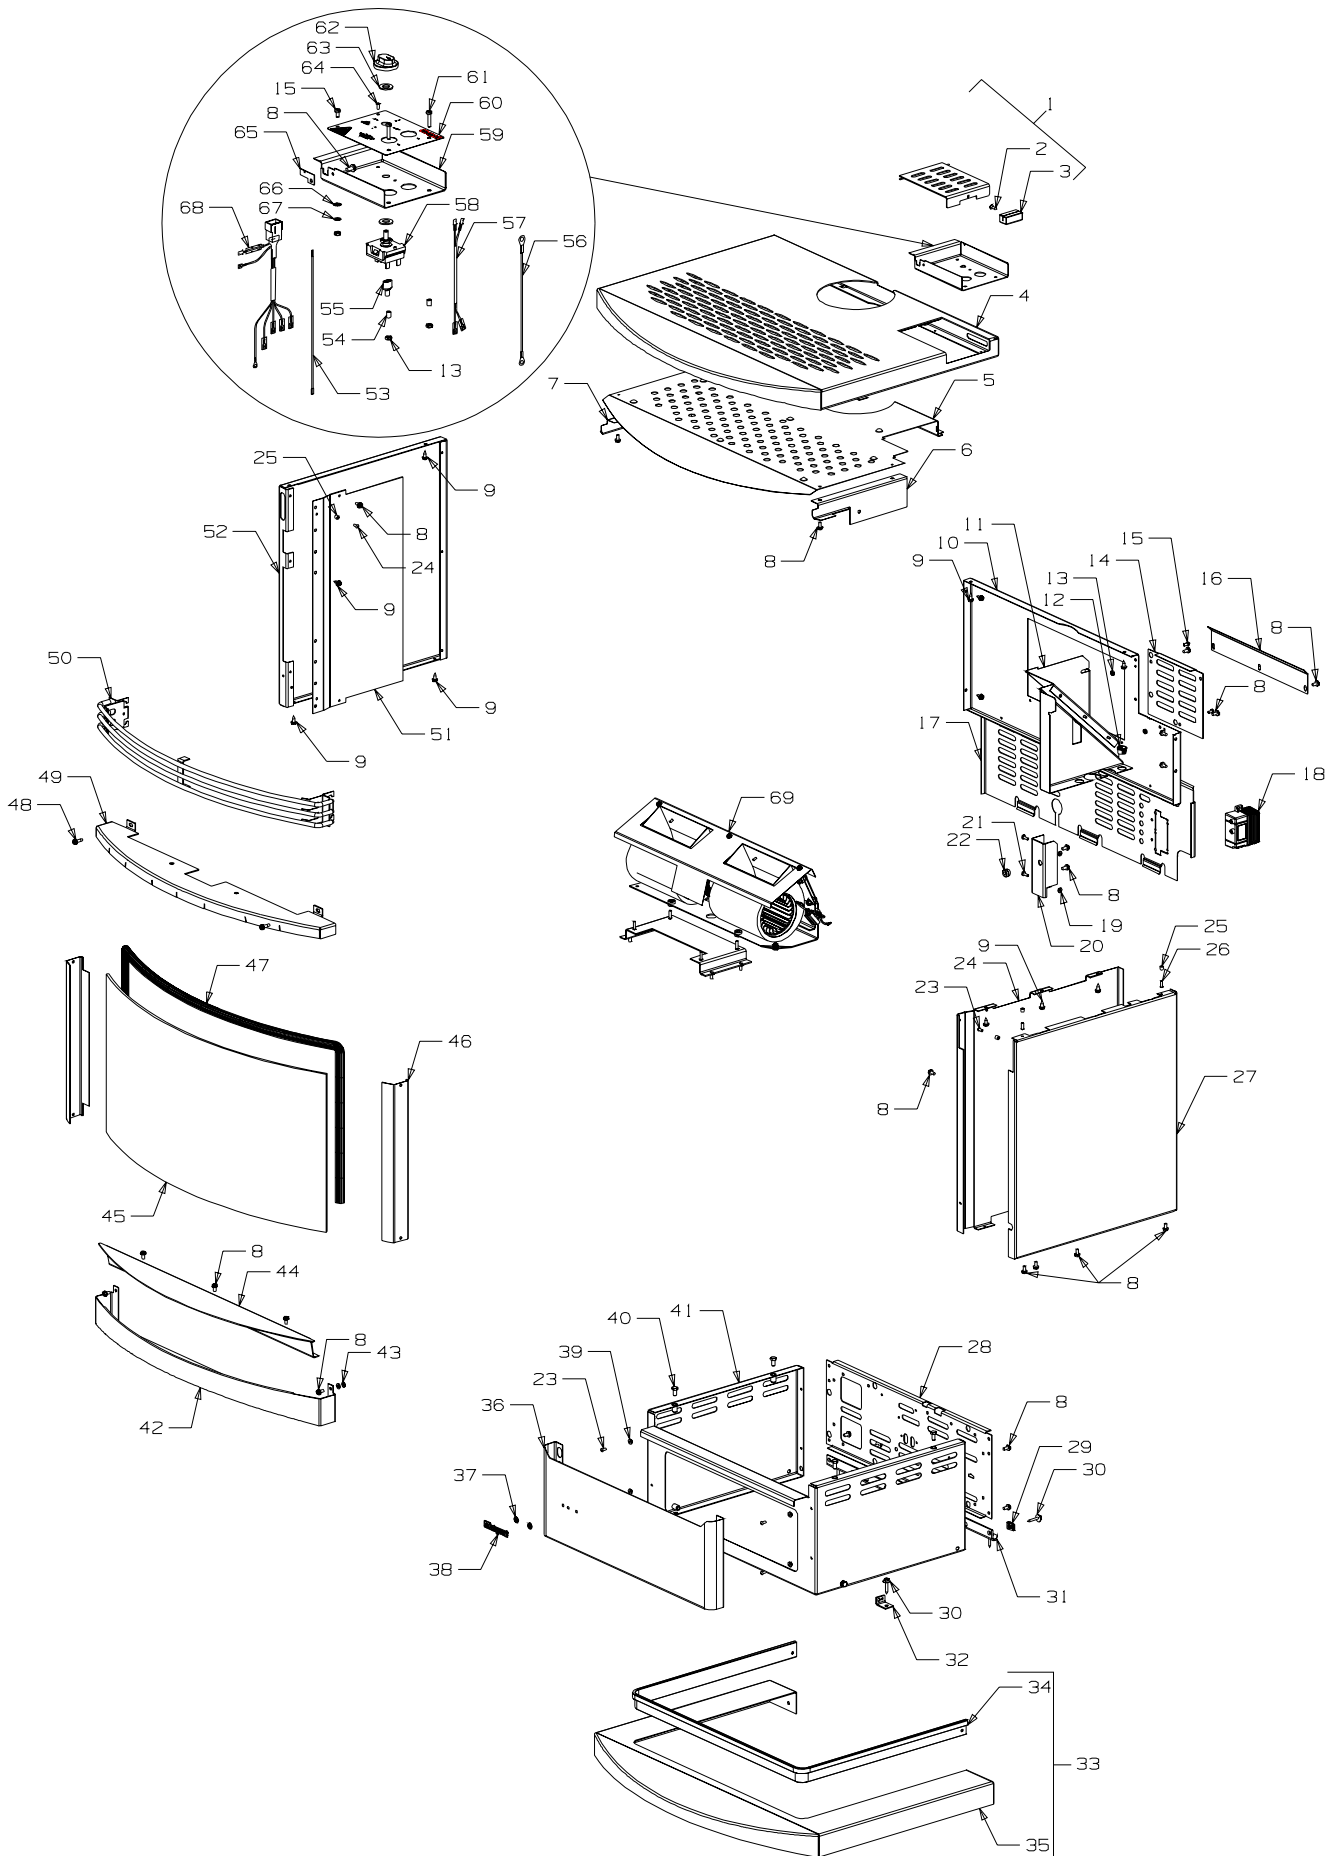

From Serial Number 4011958

Month and Year First of Manufacture: May 2003

Item No	Part No	Description	Qty	Item No	Part No	Description	Qty
1	791078	Lid-Control, Long - Black	1	36	791548	Panel-Pedestal, Front - Black	1
2	503004	• Screw; Csk No. 8 x 5/8"	1	38	585581	• Badge - Silver	1
3	588233	• Knob-Cover, Control Valve	1	37	503381	• Clip-Starlock, 4 Dia	2
4	791592	Panel-Top - Black	1	39	986149	Spacer-Front Panel	4
5	991598	Heatshield-Top	1	40	501959	Screw, Set M6 x 12	8
6	991612	Heatshield-Top, RH	1	41	791606	Pedestal - Black	1
7	991611	Heatshield-Top, LH	1	42	791539	Panel Assy-Front - Black	1
8	503630	Screw; S/T 10 x .4	51	43	501330	Washer, Flat 5 x 10 x 1	2
9	503259	Screw; S/T 10 x .4	13	44	791532	Support-Glass	1
10	791595	Panel-Rear - Black	1	45	791520	Glass	1
11	791569	Heatshield Assy-Control	1	46	791567	Panel-Trim, Glass - Black	2
12	586734	Bush-Plastic	2	47	700861	Tape , Flat 6 x 38	1
13	503622	Nut, M4 Hex Stainless	6	48	503489	Screw, Set M5 x 16	2
14	791081	Panel-Access, Piezo - Black	1	49	791524	Retainer-Glass, Top - Black	1
15	503621	Screw, Pan M4 x 8	4	50	791573	Grille Assy - Silver/Black	1
16	990335	Bracket-Support, Diverter	1	51	991526	Heatshield-Side, LH	1
17	791618	Panel-Rear Access - Black	1	52	791505	Panel-Side, LH - Black	1
18	591221	Igniter-Battery	1	53	591255	Lead-Piezo, Battery Ignition	1
19	502168	Nut, M4 Hex	2	54	988388	Spacer-Control Panel	2
20	791232	Heatshield-Battery Ignition	1	55	588507	Terminal-Utilux, 6.3mm	1
21	502203	Screw, Pan M4 x 12	2	56	591299	Lead-Earth, Piezo	1
22	503671	Grommet-Fan, 14mm OD x 6mm ID	1	57	591645	Loom Assy-Remote	1
23	586167	Rivet-Pop 4.0 Dia x 4.8	6	58	585624	Switch-4 Position	1
24	991519	Panel-Side, RH Inner	1	59	988397	Panel-Backing, Control	1
25	986148	Spacer-Grille	4	60	591226	Plate-Control Panel	1
26	501303	Rivet-Pop 4.0 Dia x 7.9	2	61	503661	Screw, Pan M4 x 20	2
27	791504	Panel-Side, RH - Black	1	62	585625	Knob-Fan Switch	1
28	791150	Panel-Fan Mount - Black	1	63	501704	Washer, Flat 10 x 19 x 1.6	2
29	503388	Nut-Spire	2	64	503429	Rivet-Pop 3.2 Dia x 4.8	4
30	503459	Screw, S/T 12 x 25	6	65	988435	Catch-Hinge, Lid	1
31	995612	Bracket-Seismic Restraint	1	66	503371	Washer, Fan Disc 5ID x 10OD Ext	1
32	986413	Bracket-Seismic Restraint	2	67	503106	Washer, Flat 5 - Brass	1
33	791563	Foot Assy - Black	1	68	788460	Loom-Fan, Remote	1
34	991120	• Trim-Pedestal - Black	1	69	981588	Fan Assy-3 Speed	1
35	991564	• Panel-Pedestal Foot	1				