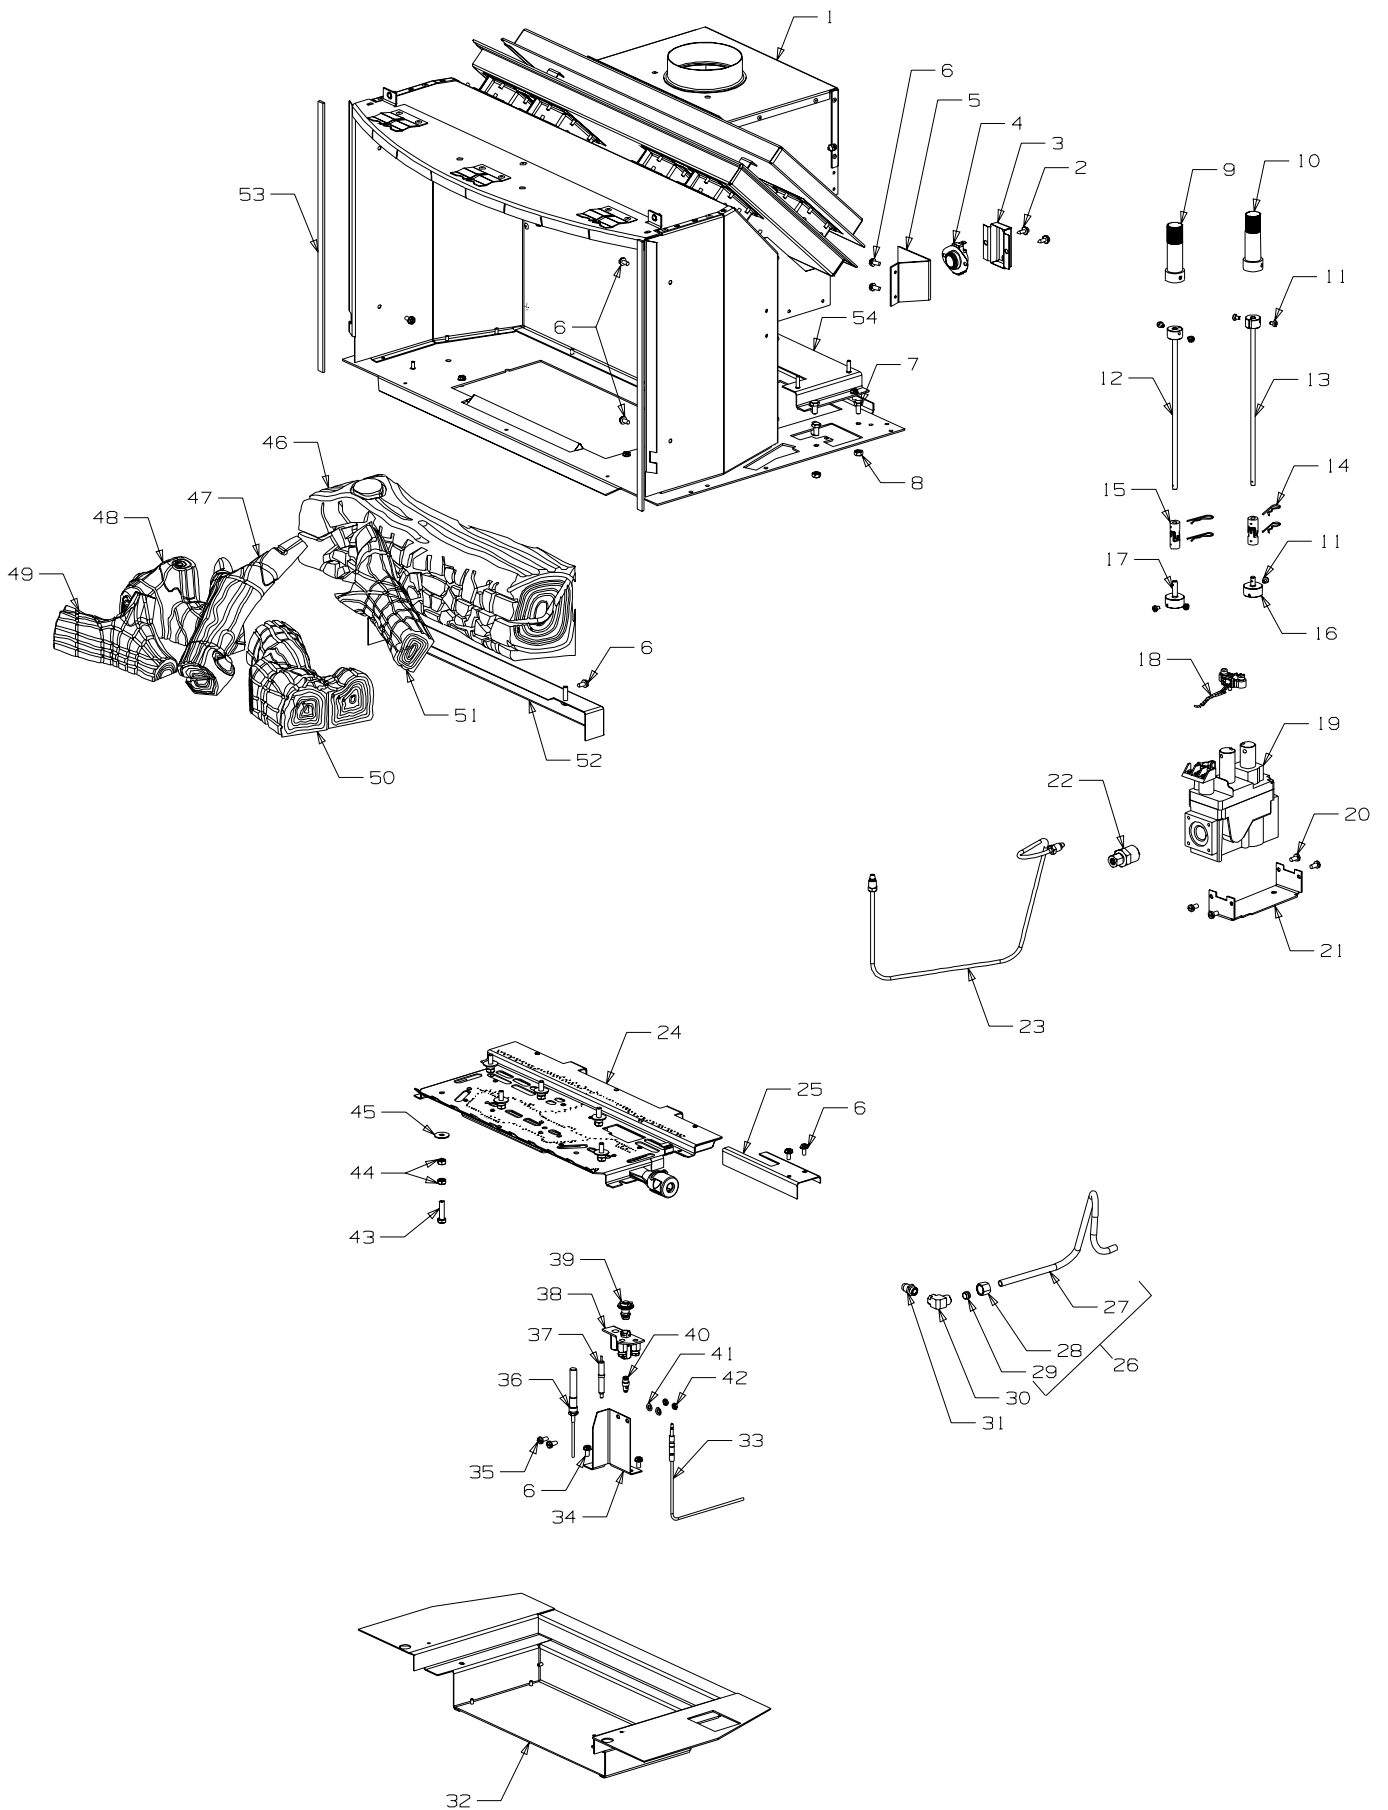

Item No	Part No	Description	Qty	Item No	Part No	Description	Qty
1		Firebox Assy-Complete	1	30	590345	Fittng-Elbow	
2	503704	Screw, S/T 8 x . 5	2			5/16" x 1/8" BSP	1
3	991304	Shield-Thermodisc	1	31	590352	Injector-Main, 2.96	
4	591119	Thermodisc-Fan	1			- Natural Gas	1
5	990282	Bracket-Mount, Thermodisc	1		591634	Injector-Main, 1.80 - LPG	1
6	503630	Screw, S/T 10 x .4	51	32	991600	Burner Tray Assy	1
7	501959	Screw, Set M6 x 12	8	33	588259	Thermocouple-570, M9 x 1	1
8	501682	Nut, M6	2	34	991604	Bracket-Mounting, Pilot	1
9	988413	Knob-Control, High/Low	1	35	501857	Screw, Pan M5 x 10	2
10	988412	Knob-Control, On/Off	1	36	588408	Thermopile-580mm, 750Mv	1
11	503631	Screw, Pan M4 x 5	8	37	588403	Electrode-Piezo, Round	1
12	588553	Rod-Control Valve, Short	1	38	591332	Pillot-Housing	1
13	588421	Rod-Control Valve, Long	1	39	591605	Pilot Hood-3 Flame	1
14	503652	Clip-Hairpin, 1.4mm Dia	4	40	591240	Jet-Pilot 0.51 - Natural Gas	1
15	588322	Universal-Control Valve	2		591242	Jet-Pilot 0.35 - LPG	1
16	588420	Adaptor-Control Rod, Short	1	41	501330	Washer, Flat 5 x 10 x 1	2
17	588552	Adaptor-Control Rod, Long	1	42	501856	Nut, M5 Hex	2
18	591222	Switch-Battery Ignition	1	43	501963	Screw, Set M6 x 25	6
19	788394	Valve-Control, Gas Sit 820		44	503613	Nut, M6 - Stainless	12
		- Natural Gas	1	45	503196	Washer, Flat 1/4" x .75	6
	788405	Valve-Control, Gas Sit 820		46	790338	Log-Ceramic, Rear	1
		- LPG	1	47	790343	Log-Ceramic, Middle	1
20	501857	Screw, Pan M5 x 10	4	48	990339	Log-Ceramic, Middle LH	1
21	988395	Bracket-Mounting,		49	790356	Log-Ceramic, Front LH	1
		Control Valve	1	50	790341	Log-Ceramic, Front RH	1
22	588077	Fittng-Complete 8 x 1/2"	1	51	790342	Log-Ceramic, Top RH	1
23	791624	Tube-Inlet, Pilot		52	990322	Support-Log, Rear "A"	
		3/16" x 725mm	1			- Natural Gas	1
24	790246	Burner Assy "A"		52	991644	Support-Log, Rear "B"	
		- Natural Gas	1			- LPG	1
	790398	Burner Assy "B" - LPG	1	53	700714	Tape, Flat 3 x 25	1
25	991629	Hood-Air Tower	1	54	991599	Panel-Mount, Fan	1
26	791622	Tube Assy-Main Injector	1				
27	591622	•Tube-Main Injector	1				
28	588393	•Nut, Compression 8mm	2				
29	588172	•Olive-Brass, M8	2				

Bold Text = Assemblies
Bulleted Text = Items included in Assemblies