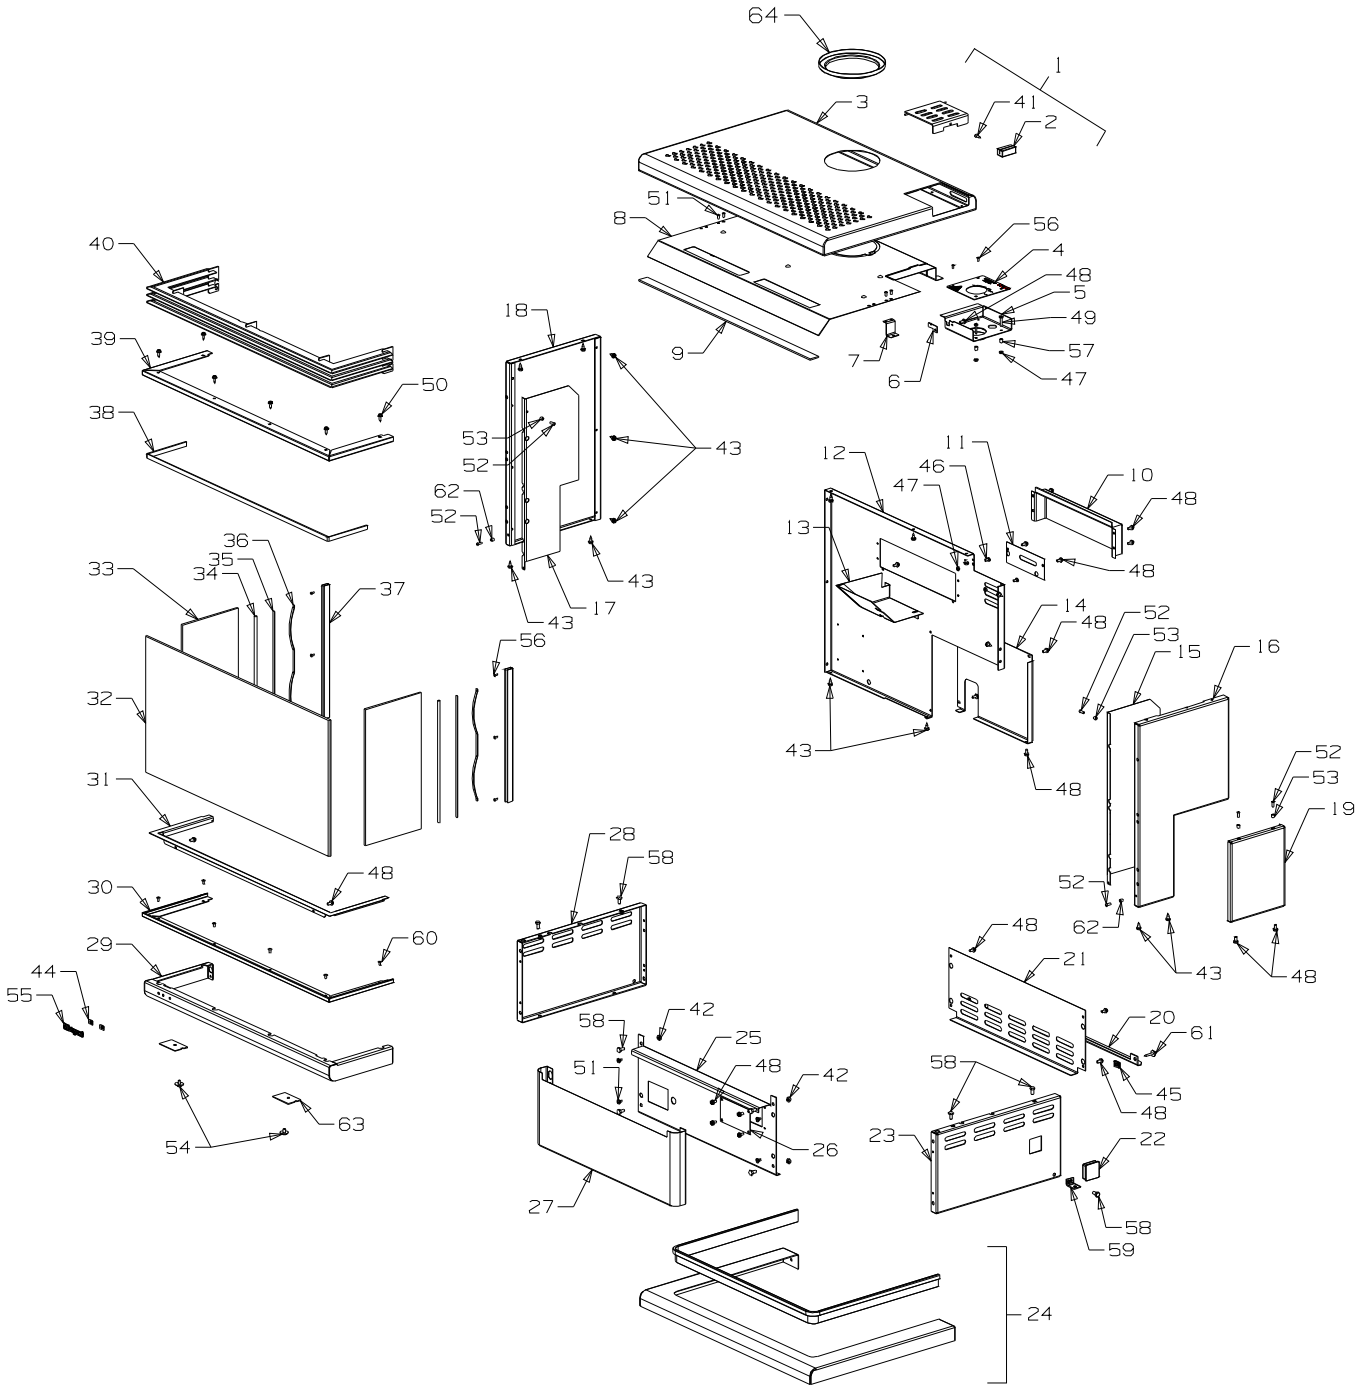

Masport®

MG 5000 Natural Gas/LPG (New Zealand - Standard)

Part Numbers	Natural Gas	Matt Black	988803
		Forest Green	988805
	LPG	Matt Black	988804
		Forest Green	988806

From Serial Number 400000

Item No	Part No	Description	Qty	Item No	Part No	Description	Qty
1	988275	Panel-Lid, Control - Matt Black (Includes item nos. 2, 41)	1	24	988674	Foot Assy - Matt Black (Incl. Trim)	1
•	988277	Panel-Lid, Control - Forest Green	1	•	988675	Foot Assy - Forest Green	1
2	588233	Knob-Cover, Control Valve	1	25	788629	Panel-Pedestal, Front Inner	1
3	988205	Panel-Top - Matt Black	1	26	988665	Panel-Access Venturi	1
•	988215	Panel-Top - Forest Green	1	27	788639	Panel-Pedestal, Front - Matt Black	1
4	588422	Plate-Control Panel	1	•	788642	Panel-Pedestal, Front - Forest Green	1
5	988058	Panel-Backing, Control - Matt Black	1	28	788643	Panel-Pedestal, LH Side - Matt Black	1
6	988435	Catch-Hinge, Lid	1	•	788645	Panel-Pedestal, LH Side - Forest Green	1
7	988082	Bracket-Mounting, Heatshield	2	29	788616	Panel Assy-Front - Matt Black	1
8	788305	Heatshield-Top, Flued (includes item nos. 7-9, 51)	1	•	788650	Panel Assy-Front - Forest Green	1
9	700714	Tape - 3 x 25 x 610	1	30	788573	Trim-Glass Retainer, Bottom	1
10	788147	Cover-Rear, Diverter - Matt Black	1	31	788625	Plate-Cover, Glass - Matt Black	1
•	788148	Cover-Rear, Diverter - Forest Green	1	32	788574	Glass - 5 x 655 x 330	1
11	788479	Panel-Access, Piezo - Matt Black	1	33	788575	Glass - 5 x 330 x 162	2
•	788481	Panel-Access, Piezo - Forest Green	1	34	788510	Rope-Glass Fibre, 5.5	1
12	988209	Panel-Rear - Matt Black	1	35	588062	Strip-Backing, Glass Spring	2
•	988219	Panel-Rear - Forest Green	1	36	588048	Spring-Glass Retainer	2
13	988377	Heatshield-Control Panel	1	37	988577	Trim-Glass Retainer, Rear	2
14	988280	Panel-Rear Access, LH - Matt Black - NG	1	38	788511	Tape-Glass, Flat 3 x 10	1
•	988281	Panel-Rear Access, LH - Forest Green - NG	1	39	788572	Trim-Glass Retainer, Top - Gold	1
•	788295	Panel-Rear Access, RH - Matt Black - LPG	1	40	788578	Louvre Assy-3 Blade - Black	1
•	788297	Panel-Rear Access, RH - Forest Green - LPG	1	41	503004	Screw; Csk No. 8 x 5/8"	1
15	988584	Heatshield-Side, RH	1	42	501682	Nut, M6 HEX	6
16	788600	Panel-Side, RH - Matt Black	1	43	503259	Screw; S/T 10 x .5	23
•	788602	Panel-Side, RH - Forest Green	1	44	503381	Push Fix , Spire	2
17	988670	Heatshield-Side, LH	1	45	503388	Nut-Spire	2
18	788603	Panel-Side, LH - Matt Black	1	46	503621	Screw, Pan M4 x 8	2
•	788605	Panel-Side, LH - Forest Green	1	47	503622	Nut, M4 Hex Stainless	4
19	988267	Panel-Access, Control - Matt Black	1	48	503630	Screw; S/T 10 x .4	43
•	988269	Panel-Access, Control - Forest Green	1	49	503661	Screw, Pan M4 x 20	2
20	986792	Bracket-Seismic Restraint	1	50	503704	Screw; S/T 8 x.5	6
21	988204	Panel-Pedestal, Back - Matt Black	1	51	586167	Rivet-Pop 4.0 Dia x 4.8	15
•	988214	Panel-Pedestal, Back - Forest Green	1	52	501303	Rivet-Pop 4.0 Dia x 7.9	6
22	586155	Plug-Swich Hole	1	53	986148	Spacer-Grille	6
23	788646	Panel-Pedestal, RH Side - Matt Black	1	54	503196	Washer; Flat 1/4" x .75	8
•	788648	Panel-Pedestal, RH Side - Forest Green	1	55	584581	Badge-Masport - Gold	1
				56	503429	Rivet-Pop 3.2 Dia x 4.8	8
				57	988388	Spacer-Control Panel	2
				58	501959	Screw, Set M6 x 12 HEX	10
				59	986413	Bracket-Seismic Restraint	2
				60	503627	Rivet 4.0 Dia	8
				61	503459	Screw, S/T 12 x 25	2
				62	986149	Spacer-Front Panel	4
				63	988557	Plate-Adaptor	2
				64	788667	Support-Flue - Matt Black	1
				•	788668	Support-Flue - Forest Green	1
				•	788669	Support-Flue - Warm White	1