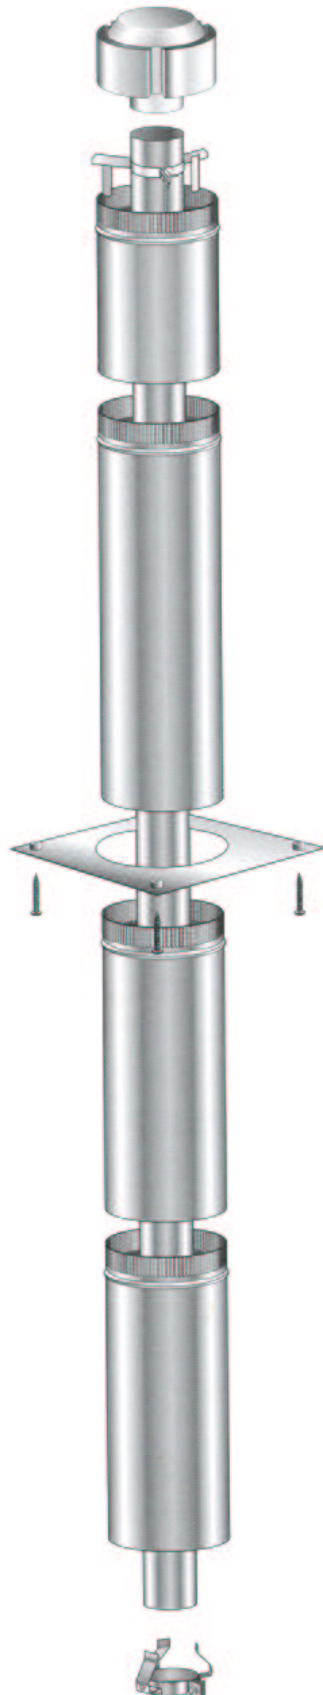

Freestanding B Vent Gas Flue Kit - Black

Flue Kit Part Number: 588656

When ordering PLEASE QUOTE PART NUMBER & Description, NOT Illustration No.
Determine right or left hand side from standing in operating position (standing at handle)