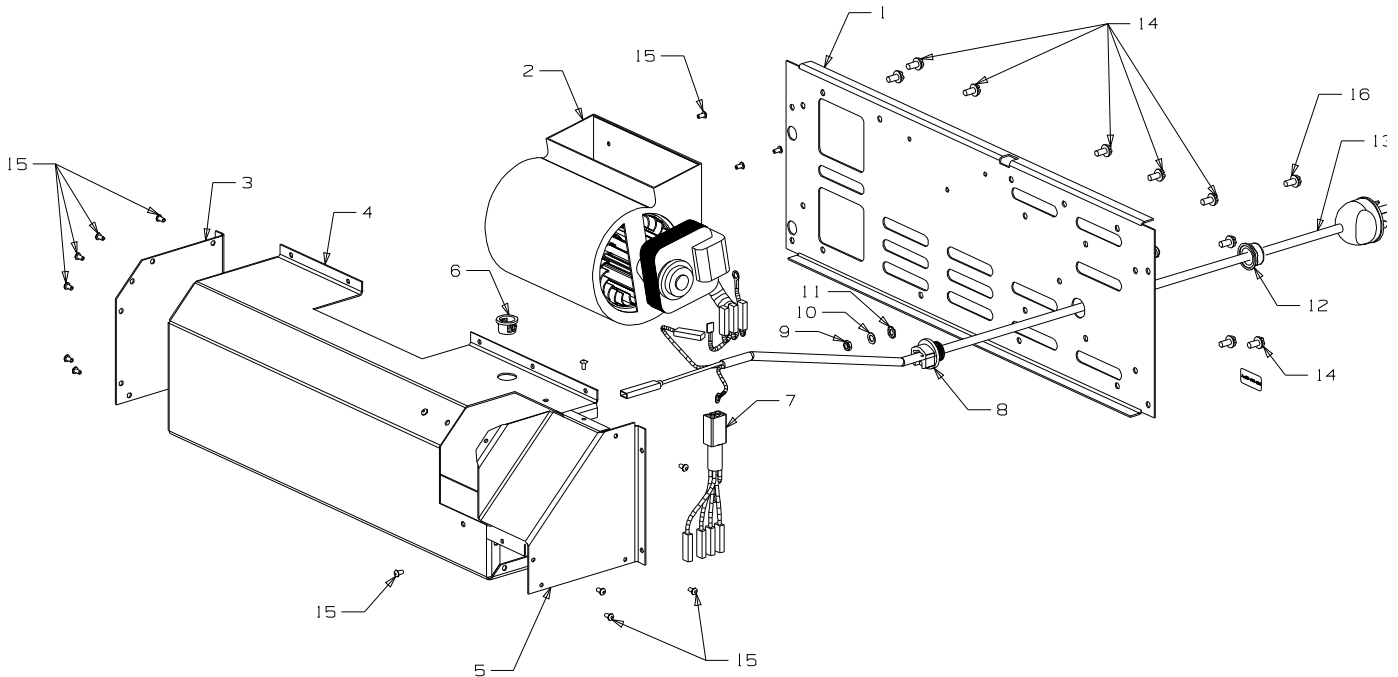

Item No	Part No	Description	Qty	Item No	Part No	Description	Qty
1	988681	Panel-Fan Mounting - Matt Black	1	12	502068	Clamp-Cable	1
•	988682	Panel-Fan Mounting - Forest Green	1	13	557089	Nut-Cable	1
2	586174	Fan-3 Speed	1	14	501857	Screw, Pan M5 x 10	1
3	988714	Cover-Fan, LH	1	15	503630	Screw, S/T 10 x .4	16
4	988678	Cover-Fan	1	16	501767	Rivet-Pop 3.2 Dia x 3.2	17
5	988732	Cover-Fan, RH	1	17	501856	Nut, M5 HEX	2
6	585624	Switch-4 Position	1	18	503106	Washer, Flat M5	2
7	988734	Cover-Switch, Fan Assy	1	19	503371	Washer, Fan Disc 5 ID x 10 OD	1
8	585625	Knob-Fan Switch	1			NOT ILLUSTRATED	
9	586734	Bush-Plastic	1				
10	501704	Washer, Flat 10 x 21 x 1.6	1	988730		Fan Assembly - Matt Black	1
11	588068	Loom-3 Pin	1	988729		Fan Assembly - Forest Green	1