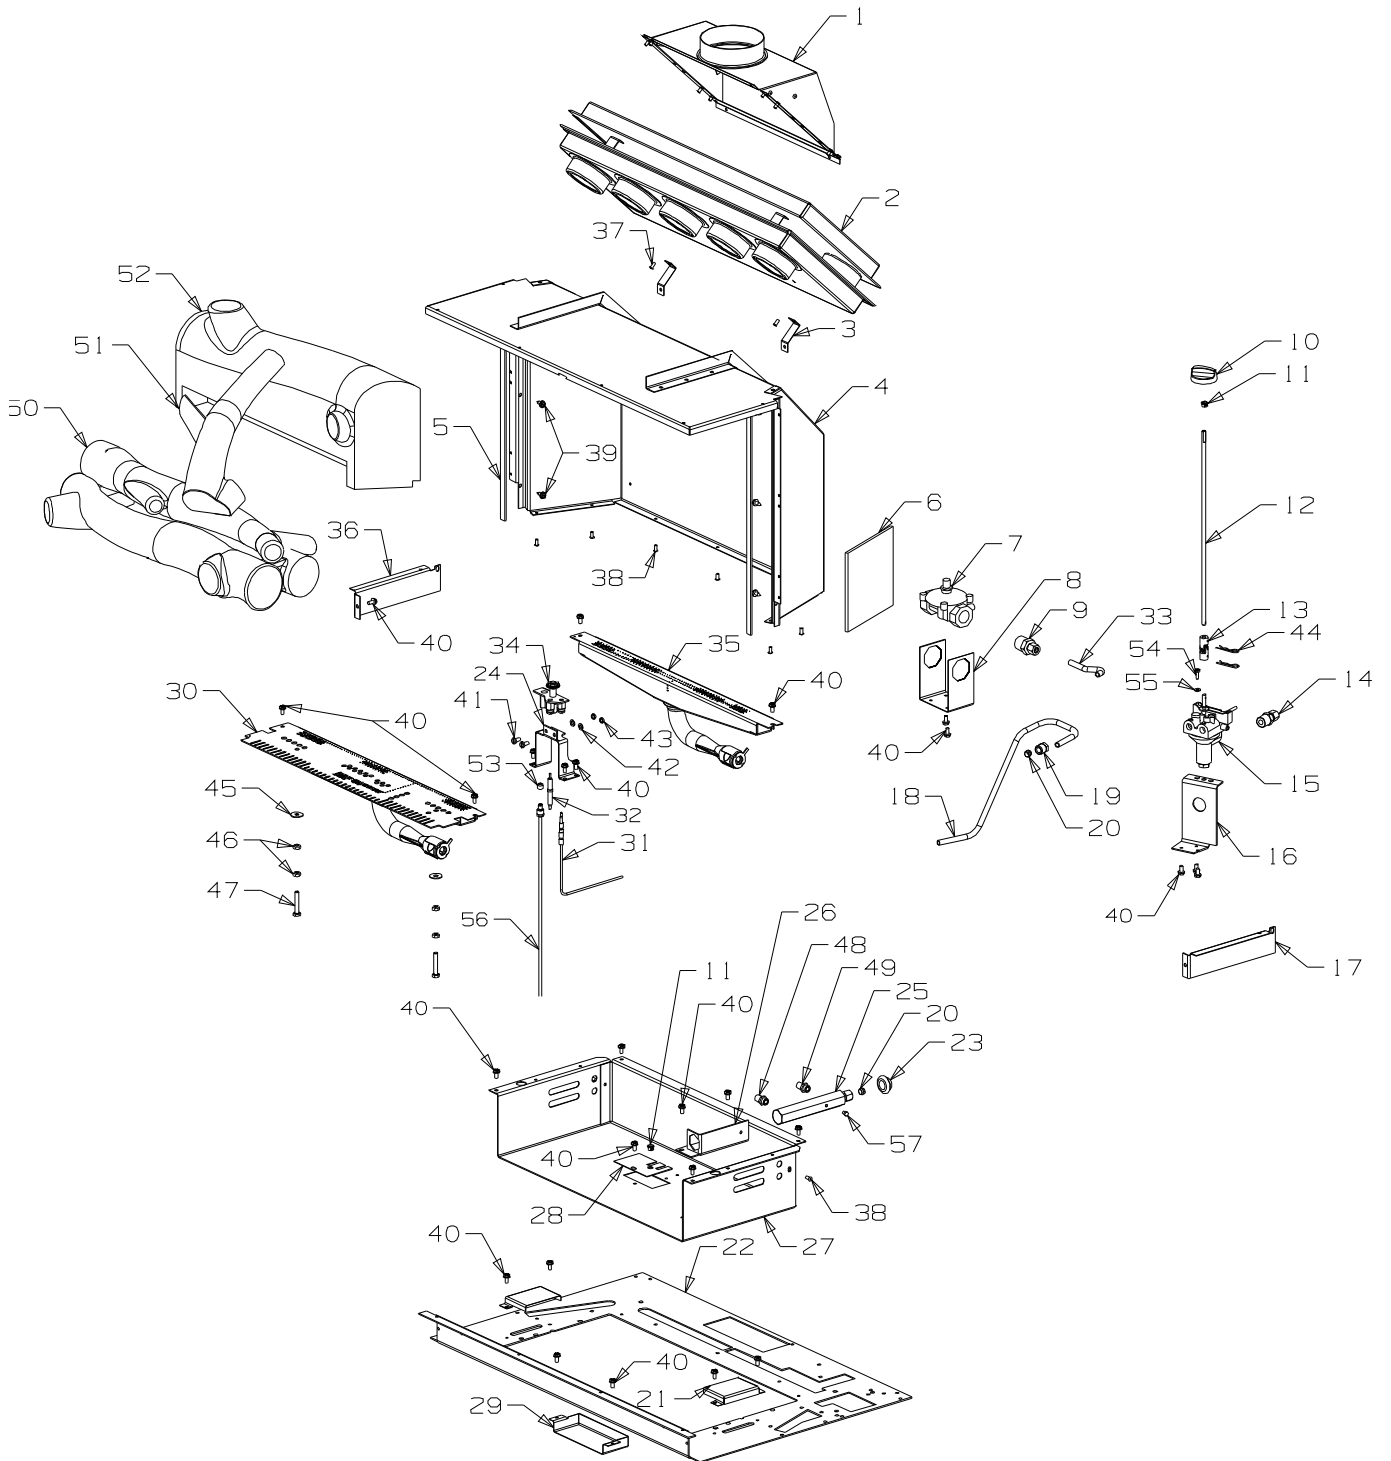

Item	Part No	Description	Qty	Item	Part No	Description	Qty
1	988045	Flue Terminal Assy	1	31	588259	Thermocouple-750 M9 x 1	1
2	988026	Heat Exchanger Assy	1	32	588403	Electrode	1
3	988006	Support-Heat Exchanger	2	33	588355	Tube-Connecting, 5/16"	
4	988580	Firebox Assy	1			- Natural Gas Only	1
5	600714	Tape-Firebox, 3 x 25	2	34	588595	Pilot Assy	1
6	588081	Board-Insulating, Ceramic	1	35	788587	Burner Assy, Rear - NG	1
7	588051	Regulator - Natural Gas	1	•	788725	Burner Assy, Rear - LPG	1
8	988065	Bracket-Mounting, Regulator		36	988627	Plate-Stop, Spillage LH	1
		- Natural Gas Only	1	37	503583	Rivet, 4.0 Dia	8
9	588077	Connector-Complete, 8 x 1/2"		38	586167	Rivet-Pop 4.0 Dia x 4.8	15
		- Natural Gas Only	1	39	503259	Screw; S/T 10 x .5	23
10	588170	Knob-Control, Gas	1	40	503630	Screw; S/T 10 x .4	43
11	588399	Bush-Plastic	2	41	501857	Screw, Pan M5 x 10	2
12	588332	Rod-Control Valve - Black	1	42	501330	Washer, Flat 5 x 10 x 1	2
13	588322	Universal-Control Valve, Gas	1	43	501856	Nut, M5 Hex	2
14	588354	Connector-Complete, 8 x 3/8"	1	44	503652	Clip-Hairpin, Dia 1.4mm	2
15	588565	Valve-Control, Gas 600mm	1	45	503196	Washer, Flat 1/4"	8
16	988733	Bracket-Mounting, Control Valve	1	46	503613	Nut, M6 HEX	6
17	988628	Plate-Stop, Spillage RH	1	47	501815	Screw, Pan M6 x 35	6
18	588567	Tube-Main Injector	1	48	588624	Injector-Main 0.80 - NG	1
19	588171	Fitting-Inlet, M14 x 1.5	1	•	588596	Injector-Main 1.20 - LPG	1
20	588172	Olive-M8, Brass	2	49	588592	Injector-Main 0.85 - NG	1
21	988649	Cover-Secondary Air, Side	2	•	588596	Injector-Main 1.20 - LPG	1
22	988576	Base Plate	1	50	788608	Log-Ceramic, Front	1
23	501086	Grommet, 19mm	1	51	788610	Log-Ceramic, Top	1
24	988597	Bracket-Monting, Pilot	1	52	788609	Log-Ceramic, Rear	1
25	588566	Manifold-Burner	1	53	588541	Jet-Pilot , 0.50 - NG	1
26	988591	Bracket-Mounting, Injector	1	•	588407	Jet-Pilot, 0.30 - LPG	1
27	788585	Heatshield-Pedestal	1	54	502203	Screw, Pan M4 x 12	1
28	988621	Plate-Cover, Heatshield	1	55	503593	Washer, Flat 4	3
29	988652	Cover-Secondary Air, Front	1	56	588079	Tube-Inlet, Pilot	
30	788588	Burner Assy-Gas, Front - NG	1			- 3/16" x 725mm	1
•	788726	Burner Assy-Gas, Front - LPG	1	57	503631	Screw, Pan M4 x 5	1