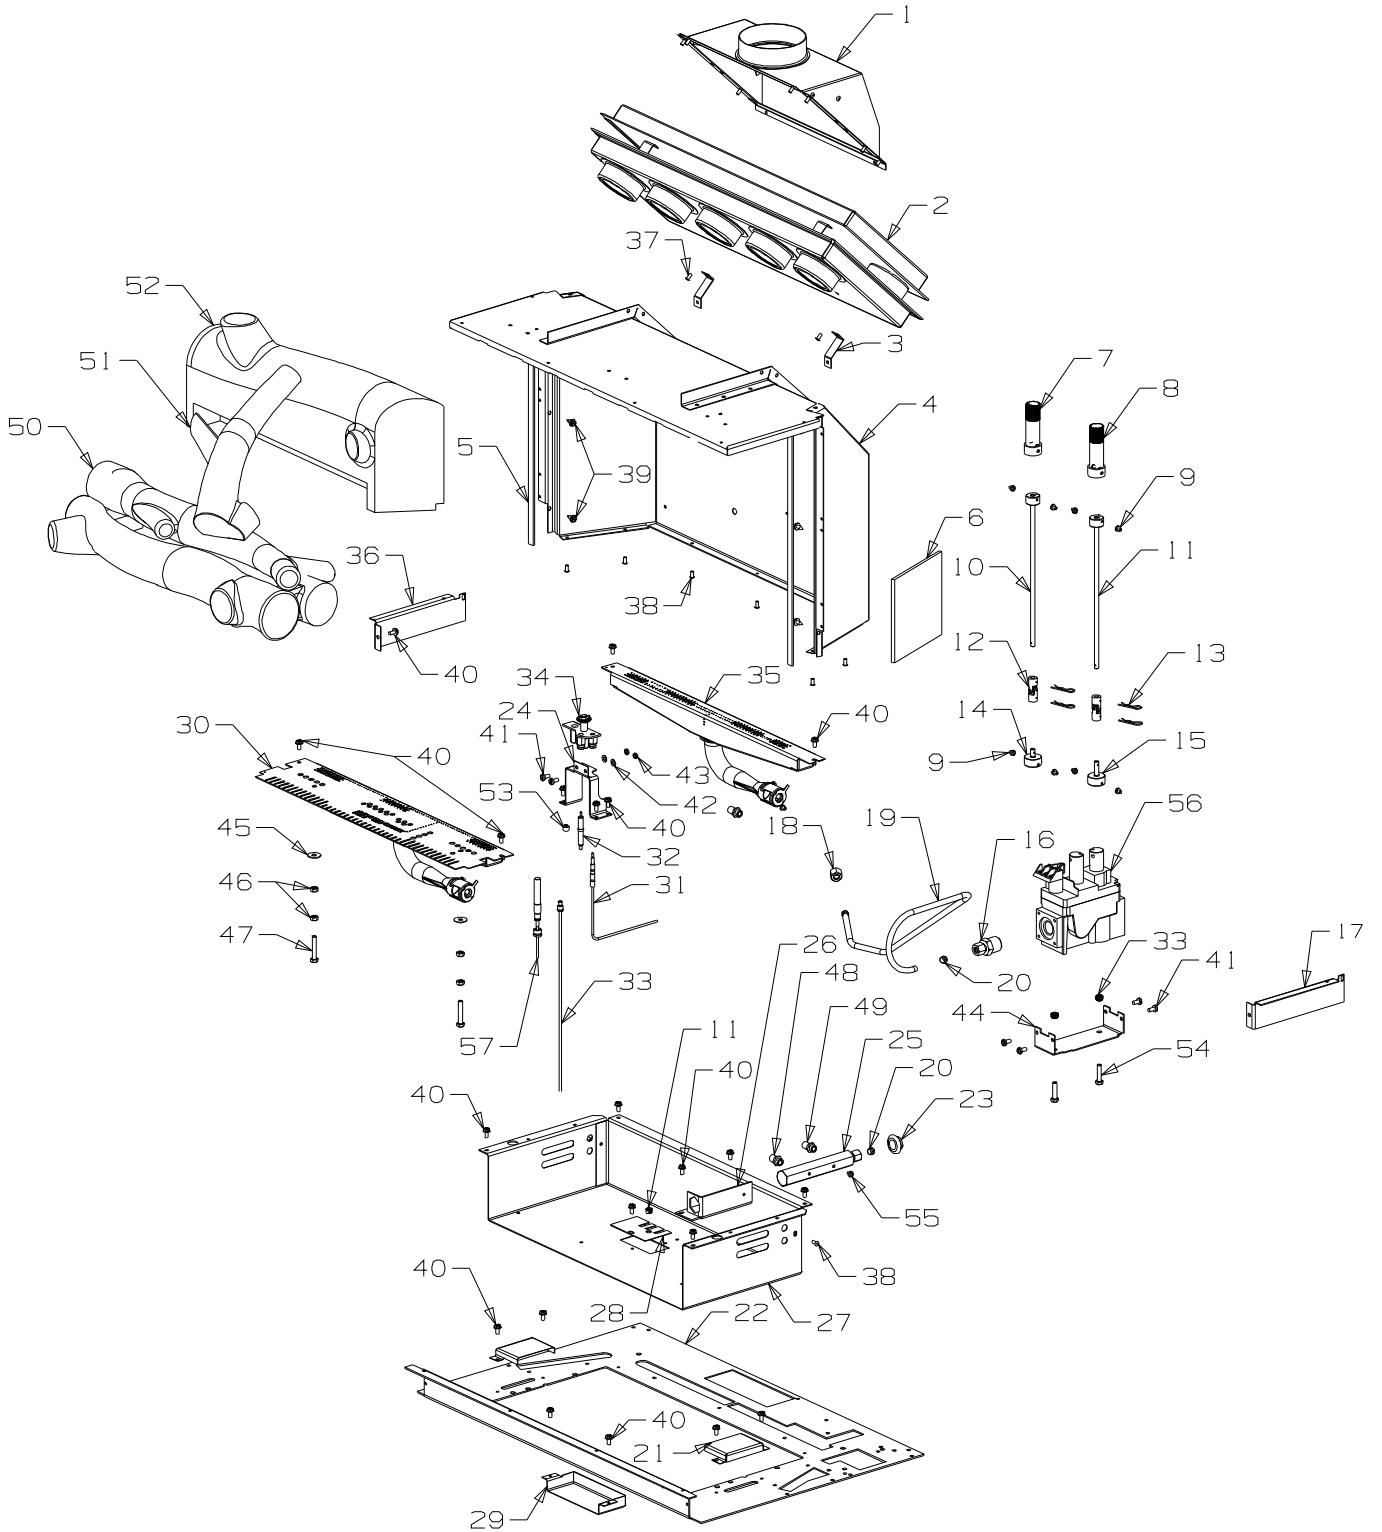

Masport®

MG 5000 Natural Gas/LPG (New Zealand - Accessory)

Part Numbers	Natural Gas	Matt Black	988813
		Forest Green	988815
	LPG	Matt Black	988814
		Forest Green	988816

From Serial Number 400000

Item No	Part No	Description	Qty	Item No	Part No	Description	Qty
1	988450	Panel-Lid, Control - Matt Black (includes item nos. 2, 41)	1	26	988665	Panel-Access Venturi	1
•	988452	Panel-Lid, Control - Forest Green	1	27	788653	Panel-Pedestal, Front - Matt Black	1
2	588233	Knob-Cover, Control Valve	1	•	788655	Panel-Pedestal, Front - Forest Green	1
3	988456	Panel-Top - Matt Black	1	28	788643	Panel-Pedestal, LH Side - Matt Black	1
•	988457	Panel-Top - Forest Green	1	•	788645	Panel-Pedestal, LH Side - Forest Green	1
4	588441	Plate-Control Panel	1	29	788616	Panel Assy-Front - Matt Black	1
5	988397	Panel-Backing, Control - Matt Black	1	•	788650	Panel Assy-Front - Forest Green	1
6	988435	Catch-Hinge, Lid	1	30	788573	Trim-Glass Retainer, Bottom	1
7	988082	Bracket-Mounting, Heatshield	2	31	788625	Plate-Cover, Glass - Matt Black	1
8	788305	Heatshield-Top, Flued (includes item nos. 7-9, 51)	1	32	788574	Glass - 5 x 655 x 330	1
9	700714	Tape - 3 x 25 x 610	1	33	788575	Glass - 5 x 330 x 162	2
10	788147	Cover-Rear, Diverter - Matt Black	1	34	788510	Rope-Glass Fibre, 5.5	1
•	788148	Cover-Rear, Diverter - Forest Green	1	35	588062	Strip-Backing, Glass Spring	2
11	788479	Panel-Access, Piezo - Matt Black	1	36	588048	Spring-Glass Retainer	2
•	788481	Panel-Access, Piezo - Forest Green	1	37	988577	Trim-Glass Retainer, Rear	2
12	988209	Panel-Rear - Matt Black	1	38	788511	Tape-Glass, Flat 3 x 10	1
•	988219	Panel-Rear - Forest Green	1	39	788572	Trim-Glass Retainer, Top - Gold	1
13	988396	Heatshield-Control Panel	1	40	788578	Louvre Assy-3 Blade - Black	1
14	988280	Panel-Rear Access, LH - Matt Black - NG	1	41	503004	Screw; Csk No. 8 x 5/8"	1
•	988281	Panel-Rear Access, LH - Forest Green - NG	1	42	501682	Nut, M6 HEX	6
•	988295	Panel-Rear Access, RH - Matt Black - LPG	1	43	503259	Screw; S/T 10 x .5	23
•	988297	Panel-Rear Access, RH - Forest Green - LPG	1	44	503381	Push Fix , Spire	2
15	988584	Heatshield-Side, RH	1	45	503388	Nut-Spire	2
16	788600	Panel-Side, RH - Matt Black	1	46	503621	Screw, Pan M4 x 8	2
•	788602	Panel-Side, RH - Forest Green	1	47	586734	Bush-Plastic	2
17	988670	Heatshield-Side, LH	1	48	503630	Screw; S/T 10 x .4	43
18	788603	Panel-Side, LH - Matt Black	1	49	501704	Washer, Flat 10 x 21 x 1.6	2
•	788605	Panel-Side, LH - Forest Green	1	50	503704	Screw; S/T 8 x.5	4
19	988267	Panel-Access, Control - Matt Black	1	51	501303	Rivet-Pop 4.0 Dia x 7.9	6
•	988269	Panel-Access, Control - Forest Green	1	52	586167	Rivet-Pop 4.0 Dia x 4.8	15
20	986792	Bracket-Seismic Restraint	1	53	986148	Spacer-Grille	6
21	788676	Fan Assy-Top Switch - Matt Black	1	54	503196	Washer; Flat 1/4" x .75	8
•	788677	Fan Assy-Top Switch - Forest Green	1	55	584581	Badge-Masport - Gold	1
22	586155	Plug-Swich Hole	1	56	503429	Rivet-Pop 3.2 Dia x 4.8	8
23	788646	Panel-Pedestal, RH Side - Matt Black	1	57	988388	Spacer-Control Panel	2
•	788648	Panel-Pedestal, RH Side - Forest Green	1	58	501959	Screw, Set M6 x 12 HEX	10
24	988674	Foot Assy - Matt Black (Incl. Trim)	1	59	986413	Bracket-Seismic Restraint	2
•	988675	Foot Assy - Forest Green	1	60	503627	Rivet 4.0 Dia	8
25	788629	Panel-Pedestal, Front Inner	1	61	503459	Screw, S/T 12 x 25	2
				62	986149	Spacer-Front Panel	4
				63	988557	Plate-Adaptor	2
				64	585627	Knob-Fan Switch	1
				65	585624	Switch-4 Position	1
				66	588460	Loom-Fan Remote	1
				67	503622	Nut, M4 Hex Stainless	4
				68	788664	Control-Sensor	1
				69	588410	Lead-Piezo	1
				70	503661	Screw, Pan M4 x 20	2
				71	788667	Support-Flue - Matt Black	1
				•	788668	Support-Flue - Forest Green	1
				•	788669	Support-Flue - Warm White	1
				72	588507	Terminal-Utilux 6.3mm	1