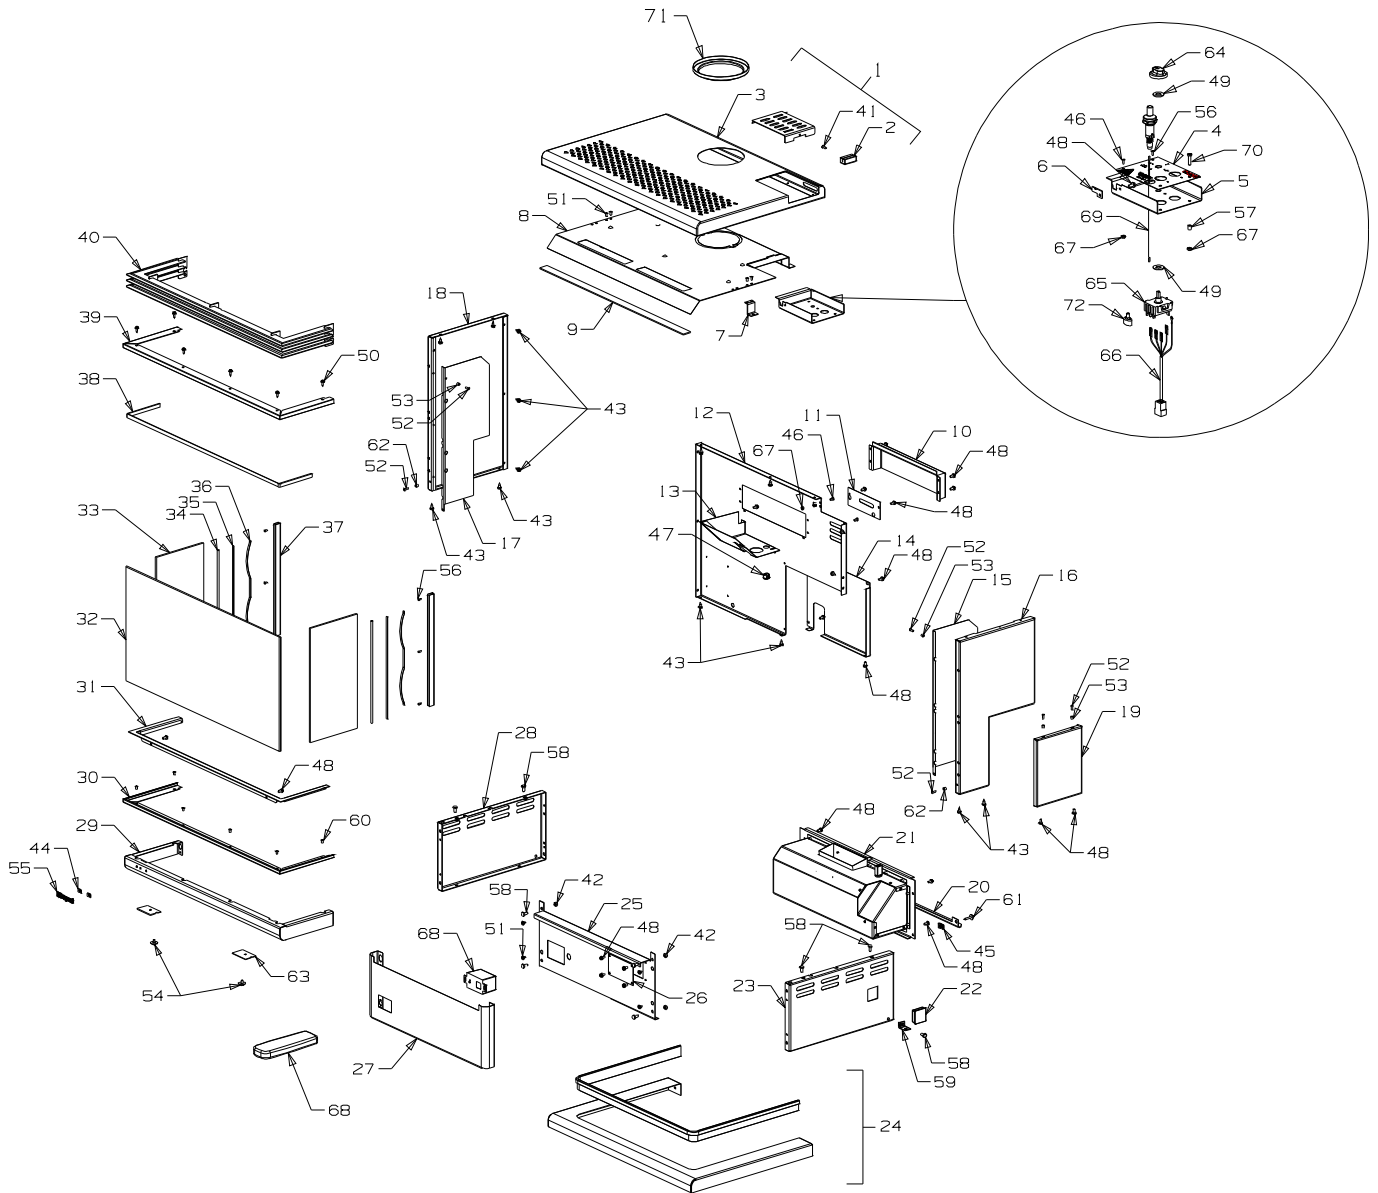

Masport®

MG 5000 Natural Gas/LPG (New Zealand - Accessory)

Part Numbers	Natural Gas	Matt Black	988813
		Forest Green	988815
	LPG	Matt Black	988814
		Forest Green	988816

From Serial Number 400000

Item No	Part No	Description	Qty	Item No	Part No	Description	Qty
1	988450	Panel-Lid, Control - Matt Black (includes item nos. 2, 41)	1	26	988665	Panel-Access Venturi	1
•	988452	Panel-Lid, Control - Forest Green	1	27	788653	Panel-Pedestal, Front - Matt Black	1
2	588233	Knob-Cover, Control Valve	1	•	788655	Panel-Pedestal, Front - Forest Green	1
3	988456	Panel-Top - Matt Black	1	28	788643	Panel-Pedestal, LH Side - Matt Black	1
•	988457	Panel-Top - Forest Green	1	•	788645	Panel-Pedestal, LH Side - Forest Green	1
4	588441	Plate-Control Panel	1	29	788616	Panel Assy-Front - Matt Black	1
5	988397	Panel-Backing, Control - Matt Black	1	•	788650	Panel Assy-Front - Forest Green	1
6	988435	Catch-Hinge, Lid	1	30	788573	Trim-Glass Retainer, Bottom	1
7	988082	Bracket-Mounting, Heatshield	2	31	788625	Plate-Cover, Glass - Matt Black	1
8	788305	Heatshield-Top, Flued (includes item nos. 7-9, 51)	1	32	788574	Glass - 5 x 655 x 330	1
9	700714	Tape - 3 x 25 x 610	1	33	788575	Glass - 5 x 330 x 162	2
10	788147	Cover-Rear, Diverter - Matt Black	1	34	788510	Rope-Glass Fibre, 5.5	1
•	788148	Cover-Rear, Diverter - Forest Green	1	35	588062	Strip-Backing, Glass Spring	2
11	788479	Panel-Access, Piezo - Matt Black	1	36	588048	Spring-Glass Retainer	2
•	788481	Panel-Access, Piezo - Forest Green	1	37	988577	Trim-Glass Retainer, Rear	2
12	988209	Panel-Rear - Matt Black	1	38	788511	Tape-Glass, Flat 3 x 10	1
•	988219	Panel-Rear - Forest Green	1	39	788572	Trim-Glass Retainer, Top - Gold	1
13	988396	Heatshield-Control Panel	1	40	788578	Louvre Assy-3 Blade - Black	1
14	988280	Panel-Rear Access, LH - Matt Black - NG	1	41	503004	Screw; Csk No. 8 x 5/8"	1
•	988281	Panel-Rear Access, LH - Forest Green - NG	1	42	501682	Nut, M6 HEX	6
•	988295	Panel-Rear Access, RH - Matt Black - LPG	1	43	503259	Screw; S/T 10 x .5	23
•	988297	Panel-Rear Access, RH - Forest Green - LPG	1	44	503381	Push Fix , Spire	2
15	988584	Heatshield-Side, RH	1	45	503388	Nut-Spire	2
16	788600	Panel-Side, RH - Matt Black	1	46	503621	Screw, Pan M4 x 8	2
•	788602	Panel-Side, RH - Forest Green	1	47	586734	Bush-Plastic	2
17	988670	Heatshield-Side, LH	1	48	503630	Screw; S/T 10 x .4	43
18	788603	Panel-Side, LH - Matt Black	1	49	501704	Washer, Flat 10 x 21 x 1.6	2
•	788605	Panel-Side, LH - Forest Green	1	50	503704	Screw; S/T 8 x.5	4
19	988267	Panel-Access, Control - Matt Black	1	51	501303	Rivet-Pop 4.0 Dia x 7.9	6
•	988269	Panel-Access, Control - Forest Green	1	52	586167	Rivet-Pop 4.0 Dia x 4.8	15
20	986792	Bracket-Seismic Restraint	1	53	986148	Spacer-Grille	6
21	788676	Fan Assy-Top Switch - Matt Black	1	54	503196	Washer; Flat 1/4" x .75	8
•	788677	Fan Assy-Top Switch - Forest Green	1	55	584581	Badge-Masport - Gold	1
22	586155	Plug-Swich Hole	1	56	503429	Rivet-Pop 3.2 Dia x 4.8	8
23	788646	Panel-Pedestal, RH Side - Matt Black	1	57	988388	Spacer-Control Panel	2
•	788648	Panel-Pedestal, RH Side - Forest Green	1	58	501959	Screw, Set M6 x 12 HEX	10
24	988674	Foot Assy - Matt Black (Incl. Trim)	1	59	986413	Bracket-Seismic Restraint	2
•	988675	Foot Assy - Forest Green	1	60	503627	Rivet 4.0 Dia	8
25	788629	Panel-Pedestal, Front Inner	1	61	503459	Screw, S/T 12 x 25	2
				62	986149	Spacer-Front Panel	4
				63	988557	Plate-Adaptor	2
				64	585627	Knob-Fan Switch	1
				65	585624	Switch-4 Position	1
				66	588460	Loom-Fan Remote	1
				67	503622	Nut, M4 Hex Stainless	4
				68	788664	Control-Sensor	1
				69	588410	Lead-Piezo	1
				70	503661	Screw, Pan M4 x 20	2
				71	788667	Support-Flue - Matt Black	1
				•	788668	Support-Flue - Forest Green	1
				•	788669	Support-Flue - Warm White	1
				72	588507	Terminal-Utilux 6.3mm	1