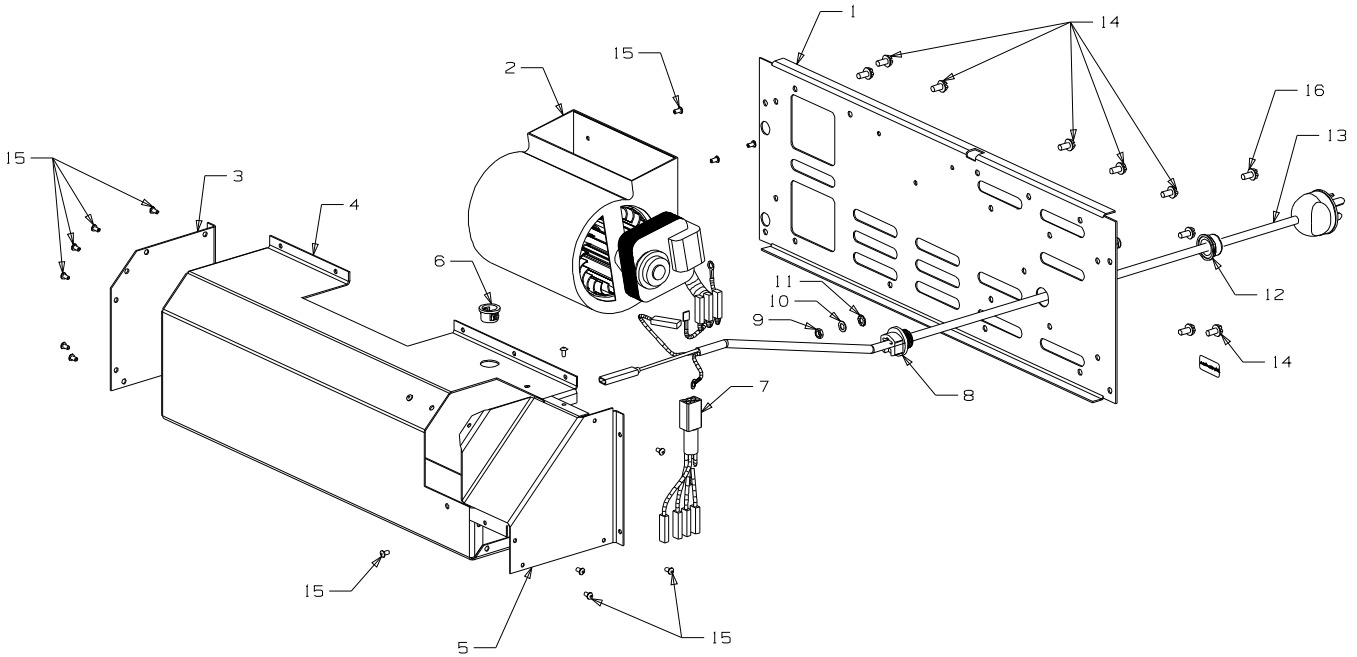

Item No	Part No	Description	Qty	Item No	Part No	Description	Qty
1	988681	Panel-Fan Mounting - Matt Black	1	10	503106	Washer, Flat M5	2
•	988682	Panel-Fan Mounting - Forest Green	1	11	503371	Washer, Fan Disc 5 ID x 10 OD	1
2	586174	Fan-3 Speed	1	12	557089	Nut-Cable	1
3	988679	Cover-Fan, LH	1	13	588068	Loom-3 Pin, Fan	1
4	988678	Cover-Fan	1	14	503630	Screw, S/T 10 x .4	13
5	988714	Cover-Fan, RH	1	15	501767	Rivet-Pop 3.2 Dia x 3.2	17
6	586734	Bush-Plastic	1	16	501857	Screw, Pan M5 x 10	1
7	588459	Loom-Adaptor, Fan	1	NOT ILLUSTRATED			
8	502068	Clamp-Cable	1	988676	Fan Assy - Matt Black	1	
9	501856	Nut, M5 HEX	2	988677	Fan Assy - Forest Green	1