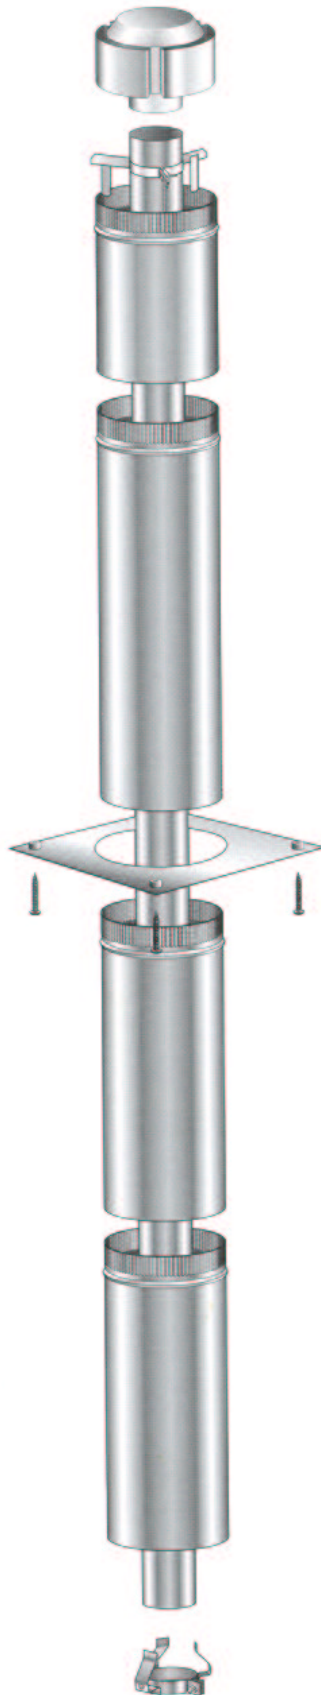

Freestanding B Vent Gas Flue Kit - Black

Flue Kit Part Number: 588656

When ordering PLEASE QUOTE PART NUMBER & Description, NOT Illustration No.
Determine right or left hand side from standing in operating position (standing at handle)