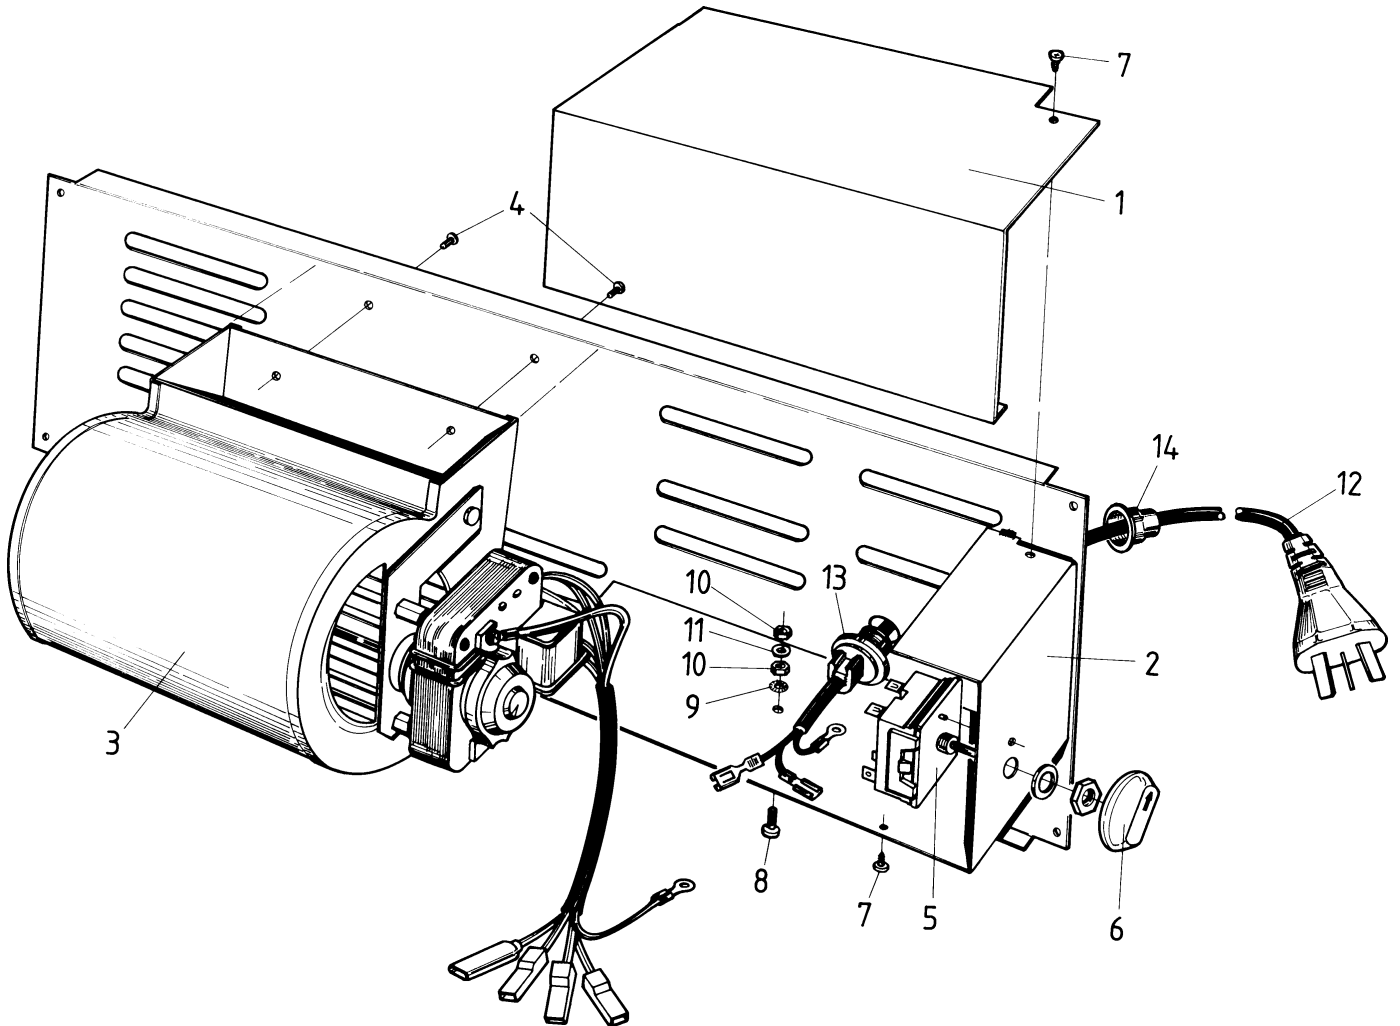

Item No	Part No	Description	Qty	Item No	Part No	Description	Qty
1	986187	Cover-Fan Motor	1	10	501856	Nut, M5	2
2	986192	Panel Assy Fan (Matt Black)	1	11	503106	Washer, Flat M5	2
•	986195	Panel Assy Fan (Warm White)	1	12	588068	Loom	1
•	988150	Panel Assy Fan (Forest Green)	1	13	502068	Clamp-Cable	1
3	586174	Fan-3 Speed	1	14	577089	Nut-Cable	1
4	501767	Rivet-Pop 3.2 Dia x 3.2	3			NOT ILLUSTRATED	
5	585624	Switch-4 Position	1				
6	585625	Knob-Fan Switch	1				
7	501110	Screw, S/T 1/4" x 6	3		986364	Fan Assy - Matt Black	1
8	501857	Screw, Pan M5 x 10	1		988095	Fan Assy - Forest Green	1
9	503371	Washer, Fan Disc	1		986366	Fan Assy - Warm White	1