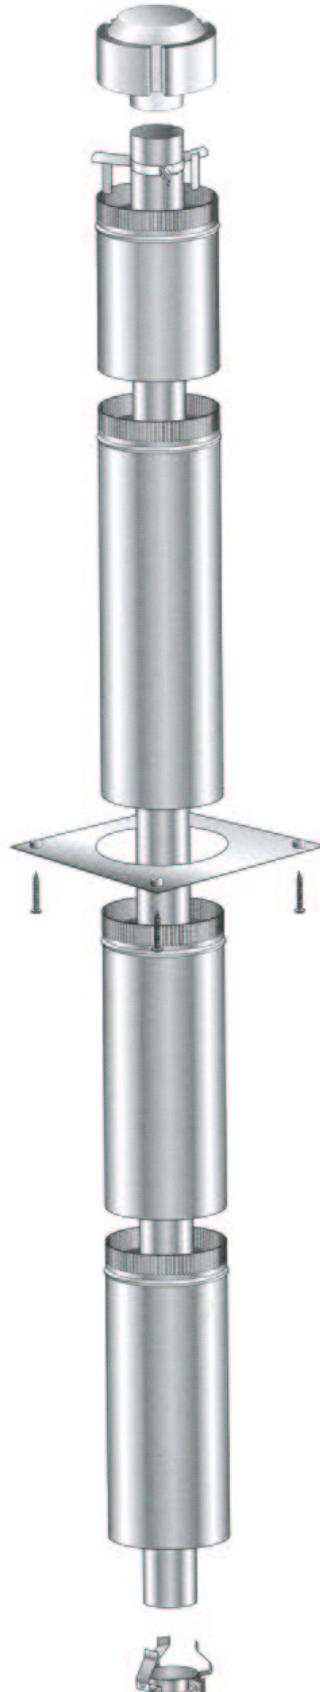

Freestanding B Vent Gas Flue Kit - Black

Flue Kit Part Number: 588656

When ordering PLEASE QUOTE PART NUMBER & Description, NOT Illustration No.
Determine right or left hand side from standing in operating position (standing at handle)