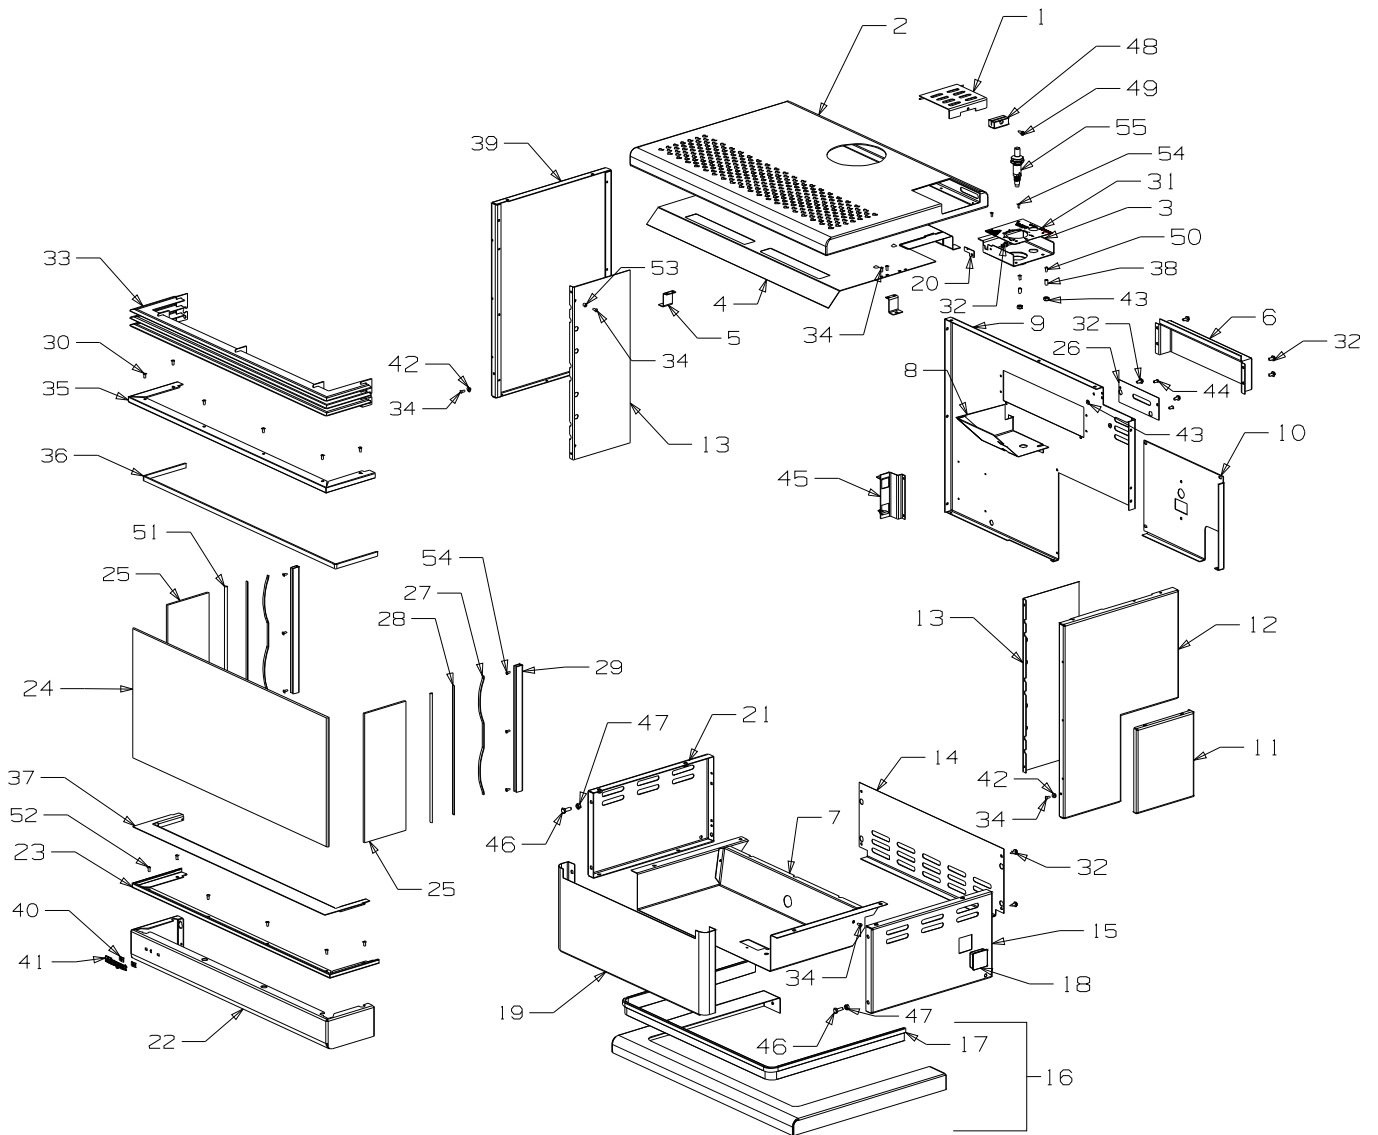

From Serial Number 051860

Item No	Part No	Description	Qty	Item No	Part No	Description	Qty
1	988275	Panel-Lid, Control Valve - Matt Black		19	988202	Panel-Pedestal, Front - Matt Black	1
	988277	Panel-Lid, Control Valve - Forest Green	1		988212	Panel-Pedestal, Front - Forest Green	1
	988276	Panel-Lid, Control Valve - Warm White	1		988222	Panel-Pedestal, Front - Warm White	1
2	988205	Panel-Top - Matt Black	1	20	988435	Catch-Hinge, Lid	1
	988215	Panel-Top - Forest Green	1	21	988203	Panel-Pedestal, LH Side - Matt Black	1
	988225	Panel-Top - Warm White	1		988213	Panel-Pedestal, LH Side - Forest Green	1
3	988058	Panel-Backing, Control - Black	1		988223	Panel-Pedestal, LH Side - Warm White	1
4	988060	Heatshield-Top Panel	1	22	988206	Panel-Front - Matt Black	1
5	988082	Bracket-Mounting, Heatshield	2		988216	Panel-Front - Forest Green	1
6	988147	Cover-Rear, Diverter - Black	1		988226	Panel-Front - Warm White	1
	988148	Cover-Rear, Diverter - Forest Green	1	23	988497	Trim-Glass Retainer, Bottom	1
	988149	Cover-Rear, Diverter - Warm White	1	24	988001	Glass-G/Fire 5 x 656 x 295	1
7	988291	Heatshield- Pedestal	1	25	988002	Glass-G/Fire 5 x 295 x 111	2
8	988384	Heatshield, Control Panel	1	26	988479	Panel-Access, Piezo - Matt Black	1
9	988209	Panel-Rear - Matt Black	1		988481	Panel-Access, Piezo - Forest Green	1
	988219	Panel-Rear - Forest Green	1		988480	Panel-Access, Piezo - Warm White	1
	988229	Panel-Rear - Warm White	1	27	588048	Spring-Glass Retainer	2
10	988295	Panel-Rear Access - Matt Black	1	28	588062	Strip-Backing, Glass Spring	2
	988297	Panel-Rear Access - Forest Green	1	29	988498	Trim-Glass Retainer, Rear	2
	988296	Panel-Rear Access - Warm White	1	30	503009	Screw, S/T 8 x 0.3	6
11	988267	Panel-Access, Control - Matt Black	1	31	588438	Plate-Control Panel	1
	988269	Panel-Access, Control - Forest Green	1	32	503630	Screw, S/T 10 x .04	30
	988268	Panel-Access, Control - Warm White	1	33	788500	Grille-3 Louvre	1
12	988235	Panel-Side, RH - Matt Black	1	34	586167	Rivet, 4.0 Dia x 4.8	16
		• Incl. Item No's. 13, 34, 42, 53		35	988490	Trim-Glass Retainer, Top (Gold)	1
	988270	Panel-Side, RH - Forest Green	1	36	788511	Tape-Glass, Flat 3 x 10	1
		• Incl. Item No's. 13, 34, 42, 53		37	988496	Plate-Cover, Glass	1
	988236	Panel-Side, RH - Warm White	1	38	988388	Spacer-Control Panel	2
		• Incl. Item No's. 13, 34, 42, 53		39	988208	Panel-Side, LH - Matt Black	1
13	988063	Heatshield-Side	2		988218	Panel-Side, LH - Forest Green	1
14	988204	Panel-Pedestal Back - Matt Black	1		988228	Panel-Side, LH - Warm White	1
	988214	Panel-Pedestal Back - Forest Green	1	40	503381	Push Fix, Spire	2
	988224	Panel-Pedestal Back - Warm White	1	41	584581	Badge - Gold	1
15	988201	Panel-Pedestal, RH Side - Matt Black	1	42	986149	Spacer-Front Panel	2
	988211	Panel-Pedestal, RH Side - Forest Green	1	43	503622	Nut, M4 Hex Stainless	6
	988221	Panel-Pedestal, RH Side - Warm White	1	44	503621	Screw, Pan M4 x 8	6
16	986264	Foot Assy-Matt Black (Packed)	1	45	988313	Bracket-Mounting, Thermostat	1
	986416	Foot Assy-Forest Green (Packed)	1	46	501959	Screw, Set M6 x 12	8
	986266	Foot Assy-Warm White (Packed)	1	47	501682	Nut, M6	8
17	986218	Trim-Pedestal Foot, Gold	1	48	588233	Knob-Cover, Control Valve	1
18	586155	Plug-Switch Hole	1	49	503004	Screw, Csk No. 8 x 5 /8"	1
				50	503661	Screw, Pan M4 x 20	2
				51	788510	Rope-Glass Fibre, 5.5	1
				52	503627	Rivet, 4.0 Dia	8
				53	986148	Spacer-Grille	2
				54	503429	Rivet-Pop, 3.2 Dia x 4.8	8
				55	588383	Piezo-Igniter	1
				56	986413	Bracket-Seismic Restraint	1
				57	501815	Screw, Set M6 x 35	4
				58	986792	Bracket-Seismic Restraint	1
				59	503388	Nut-Spire	2
				60	503459	Screw, S/T 12 x 25	2