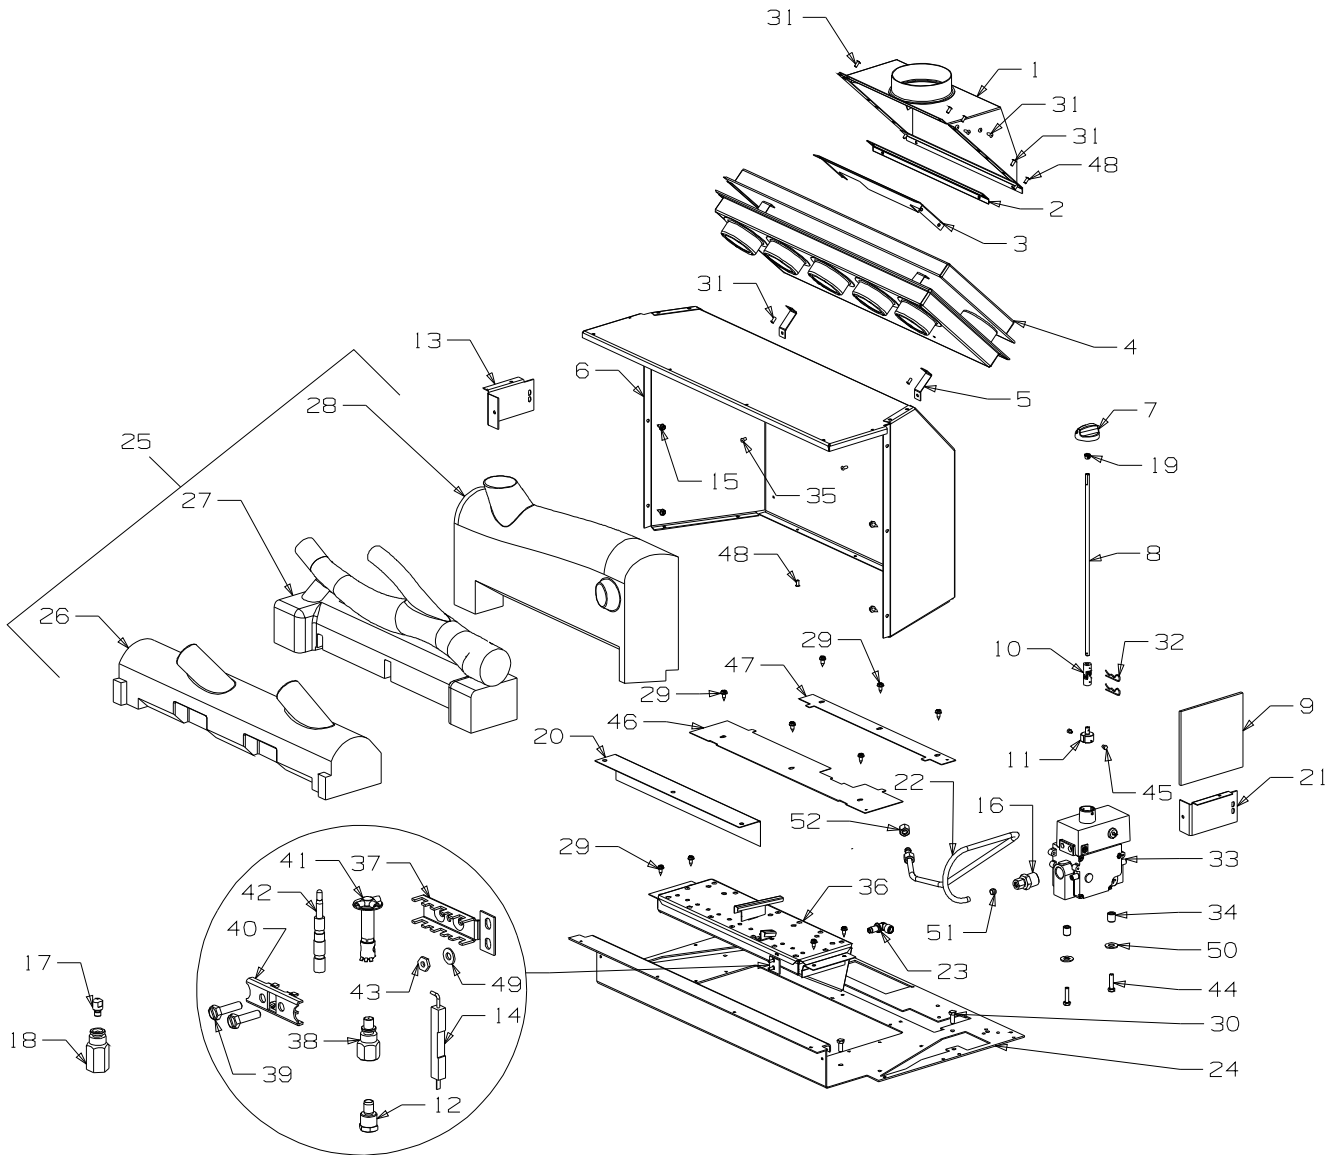

From Serial Number 051860

Item No	Part No	Description	Qty	Item No	Part No	Description	Qty
1	988275	Panel-Lid, Control Valve - Matt Black		19	988202	Panel-Pedestal, Front - Matt Black	1
	988277	Panel-Lid, Control Valve - Forest Green	1		988212	Panel-Pedestal, Front - Forest Green	1
	988276	Panel-Lid, Control Valve - Warm White	1		988222	Panel-Pedestal, Front - Warm White	1
2	988205	Panel-Top - Matt Black	1	20	988435	Catch-Hinge, Lid	1
	988215	Panel-Top - Forest Green	1	21	988203	Panel-Pedestal, LH Side - Matt Black	1
	988225	Panel-Top - Warm White	1		988213	Panel-Pedestal, LH Side - Forest Green	1
3	988058	Panel-Backing, Control - Black	1		988223	Panel-Pedestal, LH Side - Warm White	1
4	988060	Heatshield-Top Panel	1	22	988206	Panel-Front - Matt Black	1
5	988082	Bracket-Mounting, Heatshield	2		988216	Panel-Front - Forest Green	1
6	988147	Cover-Rear, Diverter - Black	1		988226	Panel-Front - Warm White	1
	988148	Cover-Rear, Diverter - Forest Green	1	23	988497	Trim-Glass Retainer, Bottom	1
	988149	Cover-Rear, Diverter - Warm White	1	24	988001	Glass-G/Fire 5 x 656 x 295	1
7	988291	Heatshield- Pedestal	1	25	988002	Glass-G/Fire 5 x 295 x 111	2
8	988384	Heatshield, Control Panel	1	26	988479	Panel-Access, Piezo - Matt Black	1
9	988209	Panel-Rear - Matt Black	1		988481	Panel-Access, Piezo - Forest Green	1
	988219	Panel-Rear - Forest Green	1		988480	Panel-Access, Piezo - Warm White	1
	988229	Panel-Rear - Warm White	1	27	588048	Spring-Glass Retainer	2
10	988295	Panel-Rear Access - Matt Black	1	28	588062	Strip-Backing, Glass Spring	2
	988297	Panel-Rear Access - Forest Green	1	29	988498	Trim-Glass Retainer, Rear	2
	988296	Panel-Rear Access - Warm White	1	30	503009	Screw, S/T 8 x 0.3	6
11	988267	Panel-Access, Control - Matt Black	1	31	588438	Plate-Control Panel	1
	988269	Panel-Access, Control - Forest Green	1	32	503630	Screw, S/T 10 x .04	30
	988268	Panel-Access, Control - Warm White	1	33	788500	Grille-3 Louvre	1
12	988235	Panel-Side, RH - Matt Black	1	34	586167	Rivet, 4.0 Dia x 4.8	16
		• Incl. Item No's. 13, 34, 42, 53		35	988490	Trim-Glass Retainer, Top (Gold)	1
	988270	Panel-Side, RH - Forest Green	1	36	788511	Tape-Glass, Flat 3 x 10	1
		• Incl. Item No's. 13, 34, 42, 53		37	988496	Plate-Cover, Glass	1
	988236	Panel-Side, RH - Warm White	1	38	988388	Spacer-Control Panel	2
		• Incl. Item No's. 13, 34, 42, 53		39	988208	Panel-Side, LH - Matt Black	1
13	988063	Heatshield-Side	2		988218	Panel-Side, LH - Forest Green	1
14	988204	Panel-Pedestal Back - Matt Black	1		988228	Panel-Side, LH - Warm White	1
	988214	Panel-Pedestal Back - Forest Green	1	40	503381	Push Fix, Spire	2
	988224	Panel-Pedestal Back - Warm White	1	41	584581	Badge - Gold	1
15	988201	Panel-Pedestal, RH Side - Matt Black	1	42	986149	Spacer-Front Panel	2
	988211	Panel-Pedestal, RH Side - Forest Green	1	43	503622	Nut, M4 Hex Stainless	6
	988221	Panel-Pedestal, RH Side - Warm White	1	44	503621	Screw, Pan M4 x 8	6
16	986264	Foot Assy-Matt Black (Packed)	1	45	988313	Bracket-Mounting, Thermostat	1
	986416	Foot Assy-Forest Green (Packed)	1	46	501959	Screw, Set M6 x 12	8
	986266	Foot Assy-Warm White (Packed)	1	47	501682	Nut, M6	8
17	986218	Trim-Pedestal Foot, Gold	1	48	588233	Knob-Cover, Control Valve	1
18	586155	Plug-Switch Hole	1	49	503004	Screw, Csk No. 8 x 5 /8"	1
				50	503661	Screw, Pan M4 x 20	2
				51	788510	Rope-Glass Fibre, 5.5	1
				52	503627	Rivet, 4.0 Dia	8
				53	986148	Spacer-Grille	2
				54	503429	Rivet-Pop, 3.2 Dia x 4.8	8
				55	588383	Piezo-Igniter	1
				56	986413	Bracket-Seismic Restraint	1
				57	501815	Screw, Set M6 x 35	4
				58	986792	Bracket-Seismic Restraint	1
				59	503388	Nut-Spire	2
				60	503459	Screw, S/T 12 x 25	2