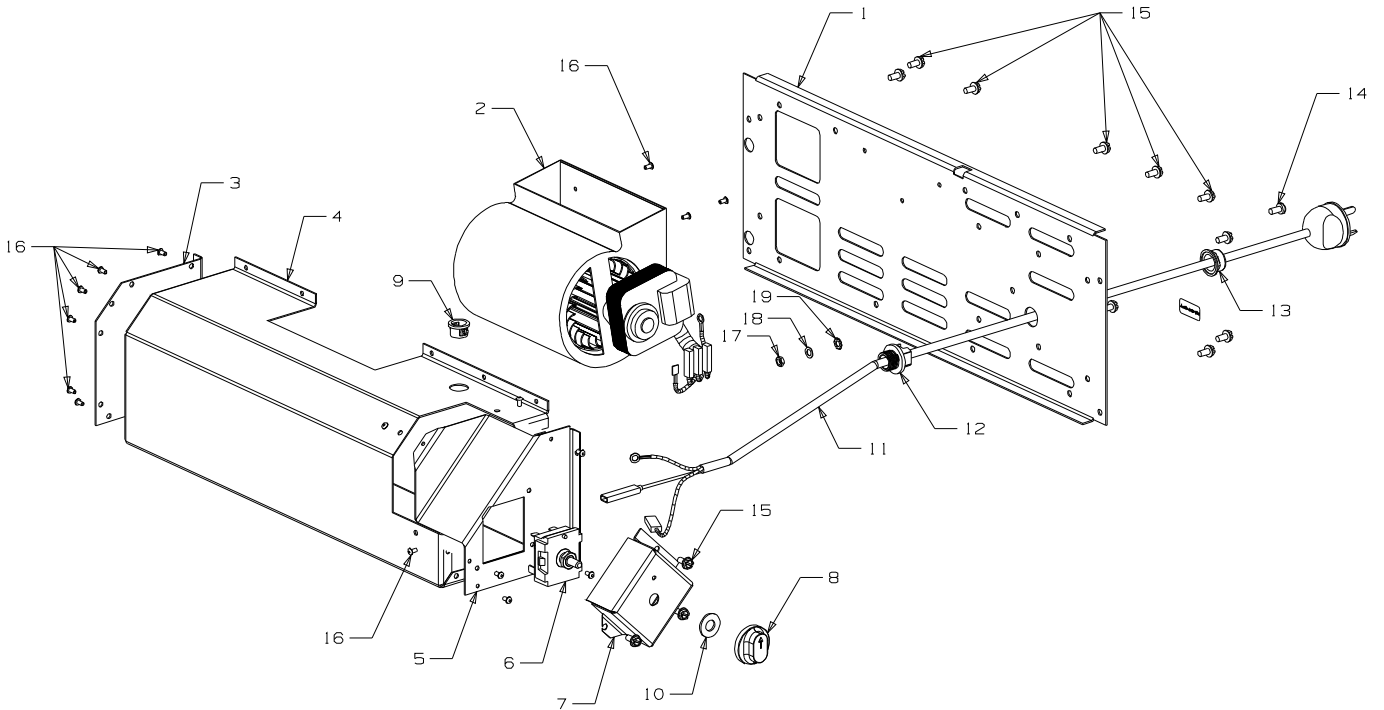

Item No	Part No	Description	Qty	Item No	Part No	Description	Qty
1	986681	Panel-Fan Mounting - Matt Black	1	12	502068	Clamp-Cable	1
•	986682	Panel-Fan Mounting - Forest Green	1	13	557089	Nut-Cable	1
2	586174	Fan-3 Speed	1	14	501857	Screw, Pan M5 x 10	11
3	988714	Cover-Fan, LH	1	15	503630	Screw, S/T 10 x .4	16
4	988678	Cover-Fan	1	16	501767	Rivet-Pop 3.2 Dia x 3.2	17
5	988732	Cover-Fan, RH	1	17	501856	Nut, M5 HEX	2
6	585624	Switch-4 Position	1	18	503106	Washer, Flat M5	2
7	988734	Cover-Switch, Fan Assy	1	19	503371	Washer, Fan Disc 5 ID x 10 OD	1
8	585625	Knob-Fan Switch	1	NOT ILLUSTRATED			
9	586734	Bush-Plastic	1	988730	Fan Assembly - Matt Black	1	
10	501704	Washer, Flat 10 x 21 x 1.6	1	988729	Fan Assembly - Forest Green	1	
11	588068	Loom-3 Pin	1