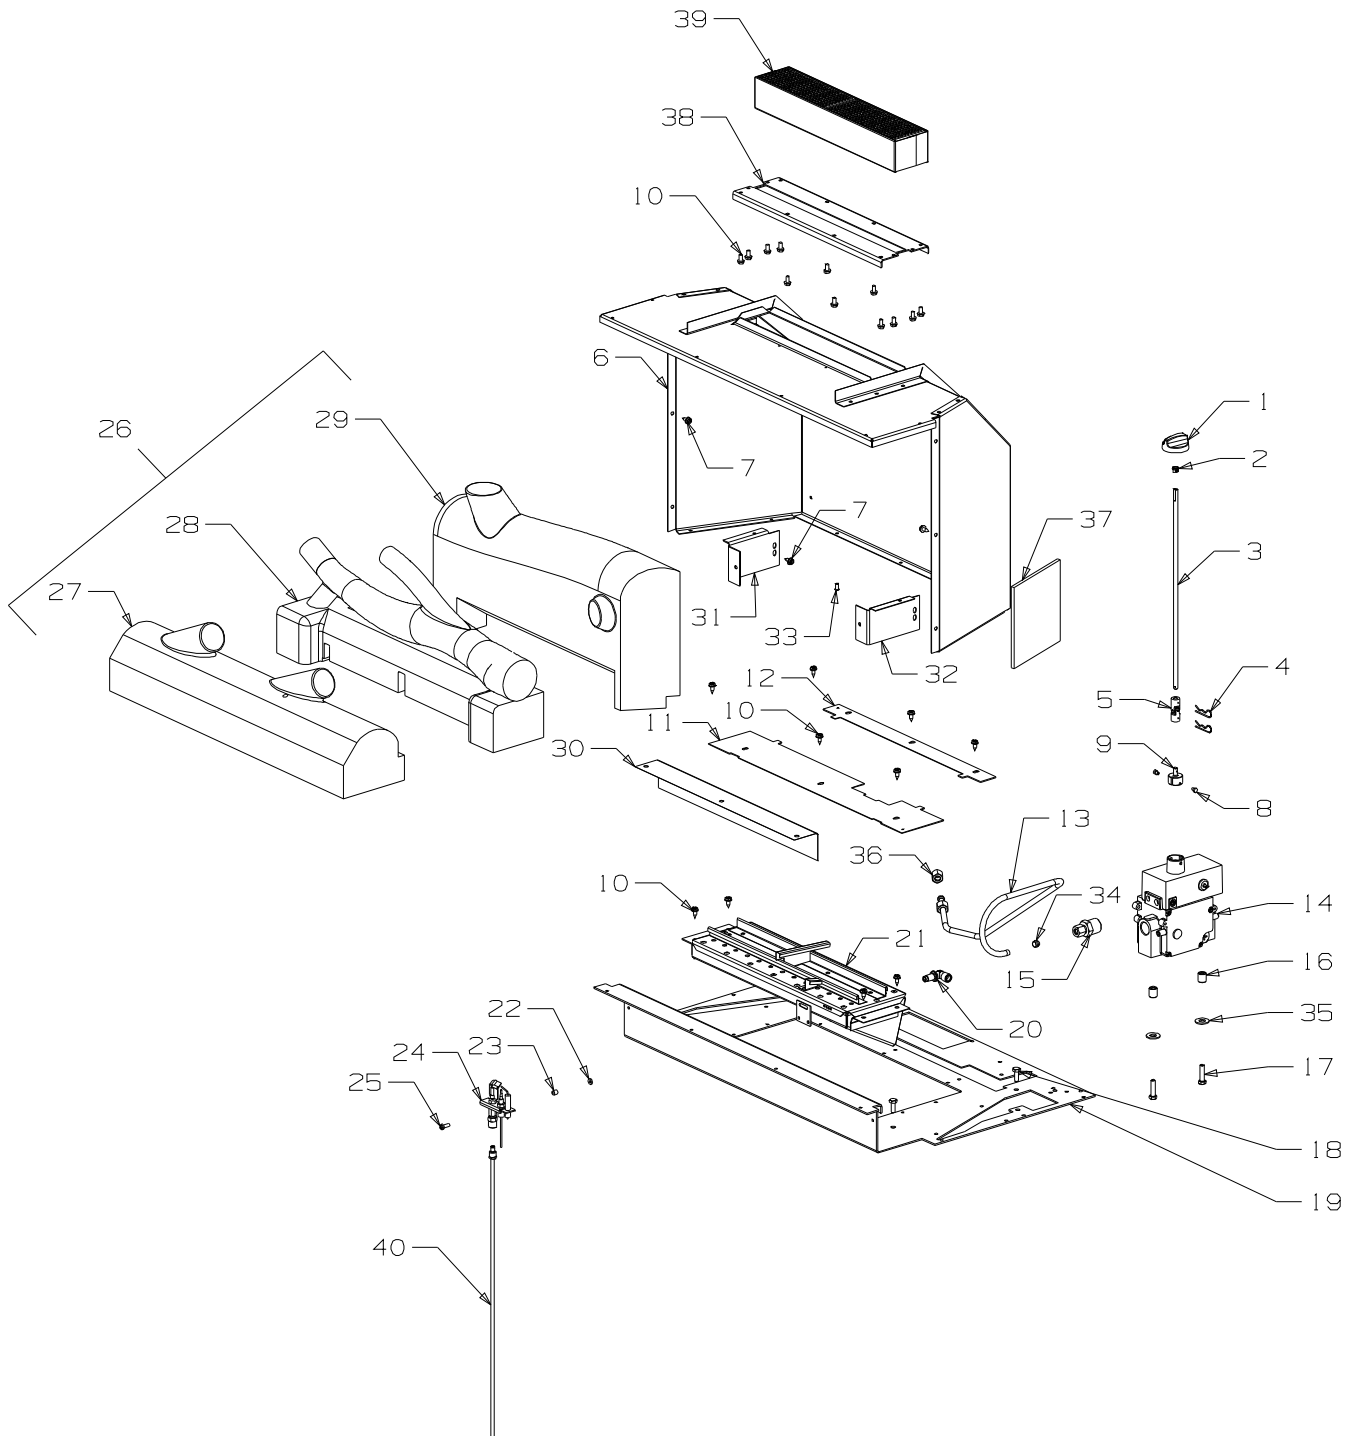

Item	Part No	Description	Qty	Item	Part No	Description	Qty
1	588170	Knob-Control	1	21	988350	Burner Assy - Natural Gas	1
2	588399	Bush-Plastic	1	•	988361	Burner Assy - LPG	1
3	588333	Rod-Control Valve	1	22	503622	Nut, Hex M4	4
4	503652	Clip, Hairpin Dia 1.4mm	2	23	986148	Spacer	1
5	588322	Universal-Control Valve	1	24	588310	Pilot Assembly, ODS	
6	988654	Firebox Assy	1			- Natural Gas	1
7	503259	Screw, S/T 10 x 0.5	20	•	588309	Pilot Assembly, ODS - LPG	1
8	503631	Screw, Set M4 x 5	2	25	503592	Screw, Pan M4 x 16	1
9	588334	Adaptor-Control Rod	1	26	988029	Log Assy-Ceramic	1
10	503630	Screw, S/T 10 x 0.4	32	27	988343	• Log-Ceramic, Front	1
11	988061	Plate-Metering, Front		28	988373	• Log-Ceramic, Middle	1
		- Natural Gas Only	1	29	988056	• Log-Ceramic, Rear	1
12	988145	Plate-Metering, Rear		30	988347	Deflector-Draught,	
		- Natural Gas Only				Pilot Light	1
13	788317	Tube-Main Injector	1	31	988494	Plate-Stop, Spiilage LH	1
14	588308	Valve-Control, Gas 600mm	1	32	988499	Plate-Stop, Spiilage RH	1
15	588077	Connector, 5/16" x 1/2"	1	33	586167	Rivet-Pop 4.0 Dia x 4.8	16
16	588348	Spacer-Valve	2	34	588172	Olive-Brass, M8	2
17	501963	Screw Set M6 x 25	2	35	503196	Washer, Flat 1/4 x 3/4"	6
18	501959	Screw, Set M6 x 12	8	36	588251	Nut-Injector, 1/4"	1
19	988495	Base Plate	1	37	588081	Board-Insulating, Ceramic	1
20	588351	Injector-Main, 0.90		38	988656	Adaptor-Plate	1
		- Natural Gas	1	39	788657	Catalyst Kit (Option)	1
•	588352	Injector-Main, 1.40 - LPG	1	40	588079	Tube-Inlet, Pilot	
						- 3/16" x 725mm	1