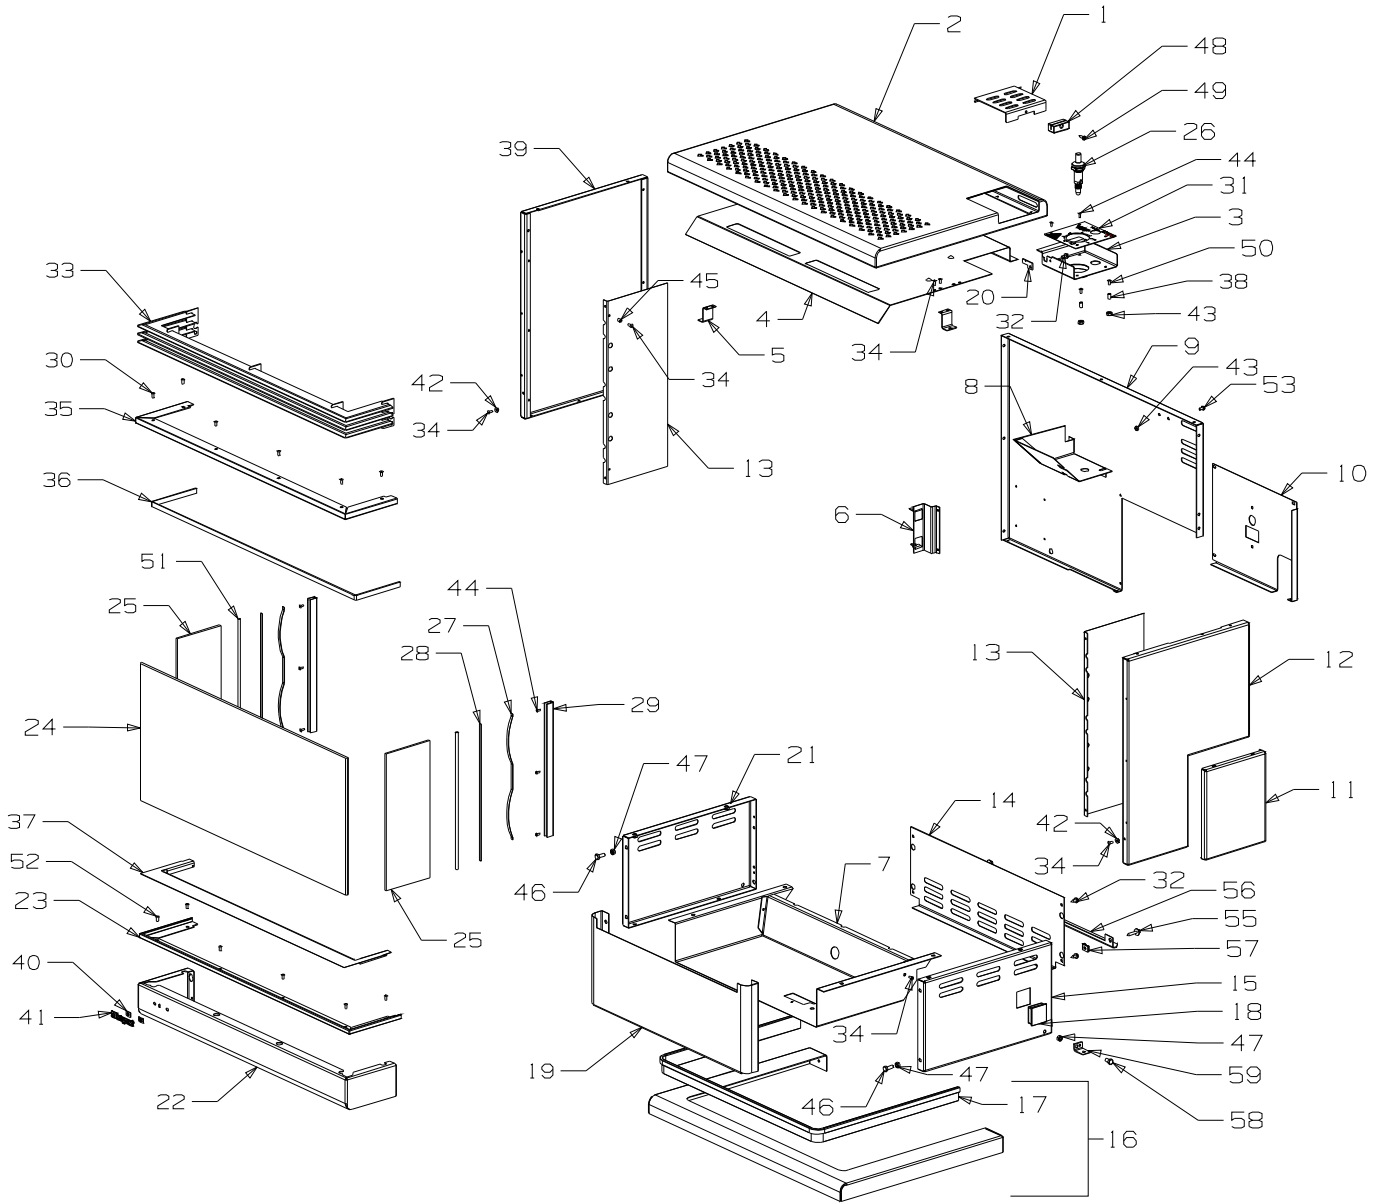

Masport®

MG 3000 Natural Gas/LPG (New Zealand - Flueless)

Part Numbers	Natural Gas	Matt Black	988821
		Forest Green	988823
	LPG	Matt Black	988822
		Forest Green	988824

From Serial Number 400000

Item No	Part No	Description	Qty	Item No	Part No	Description	Qty
1	988275	Panel-Lid, Control Valve - Matt Black		20	988435	Catch-Hinge, Lid	1
•	988277	Panel-Lid, Control Valve - Forest Green	1	21	988203	Panel-Pedestal, LH Side - Matt Black	1
2	988300	Panel-Top - Matt Black	1	•	988213	Panel-Pedestal, LH Side - Forest Green	1
	988304	Panel-Top - Forest Green	1	22	988206	Panel-Front - Matt Black	1
	988302	Panel-Top - Warm White	1	•	988216	Panel-Front - Forest Green	1
3	988058	Panel-Backing, Control - Black	1	23	988497	Trim-Glass Retainer, Bottom	1
4	988305	Heatshield-Top Panel	1	24	988001	Glass-G/Fire 5 x 656 x 295	1
5	988082	Bracket-Mounting, Heatshield	2	25	988002	Glass-G/Fire 5 x 295 x 111	2
6	988313	Bracket-Mounting, Thermostat	1	26	588383	Piezo-Igniter	1
7	988291	Heatshield-Pedestal	1	27	588048	Spring-Glass Retainer	2
8	988384	Heatshield, Control Panel	1	28	588062	Strip-Backing, Glass Spring	2
9	988209	Panel-Rear - Matt Black	1	29	988498	Trim-Glass Retainer, Rear	2
	988219	Panel-Rear - Forest Green	1	30	503009	Screw, S/T 8 x 0.3	6
	988229	Panel-Rear - Warm White	1	31	588438	Plate-Control Panel	1
10	988295	Panel-Rear Access - Matt Black	1	32	503630	Screw, S/T 10 x .04	25
•	988297	Panel-Rear Access - Forest Green	1	33	788500	Grille-3 Louvre	1
11	988267	Panel-Access, Control - Matt Black	1	34	586167	Rivet, 4.0 Dia x 4.8	16
•	988269	Panel-Access, Control - Forest Green	1	35	988490	Trim-Glass Retainer, Top (Gold)	1
12	988235	Panel-Side, RH - Matt Black	1	36	788511	Tape-Glass, Flat 3 x 10	1
•	988270	Panel-Side, RH - Forest Green	1	37	988496	Plate-Cover, Glass	1
13	988063	Heatshield-Side	2	38	988388	Spacer-Control Panel	2
14	988204	Panel-Pedestal Back - Matt Black	1	39	988208	Panel-Side, LH - Matt Black	1
•	988214	Panel-Pedestal Back - Forest Green	1	•	988218	Panel-Side, LH - Forest Green	1
15	988201	Panel-Pedestal, RH Side - Matt Black	1	40	503381	Push Fix, Spire	2
•	988211	Panel-Pedestal, RH Side - Forest Green	1	41	584581	Badge - Gold	1
16	986264	Foot Assy-Matt Black (Packed)	1	42	986149	Spacer-Front Panel	2
•	986416	Foot Assy-Forest Green (Packed)	1	43	503622	Nut, M4 Hex Stainless	4
17	986218	Trim-Pedestal Foot, Gold	1	44	503429	Rivet-Pop, 3.2 Dia x 4.8	8
18	586155	Plug-Switch Hole	1	45	986148	Spacer-Grille	2
19	988202	Panel-Pedestal, Front - Matt Black	1	46	501959	Screw, Set M6 x 12	8
•	988212	Panel-Pedestal, Front - Forest Green	1	47	501682	Nut, M6	8
				48	588233	Knob-Cover, Control Valve	1
				49	503004	Screw, Csk No. 8 x 5 /8"	1
				50	503661	Screw, Pan M4 x 20	2
				51	788510	Rope-Glass Fibre, 5.5	1
				52	503627	Rivet, 4.0 Dia	8
				53	503621	Screw, Pan M4 x 8	2
				54	503622	Nut, M4	4
				55	503459	Screw, Set M6 x 12 HEX	2
				56	986472	Bracket-Seismic Restraint	1
				57	503388	Nut-Spire	2
				58	501959	Screw, Set M6 x 12	12
				59	986413	Bracket-Seismic Restraint	2