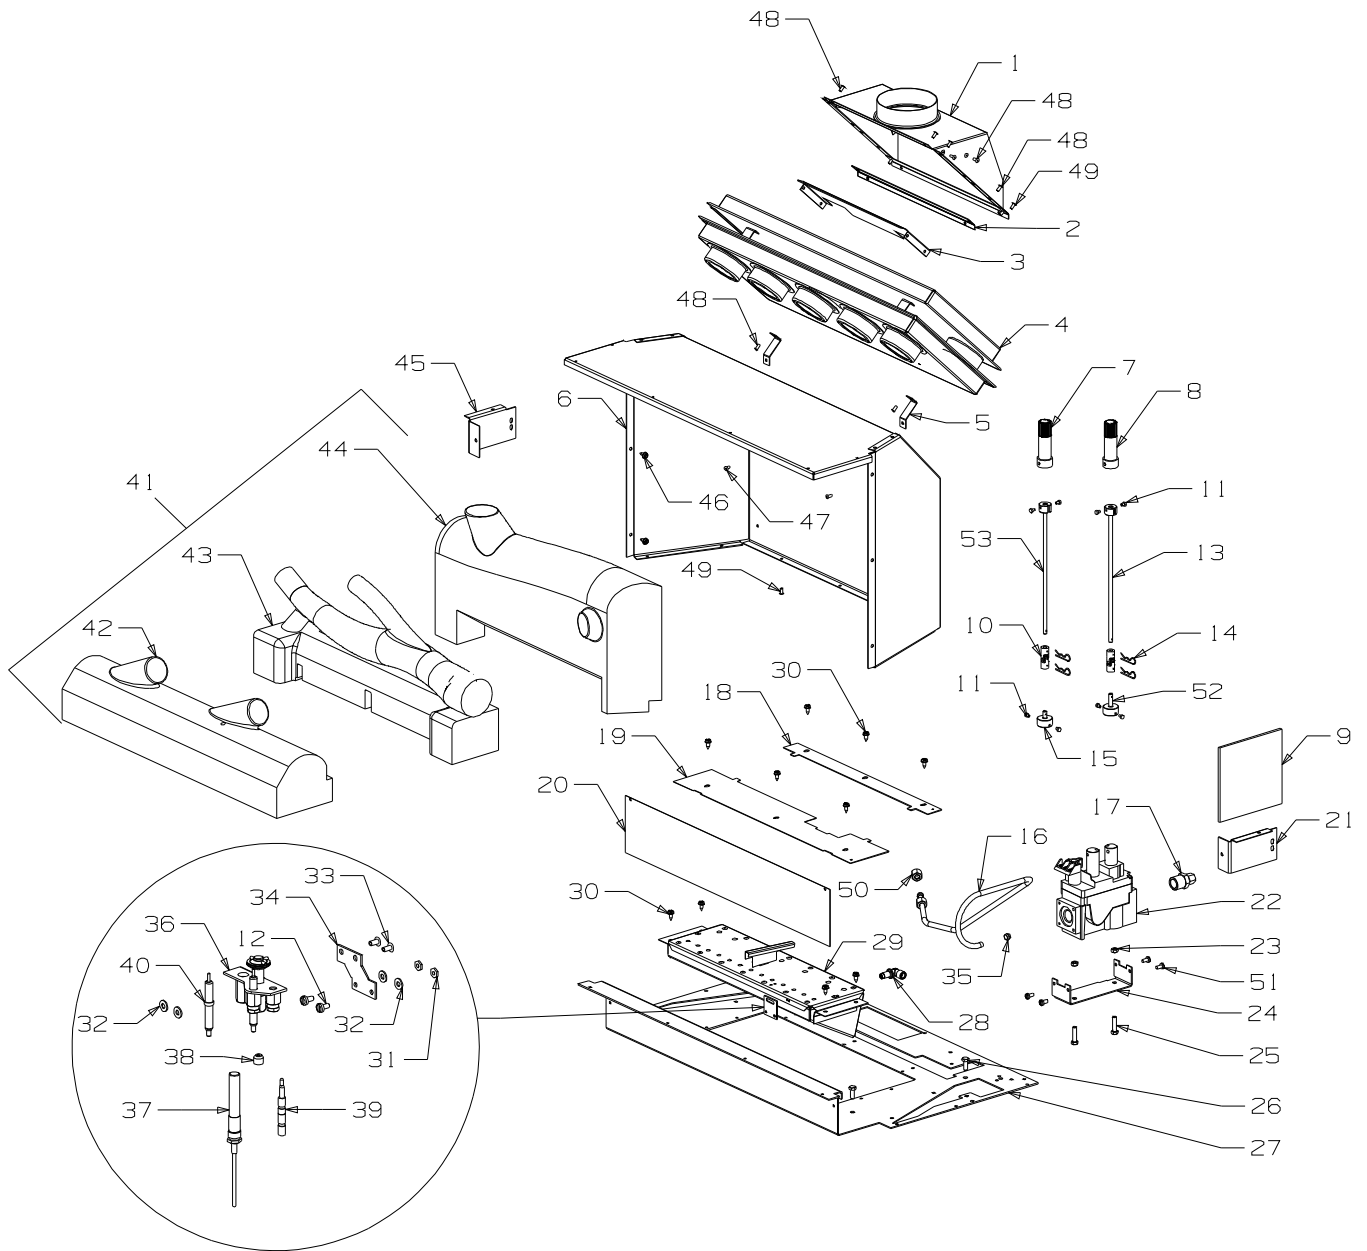

Masport®

MG 3000 Natural Gas / LPG (New Zealand - Accessory)

Part Number - Nat. Gas	Matt Black	988991
- LPG	Matt Black	988992

From Serial Number 051680

Item No	Part No	Description	Qty	Item No	Part No	Description	Qty
1	988450	Panel-Lid, Control Valve - Matt Black	1	26	988479	Panel-Access, Piezo - Matt Black	1
2	988456	Panel-Top - Matt Black	1	27	588048	Spring-Glass Retainer	2
3	988397	Panel-Backing, Control - Black	1	28	588062	Strip-Backing, Glass Spring	2
4	988311	Heatshield-Top Panel	1	29	988498	Trim-Glass Retainer, Rear	2
5	988082	Bracket-Mounting, Heatshield	2	30	503009	Screw, S/T 8 x 0.3	6
6	988147	Cover-Rear, Diverter - Black	1	31	588440	Plate-Control Panel	1
7	988291	Heatshield- Pedestal	1	32	503630	Screw, S/T 10 x .04	30
8	988396	Heatshield, Control Panel	1	33	788500	Grille-3 Louvre	1
9	988209	Panel-Rear - Matt Black	1	34	586167	Rivet, 4.0 Dia x 4.8	16
10	988295	Panel-Rear Access - Matt Black	1	35	988490	Trim-Glass Retainer, Top (Gold)	1
11	988267	Panel-Access, Control - Matt Black	1	36	788511	Tape-Glass, Flat 3 x 10	1
12	988235	Panel-Side, RH - Matt Black • Incl. Item No's. 13, 34, 42, 53	1	37	988496	Plate-Cover, Glass	1
13	988063	Heatshield-Side	2	38	988388	Spacer-Control Panel	2
14	988204	Panel-Pedestal Back - Matt Black	1	39	988208	Panel-Side, LH - Matt Black	1
15	988201	Panel-Pedestal, RH Side - Matt Black	1	40	503381	Push Fix, Spire	2
16	986264	Foot Assy-Matt Black (Packed)	1	41	584581	Badge - Gold	1
17	986218	Trim-Pedestal Foot, Gold	1	42	986149	Spacer-Front Panel	2
18	586155	Plug-Switch Hole	1	43	503622	Nut, M4 Hex Stainless	6
19	988202	Panel-Pedestal, Front - Matt Black	1	44	503621	Screw, Pan M4 x 8	6
20	988435	Catch-Hinge, Lid	1	45	588383	Piezo-Igniter	1
21	988203	Panel-Pedestal, LH Side - Matt Black	1	46	501959	Screw, Set M6 x 12	8
22	988206	Panel-Front - Matt Black	1	47	501682	Nut, M6	8
23	988497	Trim-Glass Retainer, Bottom	1	48	588233	Knob-Cover, Control Valve	1
24	988001	Glass-G/Fire 5 x 656 x 295	1	49	503004	Screw, Csk No. 8 x 5 /8"	1
25	988002	Glass-G/Fire 5 x 295 x 111	2	50	503661	Screw, Pan M4 x 20	2
				51	788510	Rope-Glass Fibre, 5.5	1
				52	503627	Rivet, 4.0 Dia	8
				53	986148	Spacer-Grille	2
				54	503429	Rivet-Pop, 3.2 Dia x 4.8	8
				55	986413	Bracket-Seismic Restraint	1
				56	501815	Screw, Set M6 x 35	4
				57	986792	Bracket-Seismic Restraint	1
				58	503388	Nut-Spire	2
				59	503459	Screw, S/T 12 x 25	2