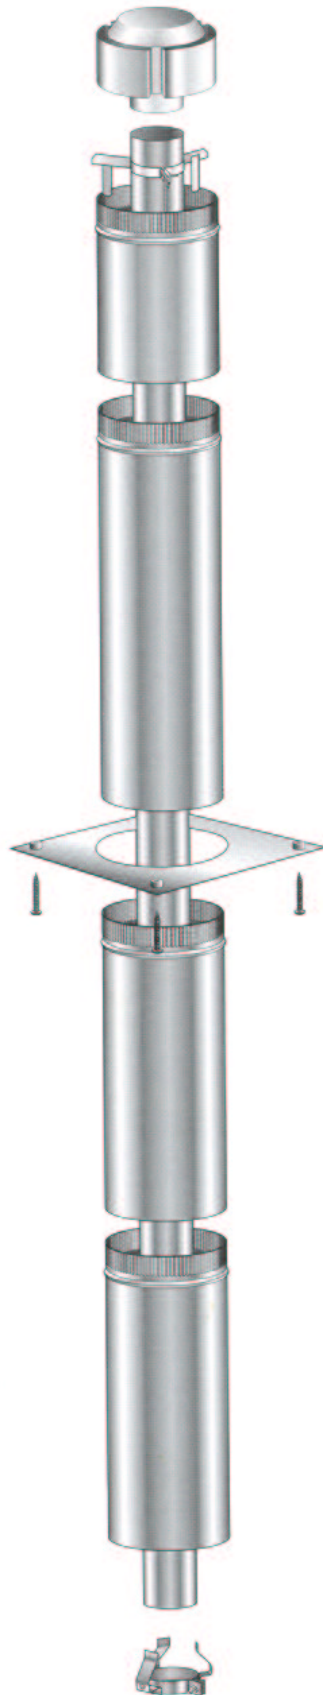

Freestanding B Vent Gas Flue Kit - Black

Flue Kit Part Number: 588656

When ordering PLEASE QUOTE PART NUMBER & Description, NOT Illustration No.
Determine right or left hand side from standing in operating position (standing at handle)