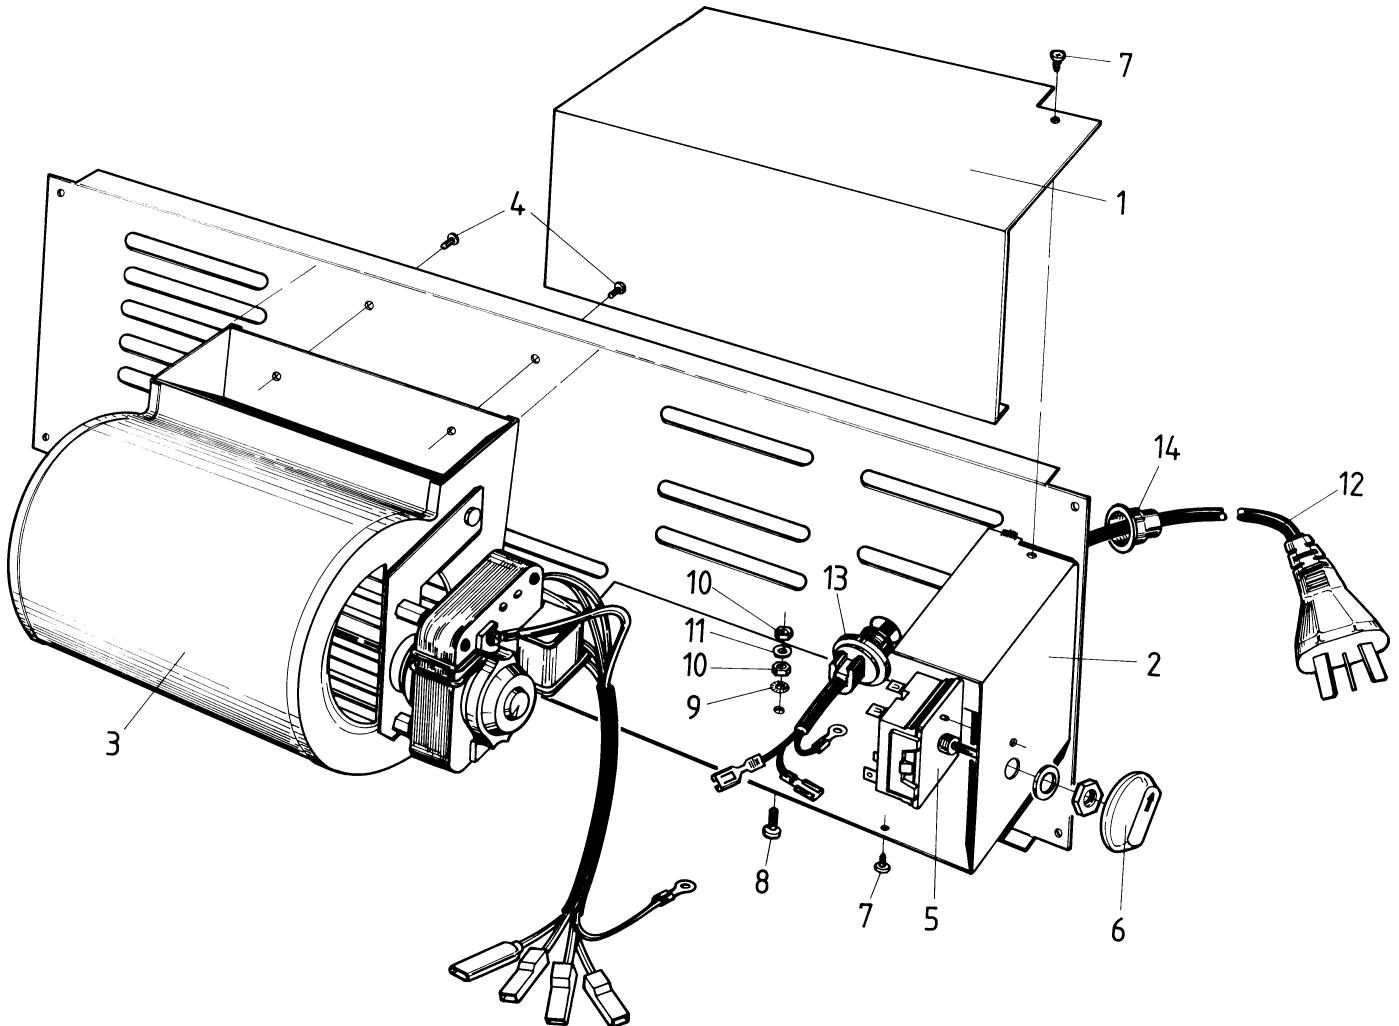

Item No	Part No	Description	Qty	Item No	Part No	Description	Qty
1	986187	Cover-Fan Motor	1	9	503371	Washer, Fan Disc	1
2	986192	Panel Assy Fan (Matt Black)	1	10	501856	Nut, M5	2
•	986195	Panel Assy Fan (Warm White)	1	11	503106	Washer, Flat M5	2
•	988150	Panel Assy Fan (Forest Green)	1	12	588068	Loom	1
3	586174	Fan-3 Speed	1	13	502068	Clamp-Cable	1
4	501767	Rivet-Pop 3.2 Dia x 3.2	3	14	577089	Nut-Cable	1
5	585624	Switch-4 Position	1			NOT ILLUSTRATED	
6	585625	Knob-Fan Switch	1				
7	501110	Screw, S/T 1/4" x 6	3				
8	501857	Screw, Pan M5 x 10	1		986364	Fan Assy - Matt Black	1