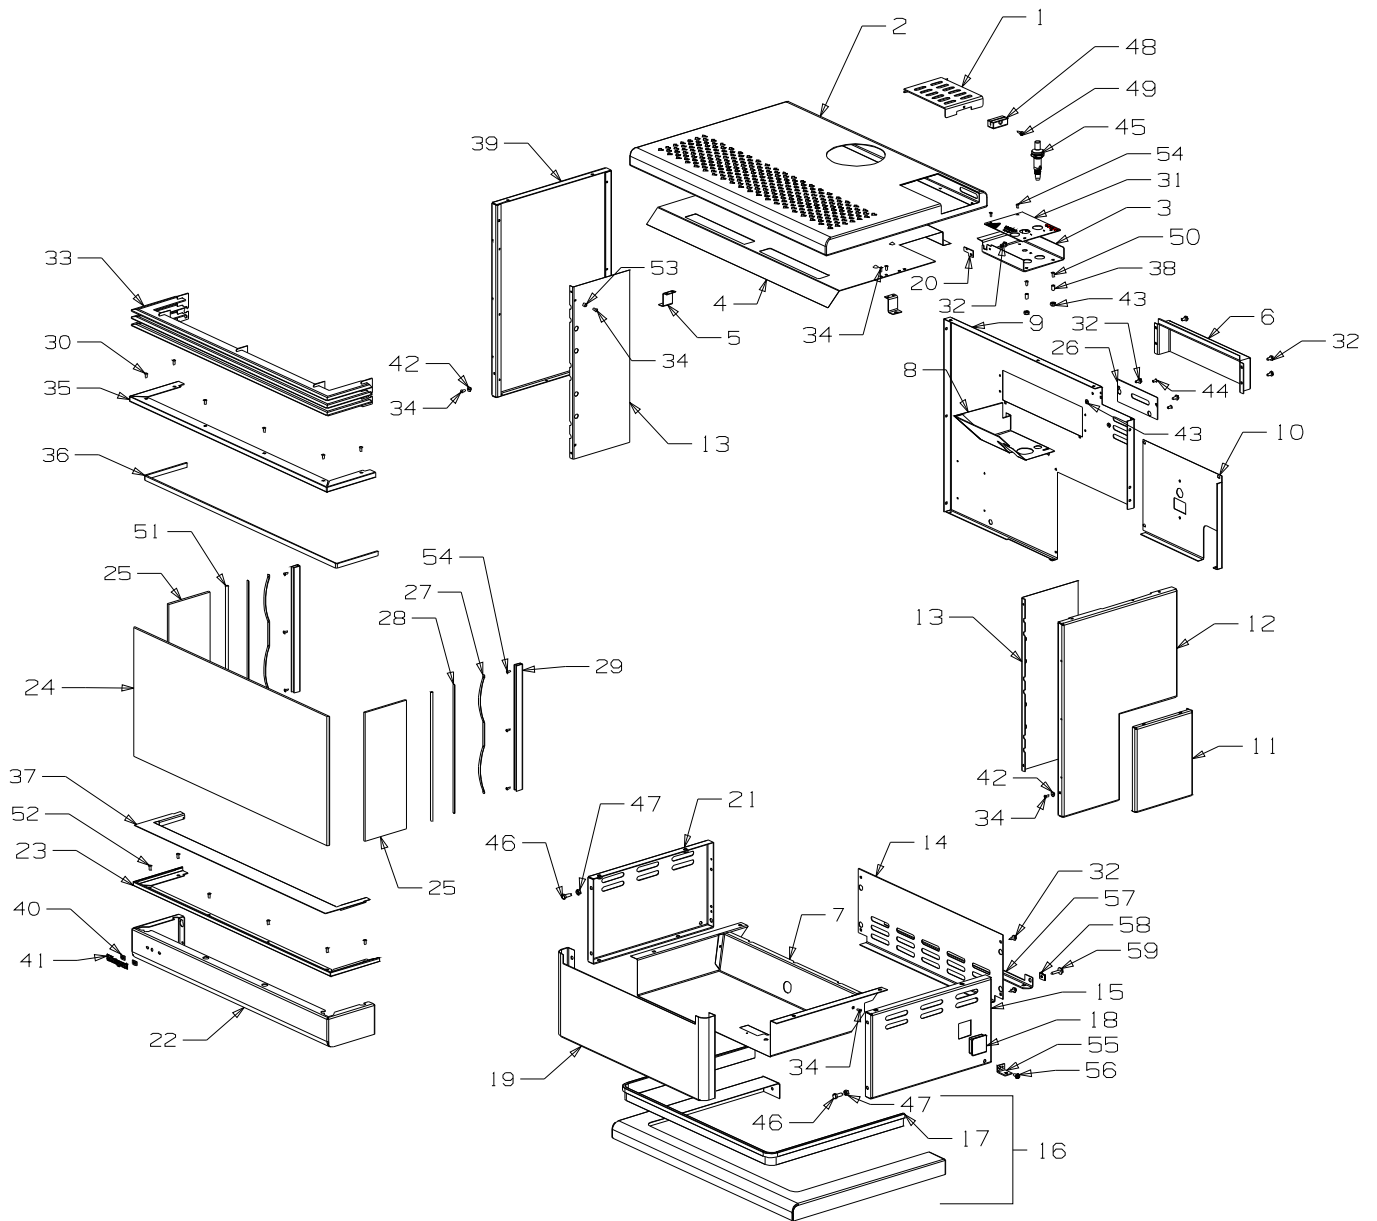

Masport®

MG 3000 Natural Gas / LPG (New Zealand - Accessory)

Part Number - Nat. Gas	Matt Black	988991
- LPG	Matt Black	988992

From Serial Number 051680

Item No	Part No	Description	Qty	Item No	Part No	Description	Qty
1	988450	Panel-Lid, Control Valve - Matt Black	1	26	988479	Panel-Access, Piezo - Matt Black	1
2	988456	Panel-Top - Matt Black	1	27	588048	Spring-Glass Retainer	2
3	988397	Panel-Backing, Control - Black	1	28	588062	Strip-Backing, Glass Spring	2
4	988311	Heatshield-Top Panel	1	29	988498	Trim-Glass Retainer, Rear	2
5	988082	Bracket-Mounting, Heatshield	2	30	503009	Screw, S/T 8 x 0.3	6
6	988147	Cover-Rear, Diverter - Black	1	31	588440	Plate-Control Panel	1
7	988291	Heatshield- Pedestal	1	32	503630	Screw, S/T 10 x .04	30
8	988396	Heatshield, Control Panel	1	33	788500	Grille-3 Louvre	1
9	988209	Panel-Rear - Matt Black	1	34	586167	Rivet, 4.0 Dia x 4.8	16
10	988295	Panel-Rear Access - Matt Black	1	35	988490	Trim-Glass Retainer, Top (Gold)	1
11	988267	Panel-Access, Control - Matt Black	1	36	788511	Tape-Glass, Flat 3 x 10	1
12	988235	Panel-Side, RH - Matt Black • Incl. Item No's. 13, 34, 42, 53	1	37	988496	Plate-Cover, Glass	1
13	988063	Heatshield-Side	2	38	988388	Spacer-Control Panel	2
14	988204	Panel-Pedestal Back - Matt Black	1	39	988208	Panel-Side, LH - Matt Black	1
15	988201	Panel-Pedestal, RH Side - Matt Black	1	40	503381	Push Fix, Spire	2
16	986264	Foot Assy-Matt Black (Packed)	1	41	584581	Badge - Gold	1
17	986218	Trim-Pedestal Foot, Gold	1	42	986149	Spacer-Front Panel	2
18	586155	Plug-Switch Hole	1	43	503622	Nut, M4 Hex Stainless	6
19	988202	Panel-Pedestal, Front - Matt Black	1	44	503621	Screw, Pan M4 x 8	6
20	988435	Catch-Hinge, Lid	1	45	588383	Piezo-Igniter	1
21	988203	Panel-Pedestal, LH Side - Matt Black	1	46	501959	Screw, Set M6 x 12	8
22	988206	Panel-Front - Matt Black	1	47	501682	Nut, M6	8
23	988497	Trim-Glass Retainer, Bottom	1	48	588233	Knob-Cover, Control Valve	1
24	988001	Glass-G/Fire 5 x 656 x 295	1	49	503004	Screw, Csk No. 8 x 5 /8"	1
25	988002	Glass-G/Fire 5 x 295 x 111	2	50	503661	Screw, Pan M4 x 20	2
				51	788510	Rope-Glass Fibre, 5.5	1
				52	503627	Rivet, 4.0 Dia	8
				53	986148	Spacer-Grille	2
				54	503429	Rivet-Pop, 3.2 Dia x 4.8	8
				55	986413	Bracket-Seismic Restraint	1
				56	501815	Screw, Set M6 x 35	4
				57	986792	Bracket-Seismic Restraint	1
				58	503388	Nut-Spire	2
				59	503459	Screw, S/T 12 x 25	2