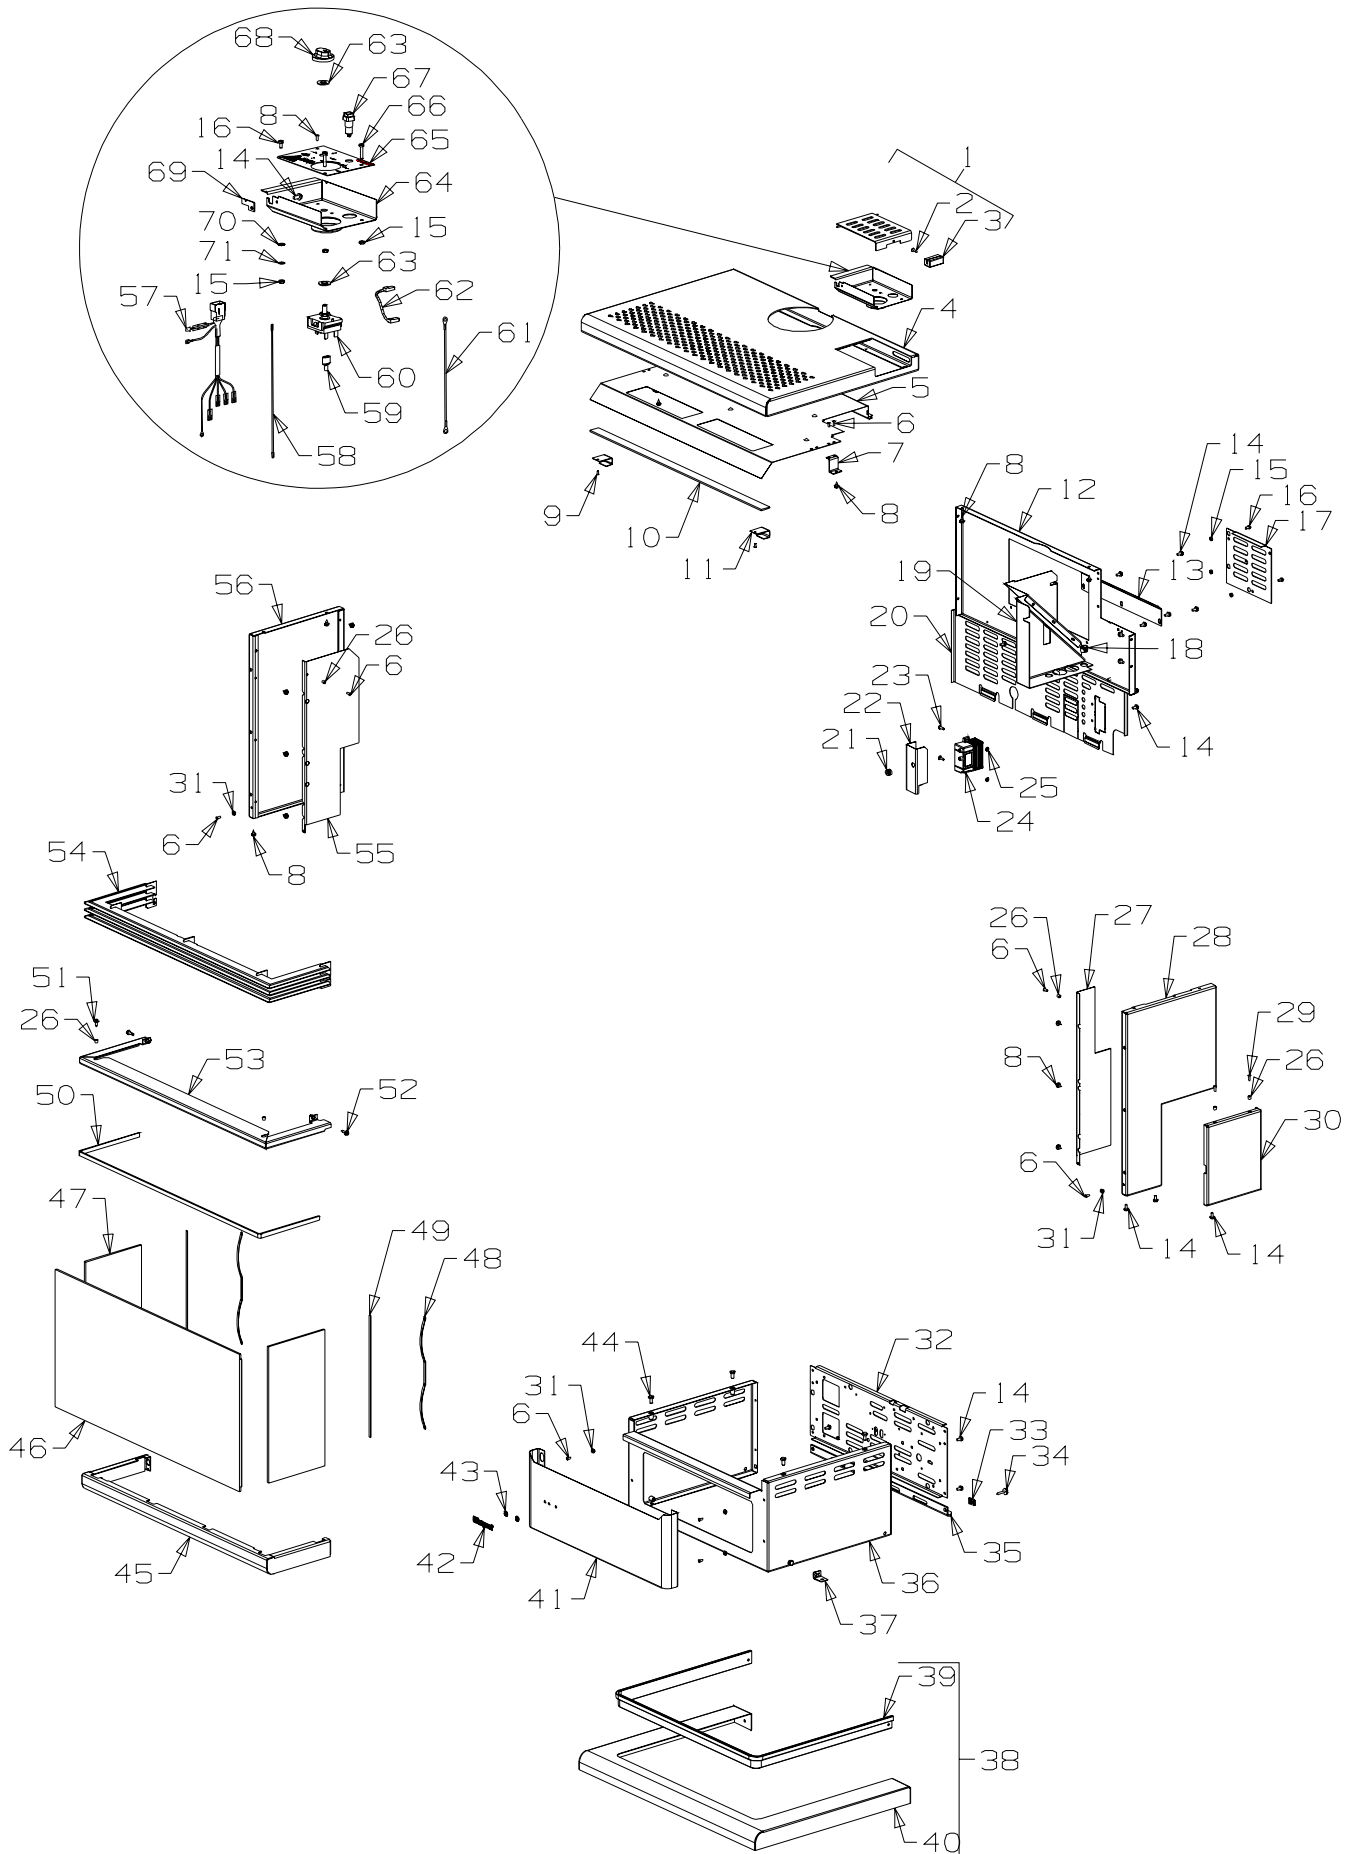

From Serial Number 4012366

Month and Year First of Manufacture: September 2003

Item No	Part No	Description	Qty	Item No	Part No	Description	Qty
1	791078	Lid-Control - Black	1	36	791606	Pedestal - Black	1
2	503004	• Screw; Csk No. 8 x 5/8"	1	37	986413	Bracket-Seismic Restraint	2
3	588233	• Knob-Cover, Control Valve	1	38	991106	Foot Assy - Black	1
4	791380	Panel-Top - Black	1	39	991120	• Trim - Black	1
5	991382	Heatshield-Top	1	40	988672	• Panel-Pedestal, Foot	1
6	586167	Rivet-Pop 4.0 Dia x 4.8	12	41	791548	Panel-Pedestal, Front - Black	1
7	988082	Bracket-Mountng, Heatshield	2	42	585581	• Badge-Masport - Silver	1
8	503259	Screw; S/T 10 x .4	15	43	503381	• Clip-Starlock, 4 Dia	2
9	503429	Rivet-Pop 3.2 Dia x 4.8	6	44	501959	Screw, Set M6 x 12	6
10	700714	Tape, Flat 3 x 25	2	45	791101	Panel Assy-Front - Black	1
11	991201	Hook-Suspension, Louvre	2	46	788738	Glass - 5 x 661 x 333	1
12	791595	Panel-Rear - Black	1	47	788575	Glass - 5 x 330 x 162	2
13	990335	Bracket-Support, Diverter	1	48	588048	Spring-Glass Retainer	2
14	503630	Screw; S/T 10 x .4	41	49	588062	Strip-Backing, Glass Spring	2
15	503622	Nut, M4 Hex Stainless	6	50	788511	Tape-Glass 3 x 10	1
16	503621	Screw, Pan M4 x 8	4	51	503704	Screw; S/T 8 x .5	2
17	791081	Panel-Access, Piezo - Black	1	52	503489	Screw, Set M5 x 16	2
18	586734	Bush-Plastic	2	53	791386	Trim-Glass, Top - Black	1
19	791024	Heatshield Assy - Control Panel	1	54	791560	Louvre Assy - Black	1
20	791618	Panel-Rear Access - Black	1	55	988670	Heatshield-Side, LH	1
21	503671	Grommet 14mm OD x 6mm ID	1	56	791100	Panel-Side, LH - Black	1
22	991232	Heatshield-Battery Ignition	1	57	788460	Loom-Fan, Remote	1
23	502203	Screw, Pan M4 x 12	3	58	591255	Lead-Piezo, Battery Ignition	1
24	591221	Igniter-Battery	1	59	588507	Terminal-Utilux (6.3mm)	1
25	502168	Nut, M4 Hex	2	60	585624	Switch-4 Position	1
26	986148	Spacer-Grille	6	61	591299	Lead-Earth, Piezo	2
27	991022	Heatshield-Side, RH	1	62	591394	Lead-Ignition Switch	1
28	791099	Panel-Side, RH - Black	1	63	501704	Washer, Flat 10 x 19 x 1.6	2
29	501303	Rivet-Pop 4.0 Dia x 7.9	2	64	991228	Panel-Backing, Control	1
30	791080	Panel-Access, Control - Black	1	65	591385	Plate-Control Panel	1
31	986149	Spacer-Front Panel	6	66	503661	Screw, Pan M4 x 20	2
32	791150	Panel-Fan Mount - Black	1	67	591257	Switch-Reset	1
33	503388	Nut-Spire	2	68	585625	Knob-Fan Switch	1
34	503459	Screw, S/T 12 x 25	6	69	988435	Catch-Hinge, Lid	1
35	995612	Bracket-Seismic Restraint	1	70	503371	Washer, Fan Disc 5 ID x 10 OD Ext	1
				71	503106	Washer-Flat, 5mm Brass	1