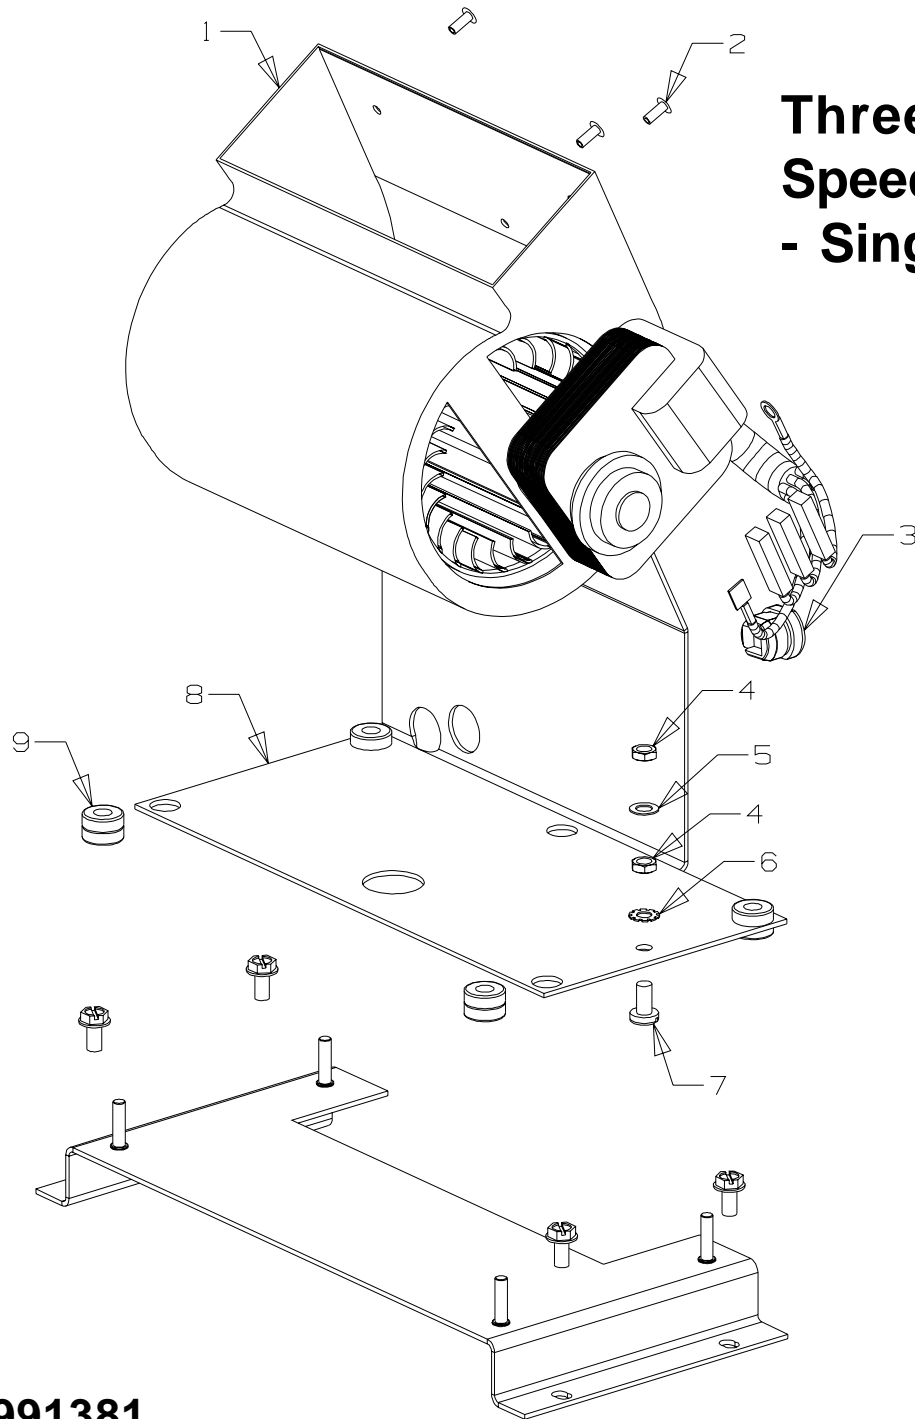

Bold Text = Assemblies
Bulleted Text = Items included in Assemblies

Three Speed Fan - Single End

Part No. 991381

Item No	Part No	Description	Qty	Item No	Part No	Description	Qty
1	786174	Fan-3 Speed, Single End	1			NOT ILLUSTRATED	
2	503429	Rivet-Pop 3.2 Dia x 4.8	3				
3	503676	Bush-Plastic	1	588068		Loom-3 Pin, Fan 75v	1
4	501856	Nut, M5 HEX Pressed	4	502068		Clamp-Cable	1
5	503106	Washer, Flat 5mm - Brass	1	577089		Nut-Cable	1
6	503371	Washer, Fan Disc 5ID x 10 OD Ext	1	588459		Loom-Adaptor	1
7	501857	Screw, Pan M5 x 10	1	591299		Lead-Earth, Piezo	1
8	990285	Plate-Mounting, Fan	1	591321		Insulator-Utilux	4
9	503671	Grommet-Fan, 14mm OD x 6mm ID	4				