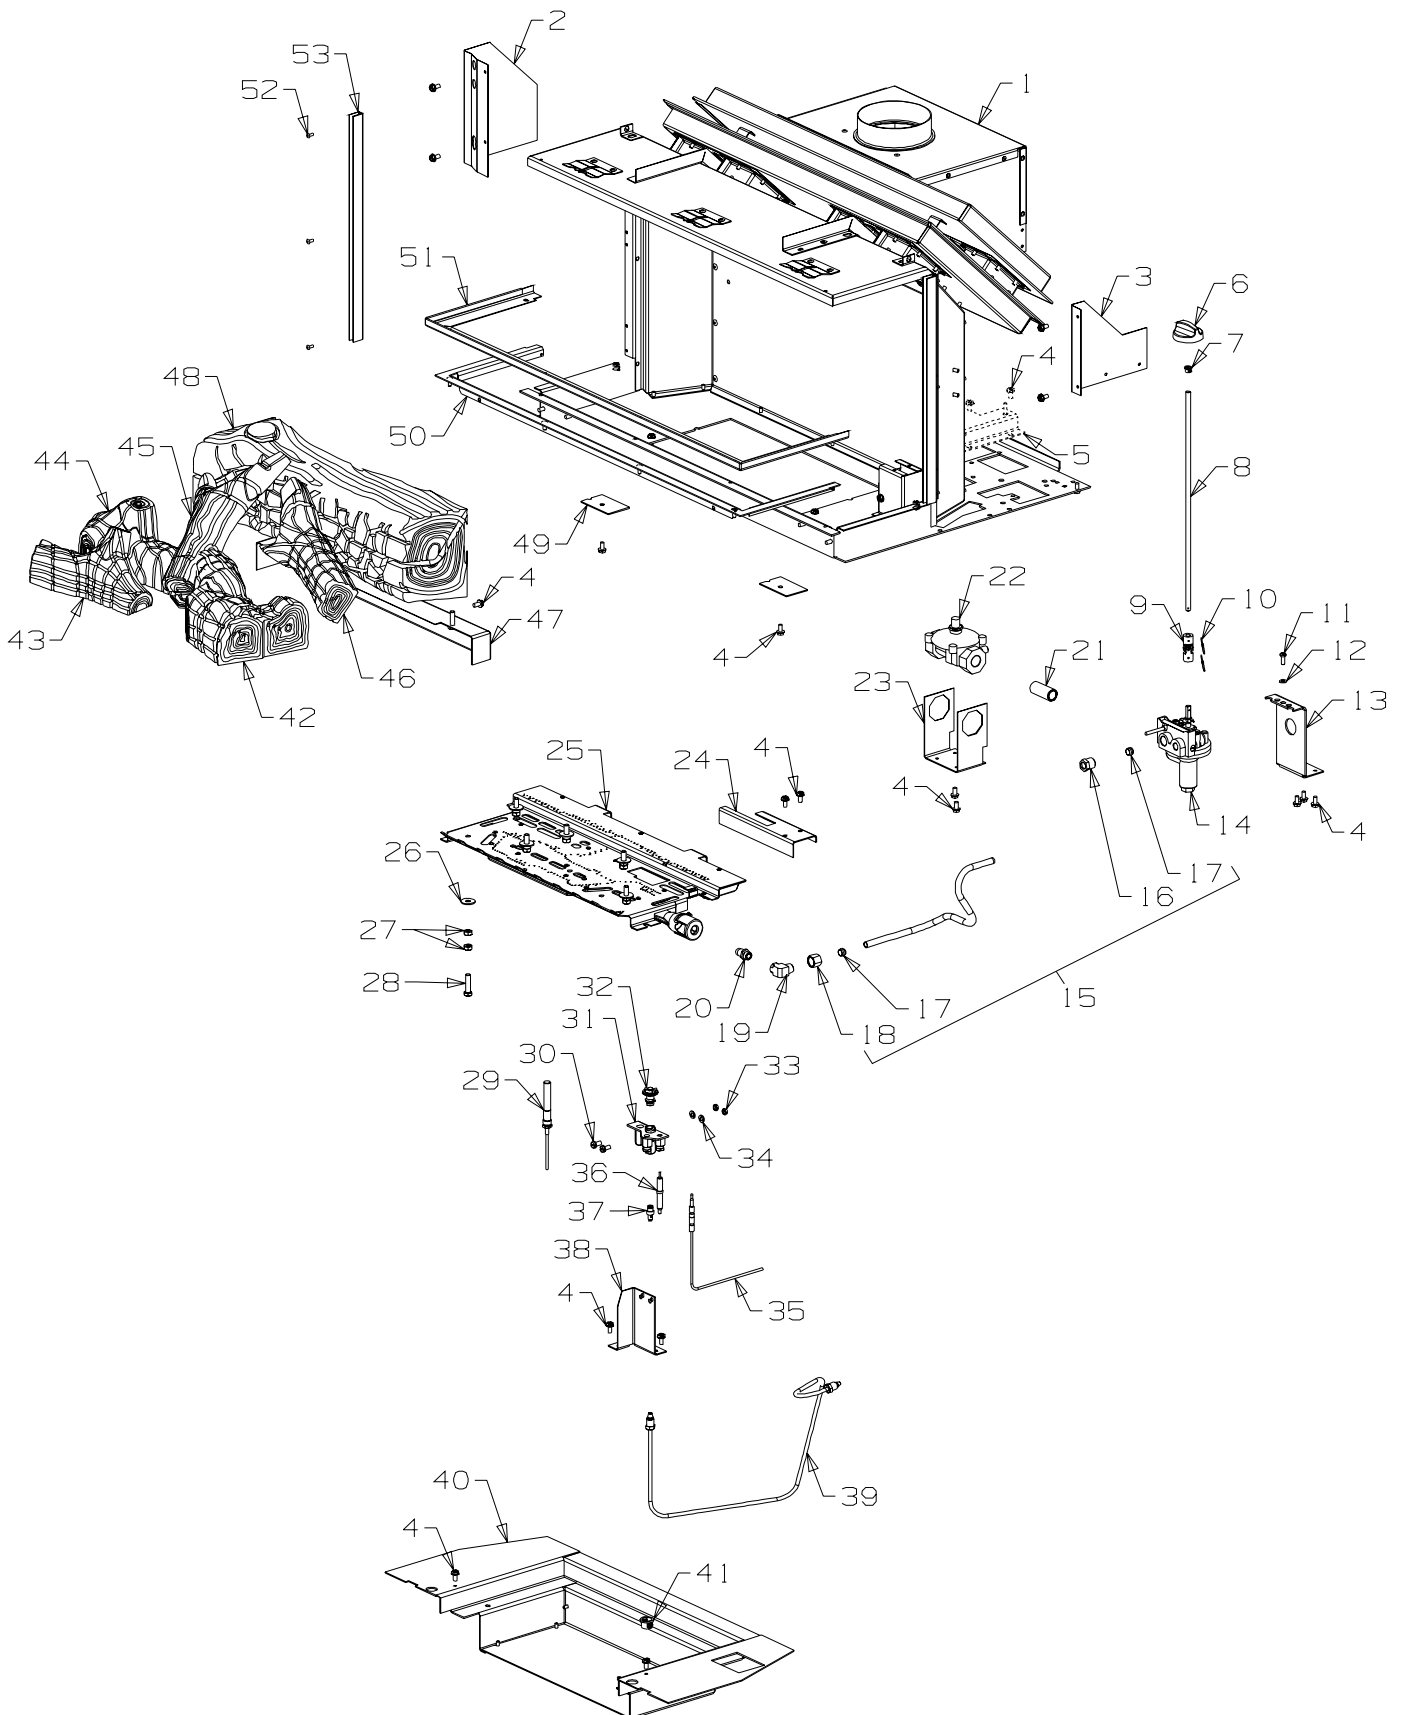

Item No	Part No	Description	Qty	Item No	Part No	Description	Qty
1	991660	Firebox Assy	1	26	503196	Washer; Flat 1/4" x .75	6
2	991610	Diverter-LH	1	27	503613	Nut M6 Hex Stainless	12
3	991609	Diverter-RH	1	28	501963	Screw, Set M6 x 25	6
4	503630	Screw; S/T 10 x .4	41	29	588408	Thermopile-580mm, 750mv	1
5	991599	Panel-Mount, Fan	1	30	501857	Screw-Pan M5 x 10	2
6	588170	Knob-Control, Gas	1	31	591332	Housing-Pilot, TLP	1
7	588399	Bush-Plastic	1	32	591605	Pilot Hood-3 Flame	1
8	591392	Rod-Control Valve	1	33	501856	Nut, M5	2
9	588322	Universal-Control Valve	1	34	501330	Wash-Flat 5 x 10 x 1	2
10	503652	Clip-Hairpin, 1.4mm Dia	2	35	588259	Thermocouple-750, M9 x 1	1
11	502203	Screw, Pan M4 x 12	3	36	588403	Electrode-Piezo, Round	1
12	503593	Washer, Flat 4 x 9 x 1	1	37	591240	Jet-Pilot 0.51 - Natural Gas	1
13	988064	Bracket-Mounting, Control Valve	1		591242	Jet-Pilot 0.35 - LPG	1
14	590409	Valve-Control, Gas 600mm BM 733	1	38	991604	Bracket-Mounting, Pilot	1
15	791393	Tube Assy-Main	1	39	791268	Tube-Inlet, Pilot 3/16" x 725mm	1
16	588171	• Fittng-Inlet, M14 x 1.5	1	40	991600	Burner Tray Assy	1
17	588172	• Olive-M8, Brass	2	41	586734	Bush-Plastic	2
18	588393	• Nut-Compression, 8mm	2	42	790341	Log-Ceramic, Front RH	1
19	590345	Fittng-Elbow 5/16" x 1/8" BSP	1	43	790356	Log-Ceramic, Front LH	1
20	590352	Injector-Main, 2.96 - Natural Gas	1	44	990339	Log-Ceramic, Middle LH	1
	591634	Injector-Main, 1.80 - LPG	1	45	790343	Log-Ceramic, Middle	1
21	031691	Nipple-3/8" BSP x 38	1	46	790342	Log-Ceramic, Top RH	1
22	590351	Regulator-3/8"	1	47	990322	Support-Log, Rear "A" - Natural Gas	1
23	988065	Bracket-Mounting, Regulator	1		991644	Support-Log, Rear "B" - LPG	1
24	991629	Hood-Air Tower	1	48	590338	Log-Ceramic, Rear Log	1
25	790246	Burner Assy-Inbuilt "A" - Natural Gas	1	49	988557	Plate-Stop, Spillage	2
	790398	Burner Assy-Inbuilt "B" - LPG	1	50	788625	Plate-Cover, Glass	1
				51	791019	Trim-Glass, Bottom	1
				52	503429	Rivet-Pop 3.2 Dia x 4.8	6
				53	791368	Trim-Glass, Retainer	2

Bold Text = Assemblies
Bulleted Text = Items included in Assemblies