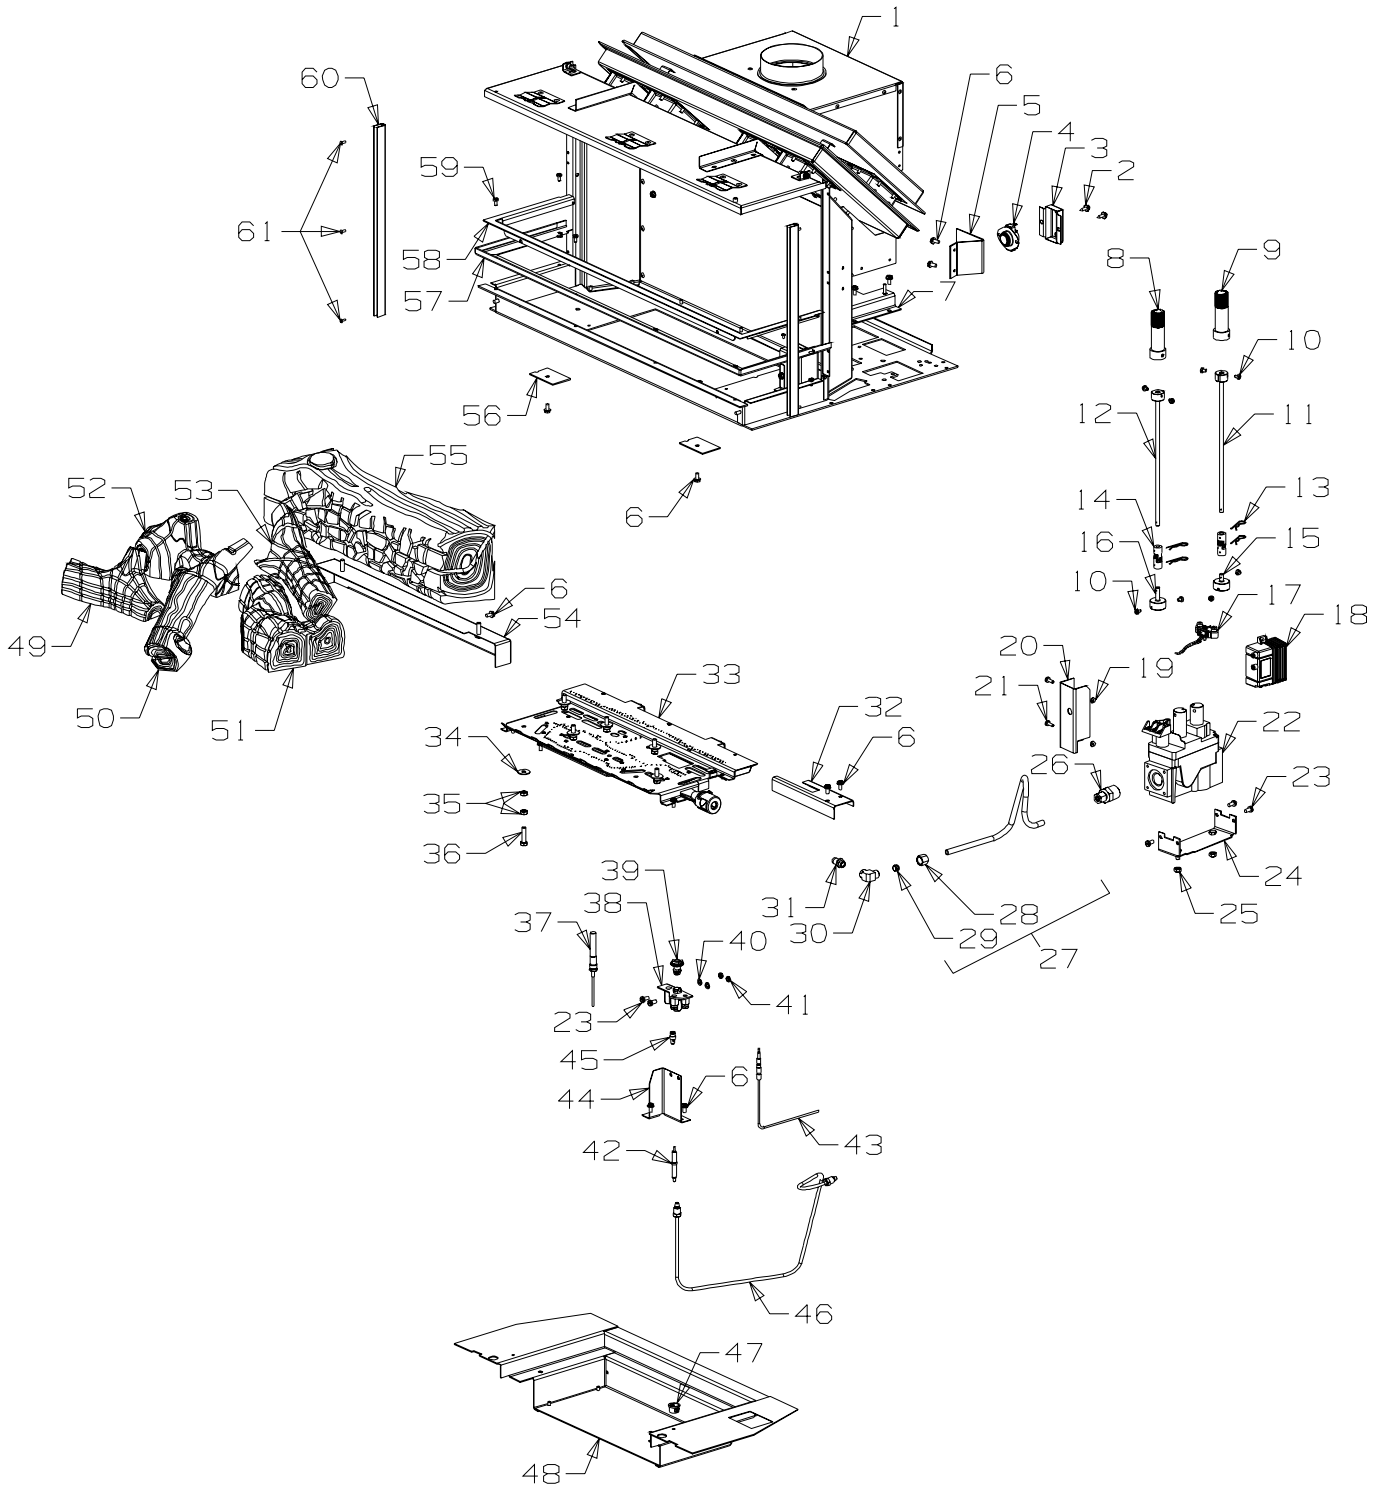

Item	Part No	Description	Qty	Item	Part No	Description	Qty
1	991660	Firebox Assy-Complete (incl. items 56-61)	1	32	991629	Hood-Air Tower	1
2	503704	Screw; S/T 8 x .5	4	33	790246	Burner Assy - Natural Gas "A"	1
3	991304	Shield-Thermodisc Terminal	1		790398	Burner Assy - LPG "B"	1
4	591119	Thermodisc-Fan	1	34	503196	Washer; Flat 1/4" x .75	6
5	990282	Bracket-Mount, Thermodisc	1	35	503613	Nut, M6	12
6	503630	Screw; S/T 10 x .4	37	36	501963	Screw, Set M6 x 25	6
7	991599	Panel-Mount, Fan	1	37	588408	Thermopile-580mm, 750Mv	1
8	988413	Knob-Control, High/Low	1	38	591332	Pilot-Housing TLP	1
9	988412	Knob-Control, On/Off	1	39	591605	Pilot Hood-3 Flame	1
10	503631	Screw, Pan M4 X 5	8	40	501330	Washer, Flat 5 x 10 x 1	2
11	588421	Rod-Control Valve, Long	1	41	501856	Nut, M5	2
12	588553	Rod-Control Valve, Short	1	42	588403	Electrode-Piezo, Round	1
13	503652	Clip-Hairpin, 1.4mm Dia	4	43	588259	Thermocouple-750, M9 x 1	1
14	588322	Universal-Control Valve, Gas	2	44	991604	Bracket-Mounting, Pilot	2
15	588420	Adaptor-Control Rod, Short	1	45	591240	Jet-Pilot, 0.51 - Natural Gas	1
16	588552	Adaptor-Control Rod, Long	1		591242	Jet-Pilot, 0.35 - LPG	1
17	591222	Switch-Battery Ignition	1	46	791624	Tube-Inlet, Pilot 3/16"	1
18	591221	Ignitor-Battery	1	47	586734	Bush-Plastic	2
19	502168	Nut, M4	2	48	991600	Burner Tray	1
20	991232	Heatshield-Battery Ignition	1	49	790356	Log-Ceramic, Front LH	1
21	502203	Screw, Pan M4 x 12	2	50	790343	Log-Ceramic, Middle	1
22	788394	Valve-Control, Gas Sit 820 - Natural Gas	1	51	790341	Log-Ceramic, Front RH	1
	788405	Valve-Control, Gas Sit 820 - LPG	1	52	990339	Log-Ceramic, Middle LH	1
23	501857	Screw, Pan M5 x 10	4	53	790342	Log-Ceramic, Top RH	1
24	988395	Bracket-Mounting, Control Valve	1	54	990322	Support-Log, Rear "A" - Natural Gas	1
25	501682	Nut, M6	2		991644	Support-Log, Rear "B" LPG	1
26	588077	Fitting-Complete 8 x 1/2"	1	55	790338	Log-Ceramic, Rear	1
27	791622	Tube Assy-Main Injector	1	56	988557	Plate-Stop, Spillage	2
28	588393	• Nut, Compression 8mm	2	57	791019	Trim-Glass, Bottom - Charcoal	1
29	588172	• Olive-Brass M8	2	58	788625	Plate-Cover, Glass	1
30	590345	Fitting-Elbow 5/16" x 1/8" - BSP	1	59	503621	Screw, Pan M4 x 8	4
31	590352	Injector-Main, 2.96 - Natural Gas	1	60	791368	Trim-Glass, Retainer	1
	591634	Injector-Main, 1.80 - LPG	1	61	503429	Rivet-Pop 3.2 Dia x 4.8	6

Bold Text = Assemblies
Bulleted Text = Items included in Assemblies