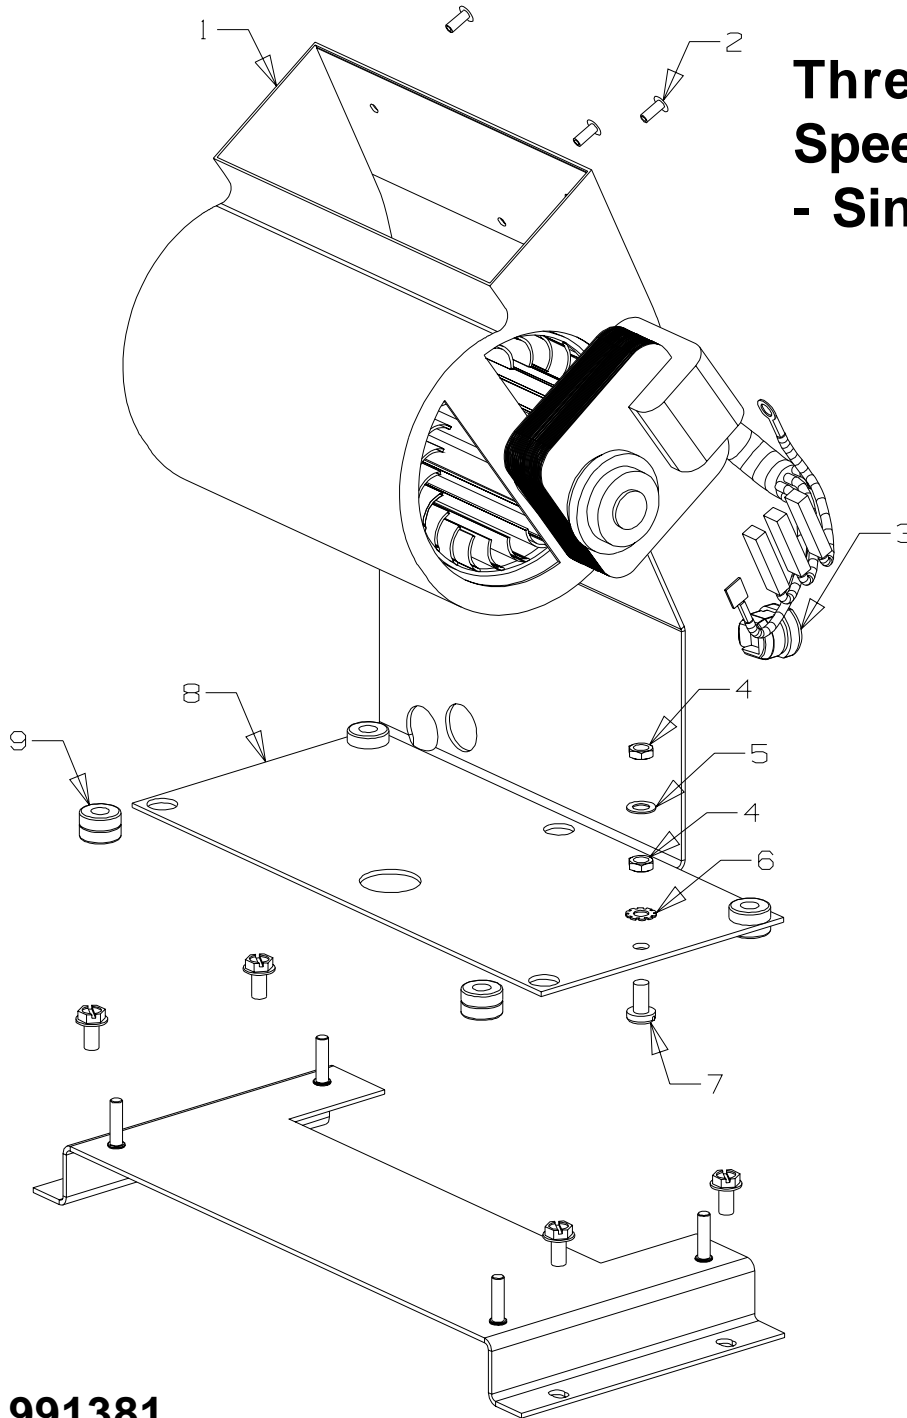

Three Speed Fan - Single End

Part No. 991381

Item No	Part No	Description	Qty	Item No	Part No	Description	Qty
1	786174	Fan-3 Speed, Single End	1			NOT ILLUSTRATED	
2	503429	Rivet-Pop 3.2 Dia x 4.8	3				
3	503676	Bush-Plastic	1	588068		Loom-3 Pin, Fan 75v	1
4	501856	Nut, M5 HEX Pressed	4	502068		Clamp-Cable	1
5	503106	Washer, Flat 5mm - Brass	1	577089		Nut-Cable	1
6	503371	Washer, Fan Disc 5ID x 10 OD Ext	1	588459		Loom-Adaptor	1
7	501857	Screw, Pan M5 x 10	1	591299		Lead-Earth, Piezo	1
8	990285	Plate-Mounting, Fan	1	591321		Insulator-Utilux	4
9	503671	Grommet-Fan, 14mm OD x 6mm ID	4