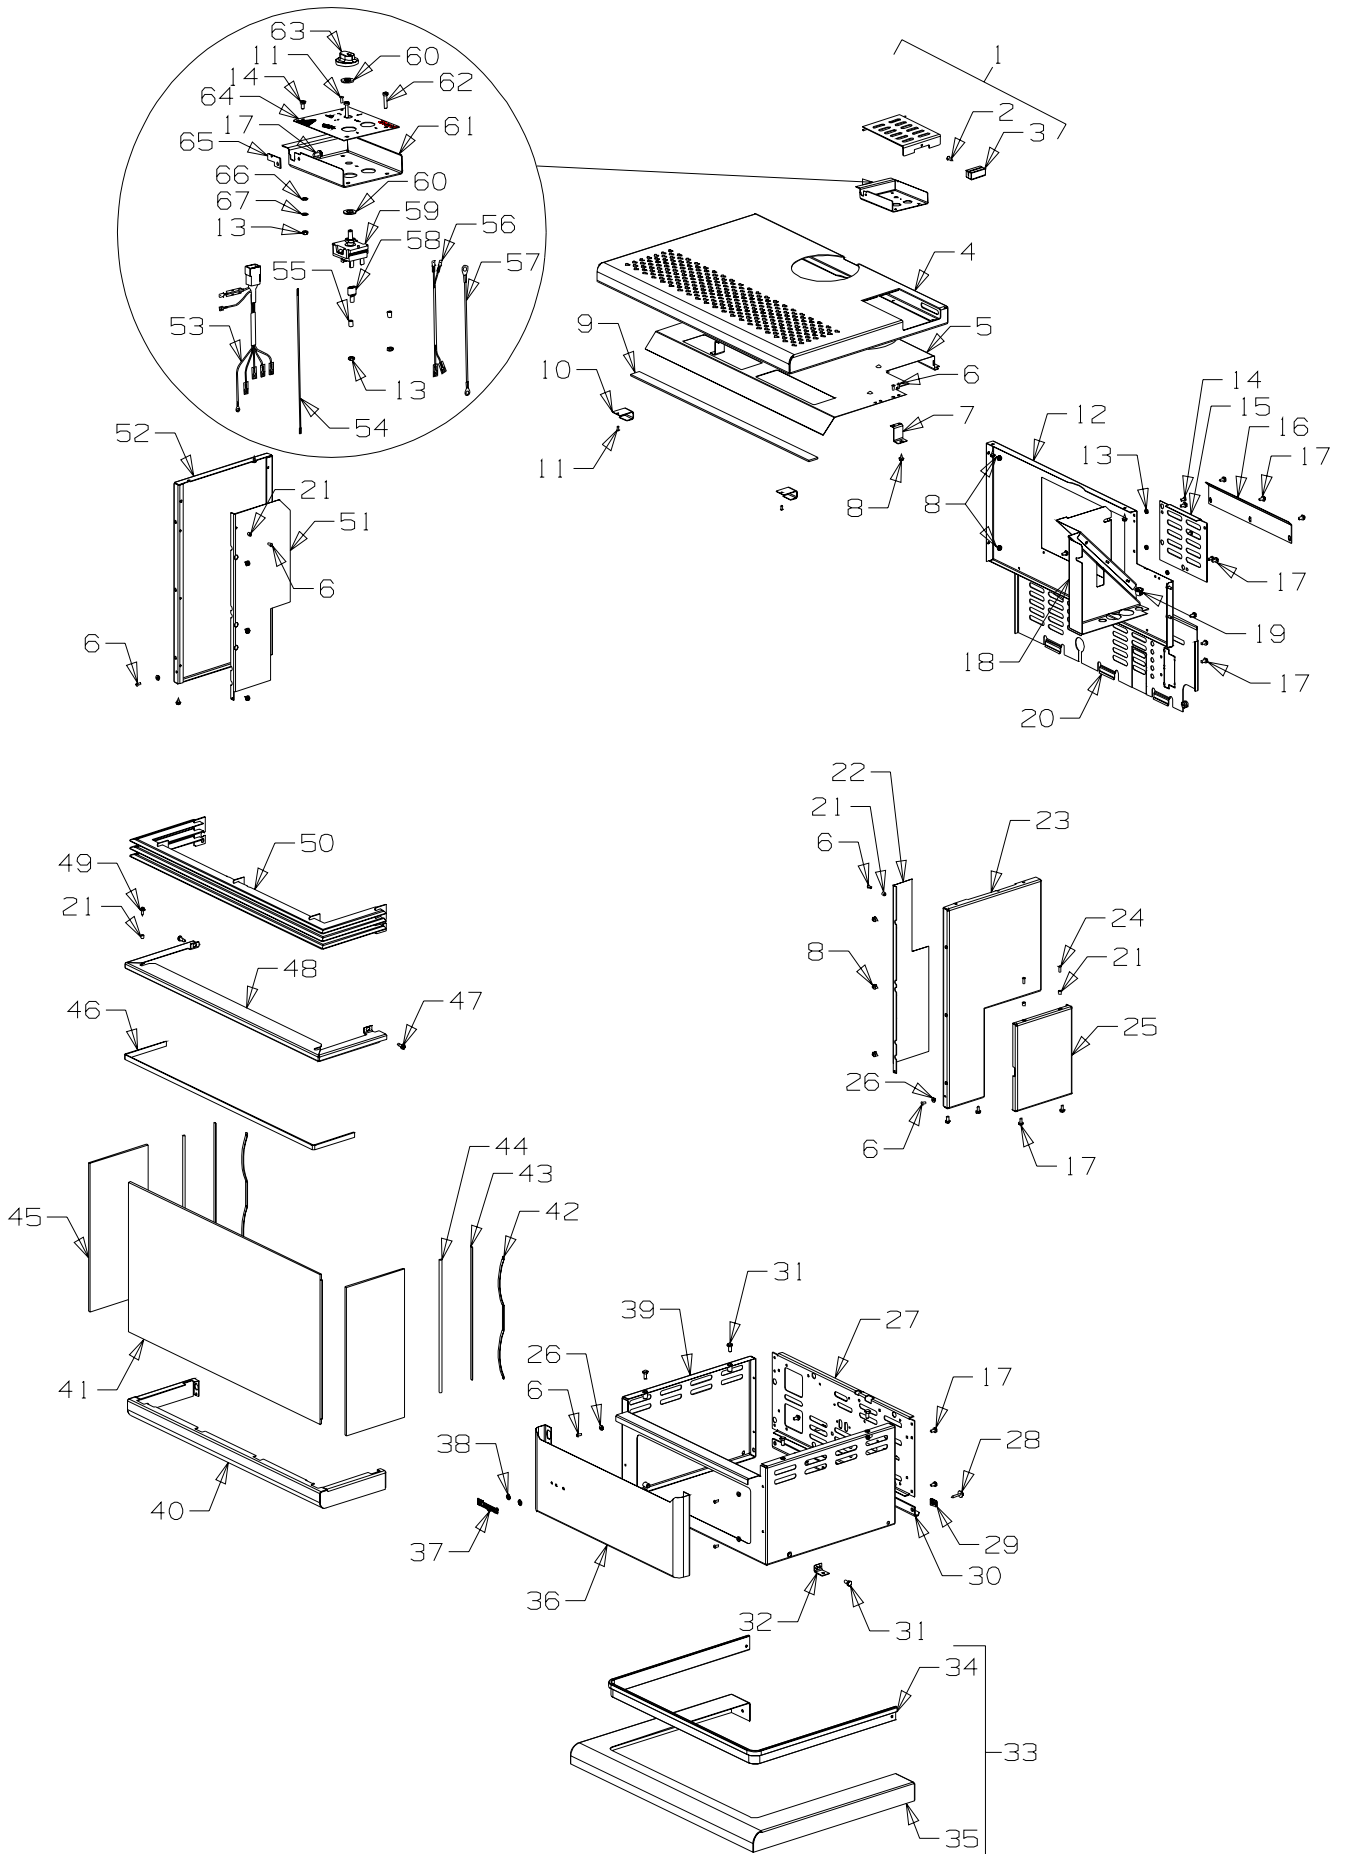

**From Serial Number 4012229**

**Month and Year First of Manufacture: July 2003**

Item No	Part No	Description	Qty	Item No	Part No	Description	Qty
1	791078	<b>Lid-Control, Long - Black</b>	1	36	791548	<b>Panel-Pedestal, Front - Black</b>	1
2	503004	• Screw; Csk No. 8 x 5/8"	1	37	585581	• Badge - Silver	1
3	588233	• Knob-Cover, Control Valve	1	38	503381	• Clip-Starlock, 4 Dia	2
4	791380	Panel-Top - Black	1	39	791606	Pedestal - Black	1
5	991382	Heatshield-Top	1	40	791101	Panel Assy-Front - Black	1
6	586167	Rivet-Pop 4.0 Dia x 4.8	11	41	788738	Glass - 5 x 661 x 333	1
7	988082	Bracket-Mountng, Heatshield	2	42	588048	Spring-Glass Retainer	2
8	503259	Screw, S/T 10 x .4	15	43	588062	Strip-Backing, Glass Spring	2
9	700714	Tape, Flat 3 x 25 x 610	2	44	788510	Rope-Fibre, 5.5	
10	991201	Hook-Suspension, Louvre	2	45	788575	Glass - 5 x 330 x 162	2
11	503429	Rivet-Pop 3.2 Dia x 4.8	6	46	788511	Tape-Glass, Flat 3 x 10	
12	791595	Panel-Rear - Black	1	47	503489	Screw, Set M5 x 16	2
13	503622	Nut, M4	6	48	791236	Trim-Glass, Top Retainer - Silver/Black	1
14	503621	Screw, Pan M4 x 8	4	49	503704	Screw; S/T 8 x .5	4
15	791081	Panel-Access, Piezo	1	50	791560	Louvre Assy - Black	1
16	990335	Bracket-Support, Diverter	1	51	988670	Heatshield-Side, LH	1
17	503630	Screw; S/T 10 x .4	37	52	791100	Panel-Side, LH - Black	1
18	791024	Heatshield Assy-Control	1	53	788460	Loom-Fan, Remote	1
19	586734	Bush-Plastic	2	54	591255	Lead-Piezo, Battery Ignition	1
20	791618	Panel-Rear Access - Black	1	55	988388	Spacer-Control Panel	2
21	986148	Spacer-Grille	6	56	591645	Loom Assy-Remote	1
22	991022	Heatshield-Side, RH	1	57	591299	Lead-Earth, Piezo	1
23	791099	Panel-Side, RH - Black	1	58	588507	Terminal-Utilux, 6.3mm	1
24	501303	Rivet-Pop 4.0 Dia x 7.9	2	59	585624	Switch-4 Position	1
25	791080	Panel-Access, Control	1	60	501704	Washer, Flat 10 x 19 x 1.6	2
26	986149	Spacer-Front Panel	6	61	988397	Panel-Backing, Control	1
27	791150	Panel-Pedestal, Rear - Black	1	62	503661	Screw, Pan M4 x 20	2
28	503459	Screw, S/T 12 x 25	6	63	585625	Knob-Fan Switch	1
29	503388	Nut-Spire	2	64	591226	Plate-Control Panel	1
30	995612	Bracket-Seismic Restraint	1	65	988435	Catch-Hinge, Lid	1
31	501959	Screw, Set M6 x 12	8	66	503371	Washer, Fan Disc	
32	986413	Bracket-Seismic Restraint	2			5 ID x 10 OD Ext	1
33	991106	<b>Foot Assy - Black</b>	1	67	503106	Washer, Flat 5mm - Brass	1
34	988672	• Panel-Foot	1				
35	991120	• Trim-Foot - Black	1				