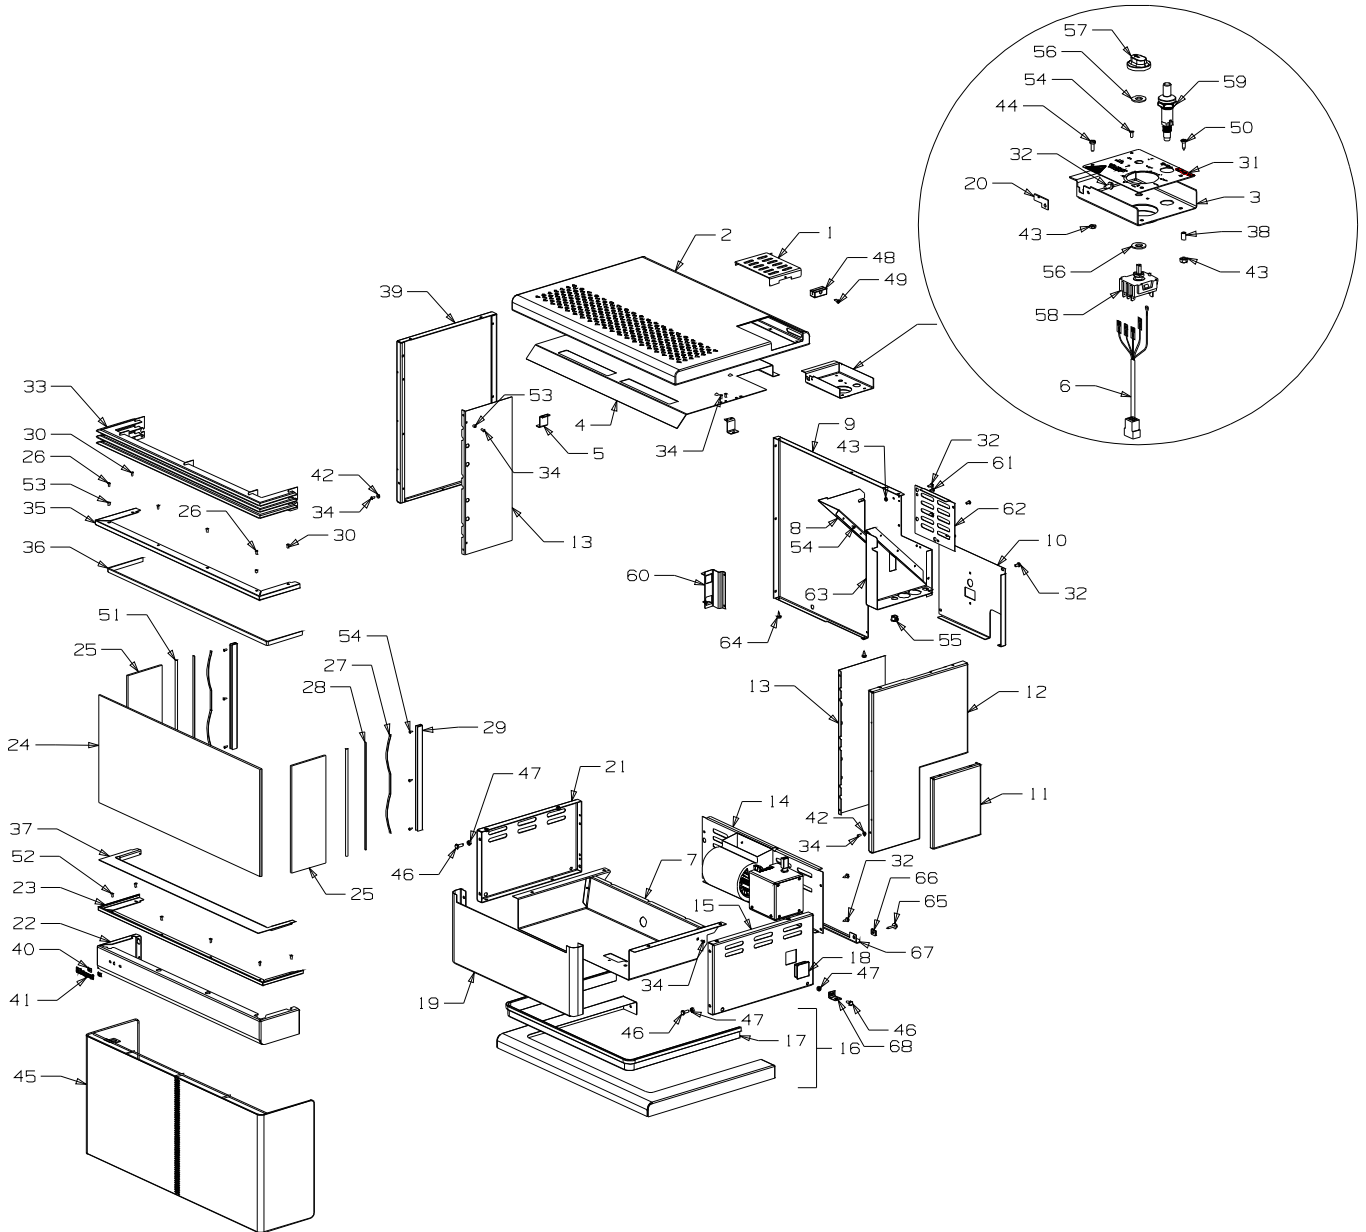

From Serial Number 051680

Masport®

CALGARY
FLS NG/LPG
(1998 to _____)

Item No	Part No	Description	Qty	Item No	Part No	Description	Qty
1	788744	Panel-Lid, Control Valve - Metallic Black		23	988497	Trim-Glass Retainer, Bottom	1
•	788797	Panel-Lid, Control Valve - Bottle Green	1	24	988001	Glass - 5 x 295 x 655	1
2	788759	Panel-Top - Metallic Black	1	25	988002	Glass - 5 x 295 x 113	2
•	788799	Panel-Top - Bottle Green	1	26	503687	Screw, S/T 8 x .5	2
3	988430	Panel-Backing, Control - Black	1	27	588048	Spring-Glass Retainer	2
4	988312	Heatshield-Top Panel	1	28	588062	Strip-Backing, Glass Spring	2
5	988082	Bracket-Mounting, Heatshield	2	29	988498	Trim-Glass Retainer, Rear	2
6	588460	Loom-Fan, Remote - AUST	1	30	503009	Screw, S/T 8 x 0.3	6
7	988291	Heatshield-Pedestal	1	31	588438	Plate-Control Panel - NZ	1
8	988384	Heatshield, Control Panel - NZ	1	•	588439	Plate-Control Panel - AUST	1
•	991026	Heatshield, Control Panel - Upper - AUST	1	32	503630	Screw, S/T 10 x .04 - NZ	28
9	788758	Panel-Rear - Metallic Black	1	•	503630	Screw, S/T 10 x .04 - NG - AUST	21
•	788793	Panel-Rear - Bottle Green	1	•	503630	Screw, S/T 10 x .04 - LPG - AUST	18
10	788757	Panel-Rear Access - Metallic Black	1	33	788745	Grille-3 Louvre	1
•	788791	Panel-Rear Access - Bottle Green	1	34	586167	Rivet, 4.0 Dia x 4.8	7
11	788746	Panel-Access, Control - Metallic Black	1	35	988490	Trim-Glass Retainer, Top (Gold)	1
•	788790	Panel-Access, Control - Bottle Green	1	36	788511	Tape-Glass, Flat 3 x 10	1
12	788755	Panel-Side, RH - Metallic Black (Incl. Item No's. 13, 34, 42, 53)	1	37	988496	Plate-Cover, Glass	1
•	788789	Panel-Side, RH - Bottle Green	1	38	988388	Spacer-Control Panel	2
13	988063	Heatshield-Side	2	39	788754	Panel-Side, LH - Metallic Black	1
14	788760	Panel-Pedestal, Back - Metallic Black - NZ	1	•	788785	Panel-Side, LH - Bottle Green	1
•	788788	Panel-Pedestal, Back - Bottle Green - NZ	1	40	503381	Push Fix, Spire	2
•	988465	Fan Assy, Complete - Matt Black - AUST	1	41	584581	Badge - Gold	1
•	988466	Fan Assy, Complete - Forest Green - AUST	1	42	986149	Spacer-Front Panel	4
15	988201	Panel-Pedestal, RH Side - Metallic Black	1	43	503622	Nut, M4 Hex Stainless	4
•	988211	Panel-Pedestal, RH Side - Bottle Green	1	44	503621	Screw, Pan M4 x 8	4
16	988743	Foot Assy - Metallic Black (Packed - Incl. Trim)	1	45	788508	Guard-Dress - AUST	1
•	988796	Foot Assy - Bottle Green (Packed - Incl. Trim)	1	46	501959	Screw, Set M6 x 12	10
17	986218	Trim-Pedestal Foot, Gold	1	47	501682	Nut, M6	6
18	586155	Plug-Switch Hole	1	48	588233	Knob-Cover, Control Valve	1
19	788749	Panel-Pedestal, Front - Metallic Black	1	49	503004	Screw, Csk No. 8 x 5 /8"	1
•	788786	Panel-Pedestal, Front - Bottle Green	1	50	503661	Screw, Pan M4 x 20	2
20	988435	Catch-Hinge, Lid	1	51	788510	Rope-Glass Fibre, 5.5	1
21	788750	Panel-Pedestal, LH Side - Metallic Black	1	52	503627	Rivet, 4.0 Dia	8
•	788787	Panel-Pedestal, LH Side - Bottle Green	1	53	986148	Spacer-Grille	4
22	788748	Panel-Front - Metallic Black	1	54	503429	Rivet-Pop, 3.2 Dia x 4.8	8
•	788784	Panel-Front - Bottle Green	1	55	586734	Bush-Plastic	1
				56	501704	Washer, Flat 10 x 21 x 1.6 - AUST	2
				57	585625	Knob-Fan, Switch - AUST	1
				58	585624	Switch-4 Position - AUST	1
				59	588383	Piezo-Ignitor	1
				60	988313	Bracket-Mounting, Thermostat	1
				61	503621	Screw, Pan M4 x 8	2
				62	788747	Panel-Access, Piezo - Metallic Black - AUST	1
				•	788795	Panel-Access, Piezo - Bottle Green - AUST	1
				63	991024	Heatshield, Control Panel - Lower - AUST	1
				64	503259	Screw; S/T 10 x .5	20
				65	503459	Screw; S/T 12 x 25 - NZ	2
				66	503388	Nut-Spire - NZ	2
				67	986792	Bracket-Seismic Restraint - NZ	1
				68	986413	Bracket-Seismic Restraint	2