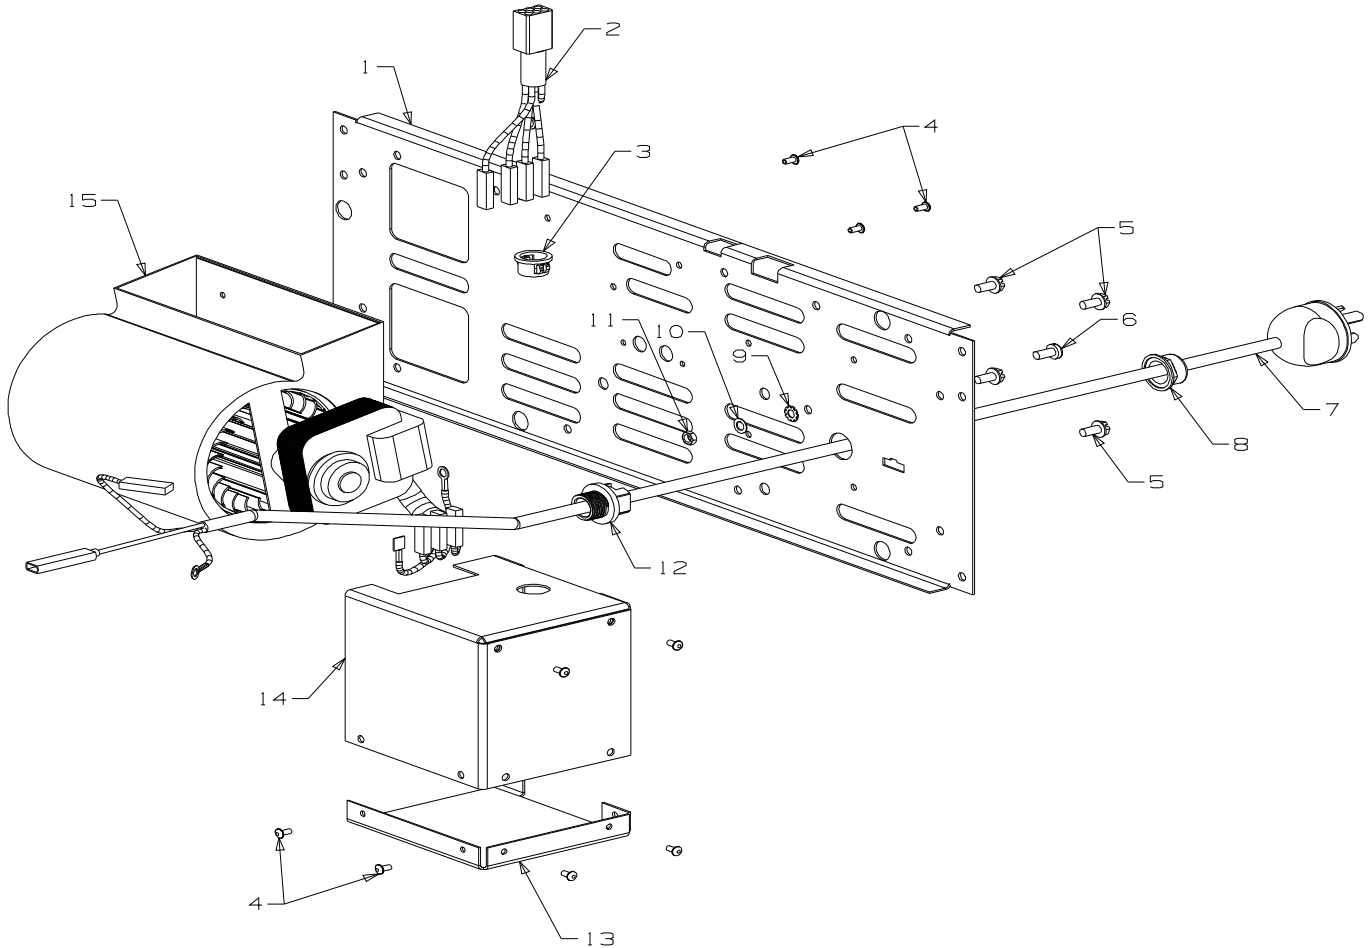

Item No	Part No	Description	Qty	Item No	Part No	Description	Qty
1	586174	Fan Assy-Single End	1	10	502068	Clamp-Cable	1
2	588459	Loom-Adaptor, Fan	1	11	988469	Cover-Fan Motor, Bottom	1
3	986462	Panel-Fan Mounting - Matt Black	1	12	501856	Nut, M5	1
•	986464	Panel-Fan Mounting - Forest Green	1	13	503106	Washer, Flat M5	1
4	586734	Bush-Plastic	1	14	503371	Washer, Fan Disc	1
5	501767	Rivet-Pop, 3.2 Dia x 3.2	9	15	988468	Cover-Fan Motor	1
6	503630	Screw, S/T 10 x .4	4			NOT ILLUSTRATED	
7	501857	Screw, Pan M5 x 10	1				
8	588068	Loom-3 Pin, Fan	1		986465	Fan Assy - Matt Black	1
9	577089	Nut-Cable	1		988466	Fan Assy - Forest Green	1