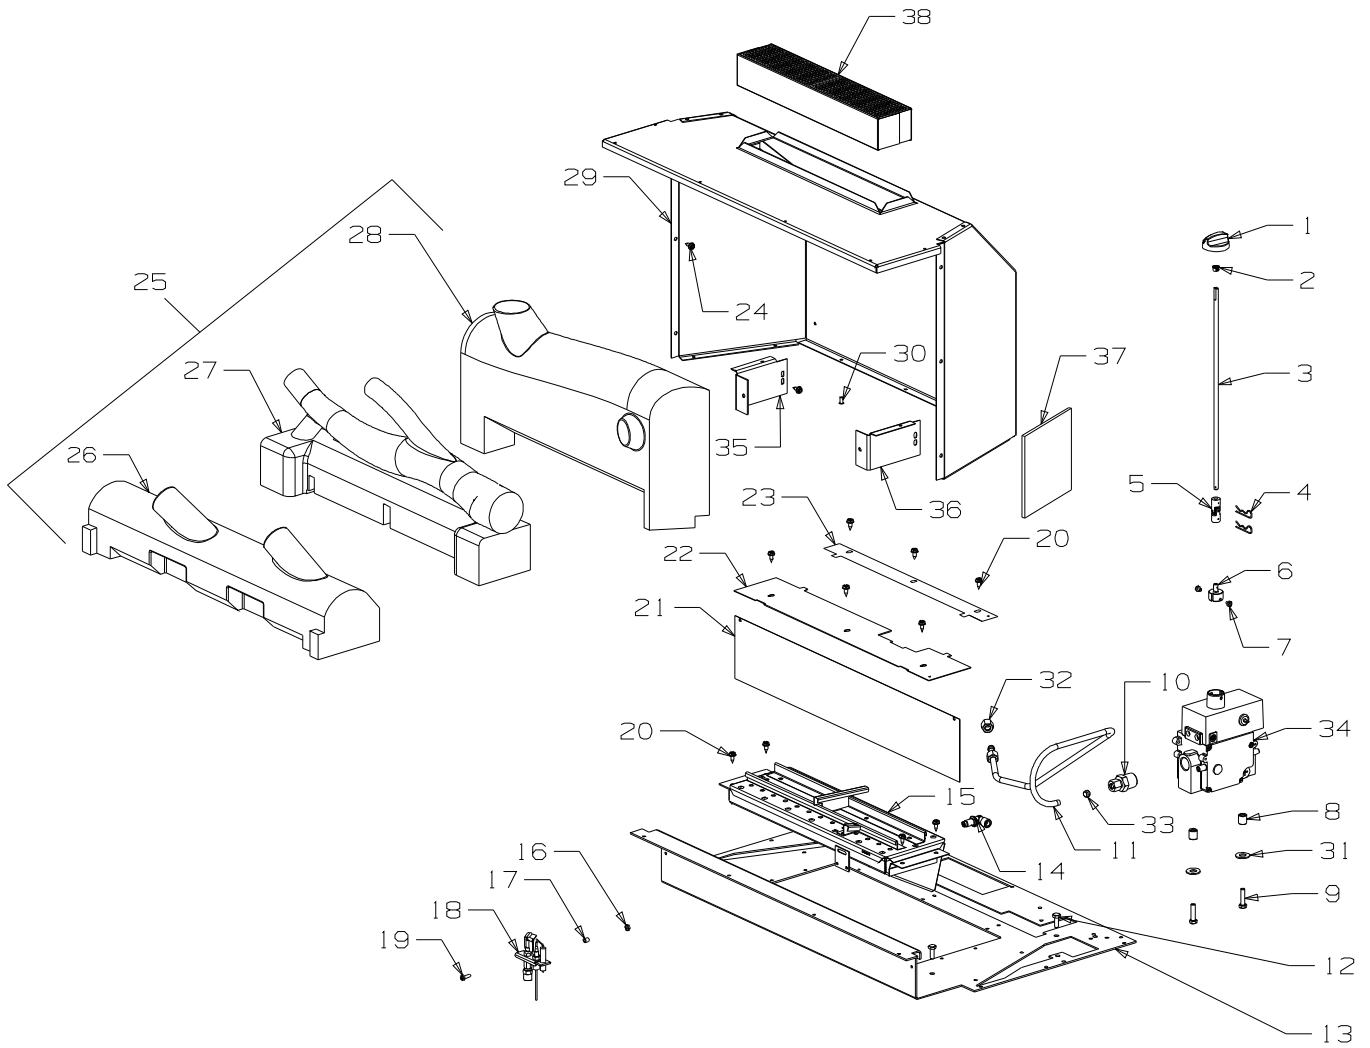

Masport®

CALGARY
FLS NG/LPG
(1998 to _ _ _ _)

Item No	Part No	Description	Qty	Item No	Part No	Description	Qty
1	588170	Knob-Control Valve	1	19	503592	Screw, Pan M4 x 16	1
2	588399	Bush-Plastic	1	20	503630	Screw, S/T 10 x 0.4	30
3	588333	Rod-Control Valve	1	21	988554	Deflector-Draught, Pilot Light	1
4	503652	Clip, Hairpin Dia 1.4mm	2	22	988061	Plate-Metering, Front - Natural Gas	1
5	588322	Universal-Control Valve	1	23	988145	Plate-Metering, Rear - Natural Gas	1
6	588334	Adaptor-Control Rod	1	24	503259	Screw, S/T 10 x 0.5	20
7	503631	Screw, Pan M4 x 5	2	25	988029	Log Assy-Ceramic	1
8	588348	Spacer-Valve	2	26	988343	• Log-Ceramic, Front	1
9	501963	Screw, Set M6 x 25	2	27	988373	• Log-Ceramic, Middle	1
10	588077	Connector-Complete 8 x 1/2"	1	28	988056	• Log-Ceramic, Rear	1
11	588317	Tube-Main Injector	1	29	988501	Firebox Assy	1
12	501959	Screw, Set M6 x 12	10	30	586167	Rivet-Pop 4.0 Dia x 4.8	7
13	988495	Plate-Base	1	31	503196	Washer, Flat 1/4" x 3/4"	6
14	588351	Injector-Main, 0.90 - NG	1	32	588259	Nut-Injector, 1/4"	1
•	588351	Injector-Main, 1.40 - LPG	1	33	588172	Olive-Brass, M8	2
15	988545	Burner Assy-Gas - Natural Gas	1	34	588308	Valve-Control	1
	988546	Burner Assy-Gas - LPG	1	35	988494	Plate-Stop, Spillage LH - Black	1
16	503622	Nut, M4	4	36	988499	Plate-Stop, Spillage RH - Black	1
17	988148	Spacer	1	37	588081	Board-Insulating, Ceramic	1
18	588310	Pilot Assembly, ODS - Natural Gas	1	38	588320	Catalyst	1
	988309	Pilot Assembly, ODS - LPG	1