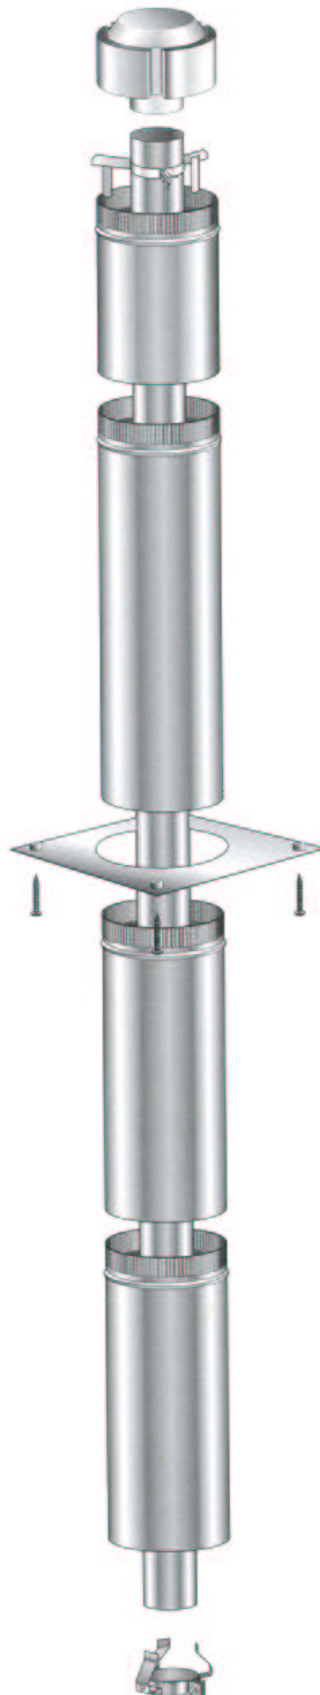

Freestanding B Vent Gas Flue Kit - Black

NZ ONLY

Flue Kit Part Number: 588656