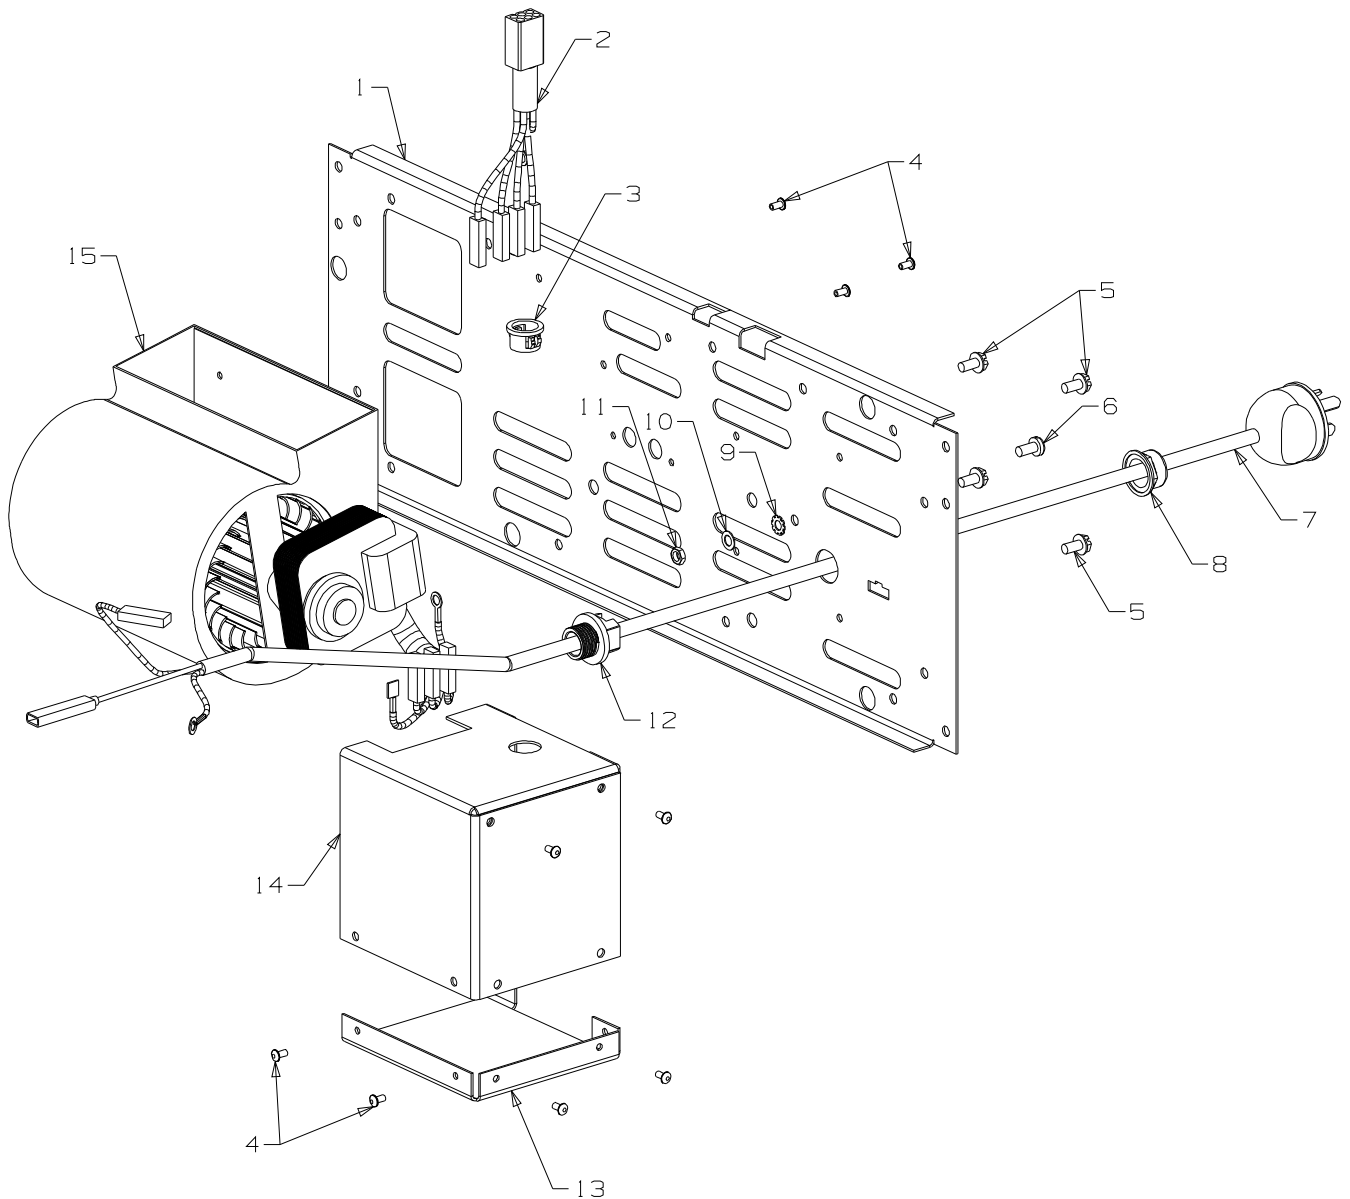

Bold Text = Assemblies
Bulleted Text = Items included in Assemblies

Item No	Part No	Description	Qty	Item No	Part No	Description	Qty
15	586174	Fan Assy-Single End	1	10	503106	Washer, Flat M5	2
1	986462	Panel-Fan Mounting - Black	1	11	501856	Nut, M5	2
2	588459	Loom-Adaptor, Fan	1	12	502068	Clamp-Cable	1
3	586734	Bush-Plastic	1	13	988469	Cover-Fan Motor, Bottom	1
4	501767	Rivet-Pop, 3.2 Dia x 3.2	9	14	988468	Cover-Fan Motor	1
5	503630	Screw, S/T 10 x .4	4			NOT ILLUSTRATED	
6	501857	Screw, Pan M5 x 10	1				
7	588068	Loom-3 Pin, Fan	1				
9	503371	Washer, Fan Disc 5 ID x 10 OD	1				
8	577089	Nut-Cable	1				
					788465	Fan Assy - Black	1