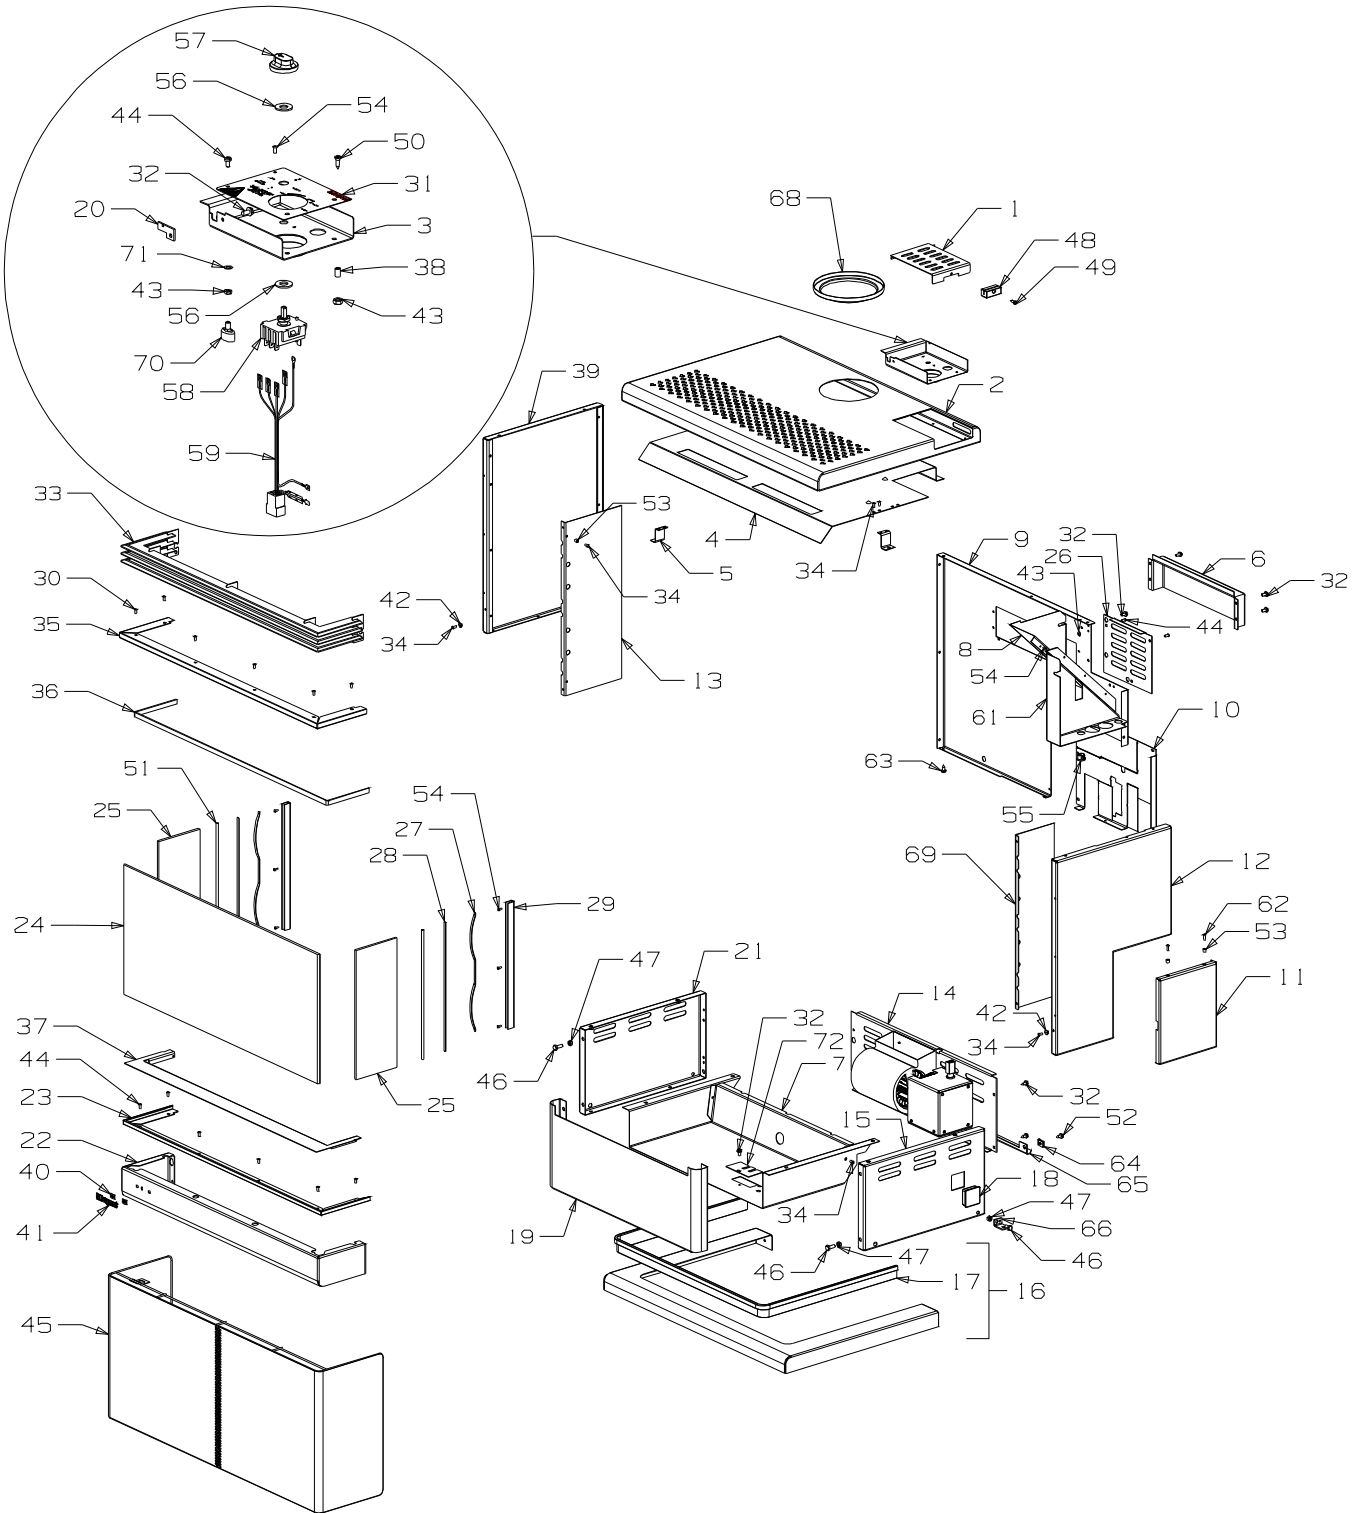

Masport®

BOSTON

Natural Gas / LPG

(New Zealand/Australia - Std - Flued)

		NZ	AUST
Part Numbers	- Nat. Gas	988861	A88863
		_____	A88841
	- LPG	988862	A88864
		_____	A88841

From Serial Number 4004023

Item No	Part No	Description	Qty	Item No	Part No	Description	Qty
1	791078	Panel-Lid, Control Valve - Black		26	791081	Panel-Access, Piezo - Black	1
	• 788797	Panel-Lid, Control Valve - Bottle Green			• 788795	Panel-Access, Piezo - Bottle Green	1
2	791090	Panel-Top - Black	1	27	588048	Spring-Glass Retainer	2
	• 791004	Panel-Top - Botte Green	1	28	588062	Strip-Backing, Glass Spring	2
3	988430	Panel-Backing, Control - Black	1	29	788498	Trim-Glass Retainer, Rear	2
4	991023	Heatshield-Top Panel	1	30	503009	Screw, S/T 8 x 0.3	6
5	988082	Bracket-Mounting, Heatshield	2	31	588437	Plate-Control Panel	1
6	791093	Cover-Rear, Diverter - Black	1	32	503630	Screw, S/T 10 x .04	34
	• 791003	Cover-Rear, Diverter - Bottle Green	1	33	791079	Grille-3 Louvre	1
7	988291	Heatshield- Pedestal	1	34	586167	Rivet, 4.0 Dia x 4.8	14
8	991026	Heatshield, Control Panel - Upper	1	35	788490	Trim-Glass Retainer, Top (Gold)	1
9	791088	Panel-Rear - Black	1	36	790229	Tape-Glass, Flat 3 x 10	1
	• 791001	Panel-Rear - Bottle Green	1	37	988496	Plate-Cover, Glass	1
10	791091	Panel-Rear Access - Black	1	38	988388	Spacer-Control Panel	2
	• 791002	Panel-Rear Access - Bottle Green	1	39	791086	Panel-Side, LH - Black	1
11	791080	Panel-Access, Control - Black	1		• 788785	Panel-Side, LH - Bottle Green	1
	• 788790	Panel-Access, Control - Bottle Green	1	40	503381	Push Fix, Spire	2
12	791089	Panel-Side, RH - Black (Incl. Item No's. 13, 34, 42, 53)	1	41	584581	Badge - Gold	1
	• 788789	Panel-Side, RH - Black (Incl. Item No's. 13, 34, 42, 53)	1	42	986149	Spacer-Front Panel	4
13	988063	Heatshield-Side, LH	1	43	503622	Nut, M4 Hex Stainless	4
14	788465	Fan Assy, Complete - Black	1	44	503621	Screw, Pan M4 x 8	4
	• 988798	Fan Assy, Complete - Bottle Green	1	45	788508	Guard-Dress - AUST	1
15	791085	Panel-Pedestal, RH Side - Black	1	46	501959	Screw, Set M6 x 12	10
	• 788793	Panel-Pedestal, RH Side - Bottle Green	1	47	501682	Nut, M6	6
16	991077	Foot Assy - Black (Packed)	1	48	588233	Knob-Cover, Control Valve	1
	• 991077	Foot Assy - Bottle Green (Packed)	1	49	503004	Screw, Csk No. 8 x 5 /8"	1
17	986218	Trim-Pedestal Foot, Gold	1	50	503661	Screw, Pan M4 x 20	2
18	586155	Plug-Switch Hole	1	51	788510	Rope-Glass Fibre, 5.5	1
19	791083	Panel-Pedestal, Front - Black	1	52	503459	Screw; S/T 12 x 25	6
	• 788786	Panel-Pedestal, Front - Bottle Green	1	53	986148	Spacer-Grille	4
20	988435	Catch-Hinge, Lid	1	54	503429	Rivet-Pop, 3.2 Dia x 4.8	10
21	791084	Panel-Pedestal, LH Side - Black	1	55	586734	Bush-Plastic	1
	• 788787	Panel-Pedestal, LH Side - Black	1	56	501704	Washer, Flat 10 x 21 x 1.6	2
22	791082	Panel-Front - Black	1	57	585625	Knob-Fan, Switch	1
	• 788784	Panel-Front - Bottle Green	1	58	585624	Switch-4 Position	1
23	988497	Trim-Glass Retainer, Bottom	1	59	588460	Loom-Fan, Remote	1
24	991041	Glass - 5 x 295 x 661	1	60	503687	Screw, S/T 8 x .5	2
25	988002	Glass - 5 x 295 x 113	2	61	991024	Heatshield-Control Panel - Lower	1
				62	501303	Rivet-Pop 4.0 Dia x 7.9	6
				63	503259	Screw; S/T 10 x .5	25
				64	503388	Nut-Spire	2
				65	986792	Bracket-Seismic Restraint	1
				66	986413	Bracket-Seismic Restraint	2
				67	588507	Terminal-Utilux, 6.3mm	1
				68	791105	Collar-Flue - Black - New Zealand Only	1
				69	991029	Heatshield-Side, RH	1
				70	588507	Terminal, Utilux 6.3mm	1
				71	503106	Washer, Flat 5 Brass	1
				72	988562	Plate-Cover, Heatshield	1