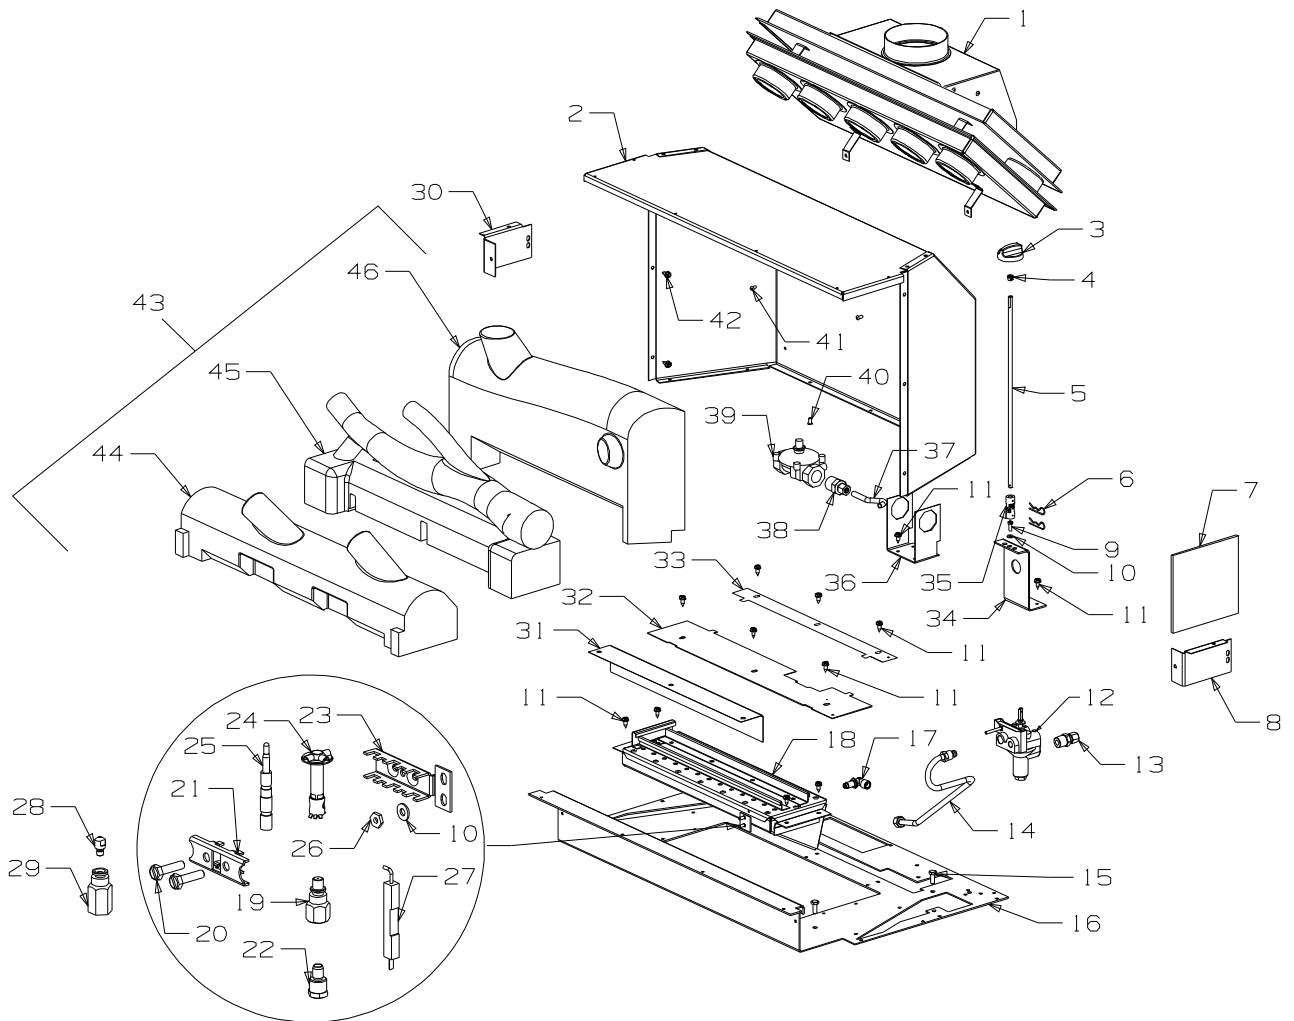

Masport®

BOSTON
STD NG/LPG
(1998 to ____)

Item	Part No	Description	Qty	Item	Part No	Description	Qty
1		Firebox Assy	1	27	588173	Injector-Main, 0.95	
2	988498	Trim-Glass Retainer, Rear	2			- Natural Gas	1
3	503429	Rivet-Pop 3.2 x 4.8	10	•	588175	Injector-Main, 1.50 - LPG	1
4	988496	Plate-Cover, Glass	1	28	788544	Burner Assy - Natural Gas	
5	991151	Trim-Glass Retainer, Bottom	1			(Incl. No's 25, 27 (588166))	1
6	503259	Screw, S/T 10 x 0.5	25		988290	• Burner Assy - Natural Gas	1
7	588170	Knob-Control Valve	1		588292	• Pilot Assy - Natural Gas	1
8	588399	Bush-Plastic	2	•	788543	Burner Assy - LPG	
9	588332	Rod-Control Valve	1			(Incl. No's 25, 27 (588166))	1
11	503652	Clip, Hairpin Dia 1.4mm	2		988241	• Burner Assy - LPG	1
10	588322	Universal-Control Valve	1		588293	• Pilot Assy - LPG	1
12	502203	Screw, Pan M4 x 12	1	29	988369	Tube-Cross, Light	1
13	503593	Washer, Flat 4mm	3	30	588382	• Jet-Pilot, 0.48 Combined	1
14	988064	Bracket-Mounting, Control Valve	1			- Natural Gas	1
15	503630	Screw, S/T 10 x 0.4	34	•	588391	• Jet-Pilot, 0.30 Combined	1
16	988065	Bracket-Mounting, Regulator				- LPG	1
17	588081	Board-Insulating, Ceramic	1	31	503625	• Screw, Set-Pilot Bracket	2
18	988355	Tube-Connecting, 5/16"		32	588256	• Bracket-Support, Pilot	1
		- Natural Gas Only - AUST	1	33	588252	• Nut-Olive, M10 x 1	1
19	588077	Fitting-Complete 8 x 1/2"		34	588255	• Bracket-Mounting, Pilot	1
		- Natural Gas Only	1	35	588174	• Pilot Head-3 way	1
20	588051	Regulator		36	588259	Thermocouple-750, M9 x 1	1
		- Natural Gas Only - AUST	1	37	588166	Electrode-Peizo, Spade Terminal	1
21	988145	Plate-Metering, Rear		•	588385	Electrode-Peizo, Round Terminal	1
		- Natural Gas Only	1	38	503622	Nut, Hex M4	4
22	988061	Plate-Metering, Front		39	588167	Jet-Pilot, 0.48 - Natural Gas	1
		- Natural Gas Only	1	•	588168	Jet-Pilot, 0.30 - LPG	1
23	988347	Deflector-Draught, Pilot Light	1	40	588253	Body-Pilot, Jet	1
24	588354	Fitting-Complete 8 x 3/8"		41	588079	Tube-Inlet, Pilot 3/16" x 725mm	1
		- Natural Gas Only - AUST	1	42	988029	Log Assy-Ceramic	1
25	588260	Valve-Control, Gas 600mm	1	43	988343	• Log-Ceramic, Front	1
26	588344	Tube-Main Injector	1	44	988373	• Log-Ceramic, Middle	1
				45	988056	• Log-Ceramic, Rear	1

Bold Text = Assemblies
Bulleted Text = Items included in Assemblies