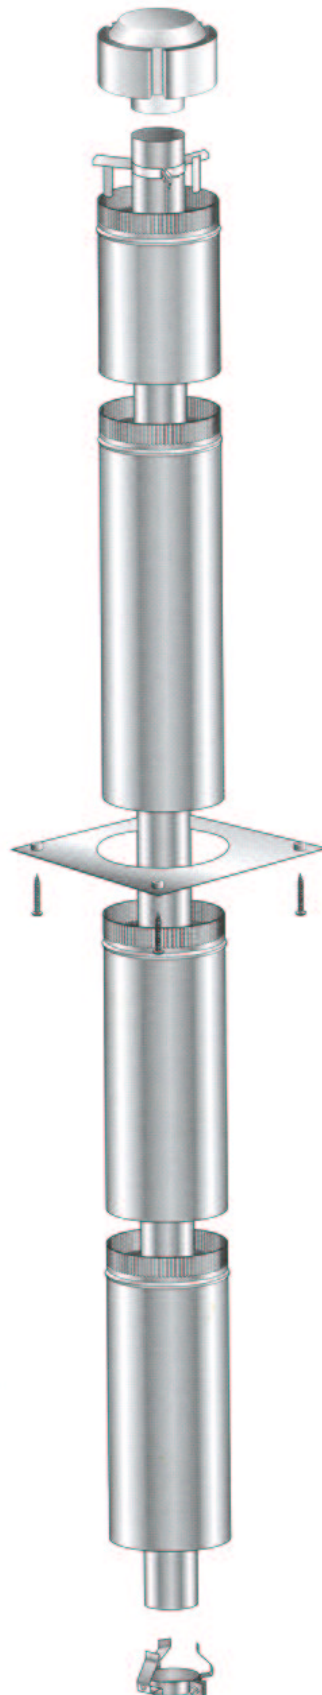

Freestanding B Vent Gas Flue Kit - Black

NZ ONLY

Flue Kit Part Number: 588656