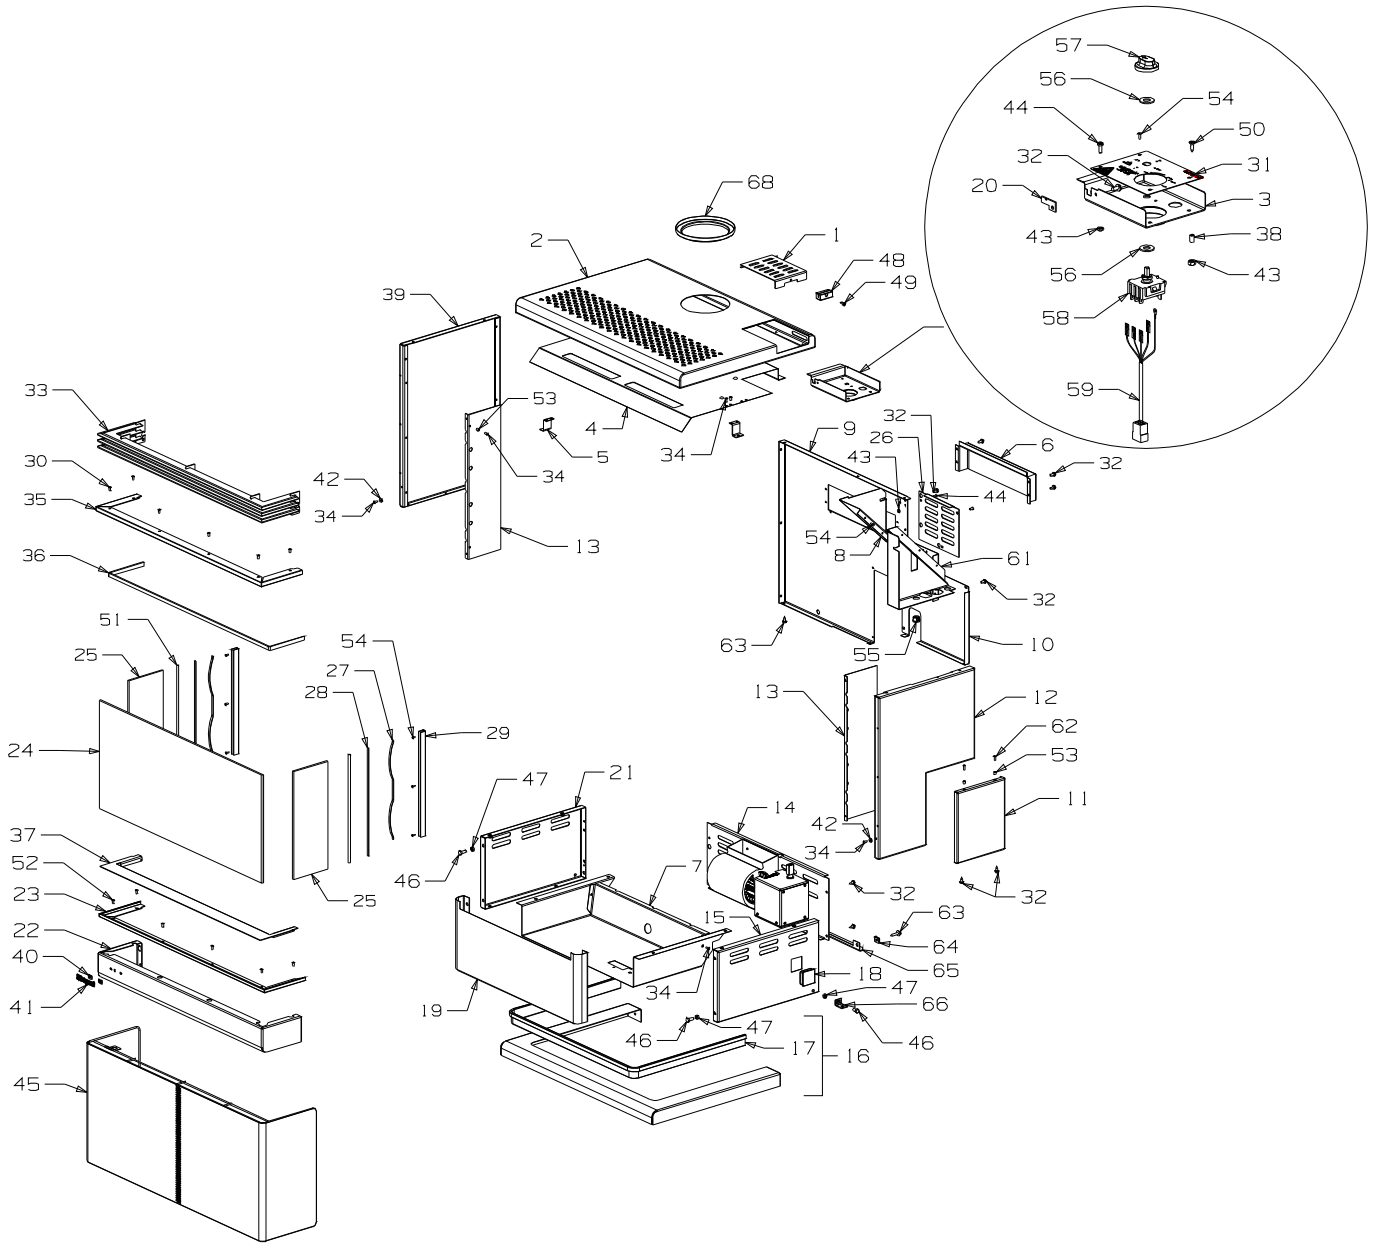

# Masport®

**BOSTON**  
**STD NG/LPG**  
(1998 to \_\_\_\_\_)

Item No	Part No	Description	Qty	Item No	Part No	Description	Qty
1	788744	Panel-Lid, Control Valve		23	988497	Trim-Glass Retainer, Bottom	1
		- Metallic Black		24	591041	Glass - 5 x 295 x 661	1
•	788797	Panel-Lid, Control Valve		25	988002	Glass - 5 x 295 x 113	2
		- Bottle Green	1	26	788747	Panel-Access, Piezo	
2	788756	Panel-Top - Metallic Black	1			- Metallic Black	1
•	791004	Panel-Top - Bottle Green	1	•	788795	Panel-Access, Piezo	
3	988430	Panel-Backing, Control				- Bottle Green	1
		- Black	1	27	588048	Spring-Glass Retainer	2
4	988311	Heatshield-Top Panel	1	28	588062	Strip-Backing, Glass Spring	2
5	988082	Bracket-Mounting, Heatshield	2	29	988498	Trim-Glass Retainer, Rear	2
6	788742	Cover-Rear, Diverter		30	503009	Screw, S/T 8 x 0.3	6
		- Metallic Black	1	31	588437	Plate-Control Panel	1
•	791003	Cover-Rear, Diverter		32	503630	Screw, S/T 10 x .04 - NG	
		- Bottle Green	1			- NZ	27
7	988291	Heatshield- Pedestal	1	•	503630	Screw, S/T 10 x .04 - LPG	
8	991026s	Heatshield, Control Panel				- NZ	30
		- Upper	1	•	503630	Screw, S/T 10 x .04 - NG	
9	788753	Panel-Rear - Metallic Black	1			- AUST	23
•	791001	Panel-Rear - Bottle Green	1	•	503630	Screw, S/T 10 x .04 - LPG	
10	788752	Panel-Rear Access				- AUST	26
		- Metallic Black	1	33	788745	Grille-3 Louvre	1
•	791002	Panel-Rear Access		34	586167	Rivet, 4.0 Dia x 4.8	7
		- Bottle Green	1	35	988490	Trim-Glass Retainer, Top	
11	788746	Panel-Access, Control				(Gold)	1
		- Metallic Black	1	36	788511	Tape-Glass, Flat 3 x 10	1
•	788790	Panel-Access, Control		37	988496	Plate-Cover, Glass	1
		- Bottle Green	1	38	988388	Spacer-Control Panel	2
12	788755	Panel-Side, RH		39	788754	Panel-Side, LH	
		- Metallic Black	1			- Metallic Black	1
		(Incl. Item No's. 13, 34, 42, 53)		•	788785	Panel-Side, LH - Bottle Green	1
•	788789	Panel-Side, RH - Bottle Green	1	40	503381	Push Fix, Spire	2
		(Incl. Item No's. 13, 34, 42, 53)		41	584581	Badge - Gold	1
13	988063	Heatshield-Side	2	42	986149	Spacer-Front Panel	4
14	788760	Panel-Pedestal, Back - NZ		43	503622	Nut, M4 Hex Stainless	4
		- Metallic Black	1	44	503621	Screw, Pan M4 x 8	4
•	788788	Panel-Pedestal, Back - NZ		45	788508	Guard-Dress - AUST	1
		- Bottle Green	1	46	501959	Screw, Set M6 x 12	10
•	988465	Fan Assy, Complete - AUST		47	501682	Nut, M6	6
		- Matt Black	1	48	588233	Knob-Cover, Control Valve	1
•	988798	Fan Assy, Complete - AUST		49	503004	Screw, Csk No. 8 x 5 /8"	1
		- Bottle Green	1	50	503661	Screw, Pan M4 x 20	2
15	788751	Panel-Pedestal, RH Side		51	788510	Rope-Glass Fibre, 5.5	1
		- Matt Black	1	52	503627	Rivet, 4.0 Dia	22
•	788783	Panel-Pedestal, RH Side		53	986148	Spacer-Grille	4
		- Bottle Green	1	54	503429	Rivet-Pop, 3.2 Dia x 4.8	7
16	986264	Foot Assy - Metallic Black		55	586734	Bush-Plastic	1
		(Packed)	1	56	501704	Washer, Flat 10 x 21 x 1.6	
•	986416	Foot Ass - Bottle Green				- AUST	2
		(Packed)	1	57	585625	Knob-Fan, Switch - AUST	1
17	986218	Trim-Pedestal Foot, Gold	1	58	585624	Switch-4 Position - AUST	1
18	586155	Plug-Switch Hole	1	59	588460	Loom-Fan, Remote - AUST	1
19	788749	Panel-Pedestal, Front		60	503687	Screw, S/T 8 x .5	2
		- Matt Black	1	61	991024	Heatshield-Control Panel	
•	788786	Panel-Pedestal, Front				- Lower	1
		- Bottle Green	1	62	501303	Rivet-Pop 4.0 Dia x 7.6	6
20	988435	Catch-Hinge, Lid	1	63	503259	Screw; S/T 10 x .5	20
21	788750	Panel-Pedestal, LH Side		64	503459	Screw; S/T 12 x 25	2
		- Metallic Black	1	65	503388	Nut-Spire	2
•	788787	Panel-Pedestal, LH Side		66	986792	Bracket-Seismic Restraint	1
		- Bottle Green	1	67	986413	Bracket-Seismic Restraint	2
22	788748	Panel-Front - Metallic Black	1				
•	788784	Panel-Front - Bottle Green	1				