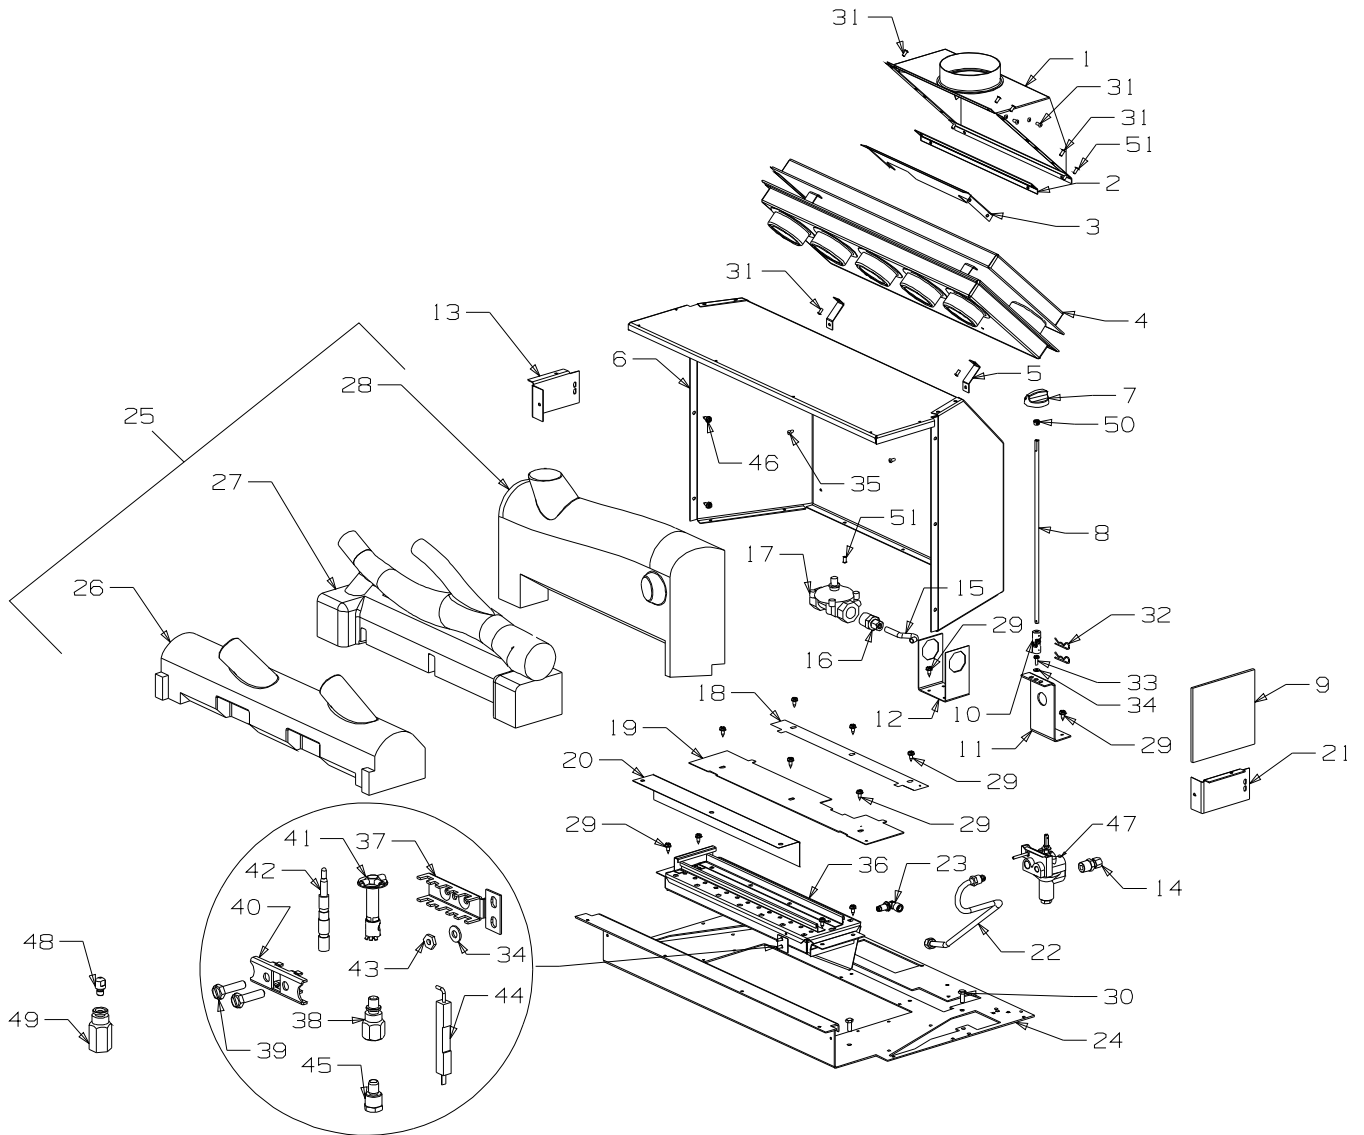

# Masport®

**BOSTON**  
**STD NG/LPG**  
(1998 to \_\_\_\_\_)

Item No	Part No	Description	Qty	Item No	Part No	Description	Qty
1	788744	Panel-Lid, Control Valve		23	988497	Trim-Glass Retainer, Bottom	1
		- Metallic Black		24	591041	Glass - 5 x 295 x 661	1
•	788797	Panel-Lid, Control Valve		25	988002	Glass - 5 x 295 x 113	2
		- Bottle Green	1	26	788747	Panel-Access, Piezo	
2	788756	Panel-Top - Metallic Black	1			- Metallic Black	1
•	791004	Panel-Top - Bottle Green	1	•	788795	Panel-Access, Piezo	
3	988430	Panel-Backing, Control				- Bottle Green	1
		- Black	1	27	588048	Spring-Glass Retainer	2
4	988311	Heatshield-Top Panel	1	28	588062	Strip-Backing, Glass Spring	2
5	988082	Bracket-Mounting, Heatshield	2	29	988498	Trim-Glass Retainer, Rear	2
6	788742	Cover-Rear, Diverter		30	503009	Screw, S/T 8 x 0.3	6
		- Metallic Black	1	31	588437	Plate-Control Panel	1
•	791003	Cover-Rear, Diverter		32	503630	Screw, S/T 10 x .04 - NG	
		- Bottle Green	1			- NZ	27
7	988291	Heatshield- Pedestal	1	•	503630	Screw, S/T 10 x .04 - LPG	
8	991026s	Heatshield, Control Panel				- NZ	30
		- Upper	1	•	503630	Screw, S/T 10 x .04 - NG	
9	788753	Panel-Rear - Metallic Black	1			- AUST	23
•	791001	Panel-Rear - Bottle Green	1	•	503630	Screw, S/T 10 x .04 - LPG	
10	788752	Panel-Rear Access				- AUST	26
		- Metallic Black	1	33	788745	Grille-3 Louvre	1
•	791002	Panel-Rear Access		34	586167	Rivet, 4.0 Dia x 4.8	7
		- Bottle Green	1	35	988490	Trim-Glass Retainer, Top	
11	788746	Panel-Access, Control				(Gold)	1
		- Metallic Black	1	36	788511	Tape-Glass, Flat 3 x 10	1
•	788790	Panel-Access, Control		37	988496	Plate-Cover, Glass	1
		- Bottle Green	1	38	988388	Spacer-Control Panel	2
12	788755	Panel-Side, RH		39	788754	Panel-Side, LH	
		- Metallic Black	1			- Metallic Black	1
		(Incl. Item No's. 13, 34, 42, 53)		•	788785	Panel-Side, LH - Bottle Green	1
•	788789	Panel-Side, RH - Bottle Green	1	40	503381	Push Fix, Spire	2
		(Incl. Item No's. 13, 34, 42, 53)		41	584581	Badge - Gold	1
13	988063	Heatshield-Side	2	42	986149	Spacer-Front Panel	4
14	788760	Panel-Pedestal, Back - NZ		43	503622	Nut, M4 Hex Stainless	4
		- Metallic Black	1	44	503621	Screw, Pan M4 x 8	4
•	788788	Panel-Pedestal, Back - NZ		45	788508	Guard-Dress - AUST	1
		- Bottle Green	1	46	501959	Screw, Set M6 x 12	10
•	988465	Fan Assy, Complete - AUST		47	501682	Nut, M6	6
		- Matt Black	1	48	588233	Knob-Cover, Control Valve	1
•	988798	Fan Assy, Complete - AUST		49	503004	Screw, Csk No. 8 x 5 /8"	1
		- Bottle Green	1	50	503661	Screw, Pan M4 x 20	2
15	788751	Panel-Pedestal, RH Side		51	788510	Rope-Glass Fibre, 5.5	1
		- Matt Black	1	52	503627	Rivet, 4.0 Dia	22
•	788783	Panel-Pedestal, RH Side		53	986148	Spacer-Grille	4
		- Bottle Green	1	54	503429	Rivet-Pop, 3.2 Dia x 4.8	7
16	986264	Foot Assy - Metallic Black		55	586734	Bush-Plastic	1
		(Packed)	1	56	501704	Washer, Flat 10 x 21 x 1.6	
•	986416	Foot Ass - Bottle Green				- AUST	2
		(Packed)	1	57	585625	Knob-Fan, Switch - AUST	1
17	986218	Trim-Pedestal Foot, Gold	1	58	585624	Switch-4 Position - AUST	1
18	586155	Plug-Switch Hole	1	59	588460	Loom-Fan, Remote - AUST	1
19	788749	Panel-Pedestal, Front		60	503687	Screw, S/T 8 x .5	2
		- Matt Black	1	61	991024	Heatshield-Control Panel	
•	788786	Panel-Pedestal, Front				- Lower	1
		- Bottle Green	1	62	501303	Rivet-Pop 4.0 Dia x 7.6	6
20	988435	Catch-Hinge, Lid	1	63	503259	Screw; S/T 10 x .5	20
21	788750	Panel-Pedestal, LH Side		64	503459	Screw; S/T 12 x 25	2
		- Metallic Black	1	65	503388	Nut-Spire	2
•	788787	Panel-Pedestal, LH Side		66	986792	Bracket-Seismic Restraint	1
		- Bottle Green	1	67	986413	Bracket-Seismic Restraint	2
22	788748	Panel-Front - Metallic Black	1				
•	788784	Panel-Front - Bottle Green	1				