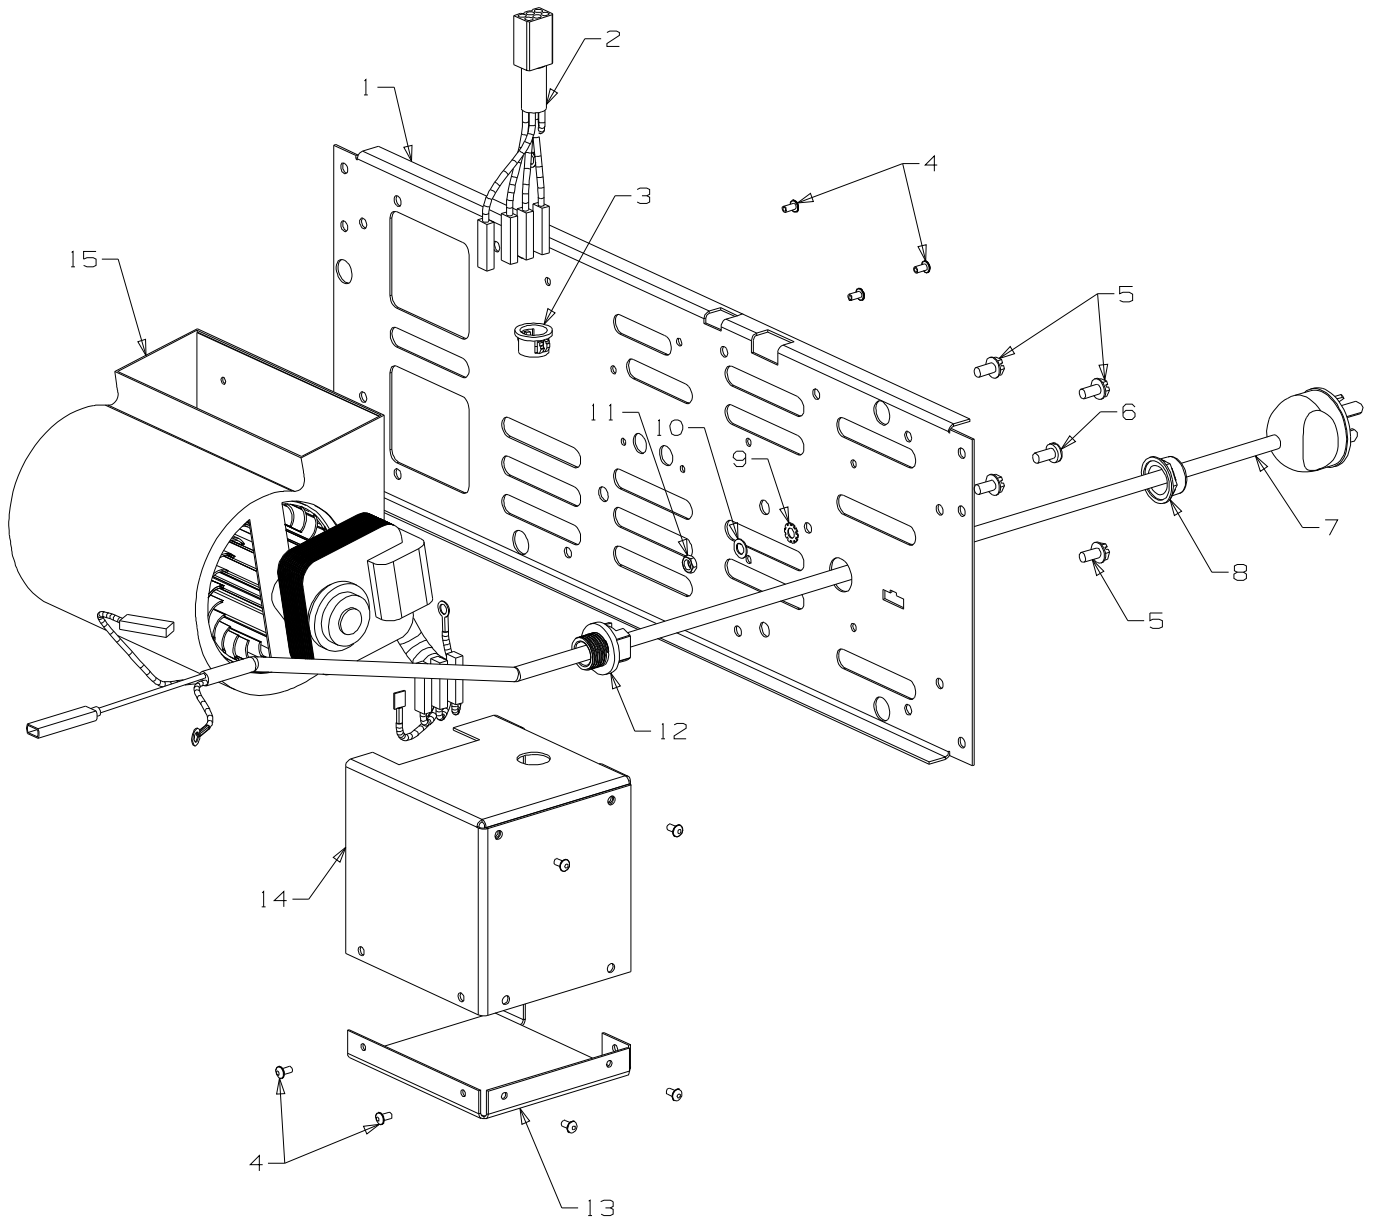

Item No	Part No	Description	Qty	Item No	Part No	Description	Qty
1	586174	Fan Assy-Single End	1	10	502068	Clamp-Cable	1
2	588459	Loom-Adaptor, Fan	1	11	988469	Cover-Fan Motor, Bottom	1
3	986462	Panel-Fan Mounting - Matt Black	1	12	501856	Nut, M5	1
•	986464	Panel-Fan Mounting - Forest Green	1	13	503106	Washer, Flat M5	1
•	986463	Panel-Fan Mounting - Warm White	1	14	503371	Washer, Fan Disc	1
4	586734	Bush-Plastic	1	15	988468	Cover-Fan Motor	1
5	501767	Rivet-Pop, 3.2 Dia x 3.2	9	NOT ILLUSTRATED			
6	503630	Screw, S/T 10 x .4	4	986465	Fan Assy - Matt Black	1	
7	501857	Screw, Pan M5 x 10	1	988466	Fan Assy - Forest Green	1	
8	588068	Loom-3 Pin, Fan	1	988367	Fan Assy - Warm White	1	
9	577089	Nut-Cable	1