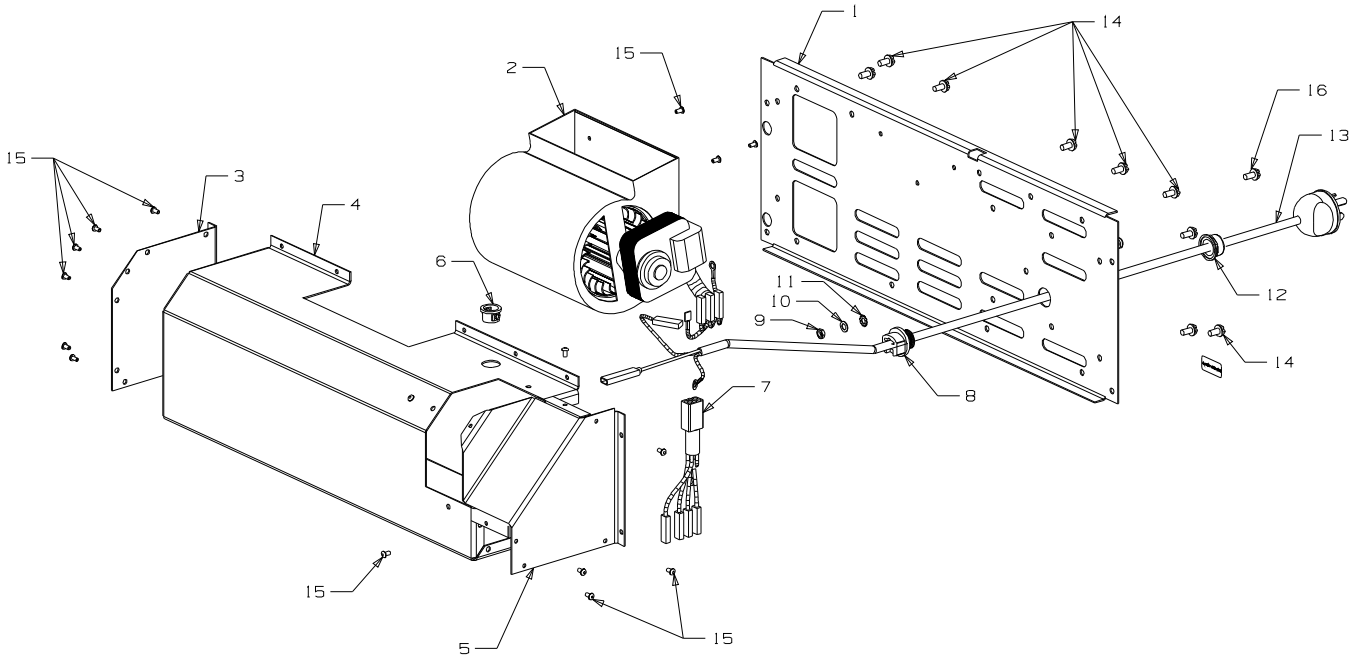

Item No	Part No	Description	Qty	Item No	Part No	Description	Qty
1	791150	Panel-Fan Mounting - Black	1	10	503106	Washer, Flat M5	2
•	991015	Panel-Fan Mounting - Bottle Green	1	11	503371	Washer, Fan Disc 5 ID x 10 OD	1
2	586174	Fan-3 Speed	1	12	577089	Nut-Cable	1
3	988679	Cover-Fan, LH	1	13	588068	Loom-3 Pin, Fan	1
4	988678	Cover-Fan	1	14	503630	Screw, S/T 10 x .4	13
5	988714	Cover-Fan, RH	1	15	501767	Rivet-Pop 3.2 Dia x 3.2	17
6	586734	Bush-Plastic	1	16	501857	Screw, Pan M5 x 10	1
7	588459	Loom-Adaptor, Fan	1			NOT ILLUSTRATED	
8	502068	Clamp-Cable	1		788676	Fan Assy - Black	1
9	501856	Nut, M5 HEX	2		791014	Fan Assy - Bottle Green	1