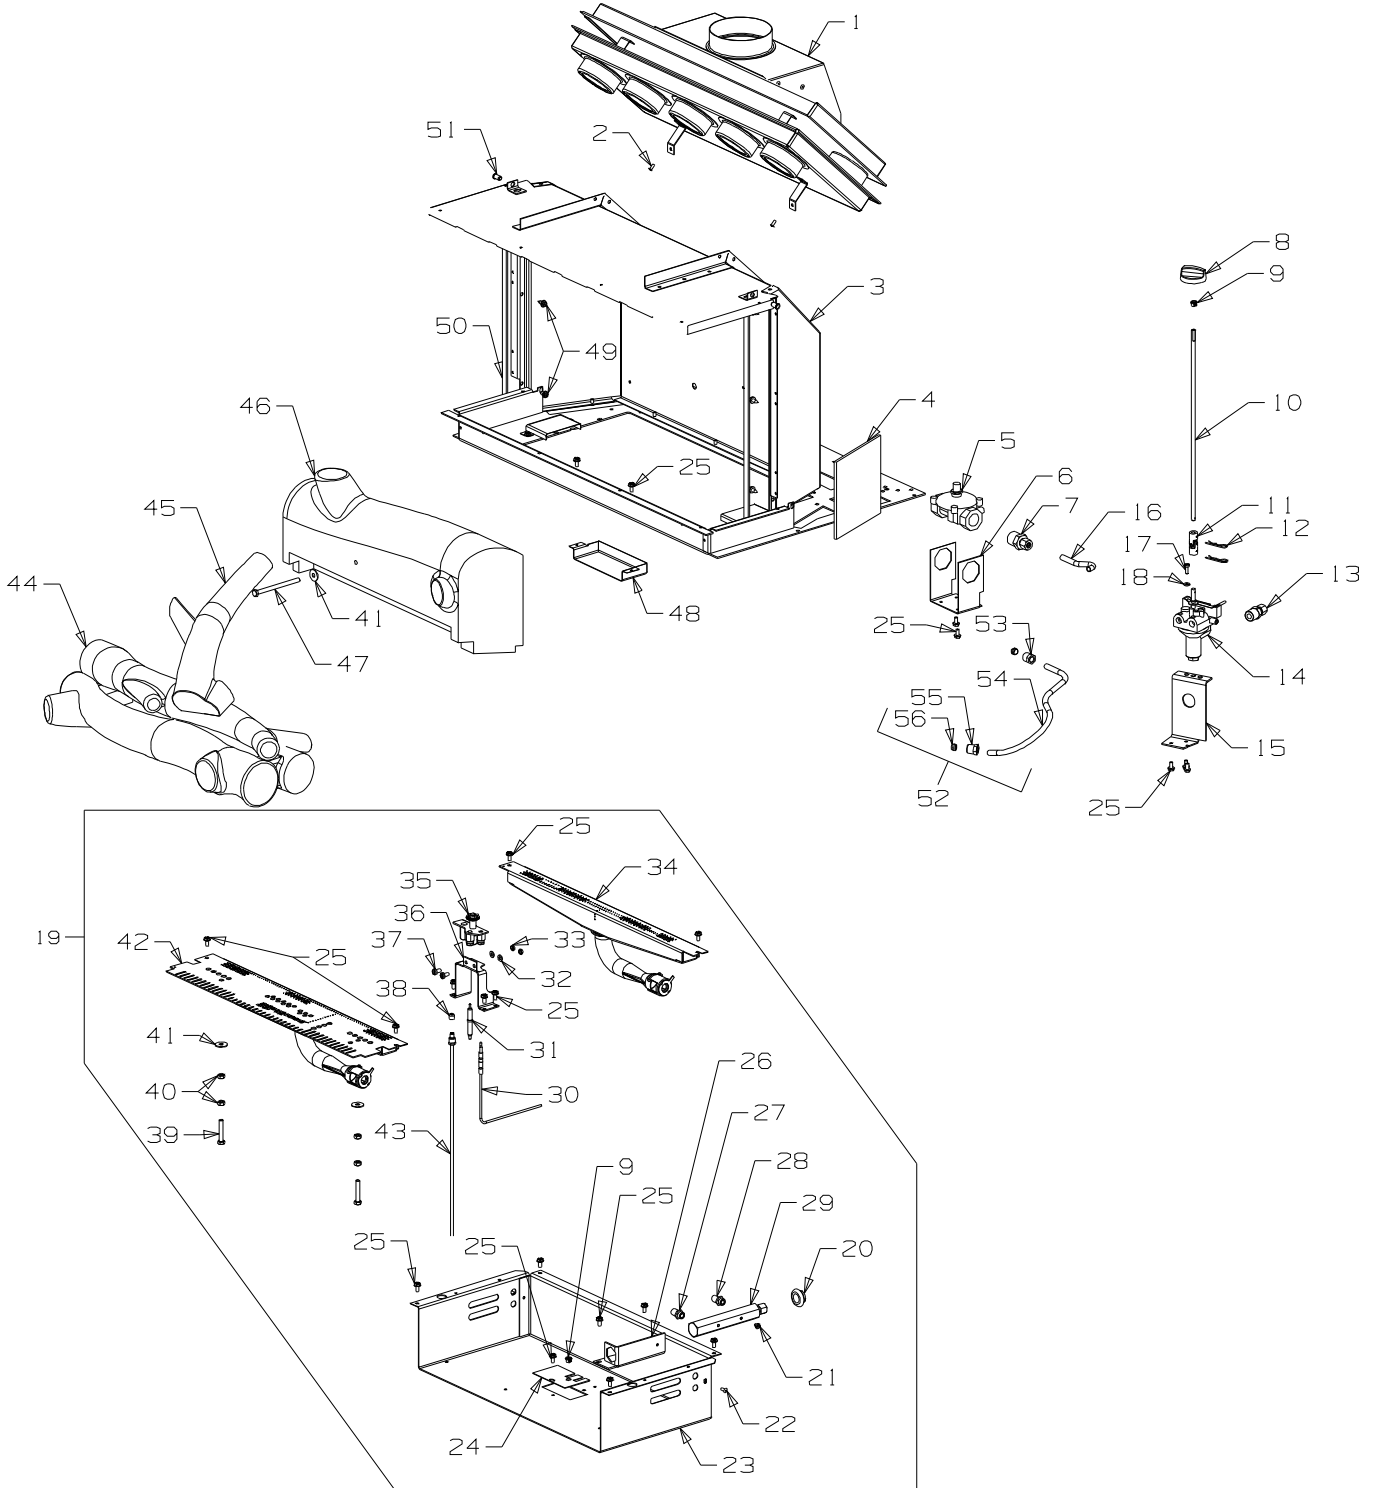

Masport®

**BALTIMORE
STD NG/LPG**
(1998 to _ _ _ _)

Item No	Part No	Description	Qty	Item No	Part No	Description	Qty
1	990100	Heat Exchanger Complete	1	30	588259	• Thermocouple-750 M9 x 1	1
2	503583	Rivet, 4.0 Dia	36	31	588403	• Electrode	1
3		Firebox Assy	1	32	501330	• Washer, Flat 5 x 10 x 1	2
4	588081	Board-Insulating, Ceramic	1	33	501856	• Nut, M5 Hex	2
5	588051	Regulator - Natural Gas	1	34	788587	• Burner Assy,-Rear - NG	1
6	988065	Bracket-Mounting, Regulator - Natural Gas Only	1		988587	• Burner Assy-Rear - NG	1
7	588077	Fitting-Complete, 8 x 1/2" - Natural Gas Only	1		• 788725	• Burner Assy, Rear - LPG	1
8	588170	Knob-Control, Gas	1		988725	• Burner Assy-Rear - LPG	1
9	588399	Bush-Plastic	2	35	588595	• Pilot Assy	1
10	588332	Rod-Control Valve - Black	1	36	988597	• Bracket-Mounting, Pilot	1
11	588322	Universal-Control Valve, Gas	1	37	501857	• Screw, Pan M5 x 10	2
12	503652	Clip-Hairpin, Dia 1.4mm	2	38	591020	• Jet-Pilot, 0.75 - NG	1
13	588354	Fitting-Complete, 8 x 3/8" - Natural Gas Only	1		• 588407	• Jet-Pilot, 0.45 - LPG	1
14	788565	Valve-Control, Gas 600mm	1	39	501815	• Screw, Pan M6 x 35	4
15	988733	Bracket-Mounting, Control Valve	1	40	503613	• Nut, M6 HEX	6
16	588355	Tube-Connecting, 5/16" - Natural Gas Only	1	41	503196	• Washer, Flat 1/4"	8
17	502203	Screw, Pan M4 x 12	1	42	788588	• Burner Assy-Front - NG	1
18	503593	Washer, Flat 4	15		988588	• Burner Assy-Front - NG	1
19	791195	Burner Assy-Tray - Natural Gas	1		• 788726	• Burner Assy-Front - LPG	1
	• 788607	Burner Assy-Tray - LPG	1	43	588079	• Burner Assy-Front - LPG	1
20	501086	• Grommet, 19mm	1	44	790110	Tube-Inlet, Pilot	1
21	503631	• Screw, Pan M4 x 5	1			- 3/16" x 725mm	1
22	586167	• Rivet-Pop 4.0 Dia. x 4.8	19	45	788610	Log-Ceramic, Front	1
23	788585	• Heatshield-Pedestal	1	46	790111	Log-Ceramic, Top	1
24	988621	• Plate-Cover, Heatshield	1	47	503677	Log-Ceramic, Rear	1
25	503630	• Screw; S/T 10 x .4	55	48	988652	Bolt, M6 x 90 HEX	1
26	988591	• Bracket-Mounting, Injector	1	49	503259	Cover-Secondary Air, Front	1
27	588624	• Injector-Main 0.80 - NG	1	50	700714	Screw; S/T 10 x .5	23
	• 588596	• Injector-Main 1.20 - LPG	1	51	503474	Tape-Firebox, 3 x 25	2
28	588592	• Injector-Main 0.85 - NG	1	52	788587	Nut, M5 Nutsert	2
	• 590016	• Injector-Main 1.10 - LPG	1	53	588171	Tube Assy-Main Injector	1
29	588566	• Manifold-Burner	1	54	588567	• Fitting-Inlet, M14 x 1.5	1
				55	588393	• Tube-Main Injector	1
				56	588172	• Nut-Compression, 8mm	1
						• Olive-M8, Brass	2

Bold Text = Assemblies
Bulleted Text = Items included in Assemblies