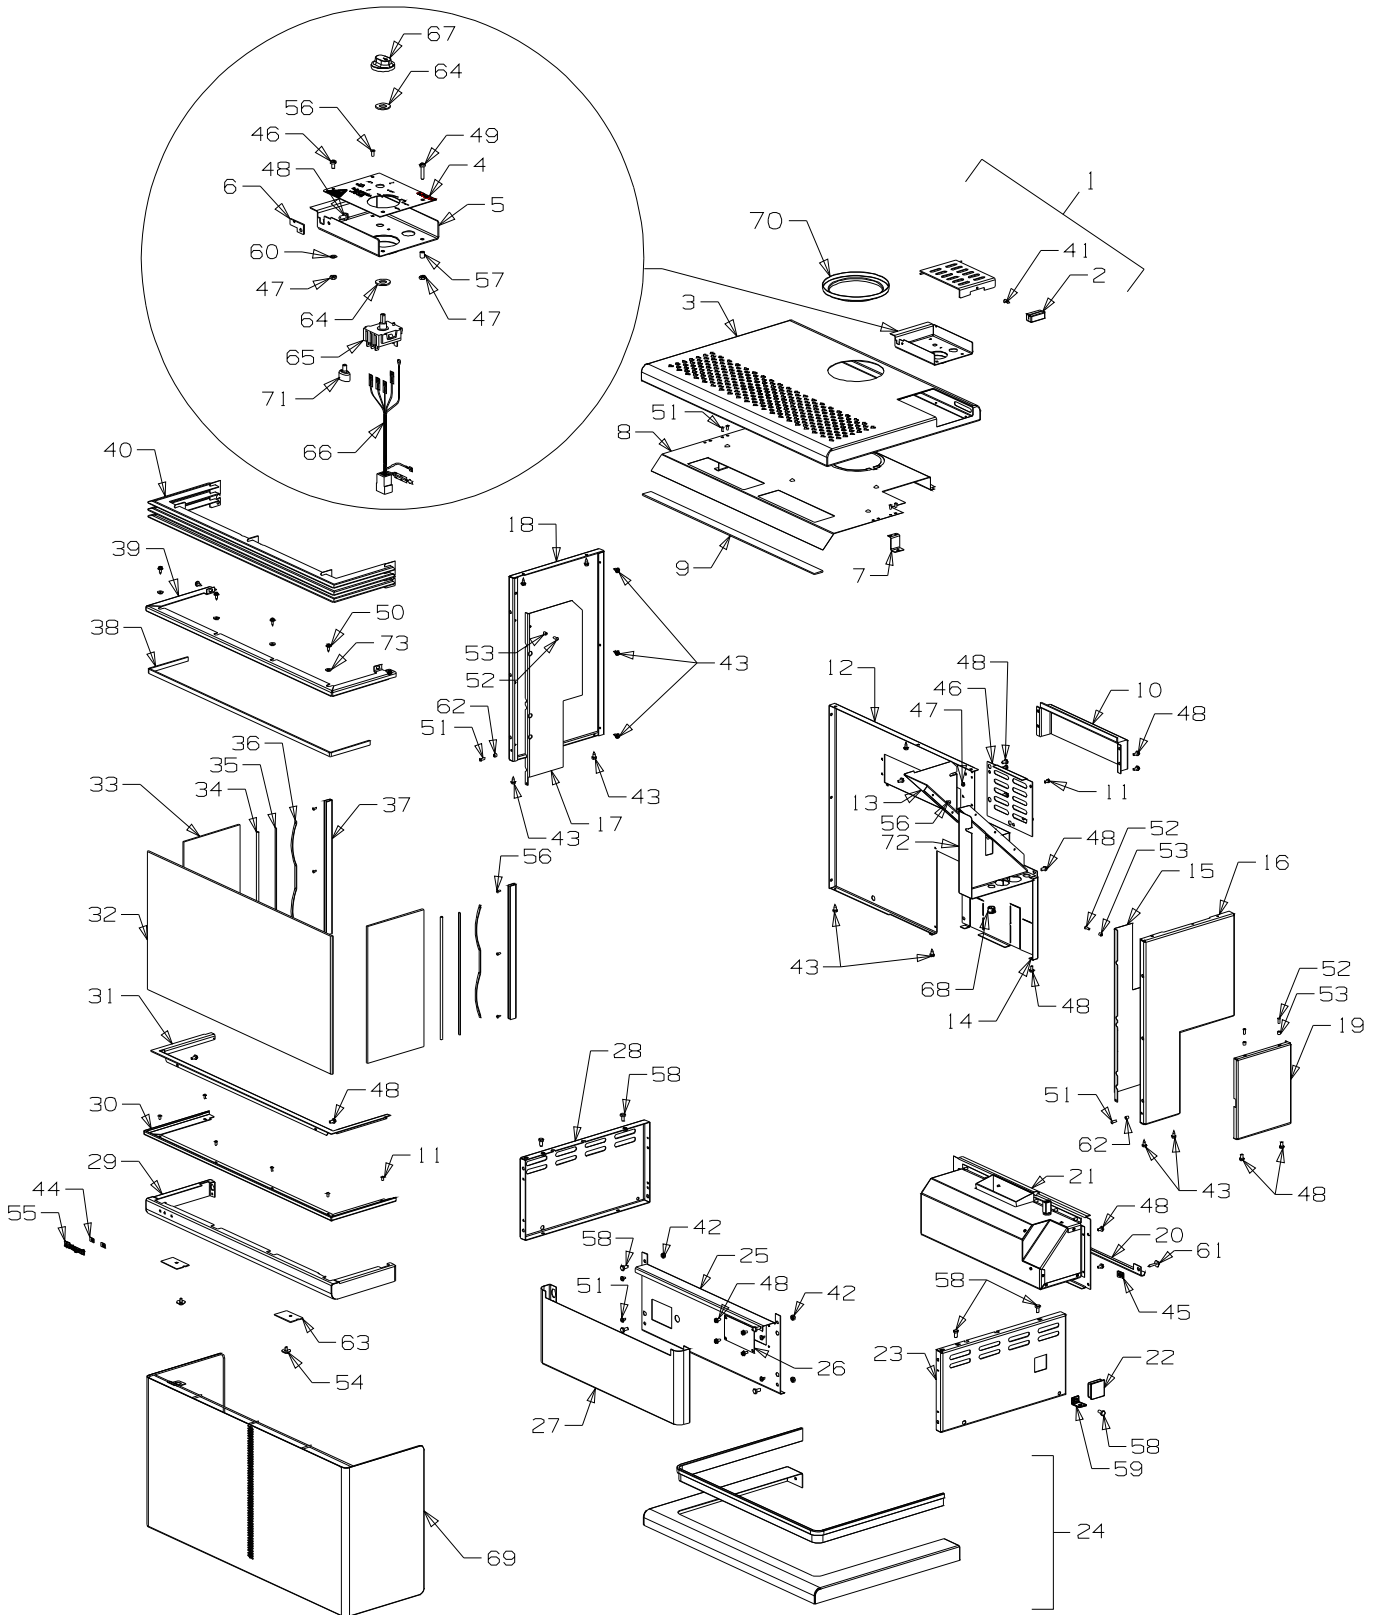

From Serial Number 4001832

Item No	Part No	Description	Qty	Item No	Part No	Description	Qty
1	788762	Panel-Lid, Control - Metallic Black (Includes item nos. 2, 41) - NZ	1	26	988665	Panel-Access Venturi	1
	• 788794	Panel-Lid, Control - Bottle Green - NZ	1	27	788768	Panel-Pedestal, Front - Metallic Black	1
	• 788744	Panel-Lid, Control - Metallic Black - Aust	1	• 791010	Panel-Pedestal, Front - Bottle Green	1	
	• 788797	Panel-Lid, Control - Bottle Green - Aust	1	28	788769	Panel-Pedestal, LH Side - Metallic Black	1
2	588233	Knob-Cover, Control Valve	1	• 791009	Panel-Pedestal, LH Side - Bottle Green	1	
3	788763	Panel-Top - Metallic Black - NZ	1	29	988767	Panel Assy-Front - Metallic Black	1
	• 791013	Panel-Top - Bottle Green - NZ	1	• 791007	Panel Assy-Front - Forest Green	1	
	• 788756	Panel-Top - Metallic Black - Aust	1	30	991019	Trim-Glass Retainer, Bottom	1
	• 791004	Panel-Top - Bottle Green - Aust	1	31	788625	Plate-Cover, Glass	1
4	588422	Plate-Control Panel - NZ	1	32	788741	Glass - 5 x 611 x 333, Front	1
	• 588437	Plate-Control Panel - Aust	1	33	788575	Glass - 5 x 330 x 162, Side	2
5	988058	Panel-Backing, Control - Black - NZ	1	34	788510	Rope-Glass Fibre, 5.5	1
	• 988430	Panel-Backing, Control - Black - Aust	1	35	588062	Strip-Backing, Glass Spring	2
6	988435	Catch-Hinge, Lid	1	36	588048	Spring-Glass Retainer	2
7	988082	Bracket-Mounting, Heatshield	2	37	988577	Trim-Glass Retainer, Rear	2
8	991023	Heatshield-Top, Flued	1	38	790229	Tape-Glass, Flat 3 x 10	1
9	700714	Tape - 3 x 25	1	39	791018	Trim-Glass Retainer, Top - Gold	1
10	988742	Cover-Rear, Diverter - Metallic Black	1	40	788764	Louvre Assy-3 Blade - Metallic Black	1
	• 791003	Cover-Rear, Diverter - Bottle Green	1	41	503004	Screw; Csk No. 8 x 5/8"	1
11	503621	Screw, Pan M4 x 8	10	42	501682	Nut, M6 HEX	6
12	788753	Panel-Rear - Metallic Black	1	43	503259	Screw; S/T 10 x .5	23
	• 791001	Panel-Rear - Bottle Green	1	44	503381	Push Fix , Spire	2
13	991026	Heatshield-Control Panel, Upper	1	45	503388	Nut-Spire	2
14	788752	Panel-Rear Access, LH - Metallic Black	1	46	788747	Panel-Access, Piezo - Metallic Black	1
	• 791002	Panel-Rear Access, LH - Bottle Green	1	• 788795	Panel-Access, Piezo - Bottle Green	1	
15	991022	Heatshield-Side, RH	1	47	503622	Nut, M4 Hex Stainless	12
16	788765	Panel-Side, RH - Metallic Black	1	48	503630	Screw; S/T 10 x .4	55
	• 791012	Panel-Side, RH - Bottle Green	1	49	503661	Screw, Pan M4 x 20	2
17	988670	Heatshield-Side, LH	1	50	503704	Screw; S/T 8 x .5	8
18	788766	Panel-Side, LH - Metallic Black	1	51	586167	Rivet-Pop 4.0 Dia x 4.8	19
	• 791011	Panel-Side, LH - Bottle Green	1	52	501303	Rivet-Pop 4.0 Dia x 7.9	6
19	988746	Panel-Access, Control - Metallic Black	1	53	986148	Spacer-Grille	6
	• 788790	Panel-Access, Control - Bottle Green	1	54	503196	Washer; Flat 1/4" x .75	8
20	986792	Bracket-Seismic Restraint	1	55	584581	Badge-Masport - Gold	1
21	788760	Panel-Pedestal, Back - Metallic Black - NZ	1	56	503429	Rivet-Pop 3.2 Dia x 4.8	8
	• 788788	Panel-Pedestal, Back - Bottle Green - NZ	1	57	988388	Spacer-Control Panel	2
	• 788676	Fan Assy-Top Switch - Aust - Metallic Black - Aust	1	58	501959	Screw, Set M6 x 12 HEX	10
	• 791014	Fan Assy-Top Switch - Bottle Green - Aust	1	59	986413	Bracket-Seismic Restraint	2
22	586155	Plug-Swich Hole	1	60	503106	Washer, Flat 5 - BRS - Aust	1
23	988770	Panel-Pedestal, RH Side - Metallic Black	1	61	503459	Screw, S/T 12 x 25	2
	• 791008	Panel-Pedestal, RH Side - Bottle Green	1	62	986149	Spacer-Front Panel	4
24	988772	Foot Assy - Metallic Black (Incl. Trim)	1	63	988557	Plate-Stop, Spillage	2
	• 991005	Foot Assy - Bottle Green	1	64	501704	Washer, Flat 10 x 21 x 1.6 - Aust	2
25	988629	Panel-Pedestal, Front Inner	1	65	585624	Switch-4 Position - Aust	2
				66	588460	Loom-Fan, Remote - Aust	1
				67	585625	Knob-Fan Switch - Aust	1
				68	586734	Bush-Plastic - Aust	2
				69	988662	Guard-Dress - Aust	1
				70	788771	Collar-Flue - Metallic Black - NZ	1
				• 791006	Collar-Flue - Bottle Green - NZ	1	
				71	588507	Terminal-Utilux 6.3mm - Aust	1
				72	991024	Heatshield-Control Panel, Lower	1
				73	990135	Spacer- Glass Retainer	4