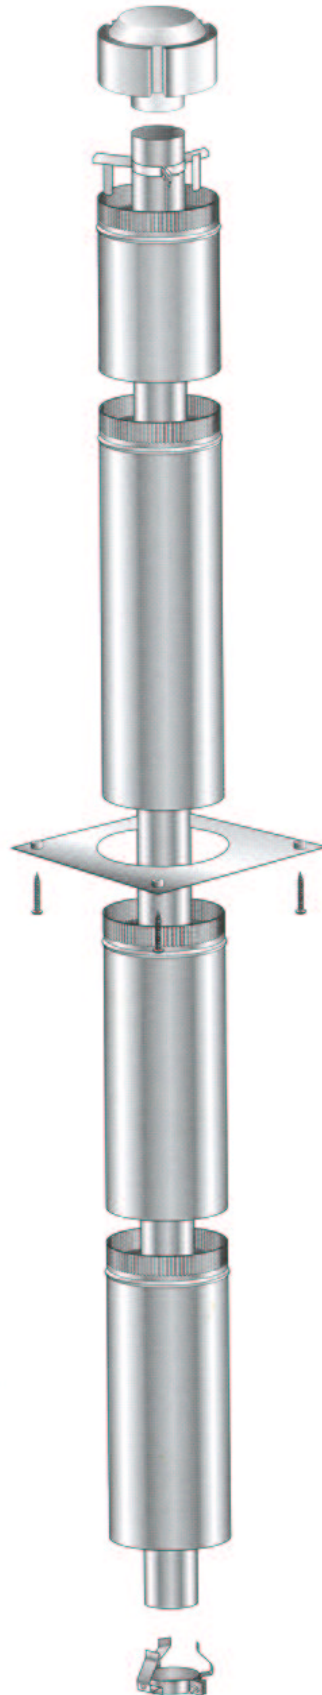

Freestanding B Vent Gas Flue Kit - Black

NZ ONLY

Flue Kit Part Number: 588656