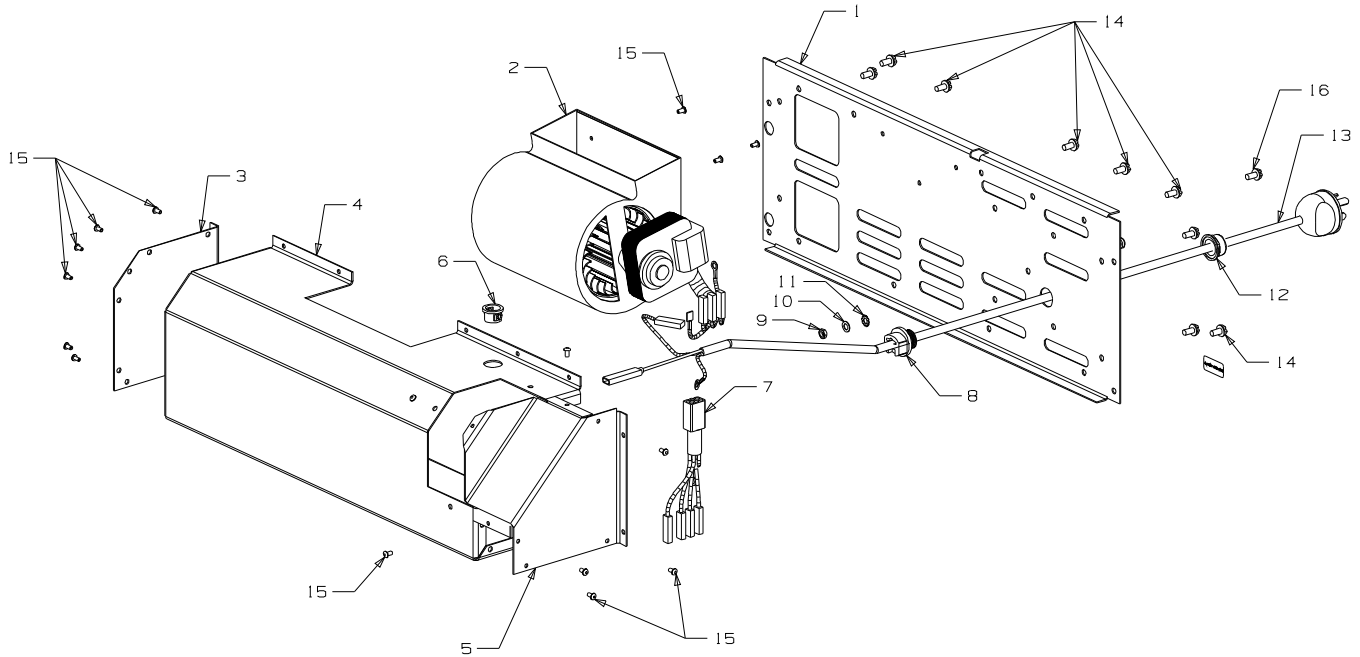

Item No	Part No	Description	Qty	Item No	Part No	Description	Qty
1	791150	Panel-Fan Mounting - Black	1	10	503106	Washer, Flat M5	2
•	991015	Panel-Fan Mounting - Bottle Green	1	11	503371	Washer, Fan Disc 5 ID x 10 OD	1
2	586174	Fan-3 Speed	1	12	577089	Nut-Cable	1
3	988679	Cover-Fan, LH	1	13	588068	Loom-3 Pin, Fan	1
4	988678	Cover-Fan	1	14	503630	Screw, S/T 10 x .4	13
5	988714	Cover-Fan, RH	1	15	501767	Rivet-Pop 3.2 Dia x 3.2	17
6	586734	Bush-Plastic	1	16	501857	Screw, Pan M5 x 10	1
7	588459	Loom-Adaptor, Fan	1			NOT ILLUSTRATED	
8	502068	Clamp-Cable	1		788676	Fan Assy - Black	1
9	501856	Nut, M5 HEX	2		791014	Fan Assy - Bottle Green	1