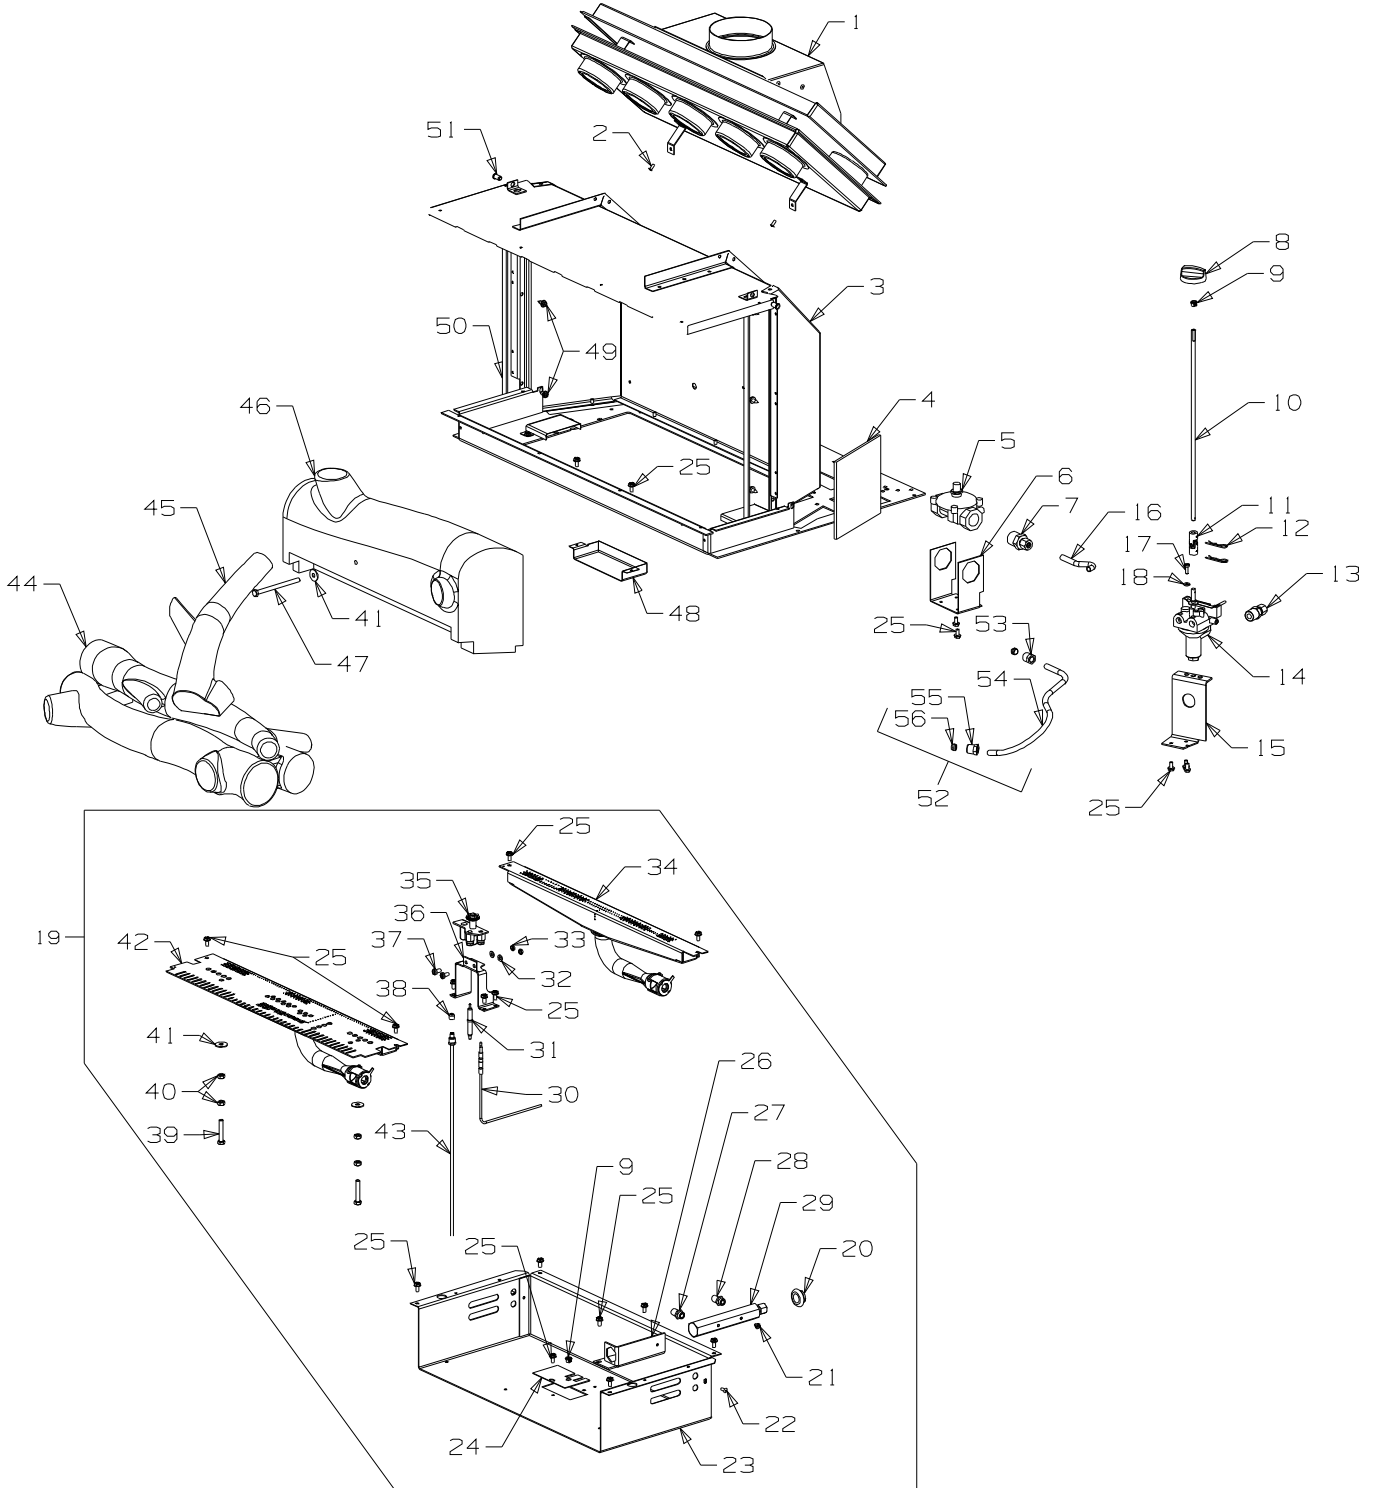

Masport®

**BALTIMORE
STD NG/LPG**
(1998 to _ _ _ _)

Item No	Part No	Description	Qty	Item No	Part No	Description	Qty
1	990100	Heat Exchanger Complete	1	30	588259	• Thermocouple-750 M9 x 1	1
2	503583	Rivet, 4.0 Dia	36	31	588403	• Electrode	1
3		Firebox Assy	1	32	501330	• Washer, Flat 5 x 10 x 1	2
4	588081	Board-Insulating, Ceramic	1	33	501856	• Nut, M5 Hex	2
5	588051	Regulator - Natural Gas	1	34	788587	• Burner Assy,-Rear - NG	1
6	988065	Bracket-Mounting, Regulator - Natural Gas Only	1		988587	• Burner Assy-Rear - NG	1
7	588077	Fitting-Complete, 8 x 1/2" - Natural Gas Only	1	•	788725	• Burner Assy, Rear - LPG	1
8	588170	Knob-Control, Gas	1		988725	• Burner Assy-Rear - LPG	1
9	588399	Bush-Plastic	2	35	588595	• Pilot Assy	1
10	588332	Rod-Control Valve - Black	1	36	988597	• Bracket-Mounting, Pilot	1
11	588322	Universal-Control Valve, Gas	1	37	501857	• Screw, Pan M5 x 10	2
12	503652	Clip-Hairpin, Dia 1.4mm	2	38	591020	• Jet-Pilot, 0.75 - NG	1
13	588354	Fitting-Complete, 8 x 3/8" - Natural Gas Only	1	•	588407	• Jet-Pilot, 0.45 - LPG	1
14	788565	Valve-Control, Gas 600mm	1	39	501815	• Screw, Pan M6 x 35	4
15	988733	Bracket-Mounting, Control Valve	1	40	503613	• Nut, M6 HEX	6
16	588355	Tube-Connecting, 5/16" - Natural Gas Only	1	41	503196	• Washer, Flat 1/4"	8
17	502203	Screw, Pan M4 x 12	1	42	788588	• Burner Assy-Front - NG	1
18	503593	Washer, Flat 4	15		988588	• Burner Assy-Front - NG	1
19	791195	Burner Assy-Tray - Natural Gas	1	•	788726	• Burner Assy-Front - LPG	1
•	788607	Burner Assy-Tray - LPG	1		988726	• Burner Assy-Front - LPG	1
20	501086	• Grommet, 19mm	1	43	588079	Tube-Inlet, Pilot - 3/16" x 725mm	1
21	503631	• Screw, Pan M4 x 5	1	44	790110	Log-Ceramic, Front	1
22	586167	• Rivet-Pop 4.0 Dia. x 4.8	19	45	788610	Log-Ceramic, Top	1
23	788585	• Heatshield-Pedestal	1	46	790111	Log-Ceramic, Rear	1
24	988621	• Plate-Cover, Heatshield	1	47	503677	Bolt, M6 x 90 HEX	1
25	503630	• Screw; S/T 10 x .4	55	48	988652	Cover-Secondary Air, Front	1
26	988591	• Bracket-Mounting, Injector	1	49	503259	Screw; S/T 10 x .5	23
27	588624	• Injector-Main 0.80 - NG	1	50	700714	Tape-Firebox, 3 x 25	2
•	588596	• Injector-Main 1.20 - LPG	1	51	503474	Nut, M5 Nutsert	2
28	588592	• Injector-Main 0.85 - NG	1	52	788587	Tube Assy-Main Injector	1
•	590016	• Injector-Main 1.10 - LPG	1	53	588171	• Fitting-Inlet, M14 x 1.5	1
29	588566	• Manifold-Burner	1	54	588567	• Tube-Main Injector	1
				55	588393	• Nut-Compression, 8mm	1
				56	588172	• Olive-M8, Brass	2

Bold Text = Assemblies
Bulleted Text = Items included in Assemblies