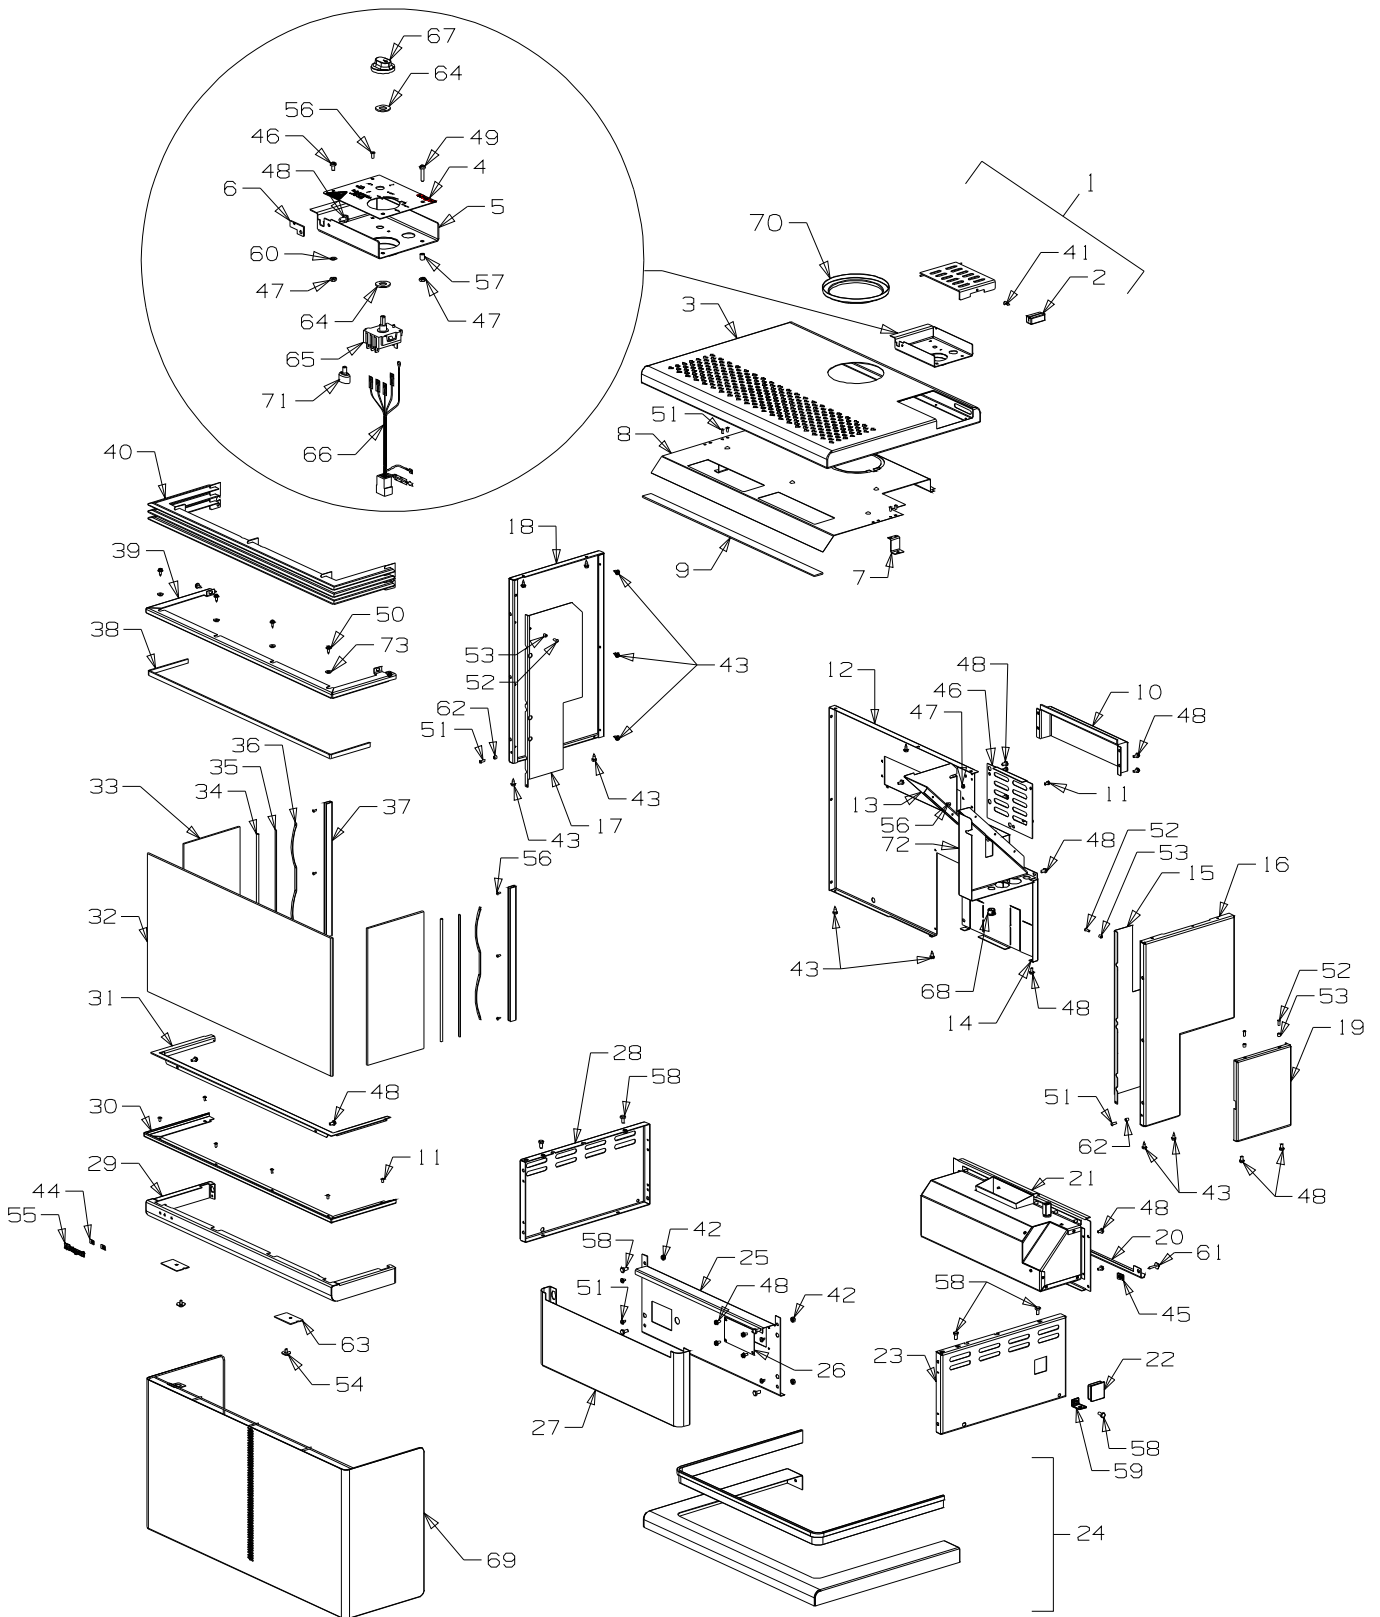

From Serial Number 4001832

Item No	Part No	Description	Qty	Item No	Part No	Description	Qty
1	788762	<b>Panel-Lid, Control - Metallic Black (Includes item nos. 2, 41) - NZ</b>	1	26	988665	Panel-Access Venturi	1
	• 788794	Panel-Lid, Control - Bottle Green - NZ	1	27	788768	Panel-Pedestal, Front - Metallic Black	1
	• 788744	Panel-Lid, Control - Metallic Black - Aust	1	• 791010	Panel-Pedestal, Front - Bottle Green	1	
	• 788797	Panel-Lid, Control - Bottle Green - Aust	1	28	788769	Panel-Pedestal, LH Side - Metallic Black	1
2	588233	Knob-Cover, Control Valve	1	• 791009	Panel-Pedestal, LH Side - Bottle Green	1	
3	788763	Panel-Top - Metallic Black - NZ	1	29	988767	Panel Assy-Front - Metallic Black	1
	• 791013	Panel-Top - Bottle Green - NZ	1	• 791007	Panel Assy-Front - Forest Green	1	
	• 788756	Panel-Top - Metallic Black - Aust	1	30	991019	Trim-Glass Retainer, Bottom	1
	• 791004	Panel-Top - Bottle Green - Aust	1	31	788625	Plate-Cover, Glass	1
4	588422	Plate-Control Panel - NZ	1	32	788741	Glass - 5 x 611 x 333, Front	1
	• 588437	Plate-Control Panel - Aust	1	33	788575	Glass - 5 x 330 x 162, Side	2
5	988058	Panel-Backing, Control - Black - NZ	1	34	788510	Rope-Glass Fibre, 5.5	1
	• 988430	Panel-Backing, Control - Black - Aust	1	35	588062	Strip-Backing, Glass Spring	2
6	988435	Catch-Hinge, Lid	1	36	588048	Spring-Glass Retainer	2
7	988082	Bracket-Mounting, Heatshield	2	37	988577	Trim-Glass Retainer, Rear	2
8	991023	Heatshield-Top, Flued	1	38	790229	Tape-Glass, Flat 3 x 10	1
9	700714	Tape - 3 x 25	1	39	791018	Trim-Glass Retainer, Top - Gold	1
10	988742	Cover-Rear, Diverter - Metallic Black	1	40	788764	Louvre Assy-3 Blade - Metallic Black	1
	• 791003	Cover-Rear, Diverter - Bottle Green	1	41	503004	Screw; Csk No. 8 x 5/8"	1
11	503621	Screw, Pan M4 x 8	10	42	501682	Nut, M6 HEX	6
12	788753	Panel-Rear - Metallic Black	1	43	503259	Screw; S/T 10 x .5	23
	• 791001	Panel-Rear - Bottle Green	1	44	503381	Push Fix , Spire	2
13	991026	Heatshield-Control Panel, Upper	1	45	503388	Nut-Spire	2
14	788752	Panel-Rear Access, LH - Metallic Black	1	46	788747	Panel-Access, Piezo - Metallic Black	1
	• 791002	Panel-Rear Access, LH - Bottle Green	1	• 788795	Panel-Access, Piezo - Bottle Green	1	
15	991022	Heatshield-Side, RH	1	47	503622	Nut, M4 Hex Stainless	12
16	788765	Panel-Side, RH - Metallic Black	1	48	503630	Screw; S/T 10 x .4	55
	• 791012	Panel-Side, RH - Bottle Green	1	49	503661	Screw, Pan M4 x 20	2
17	988670	Heatshield-Side, LH	1	50	503704	Screw; S/T 8 x .5	8
18	788766	Panel-Side, LH - Metallic Black	1	51	586167	Rivet-Pop 4.0 Dia x 4.8	19
	• 791011	Panel-Side, LH - Bottle Green	1	52	501303	Rivet-Pop 4.0 Dia x 7.9	6
19	988746	Panel-Access, Control - Metallic Black	1	53	986148	Spacer-Grille	6
	• 788790	Panel-Access, Control - Bottle Green	1	54	503196	Washer; Flat 1/4" x .75	8
20	986792	Bracket-Seismic Restraint	1	55	584581	Badge-Masport - Gold	1
21	788760	Panel-Pedestal, Back - Metallic Black - NZ	1	56	503429	Rivet-Pop 3.2 Dia x 4.8	8
	• 788788	Panel-Pedestal, Back - Bottle Green - NZ	1	57	988388	Spacer-Control Panel	2
	• 788676	Fan Assy-Top Switch - Aust - Metallic Black - Aust	1	58	501959	Screw, Set M6 x 12 HEX	10
	• 791014	Fan Assy-Top Switch - Bottle Green - Aust	1	59	986413	Bracket-Seismic Restraint	2
22	586155	Plug-Swich Hole	1	60	503106	Washer, Flat 5 - BRS - Aust	1
23	988770	Panel-Pedestal, RH Side - Metallic Black	1	61	503459	Screw, S/T 12 x 25	2
	• 791008	Panel-Pedestal, RH Side - Bottle Green	1	62	986149	Spacer-Front Panel	4
24	988772	<b>Foot Assy - Metallic Black (Incl. Trim)</b>	1	63	988557	Plate-Stop, Spillage	2
	• 991005	Foot Assy - Bottle Green	1	64	501704	Washer, Flat 10 x 21 x 1.6 - Aust	2
25	988629	Panel-Pedestal, Front Inner	1	65	585624	Switch-4 Position - Aust	2
				66	588460	Loom-Fan, Remote - Aust	1
				67	585625	Knob-Fan Switch - Aust	1
				68	586734	Bush-Plastic - Aust	2
				69	988662	Guard-Dress - Aust	1
				70	788771	Collar-Flue - Metallic Black - NZ	1
				• 791006	Collar-Flue - Bottle Green - NZ	1	
				71	588507	Terminal-Utilux 6.3mm - Aust	1
				72	991024	Heatshield-Control Panel, Lower	1
				73	990135	Spacer- Glass Retainer	4