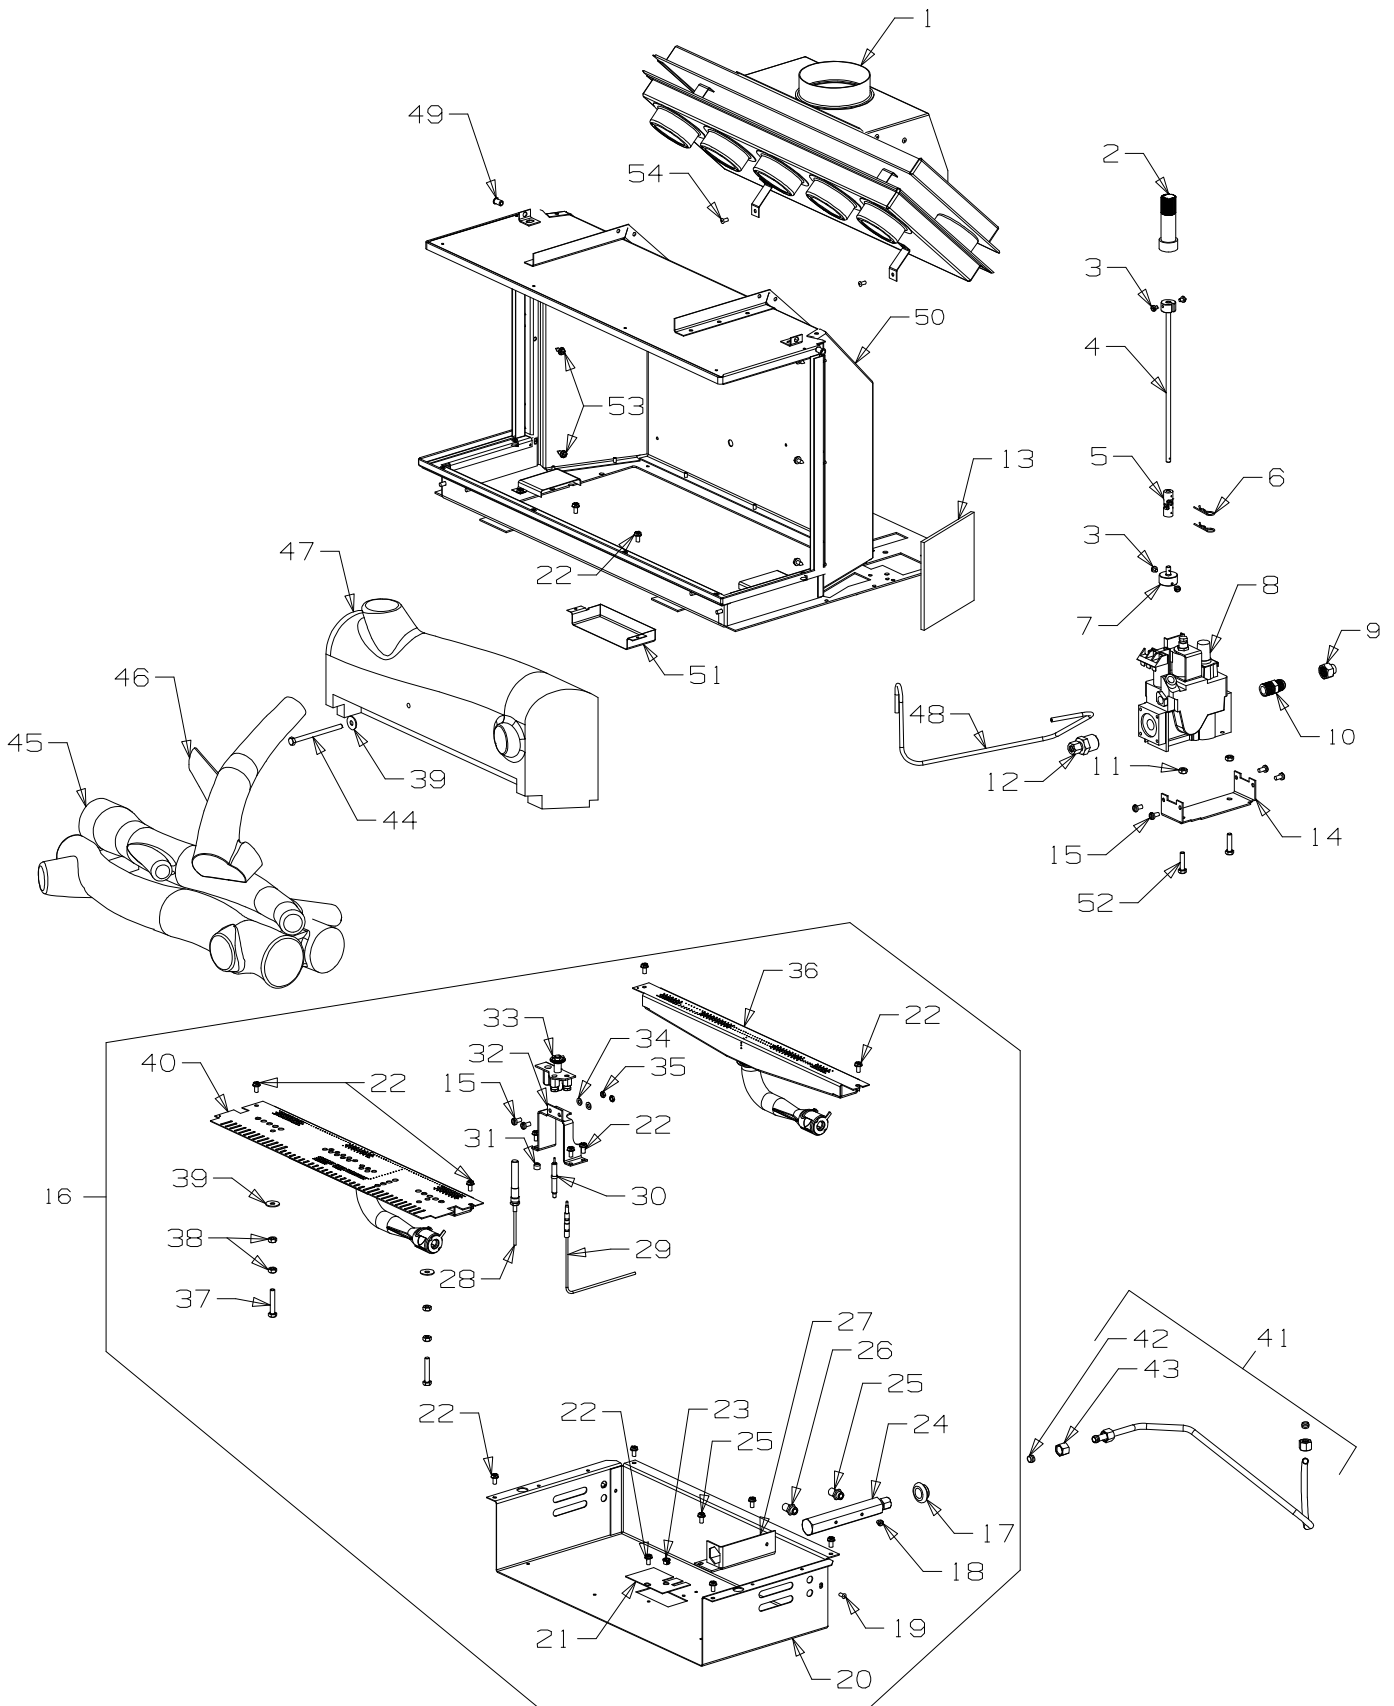

Masport®

**BALTIMORE
PREMIER NG/LPG**
(2000 to _____)

When ordering PLEASE QUOTE PART NUMBER & Description, NOT Illustration No.
Determine right or left hand side from standing in operating position (standing at handle)

<i>Item</i>	<i>Part</i>	<i>Description</i>	<i>Qty</i>	<i>Item</i>	<i>Part</i>	<i>Description</i>	<i>Qty</i>
<i>No</i>	<i>No</i>	<i>No</i>		<i>No</i>	<i>No</i>	<i>No</i>	
1	990100	Heat Exchanger Complete	1	29	591147	• Thermocouple-999mm	
2	988412	Knob-Control, On/Off	1			11/32-32NS-2A	1
3	503621	Screw, Pan M4 x 8	12	30	588403	• Electrode	1
4	588421	Rod-Control Valve, Long	1	31	588541	• Jet-Pilot, 0.51 - NG	1
5	588322	Universal-Control Valve, Gas	1	•	588407	• Jet-Pilot, 0.45 - LPG	1
6	503652	Clip-Hairpin, Dia 1.4mm	2	32	988597	• Bracket-Mounting, Pilot	1
7	588420	Adaptor-Control, Rod	1	33	588595	• Pilot Assy	1
8	791115	Valve-Control Gas	1	34	501330	• Washer, Flat 5 x 10 x 1	2
9	589004	Nut-Flare 3/8"	1	35	501856	• Nut, M5 Hex	2
10	588076	Fitting-Flare 3/8"F x 3/8"	1	36	788587	• Burner Assy, Rear - NG	1
11	501764	Nut, Nyloc M6 HEX	4	•	788725	• Burner Assy, Rear - LPG	1
12	588354	Fitting-Complete, 8 x 3/8"	1	37	501815	• Screw, Pan M6 x 35	4
13	588081	Board-Insulating, Ceramic	1	38	503613	• Nut, M6 HEX	4
14	988395	Bracket-Mounting, Control Valve	1	39	503196	• Washer, Flat 1/4"	3
15	501857	Screw, Pan M5 x 10	4	40	788588	• Burner Assy-Gas, Front - NG	1
16	791195	Burner Ass-Tray - Natural Gas	1	•	788726	• Burner Assy-Gas, Front - LPG	1
	788607	Burner Ass-Tray - LPG	1	41	788663	Tube-Main Injector Assy	1
17	501086	• Grommet, 19mm	1	42	588172	• Olive-M8, Brass	2
18	503631	• Screw, Pan M4 x 5	8	43	588393	• Nut-Compression, 8mm	1
19	586167	• Rivet-Pop 4.0 Dia x 4.8	21	44	503677	Bolt, HEX M6 x 90	1
20	788585	• Tray-Burner, Pedestal	1	45	790110	Log-Ceramic, Front	1
21	988621	• Plate-Cover, Heatshield	1	46	788610	Log-Ceramic, Top	1
22	503630	• Screw, S/T 10 x .4	65	47	790111	Log-Ceramic, Rear	1
23	588399	• Bush-Plastic	2	48	791146	Tube-Inlet, Pilot - 1/4"	1
24	588566	• Manifold-Burner	1	49	503474	Nutsert, M5	2
25	588592	• Injector-Main 0.85 - NG	1	50		Firebox Assy	1
26	588624	• Injector-Main 0.80 - NG	1	51	988652	Cover-Secondary Air, Front	1
	588596	• Injector-Main 1.20 - LPG	2	52	501963	Screw, Set M6 x 25	2
27	988591	• Bracket-Mounting, Injector	1	53	503259	Screw; S/T 10 x .5	23
28	588408	• Thermopile - 580mm	1	54	503627	Rivet-4.0 Dia.	22

Bold Text = Assemblies
Bulleted Text = Items included in Assemblies