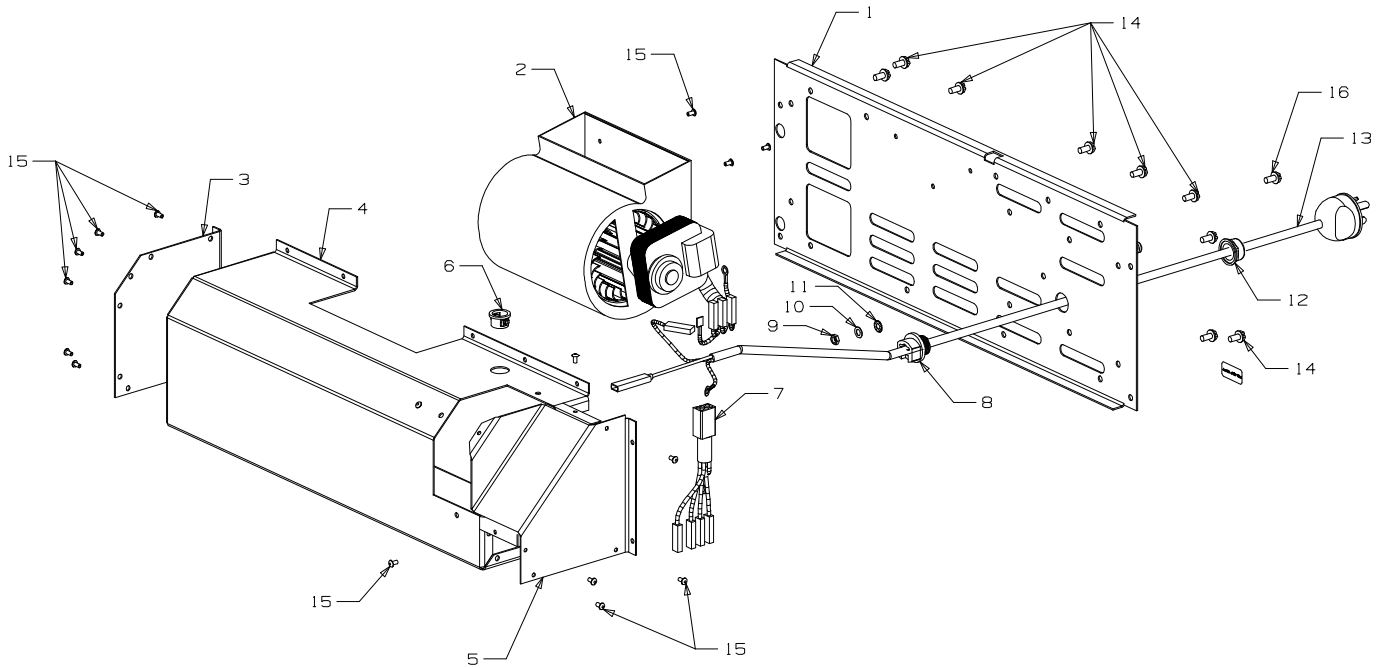

Item No	Part No	Description	Qty	Item No	Part No	Description	Qty
1	791150	Panel-Fan Mounting - Black	1	11	503371	Washer, Fan Disc 5 ID x 10 OD	1
2	586174	Fan-3 Speed	1	12	577089	Nut-Cable	1
3	988679	Cover-Fan, LH	1	13	588068	Loom-3 Pin, Fan	1
4	988678	Cover-Fan	1	14	503630	Screw, S/T 10 x .4	13
5	988714	Cover-Fan, RH	1	15	501767	Rivet-Pop 3.2 Dia x 3.2	17
6	586734	Bush-Plastic	1	16	501857	Screw, Pan M5 x 10	1
7	588459	Loom-Adaptor, Fan	1			NOT ILLUSTRATED	
8	502068	Clamp-Cable	1				
9	501856	Nut, M5 HEX	2				
10	503106	Washer, Flat M5	2				
				791154		Fan Assy - Black	1