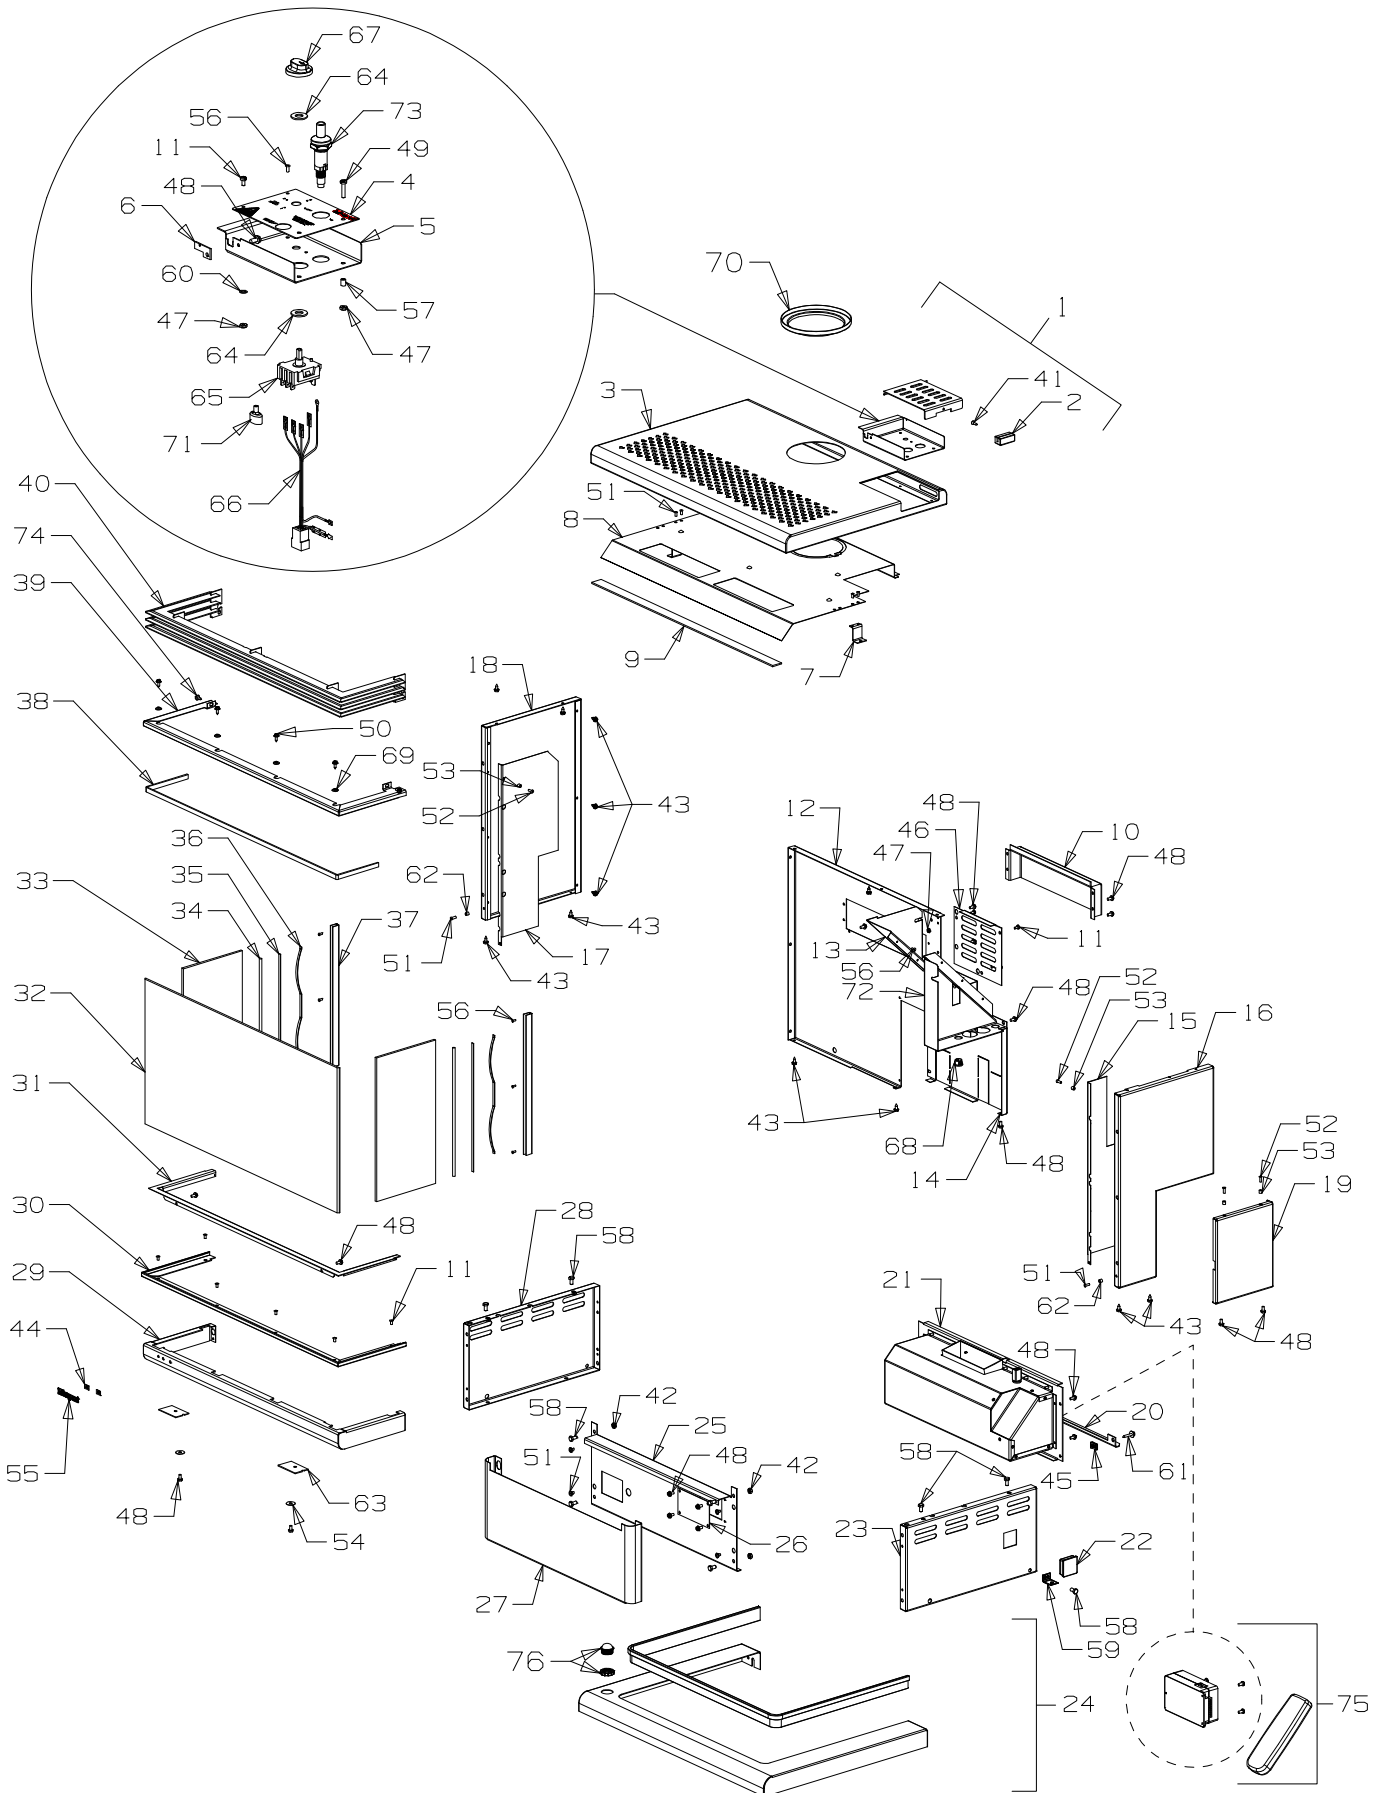

When ordering PLEASE QUOTE PART NUMBER & Description, NOT Illustration No.
Determine right or left hand side from standing in operating position (standing at handle)

Item No	Part No	Description	Qty	Item No	Part No	Description	Qty
1	791078	Panel-Lid, Control - Black (Includes item nos. 2, 41)	1	39	791038	Trim-Glass Retaner, Top - Gold	1
2	588233	Knob-Cover, Control Valve	1	40	791098	Louvre Assy-3 Blade - Black	1
3	791090	Panel-Top - Black	1	41	503004	Screw; Csk No. 8 x 5/8"	1
4	591122	Plate-Control Panel	1	42	501682	Nut, M6 HEX	6
5	988397	Panel-Backing, Control - Black	1	43	503259	Screw; S/T 10 x .5	23
6	988435	Catch-Hinge, Lid	1	44	503381	Push Fix , Spire	2
7	988082	Bracket-Mounting, Heatshield	2	45	503388	Nut-Spire	2
8	991023	Heatshield-Top, Flued	1	46	791081	Panel-Access, Piezo - Black	1
9	700714	Tape - 3 x 25	1	47	503622	Nut, M4 Hex Stainless	8
10	791093	Cover-Rear, Diverter - Black	1	48	503630	Screw; S/T 10 x .4	65
11	503621	Screw, Pan M4 x 8	12	49	503661	Screw, Pan M4 x 20	2
12	791088	Panel-Rear - Black	1	50	503704	Screw, S/T 8 x .5	4
13	991026	Heatshield-Control Panel, Upper	1	51	586167	Rivet-Pop 4.0 Dia x 4.8	21
14	791091	Panel-Rear Access - Black	1	52	501303	Rivet-Pop 4.0 Dia x 7.9	6
15	991022	Heatshield-Side, RH	1	53	986148	Spacer-Grille	6
16	791099	Panel-Side, RH - Black	1	54	503196	Washer; Flat 1/4" x .75	3
17	988670	Heatshield-Side, LH	1	55	584581	Badge-Masport - Gold	1
18	791100	Panel-Side, LH - Black	1	56	503429	Rivet-Pop 3.2 Dia x 4.8	10
19	791080	Panel-Access, Control - Black	1	57	988388	Spacer-Control Panel	2
20	986792	Bracket-Seismic Restraint	1	58	501959	Screw, Set M6 x 12 HEX	12
21	791154	Fan Assy-Top Switch - Black	1	59	986413	Bracket-Seismic Restraint	2
22	586155	Plug-Swich Hole	1	60	503106	Washer, Flat 5 BRS	1
23	791104	Panel-Pedestal, RH Side - Black	1	61	503459	Screw, S/T 12 x 25	6
24	991145	Foot Assy - Black (Incl. Trim)	1	62	986149	Spacer-Front Panel	6
25	988629	Panel-Pedestal, Front Inner	1	63	988557	Plate-Stop, Spillage	2
26	988665	Panel-Access Venturi	1	64	501704	Washer, Flat 10 x 21 x 1.6	2
27	791102	Panel-Pedestal, Front - Black	1	65	585624	Switch-4 Position	1
28	791103	Panel-Pedestal, LH Side - Black	1	66	588460	Loom-Fan, Remote	1
29	791101	Panel Assy-Front - Black	1	67	585625	Knob-Fan Switch	1
30	791019	Trim-Glass Retainer, Bottom	1	68	586734	Bush-Plastic	2
31	788625	Plate-Cover, Glass	1	69	990135	Spacer-Glass, Retainer	4
32	788741	Glass - 5 x 661 x 333, Front	1	70	791105	Collar-Flue - Black	1
33	788575	Glass - 5 x 330 x 162, Side	2	71	588507	Terminal-Utilux 6.3mm	1
34	788510	Rope-Glass Fibre, 5.5	1	72	991024	Heatshield-Control Panel, Lower	1
35	588062	Strip-Backing, Glass Spring	2	73	588383	Igniter-Piezo	1
36	588048	Spring-Glass Retainer	2	74	503489	Screw, Set M5 x 16	2
37	788577	Trim-Glass Retainer, Rear	2	75	591113	Control Assy-Remote	1
38	790229	Tape-Flat, Glass 3 x 10	1	76	791155	• Receiver & Nut	1