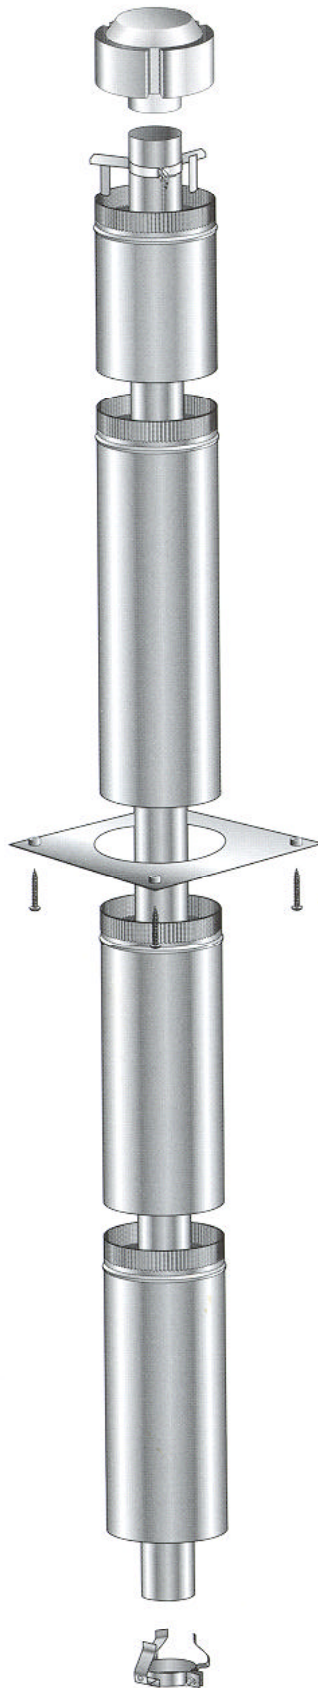

Flue Kit Part Number: 588656