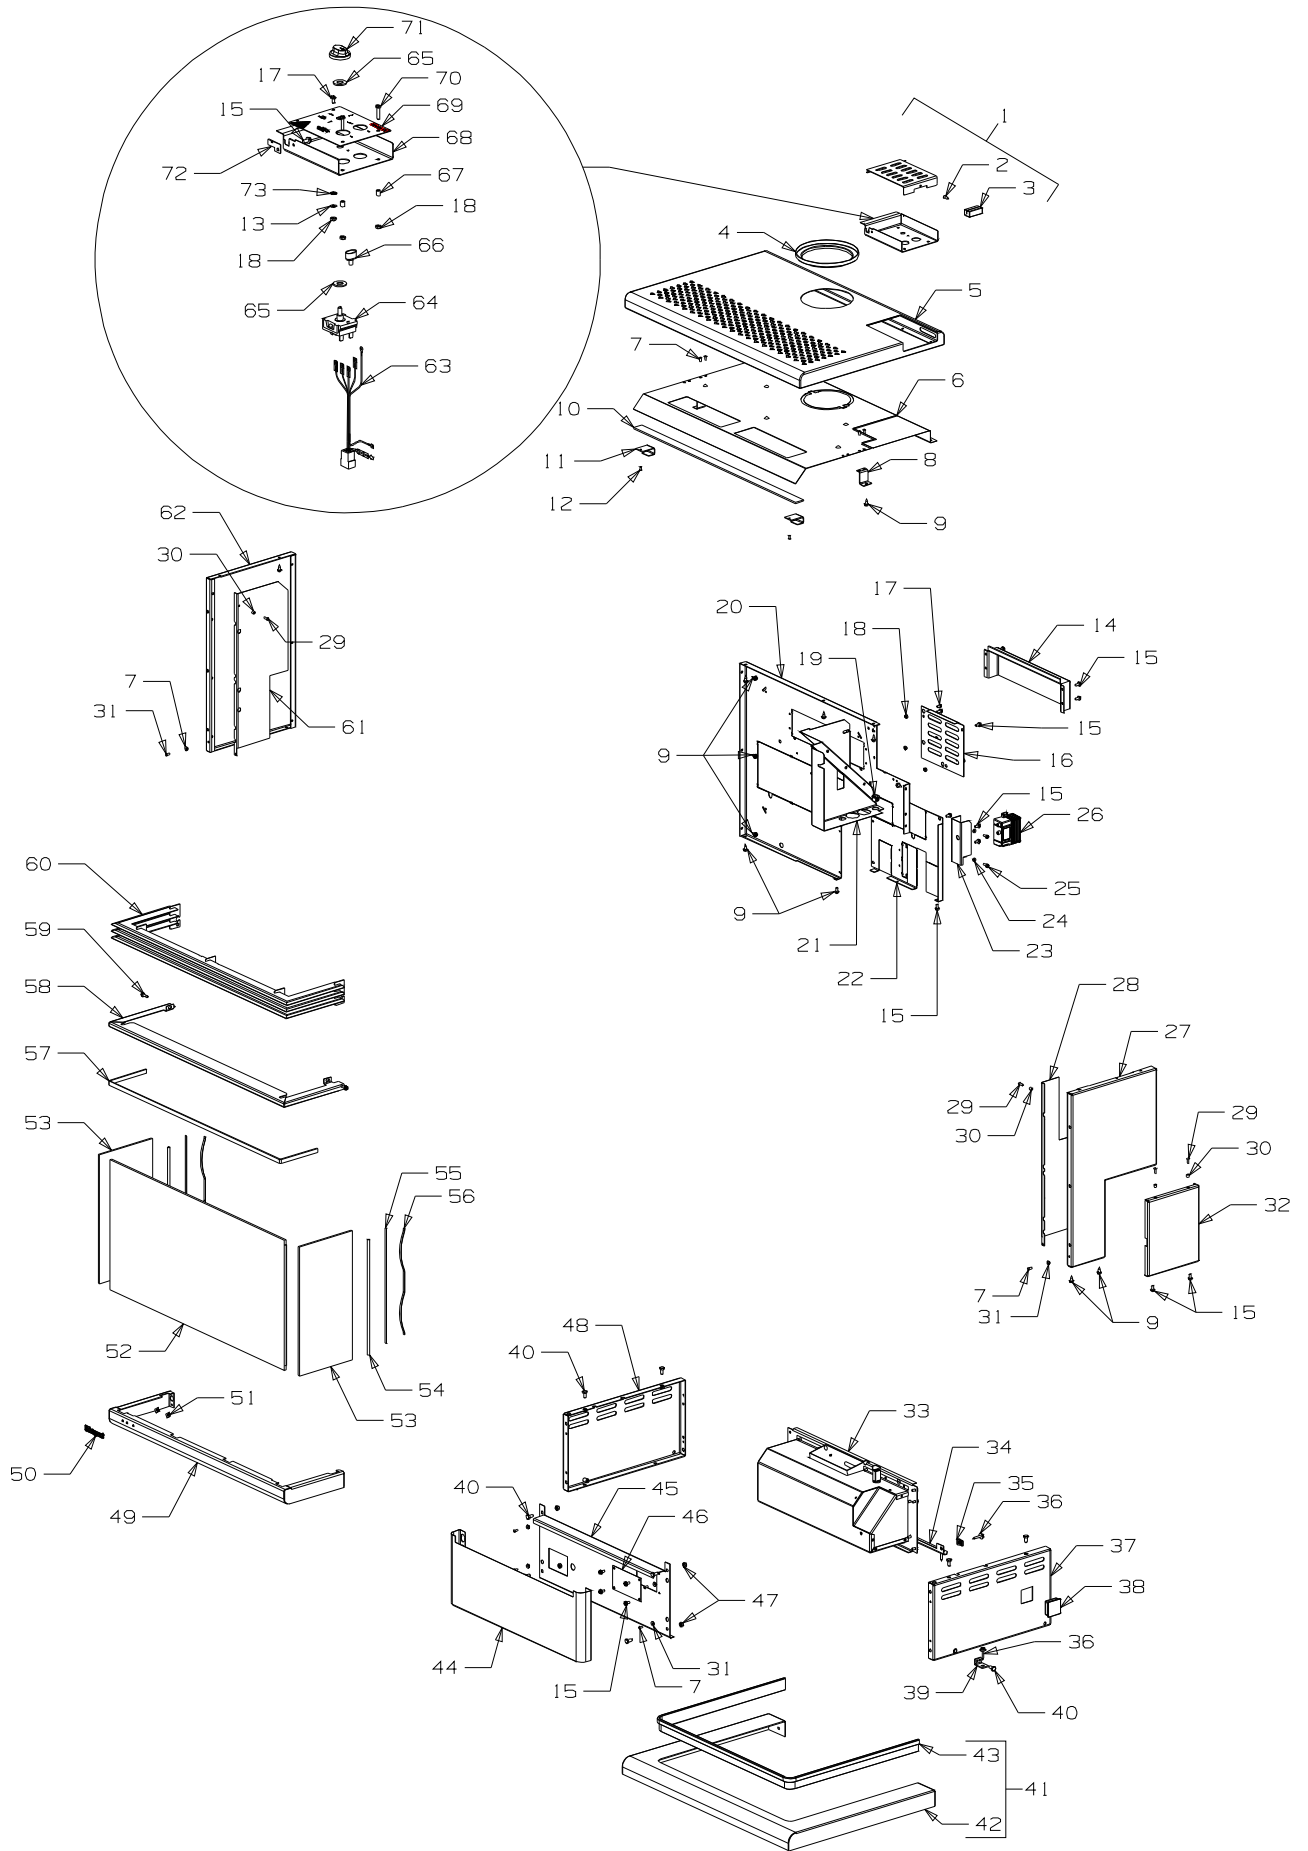

Masport®

FREESTANDING GAS FIRES

BALTIMORE

Natural Gas / LPG

(New Zealand - ACC - Flued)

Part Numbers	- Nat. Gas	Black	988879
	- LPG	Black	988880

From Serial Number 4005948

Item No	Part No	Description	Qty	Item No	Part No	Description	Qty
1	791078	Lid-Cntrl, Long - Black	1	39	995612	Bracket-Seismic Restraint	2
2	503004	Screw; CSK No. 8 x 5/8"	1	40	501959	Screw, Set M6 x 12	12
3	588233	Knob-Cover, Control Valve	1	41	991106	Foot Assy - Black	1
4	791105	Collar-Flue - Black - NZ Only	1	42	988672	• Panel-Foot - Black	1
5	791090	Panel-Top - Black	1	43	991120	• Trim-Foot	1
6	991023	Heatshield-Top	1	44	791102	Panel-Pedestal, Front - Black	1
7	586167	Rivet-Pop 4.0 Dia x 4.8	21	45	988629	Panel-Pedestal, Front Inner	1
8	988082	Bracket-Mountng, Heatshield	2	46	988665	Panel-Access, Venturi	1
9	503259	Screw; S/T 10 x .5	23	47	501682	Nut, M6 Hex	6
10	700714	Tape - 3 x 25	1	48	791103	Panel-Pedestal, LH - Black	1
11	991201	Hook-Suspension, Louvre	2	49	791101	Panel Assy-Front - Black	1
12	503429	Rivet-Pop 3.2 Dia x 4.8	12	50	584581	• Badge - Gold	1
13	991260	Constrictor-Air Flow	1	51	503381	• Push Fix, Spire	2
14	791093	Cover-Rear, Diverter - Black	1	52	788741	Glass-5 x 661 x 333	1
15	503630	Screw; S/T 10 x .4	70	53	788575	Glass-5 x 330 x 162	2
16	791081	Panel-Access, Piezo - Black	1	54	788510	Rope-Glass Fibre 5.5	1
17	503621	Screw, Pan M4 x 8	12	55	588062	Strip-Backing, Glass Spring	2
18	503622	Nut, M4 Hex	8	56	588048	Spring-Glass Retainer	2
19	586734	Bush-Plastic	2	57	790229	Tape-Flat, Glass 3 x 10	1
20	791088	Panel-Rear - Black	1	58	791239	Trim-Glass, Retainer - Gold	1
21	791024	Heatshield Assy - Control Panel	1	59	503489	Screw, Set M5 x 16	2
22	791091	Panel-Rear Access - Black	1	60	791098	Louvre Assy - Black	1
23	991232	Heatshiel-Battery Ignition	1	61	988670	Heatshield-Side, LH	1
24	502168	Nut, M4 HEX	2	62	791100	Panel-Side, LH - Black	1
25	502203	Screw, Pan M4 x 12	2	63	588460	Loom-Fan, Remote	1
26	591221	Igniter-Battery	1	64	585624	Switch-4 Position	1
27	791099	Panel-Side, RH - Black	1	65	501704	Washer, Flat 10 x 19 x 1.6	2
28	988584	Heatshield-Side, RH	1	66	588507	Terminal-Utilux, (6.3mm)	1
29	501303	Rivet-Pop 4.0 Dia x 7.9	4	67	988388	Spacer-Control Panel	2
30	986148	Spacer-Grille	6	68	988397	Panel-Backing, Control - Black	1
31	986149	Spacer-Front Panel	6	69	591226	Plate-Control Panel	1
32	791080	Panel-Access, Control - Black	1	70	503661	Screw, Pan M4 x 20	2
33	788676	Fan Assy-Top Switch - Black	1	71	585625	Knob-Fan Switch	1
34	986792	Bracket-Seismic Restraint	1	72	988435	Catch-Hinge, Lid	1
35	503388	Nut-Spire	2	73	503371	Washer, Fan Disc - 5 ID x 10 OD Ext	1
36	503459	Screw, S/T 12 x 25	6	74	503106	Washer, Flat 5 BRS	1
37	791104	Panel-Pedestal, RH - Black	1				
38	586155	Plug-Switch Hole	1				