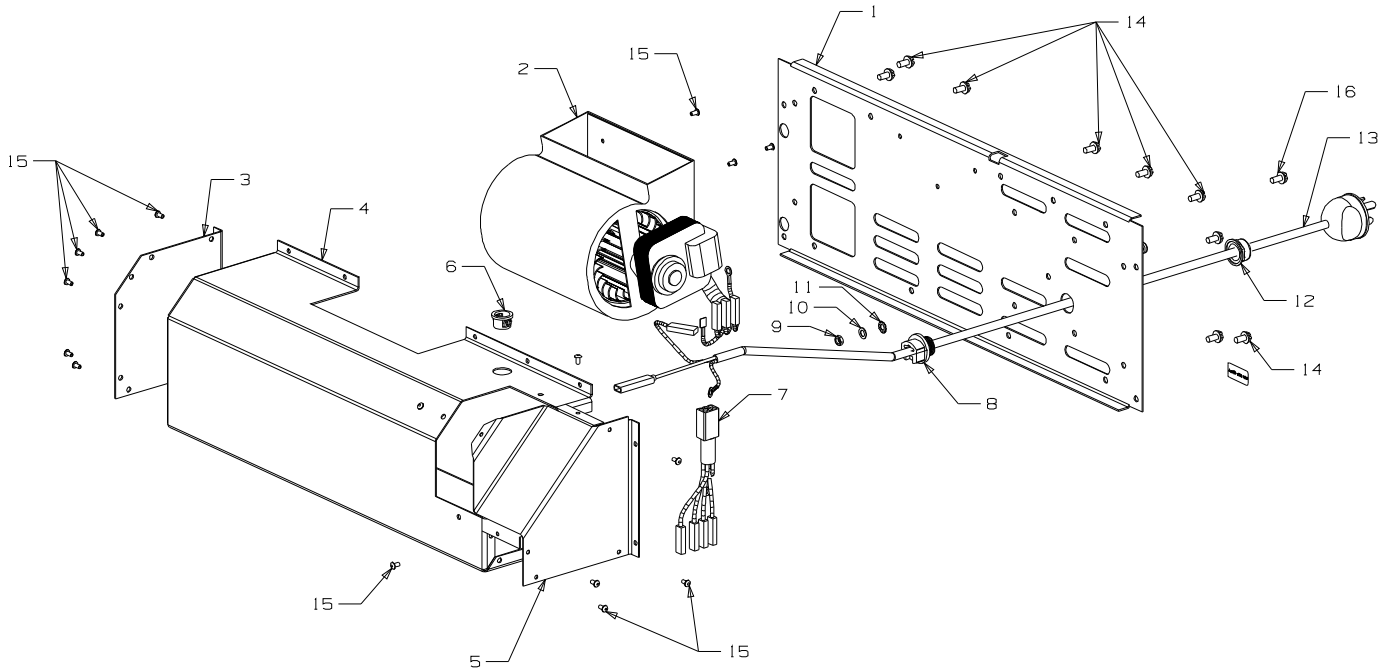

Part No. 788676

Item No	Part No	Description	Qty	Item No	Part No	Description	Qty
1	791150	Panel-Fan Mounting - Black	1	11	503371	Washer, Fan Disc 5 ID x 10 OD	1
2	586174	Fan-3 Speed	1	12	577089	Nut-Cable	1
3	988679	Cover-Fan, LH	1	13	588068	Loom-3 Pin, Fan	1
4	988678	Cover-Fan	1	14	503630	Screw, S/T 10 x .4	13
5	988714	Cover-Fan, RH	1	15	501767	Rivet-Pop 3.2 Dia x 3.2	17
6	586734	Bush-Plastic	1	16	501857	Screw, Pan M5 x 10	1
7	588459	Loom-Adaptor, Fan	1			NOT ILLUSTRATED	
8	502068	Clamp-Cable	1				
9	501856	Nut, M5 HEX	2				
10	503106	Washer, Flat M5	2		591321	Insulator-Utilux, Fan	1