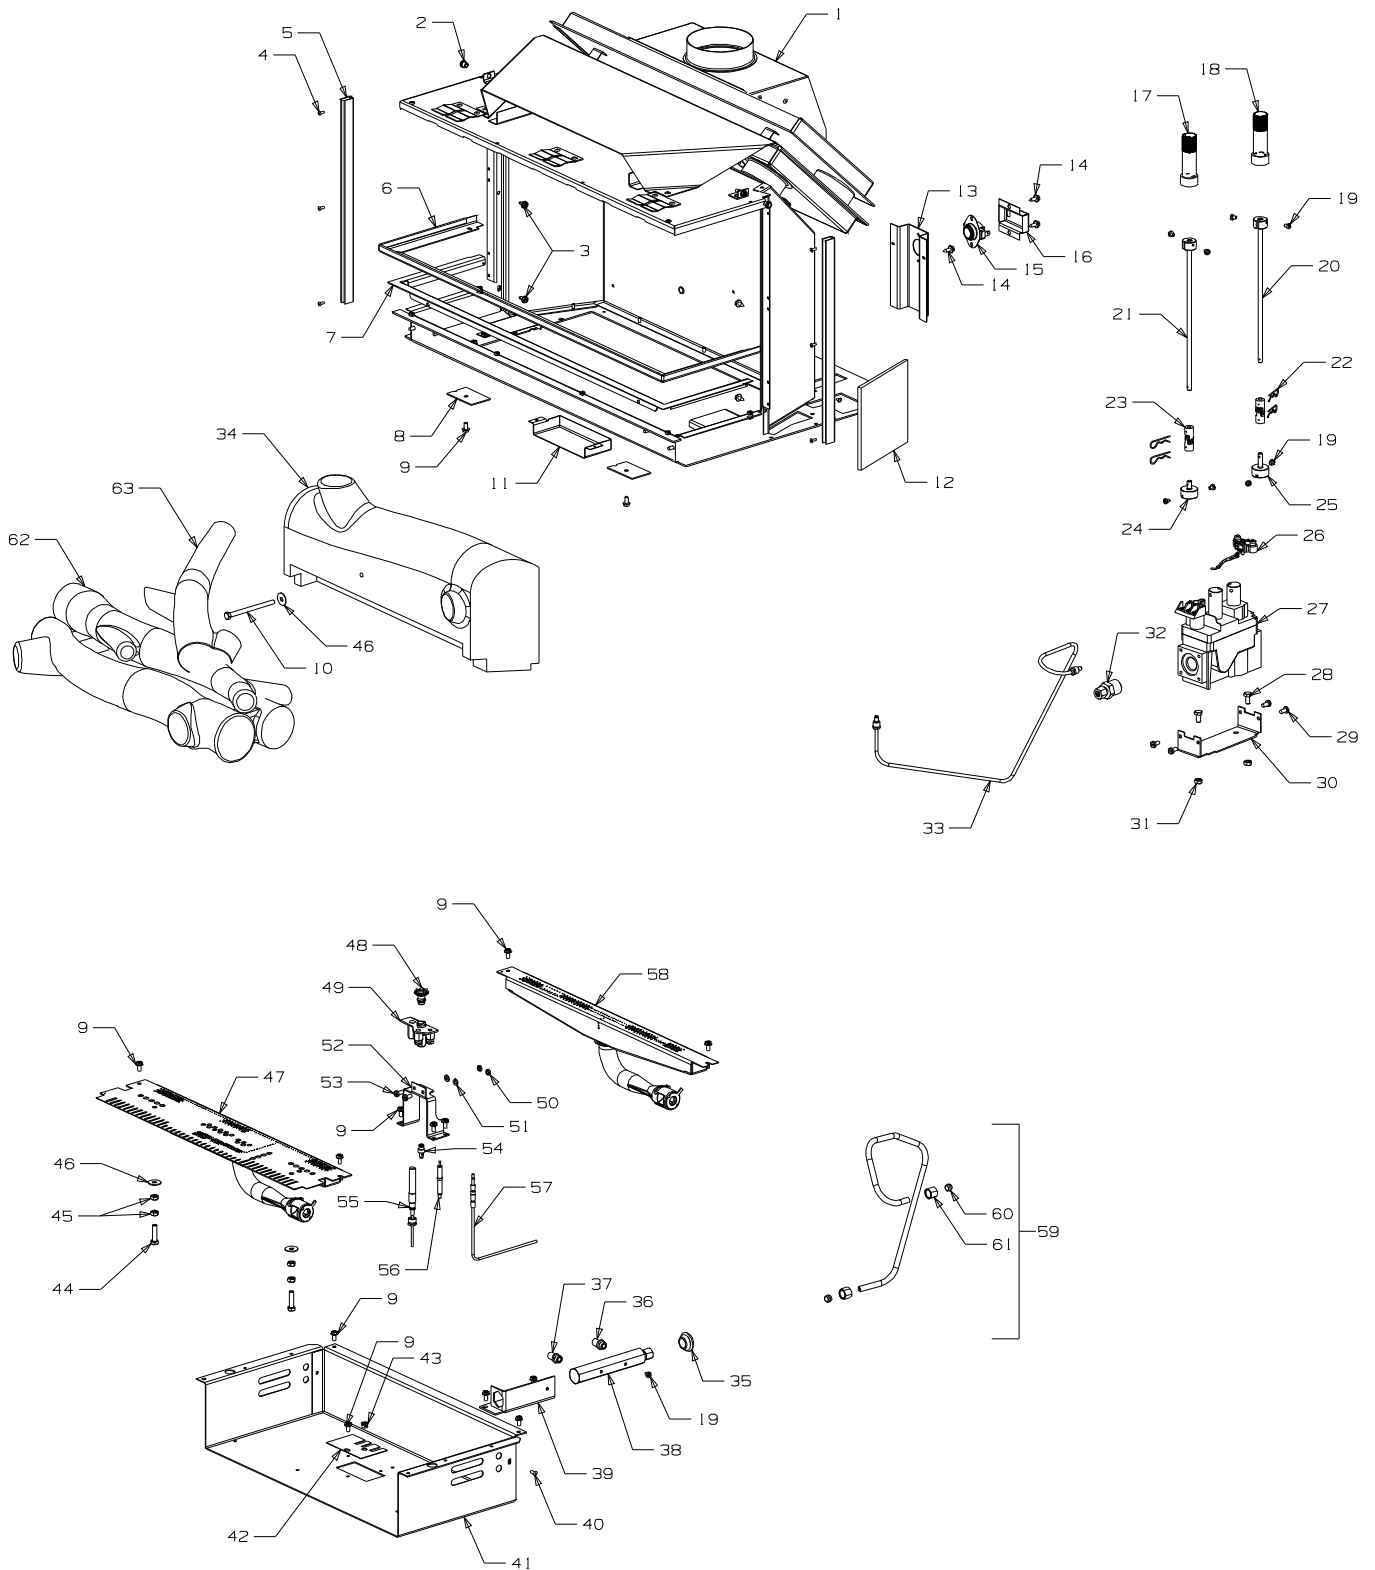

Masport®

BALTIMORE
ACC NG/LPG
(1998 to _____)

When ordering PLEASE QUOTE PART NUMBER & Description, NOT Illustration No.
Determine right or left hand side from standing in viewing position

Item	Part No	Description	Qty	Item	Part No	Description	Qty
1	991045	Firebox Assy-Complete	1	34	790111	Log-Ceramic, Rear	1
2	503474	Nut, M6 Nutsert	2	35	501086	Grommet-19mm	1
3	503259	Screw, S/T 10 x .5	23	36	588624	Injector-Main, 0.80	
4	503429	Rivet-Pop. 3.2 Dia x 4.8	12			- Natural Gas	1
5	788577	Trim-Glass Retainer, Rear	2	•	588596	Injector-Main, 1.20 - LPG	1
6	788625	Plate-Cover, Glass	1	37	588592	Injector-Main, 0.85	
7	791019	Trim-Glass Bottom	1			- Natural Gas	1
8	988557	Plate-Stop, Spillage	2	•	588596	Injector-Main, 1.20 - LPG	1
9	503630	Screw, S/T 10 x .5	70	38	588566	Manifold-Burner	1
10	503677	Bolt, Hex M6 x 90	1	39	988591	Plate-Mounting, Injector	1
11	988652	Cover-Secondary Air, Front	1	40	586167	Rivet-Pop, 4.0 Dia x 4.8	21
12	588081	Board-Insulating, Ceramic	1	41	788585	Tray-Burner, Pedestal	1
13	991177	Bracket-Mounting, Thermodisc	1	42	988621	Plate-Cover, Heatshield	1
14	503704	Screw, S/T 8 x .5	4	43	588399	Bush-Plastic	1
15	591119	Thermodisc-Fan Thermodisc	1	44	501963	Screw, Set M6 x 25	2
16	991304	Shield-Thermodisc Terminal	1	45	503613	Nut, M6 Hex	4
17	988413	Knob-Control, High/Low	1	46	503196	Washer; Flat 1/4"	3
18	988412	Knob-Control, On/Off	1	47	788588	Burner Assy - Front	
19	503631	Screw, Pan M4 x 5	9			- Natural Gas	1
20	588421	Rod-Control Valve	1	•	788726	Burner Assy - Front - LPG	1
21	588553	Rod-Control Valve, Short	1	48	591243	Pilot Hood-4 Flame	1
22	503652	Clip-Hairpin, Dia 1.4mm	4	49	591332	Pilot-Housing, TLP	1
23	588322	Universal-Control Valve, Gas	2	50	501856	Nut, M5 Hex	4
24	588420	Adaptor-Control Rod, Short	1	51	501330	Washer, Flat 5 x 10 x 1	2
25	588552	Adaptor-Control Rod, Long	1	52	988597	Bracket-Mounting, Pilot	1
26	591222	Switch-Battery Ignition	1	53	501857	Screw, Pan M5 x 10	4
27	788394	Valve-Control, Gas		54	591240	Jet-Pilot, 0.51 - Natural Gas	1
		- Natural Gas 'SIT' 820	1	•	591242	Jet-Pilot, 0.35 - LPG	1
•	788405	Valve-Control, Gas		55	588408	Thermopile-580mm, 750mv	1
		- LPG 'SIT' 820	1	56	588403	Electrode-Piezo, Round	1
28	501959	Screw, Set M6 x 12	12	57	588259	Thermocouple-750, M9 x1	1
29	501857	Screw, Pan M5 x 10	7	58	788587	Burner Assy - Rear	
30	988395	Bracket-Mounting, Control Valve	1			- Natural Gas	1
31	501682	Nut, M6 Hex	6	•	788725	Burner Assy - Rear - LPG	1
32	588077	Fittng-Complete 8 x 1/2"	1	59	788663	Tube-Main Injector	1
33	588079	Tube-Inlet, Pilot - 3/16" x 725mm	1	60	588172	• Olive, M8 Brass	2
				61	588393	• Nut-Compression, 8mm	2
				62	790110	Log Assy-Ceramic, Front	1
				63	788610	Log-Ceramic, Top	1

Bold Text = Assemblies
Bulleted Text = Items included in Assemblies