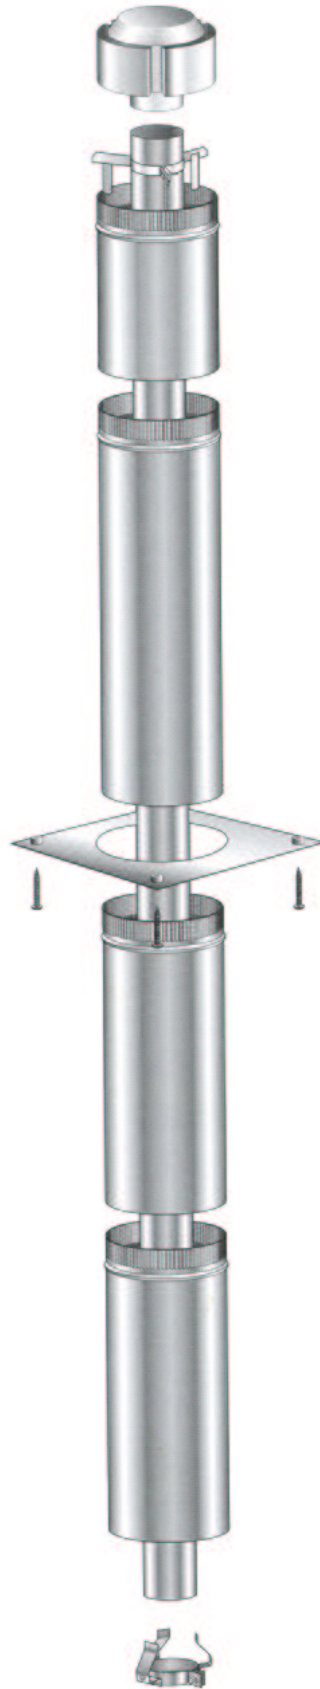

Flue Kit Part Number: 588656