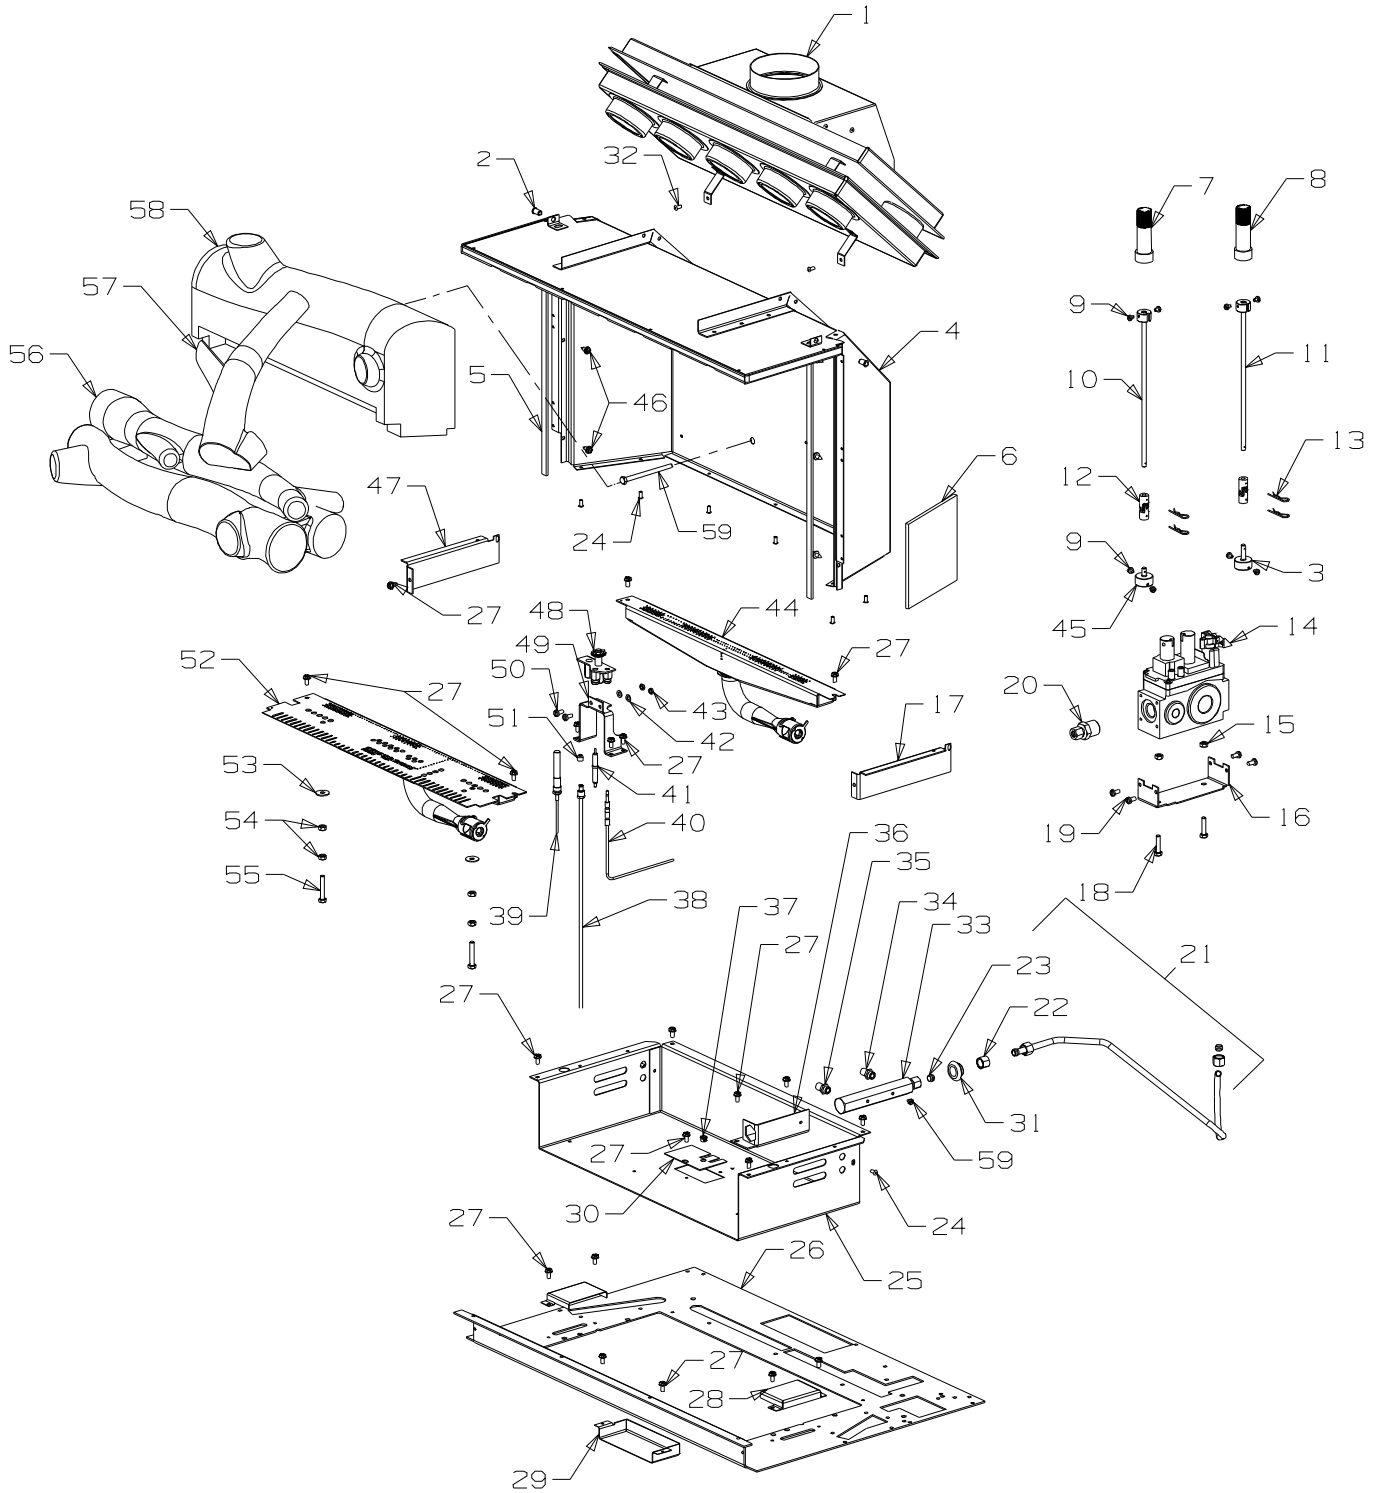

From Serial Number 4001782

Item No	Part No	Description	Qty	Item No	Part No	Description	Qty
1	788744	Panel-Lid, Control - Metallic Black (Includes item nos. 2, 41)	1	29	788767	Panel Assy-Front - Metallic Black	1
•	788797	Panel-Lid, Control - Bottle Green	1	•	791007	Panel Assy-Front - Bottle Green	1
2	588233	Knob-Cover, Control Valve	1	30	791019	Trim-Glass Retainer, Bottom	1
3	788756	Panel-Top - Metallic Black	1	31	788625	Plate-Cover, Glass	1
•	791004	Panel-Top - Bottle Green	1	32	788738	Glass - 5 x 611 x 333, Front	1
4	588441	Plate-Control Panel	1	33	788575	Glass - 5 x 330 x 162, Side	2
5	988397	Panel-Backing, Control - Black	1	34	788510	Rope-Glass Fibre, 5.5	1
6	988435	Catch-Hinge, Lid	1	35	588062	Strip-Backing, Glass Spring	2
7	988082	Bracket-Mounting, Heatshield	2	36	588048	Spring-Glass Retainer	2
8	991023	Heatshield-Top, Flued	1	37	788577	Trim-Glass Retainer, Rear	2
9	700714	Tape - 3 x 25	1	38	790229	Tape - 3 x 10	1
10	788742	Cover-Rear, Diverter - Metallic Black	1	39	791038	Trim-Glass Retainer, Top - Gold	1
•	791003	Cover-Rear, Diverter - Bottle Green	1	40	788764	Louvre Assy-3 Blade - Metallic Black	1
11	503621	Screw, Pan M4 x 8	10	41	503004	Screw; Csk No. 8 x 5/8"	1
12	788753	Panel-Rear - Metallic Black	1	42	501682	Nut, M6 HEX	8
•	791001	Panel-Rear - Bottle Green	1	43	503259	Screw; S/T 10 x .5	23
13	991026	Heatshield-Control Panel, Upper	1	44	503381	Push Fix , Spire	2
14	788757	Panel-Rear Access, RH - Metallic Black	1	45	503388	Nut-Spire	2
•	788791	Panel-Rear Access, RH - Bottle Green	1	46	788747	Panel-Access, Piezo - Metallic Black	1
15	991022	Heatshield-Side, RH	1	•	788795	Panel-Access, Piezo - Bottle Green	1
16	788765	Panel-Side, RH - Metallic Black	1	47	503622	Nut, M4 Hex Stainless	4
•	791012	Panel-Side, RH - Bottle Green	1	48	503630	Screw; S/T 10 x .4	65
17	988670	Heatshield-Side, LH	1	49	503661	Screw, Pan M4 x 20	2
18	788766	Panel-Side, LH - Metallic Black	1	50	503704	Screw, S/T 8 x .5	6
•	791011	Panel-Side, LH - Bottle Green	1	51	586167	Rivet-Pop 4.0 Dia x 4.8	19
19	788746	Panel-Access, Control - Metallic Black	1	52	501303	Rivet-Pop 4.0 Dia x 7.9	6
•	788790	Panel-Access, Control - Bottle Green	1	53	986148	Spacer-Grille	8
20	986792	Bracket-Seismic Restraint	1	54	503196	Washer; Flat 1/4" x .75	9
21	788676	Fan Assy-Top Switch - Metallic Black	1	55	584581	Badge-Masport - Gold	1
•	791014	Fan Assy-Top Switch - Bottle Green	1	56	503429	Rivet-Pop 3.2 Dia x 4.8	7
22	586155	Plug-Swich Hole	1	57	988388	Spacer-Control Panel	2
23	788770	Panel-Pedestal, RH Side - Metallic Black	1	58	501959	Screw, Set M6 x 12 HEX	12
•	791008	Panel-Pedestal, RH Side - Bottle Green	1	59	986413	Bracket-Seismic Restraint	2
24	988772	<b>Foot Assy - Metallic Black</b> (Incl. Trim)	1	60	503627	Rivet 4.0 Dia	22
•	991005	Foot Assy - Bottle Green	1	61	503459	Screw, S/T 12 x 25	2
25	988629	Panel-Pedestal, Front Inner	1	62	986149	Spacer-Front Panel	4
26	988665	Panel-Access Venturi	1	63	988557	Plate-Stop, Spillage	2
27	788768	Panel-Pedestal, Front - Metallic Black	1	64	501704	Washer, Flat 10 x 21 x 1.6	2
•	791010	Panel-Pedestal, Front - Bottle Green	1	65	585624	Switch-4 Position	2
28	788769	Panel-Pedestal, LH Side - Metallic Black	1	66	588460	Loom-Fan, Remote	1
•	791009	Panel-Pedestal, LH Side	1	67	585625	Knob-Fan Switch	1
				68	586734	Bush-Plastic	2
				69	990135	Spacer-Glass, Retainer	4
				70	788771	Collar-Flue - Metallic Black	1
				•	791006	Collar-Flue - Bottle Green	1
				71	588507	Terminal-Utilux 6.3mm	1
				72	991024	Heatshield-Control Panel, Lower	1
				73	588383	Igniter-Piezo	1
				74	503489	Screw, Set M5 x 16	2
				75	503106	Washer, Flat 5 BRS	1