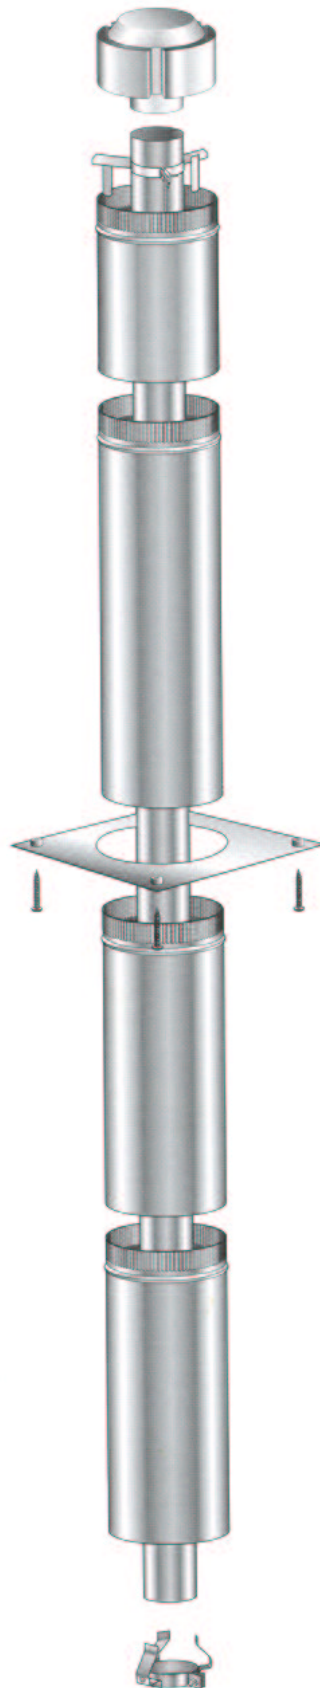

Freestanding B Vent Gas Flue Kit - Black

NZ ONLY

Flue Kit Part Number: 588656

When ordering PLEASE QUOTE PART NUMBER & Description, NOT Illustration No.
Determine right or left hand side from standing in operating position