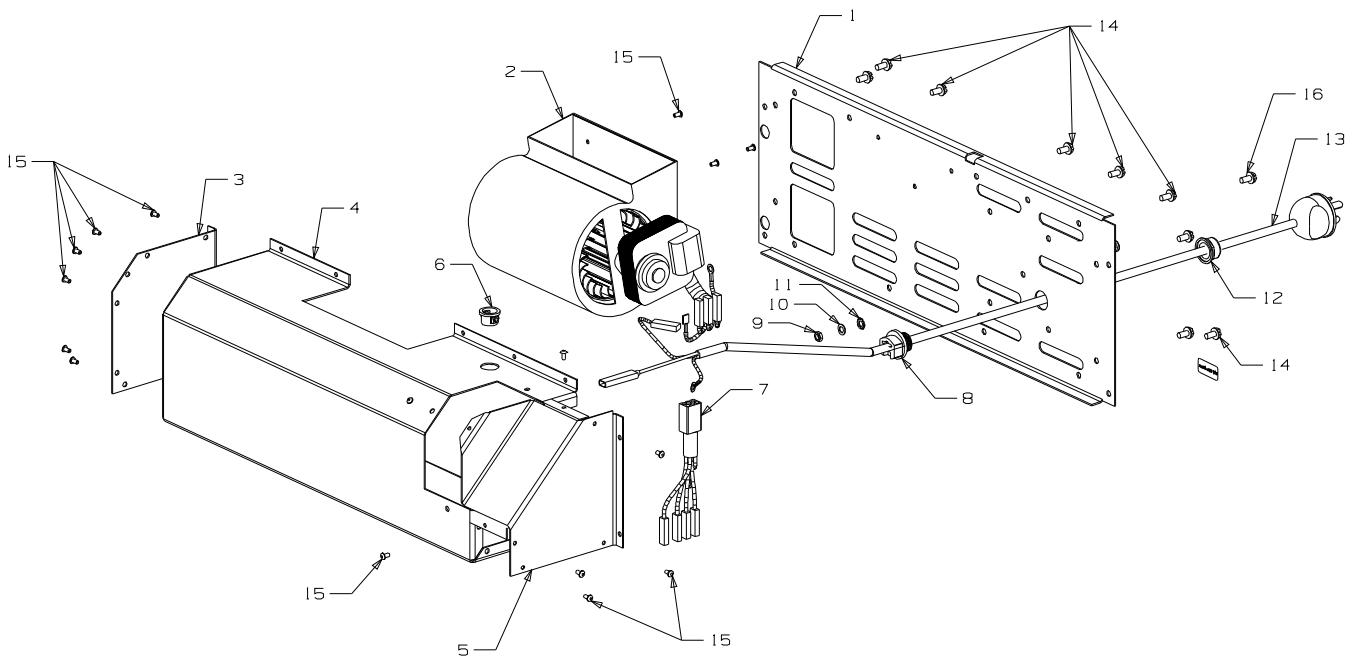

Item No	Part No	Description	Qty	Item No	Part No	Description	Qty
1	991150	Panel-Fan Mounting - Black	1	11	503371	Washer, Fan Disc 5 ID x 10 OD	1
•	991015	Panel-Fan Mounting - Bottle Green	1	12	577089	Nut-Cable	1
2	586174	Fan-3 Speed	1	13	588068	Loom-3 Pin, Fan	1
3	988679	Cover-Fan, LH	1	14	503630	Screw, S/T 10 x .4	13
4	988678	Cover-Fan, RH	1	15	501767	Rivet-Pop 3.2 Dia x 3.2	17
5	988714	Cover-Fan, RH	1	16	501857	Screw, Pan M5 x 10	1
6	586734	Bush-Plastic	1			NOT ILLUSTRATED	
7	588459	Loom-Adaptor, Fan	1				
8	502068	Clamp-Cable	1	988676		Fan Assy - Matt Black	1
9	501856	Nut, M5 HEX	2	991014		Fan Assy - Bottle Green	1
10	503106	Washer, Flat M5	2