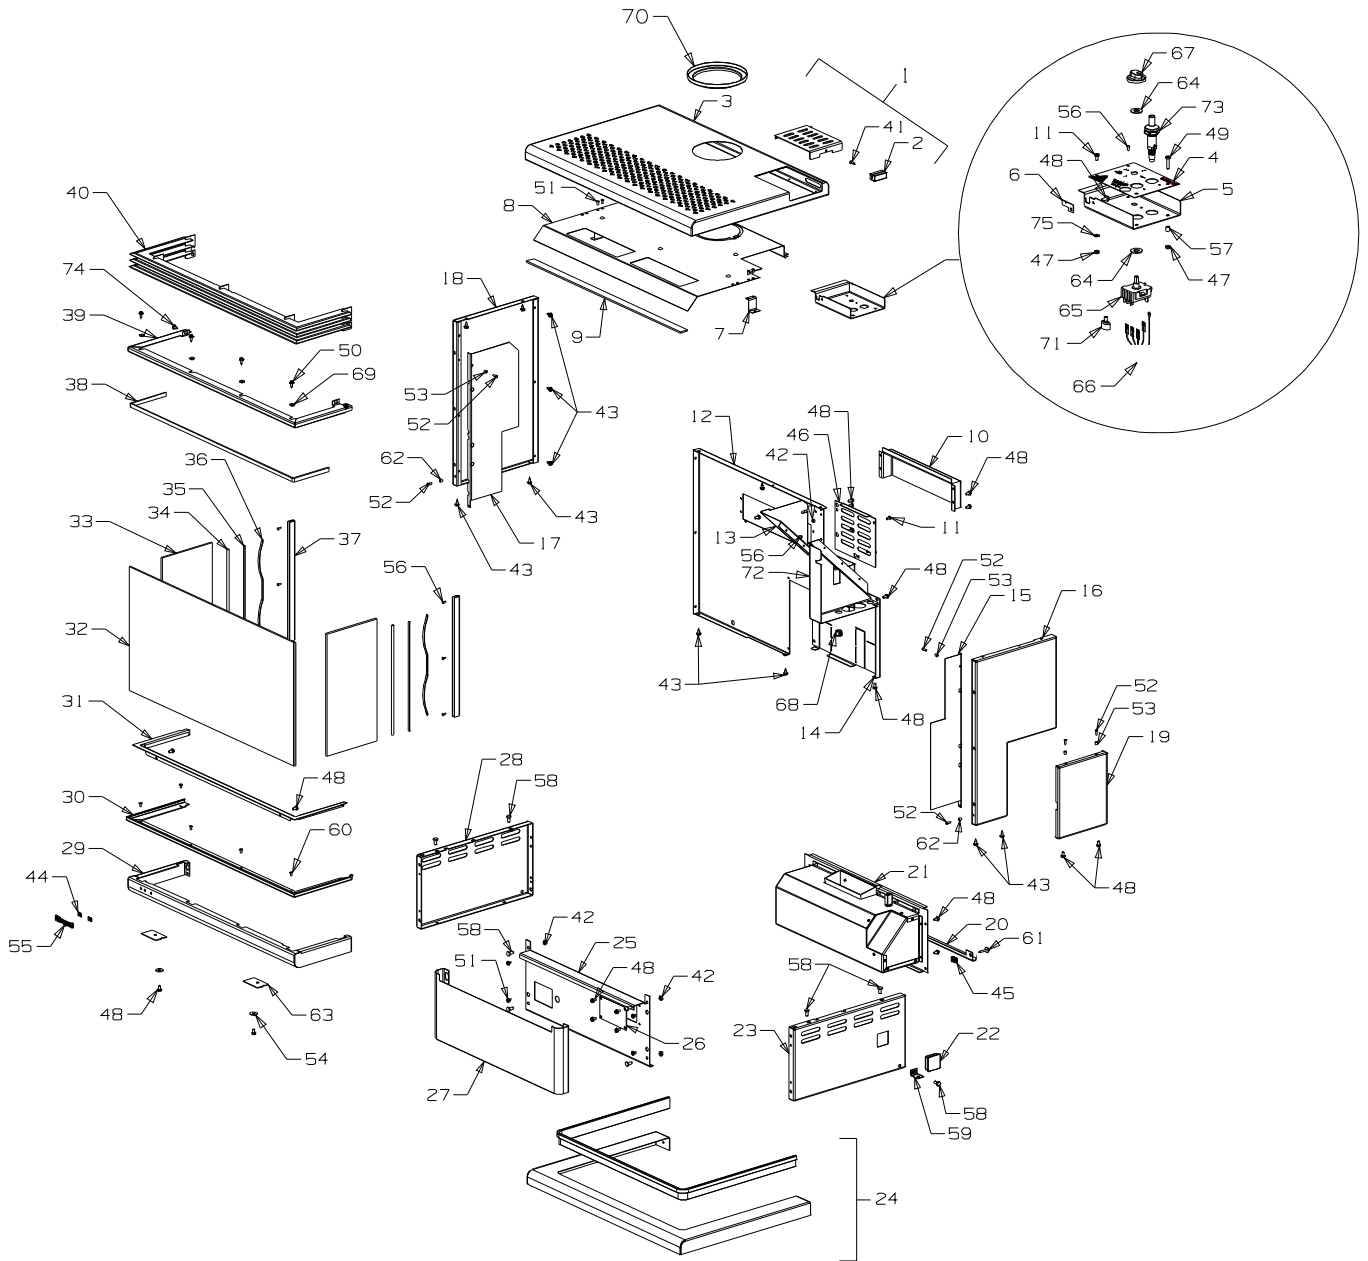

From Serial Number 4001782

Item No	Part No	Description	Qty	Item No	Part No	Description	Qty
1	788744	Panel-Lid, Control - Metallic Black (Includes item nos. 2, 41)	1	29	788767	Panel Assy-Front - Metallic Black	1
•	788797	Panel-Lid, Control - Bottle Green	1	•	791007	Panel Assy-Front - Bottle Green	1
2	588233	Knob-Cover, Control Valve	1	30	791019	Trim-Glass Retainer, Bottom	1
3	788756	Panel-Top - Metallic Black	1	31	788625	Plate-Cover, Glass	1
•	791004	Panel-Top - Bottle Green	1	32	788738	Glass - 5 x 611 x 333, Front	1
4	588441	Plate-Control Panel	1	33	788575	Glass - 5 x 330 x 162, Side	2
5	988397	Panel-Backing, Control - Black	1	34	788510	Rope-Glass Fibre, 5.5	1
6	988435	Catch-Hinge, Lid	1	35	588062	Strip-Backing, Glass Spring	2
7	988082	Bracket-Mounting, Heatshield	2	36	588048	Spring-Glass Retainer	2
8	991023	Heatshield-Top, Flued	1	37	788577	Trim-Glass Retainer, Rear	2
9	700714	Tape - 3 x 25	1	38	790229	Tape - 3 x 10	1
10	788742	Cover-Rear, Diverter - Metallic Black	1	39	791038	Trim-Glass Retainer, Top - Gold	1
•	791003	Cover-Rear, Diverter - Bottle Green	1	40	788764	Louvre Assy-3 Blade - Metallic Black	1
11	503621	Screw, Pan M4 x 8	10	41	503004	Screw; Csk No. 8 x 5/8"	1
12	788753	Panel-Rear - Metallic Black	1	42	501682	Nut, M6 HEX	8
•	791001	Panel-Rear - Bottle Green	1	43	503259	Screw; S/T 10 x .5	23
13	991026	Heatshield-Control Panel, Upper	1	44	503381	Push Fix , Spire	2
14	788757	Panel-Rear Access, RH - Metallic Black	1	45	503388	Nut-Spire	2
•	788791	Panel-Rear Access, RH - Bottle Green	1	46	788747	Panel-Access, Piezo - Metallic Black	1
15	991022	Heatshield-Side, RH	1	•	788795	Panel-Access, Piezo - Bottle Green	1
16	788765	Panel-Side, RH - Metallic Black	1	47	503622	Nut, M4 Hex Stainless	4
•	791012	Panel-Side, RH - Bottle Green	1	48	503630	Screw; S/T 10 x .4	65
17	988670	Heatshield-Side, LH	1	49	503661	Screw, Pan M4 x 20	2
18	788766	Panel-Side, LH - Metallic Black	1	50	503704	Screw, S/T 8 x .5	6
•	791011	Panel-Side, LH - Bottle Green	1	51	586167	Rivet-Pop 4.0 Dia x 4.8	19
19	788746	Panel-Access, Control - Metallic Black	1	52	501303	Rivet-Pop 4.0 Dia x 7.9	6
•	788790	Panel-Access, Control - Bottle Green	1	53	986148	Spacer-Grille	8
20	986792	Bracket-Seismic Restraint	1	54	503196	Washer; Flat 1/4" x .75	9
21	788676	Fan Assy-Top Switch - Metallic Black	1	55	584581	Badge-Masport - Gold	1
•	791014	Fan Assy-Top Switch - Bottle Green	1	56	503429	Rivet-Pop 3.2 Dia x 4.8	7
22	586155	Plug-Swich Hole	1	57	988388	Spacer-Control Panel	2
23	788770	Panel-Pedestal, RH Side - Metallic Black	1	58	501959	Screw, Set M6 x 12 HEX	12
•	791008	Panel-Pedestal, RH Side - Bottle Green	1	59	986413	Bracket-Seismic Restraint	2
24	988772	<b>Foot Assy - Metallic Black</b> (Incl. Trim)	1	60	503627	Rivet 4.0 Dia	22
•	991005	Foot Assy - Bottle Green	1	61	503459	Screw, S/T 12 x 25	2
25	988629	Panel-Pedestal, Front Inner	1	62	986149	Spacer-Front Panel	4
26	988665	Panel-Access Venturi	1	63	988557	Plate-Stop, Spillage	2
27	788768	Panel-Pedestal, Front - Metallic Black	1	64	501704	Washer, Flat 10 x 21 x 1.6	2
•	791010	Panel-Pedestal, Front - Bottle Green	1	65	585624	Switch-4 Position	2
28	788769	Panel-Pedestal, LH Side - Metallic Black	1	66	588460	Loom-Fan, Remote	1
•	791009	Panel-Pedestal, LH Side	1	67	585625	Knob-Fan Switch	1
				68	586734	Bush-Plastic	2
				69	990135	Spacer-Glass, Retainer	4
				70	788771	Collar-Flue - Metallic Black	1
				•	791006	Collar-Flue - Bottle Green	1
				71	588507	Terminal-Utilux 6.3mm	1
				72	991024	Heatshield-Control Panel, Lower	1
				73	588383	Igniter-Piezo	1
				74	503489	Screw, Set M5 x 16	2
				75	503106	Washer, Flat 5 BRS	1