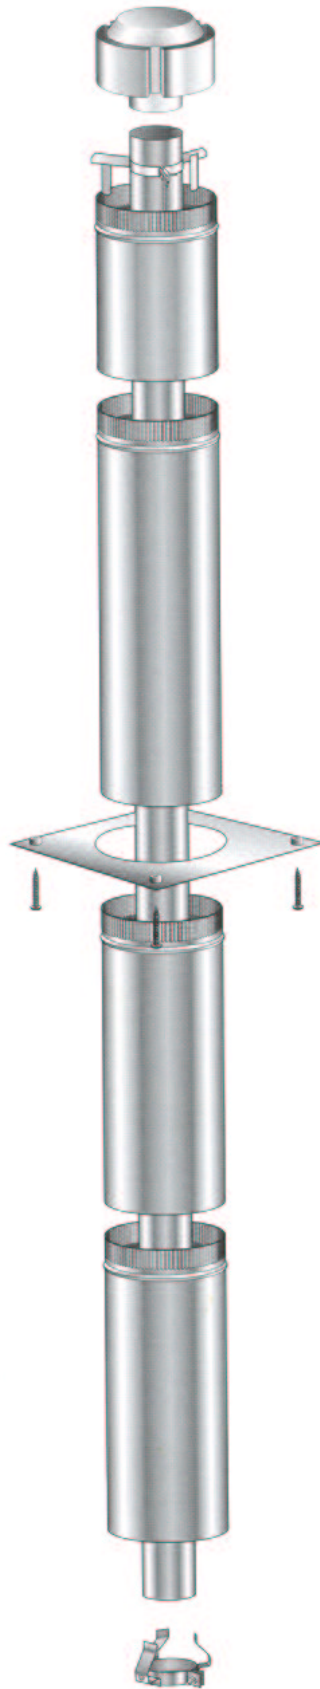

Flue Kit Part Number: 588656