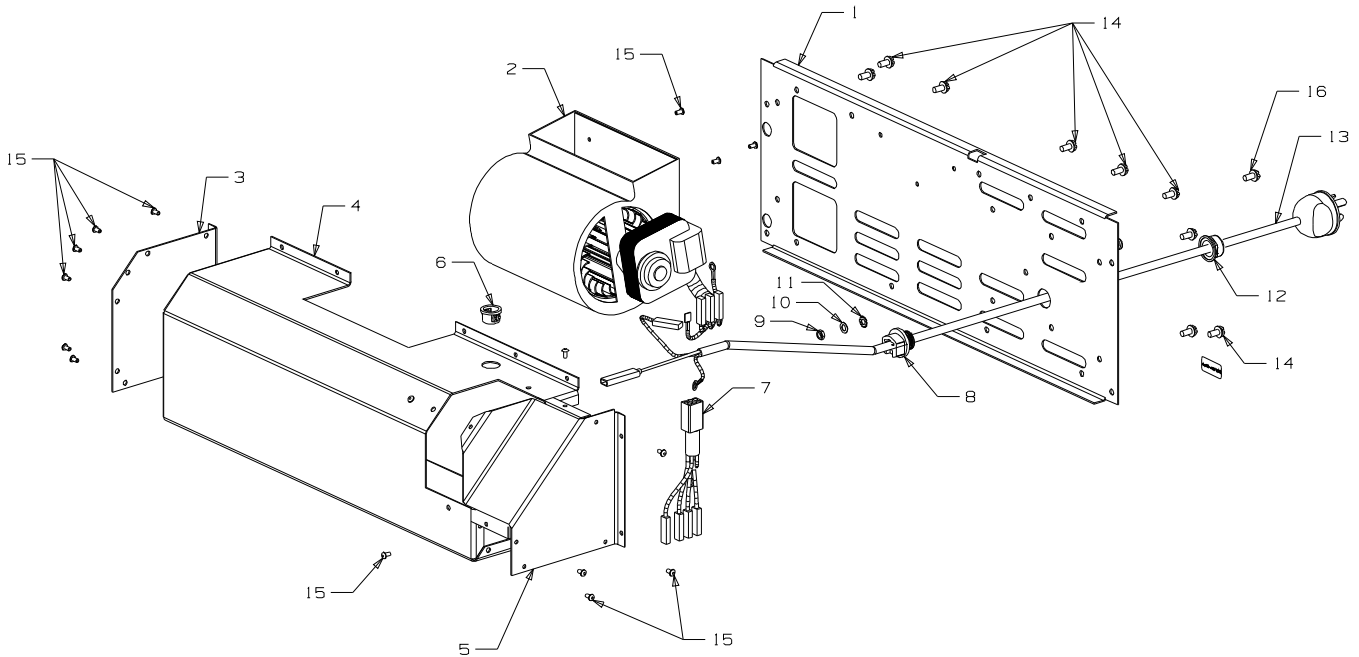

Part No. 788676

Item No	Part No	Description	Qty	Item No	Part No	Description	Qty
1	791150	Panel-Fan Mounting - Black	1	11	503371	Washer, Fan Disc 5 ID x 10 OD	1
2	586174	Fan-3 Speed	1	12	577089	Nut-Cable	1
3	988679	Cover-Fan, LH	1	13	588068	Loom-3 Pin, Fan	1
4	988678	Cover-Fan	1	14	503630	Screw, S/T 10 x .4	13
5	988714	Cover-Fan, RH	1	15	501767	Rivet-Pop 3.2 Dia x 3.2	17
6	586734	Bush-Plastic	1	16	501857	Screw, Pan M5 x 10	1
7	588459	Loom-Adaptor, Fan	1			NOT ILLUSTRATED	
8	502068	Clamp-Cable	1				
9	501856	Nut, M5 HEX	2				
10	503106	Washer, Flat M5	2		591321	Insulator-Utilux, Fan	1