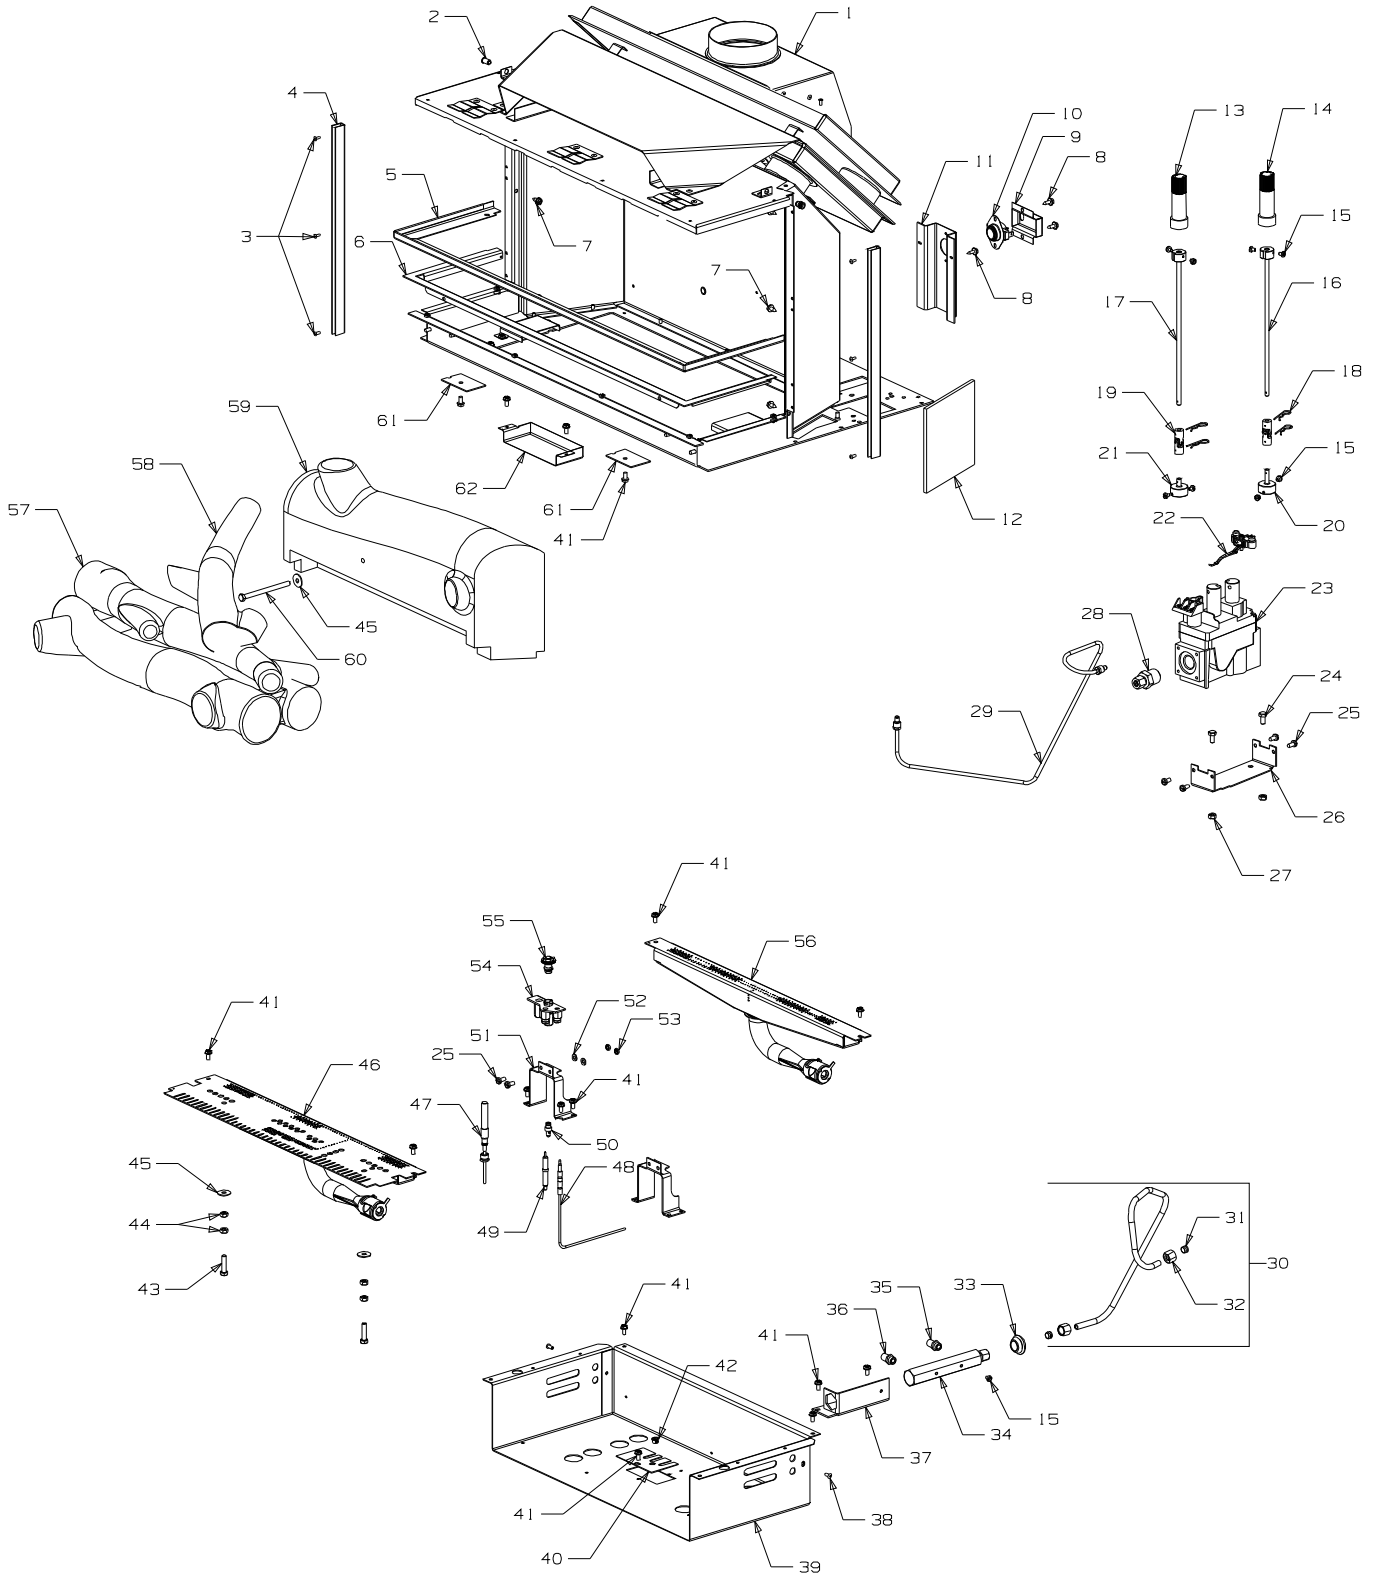

Masport®

BALTIMORE
ACC NG/LPG
(1998 to ____)

When ordering PLEASE QUOTE PART NUMBER & Description, NOT Illustration No.
Determine right or left hand side from standing in viewing position

Item No	Part No	Description	Qty	Item No	Part No	Description	Qty
1	991045	Firebox Assy-Complete	1	33	501086	Grommet-19mm	1
2	503474	Nut, M5 Nutsert	2	34	588566	Manifold-Burner	1
3	503429	Rivet-Pop 3.2 Dia x 4.8	6	35	588592	Injector-Main, 0.85	
4	788577	Trim-Glass, Retainer				- Natural Gas	1
		- Bottom - Black	2	•	591219	Injector-Main, 1.30 - LPG	1
5	788625	Plate-Cover, Glass - Black	1	36	591309	Injector-Main, 0.90	
6	791019	Trim-Glass, Bottom - Black	1			- Natural Gas	1
7	503259	Screw; S/T 10 x .5	23	•		Injector-Main, 1.30 - LPG	1
8	503704	Screw; S/T 8 x .5	4	37	988591	Plate-Mounting, Injector	1
9	991304	Shield-Thermodisc Terminal	1	38	586167	Rivet-Pop, 4.0 Dia 4.8	10
10	591119	Thermodisc-Fan	1	39	991538	Burner Tray	1
11	991177	Bracket-Mounting, Thermodisc	1	40	988621	Plate-Cover, Heatshield	1
		Board-Insulating, Ceramic	1	41	503630	Screw; S/T 10 x .4	41
12	588081	Board-Insulating, Ceramic	1	42	588399	Bush-Plastic	2
13	988413	Knob-Control, High/Low	1	43	501963	Screw, Set M6 x 25 Hex	2
14	988412	Knob-Control, On/Off Acc,	1	44	503613	Nut, M6 Hex	4
15	503631	Screw, Pan M4 x 5	9	45	503196	Washer; Flat 1/4"	3
16	588421	Rod-Control Valve, Long	1	46	788588	Burner Assy-Front	
17	588553	Rod-Control Valve, Short	1			- Natural Gas	1
18	503652	Clip-Hairpin, 1.4mm Dia	4	•	788726	Burner Assy-Front - LPG	1
19	588322	Universal-Control Valve	2	47	588408	Thermopile-580mm, 750 Mv	1
20	588552	Adaptor-Control Rod, Long	1	48	588259	Thermocouple-750, M9 x 1	1
21	588420	Adaptor-Control Rod, Short	1	49	588403	Electrode-Piezo, Round	1
22	591222	Switch-Battery Ignition	1	50	591240	Jet-Pilot, 0.51 - Natural Gas	1
23	788394	Valve-Control, Gas Sit		•	591242	Jet-Pilot, 0.35 - LPG	1
		- Natural Gas	1	51	988597	Bracket-Mounting, Pilot	1
•	788405	Valve-Control, Gas Sit		52	501330	Washer, Flat 5 x 10 x 1	2
		- LPG	1	53	501856	Nut, Hex M5	2
24	501959	Screw, Set M6 x 12 Hex	12	54	591332	Pilot-Housing, Tip	1
25	501857	Screw, Pan M5 x 10	4	55	591243	Pilot Hood-4 Flame	1
26	988395	Bracket-Mounting, Control Valve	1	56	788587	Burner Assy-Rear	
		Nut, HEX M6	6	•	788725	Burner Assy-Rear - LPG	1
27	501682	Nut, HEX M6	6	57	790110	Log Assy-Ceramic, Front	1
28	588077	Fittng-Complete 8 x 1/2"	1	58	788610	Log-Ceramic, Top	1
29	588079	Tube-Inlet, Pilot		59	790111	Log-Ceramic, Rear	1
		3/16" x 725mm	1	60	503677	Bolt, Hex M6 x 90	1
30	788663	Tube-Main Injector	1	61	988649	Cover-Secondary Air, Side	2
31	588172	• Olive-Brass, M8	2	62	988652	Cover-Secondary Air, Front	1
32	588393	• Nut-Compression, 8mm	2				

Bold Text = Assemblies
Bulleted Text = Items included in Assemblies