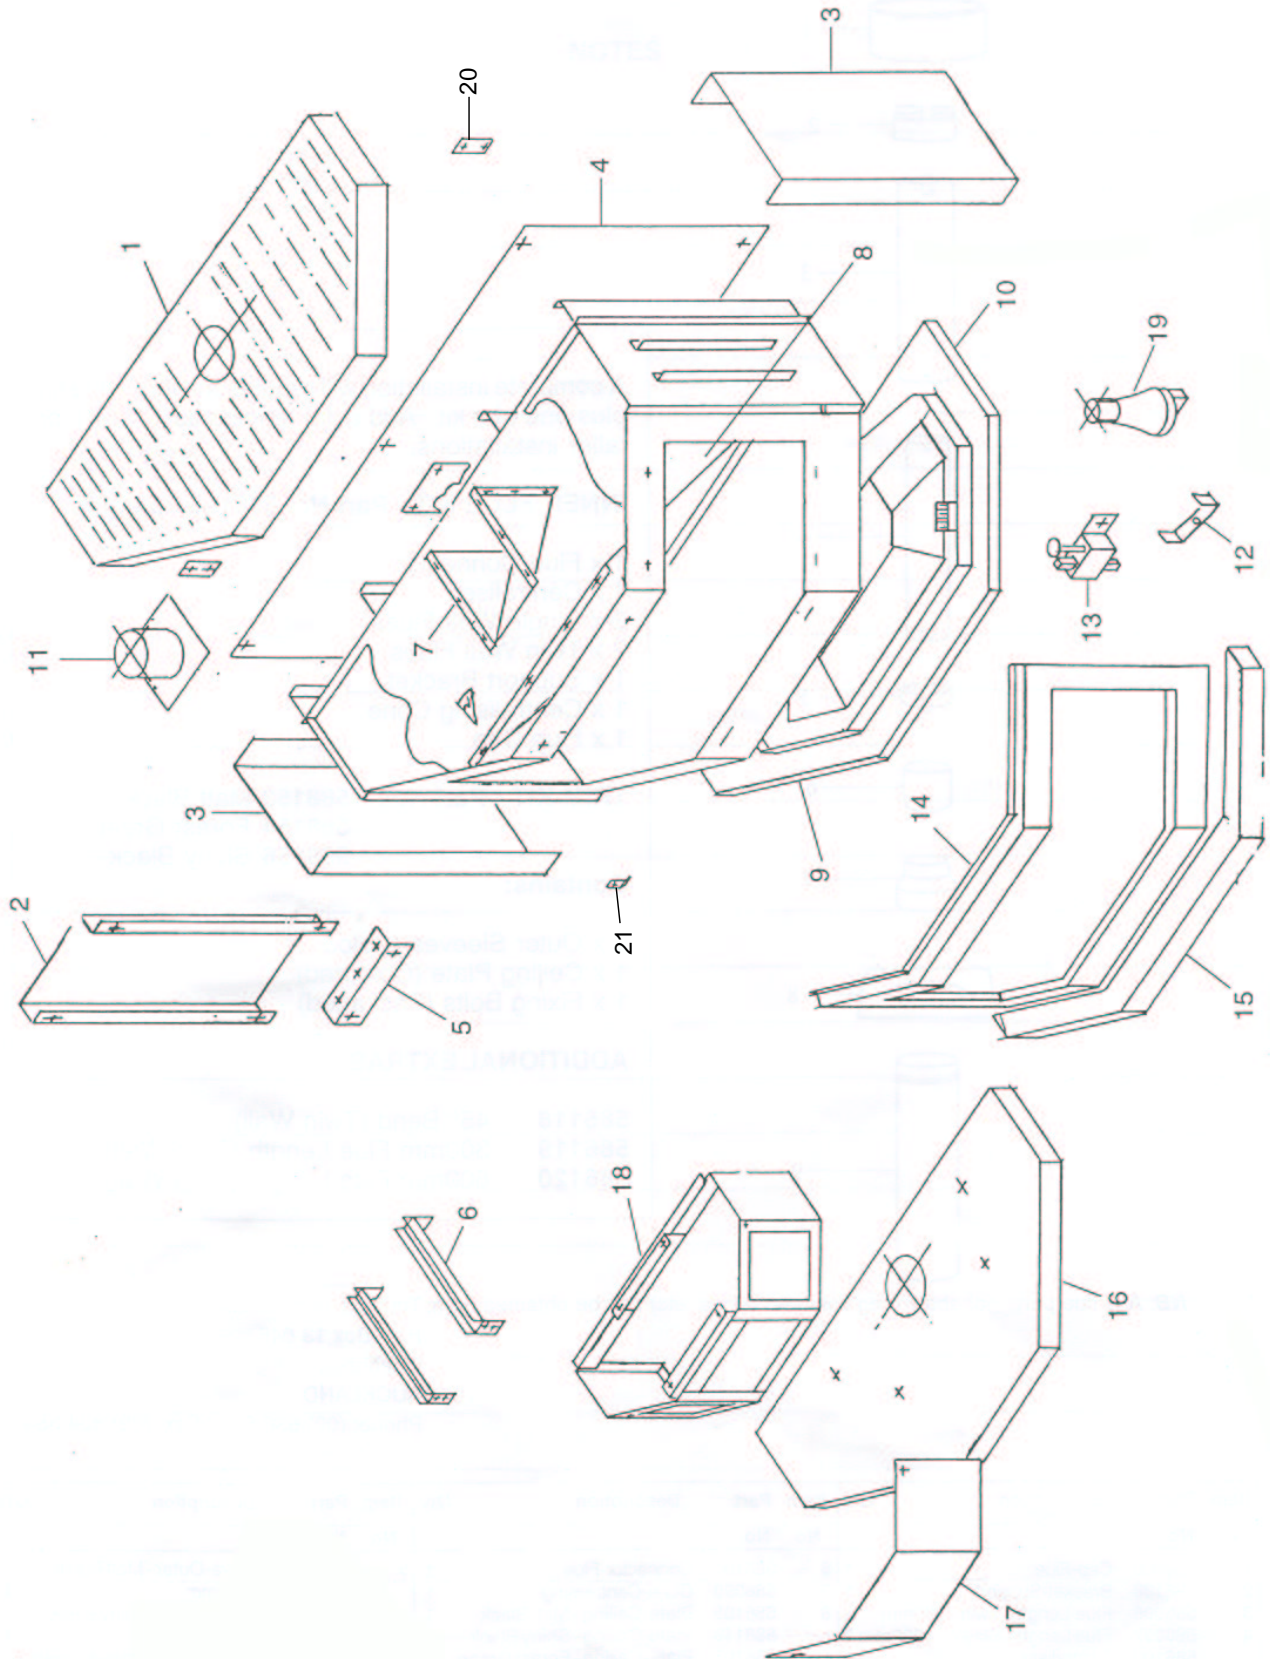

Masport®

FREESTANDING GAS FIRES

GZ 30

Part Numbers	Natural Gas	Black	989928
	L.P.G	Black	989929

From Serial Number 5000192

Item No	Part No	Description	Qty	Item No	Part No	Description	Qty
1	789276	Panel-Top, Grille - Black	1	503381		Spire-Fix, Push	2
2	789275	Panel-Rear, Control - Black	1	503474		Nut, M5 - Nutsert	15
3	789277	Panel-Side - Black	2	503593		Washer, Flat 4mm	2
4	789274	Panel-Rear - Black	1	584581		Badge-Masport, Gold	1
5	589073	Bracket-Pipe, Mounting	1	588169		Thermocouple-1000, M9 x 1	1
6	589148	Bracket-Support, Mount	2	589001		Owners Manual	1
7	589053	Diverter-Draught, Inner	1	589004		Nut-Flare, 3/8	4
8	589106	Deflector-Baffle - S/S	1	589005		Nipple-Test 1/8 BSP	1
9	989105	Firebox Assembly	1	589006		Fitting-Elbow 3/8 x 3/8	1
10	989142	Burner Assembly - Natural Gas	1	589043		Clip-Cable	6
•	989144	Burner Assembly - LPG	1	589044		Valve-Control	1
11	589076	Spigot-Flue, 100/150mm	1	588410		Lead-Piezo	1
12	989162	Plate-Metering, LPG	1	588385		Electrode-Piezo, Round	1
13	589047	Pilot Assembly - Natural Gas	1	589151		Injector-Main, 2.20 - Natural Gas	1
•	589046	Pilot Assembly - LPG	1	589161		Injector-Main, 1.60 - LPG	1
14	789278	Panel-Door - Black	1	589051		Regulator, 3/8 - Natural Gas	1
15	789279	Panel-Front Ledge - Black	1	589090		Fitting-Elbow, 3/8 x 1/4	1
16	789280	Panel, Foot - Black	1	589149		Log-Set, Complete - GZ 30	1
17	789281	Panel-Base, Cover - Black	1	589147		Nut-Pilot with Olive, M10 x 1 1/4	2
18	789282	Pedestal Assy, Base - Black	1	988285		Tape-Flat, Glass 3 x 20	1
19	789140	Venturi-Primary Air, Mixer	1	588076		Fitting-Flar, 3/8F x 3/8F BSP - NG	3
20	589075	Lug-Top, Connecting	2	588076		Fitting-Flar, 3/8F x 3/8F BSP - LPG	1
21	589080	Lug-Retaining, Glass	6	789146		Glass-Side, 5 x 190 x 343	2
		NOT ILLUSTRATED		789145		Glass-Front, 5 x 409 x 343	1
	501040	Nut, M6 - Nutsert	4	989211		Pipe-Main - GZ 30	1
	501077	Screw, Cap M5 x 12 - Allen	2	989212		Pipe-Inlet	1
	501080	Screw, Pan M4 x 50	2	556082		Embers-Vermiculite (1 Bag)	1
	501086	Grommet, 19mm	3	597004		Piezo	1
	501330	Washer, Flat 5mm	2	789265		Trim-Glass	1
	501682	Nut, M6 Hex	4	789261		Panel-Door - Matt Black (Incl. Trim)	1
	501703	Washer, Flat 6 x 14 x 1.2	6	789262		Panel-Door - Black (Incl. Trim)	1
	502168	Nut, M4 Hex	2	789263		Panel-Door - Green (Incl. Trim)	1
				789251		Kit-Blanket	1