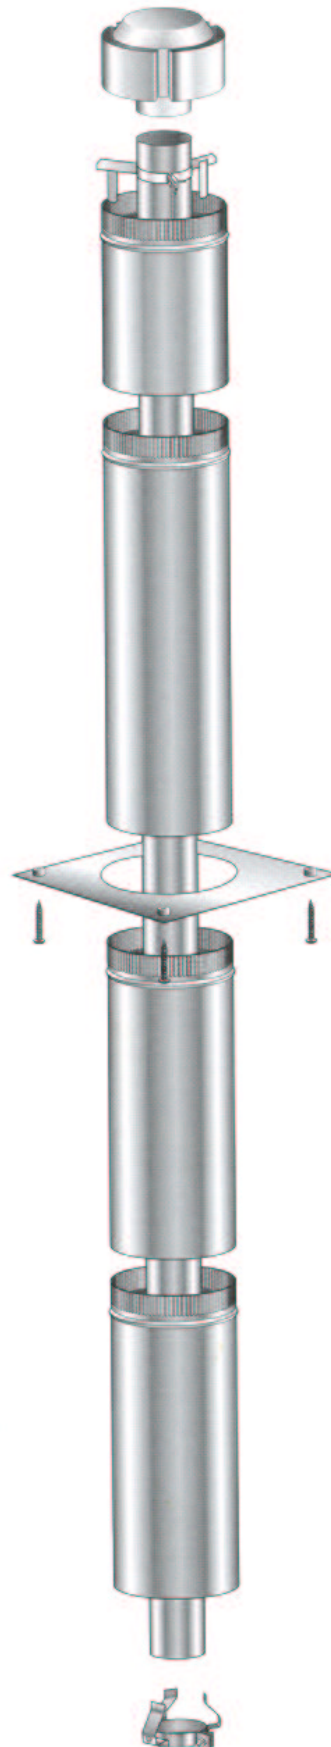

Flue Kit Part Number: 588656

When ordering PLEASE QUOTE PART NUMBER & Description, NOT Illustration No.
Determine right or left hand side from standing in viewing position