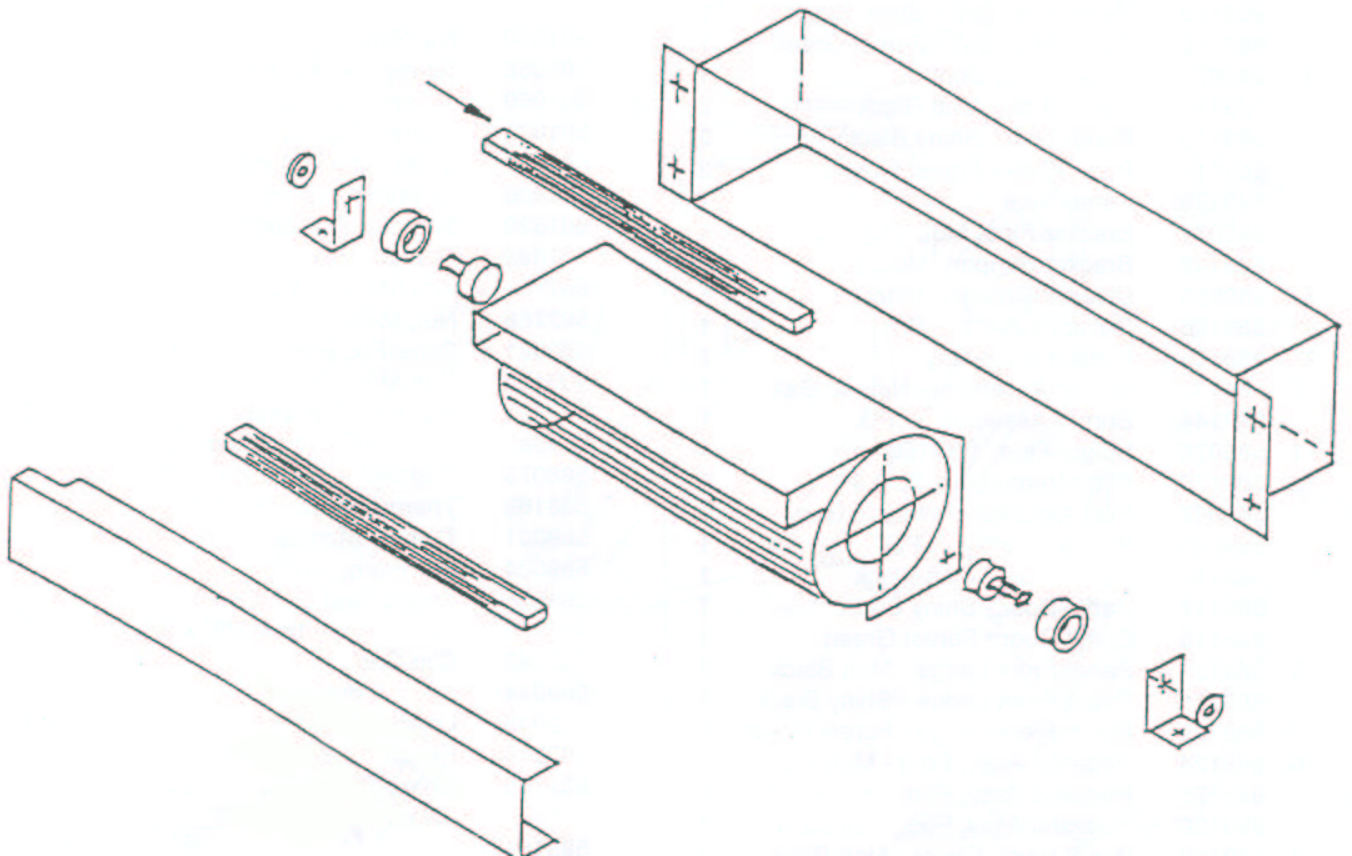

Masport®

FREESTANDING GAS FIRES

GZ 30

Part Numbers	Natural Gas	Black	989928
	L.P.G	Black	989929

From Serial Number 5000192

Item No	Part No	Description	Qty	Item No	Part No	Description	Qty
1	789276	Panel-Top, Grille - Black	1	503381		Spire-Fix, Push	2
2	789275	Panel-Rear, Control - Black	1	503474		Nut, M5 - Nutsert	15
3	789277	Panel-Side - Black	2	503593		Washer, Flat 4mm	2
4	789274	Panel-Rear - Black	1	584581		Badge-Masport, Gold	1
5	589073	Bracket-Pipe, Mounting	1	588169		Thermocouple-1000, M9 x 1	1
6	589148	Bracket-Support, Mount	2	589001		Owners Manual	1
7	589053	Diverter-Draught, Inner	1	589004		Nut-Flare, 3/8	4
8	589106	Deflector-Baffle - S/S	1	589005		Nipple-Test 1/8 BSP	1
9	989105	Firebox Assembly	1	589006		Fitting-Elbow 3/8 x 3/8	1
10	989142	Burner Assembly - Natural Gas	1	589043		Clip-Cable	6
•	989144	Burner Assembly - LPG	1	589044		Valve-Control	1
11	589076	Spigot-Flue, 100/150mm	1	588410		Lead-Piezo	1
12	989162	Plate-Metering, LPG	1	588385		Electrode-Piezo, Round	1
13	589047	Pilot Assembly - Natural Gas	1	589151		Injector-Main, 2.20 - Natural Gas	1
•	589046	Pilot Assembly - LPG	1	589161		Injector-Main, 1.60 - LPG	1
14	789278	Panel-Door - Black	1	589051		Regulator, 3/8 - Natural Gas	1
15	789279	Panel-Front Ledge - Black	1	589090		Fitting-Elbow, 3/8 x 1/4	1
16	789280	Panel, Foot - Black	1	589149		Log-Set, Complete - GZ 30	1
17	789281	Panel-Base, Cover - Black	1	589147		Nut-Pilot with Olive, M10 x 1 1/4	2
18	789282	Pedestal Assy, Base - Black	1	988285		Tape-Flat, Glass 3 x 20	1
19	789140	Venturi-Primary Air, Mixer	1	588076		Fitting-Flar, 3/8F x 3/8F BSP - NG	3
20	589075	Lug-Top, Connecting	2	588076		Fitting-Flar, 3/8F x 3/8F BSP - LPG	1
21	589080	Lug-Retaining, Glass	6	789146		Glass-Side, 5 x 190 x 343	2
		NOT ILLUSTRATED		789145		Glass-Front, 5 x 409 x 343	1
	501040	Nut, M6 - Nutsert	4	989211		Pipe-Main - GZ 30	1
	501077	Screw, Cap M5 x 12 - Allen	2	989212		Pipe-Inlet	1
	501080	Screw, Pan M4 x 50	2	556082		Embers-Vermiculite (1 Bag)	1
	501086	Grommet, 19mm	3	597004		Piezo	1
	501330	Washer, Flat 5mm	2	789265		Trim-Glass	1
	501682	Nut, M6 Hex	4	789261		Panel-Door - Matt Black (Incl. Trim)	1
	501703	Washer, Flat 6 x 14 x 1.2	6	789262		Panel-Door - Black (Incl. Trim)	1
	502168	Nut, M4 Hex	2	789263		Panel-Door - Green (Incl. Trim)	1
				789251		Kit-Blanket	1