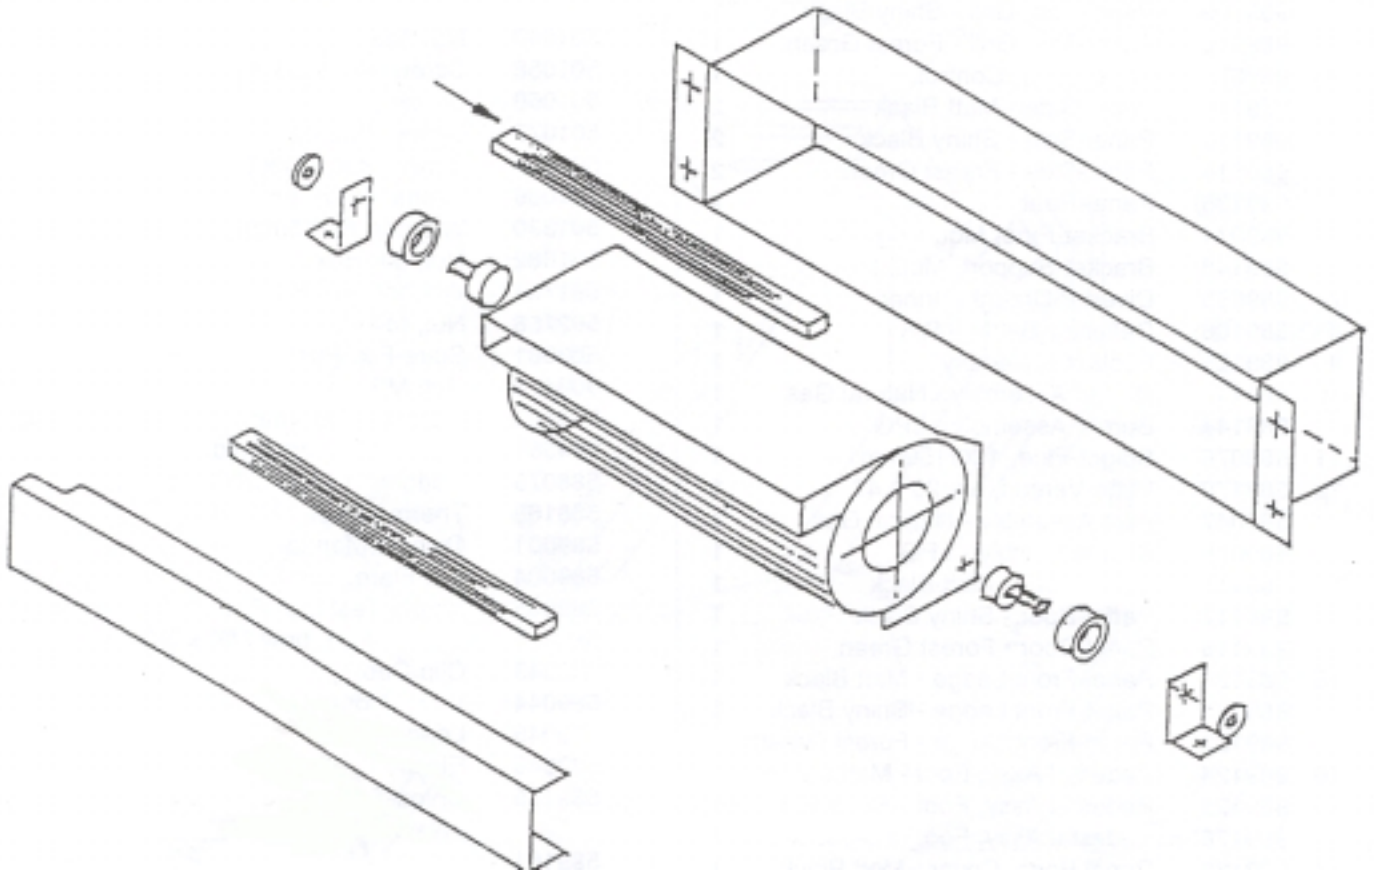

Item No	Part No	Description	Qty	Item No	Part No	Description	Qty
1	789108	Panel-Top, Grille - Matt Black	1	501058		Screw, Set M5 x 12	1
•	789109	Panel-Top, Grille - Shiny Black	1	501060		Screw, Pan M5 x 12 - Taptite	55
•	789110	Panel-Top, Grille - Forest Green	1	501077		Screw, Cap M5 x 12 - Allen	2
2	789070	Panel-Rear, Control Cover	1	501080		Screw, Pan M4 x 50	2
3	789112	Panel-Side - Matt Black	2	501086		Grommet, 19mm	3
•	789113	Panel-Side - Shiny Black	2	501330		Washer, Flat 5mm	2
•	789114	Panel-Side - Forest Green	2	501682		Nut, M6 Hex	4
4	789066	Panel-Rear	1	501703		Washer, Flat 6 x 14 x 1.2	6
5	589073	Bracket-Pipe, Mounting	1	502168		Nut, M4 Hex	2
6	589148	Bracket-Support, Mount	2	503381		Spire-Fix, Push	2
7	589053	Diverter-Draught, Inner	1	503474		Nut, M5 - Nutsert	17
8	589106	Deflector-Baffle - S/S	1	503593		Washer, Flat 4mm	2
9	989105	Firebox Assembly	1	584581		Badge-Masport, Gold	1
10	989142	Burner Assembly - Natural Gas	1	588076		Connector-Male, 3/8F x 3/8 BSP	3
•	989144	Burner Assembly - LPG	1	588169		Thermocouple-900, M9 x 1	1
11	589076	Spigot-Flue, 100/150mm	1	589001		Owners Manual	1
12	989162	Plate-Metering, LPG	1	589004		Nut-Flare, 3/8	4
13	589047	Pilot Assembly - Natural Gas	1	589005		Nipple-Test 1/8 BSP	1
•	589046	Pilot Assembly - LPG	1	589006		Connector-Elbow 3/8 x 3/8	1
14	789116	Panel-Door - Matt Black	1	589043		Clip-Cable	6
•	789117	Panel-Door - Shiny Black	1	589044		Valve-Control	1
•	789118	Panel-Door - Forest Green	1	588410		Lead-Piezo	1
15	789120	Panel-Front Ledge - Matt Black	1	588385		Electrode-Piezo	1
•	789121	Panel-Front Ledge - Shiny Black	1	589151		Injector-Main, 2.20 - Natural Gas	1
•	789122	Panel-Front Ledge - Forest Green	1	589161		Injector-Main, 1.60 - LPG	1
16	789124	Panel, Foot - Matt Black	1	589051		Regulator, 3/8	1
•	789125	Panel, Foot - Shiny Black	1	589090		Connector-Elbow, 3/8 x 1/4	1
•	789126	Panel, Foot - Forest Green	1	589149		Log-Set, Complete - GZ 30	1
17	789128	Panel-Base, Cover - Matt Black	1	589147		Nut-Pilot with Olive, 1/4	2
•	789129	Panel-Base, Cover - Shiny Black	1	600908		Tape-Flat, Glass 3 x 20 (2 Metres)	
•	789130	Panel-Base, Cover - Forest Green	1	600538		Sealant-Tape	1
18	789132	Pedestal Assy, Base - Matt Black	1	589172		Connector, 3/8F x 3/8F BSP - LPG	1
•	789133	Pedestal Assy, Base - Shiny Black	1	589173		Connector-Elbow 3/8F x 1/4 BSP	
•	789134	Pedestal Assy, Base - Forest Green	1	789146		- Natural Gas	1
19	989140	Venturi-Primary Air, Mixer	1	789145		Glass - 5 x 190 x 343	1
20	589075	Lug-Top, Connecting	2	989211		Glass - 5 x 409 x 343	1
21	589080	Lug-Retaining, Glass	4	588079		Pipe-Main - GZ 30	1
				989212		Pipe-Pilot	1
				597004		Pipe-Inlet	1
				556082		Piezo-Igniter	1
						Embers-Vermiculite (1 Bag)	1
		NOT ILLUSTRATED					
	501040	Nut, M6 - Nutsert	2				