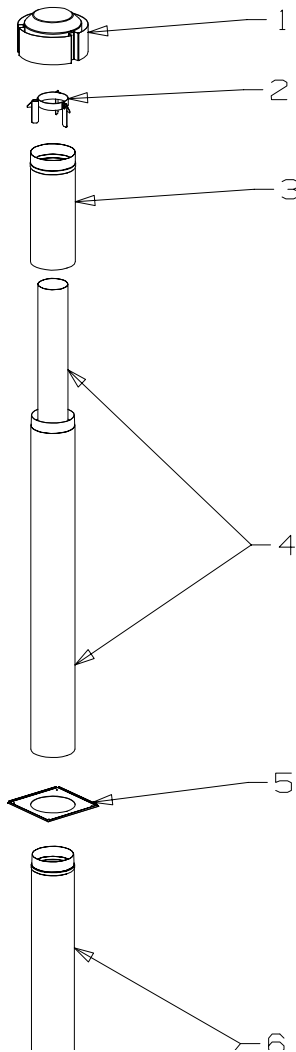

A complete installation will require one roof penetration kit plus one trim kit. Add extra lengths as needed for taller installations.

(a) TRIM KIT

contains: 2 x 145mm powder coated x 1200mm lengths
2 x 100mm stainless steel x 1200mm lengths
1 x ceiling plate
1 x packet screws

(b) ROOF PENETRATION KIT (588635)

contains: 1 x 150mm galvanised outer heatshield x 1200mm
1 x 150mm galvanised slip extension-outer heatshield x 400mm
1 x 100mm stainless steel flue x 1200mm
1 x stainless steel gas anti down draught cowl
1 x 100 - 150mm flue spacer bracket-top
1 x 100mm flue space bracket-bottom

TRIM KIT - Part Nos	588630	Matt Black
	588631	Forest Green
	588632	Warm White
	588633	Gloss Black
	588634	Charcoal

Item No	Part No	Description	Qty	Item No	Part No	Description	Qty
1	551484	Cowl-Gas - 100mm	1	7	551499	Flue Trim - 1200mm x 145mm - Matt Black	2
2	551491	Flue Spacer Bracket-Top - 100mm/150mm	1	•	551500	Flue Trim - 1200mm x 145mm - Forrest Green	2
3	551485	Slip Extension-Outer Heatshield - Galvanised - 150mm x 400mm	1	•	551501	Flue Trim - 1200mm x 145mm - Warm White	2
4	551482	Flue Length - Stainless Steel - 100mm x 1200mm	3	•	551502	Flue Trim - 1200mm x 145mm - Gloss Black	2
5	551483	Flue Length-Outer Heatshield - Galvanised - 150mm x 1200mm	1	•	551503	Flue Trim - 1200mm x 145mm - Charcoal	2
6	551504	Plate-Ceiling - Matt Black	1	8	551486	Flue Spacer Bracket-Bottom	1
•	551505	Plate-Ceiling - Forest Green	1	9	503438	Screw, Pan M6 x 30	2