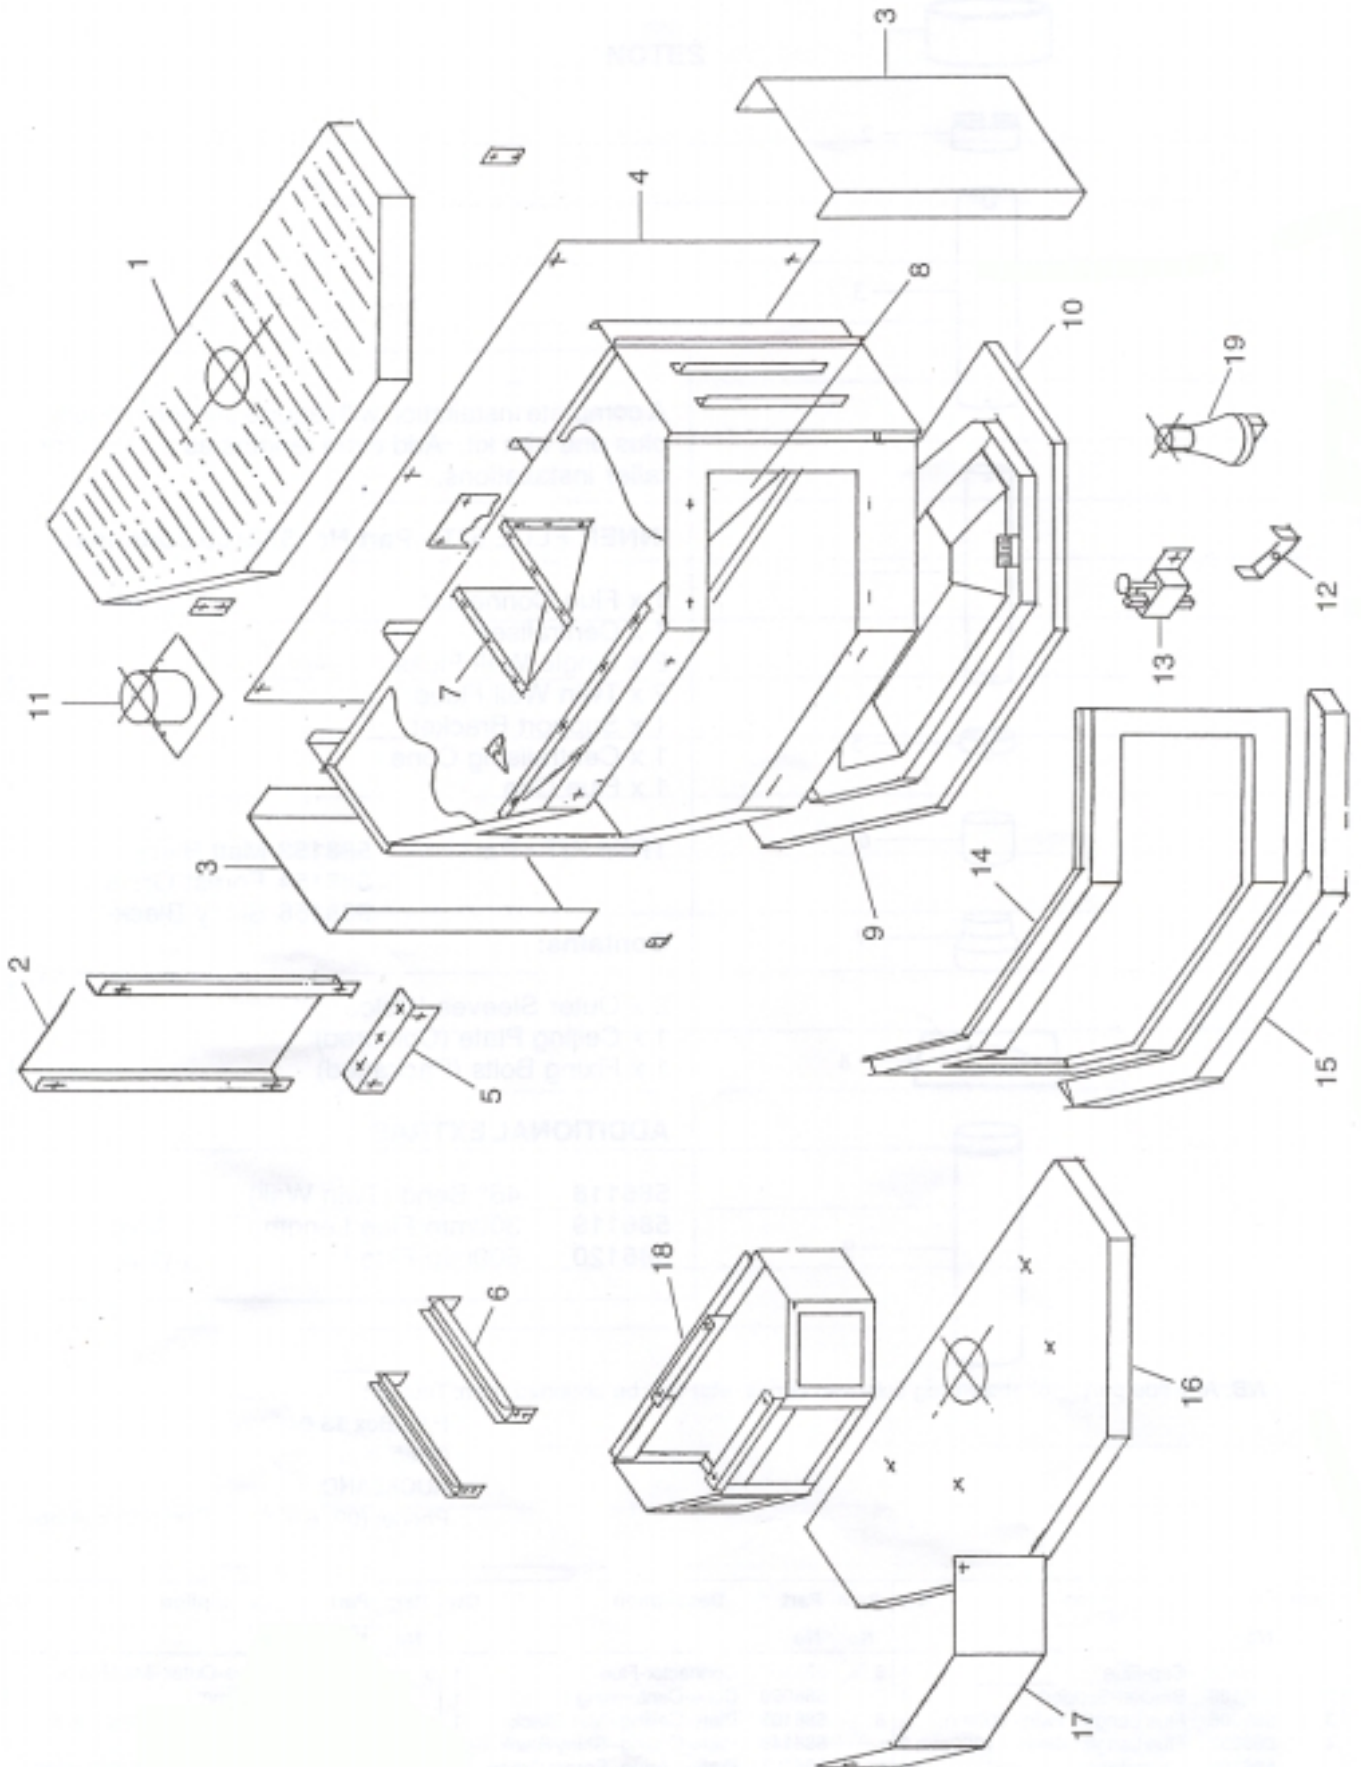

Item No	Part No	Description	Qty	Item No	Part No	Description	Qty
1	789108	Panel-Top, Grille - Matt Black	1	501058		Screw, Set M5 x 12	1
•	789109	Panel-Top, Grille - Shiny Black	1	501060		Screw, Pan M5 x 12 - Taptite	55
•	789110	Panel-Top, Grille - Forest Green	1	501077		Screw, Cap M5 x 12 - Allen	2
2	789070	Panel-Rear, Control Cover	1	501080		Screw, Pan M4 x 50	2
3	789112	Panel-Side - Matt Black	2	501086		Grommet, 19mm	3
•	789113	Panel-Side - Shiny Black	2	501330		Washer, Flat 5mm	2
•	789114	Panel-Side - Forest Green	2	501682		Nut, M6 Hex	4
4	789066	Panel-Rear	1	501703		Washer, Flat 6 x 14 x 1.2	6
5	589073	Bracket-Pipe, Mounting	1	502168		Nut, M4 Hex	2
6	589148	Bracket-Support, Mount	2	503381		Spire-Fix, Push	2
7	589053	Diverter-Draught, Inner	1	503474		Nut, M5 - Nutsert	17
8	589106	Deflector-Baffle - S/S	1	503593		Washer, Flat 4mm	2
9	989105	Firebox Assembly	1	584581		Badge-Masport, Gold	1
10	989142	Burner Assembly - Natural Gas	1	588076		Connector-Male, 3/8F x 3/8 BSP	3
•	989144	Burner Assembly - LPG	1	588169		Thermocouple-900, M9 x 1	1
11	589076	Spigot-Flue, 100/150mm	1	589001		Owners Manual	1
12	989162	Plate-Metering, LPG	1	589004		Nut-Flare, 3/8	4
13	589047	Pilot Assembly - Natural Gas	1	589005		Nipple-Test 1/8 BSP	1
•	589046	Pilot Assembly - LPG	1	589006		Connector-Elbow 3/8 x 3/8	1
14	789116	Panel-Door - Matt Black	1	589043		Clip-Cable	6
•	789117	Panel-Door - Shiny Black	1	589044		Valve-Control	1
•	789118	Panel-Door - Forest Green	1	588410		Lead-Piezo	1
15	789120	Panel-Front Ledge - Matt Black	1	588385		Electrode-Piezo	1
•	789121	Panel-Front Ledge - Shiny Black	1	589151		Injector-Main, 2.20 - Natural Gas	1
•	789122	Panel-Front Ledge - Forest Green	1	589161		Injector-Main, 1.60 - LPG	1
16	789124	Panel, Foot - Matt Black	1	589051		Regulator, 3/8	1
•	789125	Panel, Foot - Shiny Black	1	589090		Connector-Elbow, 3/8 x 1/4	1
•	789126	Panel, Foot - Forest Green	1	589149		Log-Set, Complete - GZ 30	1
17	789128	Panel-Base, Cover - Matt Black	1	589147		Nut-Pilot with Olive, 1/4	2
•	789129	Panel-Base, Cover - Shiny Black	1	600908		Tape-Flat, Glass 3 x 20 (2 Metres)	
•	789130	Panel-Base, Cover - Forest Green	1	600538		Sealant-Tape	1
18	789132	Pedestal Assy, Base - Matt Black	1	589172		Connector, 3/8F x 3/8F BSP - LPG	1
•	789133	Pedestal Assy, Base - Shiny Black	1	589173		Connector-Elbow 3/8F x 1/4 BSP	
•	789134	Pedestal Assy, Base - Forest Green	1	789146		- Natural Gas	1
19	989140	Venturi-Primary Air, Mixer	1	789145		Glass - 5 x 190 x 343	1
20	589075	Lug-Top, Connecting	2	989211		Glass - 5 x 409 x 343	1
21	589080	Lug-Retaining, Glass	4	588079		Pipe-Main - GZ 30	1
				989212		Pipe-Pilot	1
				597004		Pipe-Inlet	1
				556082		Piezo-Igniter	1
						Embers-Vermiculite (1 Bag)	1
		NOT ILLUSTRATED					
	501040	Nut, M6 - Nutsert	2				