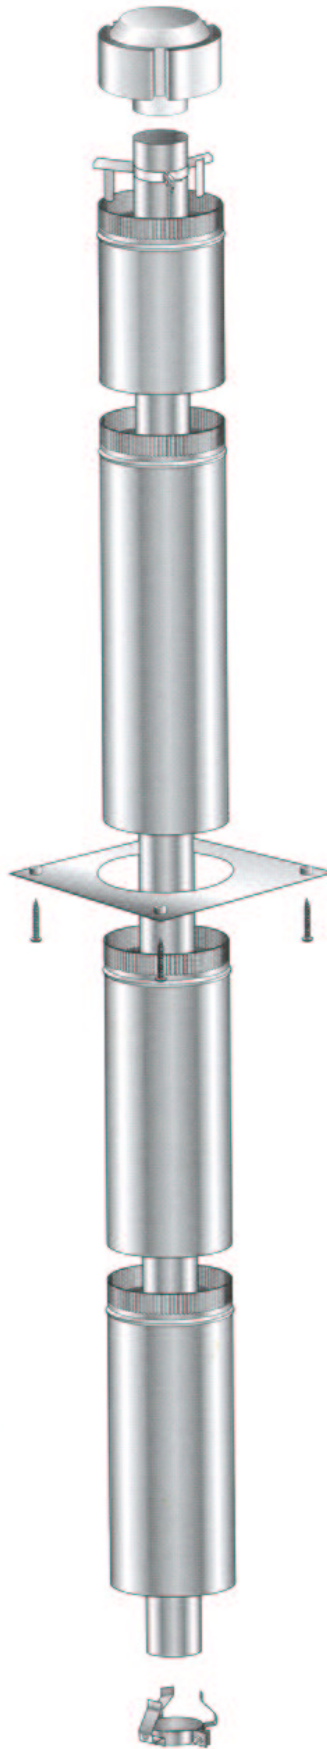

Flue Kit Part Number: 588656