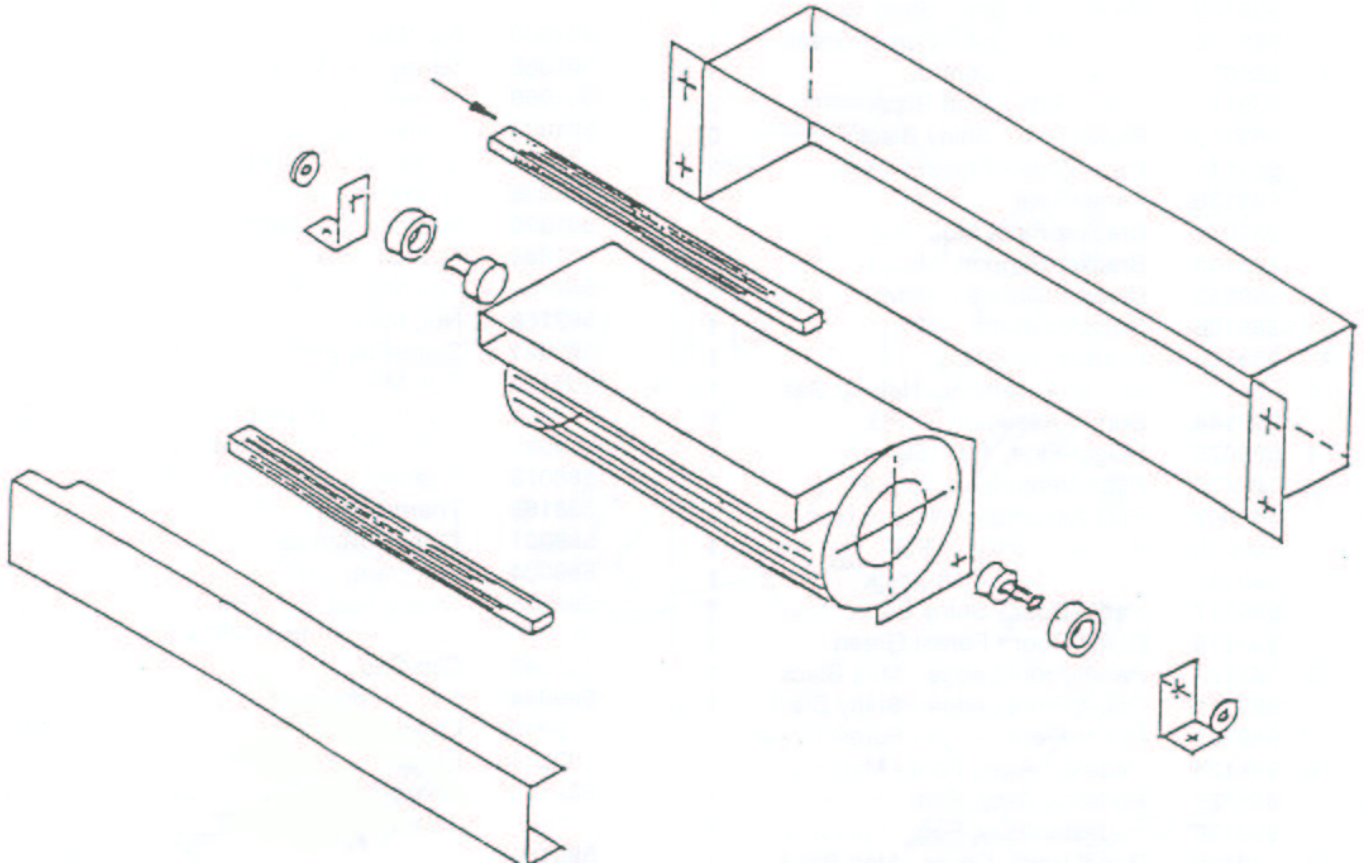

Item No	Part No	Description	Qty	Item No	Part No	Description	Qty
1	789271	Panel-Top, Grille - Black	1	503381		Spire-Fix, Push	2
2	789275	Panel-Rear, Control - Black	1	503593		Washer, Flat 4mm	2
3	789272	Panel-Side, LH - Black	1	584581		Badge-Masport, Gold	1
4	789274	Panel-Rear - Black	1	588076		Fitting, Flar 3/8F x 3/8 BSP - NG	3
5	789283	Panel-Side, RH - Black	1	588076		Fitting, Flar 3/8F x 3/8F BSP - LPG	1
6	589073	Bracket-Pipe, Mounting	1	588169		Thermocouple-1000, M9 x 1	1
7	589053	Diverter-Draught, Inner	1	589001		Owners Manual	1
8	589064	Deflector-Baffle - S/S	1	589004		Nut-Flare, 3/8	4
9	989207	Firebox Assembly	1	589005		Nipple-Test 1/8 BSP	1
10	589075	Lug-Top, Connecting	2	589006		Fitting-Elbow 3/8F x 3/8 BSP - LPG	1
11	589076	Spigot-Flue, 100/150mm	1	589044		Valve-Control	1
12	789082	Glass-Side, 5 x 242 x 400	2	588410		Lead-Piezo	1
13	789083	Glass-Front, 5 x 737 x 400	1	588385		Electrode-Piezo, Round	1
14	789140	Venturi-Primary Air, Mixer	1	589135		Union-Tee with Olive, 3/8 - Natural Gas	1
15	989138	Burner Assy - Natural Gas	1	589255		Injector-Main, 2.50 - Natural Gas	2
•	989141	Burner Assy - LPG	1	589160		Injector-Main, 1.80 - LPG	1
16	789286	Panel-Front Assembly, Ledge - Black	1	589051		Regulator, 3/8	1
17	789270	Panel-Base, Cover - Black	1	589090		Fitting-Elbow, 3/8 x 1/4	1
18	789269	Pedestal Assy - Black	1	589102		Log-Set, Complete	1
19	989168	Plate-Cover, Glass	1	589147		Nut-Pilot with Olive, M10 x 1 1/4	2
20	589047	Pilot Assembly - Natural Gas	1	988285		Tape-Flat, Glass 3 x 20	1
•	589046	Pilot Assembly - LPG	1	589173		Fitting, Elbow 3/8F x 1/4 BSP - NG	1
21	589080	Lug-Retaining, Glass	3	989209		Pipe-Main - Assy	1
		NOT ILLUSTRATED		989210		Pipe-Main - LPG	1
	501040	Nut, M6 - Nutsert	2	588079		Pipe-Pilot	1
	501061	Screw, Set M5 x 25	9	989212		Pipe-Inlet	1
	501077	Screw, Cap M5 x 12 - Allen	2	589043		Clip-Cable	6
	501080	Screw, Pan M4 x 50	2	989162		Plate-Metering - LPG Only	1
	501086	Grommet, 19mm	3	556082		Embers-Vermiculite (1 Bag)	1
	501330	Washer, Flat 5mm	11	989245		Bracket-Glass Retaining LH	1
	501682	Nut, M6 Hex	4	989244		Bracket-Glass Retaining RH	1
	501703	Washer, Flat 6 x 14 x 1.2	6	597004		Piezo	1
	502168	Nut, M4 Hex	2	789264		Trim-Glass	1
				789257		Kit-Rework - Natural Gas	1
				789251		Kit-Blanket	1

989213
Fan Assembly