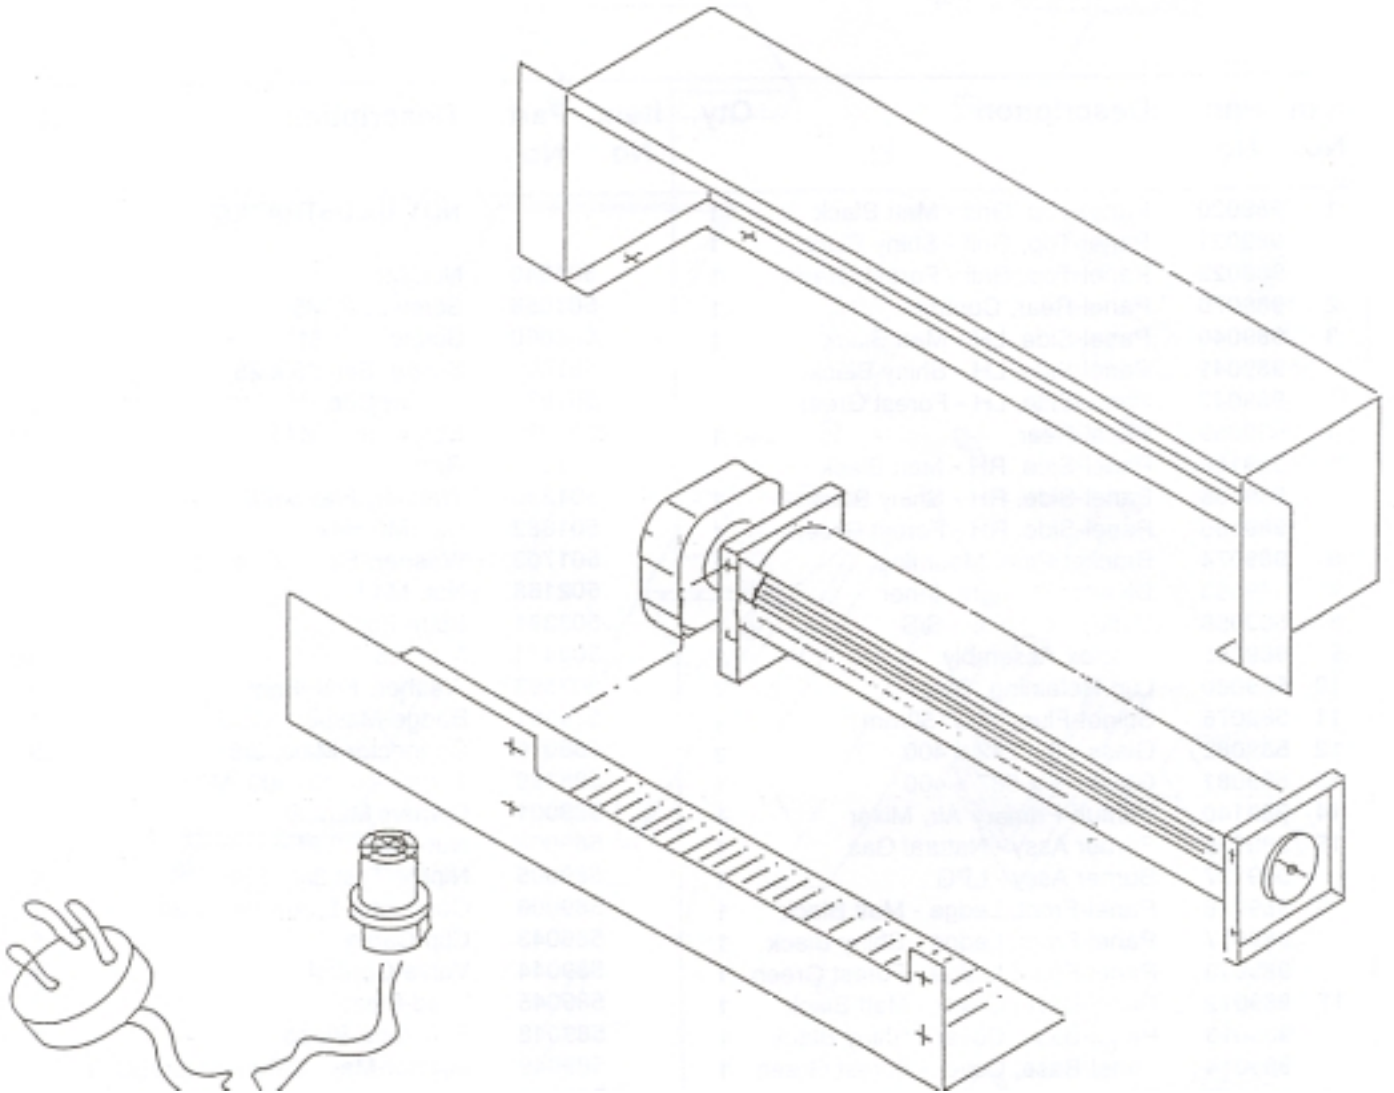

Masp

FREESTANDING GAS FIRES

GP 40

Part Numbers	Natural Gas	Black	989926
	L.P.G	Black	989927

From Serial Number 5000197

Item No	Part No	Description	Qty	Item No	Part No	Description	Qty
1	789271	Panel-Top, Grille - Black	1	501682		Nut, M6 Hex	4
2	789275	Panel-Rear, Control - Black	1	501703		Washer, Flat 6 x 14 x 1.2	6
3	789272	Panel-Side, LH - Black	1	502168		Nut, M4 Hex	2
4	789274	Panel-Rear - Black	1	503381		Spire-Fix, Push	2
5	789238	Panel-Side, RH - Black	1	503474		Nut, M5 - Nutsert	36
6	589073	Bracket-Pipe, Mounting	1	503593		Washer, Flat 4mm	2
7	589053	Diverter-Draught, Inner	1	584581		Badge-Masport, Gold	1
8	589064	Deflector-Baffle - S/S	1	588076		Connector-Male, 3/8F x 3/8 BSP	3
9	989207	Firebox Assembly	1	588169		Thermocouple-900, M9 x 1	1
10	589075	Lug-Top, Connecting	2	589001		Owners Manual	1
11	589076	Spigot-Flue, 100/150mm	1	589004		Nut-Flare, 3/8	4
12	789082	Glass - 5 x 242 x 400	2	589005		Nipple-Test 1/8 BSP	1
13	789083	Glass - 5 x 737 x 400	1	589006		Connector-Elbow 3/8F x 3/8 BSP	1
14	989140	Venturi-Primary Air, Mixer	1	589044		Valve-Control	1
15	989136	Burner Assy - Natural Gas	1	588410		Lead-Piezo	1
	989137	Burner Assy - LPG	1	588385		Electrode-Piezo	1
16	789286	Panel-Front Assembly, Ledge - Black	1	589135		Union-Tee with Olive, 3/8 - Natural Gas	1
17	789270	Panel-Base, Cover - Black	1	589050		Injector-Main, 1.75 - Natural Gas	2
18	789269	Pedestal Assy - Black	1	589160		Injector-Main, 1.80 - LPG	1
19	989168	Plate-Cover, Glass	1	589051		Regulator, 3/8	1
20	589047	Pilot Assembly - Natural Gas	1	589075		Lug-Top, Connecting	2
	596046	Pilot Assembly - LPG	1	589090		Connector-Elbow, 3/8 x 1/4	1
21	589080	Lug-Retaining, Glass	6	589102		Log-Set, Complete	1
22	989162	Plate-Metering - LPG Only	1	589147		Nut-Pilot with Olive, 1/4	2
		NOT ILLUSTRATED		988285		Tape-Flat, Glass 3 x 20	1
	501040	Nut, M6 - Nutsert	2	589172		Connector, 3/8F x 3/8F BSP - LPG	1
	501058	Screw, Set M5 x 12	16	589173		Connector-Elbow 3/8F x 1/4 BSP - Natural Gas	1
	501060	Screw, Pan M5 x 12 - Taptite	42	989209		Pipe-Main - Assy	1
	501061	Screw, Set M5 x 25	9	989210		Pipe-Main - LPG	1
	501077	Screw, Cap M5 x 12 - Allen	2	588079		Pipe-Pilot	1
	501080	Screw, Pan M4 x 50	2	989212		Pipe-Inlet	1
	501086	Grommet, 19mm	3	589043		Clip-Cable	6
	501330	Washer, Flat 5mm	2	597004		Piezo-Igniter	1
				556082		Embers-Vermiculite (1 Bag)	1