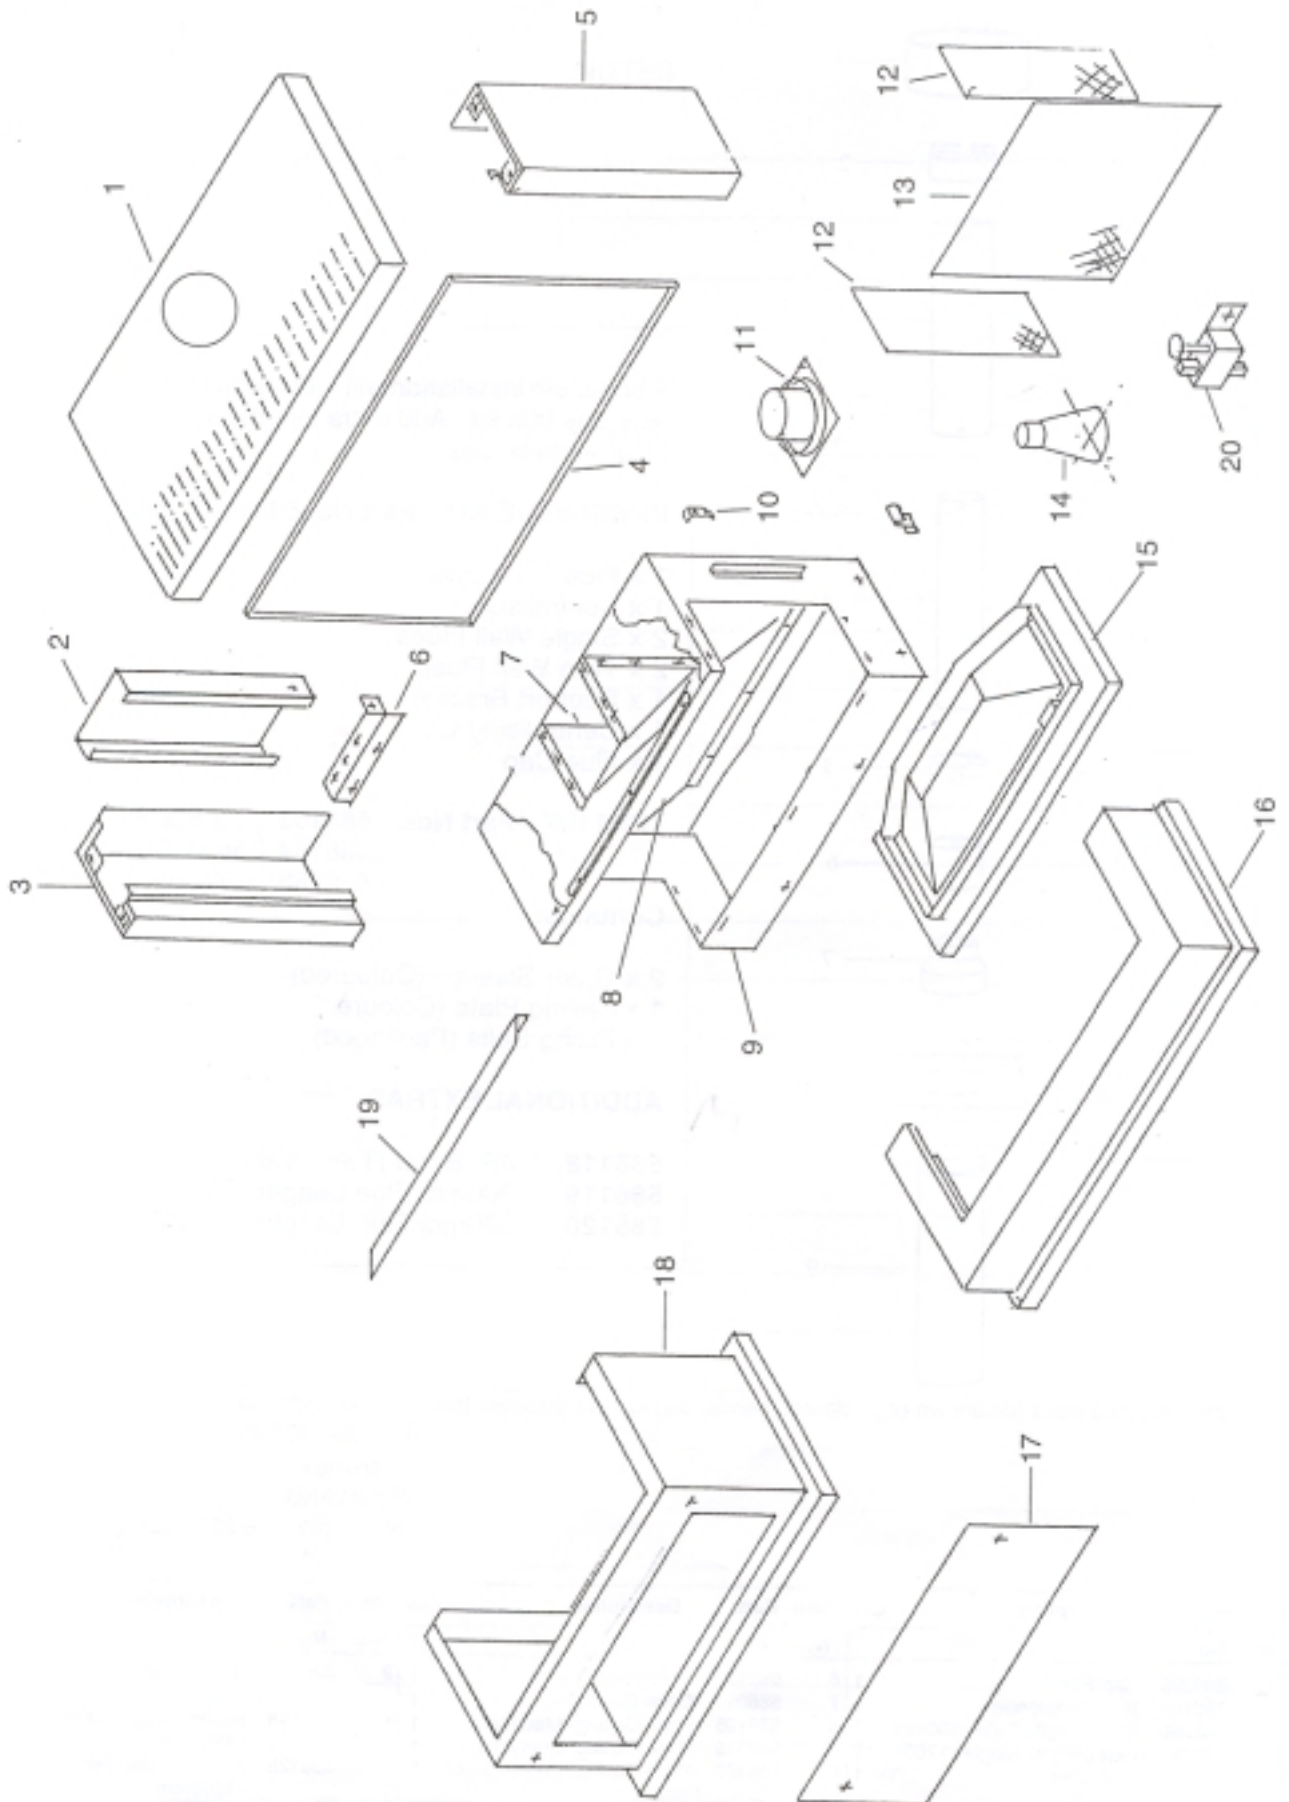

Masp

FREESTANDING GAS FIRES

GP 40

Part Numbers	Natural Gas	Black	989926
	L.P.G	Black	989927

From Serial Number 5000197

Item No	Part No	Description	Qty	Item No	Part No	Description	Qty
1	789271	Panel-Top, Grille - Black	1	501682		Nut, M6 Hex	4
2	789275	Panel-Rear, Control - Black	1	501703		Washer, Flat 6 x 14 x 1.2	6
3	789272	Panel-Side, LH - Black	1	502168		Nut, M4 Hex	2
4	789274	Panel-Rear - Black	1	503381		Spire-Fix, Push	2
5	789238	Panel-Side, RH - Black	1	503474		Nut, M5 - Nutsert	36
6	589073	Bracket-Pipe, Mounting	1	503593		Washer, Flat 4mm	2
7	589053	Diverter-Draught, Inner	1	584581		Badge-Masport, Gold	1
8	589064	Deflector-Baffle - S/S	1	588076		Connector-Male, 3/8F x 3/8 BSP	3
9	989207	Firebox Assembly	1	588169		Thermocouple-900, M9 x 1	1
10	589075	Lug-Top, Connecting	2	589001		Owners Manual	1
11	589076	Spigot-Flue, 100/150mm	1	589004		Nut-Flare, 3/8	4
12	789082	Glass - 5 x 242 x 400	2	589005		Nipple-Test 1/8 BSP	1
13	789083	Glass - 5 x 737 x 400	1	589006		Connector-Elbow 3/8F x 3/8 BSP	1
14	989140	Venturi-Primary Air, Mixer	1	589044		Valve-Control	1
15	989136	Burner Assy - Natural Gas	1	588410		Lead-Piezo	1
	989137	Burner Assy - LPG	1	588385		Electrode-Piezo	1
16	789286	Panel-Front Assembly, Ledge - Black	1	589135		Union-Tee with Olive, 3/8 - Natural Gas	1
17	789270	Panel-Base, Cover - Black	1	589050		Injector-Main, 1.75 - Natural Gas	2
18	789269	Pedestal Assy - Black	1	589160		Injector-Main, 1.80 - LPG	1
19	989168	Plate-Cover, Glass	1	589051		Regulator, 3/8	1
20	589047	Pilot Assembly - Natural Gas	1	589075		Lug-Top, Connecting	2
	596046	Pilot Assembly - LPG	1	589090		Connector-Elbow, 3/8 x 1/4	1
21	589080	Lug-Retaining, Glass	6	589102		Log-Set, Complete	1
22	989162	Plate-Metering - LPG Only	1	589147		Nut-Pilot with Olive, 1/4	2
		NOT ILLUSTRATED		988285		Tape-Flat, Glass 3 x 20	1
	501040	Nut, M6 - Nutsert	2	589172		Connector, 3/8F x 3/8F BSP - LPG	1
	501058	Screw, Set M5 x 12	16	589173		Connector-Elbow 3/8F x 1/4 BSP - Natural Gas	1
	501060	Screw, Pan M5 x 12 - Taptite	42	989209		Pipe-Main - Assy	1
	501061	Screw, Set M5 x 25	9	989210		Pipe-Main - LPG	1
	501077	Screw, Cap M5 x 12 - Allen	2	588079		Pipe-Pilot	1
	501080	Screw, Pan M4 x 50	2	989212		Pipe-Inlet	1
	501086	Grommet, 19mm	3	589043		Clip-Cable	6
	501330	Washer, Flat 5mm	2	597004		Piezo-Igniter	1
				556082		Embers-Vermiculite (1 Bag)	1